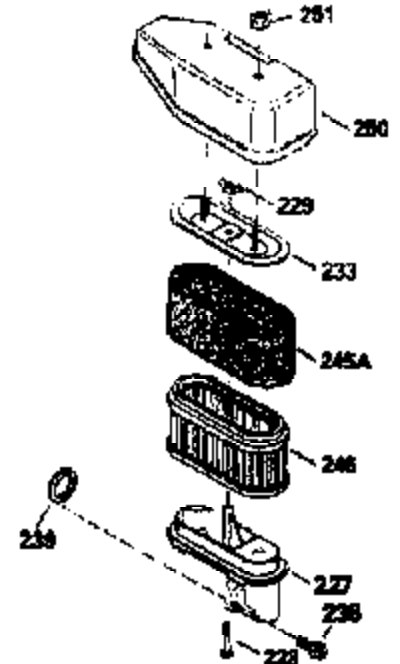

Ref #	Part Number	Qty	Description
238	650932		Screw, 10-32 x 49/64"
245	35066		Filter, Air cleaner
246D	35435		Filter, Pre-Air (Optional)
250A	35065		Cover Assy., Air cleaner
287	650884		Screw, 8-32 x 1/2"
301A	35355		Fuel Cap (Use as required)
354	35025		Staple (Not used on all models)
357	34985		Rope Stop & Staple Assy. (Incl. 354)
370G	34387		Decal, Instruction (Optional)

ILLUSTRATION SHOWS TYPICAL PARTS ONLY. ORDER BY PART NUMBER. PARTS NOT LISTED ARE SUPPLIED BY OEM.

VIEW 3 OF 3