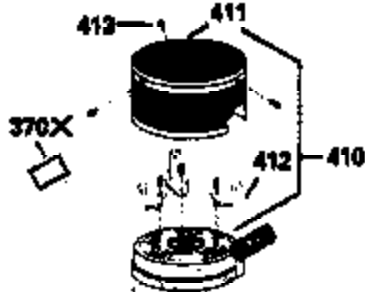

Ref #	Part Number	Qty	Description
238	650932		Screw, 10-32 x 49/64"
245	35066		Filter, Air cleaner
246D	35435		Filter, Pre-Air (Optional)
250A	35065		Cover Assy., Air cleaner
287	650884		Screw, 8-32 x 1/2"
301A	35355		Fuel Cap (Use as required)
354	35025		Staple (Not used on all models)
357	34985		Rope Stop & Staple Assy. (Incl. 354)
370G	34387		Decal, Instruction (Optional)

ILLUSTRATION SHOWS TYPICAL PARTS ONLY. ORDER BY PART NUMBER. PARTS NOT LISTED ARE SUPPLIED BY OEM.

VIEW 3 OF 3