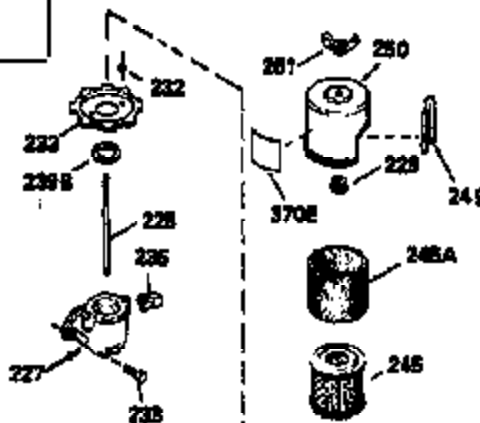

Ref #	Part Number	Qty	Description
238	650932		Screw, 10-32 x 49/64"
245	35066		Filter, Air cleaner
246D	35435		Filter, Pre-Air (Optional)
250A	35065		Cover Assy., Air cleaner
287	650884		Screw, 8-32 x 1/2"
301A	35355		Fuel Cap (Use as required)
354	35025		Staple (Not used on all models)
357	34985		Rope Stop & Staple Assy. (Incl. 354)
370G	34387		Decal, Instruction (Optional)

ILLUSTRATION SHOWS TYPICAL PARTS ONLY. ORDER BY PART NUMBER. PARTS NOT LISTED ARE SUPPLIED BY OEM.

VIEW 3 OF 3