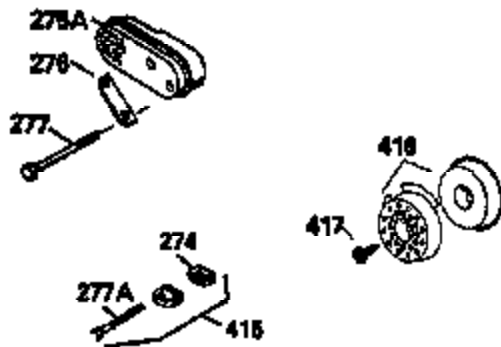

Ref #	Part Number	Qty	Description
238	650932		Screw, 10-32 x 49/64"
245	35066		Filter, Air cleaner
246D	35435		Filter, Pre-Air (Optional)
250A	35065		Cover Assy., Air cleaner
287	650884		Screw, 8-32 x 1/2"
301A	35355		Fuel Cap (Use as required)
354	35025		Staple (Not used on all models)
357	34985		Rope Stop & Staple Assy. (Incl. 354)
370G	34387		Decal, Instruction (Optional)

ILLUSTRATION SHOWS TYPICAL PARTS ONLY. ORDER BY PART NUMBER. PARTS NOT LISTED ARE SUPPLIED BY OEM.

VIEW 3 OF 3