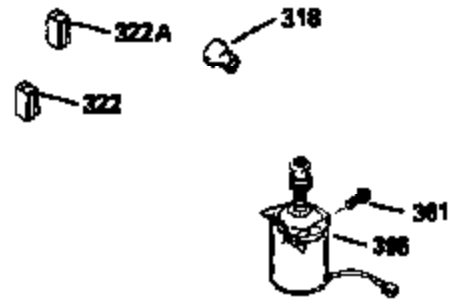

Ref #	Part Number	Qty	Description
238	650932		Screw, 10-32 x 49/64"
245	35066		Filter, Air cleaner
246D	35435		Filter, Pre-Air (Optional)
250A	35065		Cover Assy., Air cleaner
287	650884		Screw, 8-32 x 1/2"
301A	35355		Fuel Cap (Use as required)
354	35025		Staple (Not used on all models)
357	34985		Rope Stop & Staple Assy. (Incl. 354)
370G	34387		Decal, Instruction (Optional)

ILLUSTRATION SHOWS TYPICAL PARTS ONLY. ORDER BY PART NUMBER. PARTS NOT LISTED ARE SUPPLIED BY OEM.

VIEW 3 OF 3