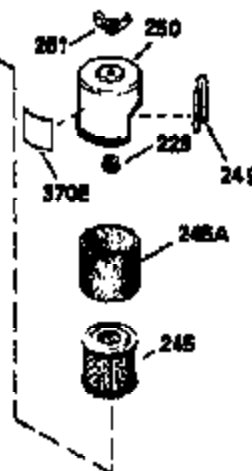

Ref #	Part Number	Qty	Description
238	650932		Screw, 10-32 x 49/64"
245	35066		Filter, Air cleaner
246D	35435		Filter, Pre-Air (Optional)
250A	35065		Cover Assy., Air cleaner
287	650884		Screw, 8-32 x 1/2"
301A	35355		Fuel Cap (Use as required)
354	35025		Staple (Not used on all models)
357	34985		Rope Stop & Staple Assy. (Incl. 354)
370G	34387		Decal, Instruction (Optional)

ILLUSTRATION SHOWS TYPICAL PARTS ONLY. ORDER BY PART NUMBER. PARTS NOT LISTED ARE SUPPLIED BY OEM.

VIEW 3 OF 3