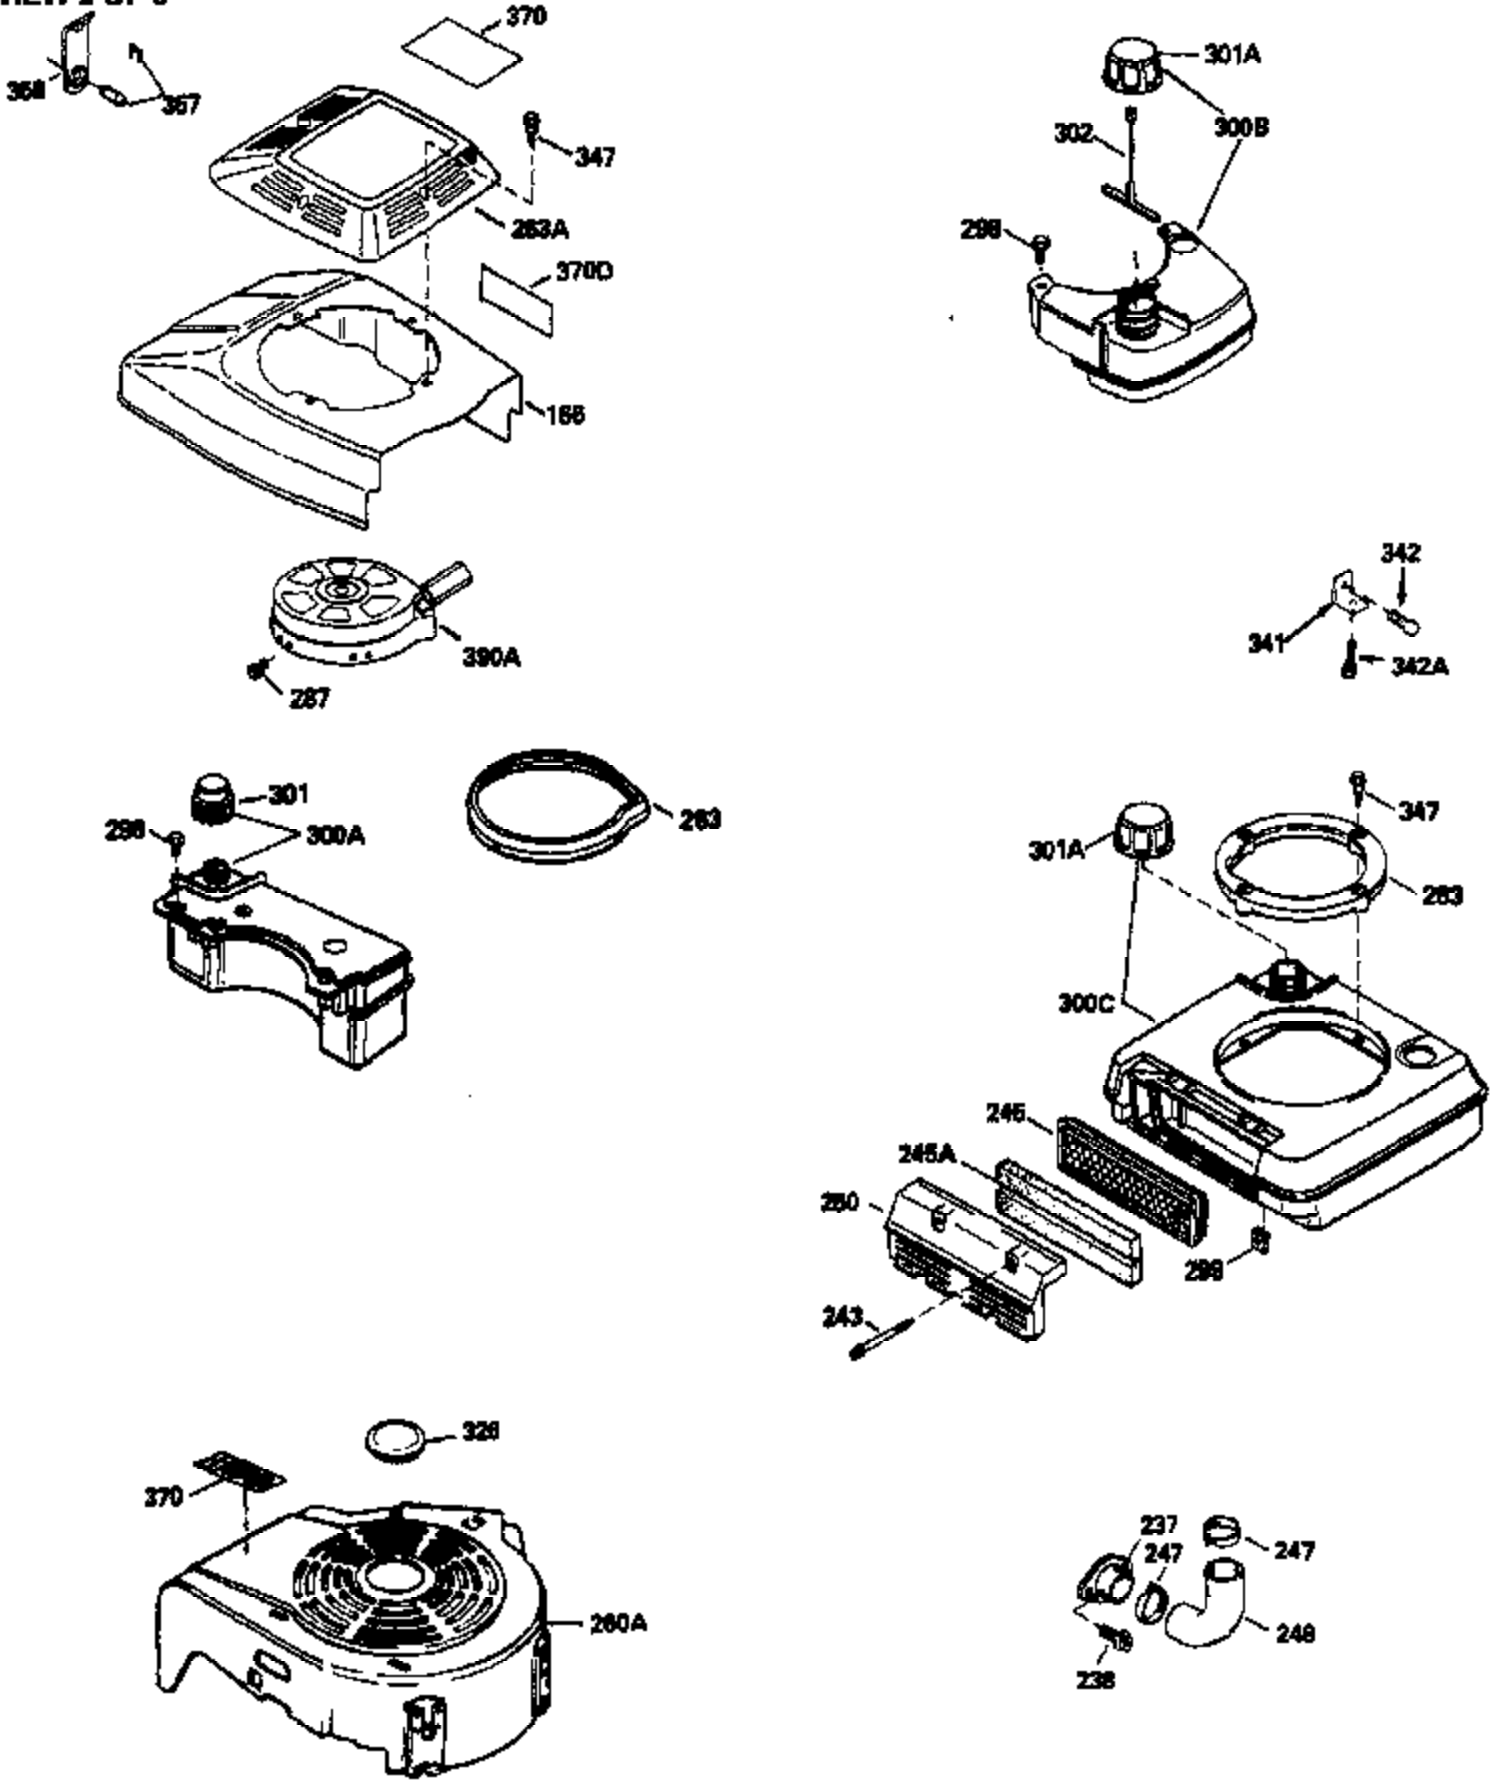

ILLUSTRATION SHOWS TYPICAL PARTS ONLY. ORDER BY PART NUMBER. PARTS NOT LISTED ARE SUPPLIED BY OEM.
VIEW 2 OF 3

Ref #	Part Number	Qty	Description
238	650932		Screw, 10-32 x 49/64"
245	35066		Filter, Air cleaner
246D	35435		Filter, Pre-Air (Optional)
250A	35065		Cover Assy., Air cleaner
287	650884		Screw, 8-32 x 1/2"
301A	35355		Fuel Cap (Use as required)
354	35025		Staple (Not used on all models)
357	34985		Rope Stop & Staple Assy. (Incl. 354)
370G	34387		Decal, Instruction (Optional)