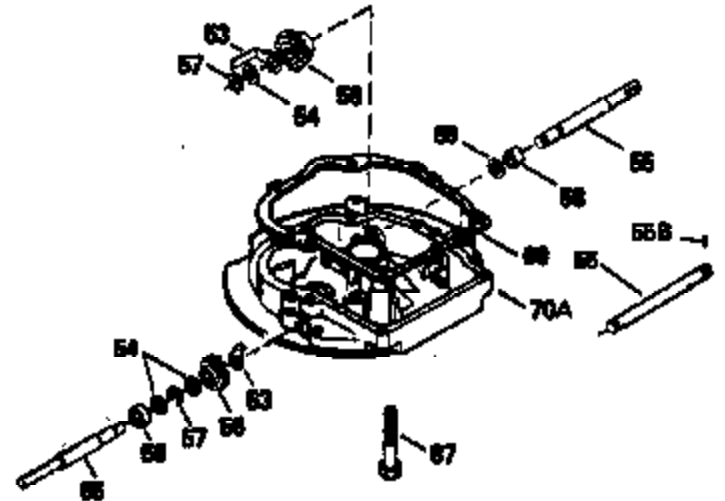

Ref #	Part Number	Qty	Description
238	650932		Screw, 10-32 x 49/64"
245	35066		Filter, Air cleaner
246D	35435		Filter, Pre-Air (Optional)
250A	35065		Cover Assy., Air cleaner
287	650884		Screw, 8-32 x 1/2"
301A	35355		Fuel Cap (Use as required)
354	35025		Staple (Not used on all models)
357	34985		Rope Stop & Staple Assy. (Incl. 354)
370G	34387		Decal, Instruction (Optional)

ILLUSTRATION SHOWS TYPICAL PARTS ONLY. ORDER BY PART NUMBER. PARTS NOT LISTED ARE SUPPLIED BY OEM.

VIEW 3 OF 3