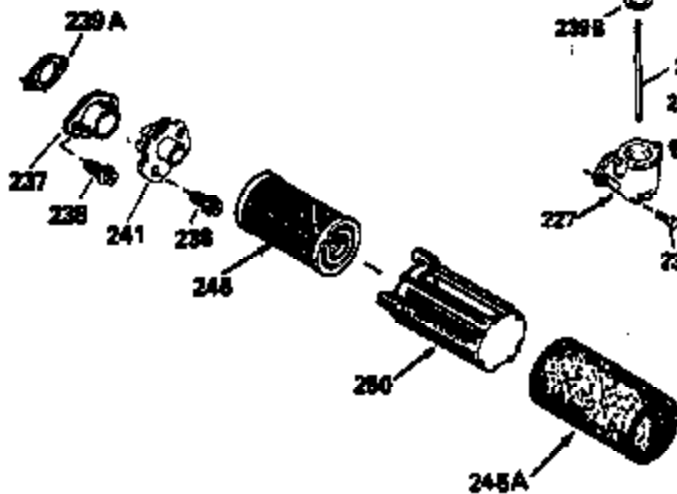

Ref #	Part Number	Qty	Description
238	650932		Screw, 10-32 x 49/64"
245	35066		Filter, Air cleaner
246D	35435		Filter, Pre-Air (Optional)
250A	35065		Cover Assy., Air cleaner
287	650884		Screw, 8-32 x 1/2"
301A	35355		Fuel Cap (Use as required)
354	35025		Staple (Not used on all models)
357	34985		Rope Stop & Staple Assy. (Incl. 354)
370G	34387		Decal, Instruction (Optional)

ILLUSTRATION SHOWS TYPICAL PARTS ONLY. ORDER BY PART NUMBER. PARTS NOT LISTED ARE SUPPLIED BY OEM.

VIEW 3 OF 3