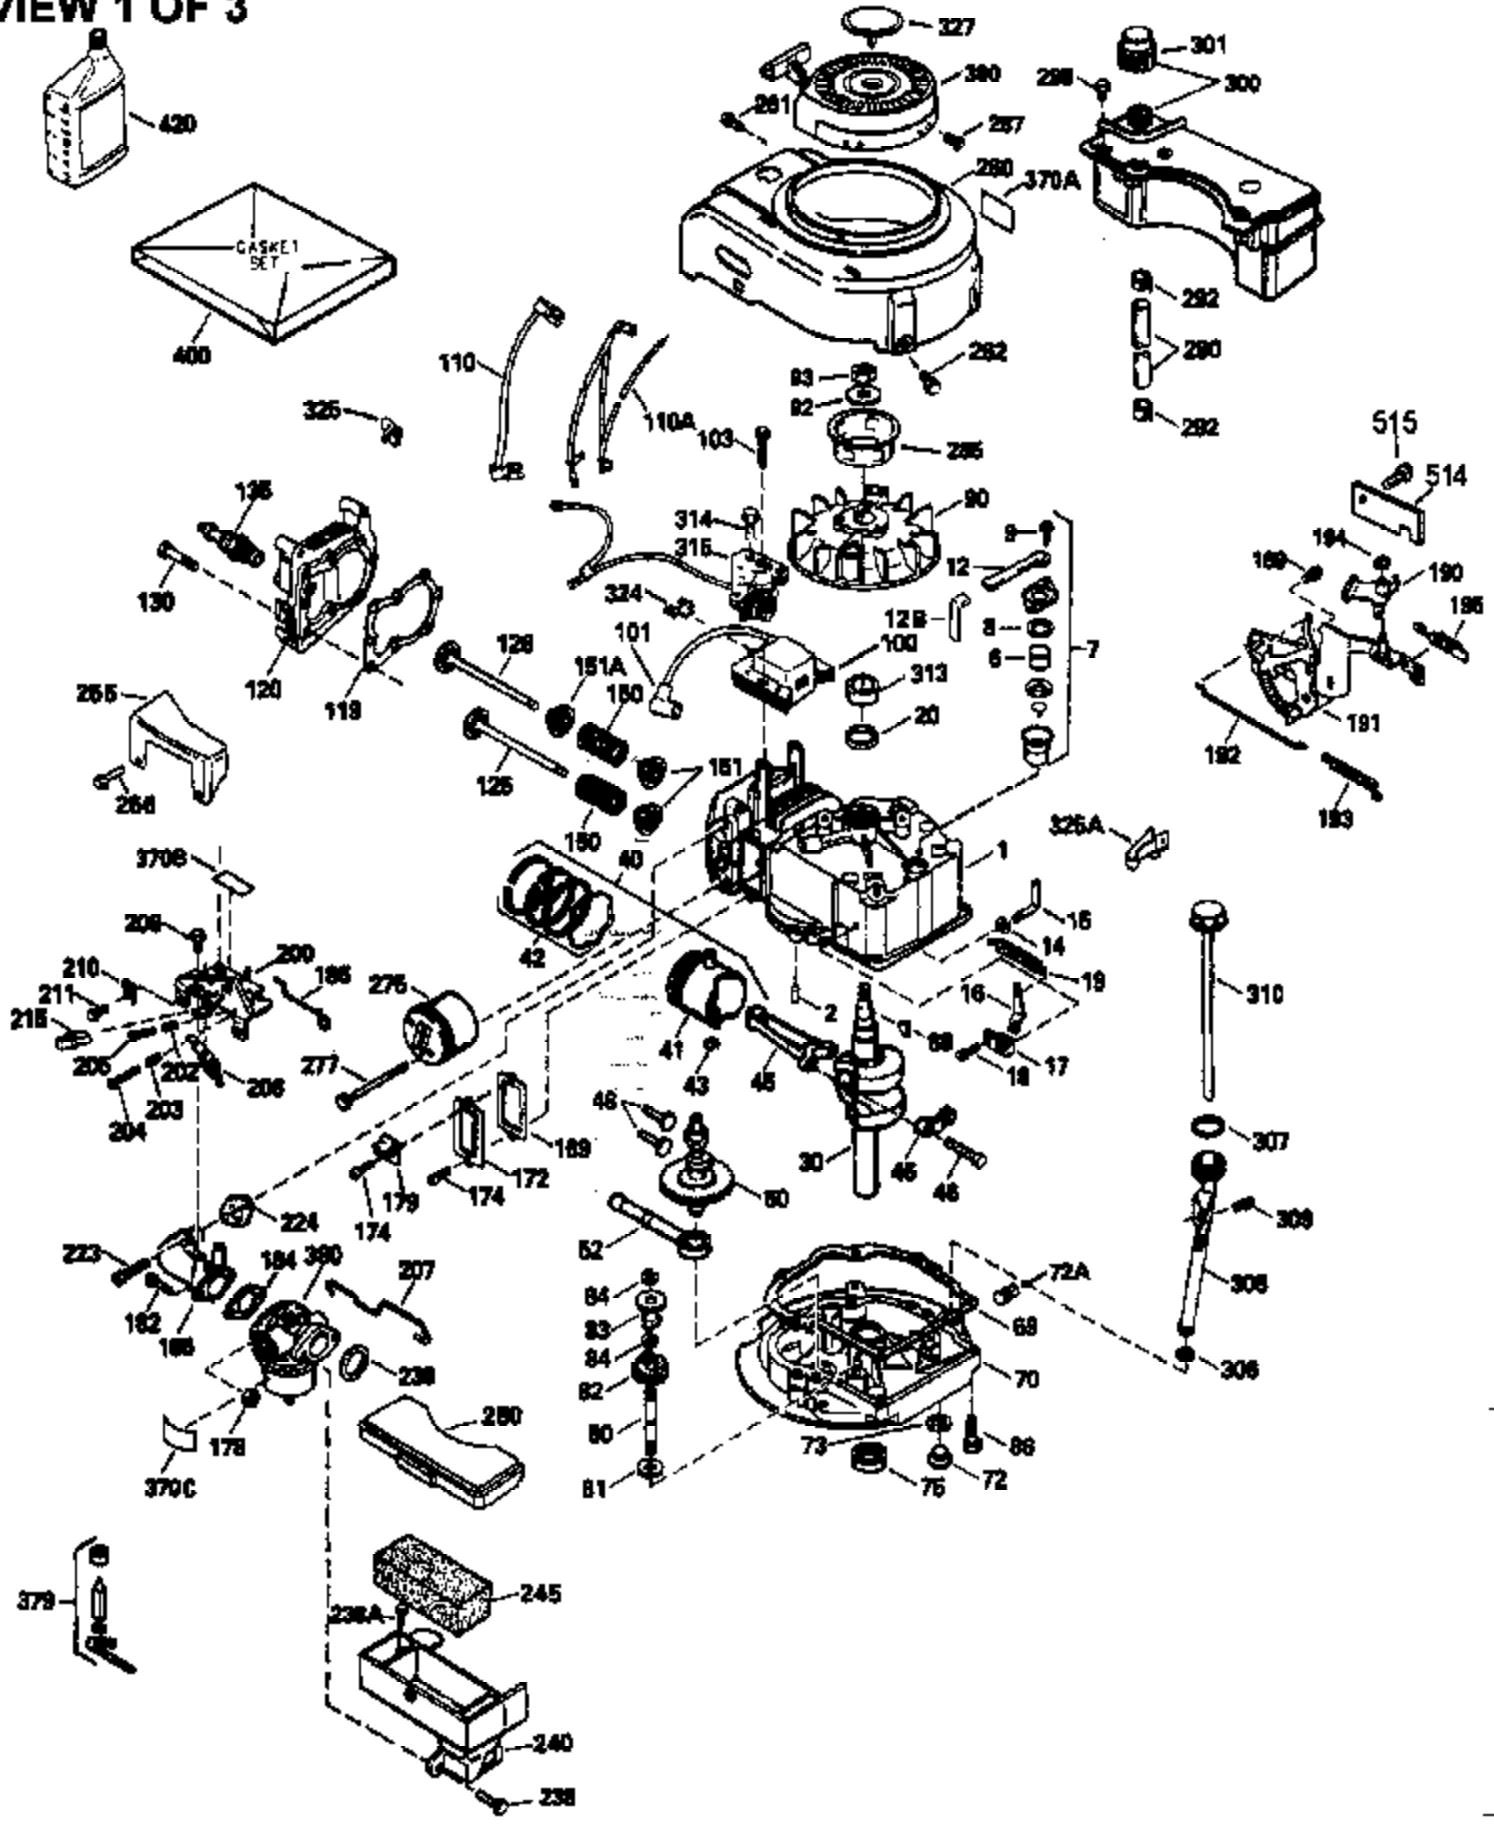

VIEW 1 OF 3

Ref #	Part Number	Qty	Description
1	35010		Cylinder (Incl. 2 & 20)(2-5/8" Bore)
2	26727		Pin, Dowel
6	33734		Element, Breather
7	34214A		Breather Ass'y. (Incl. 6, 8, 9, 12 , & 12A)
8	33735		* Gasket, Breather
9	30200		Screw, 10-24 x 9/16"
12	33886		Tube, Breather
12A	34695		Elbow, Breather tube
14	28277		Washer, Flat
15	31513		Rod, Governor
16	31383A		Lever, Governor
17	31335		Clamp, Governor lever
18	650548		Screw, 8-32 x 5/16"
19	31361		Spring, Extension
20	32600		Seal, Oil
30	34470B		Crankshaft
40	35544		Piston, Pin & Ring Set (Std.) (2-5/8" Bore)
40	35545		Piston, Pin & Ring Set (.010" OS)
40	35546		Piston, Pin & Ring Set (.020" OS)
41	35541		Piston & Pin Ass'y. (Incl. 43)(Std.) (2-5/8")
41	35542		Piston & Pin Ass'y. (Incl. 43) (.010" OS)
41	35543		Piston & Pin Ass'y. (Incl. 43) (.020" OS)
42	35547		Ring Set (Std.) (2-5/8" Bore)
42	35548		Ring Set (.010" OS)
42	35549		Ring Set (.020" OS)
43	20381		Ring, Piston pin retaining
45	32875		Rod Assy., Connecting (Incl. 46)
46	32610A		Bolt, Connecting rod
48	27241		Lifter, Valve
50	33553		Camshaft (MCR)
52	29914		Oil Pump Assy.
69	35261		* Gasket, Mounting flange
72	30572		Plug, Oil drain (Incl. 73)
73	28833		* Drain Plug Gasket (Not req. W/plastic plug)
75	26208		Seal, Oil
80	30574		Shaft, Governor
81	30590A		Washer, Flat
82	30591		Gear Assy., Governor (Incl. 81)
83	30588A		Spool, Governor
84	29193		Ring, Retaining
86	650488		Screw, 1/4-20 x 1-1/4"
89	611004		Flywheel Key
90	611044		Flywheel
92	650815		Washer, Belleville
93	650816		Nut, Flywheel
100	34443A		Solid State Ignition
100	730207		Magneto-to-Solid State Conv. Kit (Includes solid state module, solid state flywheel key, and instructions.) (Use as required on external ignition engines only.)
101	610118		Cover, Spark plug (Use as required)
103	650814		Screw, Torx T-15, 10-24 x 1"
110	34961		Ground Wire
118	730194		Rope Guide Kit (Use as required)
119	33015A		* Gasket, Head
120	34342		Head, Cylinder
125	29314B		Intake Valve (Std.) (Incl. 151) (Conventional Ports)
125	29315C		Intake Valve (1/32" OS) (Incl. 151) (Conventional Ports)