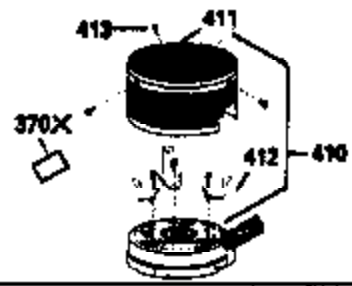

VIEW 3 OF 3

Ref #	Part Number	Qty	Description
12A	34695		Elbow, Breather tube
19	31361		Spring, Extension
53	31745		Washer, Tang
54	31787		Washer, Flat
55	35667		Shaft, P.T.O.
56	31746		Gear, Worm, Left-hand helix
57	31749		Ring, Retaining
58	31744		Seal, Oil
59	31747		Washer, Flat
69	35261		* Gasket, Mounting flange
70A	35828		Flange Ass'y. (Incl. 58, 72, 73, 75 & 80)
87	650492		Screw, 1/4-20 x 2-1/4"
118	730194		Rope Guide Kit (Use as required)
182	6201		Screw, 1/4-28 x 7/8"
185	31384A		Pipe, Intake (Incl. 224)
186	32653		Link, Governor spring
206	610973		Terminal (Use as required)
216	33086		Lever, Speed adjusting
223	650451		Screw, 1/4-20 x 1"
238	650932		Screw, 10-32 x 49/64"
239	34338		* Gasket, Air cleaner
241A	35797		Collar, Air cleaner
245A	35066		Filter, Air cleaner
246E	35435		Filter, Pre-air (Use as required)
250C	35065		Cover Assy., Air cleaner
260B	35494		Housing, Blower
274	26754A		* Gasket, Exhaust (Use as required)
277A	30063		Screw, Torx T-30, 1/4-20 x 1/2" (Use as req.)
277	650795		Screw, 1/4-20 x 2-1/4" (Use as required)
277	650774		Screw, 1/4-20 x 2-3/8" (Use as required)
277	792005		Screw, 1/4-20 x 2-1/2" (Use as required)
287B	650884		Screw, 8-32 x 1/2"
311	27625		Oil Fill Plug (Incl. 312)
312	29673		* Gasket, Oil filler
322	34977		Connector Body
322	610921		Connector
322A	35587		Seal, Connector
330	35356		Wire
354	35025		Staple (Not used on all models)
361	650831		Screw, 1/4-20 x 15/32"
370H	34387		Decal, Instruction (Optional)
370J	34870		Decal, Instruction (Optional)
390B	590621		Rewind Starter (Refer to Division 5, Section C, page 34 or Fiche 8A, Grid G-5 for breakdown)
395	34934		Electric Starter Motor (12 Volt) (Refer to Division 5, Section D page 18 or Fiche 8A, Grid G-11 for breakdown)
410	730574		Debris Screen Kit(Incl.370H,411-413)(Opt.)
411	35596		Screen, Debris (Optional)
412	35597		Bracket, Debris screen (Optional)
413	650910		Screw, 8-32 x 1/4 (Optional)
415	730162		Muffler Adapter Kit(Incl.274,277)(Use as req)
425	730571		Starter Muff Kit (Incl.370J,426,427)(Opt.)
426	32203		Starter Air Cleaner (Optional)
427	32204		Starter Air Cleaner Bracket (Optional)
436	611006		Stator Plate Ass'y.(Incl.377,378,437, 442-448)
437	30551		Spring, Breaker box cover
438	610947		Cover, Dust