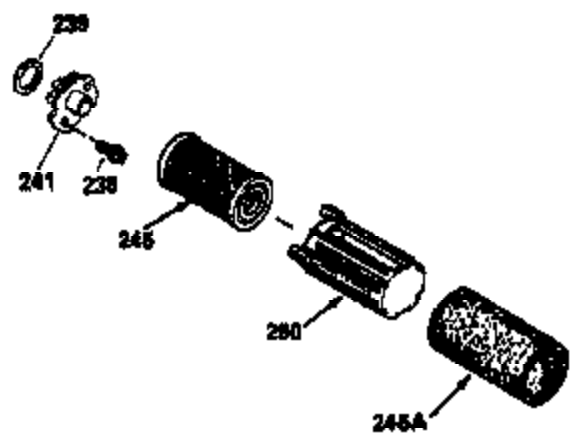

VIEW 3 OF 3

Ref #	Part Number	Qty	Description
12A	34695		Elbow, Breather tube
19	31361		Spring, Extension
53	31745		Washer, Tang
54	31787		Washer, Flat
55	35667		Shaft, P.T.O.
56	31746		Gear, Worm, Left-hand helix
57	31749		Ring, Retaining
58	31744		Seal, Oil
59	31747		Washer, Flat
69	35261		* Gasket, Mounting flange
70A	35828		Flange Ass'y. (Incl. 58, 72, 73, 75 & 80)
87	650492		Screw, 1/4-20 x 2-1/4"
118	730194		Rope Guide Kit (Use as required)
182	6201		Screw, 1/4-28 x 7/8"
185	31384A		Pipe, Intake (Incl. 224)
186	32653		Link, Governor spring
206	610973		Terminal (Use as required)
216	33086		Lever, Speed adjusting
223	650451		Screw, 1/4-20 x 1"
238	650932		Screw, 10-32 x 49/64"
239	34338		* Gasket, Air cleaner
241A	35797		Collar, Air cleaner
245A	35066		Filter, Air cleaner
246E	35435		Filter, Pre-air (Use as required)
250C	35065		Cover Assy., Air cleaner
260B	35494		Housing, Blower
274	26754A		* Gasket, Exhaust (Use as required)
277A	30063		Screw, Torx T-30, 1/4-20 x 1/2" (Use as req.)
277	650795		Screw, 1/4-20 x 2-1/4" (Use as required)
277	650774		Screw, 1/4-20 x 2-3/8" (Use as required)
277	792005		Screw, 1/4-20 x 2-1/2" (Use as required)
287B	650884		Screw, 8-32 x 1/2"
311	27625		Oil Fill Plug (Incl. 312)
312	29673		* Gasket, Oil filler
322	34977		Connector Body
322	610921		Connector
322A	35587		Seal, Connector
330	35356		Wire
354	35025		Staple (Not used on all models)
361	650831		Screw, 1/4-20 x 15/32"
370H	34387		Decal, Instruction (Optional)
370J	34870		Decal, Instruction (Optional)
390B	590621		Rewind Starter (Refer to Division 5, Section C, page 34 or Fiche 8A, Grid G-5 for breakdown)
395	34934		Electric Starter Motor (12 Volt) (Refer to Division 5, Section D page 18 or Fiche 8A, Grid G-11 for breakdown)
410	730574		Debris Screen Kit(Incl.370H,411-413)(Opt.)
411	35596		Screen, Debris (Optional)
412	35597		Bracket, Debris screen (Optional)
413	650910		Screw, 8-32 x 1/4 (Optional)
415	730162		Muffler Adapter Kit(Incl.274,277)(Use as req)
425	730571		Starter Muff Kit (Incl.370J,426,427)(Opt.)
426	32203		Starter Air Cleaner (Optional)
427	32204		Starter Air Cleaner Bracket (Optional)
436	611006		Stator Plate Ass'y.(Incl.377,378,437, 442-448)
437	30551		Spring, Breaker box cover
438	610947		Cover, Dust