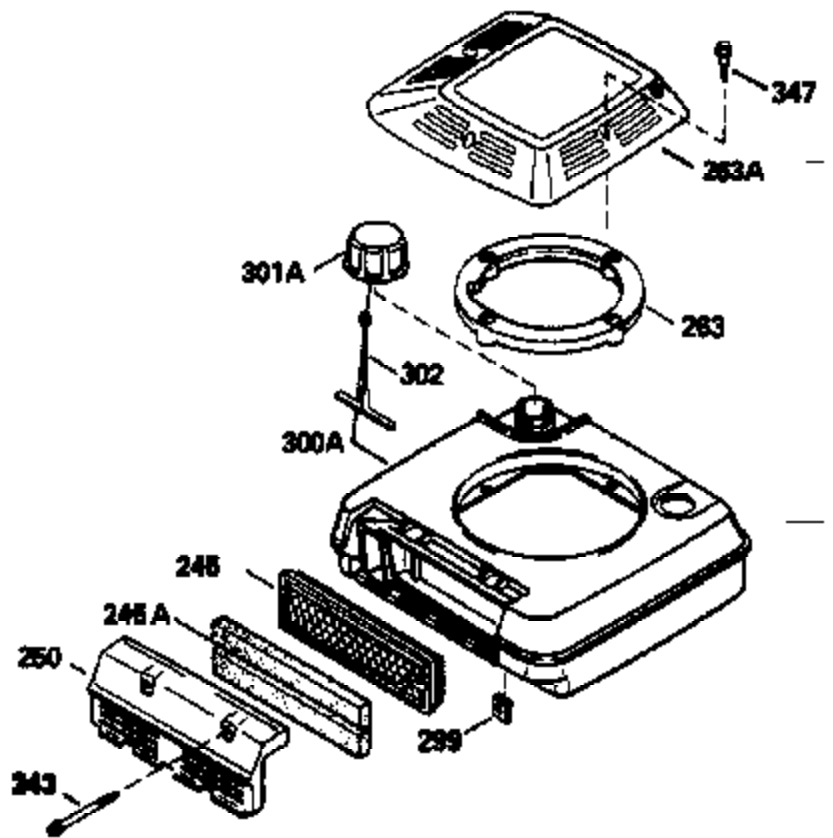

VIEW 2 OF 3

Ref #	Part Number	Qty	Description
12A	34695		Elbow, Breather tube
118	730194		Rope Guide Kit (Use as required)
238	650932		Screw, 10-32 x 49/64"
239	34338		* Gasket, Air cleaner
241A	35797		Collar, Air cleaner
245A	35066		Filter, Air cleaner
246E	35435		Filter, Pre-air (Use as required)
250C	35065		Cover Assy., Air cleaner
260B	35494		Housing, Blower
287A	650735		Screw, 10-24 x 3/8" (Use as required)
287A			Pop Rivet (3/16" Dia.) (Purchase locally)
287B	650884		Screw, 8-32 x 1/2"
311	27625		Oil Fill Plug (Incl. 312)
312	29673		* Gasket, Oil filler
330	35356		Wire
354	35025		Staple (Not used on all models)
357	34985		Rope Stop & Staple Assy. (Incl. 354)
370J	34870		Decal, Instruction (Optional)
370H	34387		Decal, Instruction (Optional)
390B	590621		Rewind Starter (Refer to Division 5, Section C, page 34 or Fiche 8A, Grid G-5 for breakdown)
425	730571		Starter Muff Kit (Incl.370J,426,427)(Opt.)
426	32203		Starter Air Cleaner (Optional)
427	32204		Starter Air Cleaner Bracket (Optional)
436	611006		Stator Plate Ass'y.(Incl.377,378,437, 442-448)
437	30551		Spring, Breaker box cover
438	610947		Cover, Dust
439	610955		Gasket, Stator cover
440	30992		Cam, Breaker
442	610385		Washer
443	610408		Nut, 8-32
444	29181		Breaker Fastening Screw & Washer
445	610593		Condenser Fastening Screw
446	33356		Terminal, Ground