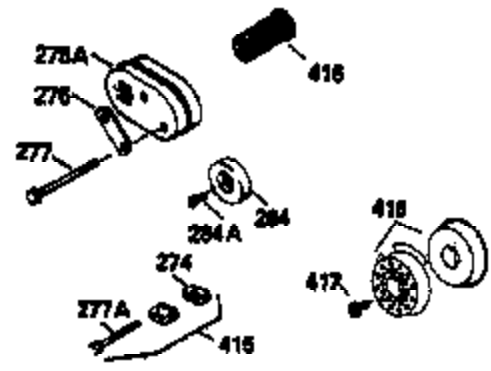

VIEW 3 OF 3

Ref #	Part Number	Qty	Description
12A	34695		Elbow, Breather tube
19	31361		Spring, Extension
53	31745		Washer, Tang
54	31787		Washer, Flat
55	35667		Shaft, P.T.O.
56	31746		Gear, Worm, Left-hand helix
57	31749		Ring, Retaining
58	31744		Seal, Oil
59	31747		Washer, Flat
69	35261		* Gasket, Mounting flange
70A	35828		Flange Ass'y. (Incl. 58, 72, 73, 75 & 80)
87	650492		Screw, 1/4-20 x 2-1/4"
118	730194		Rope Guide Kit (Use as required)
182	6201		Screw, 1/4-28 x 7/8"
185	31384A		Pipe, Intake (Incl. 224)
186	32653		Link, Governor spring
206	610973		Terminal (Use as required)
216	33086		Lever, Speed adjusting
223	650451		Screw, 1/4-20 x 1"
238	650932		Screw, 10-32 x 49/64"
239	34338		* Gasket, Air cleaner
241A	35797		Collar, Air cleaner
245A	35066		Filter, Air cleaner
246E	35435		Filter, Pre-air (Use as required)
250C	35065		Cover Assy., Air cleaner
260B	35494		Housing, Blower
274	26754A		* Gasket, Exhaust (Use as required)
277A	30063		Screw, Torx T-30, 1/4-20 x 1/2" (Use as req.)
277	650795		Screw, 1/4-20 x 2-1/4" (Use as required)
277	650774		Screw, 1/4-20 x 2-3/8" (Use as required)
277	792005		Screw, 1/4-20 x 2-1/2" (Use as required)
287B	650884		Screw, 8-32 x 1/2"
311	27625		Oil Fill Plug (Incl. 312)
312	29673		* Gasket, Oil filler
322	34977		Connector Body
322	610921		Connector
322A	35587		Seal, Connector
330	35356		Wire
354	35025		Staple (Not used on all models)
361	650831		Screw, 1/4-20 x 15/32"
370H	34387		Decal, Instruction (Optional)
370J	34870		Decal, Instruction (Optional)
390B	590621		Rewind Starter (Refer to Division 5, Section C, page 34 or Fiche 8A, Grid G-5 for breakdown)
395	34934		Electric Starter Motor (12 Volt) (Refer to Division 5, Section D page 18 or Fiche 8A, Grid G-11 for breakdown)
410	730574		Debris Screen Kit(Incl.370H,411-413)(Opt.)
411	35596		Screen, Debris (Optional)
412	35597		Bracket, Debris screen (Optional)
413	650910		Screw, 8-32 x 1/4 (Optional)
415	730162		Muffler Adapter Kit(Incl.274,277)(Use as req)
425	730571		Starter Muff Kit (Incl.370J,426,427)(Opt.)
426	32203		Starter Air Cleaner (Optional)
427	32204		Starter Air Cleaner Bracket (Optional)
436	611006		Stator Plate Ass'y.(Incl.377,378,437, 442-448)
437	30551		Spring, Breaker box cover
438	610947		Cover, Dust