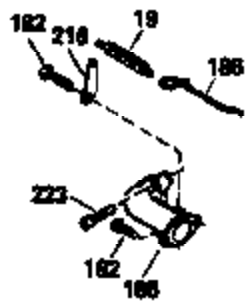

VIEW 3 OF 3

Ref #	Part Number	Qty	Description
12A	34695		Elbow, Breather tube
19	31361		Spring, Extension
53	31745		Washer, Tang
54	31787		Washer, Flat
55	35667		Shaft, P.T.O.
56	31746		Gear, Worm, Left-hand helix
57	31749		Ring, Retaining
58	31744		Seal, Oil
59	31747		Washer, Flat
69	35261		* Gasket, Mounting flange
70A	35828		Flange Ass'y. (Incl. 58, 72, 73, 75 & 80)
87	650492		Screw, 1/4-20 x 2-1/4"
118	730194		Rope Guide Kit (Use as required)
182	6201		Screw, 1/4-28 x 7/8"
185	31384A		Pipe, Intake (Incl. 224)
186	32653		Link, Governor spring
206	610973		Terminal (Use as required)
216	33086		Lever, Speed adjusting
223	650451		Screw, 1/4-20 x 1"
238	650932		Screw, 10-32 x 49/64"
239	34338		* Gasket, Air cleaner
241A	35797		Collar, Air cleaner
245A	35066		Filter, Air cleaner
246E	35435		Filter, Pre-air (Use as required)
250C	35065		Cover Assy., Air cleaner
260B	35494		Housing, Blower
274	26754A		* Gasket, Exhaust (Use as required)
277A	30063		Screw, Torx T-30, 1/4-20 x 1/2" (Use as req.)
277	650795		Screw, 1/4-20 x 2-1/4" (Use as required)
277	650774		Screw, 1/4-20 x 2-3/8" (Use as required)
277	792005		Screw, 1/4-20 x 2-1/2" (Use as required)
287B	650884		Screw, 8-32 x 1/2"
311	27625		Oil Fill Plug (Incl. 312)
312	29673		* Gasket, Oil filler
322	34977		Connector Body
322	610921		Connector
322A	35587		Seal, Connector
330	35356		Wire
354	35025		Staple (Not used on all models)
361	650831		Screw, 1/4-20 x 15/32"
370H	34387		Decal, Instruction (Optional)
370J	34870		Decal, Instruction (Optional)
390B	590621		Rewind Starter (Refer to Division 5, Section C, page 34 or Fiche 8A, Grid G-5 for breakdown)
395	34934		Electric Starter Motor (12 Volt) (Refer to Division 5, Section D page 18 or Fiche 8A, Grid G-11 for breakdown)
410	730574		Debris Screen Kit(Incl.370H,411-413)(Opt.)
411	35596		Screen, Debris (Optional)
412	35597		Bracket, Debris screen (Optional)
413	650910		Screw, 8-32 x 1/4 (Optional)
415	730162		Muffler Adapter Kit(Incl.274,277)(Use as req)
425	730571		Starter Muff Kit (Incl.370J,426,427)(Opt.)
426	32203		Starter Air Cleaner (Optional)
427	32204		Starter Air Cleaner Bracket (Optional)
436	611006		Stator Plate Ass'y.(Incl.377,378,437, 442-448)
437	30551		Spring, Breaker box cover
438	610947		Cover, Dust