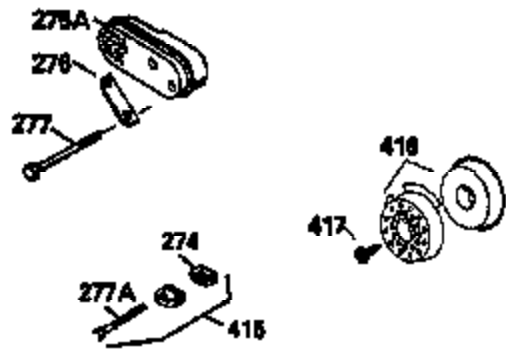

ILLUSTRATION SHOWS TYPICAL PARTS ONLY. ORDER BY PART NUMBER. PARTS NOT LISTED ARE SUPPLIED BY OEM.

VIEW 3 OF 3

Ref #	Part Number	Qty	Description
12B	34695	1	Breather Tube Elbow
19	31361	1	Extension Spring
69	35261	1	* Mounting Flange Gasket
182	6201	2	Screw, 1/4-28 x 7/8"
185	31384A	1	Intake Pipe (Incl. 224)
186	34358	1	Governor Link
223	650451	2	Screw, 1/4-20 x 1"
238	650932	2	Screw, 10-32 x 49/64"
239	34338	1	* Air Cleaner Gasket
239A	35066	1	Air Cleaner Filter
241	35797	1	Air Cleaner Collar
250	35065	1	Air Cleaner Cover
260	35393	1	Blower Housing
277	650795	2	Screw, 1/4-20 x 2-1/4"