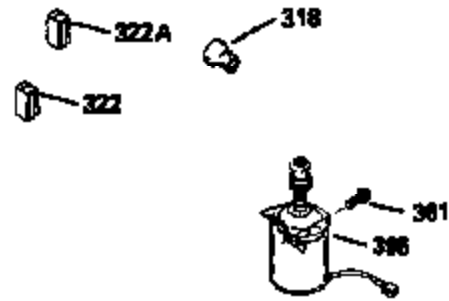

ILLUSTRATION SHOWS TYPICAL PARTS ONLY. ORDER BY PART NUMBER. PARTS NOT LISTED ARE SUPPLIED BY OEM.

VIEW 3 OF 3

Ref #	Part Number	Qty	Description
12B	34695	1	Breather Tube Elbow
19	31361	1	Extension Spring
69	35261	1	* Mounting Flange Gasket
182	6201	2	Screw, 1/4-28 x 7/8"
185	31384A	1	Intake Pipe (Incl. 224)
186	34358	1	Governor Link
223	650451	2	Screw, 1/4-20 x 1"
238	650932	2	Screw, 10-32 x 49/64"
239	34338	1	* Air Cleaner Gasket
239A	35066	1	Air Cleaner Filter
241	35797	1	Air Cleaner Collar
250	35065	1	Air Cleaner Cover
260	35393	1	Blower Housing
277	650795	2	Screw, 1/4-20 x 2-1/4"