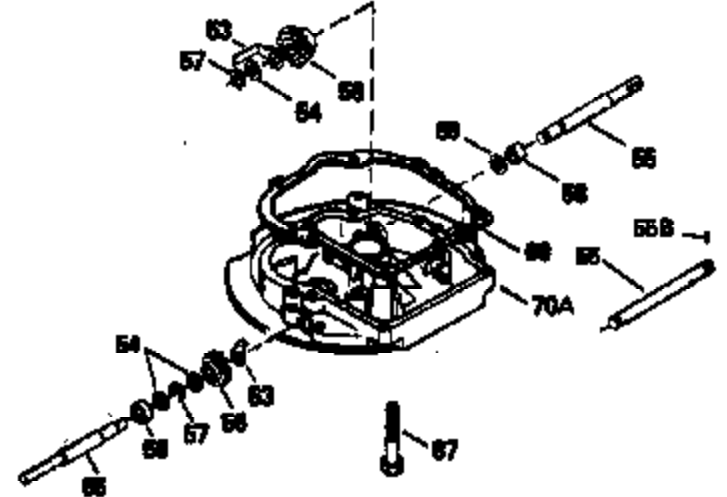

ILLUSTRATION SHOWS TYPICAL PARTS ONLY. ORDER BY PART NUMBER. PARTS NOT LISTED ARE SUPPLIED BY OEM.

VIEW 3 OF 3

Ref #	Part Number	Qty	Description
12B	34695	1	Breather Tube Elbow
19	31361	1	Extension Spring
69	35261	1	* Mounting Flange Gasket
182	6201	2	Screw, 1/4-28 x 7/8"
185	31384A	1	Intake Pipe (Incl. 224)
186	34358	1	Governor Link
223	650451	2	Screw, 1/4-20 x 1"
238	650932	2	Screw, 10-32 x 49/64"
239	34338	1	* Air Cleaner Gasket
239A	35066	1	Air Cleaner Filter
241	35797	1	Air Cleaner Collar
250	35065	1	Air Cleaner Cover
260	35393	1	Blower Housing
277	650795	2	Screw, 1/4-20 x 2-1/4"