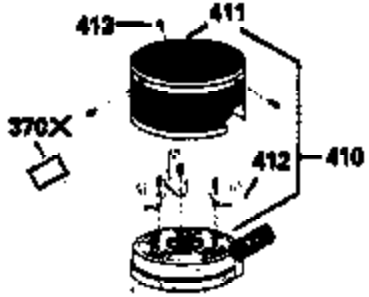

ILLUSTRATION SHOWS TYPICAL PARTS ONLY. ORDER BY PART NUMBER. PARTS NOT LISTED ARE SUPPLIED BY OEM.

VIEW 3 OF 3

Ref #	Part Number	Qty	Description
12B	34695	1	Breather Tube Elbow
19	31361	1	Extension Spring
69	35261	1	* Mounting Flange Gasket
182	6201	2	Screw, 1/4-28 x 7/8"
185	31384A	1	Intake Pipe (Incl. 224)
186	34358	1	Governor Link
223	650451	2	Screw, 1/4-20 x 1"
238	650932	2	Screw, 10-32 x 49/64"
239	34338	1	* Air Cleaner Gasket
239A	35066	1	Air Cleaner Filter
241	35797	1	Air Cleaner Collar
250	35065	1	Air Cleaner Cover
260	35393	1	Blower Housing
277	650795	2	Screw, 1/4-20 x 2-1/4"