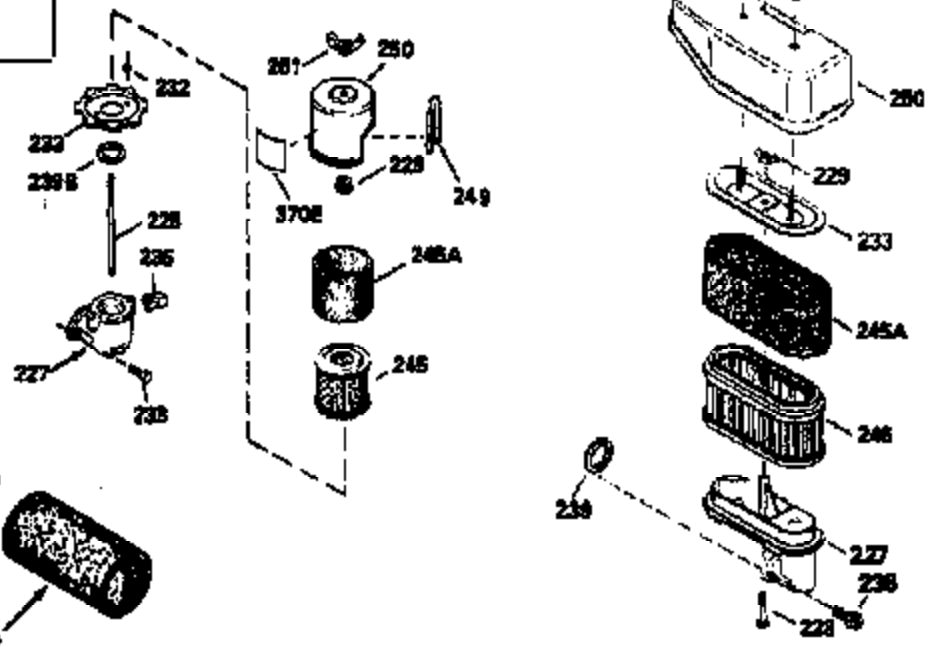

ILLUSTRATION SHOWS TYPICAL PARTS ONLY. ORDER BY PART NUMBER. PARTS NOT LISTED ARE SUPPLIED BY OEM.

VIEW 3 OF 3

Ref #	Part Number	Qty	Description
12B	34695	1	Breather Tube Elbow
19	31361	1	Extension Spring
69	35261	1	* Mounting Flange Gasket
182	6201	2	Screw, 1/4-28 x 7/8"
185	31384A	1	Intake Pipe (Incl. 224)
186	34358	1	Governor Link
223	650451	2	Screw, 1/4-20 x 1"
238	650932	2	Screw, 10-32 x 49/64"
239	34338	1	* Air Cleaner Gasket
239A	35066	1	Air Cleaner Filter
241	35797	1	Air Cleaner Collar
250	35065	1	Air Cleaner Cover
260	35393	1	Blower Housing
277	650795	2	Screw, 1/4-20 x 2-1/4"