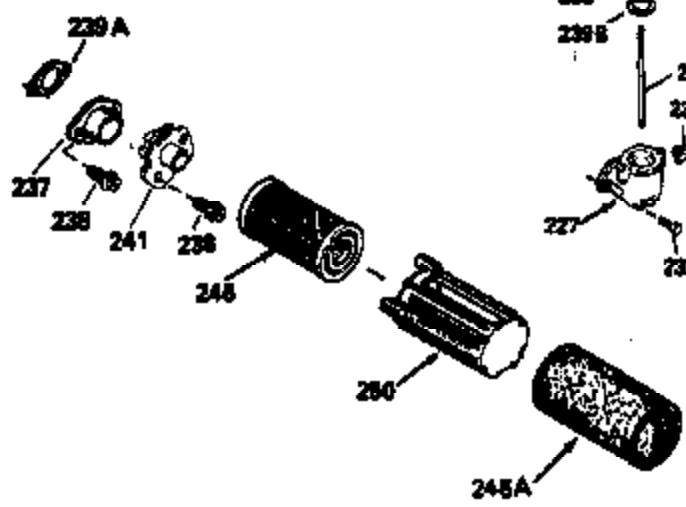

ILLUSTRATION SHOWS TYPICAL PARTS ONLY. ORDER BY PART NUMBER. PARTS NOT LISTED ARE SUPPLIED BY OEM.

VIEW 3 OF 3

Ref #	Part Number	Qty	Description
12B	34695	1	Breather Tube Elbow
19	31361	1	Extension Spring
69	35261	1	* Mounting Flange Gasket
182	6201	2	Screw, 1/4-28 x 7/8"
185	31384A	1	Intake Pipe (Incl. 224)
186	34358	1	Governor Link
223	650451	2	Screw, 1/4-20 x 1"
238	650932	2	Screw, 10-32 x 49/64"
239	34338	1	* Air Cleaner Gasket
239A	35066	1	Air Cleaner Filter
241	35797	1	Air Cleaner Collar
250	35065	1	Air Cleaner Cover
260	35393	1	Blower Housing
277	650795	2	Screw, 1/4-20 x 2-1/4"