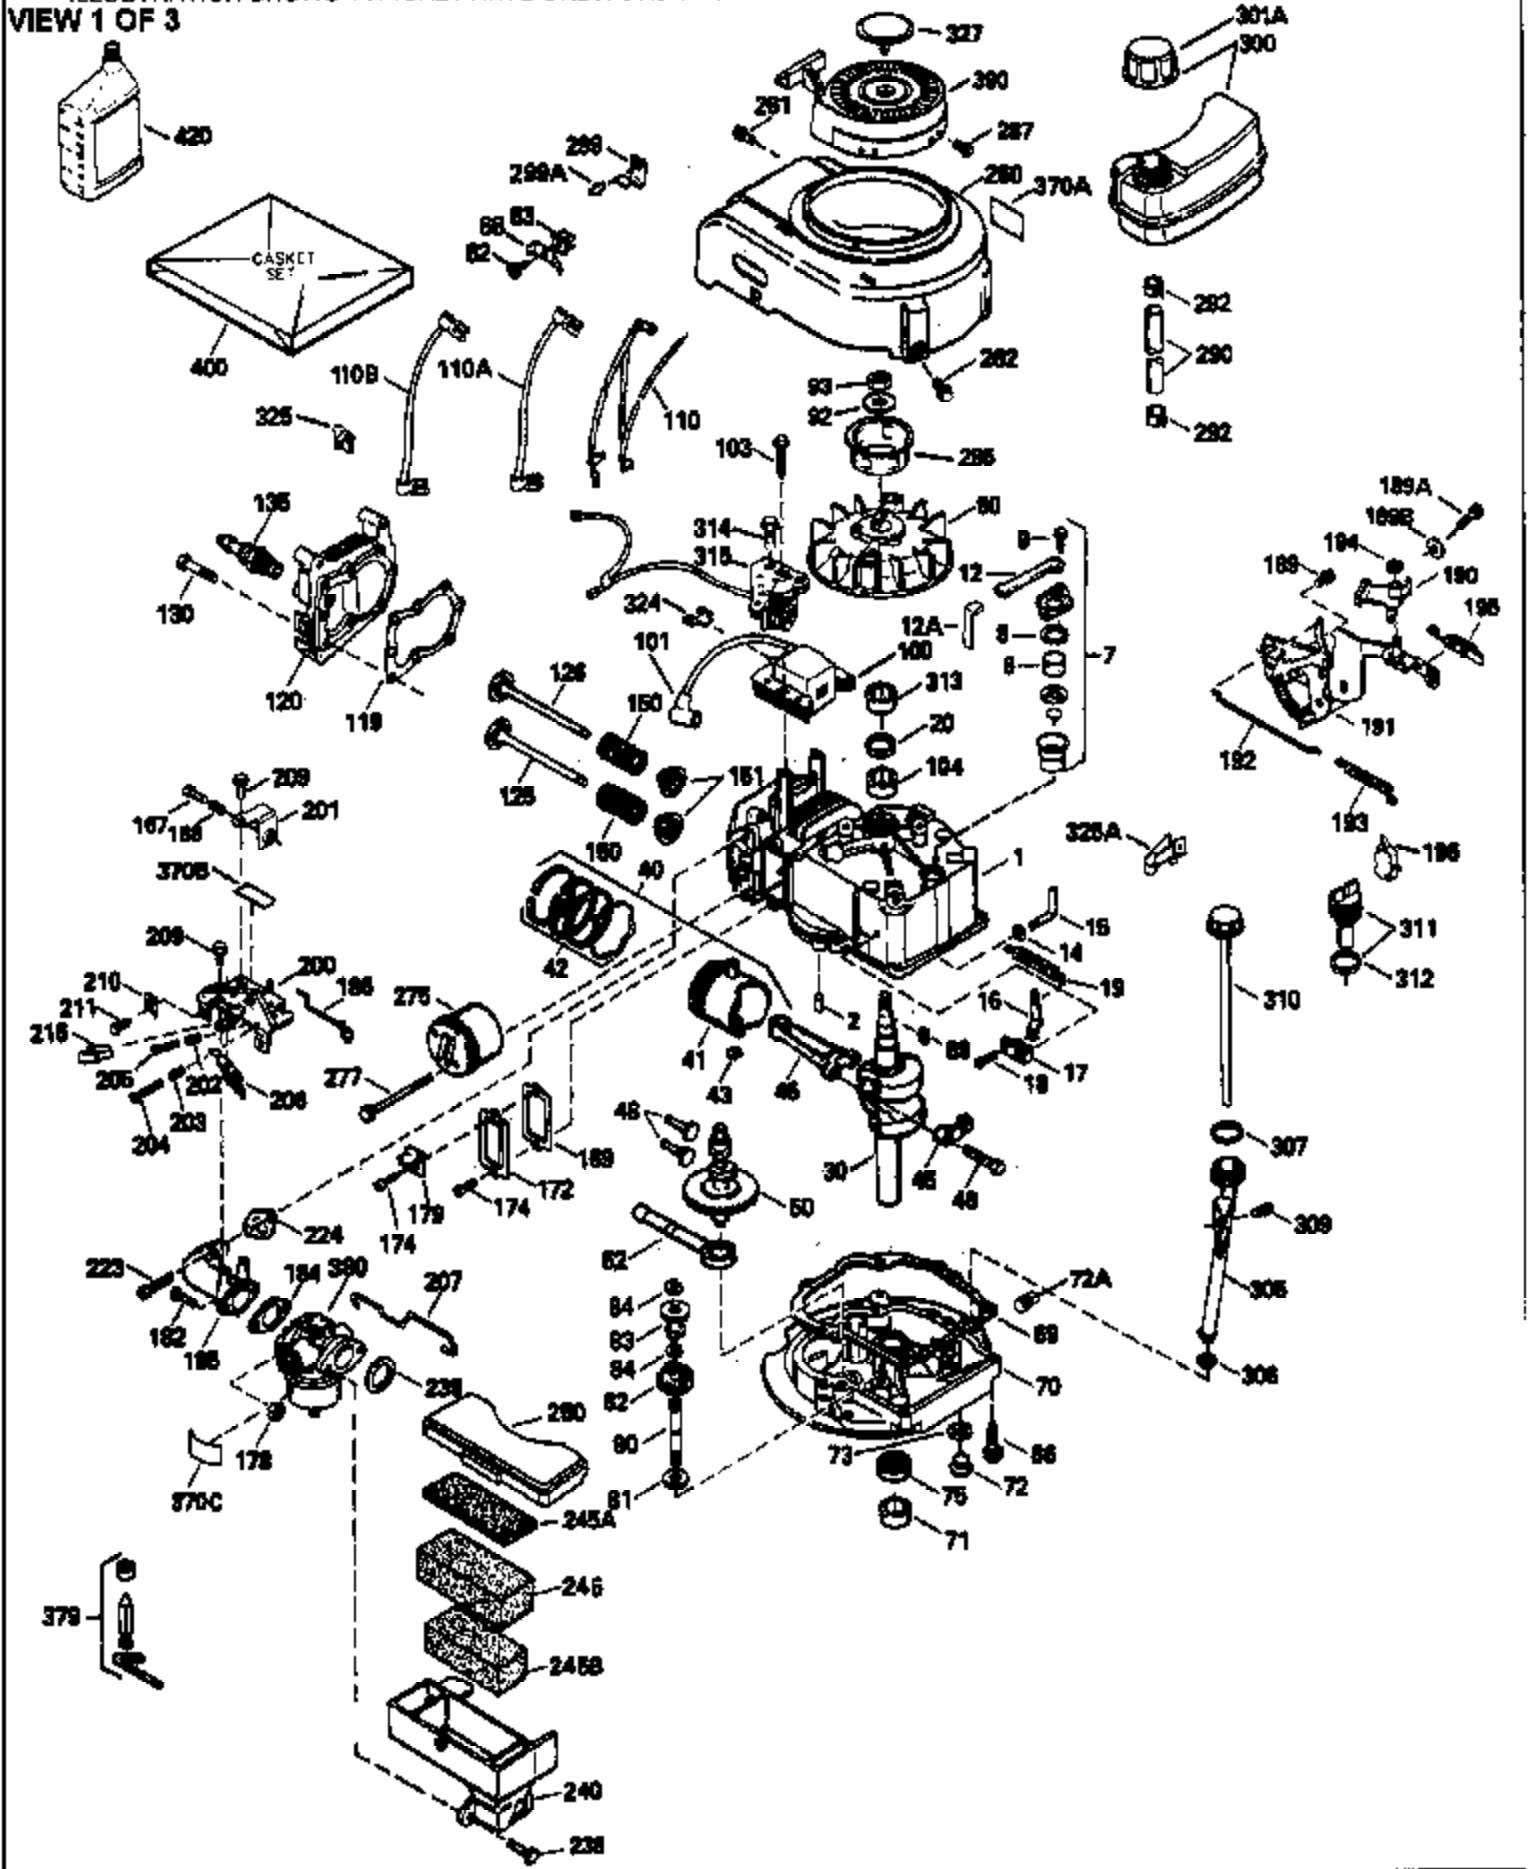

ILLUSTRATION SHOWS TYPICAL PARTS ONLY. ORDER BY PART NUMBER. PARTS NOT LISTED ARE SUPPLIED BY OEM.
VIEW 1 OF 3

Ref #	Part Number	Qty	Description
	1 35010	1	Cylinder (Incl. 2 & 20)
	2 26727	2	Dowel Pin
	6 33734	1	Breather Element
	7 34214A	1	Breather Ass'y. (Incl.6,8,9,12 & 12B)
	8 33735	1	* Breather Gasket
	9 30200	2	Screw, 10-24 x 9/16"
12B	34695	1	Breather Tube Elbow
	12 33886	1	Breather Tube
	14 28277	1	Washer
	15 30589	1	Governor Rod (Incl. 14)
	16 31383A	1	Governor Lever
	17 31335	1	Governor Lever Clamp
	18 650548	1	Screw, 8-32 x 5/16"
	19 31361	1	Extension Spring
	20 32600	1	Oil Seal
	30 35801	1	Crankshaft
	40 35544	1	Piston, Pin & Ring Set (Std.)
	40 35545	1	Piston, Pin & Ring Set (.010" OS)
	40 35546	1	Piston, Pin & Ring Set (.020" OS)
	41 35541	1	Piston & Pin Ass'y. (Std.) (Incl. 43)
	41 35542	1	Piston & Pin Ass'y. (.010" OS) (Incl. 43)
	41 35543	1	Piston & Pin Ass'y. (.020" OS) (Incl. 43)
	42 35547	1	Ring Set (Std.)
	42 35548	1	Ring Set (.010" OS)
	42 35549	1	Ring Set (.020" OS)
	43 20381	2	Piston Pin Retaining Ring
	45 32875	1	Connecting Rod Ass'y. (Incl. 46)
	46 32610A	2	Connecting Rod Bolt
	48 27241	2	Valve Lifter
	50 33148A	1	Camshaft
	52 29914	1	Oil Pump Ass'y.
	69 35261	1	* Mounting Flange Gasket
	70 34311C	1	Mounting Flange (Incl. 72, 75, & 80)
	72 30572	1	Oil Drain Plug
	73 28833	1	Drain Plug Gasket
	75 27897	1	Oil Seal
	80 30574	1	Governor Shaft
	81 30590A	1	Washer
	82 30591	1	Governor Gear Ass'y. (Incl. 81)
	83 30588A	1	Governor Spool
	84 29193	2	Retaining Ring
	86 650488	6	Screw, 1/4-20 x 1-1/4"
	89 611004	1	Flywheel Key
	90 611112	1	Flywheel
	92 650815	1	Belleville Washer
	93 650816	1	Flywheel Nut
	100 34443A	1	Solid State Ignition
	101 610118	1	Spark Plug Cover
	103 650814	2	Screw, Torx T-15, 10-24 x 1"
	110 34961	1	Ground Wire
	119 33015A	1	* Cylinder Head Gasket
	120 34342	1	Cylinder Head
	125 29313C	1	Exhaust Valve (Std.) (Incl. 151)
	125 29315C	1	Exhaust Valve (1/32" OS) (Incl. 151)
	126 29314B	1	Intake Valve (Std.) (Incl. 151)
	126 29315C	1	Intake Valve (1/32" OS) (Incl. 151)
	130 6021A	8	Screw, 5/16-18 x 1-1/2"
	135 35395	1	Resistor Spark Plug (RJ19LM)