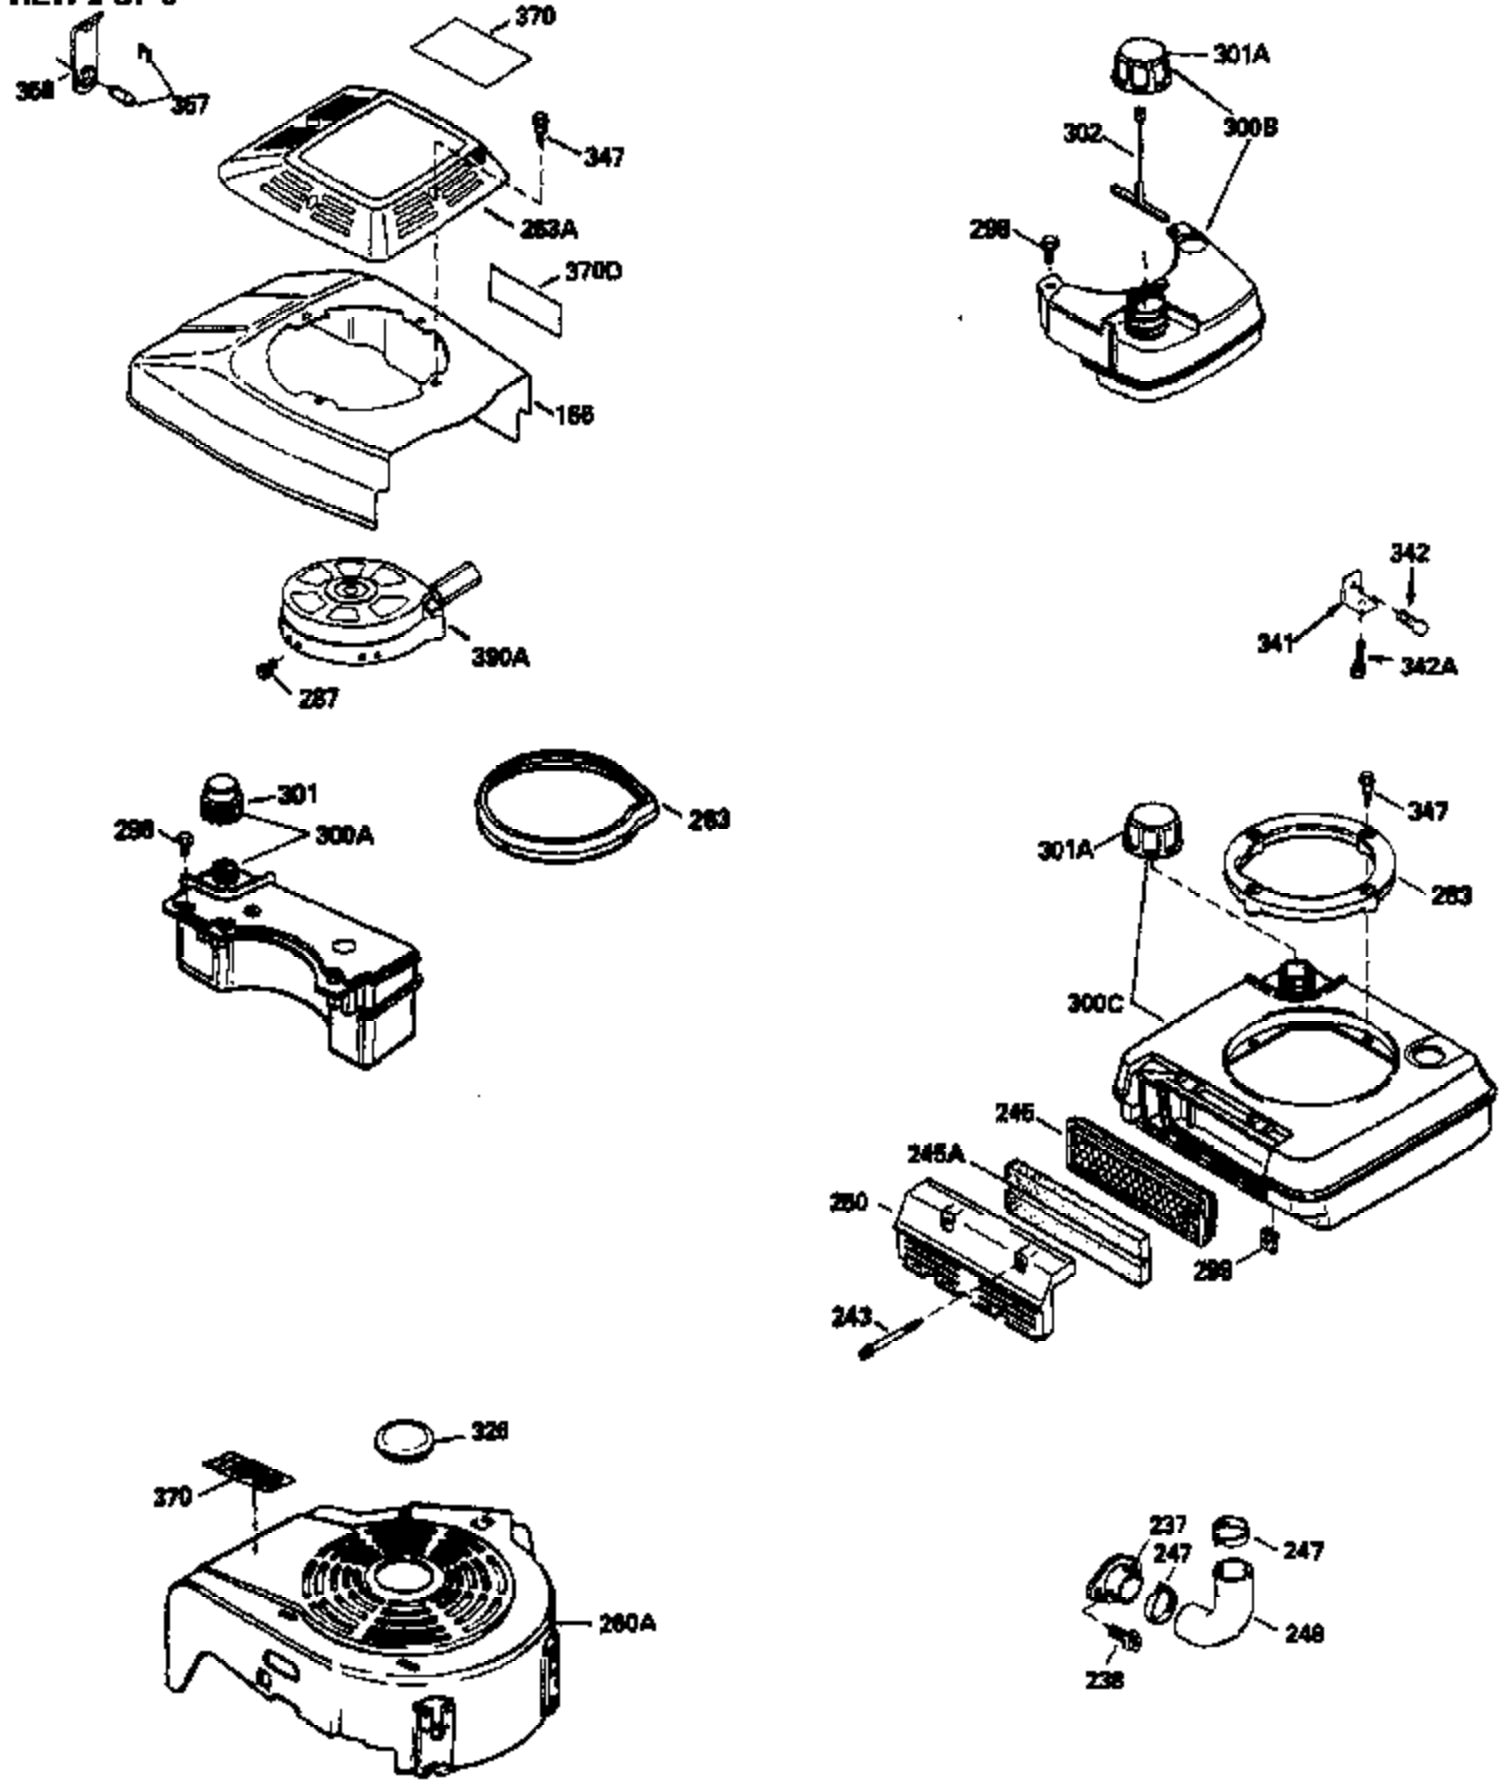

ILLUSTRATION SHOWS TYPICAL PARTS ONLY. ORDER BY PART NUMBER. PARTS NOT LISTED ARE SUPPLIED BY OEM.

VIEW 2 OF 3

Ref #	Part Number	Qty	Description
12B	34695	1	Breather Tube Elbow
238	650932	2	Screw, 10-32 x 49/64"
250	35065	1	Air Cleaner Cover
287	650884	2	Screw, 8-32 x 1/2"
298	28763	3	Screw, 10-32 x 35/64"
301	35355	1	Fuel Cap
357	34985	1	Starter Rope Retainer
370	35167	1	Instruction Decal