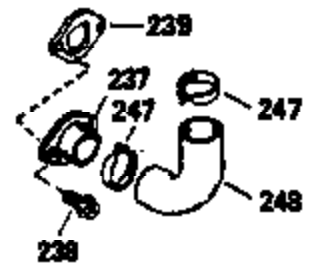

VIEW 2 OF 3

Ref #	Part Number	Qty	Description
12A	34695		Elbow, Breather tube
118	730194		Rope Guide Kit (Use as required)
238	650932		Screw, 10-32 x 49/64"
239	34338		* Gasket, Air cleaner
241A	35797		Collar, Air cleaner
245A	35066		Filter, Air cleaner
246E	35435		Filter, Pre-air (Use as required)
250C	35065		Cover Assy., Air cleaner
260B	35478		Housing, Blower
287B	650884		Screw, 8-32 x 1/2"
287A	650735		Screw, 10-24 x 3/8" (Use as required)
287A			Pop Rivet (3/16" Dia.) (Purchase locally)
301A	35355		Fuel Cap (Use as required)
354	35025		Staple (Not used on all models)
357	34985		Rope Stop & Staple Assy. (Incl. 354)
370J	34870		Decal, Instruction (Optional)
370H	34387		Decal, Instruction (Optional)
390B	590621		Rewind Starter (Refer to Division 5, Section C, page 34 or Fiche 8A, Grid G-5 for breakdown)
425	730571		Starter Muff Kit (Incl.370J,426,427)(Opt.)
426	32203		Starter Air Cleaner (Optional)
427	32204		Starter Air Cleaner Bracket (Optional)
436	611006		Stator Plate Ass'y.(Incl.377,378,437, 442-448)
437	30551		Spring, Breaker box cover
438	610947		Cover, Dust
439	610955		Gasket, Stator cover
440	30992		Cam, Breaker
442	610385		Washer
443	610408		Nut, 8-32
444	29181		Breaker Fastening Screw & Washer
445	610593		Condenser Fastening Screw
446	33356		Terminal, Ground