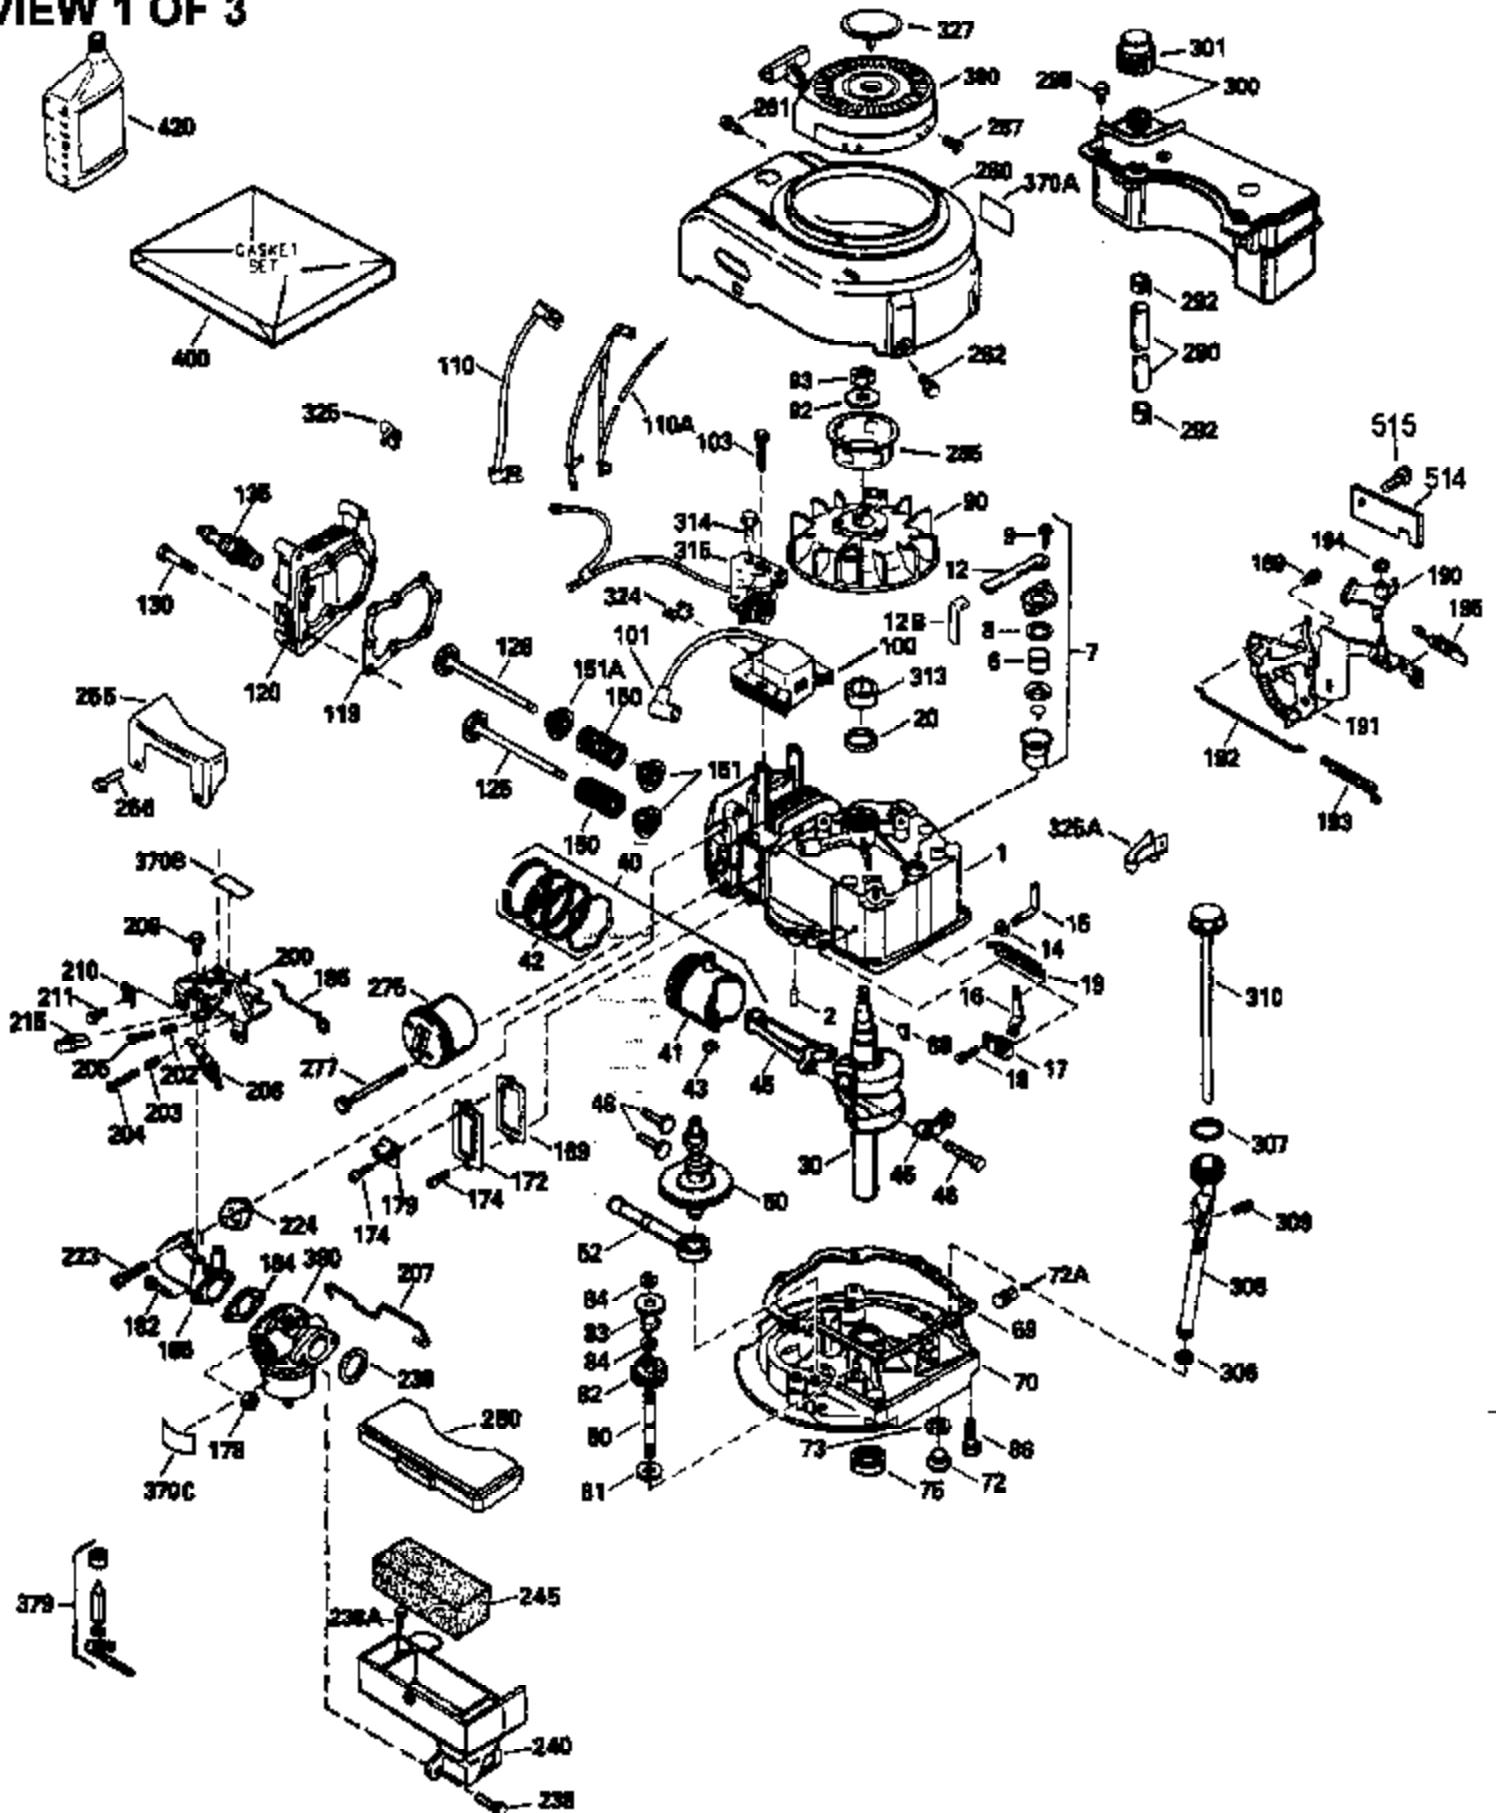

VIEW 1 OF 3

Ref #	Part Number	Qty	Description
1	35010		Cylinder (Incl. 2 & 20)(2-5/8" Bore)
2	26727		Pin, Dowel
6	33734		Element, Breather
7	34214A		Breather Ass'y. (Incl. 6, 8, 9, 12 , & 12A)
8	33735		* Gasket, Breather
9	30200		Screw, 10-24 x 9/16"
12A	34695		Elbow, Breather tube
12	33886		Tube, Breather
14	28277		Washer, Flat
15	30589		Rod, Governor (Incl. 14)
16	31383A		Lever, Governor
17	31335		Clamp, Governor lever
18	650548		Screw, 8-32 x 5/16"
19	31361		Spring, Extension
20	32600		Seal, Oil
30	34477B		Crankshaft
40	35544		Piston, Pin & Ring Set (Std.) (2-5/8" Bore)
40	35545		Piston, Pin & Ring Set (.010" OS)
40	35546		Piston, Pin & Ring Set (.020" OS)
41	35541		Piston & Pin Ass'y. (Incl. 43)(Std.) (2-5/8")
41	35542		Piston & Pin Ass'y. (Incl. 43) (.010" OS)
41	35543		Piston & Pin Ass'y. (Incl. 43) (.020" OS)
42	35547		Ring Set (Std.) (2-5/8" Bore)
42	35548		Ring Set (.010" OS)
42	35549		Ring Set (.020" OS)
43	20381		Ring, Piston pin retaining
45	32875		Rod Assy., Connecting (Incl. 46)
46	32610A		Bolt, Connecting rod
48	27241		Lifter, Valve
50	33148A		Camshaft
52	29914		Oil Pump Assy.
69	35261		* Gasket, Mounting flange
70	34311C		Flange Ass'y. (Incl. 72, 72A, 73, 75 & 80)
72	30572		Plug, Oil drain (Incl. 73)
73	28833		* Drain Plug Gasket (Not req. W/plastic plug)
75	27897		Seal, Oil
80	30574		Shaft, Governor
81	30590A		Washer, Flat
82	30591		Gear Assy., Governor (Incl. 81)
83	30588A		Spool, Governor
84	29193		Ring, Retaining
86	650488		Screw, 1/4-20 x 1-1/4"
89	611004		Flywheel Key
90	611112		Flywheel
92	650815		Washer, Belleville
93	650816		Nut, Flywheel
100	34443A		Solid State Ignition
100	730207		Magneto-to-Solid State Conv. Kit (Includes solid state module, solid state flywheel key, and instructions.) (Use as required on external ignition engines only.)
101	610118		Cover, Spark plug (Use as required)
103	650814		Screw, Torx T-15, 10-24 x 1"
110	34961		Ground Wire
118	730194		Rope Guide Kit (Use as required)
119	33015A		* Gasket, Head
120	34342		Head, Cylinder
125	29314B		Intake Valve (Std.) (Incl. 151) (Conventional Ports)