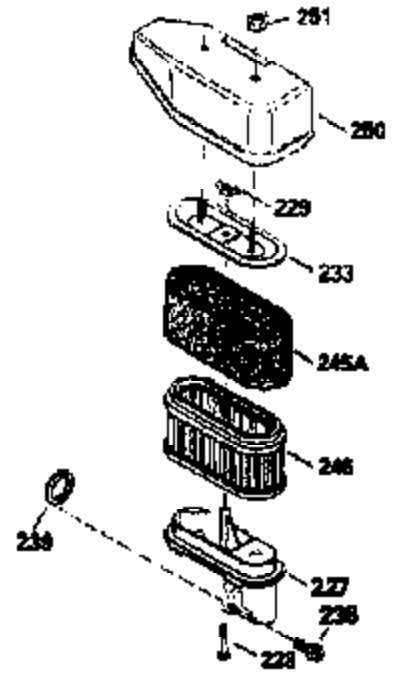

ILLUSTRATION SHOWS TYPICAL PARTS ONLY. ORDER BY PART NUMBER. PARTS NOT LISTED ARE SUPPLIED BY OEM.

VIEW 3 OF 3

Ref #	Part Number	Qty	Description
19	31361		Spring, Extension
53	31745		Washer, Tang
54	31787		Washer, Flat
55	35667		Shaft, P.T.O.
56	31746		Gear, Worm, Left-hand helix
57	31749		Ring, Retaining
58	31744		Seal, Oil
59	31747		Washer, Flat
69	35261		* Gasket, Mounting flange
70A	33521D		Flange Ass'y. (Incl.58,72,72A,73,75,8 0,311)
87	650492		Screw, 1/4-20 x 2-1/4"
182	6201		Screw, 1/4-28 x 7/8"
185	31384A		Pipe, Intake (Incl. 224)
186	34358		Link, Governor spring
223	650451		Screw, 1/4-20 x 1"
238	650932		Screw, 10-32 x 49/64"
239	34338		* Gasket, Air cleaner
241	35797		Collar, Air cleaner
245	35066		Filter, Air cleaner
246D	35435		Filter, Pre-Air (Optional)
250A	35065		Cover Assy., Air cleaner
260	35393		Housing, Blower
277	650795		Screw, 1/4-20 x 2-1/4" (Use as required)
277A	30063		Screw, Torx T-30, 1/4-20 x 1/2" (Use as req.)
354	35025		Staple (Not used on all models)
370C	35167		Decal, Throttle
370G	34387		Decal, Instruction (Optional)
410	730574		Opt.Debris Screen Kit (Incl.370G,411, 412,413)
411	35596		Debris Screen (Optional)
412	35597		Debris Screen Bracket (Optional)
413	650910		Screw, 8-32 x 1/4 (Optional)
415	730162		Muffler Adapter Kit(In.274,277A)(Use as req.)