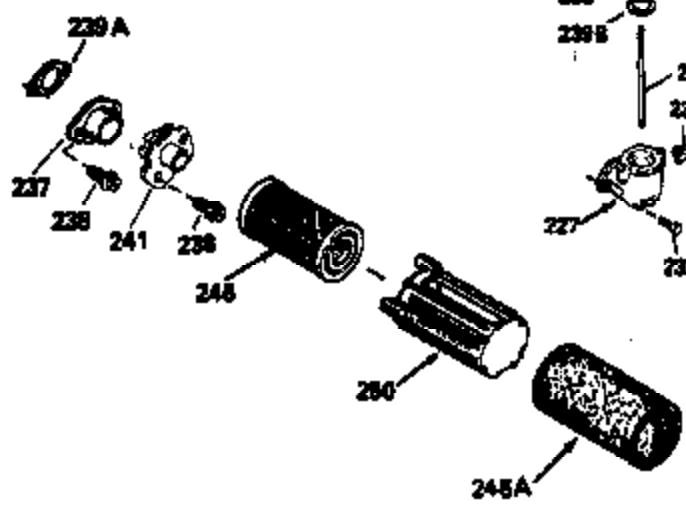

ILLUSTRATION SHOWS TYPICAL PARTS ONLY. ORDER BY PART NUMBER. PARTS NOT LISTED ARE SUPPLIED BY OEM.

VIEW 2 OF 3

Ref #	Part Number	Qty	Description
238	650932		Screw, 10-32 x 49/64"
245	35066		Filter, Air cleaner
246D	35435		Filter, Pre-Air (Optional)
250A	35065		Cover Assy., Air cleaner
287	650884		Screw, 8-32 x 1/2"
298	28763		Screw, 10-32 x 35/64"
300B	34369A		Fuel Tank (Incl. 292 & 301A)
301A	35355		Fuel Cap (Use as required)
354	35025		Staple (Not used on all models)
357	34985		Rope Stop & Staple Assy. (Incl. 354)
370C	35167		Decal, Throttle
370G	34387		Decal, Instruction (Optional)

ILLUSTRATION SHOWS TYPICAL PARTS ONLY. ORDER BY PART NUMBER. PARTS NOT LISTED ARE SUPPLIED BY OEM.

VIEW 3 OF 3

Ref #	Part Number	Qty	Description
19	31361		Spring, Extension
53	31745		Washer, Tang
54	31787		Washer, Flat
55	35667		Shaft, P.T.O.
56	31746		Gear, Worm, Left-hand helix
57	31749		Ring, Retaining
58	31744		Seal, Oil
59	31747		Washer, Flat
69	35261		* Gasket, Mounting flange
70A	33521D		Flange Ass'y. (Incl.58,72,72A,73,75,8 0,311)
87	650492		Screw, 1/4-20 x 2-1/4"
182	6201		Screw, 1/4-28 x 7/8"
185	31384A		Pipe, Intake (Incl. 224)
186	34358		Link, Governor spring
223	650451		Screw, 1/4-20 x 1"
238	650932		Screw, 10-32 x 49/64"
239	34338		* Gasket, Air cleaner
241	35797		Collar, Air cleaner
245	35066		Filter, Air cleaner
246D	35435		Filter, Pre-Air (Optional)
250A	35065		Cover Assy., Air cleaner
260	35393		Housing, Blower
277	650795		Screw, 1/4-20 x 2-1/4" (Use as required)
277A	30063		Screw, Torx T-30, 1/4-20 x 1/2" (Use as req.)
354	35025		Staple (Not used on all models)
370C	35167		Decal, Throttle
370G	34387		Decal, Instruction (Optional)
410	730574		Opt.Debris Screen Kit (Incl.370G,411, 412,413)
411	35596		Debris Screen (Optional)
412	35597		Debris Screen Bracket (Optional)
413	650910		Screw, 8-32 x 1/4 (Optional)
415	730162		Muffler Adapter Kit(In.274,277A)(Use as req.)