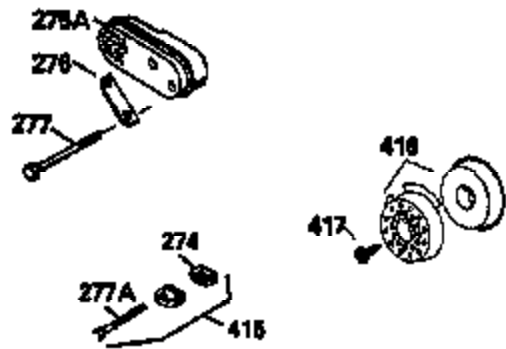

ILLUSTRATION SHOWS TYPICAL PARTS ONLY. ORDER BY PART NUMBER. PARTS NOT LISTED ARE SUPPLIED BY OEM.

VIEW 2 OF 3

Ref #	Part Number	Qty	Description
238	650932		Screw, 10-32 x 49/64"
245	35066		Filter, Air cleaner
246D	35435		Filter, Pre-Air (Optional)
250A	35065		Cover Assy., Air cleaner
287	650884		Screw, 8-32 x 1/2"
298	28763		Screw, 10-32 x 35/64"
300B	34369A		Fuel Tank (Incl. 292 & 301A)
301A	35355		Fuel Cap (Use as required)
354	35025		Staple (Not used on all models)
357	34985		Rope Stop & Staple Assy. (Incl. 354)
370C	35167		Decal, Throttle
370G	34387		Decal, Instruction (Optional)

ILLUSTRATION SHOWS TYPICAL PARTS ONLY. ORDER BY PART NUMBER. PARTS NOT LISTED ARE SUPPLIED BY OEM.

VIEW 3 OF 3

Ref #	Part Number	Qty	Description
19	31361		Spring, Extension
53	31745		Washer, Tang
54	31787		Washer, Flat
55	35667		Shaft, P.T.O.
56	31746		Gear, Worm, Left-hand helix
57	31749		Ring, Retaining
58	31744		Seal, Oil
59	31747		Washer, Flat
69	35261		* Gasket, Mounting flange
70A	33521D		Flange Ass'y. (Incl.58,72,72A,73,75,8 0,311)
87	650492		Screw, 1/4-20 x 2-1/4"
182	6201		Screw, 1/4-28 x 7/8"
185	31384A		Pipe, Intake (Incl. 224)
186	34358		Link, Governor spring
223	650451		Screw, 1/4-20 x 1"
238	650932		Screw, 10-32 x 49/64"
239	34338		* Gasket, Air cleaner
241	35797		Collar, Air cleaner
245	35066		Filter, Air cleaner
246D	35435		Filter, Pre-Air (Optional)
250A	35065		Cover Assy., Air cleaner
260	35393		Housing, Blower
277	650795		Screw, 1/4-20 x 2-1/4" (Use as required)
277A	30063		Screw, Torx T-30, 1/4-20 x 1/2" (Use as req.)
354	35025		Staple (Not used on all models)
370C	35167		Decal, Throttle
370G	34387		Decal, Instruction (Optional)
410	730574		Opt.Debris Screen Kit (Incl.370G,411, 412,413)
411	35596		Debris Screen (Optional)
412	35597		Debris Screen Bracket (Optional)
413	650910		Screw, 8-32 x 1/4 (Optional)
415	730162		Muffler Adapter Kit(In.274,277A)(Use as req.)