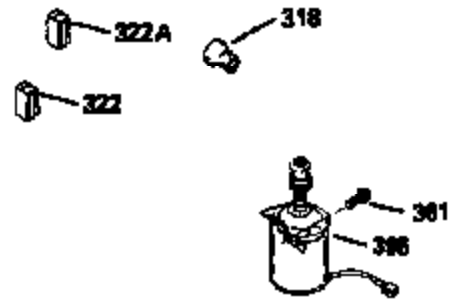

ILLUSTRATION SHOWS TYPICAL PARTS ONLY. ORDER BY PART NUMBER. PARTS NOT LISTED ARE SUPPLIED BY OEM.

VIEW 2 OF 3

Ref #	Part Number	Qty	Description
238	650932		Screw, 10-32 x 49/64"
245	35066		Filter, Air cleaner
246D	35435		Filter, Pre-Air (Optional)
250A	35065		Cover Assy., Air cleaner
287	650884		Screw, 8-32 x 1/2"
298	28763		Screw, 10-32 x 35/64"
300B	34369A		Fuel Tank (Incl. 292 & 301A)
301A	35355		Fuel Cap (Use as required)
354	35025		Staple (Not used on all models)
357	34985		Rope Stop & Staple Assy. (Incl. 354)
370C	35167		Decal, Throttle
370G	34387		Decal, Instruction (Optional)

ILLUSTRATION SHOWS TYPICAL PARTS ONLY. ORDER BY PART NUMBER. PARTS NOT LISTED ARE SUPPLIED BY OEM.

VIEW 3 OF 3

Ref #	Part Number	Qty	Description
19	31361		Spring, Extension
53	31745		Washer, Tang
54	31787		Washer, Flat
55	35667		Shaft, P.T.O.
56	31746		Gear, Worm, Left-hand helix
57	31749		Ring, Retaining
58	31744		Seal, Oil
59	31747		Washer, Flat
69	35261		* Gasket, Mounting flange
70A	33521D		Flange Ass'y. (Incl.58,72,72A,73,75,8 0,311)
87	650492		Screw, 1/4-20 x 2-1/4"
182	6201		Screw, 1/4-28 x 7/8"
185	31384A		Pipe, Intake (Incl. 224)
186	34358		Link, Governor spring
223	650451		Screw, 1/4-20 x 1"
238	650932		Screw, 10-32 x 49/64"
239	34338		* Gasket, Air cleaner
241	35797		Collar, Air cleaner
245	35066		Filter, Air cleaner
246D	35435		Filter, Pre-Air (Optional)
250A	35065		Cover Assy., Air cleaner
260	35393		Housing, Blower
277	650795		Screw, 1/4-20 x 2-1/4" (Use as required)
277A	30063		Screw, Torx T-30, 1/4-20 x 1/2" (Use as req.)
354	35025		Staple (Not used on all models)
370C	35167		Decal, Throttle
370G	34387		Decal, Instruction (Optional)
410	730574		Opt.Debris Screen Kit (Incl.370G,411, 412,413)
411	35596		Debris Screen (Optional)
412	35597		Debris Screen Bracket (Optional)
413	650910		Screw, 8-32 x 1/4 (Optional)
415	730162		Muffler Adapter Kit(In.274,277A)(Use as req.)