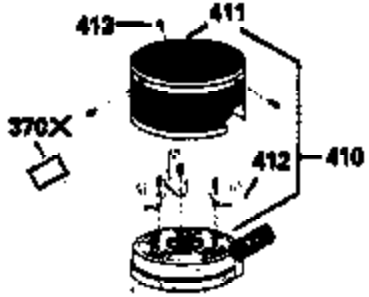

ILLUSTRATION SHOWS TYPICAL PARTS ONLY. ORDER BY PART NUMBER. PARTS NOT LISTED ARE SUPPLIED BY OEM.

VIEW 3 OF 3

Ref #	Part Number	Qty	Description
19	31361		Spring, Extension
53	31745		Washer, Tang
54	31787		Washer, Flat
55	35667		Shaft, P.T.O.
56	31746		Gear, Worm, Left-hand helix
57	31749		Ring, Retaining
58	31744		Seal, Oil
59	31747		Washer, Flat
69	35261		* Gasket, Mounting flange
70A	33521D		Flange Ass'y. (Incl.58,72,72A,73,75,8 0,311)
87	650492		Screw, 1/4-20 x 2-1/4"
182	6201		Screw, 1/4-28 x 7/8"
185	31384A		Pipe, Intake (Incl. 224)
186	34358		Link, Governor spring
223	650451		Screw, 1/4-20 x 1"
238	650932		Screw, 10-32 x 49/64"
239	34338		* Gasket, Air cleaner
241	35797		Collar, Air cleaner
245	35066		Filter, Air cleaner
246D	35435		Filter, Pre-Air (Optional)
250A	35065		Cover Assy., Air cleaner
260	35393		Housing, Blower
277	650795		Screw, 1/4-20 x 2-1/4" (Use as required)
277A	30063		Screw, Torx T-30, 1/4-20 x 1/2" (Use as req.)
354	35025		Staple (Not used on all models)
370C	35167		Decal, Throttle
370G	34387		Decal, Instruction (Optional)
410	730574		Opt.Debris Screen Kit (Incl.370G,411, 412,413)
411	35596		Debris Screen (Optional)
412	35597		Debris Screen Bracket (Optional)
413	650910		Screw, 8-32 x 1/4 (Optional)
415	730162		Muffler Adapter Kit(In.274,277A)(Use as req.)