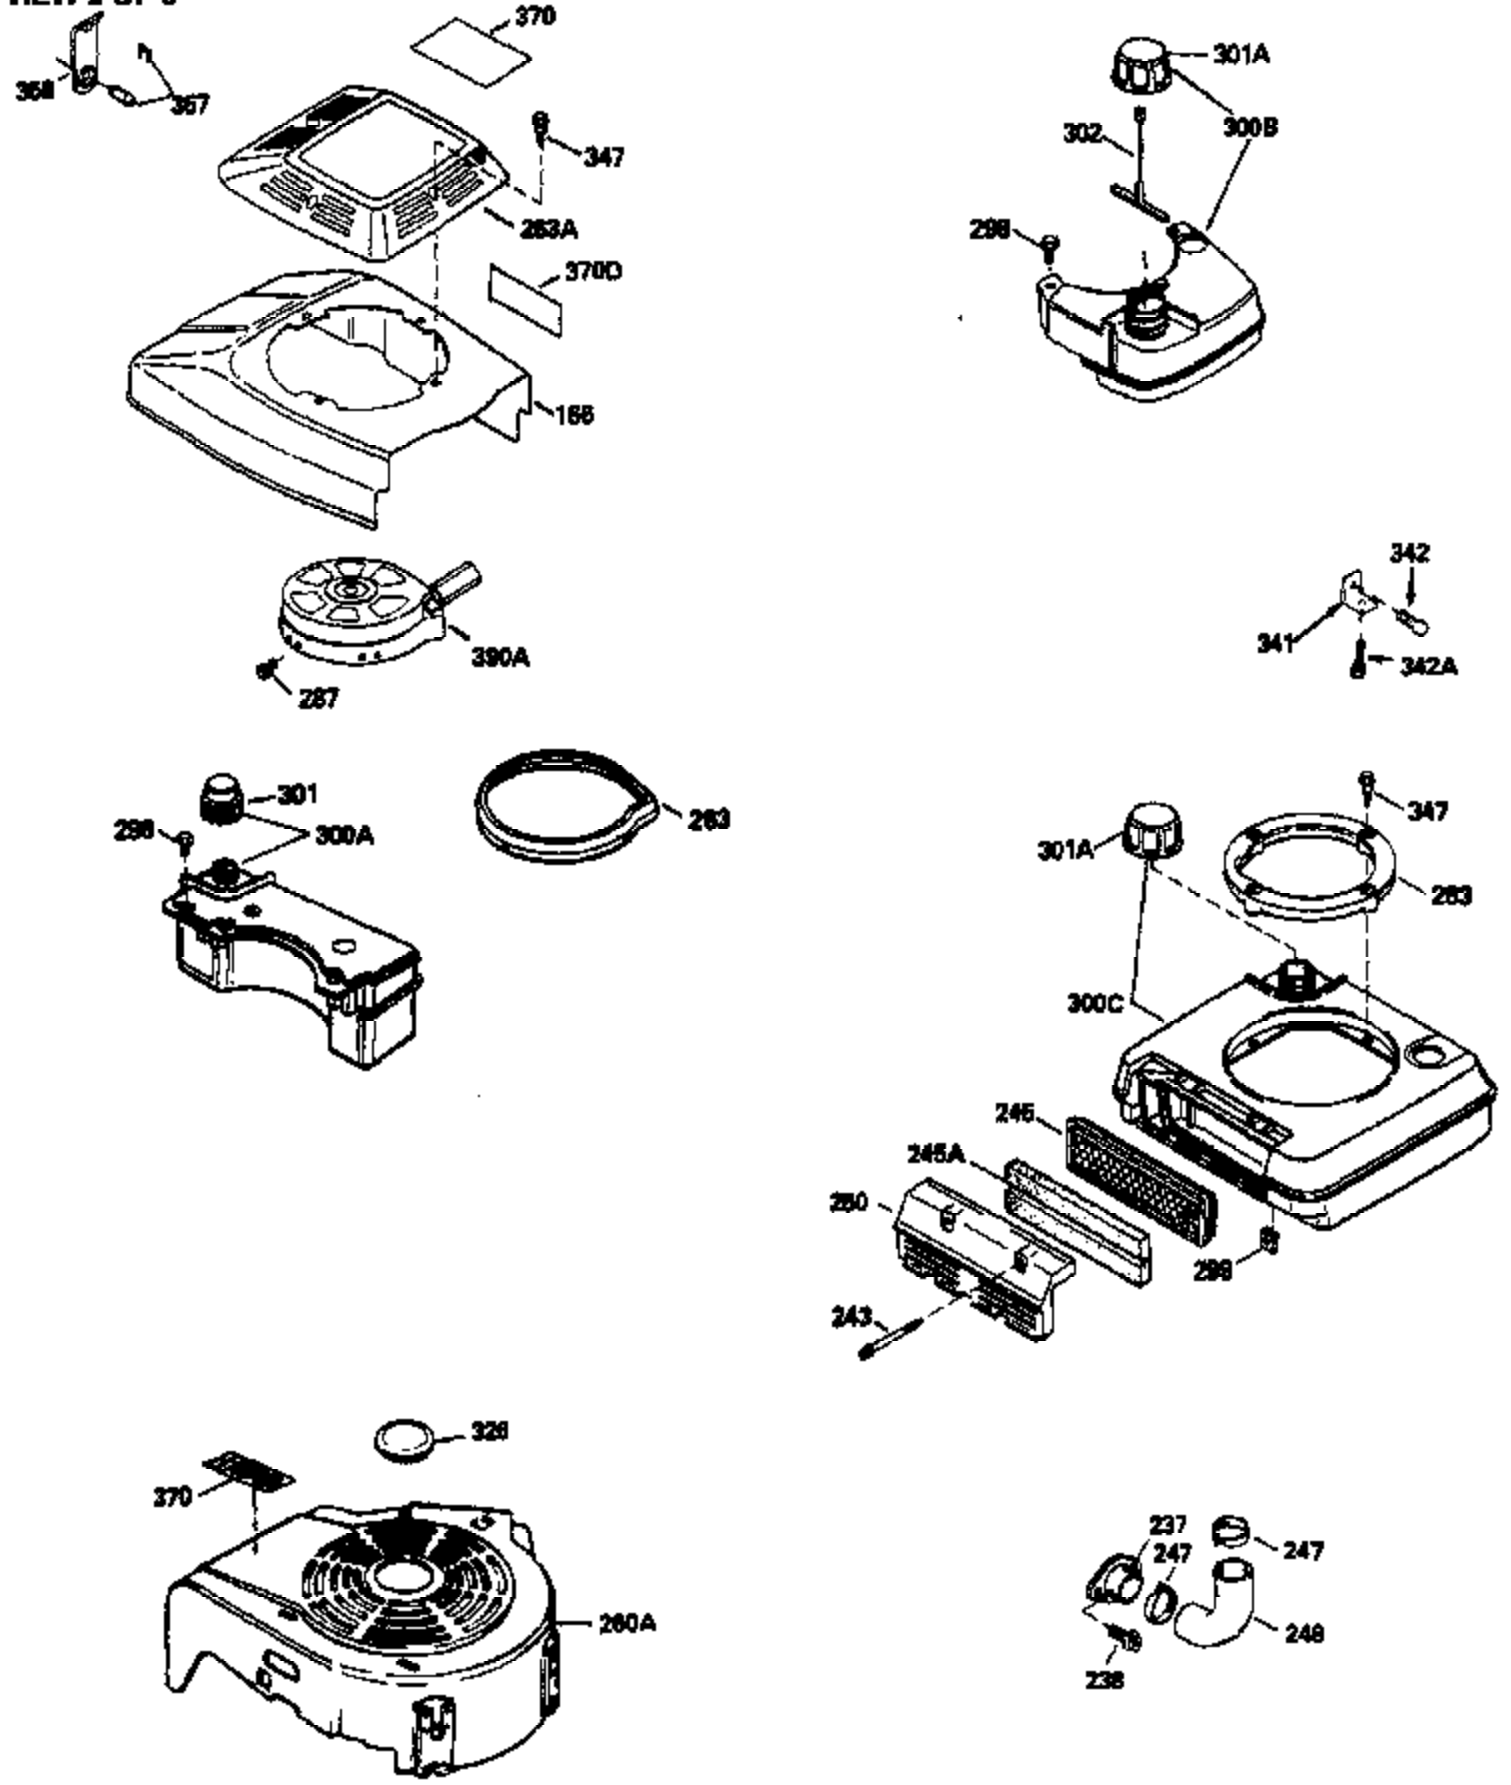

ILLUSTRATION SHOWS TYPICAL PARTS ONLY. ORDER BY PART NUMBER. PARTS NOT LISTED ARE SUPPLIED BY OEM.

VIEW 2 OF 3

Ref #	Part Number	Qty	Description
238	650932		Screw, 10-32 x 49/64"
245	35066		Filter, Air cleaner
246D	35435		Filter, Pre-Air (Optional)
250A	35065		Cover Assy., Air cleaner
287	650884		Screw, 8-32 x 1/2"
298	28763		Screw, 10-32 x 35/64"
300B	34369A		Fuel Tank (Incl. 292 & 301A)
301A	35355		Fuel Cap (Use as required)
354	35025		Staple (Not used on all models)
357	34985		Rope Stop & Staple Assy. (Incl. 354)
370C	35167		Decal, Throttle
370G	34387		Decal, Instruction (Optional)