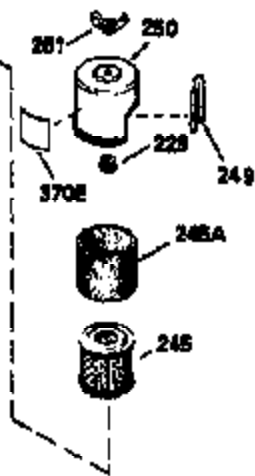

ILLUSTRATION SHOWS TYPICAL PARTS ONLY. ORDER BY PART NUMBER. PARTS NOT LISTED ARE SUPPLIED BY OEM.

VIEW 3 OF 3

Ref #	Part Number	Qty	Description
19	31361		Spring, Extension
53	31745		Washer, Tang
54	31787		Washer, Flat
55	35667		Shaft, P.T.O.
56	31746		Gear, Worm, Left-hand helix
57	31749		Ring, Retaining
58	31744		Seal, Oil
59	31747		Washer, Flat
69	35261		* Gasket, Mounting flange
70A	33521D		Flange Ass'y. (Incl.58,72,72A,73,75,8 0,311)
87	650492		Screw, 1/4-20 x 2-1/4"
182	6201		Screw, 1/4-28 x 7/8"
185	31384A		Pipe, Intake (Incl. 224)
186	34358		Link, Governor spring
223	650451		Screw, 1/4-20 x 1"
238	650932		Screw, 10-32 x 49/64"
239	34338		* Gasket, Air cleaner
241	35797		Collar, Air cleaner
245	35066		Filter, Air cleaner
246D	35435		Filter, Pre-Air (Optional)
250A	35065		Cover Assy., Air cleaner
260	35393		Housing, Blower
277	650795		Screw, 1/4-20 x 2-1/4" (Use as required)
277A	30063		Screw, Torx T-30, 1/4-20 x 1/2" (Use as req.)
354	35025		Staple (Not used on all models)
370C	35167		Decal, Throttle
370G	34387		Decal, Instruction (Optional)
410	730574		Opt.Debris Screen Kit (Incl.370G,411, 412,413)
411	35596		Debris Screen (Optional)
412	35597		Debris Screen Bracket (Optional)
413	650910		Screw, 8-32 x 1/4 (Optional)
415	730162		Muffler Adapter Kit(In.274,277A)(Use as req.)