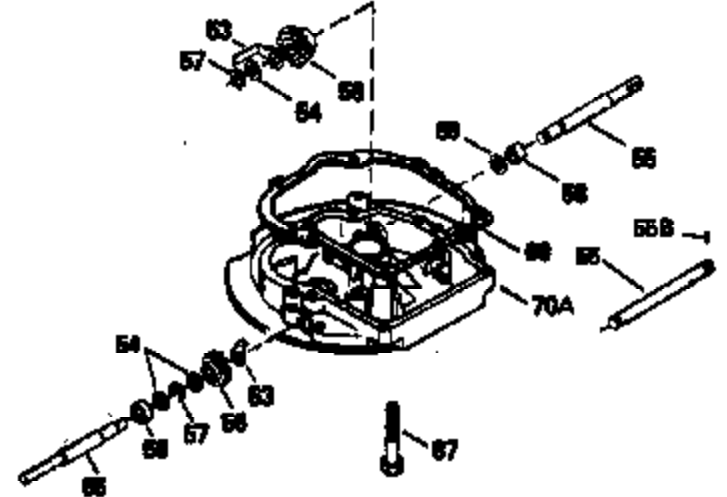

ILLUSTRATION SHOWS TYPICAL PARTS ONLY. ORDER BY PART NUMBER. PARTS NOT LISTED ARE SUPPLIED BY OEM.

VIEW 2 OF 3

Ref #	Part Number	Qty	Description
238	650932		Screw, 10-32 x 49/64"
245	35066		Filter, Air cleaner
246D	35435		Filter, Pre-Air (Optional)
250A	35065		Cover Assy., Air cleaner
287	650884		Screw, 8-32 x 1/2"
298	28763		Screw, 10-32 x 35/64"
300B	34369A		Fuel Tank (Incl. 292 & 301A)
301A	35355		Fuel Cap (Use as required)
354	35025		Staple (Not used on all models)
357	34985		Rope Stop & Staple Assy. (Incl. 354)
370C	35167		Decal, Throttle
370G	34387		Decal, Instruction (Optional)

ILLUSTRATION SHOWS TYPICAL PARTS ONLY. ORDER BY PART NUMBER. PARTS NOT LISTED ARE SUPPLIED BY OEM.

VIEW 3 OF 3

Ref #	Part Number	Qty	Description
19	31361		Spring, Extension
53	31745		Washer, Tang
54	31787		Washer, Flat
55	35667		Shaft, P.T.O.
56	31746		Gear, Worm, Left-hand helix
57	31749		Ring, Retaining
58	31744		Seal, Oil
59	31747		Washer, Flat
69	35261		* Gasket, Mounting flange
70A	33521D		Flange Ass'y. (Incl.58,72,72A,73,75,8 0,311)
87	650492		Screw, 1/4-20 x 2-1/4"
182	6201		Screw, 1/4-28 x 7/8"
185	31384A		Pipe, Intake (Incl. 224)
186	34358		Link, Governor spring
223	650451		Screw, 1/4-20 x 1"
238	650932		Screw, 10-32 x 49/64"
239	34338		* Gasket, Air cleaner
241	35797		Collar, Air cleaner
245	35066		Filter, Air cleaner
246D	35435		Filter, Pre-Air (Optional)
250A	35065		Cover Assy., Air cleaner
260	35393		Housing, Blower
277	650795		Screw, 1/4-20 x 2-1/4" (Use as required)
277A	30063		Screw, Torx T-30, 1/4-20 x 1/2" (Use as req.)
354	35025		Staple (Not used on all models)
370C	35167		Decal, Throttle
370G	34387		Decal, Instruction (Optional)
410	730574		Opt.Debris Screen Kit (Incl.370G,411, 412,413)
411	35596		Debris Screen (Optional)
412	35597		Debris Screen Bracket (Optional)
413	650910		Screw, 8-32 x 1/4 (Optional)
415	730162		Muffler Adapter Kit(In.274,277A)(Use as req.)