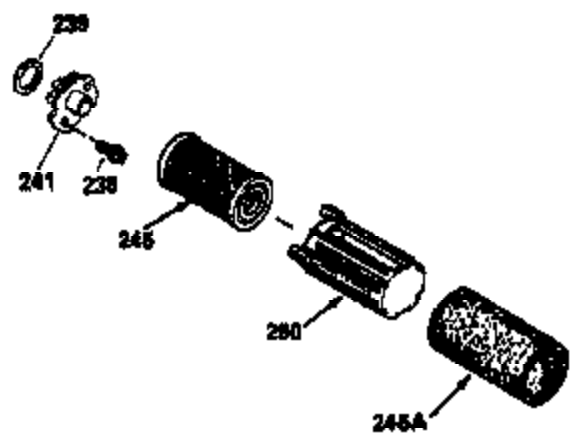

VIEW 3 OF 3

Ref #	Part Number	Qty	Description
19	31361		Spring, Extension
69	35261		* Gasket, Mounting flange
118	730194		Rope Guide Kit (Use as required)
182	6201		Screw, 1/4-28 x 7/8"
185	31384A		Pipe, Intake (Incl. 224)
186	34337		Link, Governor spring
206	610973		Terminal (Use as required)
209	30200		Screw, 10-24 x 9/16"
223	650451		Screw, 1/4-20 x 1"
238	650932		Screw, 10-32 x 49/64"
239	34338		* Gasket, Air cleaner
241A	35797		Collar, Air cleaner
245A	35066		Filter, Air cleaner
246E	35435		Filter, Pre-air (Use as required)
250C	35065		Cover Assy., Air cleaner
260B	35393		Housing, Blower
274	26754A		* Gasket, Exhaust (Use as required)
277A	30063		Screw, Torx T-30, 1/4-20 x 1/2" (Use as req.)
277	650795		Screw, 1/4-20 x 2-1/4" (Use as required)
277	650774		Screw, 1/4-20 x 2-3/8" (Use as required)
277	792005		Screw, 1/4-20 x 2-1/2" (Use as required)
287B	650884		Screw, 8-32 x 1/2"
354	35025		Staple (Not used on all models)
370H	34387		Decal, Instruction (Optional)
370J	34870		Decal, Instruction (Optional)
390B	590621		Rewind Starter (Refer to Division 5, Section C, page 34 or Fiche 8A, Grid G-5 for breakdown)
410	730574		Debris Screen Kit(Incl.370H,411-413)(Opt.)
411	35596		Screen, Debris (Optional)
412	35597		Bracket, Debris screen (Optional)
413	650910		Screw, 8-32 x 1/4 (Optional)
415	730162		Muffler Adapter Kit(Incl.274,277)(Use as req)
425	730571		Starter Muff Kit (Incl.370J,426,427)(Opt.)
426	32203		Starter Air Cleaner (Optional)
427	32204		Starter Air Cleaner Bracket (Optional)
436	611006		Stator Plate Ass'y.(Incl.377,378,437, 442-448)
437	30551		Spring, Breaker box cover
438	610947		Cover, Dust
439	610955		Gasket, Stator cover
440	30992		Cam, Breaker
442	610385		Washer
443	610408		Nut, 8-32
444	29181		Breaker Fastening Screw & Washer
445	610593		Condenser Fastening Screw
446	33356		Terminal, Ground