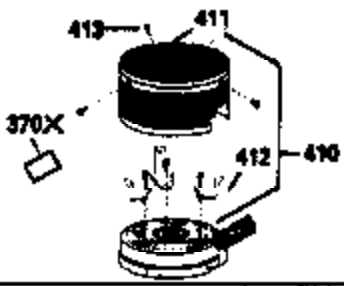

VIEW 3 OF 3

Ref #	Part Number	Qty	Description
19	31361		Spring, Extension
69	35261		* Gasket, Mounting flange
118	730194		Rope Guide Kit (Use as required)
182	6201		Screw, 1/4-28 x 7/8"
185	31384A		Pipe, Intake (Incl. 224)
186	34337		Link, Governor spring
206	610973		Terminal (Use as required)
209	30200		Screw, 10-24 x 9/16"
223	650451		Screw, 1/4-20 x 1"
238	650932		Screw, 10-32 x 49/64"
239	34338		* Gasket, Air cleaner
241A	35797		Collar, Air cleaner
245A	35066		Filter, Air cleaner
246E	35435		Filter, Pre-air (Use as required)
250C	35065		Cover Assy., Air cleaner
260B	35393		Housing, Blower
274	26754A		* Gasket, Exhaust (Use as required)
277A	30063		Screw, Torx T-30, 1/4-20 x 1/2" (Use as req.)
277	650795		Screw, 1/4-20 x 2-1/4" (Use as required)
277	650774		Screw, 1/4-20 x 2-3/8" (Use as required)
277	792005		Screw, 1/4-20 x 2-1/2" (Use as required)
287B	650884		Screw, 8-32 x 1/2"
354	35025		Staple (Not used on all models)
370H	34387		Decal, Instruction (Optional)
370J	34870		Decal, Instruction (Optional)
390B	590621		Rewind Starter (Refer to Division 5, Section C, page 34 or Fiche 8A, Grid G-5 for breakdown)
410	730574		Debris Screen Kit(Incl.370H,411-413)(Opt.)
411	35596		Screen, Debris (Optional)
412	35597		Bracket, Debris screen (Optional)
413	650910		Screw, 8-32 x 1/4 (Optional)
415	730162		Muffler Adapter Kit(Incl.274,277)(Use as req)
425	730571		Starter Muff Kit (Incl.370J,426,427)(Opt.)
426	32203		Starter Air Cleaner (Optional)
427	32204		Starter Air Cleaner Bracket (Optional)
436	611006		Stator Plate Ass'y.(Incl.377,378,437, 442-448)
437	30551		Spring, Breaker box cover
438	610947		Cover, Dust
439	610955		Gasket, Stator cover
440	30992		Cam, Breaker
442	610385		Washer
443	610408		Nut, 8-32
444	29181		Breaker Fastening Screw & Washer
445	610593		Condenser Fastening Screw
446	33356		Terminal, Ground