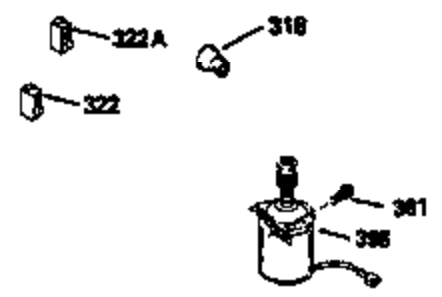

VIEW 3 OF 3

Ref #	Part Number	Qty	Description
19	31361		Spring, Extension
69	35261		* Gasket, Mounting flange
118	730194		Rope Guide Kit (Use as required)
182	6201		Screw, 1/4-28 x 7/8"
185	31384A		Pipe, Intake (Incl. 224)
186	34337		Link, Governor spring
206	610973		Terminal (Use as required)
209	30200		Screw, 10-24 x 9/16"
223	650451		Screw, 1/4-20 x 1"
238	650932		Screw, 10-32 x 49/64"
239	34338		* Gasket, Air cleaner
241A	35797		Collar, Air cleaner
245A	35066		Filter, Air cleaner
246E	35435		Filter, Pre-air (Use as required)
250C	35065		Cover Assy., Air cleaner
260B	35393		Housing, Blower
274	26754A		* Gasket, Exhaust (Use as required)
277A	30063		Screw, Torx T-30, 1/4-20 x 1/2" (Use as req.)
277	650795		Screw, 1/4-20 x 2-1/4" (Use as required)
277	650774		Screw, 1/4-20 x 2-3/8" (Use as required)
277	792005		Screw, 1/4-20 x 2-1/2" (Use as required)
287B	650884		Screw, 8-32 x 1/2"
354	35025		Staple (Not used on all models)
370H	34387		Decal, Instruction (Optional)
370J	34870		Decal, Instruction (Optional)
390B	590621		Rewind Starter (Refer to Division 5, Section C, page 34 or Fiche 8A, Grid G-5 for breakdown)
410	730574		Debris Screen Kit(Incl.370H,411-413)(Opt.)
411	35596		Screen, Debris (Optional)
412	35597		Bracket, Debris screen (Optional)
413	650910		Screw, 8-32 x 1/4 (Optional)
415	730162		Muffler Adapter Kit(Incl.274,277)(Use as req)
425	730571		Starter Muff Kit (Incl.370J,426,427)(Opt.)
426	32203		Starter Air Cleaner (Optional)
427	32204		Starter Air Cleaner Bracket (Optional)
436	611006		Stator Plate Ass'y.(Incl.377,378,437, 442-448)
437	30551		Spring, Breaker box cover
438	610947		Cover, Dust
439	610955		Gasket, Stator cover
440	30992		Cam, Breaker
442	610385		Washer
443	610408		Nut, 8-32
444	29181		Breaker Fastening Screw & Washer
445	610593		Condenser Fastening Screw
446	33356		Terminal, Ground