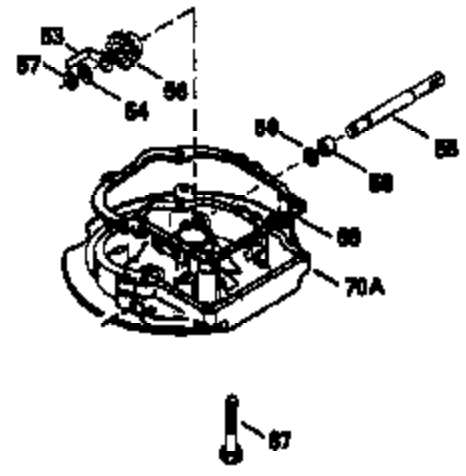

VIEW 3 OF 3

Ref #	Part Number	Qty	Description
19	31361		Spring, Extension
69	35261		* Gasket, Mounting flange
118	730194		Rope Guide Kit (Use as required)
182	6201		Screw, 1/4-28 x 7/8"
185	31384A		Pipe, Intake (Incl. 224)
186	34337		Link, Governor spring
206	610973		Terminal (Use as required)
209	30200		Screw, 10-24 x 9/16"
223	650451		Screw, 1/4-20 x 1"
238	650932		Screw, 10-32 x 49/64"
239	34338		* Gasket, Air cleaner
241A	35797		Collar, Air cleaner
245A	35066		Filter, Air cleaner
246E	35435		Filter, Pre-air (Use as required)
250C	35065		Cover Assy., Air cleaner
260B	35393		Housing, Blower
274	26754A		* Gasket, Exhaust (Use as required)
277A	30063		Screw, Torx T-30, 1/4-20 x 1/2" (Use as req.)
277	650795		Screw, 1/4-20 x 2-1/4" (Use as required)
277	650774		Screw, 1/4-20 x 2-3/8" (Use as required)
277	792005		Screw, 1/4-20 x 2-1/2" (Use as required)
287B	650884		Screw, 8-32 x 1/2"
354	35025		Staple (Not used on all models)
370H	34387		Decal, Instruction (Optional)
370J	34870		Decal, Instruction (Optional)
390B	590621		Rewind Starter (Refer to Division 5, Section C, page 34 or Fiche 8A, Grid G-5 for breakdown)
410	730574		Debris Screen Kit(Incl.370H,411-413)(Opt.)
411	35596		Screen, Debris (Optional)
412	35597		Bracket, Debris screen (Optional)
413	650910		Screw, 8-32 x 1/4 (Optional)
415	730162		Muffler Adapter Kit(Incl.274,277)(Use as req)
425	730571		Starter Muff Kit (Incl.370J,426,427)(Opt.)
426	32203		Starter Air Cleaner (Optional)
427	32204		Starter Air Cleaner Bracket (Optional)
436	611006		Stator Plate Ass'y.(Incl.377,378,437, 442-448)
437	30551		Spring, Breaker box cover
438	610947		Cover, Dust
439	610955		Gasket, Stator cover
440	30992		Cam, Breaker
442	610385		Washer
443	610408		Nut, 8-32
444	29181		Breaker Fastening Screw & Washer
445	610593		Condenser Fastening Screw
446	33356		Terminal, Ground