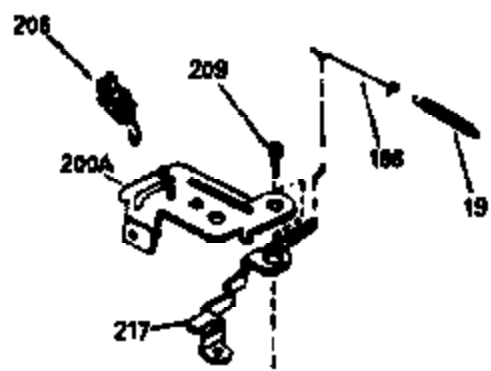

VIEW 3 OF 3

Ref #	Part Number	Qty	Description
19	31361		Spring, Extension
69	35261		* Gasket, Mounting flange
118	730194		Rope Guide Kit (Use as required)
182	6201		Screw, 1/4-28 x 7/8"
185	31384A		Pipe, Intake (Incl. 224)
186	34337		Link, Governor spring
206	610973		Terminal (Use as required)
209	30200		Screw, 10-24 x 9/16"
223	650451		Screw, 1/4-20 x 1"
238	650932		Screw, 10-32 x 49/64"
239	34338		* Gasket, Air cleaner
241A	35797		Collar, Air cleaner
245A	35066		Filter, Air cleaner
246E	35435		Filter, Pre-air (Use as required)
250C	35065		Cover Assy., Air cleaner
260B	35393		Housing, Blower
274	26754A		* Gasket, Exhaust (Use as required)
277A	30063		Screw, Torx T-30, 1/4-20 x 1/2" (Use as req.)
277	650795		Screw, 1/4-20 x 2-1/4" (Use as required)
277	650774		Screw, 1/4-20 x 2-3/8" (Use as required)
277	792005		Screw, 1/4-20 x 2-1/2" (Use as required)
287B	650884		Screw, 8-32 x 1/2"
354	35025		Staple (Not used on all models)
370H	34387		Decal, Instruction (Optional)
370J	34870		Decal, Instruction (Optional)
390B	590621		Rewind Starter (Refer to Division 5, Section C, page 34 or Fiche 8A, Grid G-5 for breakdown)
410	730574		Debris Screen Kit(Incl.370H,411-413)(Opt.)
411	35596		Screen, Debris (Optional)
412	35597		Bracket, Debris screen (Optional)
413	650910		Screw, 8-32 x 1/4 (Optional)
415	730162		Muffler Adapter Kit(Incl.274,277)(Use as req)
425	730571		Starter Muff Kit (Incl.370J,426,427)(Opt.)
426	32203		Starter Air Cleaner (Optional)
427	32204		Starter Air Cleaner Bracket (Optional)
436	611006		Stator Plate Ass'y.(Incl.377,378,437, 442-448)
437	30551		Spring, Breaker box cover
438	610947		Cover, Dust
439	610955		Gasket, Stator cover
440	30992		Cam, Breaker
442	610385		Washer
443	610408		Nut, 8-32
444	29181		Breaker Fastening Screw & Washer
445	610593		Condenser Fastening Screw
446	33356		Terminal, Ground