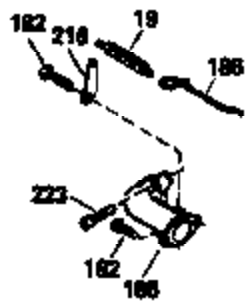

VIEW 3 OF 3

Ref #	Part Number	Qty	Description
19	31361		Spring, Extension
69	35261		* Gasket, Mounting flange
118	730194		Rope Guide Kit (Use as required)
182	6201		Screw, 1/4-28 x 7/8"
185	31384A		Pipe, Intake (Incl. 224)
186	34337		Link, Governor spring
206	610973		Terminal (Use as required)
209	30200		Screw, 10-24 x 9/16"
223	650451		Screw, 1/4-20 x 1"
238	650932		Screw, 10-32 x 49/64"
239	34338		* Gasket, Air cleaner
241A	35797		Collar, Air cleaner
245A	35066		Filter, Air cleaner
246E	35435		Filter, Pre-air (Use as required)
250C	35065		Cover Assy., Air cleaner
260B	35393		Housing, Blower
274	26754A		* Gasket, Exhaust (Use as required)
277A	30063		Screw, Torx T-30, 1/4-20 x 1/2" (Use as req.)
277	650795		Screw, 1/4-20 x 2-1/4" (Use as required)
277	650774		Screw, 1/4-20 x 2-3/8" (Use as required)
277	792005		Screw, 1/4-20 x 2-1/2" (Use as required)
287B	650884		Screw, 8-32 x 1/2"
354	35025		Staple (Not used on all models)
370H	34387		Decal, Instruction (Optional)
370J	34870		Decal, Instruction (Optional)
390B	590621		Rewind Starter (Refer to Division 5, Section C, page 34 or Fiche 8A, Grid G-5 for breakdown)
410	730574		Debris Screen Kit(Incl.370H,411-413)(Opt.)
411	35596		Screen, Debris (Optional)
412	35597		Bracket, Debris screen (Optional)
413	650910		Screw, 8-32 x 1/4 (Optional)
415	730162		Muffler Adapter Kit(Incl.274,277)(Use as req)
425	730571		Starter Muff Kit (Incl.370J,426,427)(Opt.)
426	32203		Starter Air Cleaner (Optional)
427	32204		Starter Air Cleaner Bracket (Optional)
436	611006		Stator Plate Ass'y.(Incl.377,378,437, 442-448)
437	30551		Spring, Breaker box cover
438	610947		Cover, Dust
439	610955		Gasket, Stator cover
440	30992		Cam, Breaker
442	610385		Washer
443	610408		Nut, 8-32
444	29181		Breaker Fastening Screw & Washer
445	610593		Condenser Fastening Screw
446	33356		Terminal, Ground