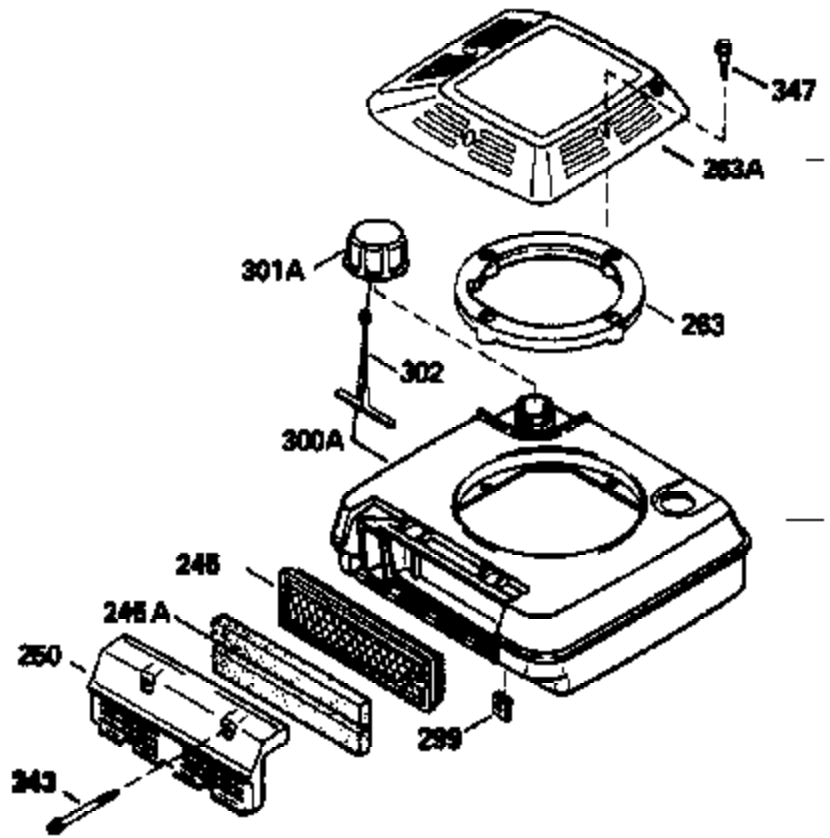

VIEW 2 OF 3

Ref #	Part Number	Qty	Description
118	730194		Rope Guide Kit (Use as required)
238	650932		Screw, 10-32 x 49/64"
239	34338		* Gasket, Air cleaner
241A	35797		Collar, Air cleaner
245A	35066		Filter, Air cleaner
246E	35435		Filter, Pre-air (Use as required)
250C	35065		Cover Assy., Air cleaner
260B	35393		Housing, Blower
287A	650735		Screw, 10-24 x 3/8" (Use as required)
287A			Pop Rivet (3/16" Dia.) (Purchase locally)
287B	650884		Screw, 8-32 x 1/2"
301A	35355		Fuel Cap (Use as required)
354	35025		Staple (Not used on all models)
357	34985		Rope Stop & Staple Assy. (Incl. 354)
370J	34870		Decal, Instruction (Optional)
370H	34387		Decal, Instruction (Optional)
390B	590621		Rewind Starter (Refer to Division 5, Section C, page 34 or Fiche 8A, Grid G-5 for breakdown)
425	730571		Starter Muff Kit (Incl.370J,426,427)(Opt.)
426	32203		Starter Air Cleaner (Optional)
427	32204		Starter Air Cleaner Bracket (Optional)
436	611006		Stator Plate Ass'y.(Incl.377,378,437, 442-448)
437	30551		Spring, Breaker box cover
438	610947		Cover, Dust
439	610955		Gasket, Stator cover
440	30992		Cam, Breaker
442	610385		Washer
443	610408		Nut, 8-32
444	29181		Breaker Fastening Screw & Washer
445	610593		Condenser Fastening Screw
446	33356		Terminal, Ground