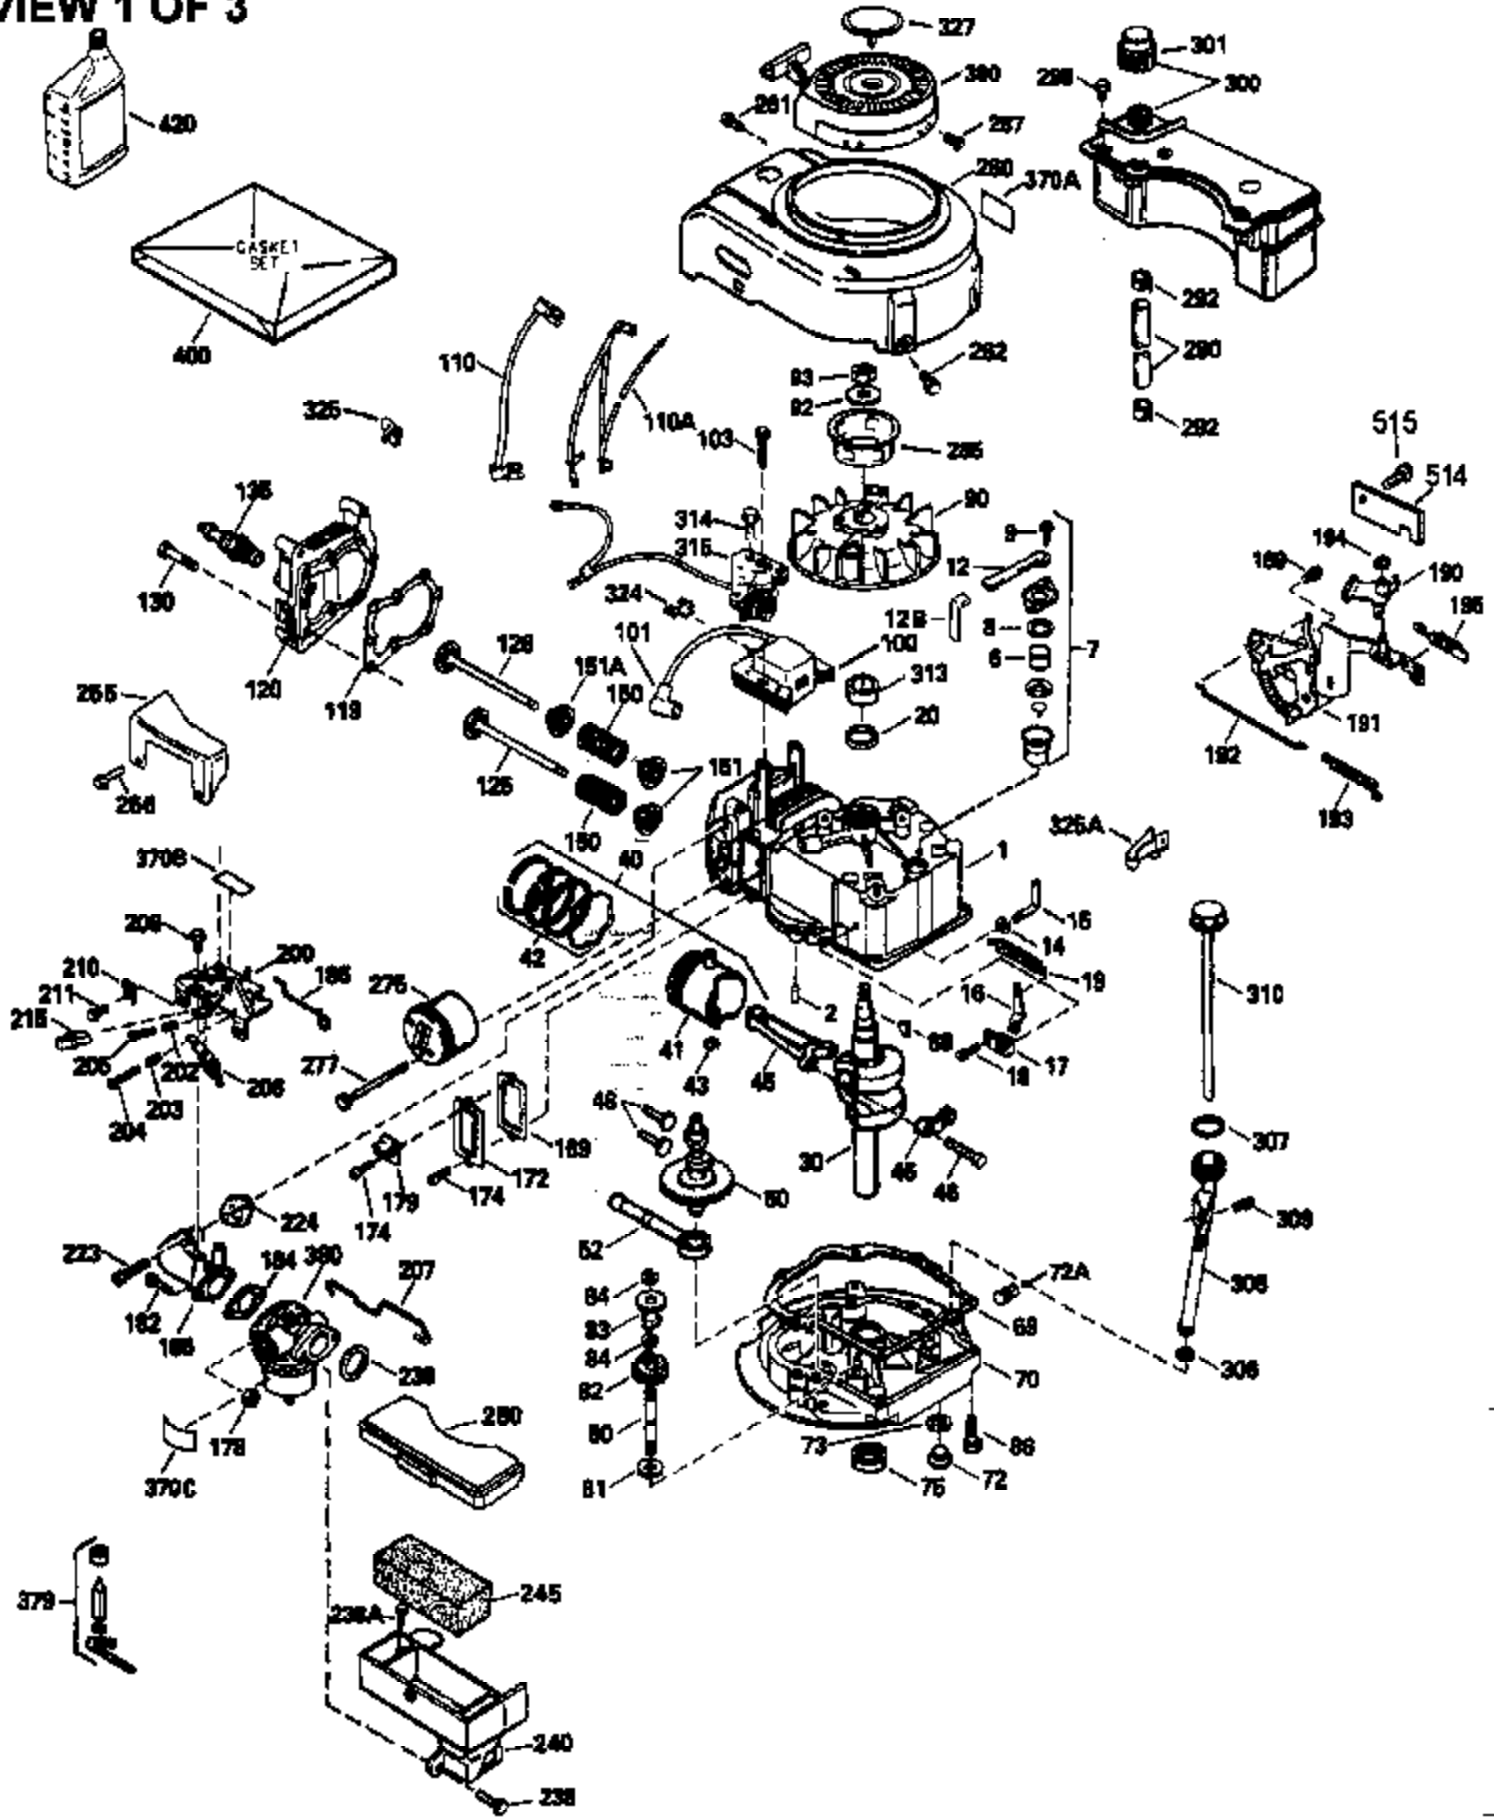

VIEW 1 OF 3

Ref #	Part Number	Qty	Description
1	35513		Cylinder (Incl. 2 & 20) (2-5/8" Bore)
2	26727		Pin, Dowel
6	33734		Element, Breather
7	34214A		Breather Ass'y. (Incl. 6, 8, 9, 12 , & 12A)
8	33735		* Gasket, Breather
9	30200		Screw, 10-24 x 9/16"
12	33886		Tube, Breather
14	28277		Washer, Flat
15	30589		Rod, Governor (Incl. 14)
16	31383A		Lever, Governor
17	31335		Clamp, Governor lever
18	650548		Screw, 8-32 x 5/16"
19	31361		Spring, Extension
20	32600		Seal, Oil
30	35753A		Crankshaft
40	35544		Piston, Pin & Ring Set (Std.) (2-5/8" Bore)
40	35545		Piston, Pin & Ring Set (.010" OS)
40	35546		Piston, Pin & Ring Set (.020" OS)
41	35541		Piston & Pin Ass'y. (Incl. 43)(Std.) (2-5/8")
41	35542		Piston & Pin Ass'y. (Incl. 43) (.010" OS)
41	35543		Piston & Pin Ass'y. (Incl. 43) (.020" OS)
42	35547		Ring Set (Std.) (2-5/8" Bore)
42	35548		Ring Set (.010" OS)
42	35549		Ring Set (.020" OS)
43	20381		Ring, Piston pin retaining
45	32875		Rod Assy., Connecting (Incl. 46)
46	32610A		Bolt, Connecting rod
48	27241		Lifter, Valve
50	33553		Camshaft (MCR)
52	29914		Oil Pump Assy.
69	35261		* Gasket, Mounting flange
70	35179A		Flange Ass'y. (Incl. 72, 73, 75 & 80)
72	30572		Plug, Oil drain (Incl. 73)
73	28833		* Drain Plug Gasket (Not req. W/plastic plug)
75	27897		Seal, Oil
80	30574		Shaft, Governor
81	30590A		Washer, Flat
82	30591		Gear Assy., Governor (Incl. 81)
83	30588A		Spool, Governor
84	29193		Ring, Retaining
86	650488		Screw, 1/4-20 x 1-1/4"
89	610961		Flywheel Key
90	611123		Flywheel
92	650815		Washer, Belleville
93	650816		Nut, Flywheel
100	34443A		Solid State Ignition
100	730207		Magneto-to-Solid State Conv. Kit (Includes solid state module, solid state flywheel key, and instructions.) (Use as required on external ignition engines only.)
101	610118		Cover, Spark plug (Use as required)
103	650814		Screw, Torx T-15, 10-24 x 1"
110	34231		Ground Wire
118	730194		Rope Guide Kit (Use as required)
119	33015A		* Gasket, Head
120	34342		Head, Cylinder
125	29314B		Intake Valve (Std.) (Incl. 151) (Conventional Ports)
125	29315C		Intake Valve (1/32" OS) (Incl. 151) (Conventional Ports)