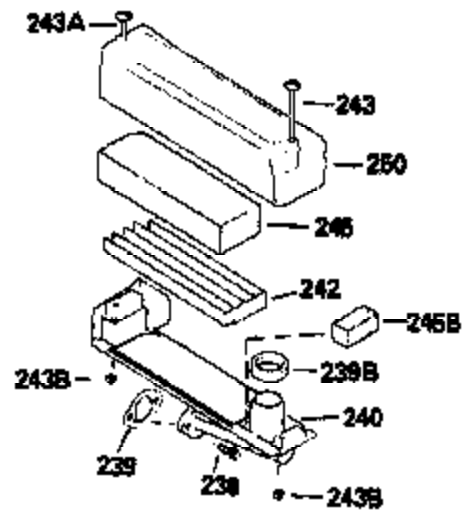

VIEW 3 OF 3

Ref #	Part Number	Qty	Description
19	31361		Spring, Extension
69	35261		* Gasket, Mounting flange
118	730194		Rope Guide Kit (Use as required)
182	6201		Screw, 1/4-28 x 7/8"
185	31384A		Pipe, Intake (Incl. 224)
186	34337		Link, Governor spring
206	610973		Terminal (Use as required)
209	30200		Screw, 10-24 x 9/16"
223	650451		Screw, 1/4-20 x 1"
238	650932		Screw, 10-32 x 49/64"
239	34338		* Gasket, Air cleaner
241A	35797		Collar, Air cleaner
245A	35066		Filter, Air cleaner
246E	35435		Filter, Pre-air (Use as required)
250C	35065		Cover Assy., Air cleaner
260B	35393		Housing, Blower
274	26754A		* Gasket, Exhaust (Use as required)
277A	30063		Screw, Torx T-30, 1/4-20 x 1/2" (Use as req.)
277	650795		Screw, 1/4-20 x 2-1/4" (Use as required)
277	650774		Screw, 1/4-20 x 2-3/8" (Use as required)
277	792005		Screw, 1/4-20 x 2-1/2" (Use as required)
287B	650884		Screw, 8-32 x 1/2"
354	35025		Staple (Not used on all models)
370H	34387		Decal, Instruction (Optional)
370J	34870		Decal, Instruction (Optional)
390B	590621		Rewind Starter (Refer to Division 5, Section C, page 34 or Fiche 8A, Grid G-5 for breakdown)
410	730574		Debris Screen Kit(Incl.370H,411-413)(Opt.)
411	35596		Screen, Debris (Optional)
412	35597		Bracket, Debris screen (Optional)
413	650910		Screw, 8-32 x 1/4 (Optional)
415	730162		Muffler Adapter Kit(Incl.274,277)(Use as req)
425	730571		Starter Muff Kit (Incl.370J,426,427)(Opt.)
426	32203		Starter Air Cleaner (Optional)
427	32204		Starter Air Cleaner Bracket (Optional)
436	611006		Stator Plate Ass'y.(Incl.377,378,437, 442-448)
437	30551		Spring, Breaker box cover
438	610947		Cover, Dust
439	610955		Gasket, Stator cover
440	30992		Cam, Breaker
442	610385		Washer
443	610408		Nut, 8-32
444	29181		Breaker Fastening Screw & Washer
445	610593		Condenser Fastening Screw
446	33356		Terminal, Ground