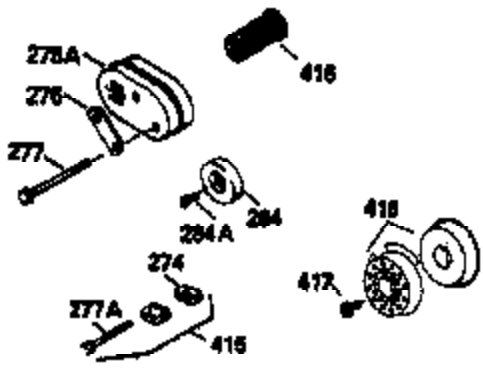

VIEW 3 OF 3

Ref #	Part Number	Qty	Description
19	31361		Spring, Extension
69	35261		* Gasket, Mounting flange
118	730194		Rope Guide Kit (Use as required)
182	6201		Screw, 1/4-28 x 7/8"
185	31384A		Pipe, Intake (Incl. 224)
186	34337		Link, Governor spring
206	610973		Terminal (Use as required)
209	30200		Screw, 10-24 x 9/16"
223	650451		Screw, 1/4-20 x 1"
238	650932		Screw, 10-32 x 49/64"
239	34338		* Gasket, Air cleaner
241A	35797		Collar, Air cleaner
245A	35066		Filter, Air cleaner
246E	35435		Filter, Pre-air (Use as required)
250C	35065		Cover Assy., Air cleaner
260B	35393		Housing, Blower
274	26754A		* Gasket, Exhaust (Use as required)
277A	30063		Screw, Torx T-30, 1/4-20 x 1/2" (Use as req.)
277	650795		Screw, 1/4-20 x 2-1/4" (Use as required)
277	650774		Screw, 1/4-20 x 2-3/8" (Use as required)
277	792005		Screw, 1/4-20 x 2-1/2" (Use as required)
287B	650884		Screw, 8-32 x 1/2"
354	35025		Staple (Not used on all models)
370H	34387		Decal, Instruction (Optional)
370J	34870		Decal, Instruction (Optional)
390B	590621		Rewind Starter (Refer to Division 5, Section C, page 34 or Fiche 8A, Grid G-5 for breakdown)
410	730574		Debris Screen Kit(Incl.370H,411-413)(Opt.)
411	35596		Screen, Debris (Optional)
412	35597		Bracket, Debris screen (Optional)
413	650910		Screw, 8-32 x 1/4 (Optional)
415	730162		Muffler Adapter Kit(Incl.274,277)(Use as req)
425	730571		Starter Muff Kit (Incl.370J,426,427)(Opt.)
426	32203		Starter Air Cleaner (Optional)
427	32204		Starter Air Cleaner Bracket (Optional)
436	611006		Stator Plate Ass'y.(Incl.377,378,437, 442-448)
437	30551		Spring, Breaker box cover
438	610947		Cover, Dust
439	610955		Gasket, Stator cover
440	30992		Cam, Breaker
442	610385		Washer
443	610408		Nut, 8-32
444	29181		Breaker Fastening Screw & Washer
445	610593		Condenser Fastening Screw
446	33356		Terminal, Ground