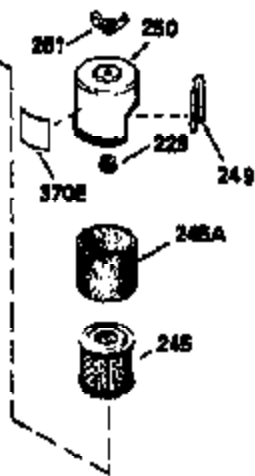

Ref #	Part Number	Qty	Description
238	650932		Screw, 10-32 x 49/64"
245	35066		Filter, Air cleaner
246D	35435		Filter, Pre-Air (Optional)
250A	35065		Cover Assy., Air cleaner
287	650884		Screw, 8-32 x 1/2"
298	28763		Screw, 10-32 x 35/64"
300B	34369A		Fuel Tank (Incl. 292 & 301A)
301A	35355		Fuel Cap (Use as required)
370C	35167		Decal, Throttle
370G	34387		Decal, Instruction (Optional)

ILLUSTRATION SHOWS TYPICAL PARTS ONLY. ORDER BY PART NUMBER. PARTS NOT LISTED ARE SUPPLIED BY OEM.

VIEW 3 OF 3