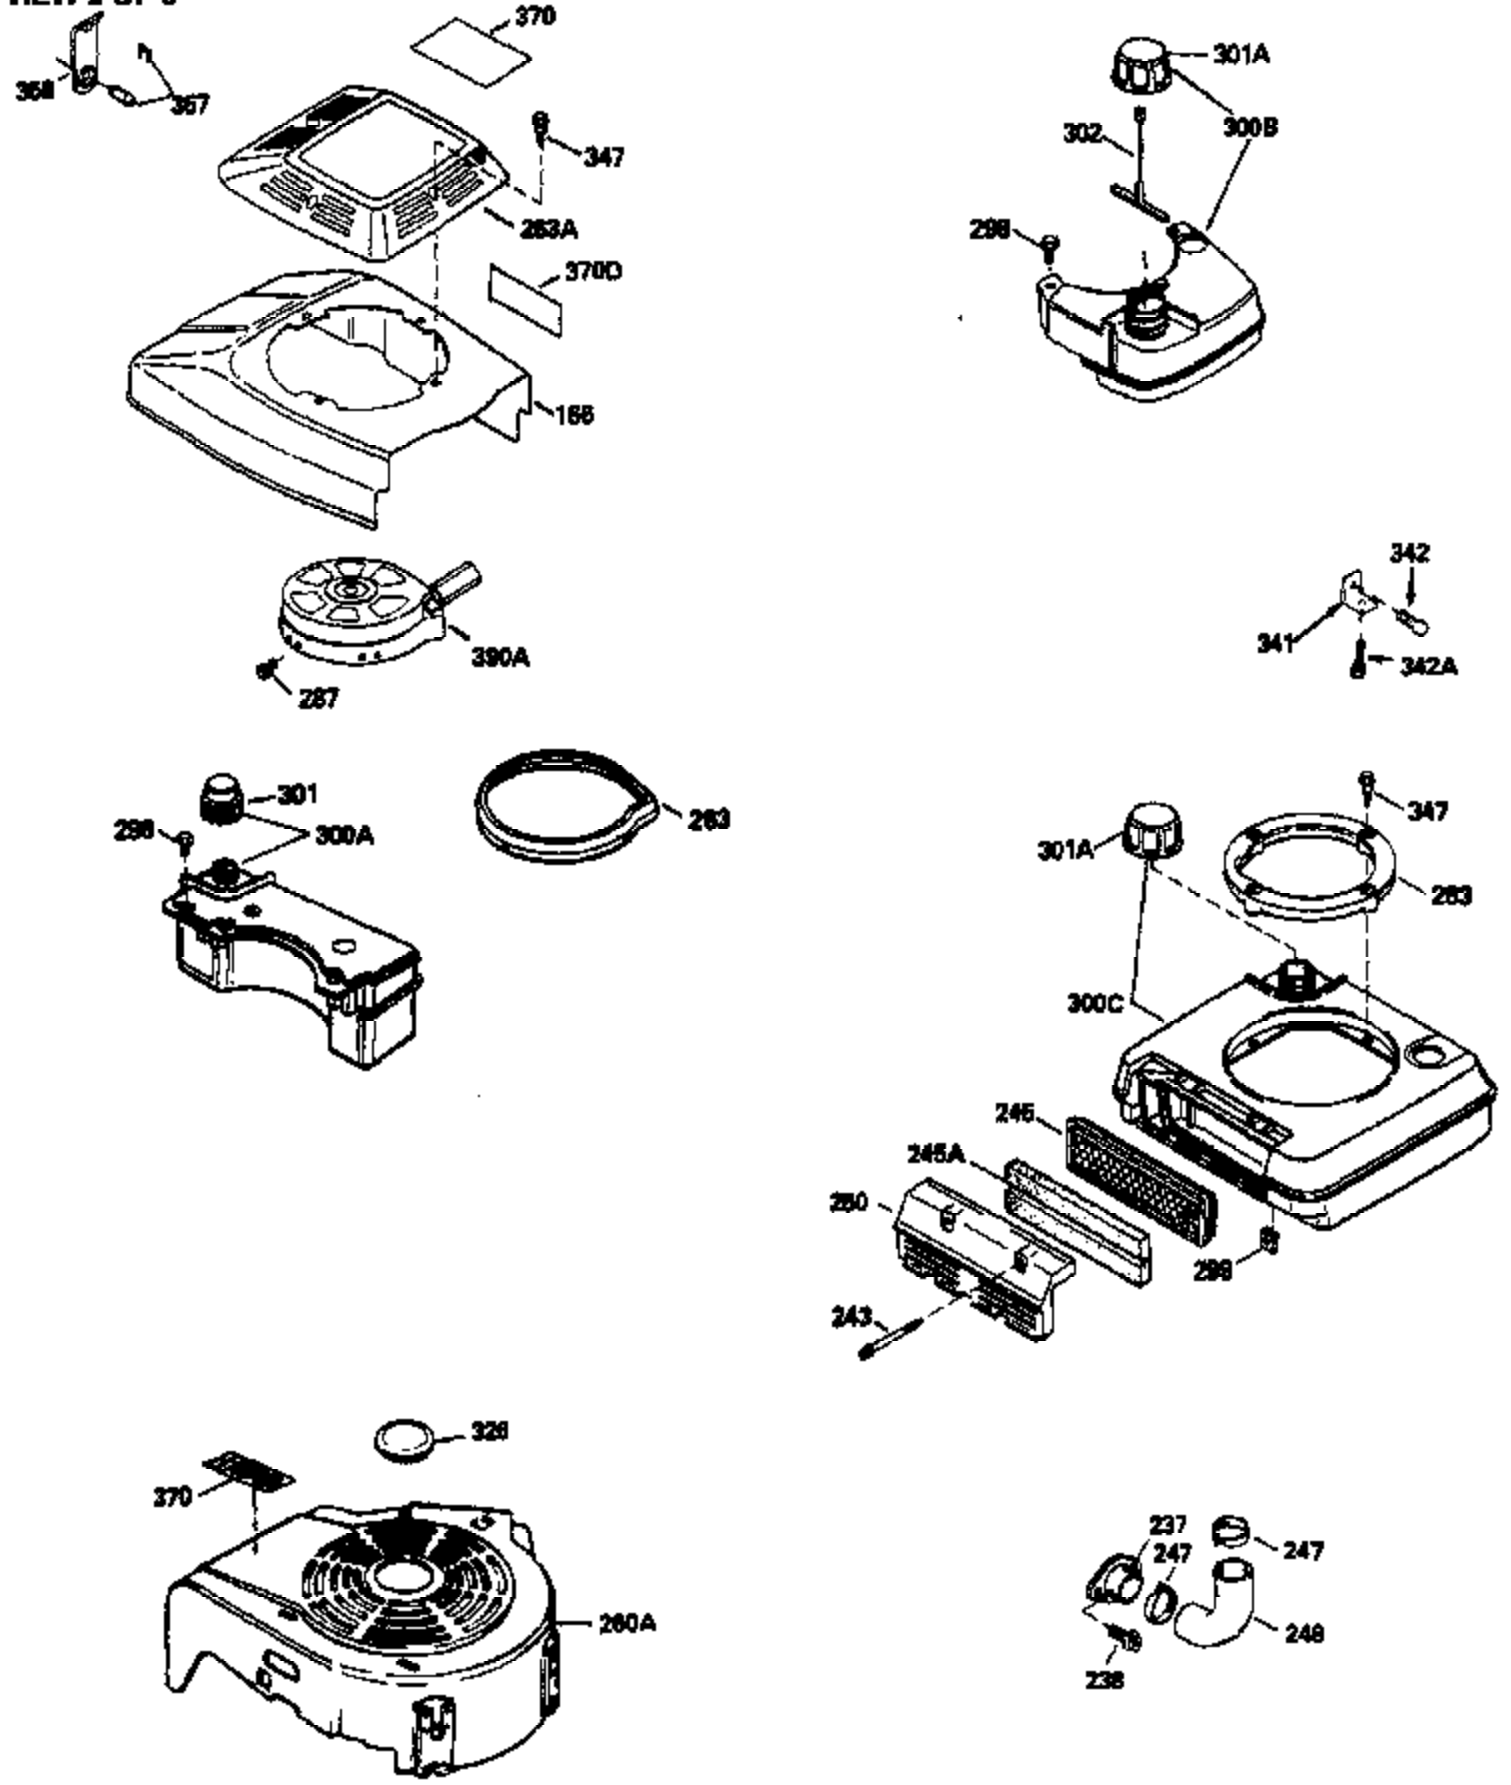

ILLUSTRATION SHOWS TYPICAL PARTS ONLY. ORDER BY PART NUMBER. PARTS NOT LISTED ARE SUPPLIED BY OEM.

VIEW 2 OF 3

Ref #	Part Number	Qty	Description
238	650932		Screw, 10-32 x 49/64"
245	35066		Filter, Air cleaner
246D	35435		Filter, Pre-Air (Optional)
250A	35065		Cover Assy., Air cleaner
287	650884		Screw, 8-32 x 1/2"
298	28763		Screw, 10-32 x 35/64"
300B	34369A		Fuel Tank (Incl. 292 & 301A)
301A	35355		Fuel Cap (Use as required)
370C	35167		Decal, Throttle
370G	34387		Decal, Instruction (Optional)