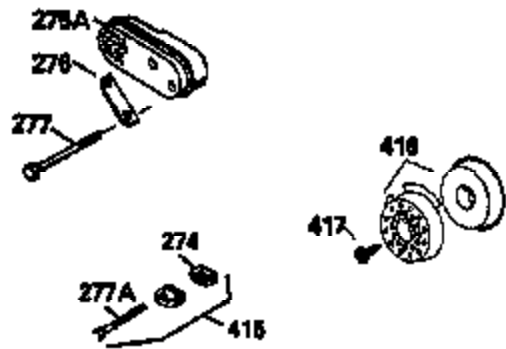

ILLUSTRATION SHOWS TYPICAL PARTS ONLY. ORDER BY PART NUMBER. PARTS NOT LISTED ARE SUPPLIED BY OEM.

VIEW 2 OF 3

Ref #	Part Number	Qty	Description
238	650932		Screw, 10-32 x 49/64"
245	35066		Filter, Air cleaner
246D	35435		Filter, Pre-Air (Optional)
250A	35065		Cover Assy., Air cleaner
287	650884		Screw, 8-32 x 1/2"
298	28763		Screw, 10-32 x 35/64"
300B	34369A		Fuel Tank (Incl. 292 & 301A)
301A	35355		Fuel Cap (Use as required)
370C	35167		Decal, Throttle
370G	34387		Decal, Instruction (Optional)

ILLUSTRATION SHOWS TYPICAL PARTS ONLY. ORDER BY PART NUMBER. PARTS NOT LISTED ARE SUPPLIED BY OEM.

VIEW 3 OF 3

Ref #	Part Number	Qty	Description
	19 31361		Spring, Extension
	69 35261		* Gasket, Mounting flange
	182 6201		Screw, 1/4-28 x 7/8"
	185 31384A		Pipe, Intake (Incl. 224)
	186 35932		Link, Governor spring
	223 650451		Screw, 1/4-20 x 1"
	238 650932		Screw, 10-32 x 49/64"
	239 34338		* Gasket, Air cleaner
	241 35797		Collar, Air cleaner
	245 35066		Filter, Air cleaner
	246D 35435		Filter, Pre-Air (Optional)
	250A 35065		Cover Assy., Air cleaner
	260 35393		Housing, Blower
	277A 30063		Screw, Torx T-30, 1/4-20 x 1/2" (Use as req.)
	277 650795		Screw, 1/4-20 x 2-1/4" (Use as requir ed)
	370C 35167		Decal, Throttle
	370G 34387		Decal, Instruction (Optional)
	410 730574		Opt.Debris Screen Kit (Incl.370G,411, 412,413)
	411 35596		Debris Screen (Optional)
	412 35597		Debris Screen Bracket (Optional)
	413 650910		Screw, 8-32 x 1/4 (Optional)
	415 730162		Muffler Adapter Kit(In.274,277A)(Use as req.)