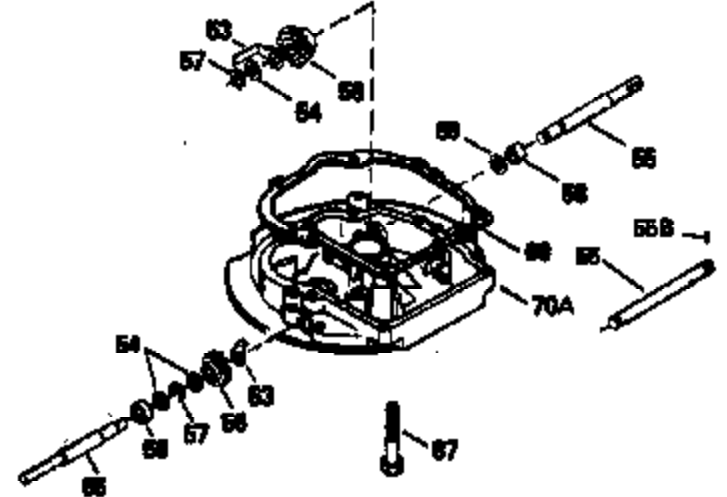

ILLUSTRATION SHOWS TYPICAL PARTS ONLY. ORDER BY PART NUMBER. PARTS NOT LISTED ARE SUPPLIED BY OEM.

VIEW 2 OF 3

Ref #	Part Number	Qty	Description
238	650932		Screw, 10-32 x 49/64"
245	35066		Filter, Air cleaner
246D	35435		Filter, Pre-Air (Optional)
250A	35065		Cover Assy., Air cleaner
287	650884		Screw, 8-32 x 1/2"
298	28763		Screw, 10-32 x 35/64"
300B	34369A		Fuel Tank (Incl. 292 & 301A)
301A	35355		Fuel Cap (Use as required)
370C	35167		Decal, Throttle
370G	34387		Decal, Instruction (Optional)

ILLUSTRATION SHOWS TYPICAL PARTS ONLY. ORDER BY PART NUMBER. PARTS NOT LISTED ARE SUPPLIED BY OEM.

VIEW 3 OF 3

Ref #	Part Number	Qty	Description
	19 31361		Spring, Extension
	69 35261		* Gasket, Mounting flange
	182 6201		Screw, 1/4-28 x 7/8"
	185 31384A		Pipe, Intake (Incl. 224)
	186 35932		Link, Governor spring
	223 650451		Screw, 1/4-20 x 1"
	238 650932		Screw, 10-32 x 49/64"
	239 34338		* Gasket, Air cleaner
	241 35797		Collar, Air cleaner
	245 35066		Filter, Air cleaner
	246D 35435		Filter, Pre-Air (Optional)
	250A 35065		Cover Assy., Air cleaner
	260 35393		Housing, Blower
	277A 30063		Screw, Torx T-30, 1/4-20 x 1/2" (Use as req.)
	277 650795		Screw, 1/4-20 x 2-1/4" (Use as requir ed)
	370C 35167		Decal, Throttle
	370G 34387		Decal, Instruction (Optional)
	410 730574		Opt.Debris Screen Kit (Incl.370G,411, 412,413)
	411 35596		Debris Screen (Optional)
	412 35597		Debris Screen Bracket (Optional)
	413 650910		Screw, 8-32 x 1/4 (Optional)
	415 730162		Muffler Adapter Kit(In.274,277A)(Use as req.)