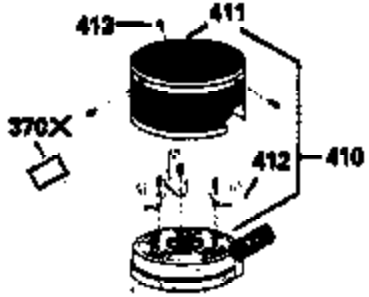

Ref #	Part Number	Qty	Description
238	650932		Screw, 10-32 x 49/64"
245	35066		Filter, Air cleaner
246D	35435		Filter, Pre-Air (Optional)
250A	35065		Cover Assy., Air cleaner
287	650884		Screw, 8-32 x 1/2"
298	28763		Screw, 10-32 x 35/64"
300B	34369A		Fuel Tank (Incl. 292 & 301A)
301A	35355		Fuel Cap (Use as required)
370C	35167		Decal, Throttle
370G	34387		Decal, Instruction (Optional)

ILLUSTRATION SHOWS TYPICAL PARTS ONLY. ORDER BY PART NUMBER. PARTS NOT LISTED ARE SUPPLIED BY OEM.

VIEW 3 OF 3