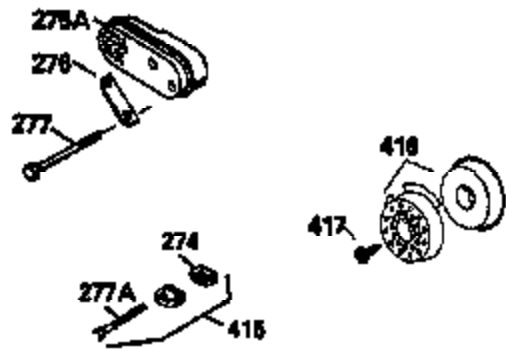

ILLUSTRATION SHOWS TYPICAL PARTS ONLY. ORDER BY PART NUMBER. PARTS NOT LISTED ARE SUPPLIED BY OEM.

VIEW 3 OF 3

Ref #	Part Number	Qty	Description
12B	34695	1	Breather Tube Elbow
19	31361	1	Extension Spring
69	35261	1	* Mounting Flange Gasket
182	6201	2	Screw, 1/4-28 x 7/8"
185	31384A	1	Intake Pipe (Incl. 224)
186	35932	1	Governor Link
223	650451	2	Screw, 1/4-20 x 1"
238	650932	2	Screw, 10-32 x 49/64"
239A	35066	1	Air Cleaner Filter
239	34338	1	* Air Cleaner Gasket
241	35797	1	Air Cleaner Collar
250	35065	1	Air Cleaner Cover
260	35393	1	Blower Housing
277	650795	2	Screw, 1/4-20 x 2-1/4"
370C	34144	1	Primer Decal