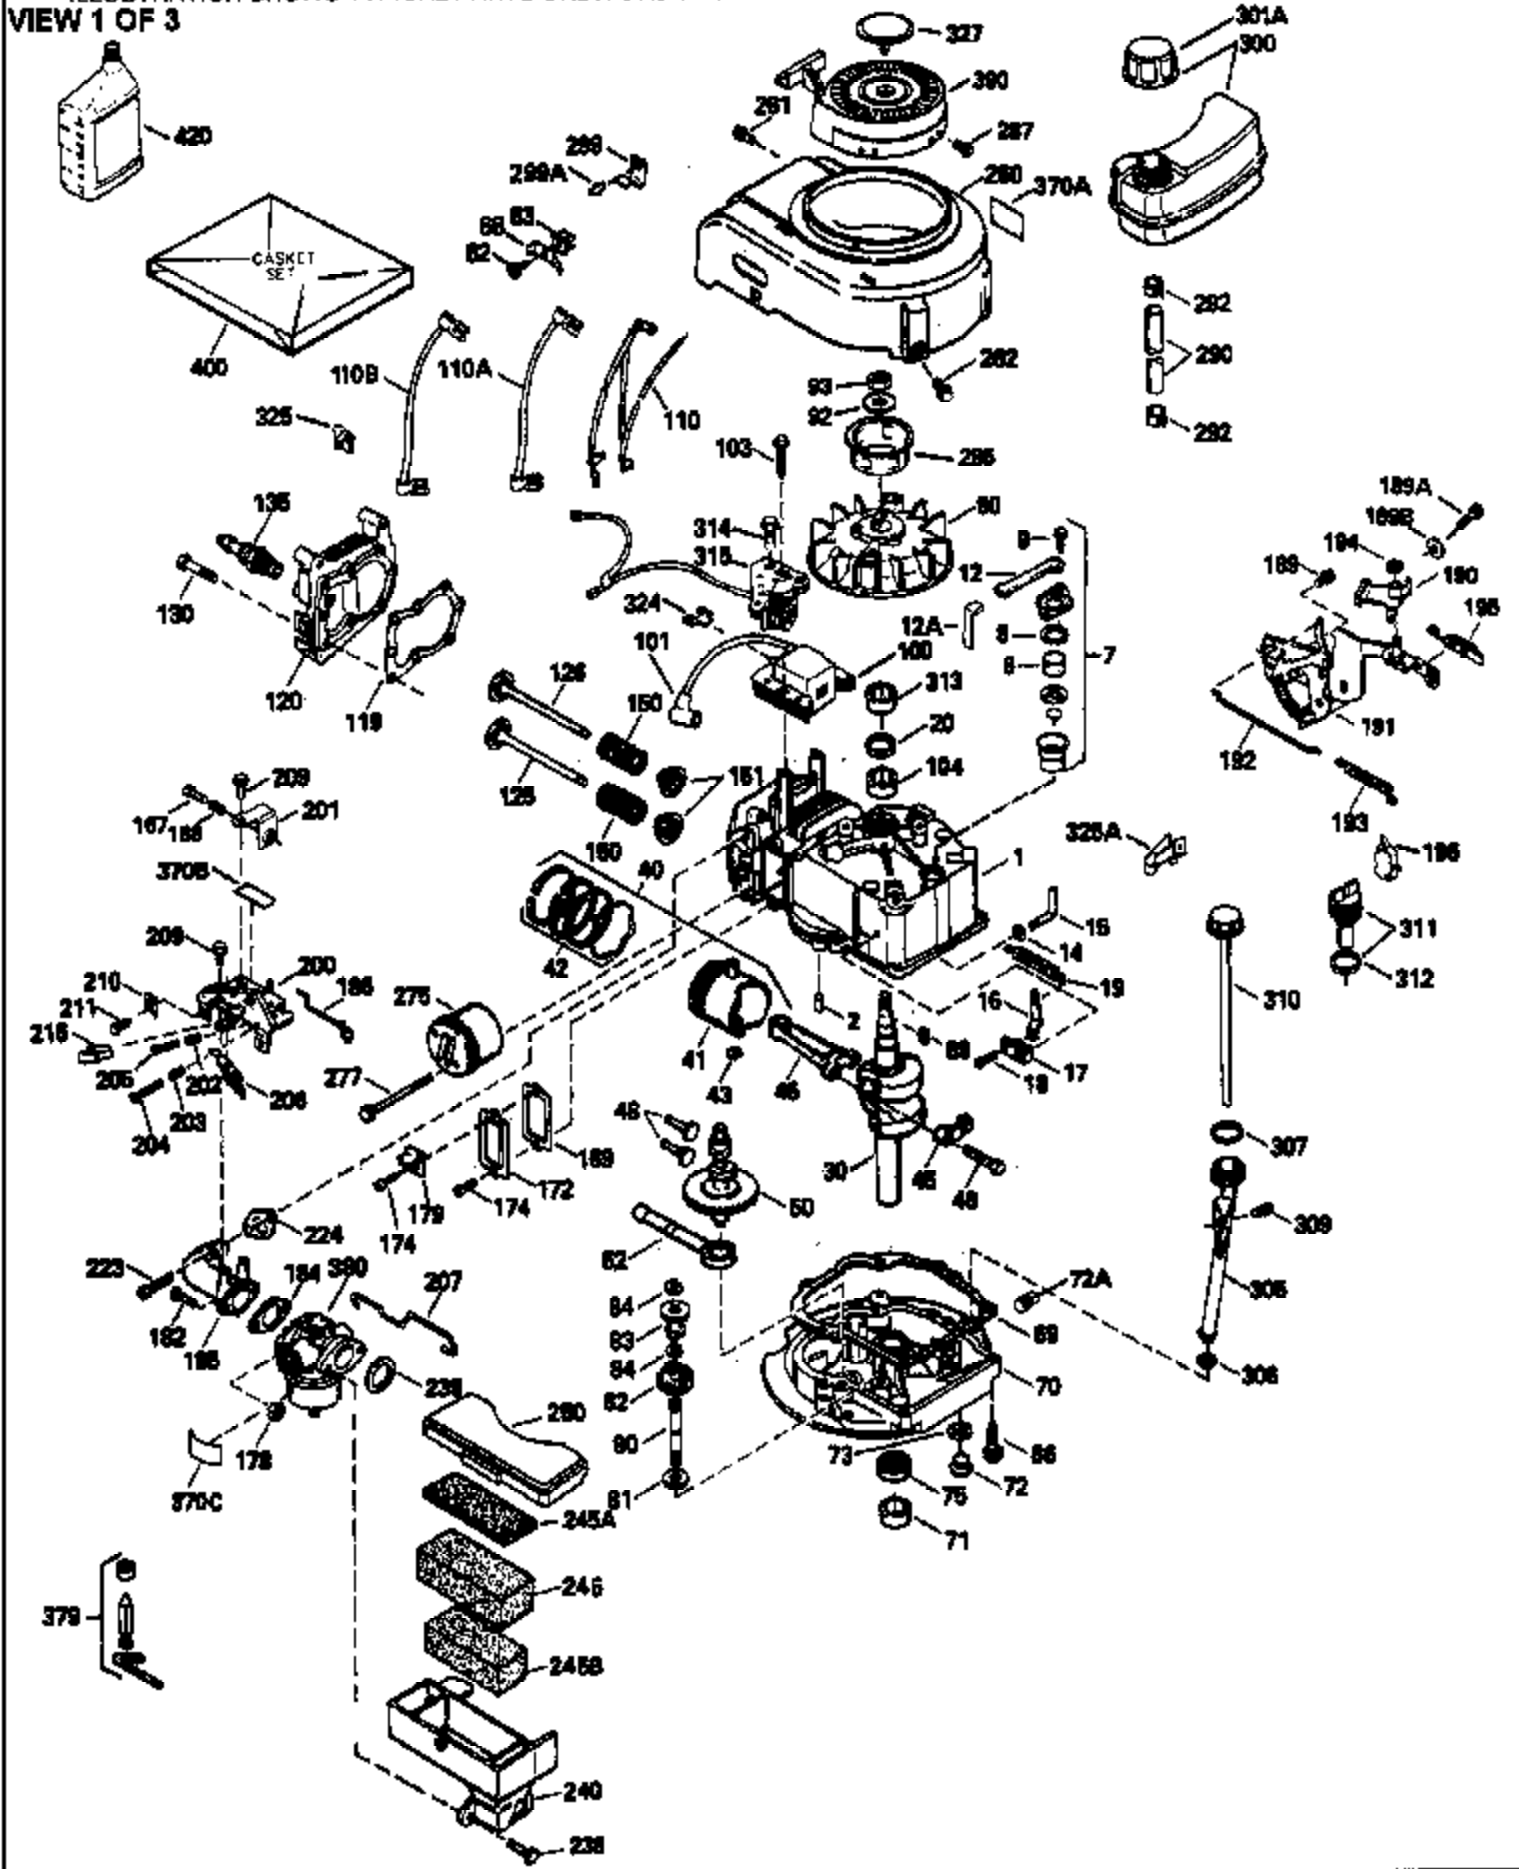

ILLUSTRATION SHOWS TYPICAL PARTS ONLY. ORDER BY PART NUMBER. PARTS NOT LISTED ARE SUPPLIED BY OEM.
VIEW 1 OF 3

Ref #	Part Number	Qty	Description
	1 35010	1	Cylinder (Incl. 2 & 20)
	2 26727	2	Dowel Pin
	6 33734	1	Breather Element
	7 34214A	1	Breather Ass'y. (Incl.6,8,9,12 & 12B)
	8 33735	1	* Breather Gasket
	9 30200	2	Screw, 10-24 x 9/16"
12B	34695	1	Breather Tube Elbow
12	33886	1	Breather Tube
14	28277	1	Washer
15	30589	1	Governor Rod (Incl. 14)
16	31383A	1	Governor Lever
17	31335	1	Governor Lever Clamp
18	650548	1	Screw, 8-32 x 5/16"
19	31361	1	Extension Spring
20	32600	1	Oil Seal
30	35612	1	Crankshaft
40	35544A	1	Piston, Pin & Ring Set (Std.)
40	35545A	1	Piston, Pin & Ring Set (.010" OS)
40	35546	1	Piston, Pin & Ring Set (.020" OS)
41	35541	1	Piston & Pin Ass'y. (Std.) (Incl. 43)
41	35542	1	Piston & Pin Ass'y. (.010" OS) (Incl. 43)
41	35543	1	Piston & Pin Ass'y. (.020" OS) (Incl. 43)
42	35547A	1	Ring Set (Std.)
42	35548A	1	Ring Set (.010" OS)
42	35549	1	Ring Set (.020" OS)
43	20381	2	Piston Pin Retaining Ring
45	32875	1	Connecting Rod Ass'y. (Incl. 46)
46	32610A	2	Connecting Rod Bolt
48	27241	2	Valve Lifter
50	33148A	1	Camshaft (MCR)
52	29914	1	Oil Pump Ass'y.
69	35261	1	* Mounting Flange Gasket
70	34311C	1	Mounting Flange (Incl. 72, 75 & 80)
72	36083	1	Oil Drain Plug
75	27897	1	Oil Seal
80	30574A	1	Governor Shaft
81	30590A	1	Washer
82	30591	1	Governor Gear Ass'y. (Incl. 81)
83	30588A	1	Governor Spool
84	29193	2	Retaining Ring
86	650488	6	Screw, 1/4-20 x 1-1/4"
89	611004	1	Flywheel Key
90	611112	1	Flywheel
92	650815	1	Belleville Washer
93	650816	1	Flywheel Nut
100	34443A	1	Solid State Ignition
101	610118	1	Spark Plug Cover
103	650814	2	Screw, Torx T-15, 10-24 x 1"
110	34961	1	Ground Wire
119	33015A	1	* Cylinder Head Gasket
120	34342	1	Cylinder Head
125	29313C	1	Exhaust Valve (Std.) (Incl. 151)
125	29315C	1	Exhaust Valve (1/32" OS) (Incl. 151)
126	29314B	1	Intake Valve (Std.) (Incl. 151)
126	29315C	1	Intake Valve (1/32" OS) (Incl. 151)
130	6021A	8	Screw, 5/16-18 x 1-1/2"
135	35395	1	Resistor Spark Plug (RJ19LM)
150	31672	2	Valve Spring