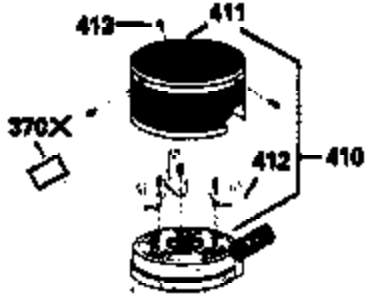

ILLUSTRATION SHOWS TYPICAL PARTS ONLY. ORDER BY PART NUMBER. PARTS NOT LISTED ARE SUPPLIED BY OEM.

VIEW 3 OF 3

Ref #	Part Number	Qty	Description
12B	34695	1	Breather Tube Elbow
19	31361	1	Extension Spring
69	35261	1	* Mounting Flange Gasket
182	6201	2	Screw, 1/4-28 x 7/8"
185	31384A	1	Intake Pipe (Incl. 224)
186	35932	1	Governor Link
223	650451	2	Screw, 1/4-20 x 1"
238	650932	2	Screw, 10-32 x 49/64"
239A	35066	1	Air Cleaner Filter
239	34338	1	* Air Cleaner Gasket
241	35797	1	Air Cleaner Collar
250	35065	1	Air Cleaner Cover
260	35393	1	Blower Housing
277	650795	2	Screw, 1/4-20 x 2-1/4"
370C	34144	1	Primer Decal