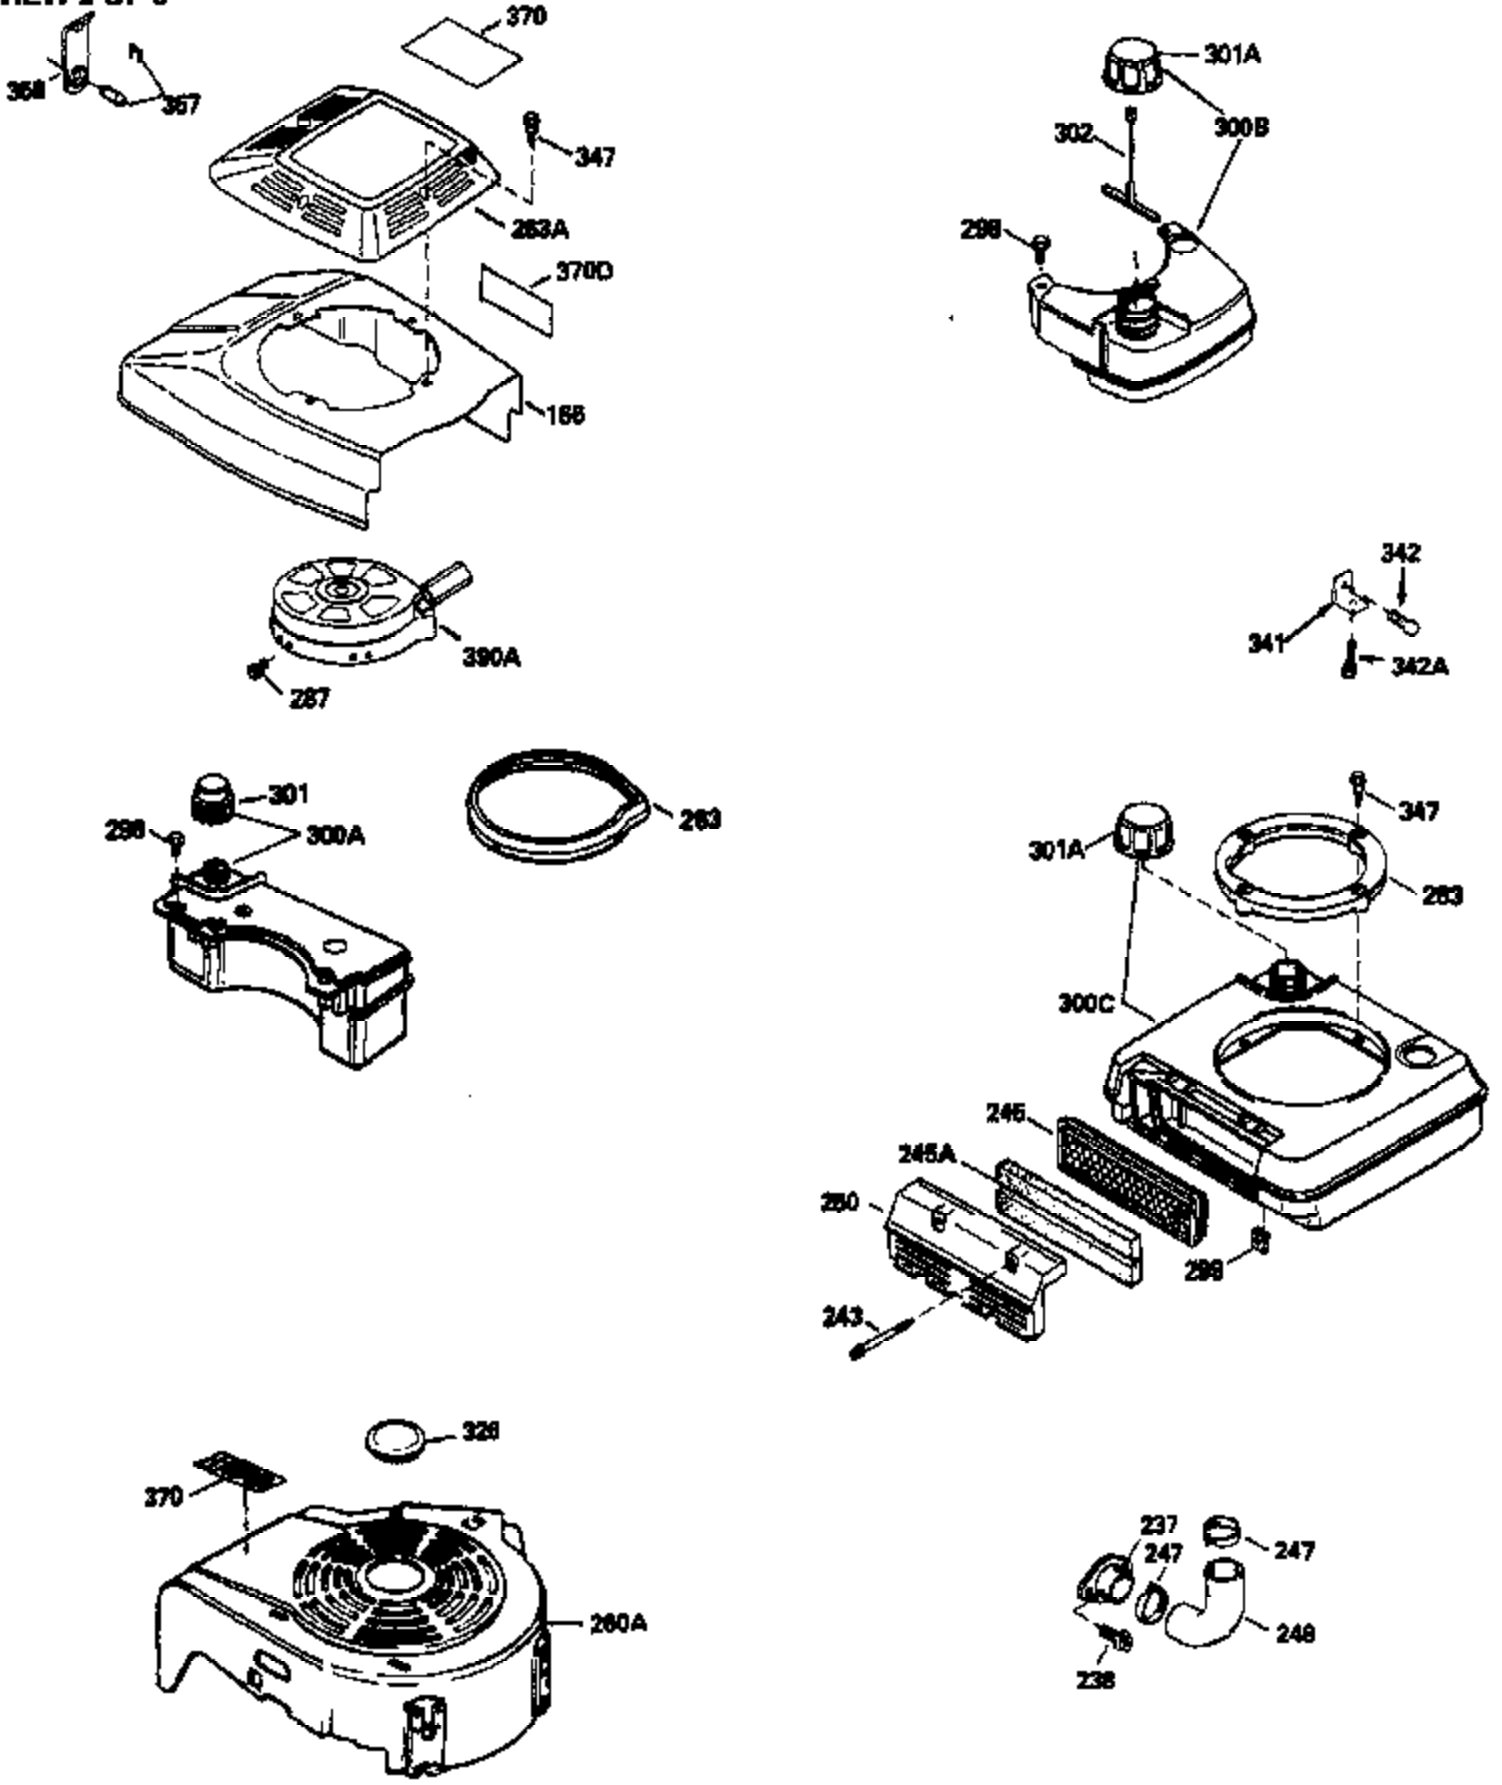

ILLUSTRATION SHOWS TYPICAL PARTS ONLY. ORDER BY PART NUMBER. PARTS NOT LISTED ARE SUPPLIED BY OEM.
VIEW 2 OF 3

Ref #	Part Number	Qty	Description
12B	34695	1	Breather Tube Elbow
238	650932	2	Screw, 10-32 x 49/64"
250	35065	1	Air Cleaner Cover
287	650884	2	Screw, 8-32 x 1/2"
298	28763	3	Screw, 10-32 x 35/64"
301	35355	1	Fuel Cap
370C	34144	1	Primer Decal