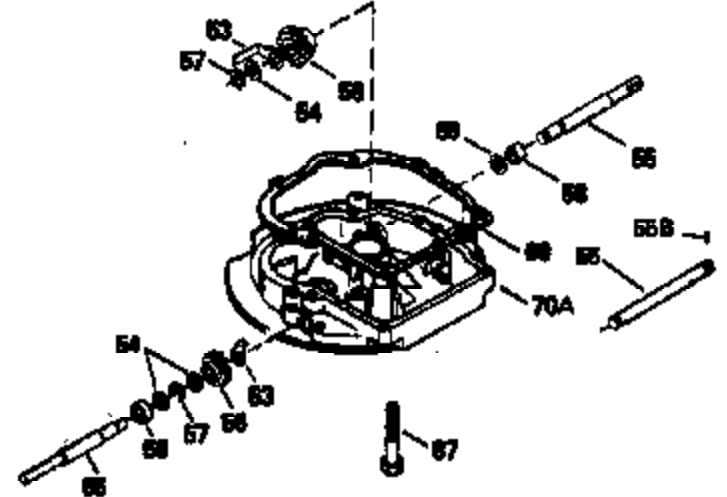

ILLUSTRATION SHOWS TYPICAL PARTS ONLY. ORDER BY PART NUMBER. PARTS NOT LISTED ARE SUPPLIED BY OEM.

VIEW 3 OF 3

Ref #	Part Number	Qty	Description
12B	34695	1	Breather Tube Elbow
19	31361	1	Extension Spring
69	35261	1	* Mounting Flange Gasket
182	6201	2	Screw, 1/4-28 x 7/8"
185	31384A	1	Intake Pipe (Incl. 224)
186	35932	1	Governor Link
223	650451	2	Screw, 1/4-20 x 1"
238	650932	2	Screw, 10-32 x 49/64"
239A	35066	1	Air Cleaner Filter
239	34338	1	* Air Cleaner Gasket
241	35797	1	Air Cleaner Collar
250	35065	1	Air Cleaner Cover
260	35393	1	Blower Housing
277	650795	2	Screw, 1/4-20 x 2-1/4"
370C	34144	1	Primer Decal