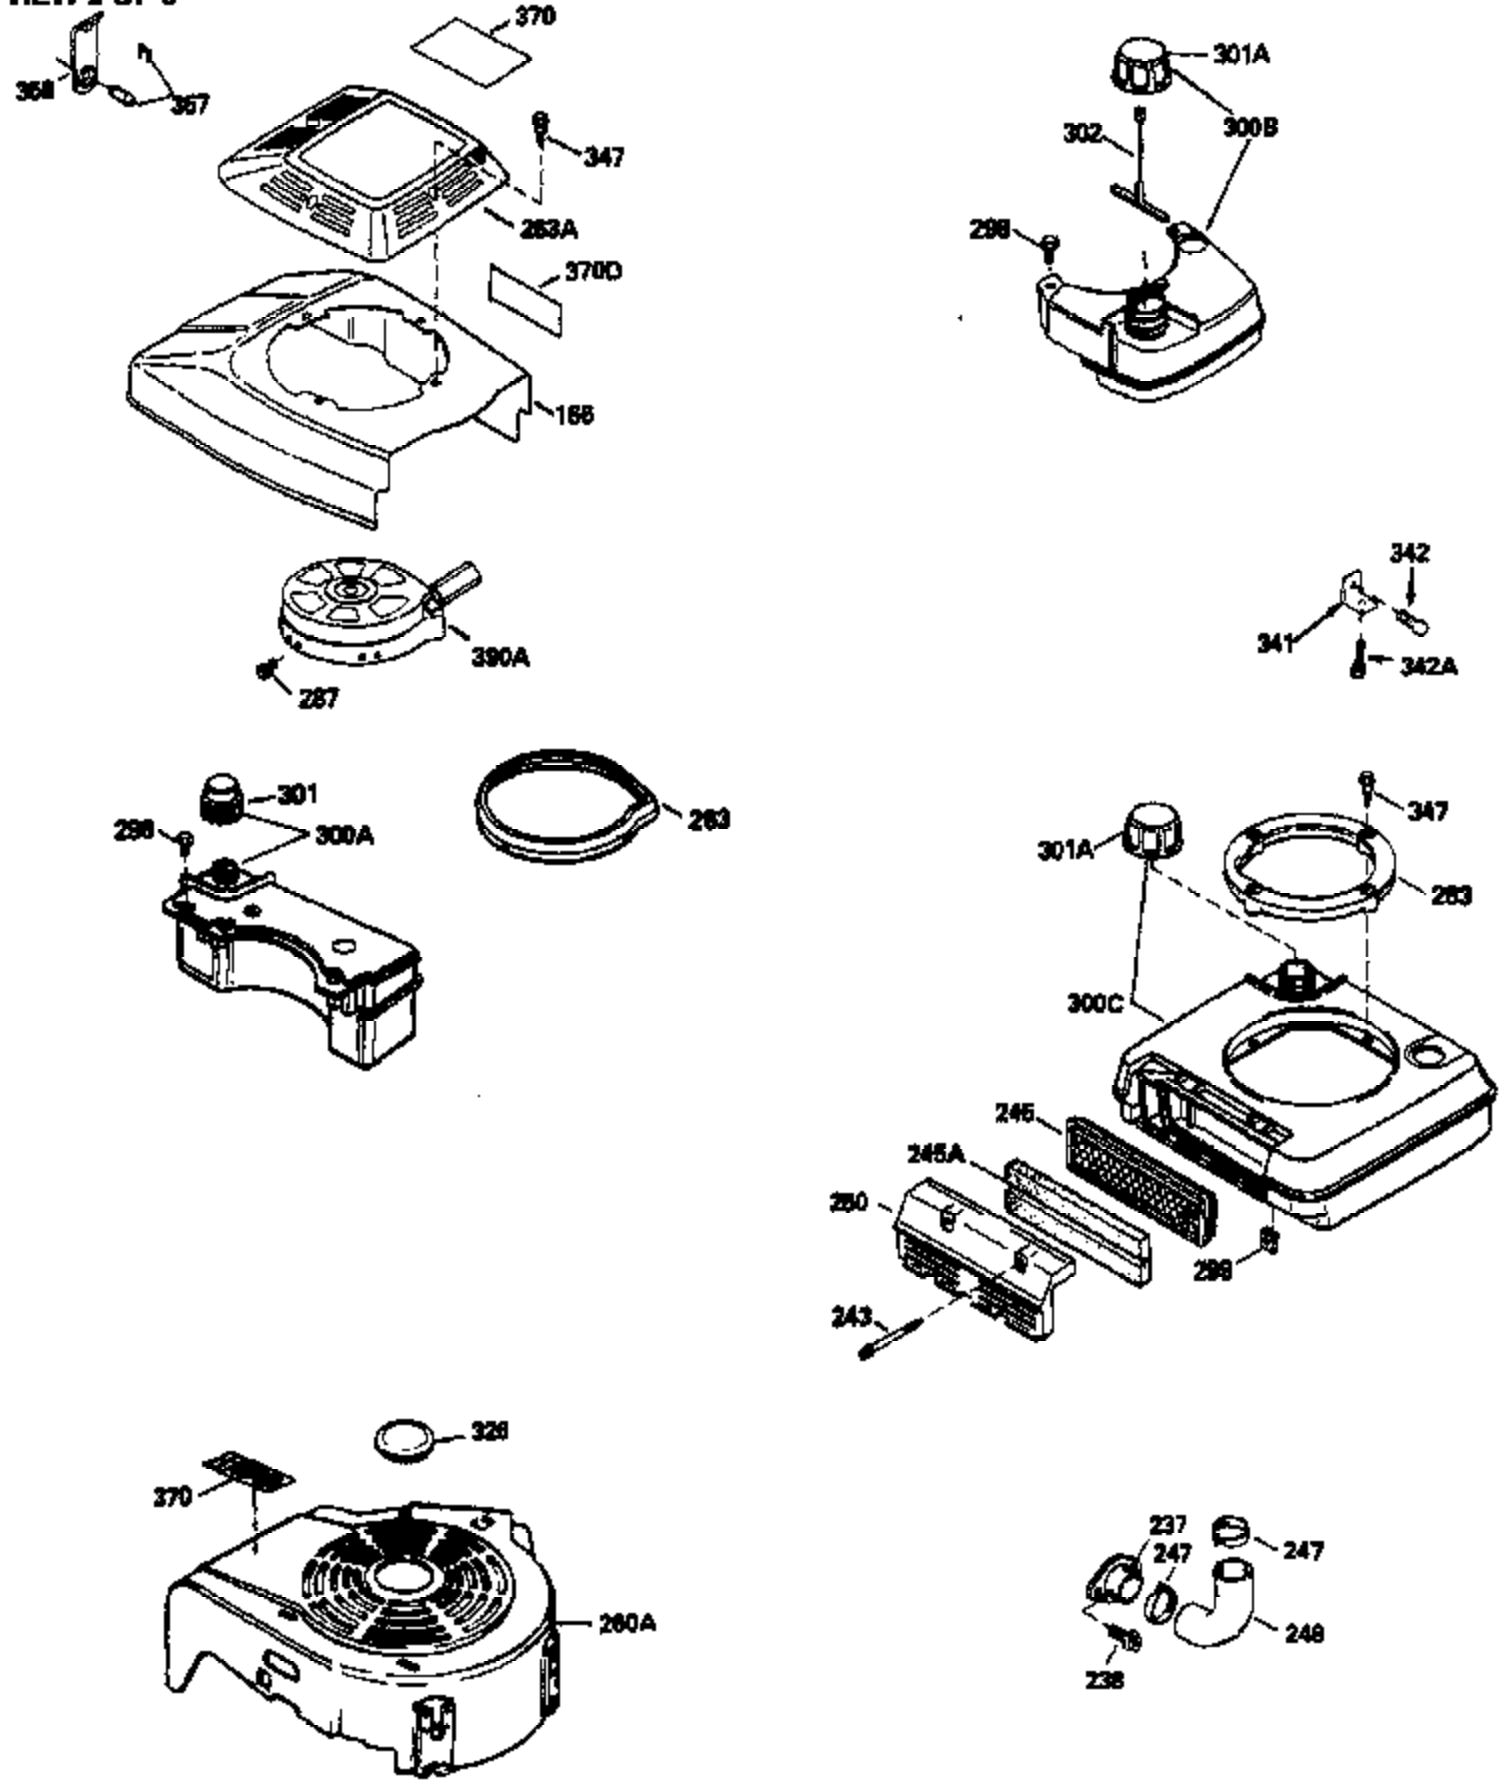

ILLUSTRATION SHOWS TYPICAL PARTS ONLY. ORDER BY PART NUMBER. PARTS NOT LISTED ARE SUPPLIED BY OEM.

VIEW 2 OF 3

Ref #	Part Number	Qty	Description
235	35533		Fitting, Air cleaner elbow
243	650940		Screw, 10-32 x 3/4"
245A	34782		Filter, Air cleaner (Incl. 229)
246C	34783		Filter, Pre-air
246D	35435		Filter, Pre-Air (Optional)
250C	35535		Cover, Air cleaner
250D	35536		Seal, Air cleaner cover
287	650884		Screw, 8-32 x 1/2"
298	28763		Screw, 10-32 x 35/64"
300A	34476		Fuel Tank (Incl. 292 & 301)
301	33032		Fuel Cap (Use as required)
370G	34387		Decal, Instruction (Optional)