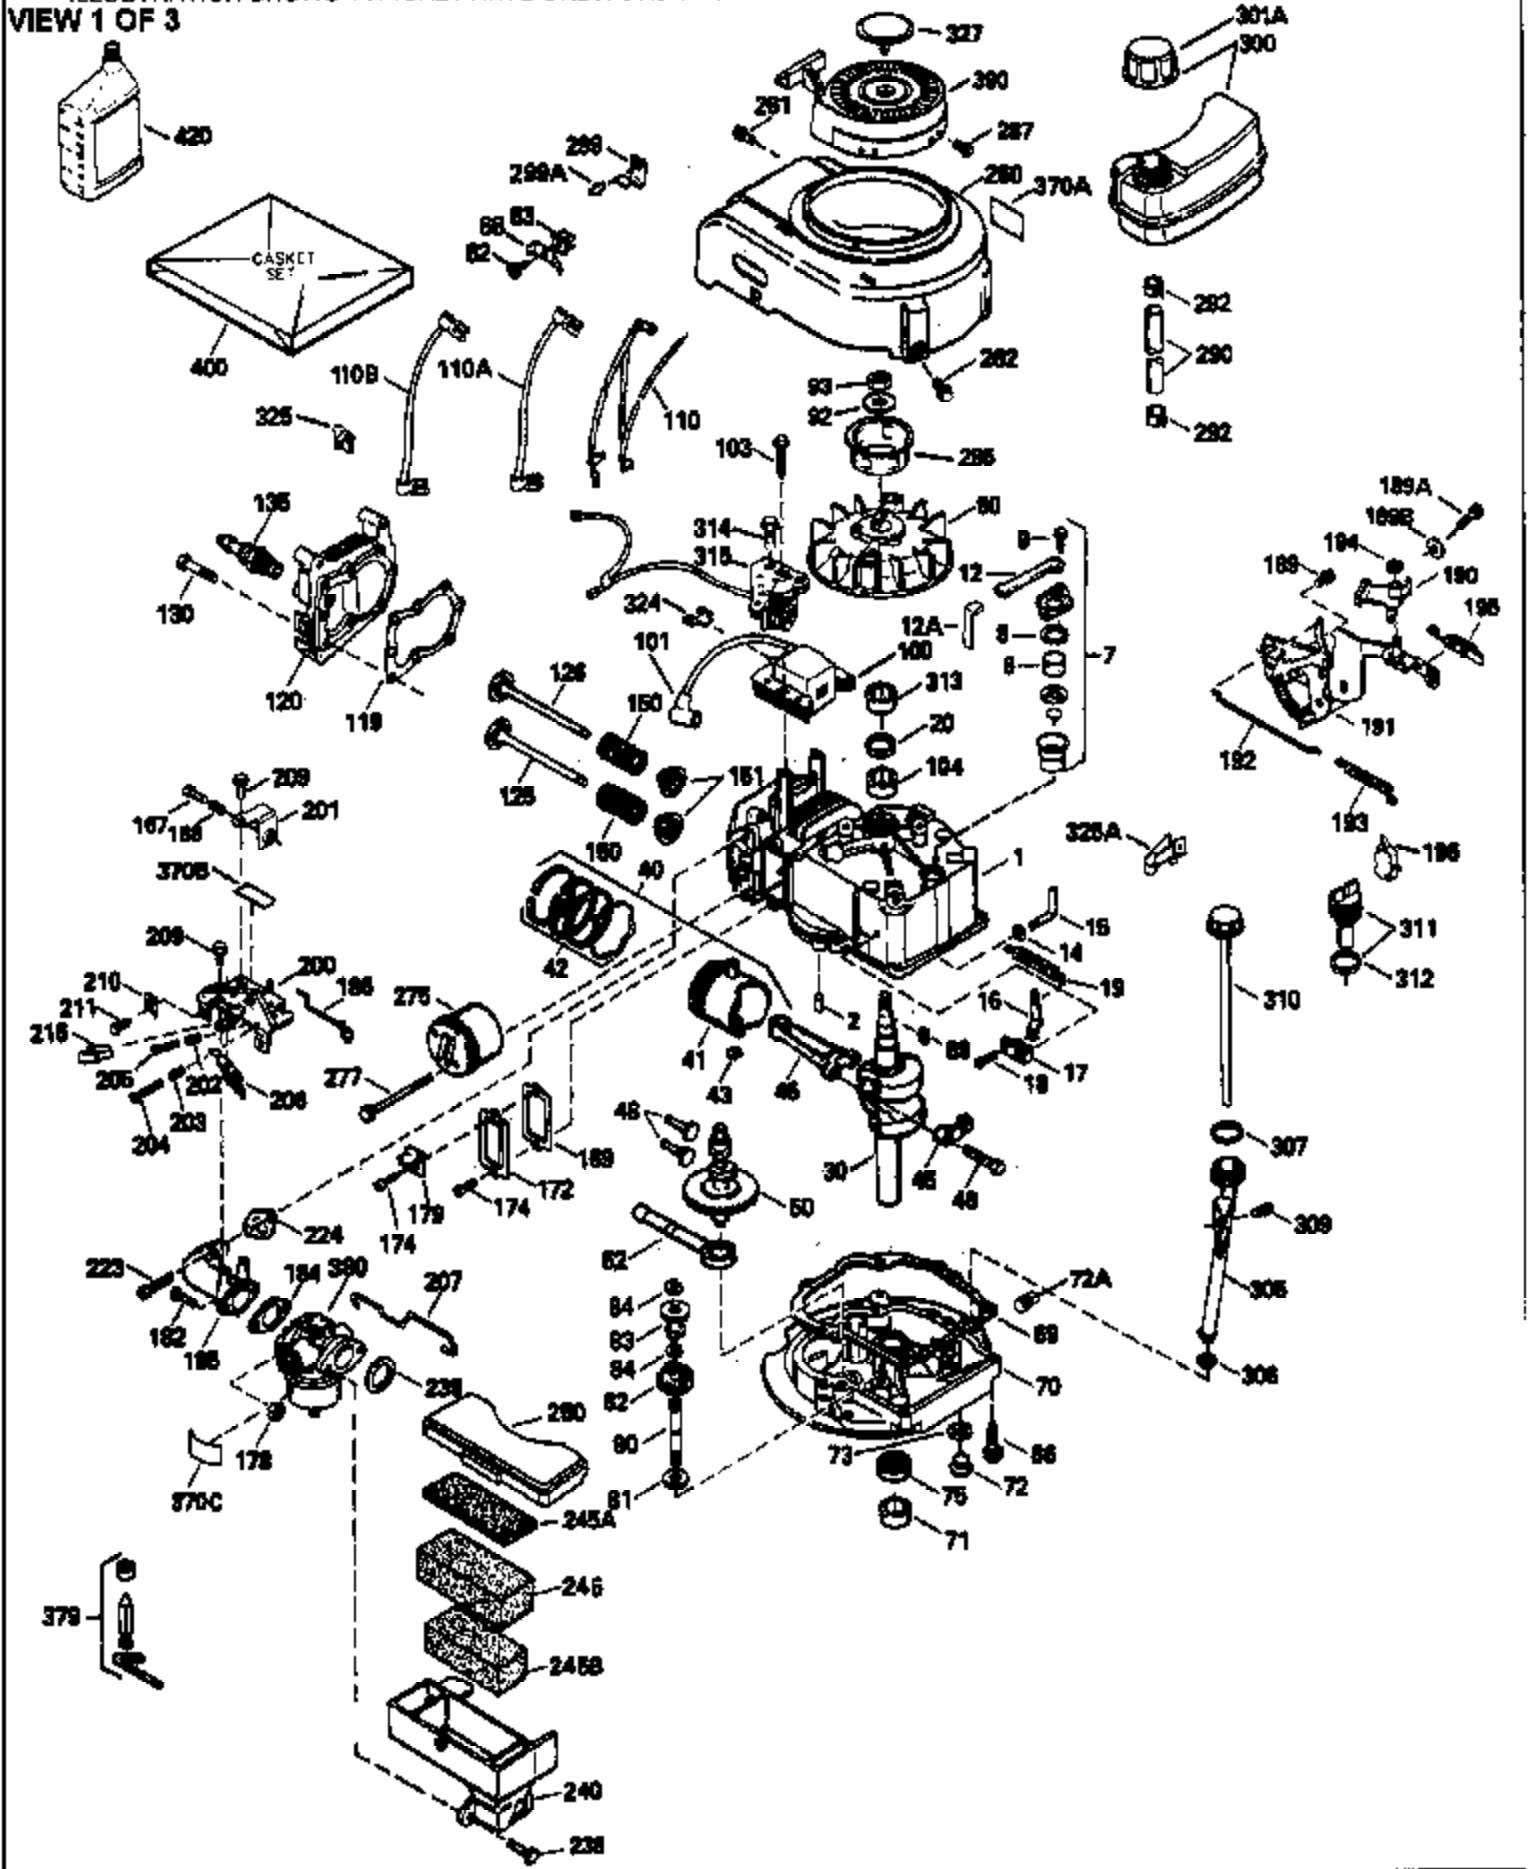

ILLUSTRATION SHOWS TYPICAL PARTS ONLY. ORDER BY PART NUMBER. PARTS NOT LISTED ARE SUPPLIED BY OEM.
VIEW 1 OF 3

Ref #	Part Number	Qty	Description
1	35010		Cylinder (Incl. 2 & 20) (2-5/8" Bore)
2	26727		Pin, Dowel
6	33734		Element, Breather
7	34214A		Breather Assy. (Incl. 6, 8, 9, 12 & 1 2A)
8	33735		* Gasket, Breather
9	30200		Screw, 10-24 x 9/16"
12	33886		Tube, Breather
14	28277		Washer, Flat
15	30589		Rod, Governor (Incl. 14)
16	31383A		Lever, Governor
17	31335		Clamp, Governor lever
18	650548		Screw, 8-32 x 5/16"
19	33578		Spring, Governor
20	32600		Seal, Oil
30	34570A		Crankshaft
40	35544		Piston, Pin & Ring Set (Std.) (2-5/8" Bore)
40	35545		Piston, Pin & Ring Set (.010" OS)
40	35546		Piston, Pin & Ring Set (.020" OS)
41	35541		Piston & Pin Ass'y. (Incl. 43)(Std.)(2-5/8")
41	35542		Piston & Pin Ass'y. (Incl. 43) (.010" OS)
41	35543		Piston & Pin Ass'y. (Incl. 43) (.020" OS)
42	35547		Ring Set (Std.) (2-5/8" Bore)
42	35548		Ring Set (.010" OS)
42	35549		Ring Set (.020" OS)
43	20381		Ring, Piston pin retaining
45	32875		Rod Assy., Connecting (Incl. 46)
46	32610A		Bolt, Connecting rod
48	27241		Lifter, Valve
50	33553		Camshaft (MCR)
52	29914		Oil Pump Assy.
69	35261		* Gasket, Mounting flange
70	34311C		Flange Ass'y. (Incl. 72, 72A, 73, 75 & 80)
72	30572		Plug, Oil drain (Incl. 73)
73	28833		* Drain Plug Gasket (Not req. W/plastic plug)
75	27897		Seal, Oil
80	30574		Shaft, Governor
81	30590A		Washer, Flat
82	30591		Gear Assy., Governor (Incl. 81)
83	30588A		Spool, Governor
84	29193		Ring, Retaining
86	650488		Screw, 1/4-20 x 1-1/4"
89	611004		Flywheel Key
90	611112		Flywheel
92	650815		Washer, Belleville
93	650816		Nut, Flywheel
100	34443A		Solid State Ignition
101	610118		Cover, Spark plug
103	650814		Screw, Torx T-15, 10-24 x 1"
110A	35017		Harness Assy.
119	33015A		* Gasket, Head
120	34342		Head, Cylinder
125	29314B		Intake Valve (Std.) (Incl. 151) (Conventional Ports)
125	29315C		Intake Valve (1/32" OS) (Incl. 151) (Conventional Ports)
126	29313C		Exhaust Valve (Std.) (Incl. 151) (Conventional Ports)
126	29315C		Exhaust Valve (1/32" OS) (Incl. 151) (Conventional Ports)
130	6021A		Screw, 5/16-18 x 1-1/2"
135	35395		Resistor Spark Plug (RJ19LM)
150	31672		Spring, Valve