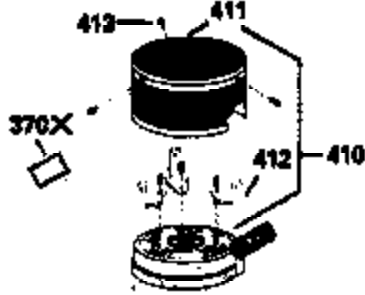

ILLUSTRATION SHOWS TYPICAL PARTS ONLY. ORDER BY PART NUMBER. PARTS NOT LISTED ARE SUPPLIED BY OEM.

VIEW 2 OF 3

Ref #	Part Number	Qty	Description
235	35533		Fitting, Air cleaner elbow
243	650940		Screw, 10-32 x 3/4"
245A	34782		Filter, Air cleaner (Incl. 229)
246C	34783		Filter, Pre-air
246D	35435		Filter, Pre-Air (Optional)
250C	35535		Cover, Air cleaner
250D	35536		Seal, Air cleaner cover
287	650884		Screw, 8-32 x 1/2"
298	28763		Screw, 10-32 x 35/64"
300A	34476		Fuel Tank (Incl. 292 & 301)
301	33032		Fuel Cap (Use as required)
370G	34387		Decal, Instruction (Optional)

ILLUSTRATION SHOWS TYPICAL PARTS ONLY. ORDER BY PART NUMBER. PARTS NOT LISTED ARE SUPPLIED BY OEM.

VIEW 3 OF 3

Ref #	Part Number	Qty	Description
	19 33578		Spring, Governor
	69 35261		* Gasket, Mounting flange
	182 6201		Screw, 1/4-28 x 7/8"
	185 33004A		Pipe, Intake (Incl. 224)
	186 34358		Link, Governor spring
	223 650451		Screw, 1/4-20 x 1"
	227 35917		Elbow Assy., Air cleaner (Incl. No. 2 43)
	228 650826		Stud, threaded both ends, 1/4-20 x 6. 20
	229 650825		Nut & Lockwasher, 1/4-20
	232		Pop Rivet (1/8" dia.) (Purchase Local ly)
	233 34699		Bracket, Air cleaner
	235 35533		Fitting, Air cleaner elbow
	239A 35815		Gasket, Air cleaner
	239B 34698A		Gasket, Air cleaner bracket
	245A 34782		Filter, Air cleaner (Incl. 229)
	246C 34783		Filter, Pre-air
	246D 35435		Filter, Pre-Air (Optional)
	250C 35535		Cover, Air cleaner
	250D 35536		Seal, Air cleaner cover
	251 650513		Nut, Wing, 1/4-20
	260 35534		Housing, Blower
	275A 391019		Muffler
	276 33753		Plate, Locking
	277 650795		Screw, 1/4-20 x 2-1/4" (Use as requir ed)
	277A 30063		Screw, Torx T-30, 1/4-20 x 1/2" (Use as req.)
	370E 34704		Decal, Air cleaner
	370G 34387		Decal, Instruction (Optional)
	410 730574		Opt.Debris Screen Kit (Incl.370G,411, 412,413)
	411 35596		Debris Screen (Optional)
	412 35597		Debris Screen Bracket (Optional)
	413 650910		Screw, 8-32 x 1/4 (Optional)
	415 730162		Muffler Adapter Kit(In.274,277A)(Use as req.)