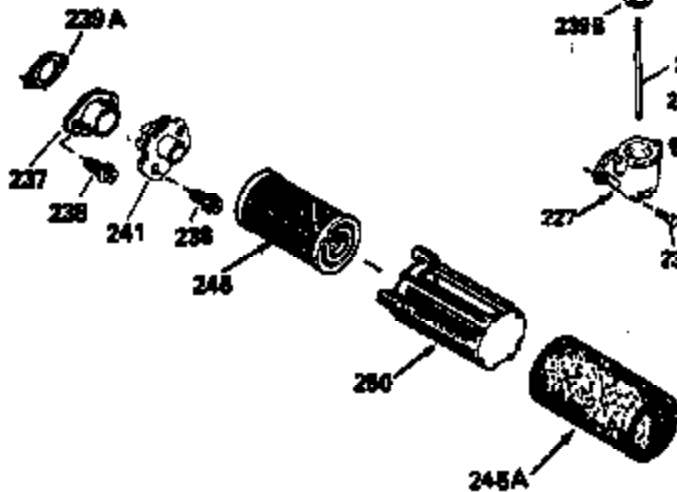

ILLUSTRATION SHOWS TYPICAL PARTS ONLY. ORDER BY PART NUMBER. PARTS NOT LISTED ARE SUPPLIED BY OEM.

VIEW 2 OF 3

Ref #	Part Number	Qty	Description
235	35533		Fitting, Air cleaner elbow
243	650940		Screw, 10-32 x 3/4"
245A	34782		Filter, Air cleaner (Incl. 229)
246C	34783		Filter, Pre-air
246D	35435		Filter, Pre-Air (Optional)
250C	35535		Cover, Air cleaner
250D	35536		Seal, Air cleaner cover
287	650884		Screw, 8-32 x 1/2"
298	28763		Screw, 10-32 x 35/64"
300A	34476		Fuel Tank (Incl. 292 & 301)
301	33032		Fuel Cap (Use as required)
370G	34387		Decal, Instruction (Optional)

ILLUSTRATION SHOWS TYPICAL PARTS ONLY. ORDER BY PART NUMBER. PARTS NOT LISTED ARE SUPPLIED BY OEM.

VIEW 3 OF 3

Ref #	Part Number	Qty	Description
	19 33578		Spring, Governor
	69 35261		* Gasket, Mounting flange
	182 6201		Screw, 1/4-28 x 7/8"
	185 33004A		Pipe, Intake (Incl. 224)
	186 34358		Link, Governor spring
	223 650451		Screw, 1/4-20 x 1"
	227 35917		Elbow Assy., Air cleaner (Incl. No. 2 43)
	228 650826		Stud, threaded both ends, 1/4-20 x 6. 20
	229 650825		Nut & Lockwasher, 1/4-20
	232		Pop Rivet (1/8" dia.) (Purchase Local ly)
	233 34699		Bracket, Air cleaner
	235 35533		Fitting, Air cleaner elbow
	239A 35815		Gasket, Air cleaner
	239B 34698A		Gasket, Air cleaner bracket
	245A 34782		Filter, Air cleaner (Incl. 229)
	246C 34783		Filter, Pre-air
	246D 35435		Filter, Pre-Air (Optional)
	250C 35535		Cover, Air cleaner
	250D 35536		Seal, Air cleaner cover
	251 650513		Nut, Wing, 1/4-20
	260 35534		Housing, Blower
	275A 391019		Muffler
	276 33753		Plate, Locking
	277 650795		Screw, 1/4-20 x 2-1/4" (Use as requir ed)
	277A 30063		Screw, Torx T-30, 1/4-20 x 1/2" (Use as req.)
	370E 34704		Decal, Air cleaner
	370G 34387		Decal, Instruction (Optional)
	410 730574		Opt.Debris Screen Kit (Incl.370G,411, 412,413)
	411 35596		Debris Screen (Optional)
	412 35597		Debris Screen Bracket (Optional)
	413 650910		Screw, 8-32 x 1/4 (Optional)
	415 730162		Muffler Adapter Kit(In.274,277A)(Use as req.)