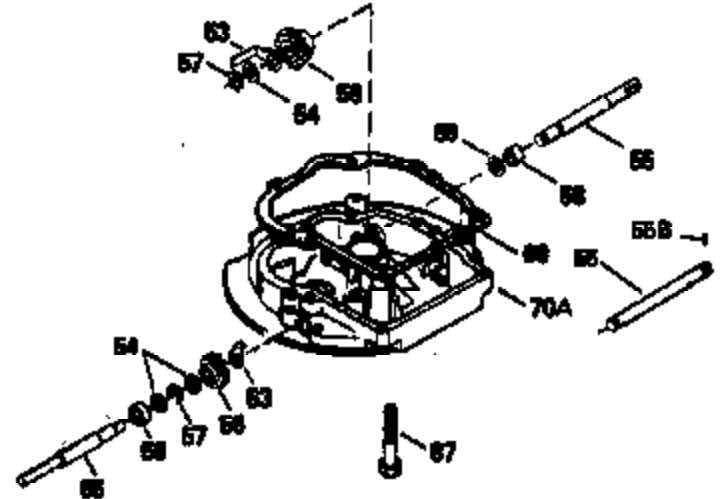

ILLUSTRATION SHOWS TYPICAL PARTS ONLY. ORDER BY PART NUMBER. PARTS NOT LISTED ARE SUPPLIED BY OEM.

VIEW 2 OF 3

Ref #	Part Number	Qty	Description
235	35533		Fitting, Air cleaner elbow
243	650940		Screw, 10-32 x 3/4"
245A	34782		Filter, Air cleaner (Incl. 229)
246C	34783		Filter, Pre-air
246D	35435		Filter, Pre-Air (Optional)
250C	35535		Cover, Air cleaner
250D	35536		Seal, Air cleaner cover
287	650884		Screw, 8-32 x 1/2"
298	28763		Screw, 10-32 x 35/64"
300A	34476		Fuel Tank (Incl. 292 & 301)
301	33032		Fuel Cap (Use as required)
370G	34387		Decal, Instruction (Optional)

ILLUSTRATION SHOWS TYPICAL PARTS ONLY. ORDER BY PART NUMBER. PARTS NOT LISTED ARE SUPPLIED BY OEM.

VIEW 3 OF 3

Ref #	Part Number	Qty	Description
	19 33578		Spring, Governor
	69 35261		* Gasket, Mounting flange
	182 6201		Screw, 1/4-28 x 7/8"
	185 33004A		Pipe, Intake (Incl. 224)
	186 34358		Link, Governor spring
	223 650451		Screw, 1/4-20 x 1"
	227 35917		Elbow Assy., Air cleaner (Incl. No. 2 43)
	228 650826		Stud, threaded both ends, 1/4-20 x 6. 20
	229 650825		Nut & Lockwasher, 1/4-20
	232		Pop Rivet (1/8" dia.) (Purchase Local ly)
	233 34699		Bracket, Air cleaner
	235 35533		Fitting, Air cleaner elbow
	239A 35815		Gasket, Air cleaner
	239B 34698A		Gasket, Air cleaner bracket
	245A 34782		Filter, Air cleaner (Incl. 229)
	246C 34783		Filter, Pre-air
	246D 35435		Filter, Pre-Air (Optional)
	250C 35535		Cover, Air cleaner
	250D 35536		Seal, Air cleaner cover
	251 650513		Nut, Wing, 1/4-20
	260 35534		Housing, Blower
	275A 391019		Muffler
	276 33753		Plate, Locking
	277 650795		Screw, 1/4-20 x 2-1/4" (Use as requir ed)
	277A 30063		Screw, Torx T-30, 1/4-20 x 1/2" (Use as req.)
	370E 34704		Decal, Air cleaner
	370G 34387		Decal, Instruction (Optional)
	410 730574		Opt.Debris Screen Kit (Incl.370G,411, 412,413)
	411 35596		Debris Screen (Optional)
	412 35597		Debris Screen Bracket (Optional)
	413 650910		Screw, 8-32 x 1/4 (Optional)
	415 730162		Muffler Adapter Kit(In.274,277A)(Use as req.)