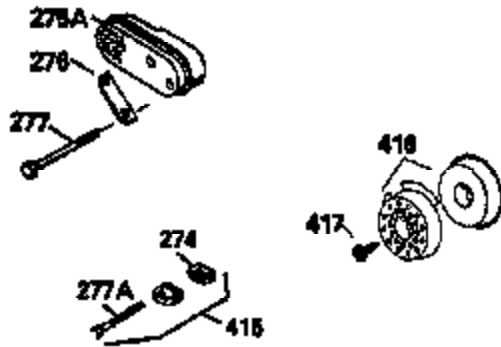

ILLUSTRATION SHOWS TYPICAL PARTS ONLY. ORDER BY PART NUMBER. PARTS NOT LISTED ARE SUPPLIED BY OEM.

VIEW 2 OF 3

Ref #	Part Number	Qty	Description
235	35533		Fitting, Air cleaner elbow
243	650940		Screw, 10-32 x 3/4"
245A	34782		Filter, Air cleaner (Incl. 229)
246C	34783		Filter, Pre-air
246D	35435		Filter, Pre-Air (Optional)
250C	35535		Cover, Air cleaner
250D	35536		Seal, Air cleaner cover
287	650884		Screw, 8-32 x 1/2"
298	28763		Screw, 10-32 x 35/64"
300A	34476		Fuel Tank (Incl. 292 & 301)
301	33032		Fuel Cap (Use as required)
370G	34387		Decal, Instruction (Optional)

ILLUSTRATION SHOWS TYPICAL PARTS ONLY. ORDER BY PART NUMBER. PARTS NOT LISTED ARE SUPPLIED BY OEM.

VIEW 3 OF 3

Ref #	Part Number	Qty	Description
	19 33578		Spring, Governor
	69 35261		* Gasket, Mounting flange
	182 6201		Screw, 1/4-28 x 7/8"
	185 33004A		Pipe, Intake (Incl. 224)
	186 34358		Link, Governor spring
	223 650451		Screw, 1/4-20 x 1"
	227 35917		Elbow Assy., Air cleaner (Incl. No. 2 43)
	228 650826		Stud, threaded both ends, 1/4-20 x 6. 20
	229 650825		Nut & Lockwasher, 1/4-20
	232		Pop Rivet (1/8" dia.) (Purchase Local ly)
	233 34699		Bracket, Air cleaner
	235 35533		Fitting, Air cleaner elbow
	239A 35815		Gasket, Air cleaner
	239B 34698A		Gasket, Air cleaner bracket
	245A 34782		Filter, Air cleaner (Incl. 229)
	246C 34783		Filter, Pre-air
	246D 35435		Filter, Pre-Air (Optional)
	250C 35535		Cover, Air cleaner
	250D 35536		Seal, Air cleaner cover
	251 650513		Nut, Wing, 1/4-20
	260 35534		Housing, Blower
	275A 391019		Muffler
	276 33753		Plate, Locking
	277 650795		Screw, 1/4-20 x 2-1/4" (Use as requir ed)
	277A 30063		Screw, Torx T-30, 1/4-20 x 1/2" (Use as req.)
	370E 34704		Decal, Air cleaner
	370G 34387		Decal, Instruction (Optional)
	410 730574		Opt.Debris Screen Kit (Incl.370G,411, 412,413)
	411 35596		Debris Screen (Optional)
	412 35597		Debris Screen Bracket (Optional)
	413 650910		Screw, 8-32 x 1/4 (Optional)
	415 730162		Muffler Adapter Kit(In.274,277A)(Use as req.)