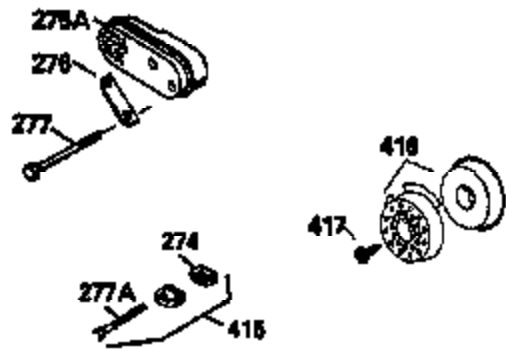

ILLUSTRATION SHOWS TYPICAL PARTS ONLY. ORDER BY PART NUMBER. PARTS NOT LISTED ARE SUPPLIED BY OEM.

VIEW 3 OF 3

Ref #	Part Number	Qty	Description
19	33578	1	Extension Spring
69	35261	1	* Mounting Flange Gasket
182	6201	2	Screw, 1/4-28 x 7/8"
185	33004A	1	Intake Pipe (Incl. 224)
186	34358	1	Governor Link
223	650451	2	Screw, 1/4-20 x 1"
227	35917	1	Air Cleaner Ass'y (Incl. 235 & 243)
228	650826	1	Stud, 1/4-20 x 6.2"
229	650825	1	Nut & Lockwasher, 1/4-20
233	34699	1	Air Cleaner Base
235	35533	1	Air Cleaner Elbow Fitting
238	650940	2	Screw, 10-32 x 3/4"
239A	35815	1	Air Cleaner Gasket
239B	34698A	1	Air Cleaner Gasket
245	34782	1	Air Cleaner Filter
245A	34783	1	Pre-Air Filter
249	35536	1	Air Cleaner Cover Seal
250	35535	1	Air Cleaner Cover
251	650513	1	Wing Nut, 1/4-20
260	35534	1	Blower Housing
275A	36491	1	Muffler (Incl. 277)
276	33753	1	Locking Plate
277	650795	2	Screw, 1/4-20 x 2-1/4"
330	35017	1	Wire Harness
370E	34704	1	Instruction Decal