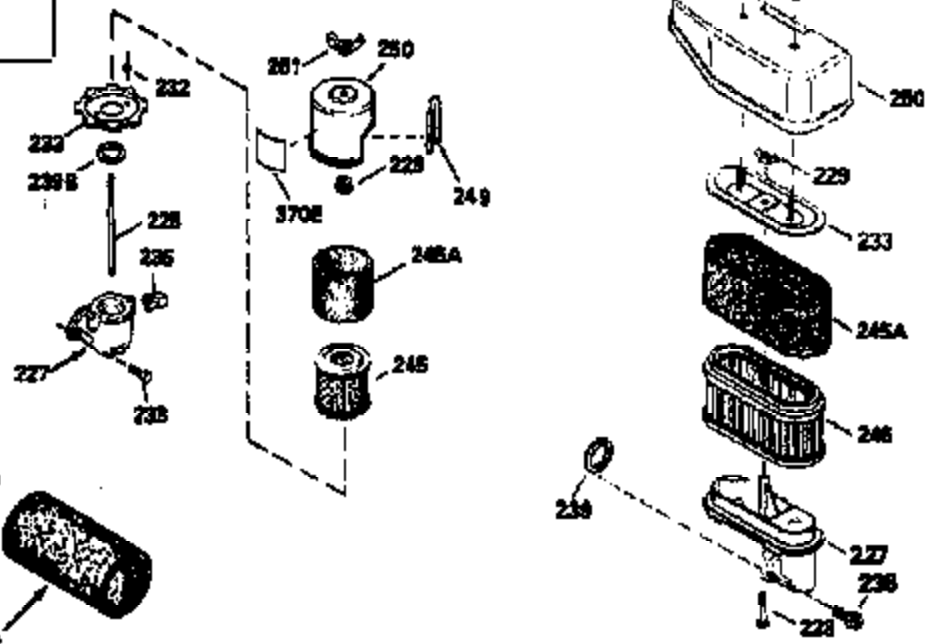

ILLUSTRATION SHOWS TYPICAL PARTS ONLY. ORDER BY PART NUMBER. PARTS NOT LISTED ARE SUPPLIED BY OEM.

VIEW 3 OF 3

Ref #	Part Number	Qty	Description
19	33578	1	Extension Spring
69	35261	1	* Mounting Flange Gasket
182	6201	2	Screw, 1/4-28 x 7/8"
185	33004A	1	Intake Pipe (Incl. 224)
186	34358	1	Governor Link
223	650451	2	Screw, 1/4-20 x 1"
227	35917	1	Air Cleaner Ass'y (Incl. 235 & 243)
228	650826	1	Stud, 1/4-20 x 6.2"
229	650825	1	Nut & Lockwasher, 1/4-20
233	34699	1	Air Cleaner Base
235	35533	1	Air Cleaner Elbow Fitting
238	650940	2	Screw, 10-32 x 3/4"
239A	35815	1	Air Cleaner Gasket
239B	34698A	1	Air Cleaner Gasket
245	34782	1	Air Cleaner Filter
245A	34783	1	Pre-Air Filter
249	35536	1	Air Cleaner Cover Seal
250	35535	1	Air Cleaner Cover
251	650513	1	Wing Nut, 1/4-20
260	35534	1	Blower Housing
275A	36491	1	Muffler (Incl. 277)
276	33753	1	Locking Plate
277	650795	2	Screw, 1/4-20 x 2-1/4"
330	35017	1	Wire Harness
370E	34704	1	Instruction Decal