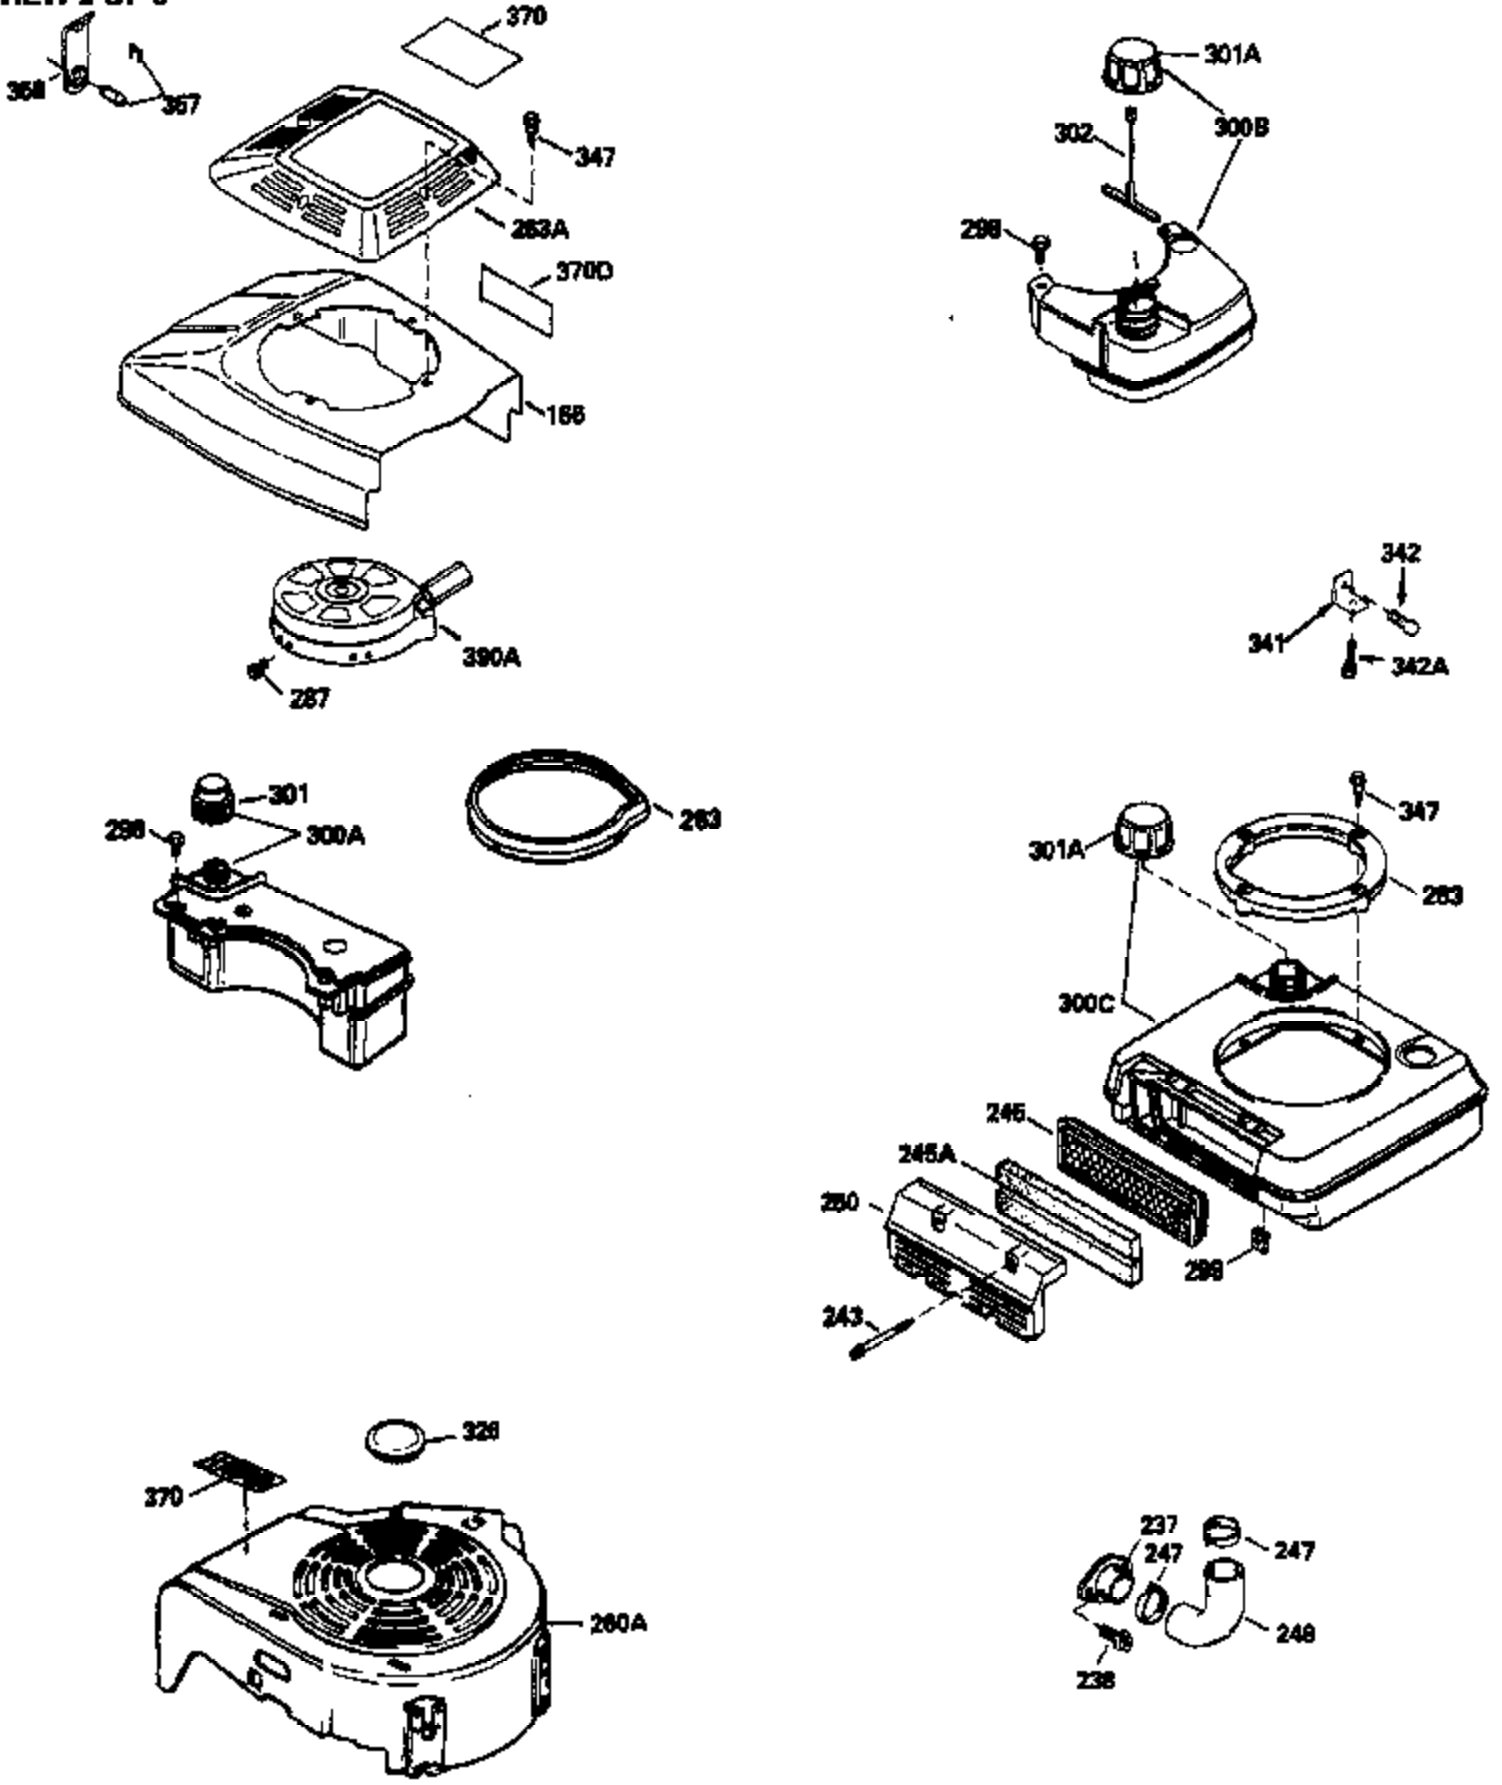

ILLUSTRATION SHOWS TYPICAL PARTS ONLY. ORDER BY PART NUMBER. PARTS NOT LISTED ARE SUPPLIED BY OEM.
VIEW 2 OF 3

Ref #	Part Number	Qty	Description
235	35533	1	Air Cleaner Elbow Fitting
238	650940	2	Screw, 10-32 x 3/4"
245A	34783	1	Pre-Air Filter
245	34782	1	Air Cleaner Filter
250	35535	1	Air Cleaner Cover
287	650884	2	Screw, 8-32 x 1/2"
298	28763	3	Screw, 10-32 x 35/64"
300A	34476A	1	Fuel Tank (Incl. 292 & 301)
301	33032	1	Fuel Cap
330	35017	1	Wire Harness
370	34144	1	Primer Decal