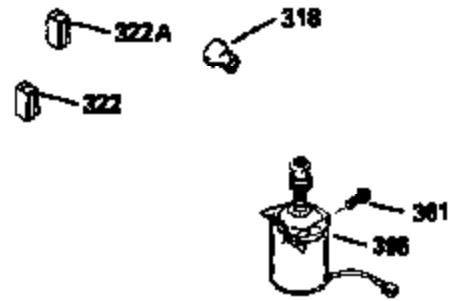

ILLUSTRATION SHOWS TYPICAL PARTS ONLY. ORDER BY PART NUMBER. PARTS NOT LISTED ARE SUPPLIED BY OEM.

VIEW 3 OF 3

Ref #	Part Number	Qty	Description
19	33578	1	Extension Spring
69	35261	1	* Mounting Flange Gasket
182	6201	2	Screw, 1/4-28 x 7/8"
185	33004A	1	Intake Pipe (Incl. 224)
186	34358	1	Governor Link
223	650451	2	Screw, 1/4-20 x 1"
227	35917	1	Air Cleaner Ass'y (Incl. 235 & 243)
228	650826	1	Stud, 1/4-20 x 6.2"
229	650825	1	Nut & Lockwasher, 1/4-20
233	34699	1	Air Cleaner Base
235	35533	1	Air Cleaner Elbow Fitting
238	650940	2	Screw, 10-32 x 3/4"
239A	35815	1	Air Cleaner Gasket
239B	34698A	1	Air Cleaner Gasket
245	34782	1	Air Cleaner Filter
245A	34783	1	Pre-Air Filter
249	35536	1	Air Cleaner Cover Seal
250	35535	1	Air Cleaner Cover
251	650513	1	Wing Nut, 1/4-20
260	35534	1	Blower Housing
275A	36491	1	Muffler (Incl. 277)
276	33753	1	Locking Plate
277	650795	2	Screw, 1/4-20 x 2-1/4"
330	35017	1	Wire Harness
370E	34704	1	Instruction Decal