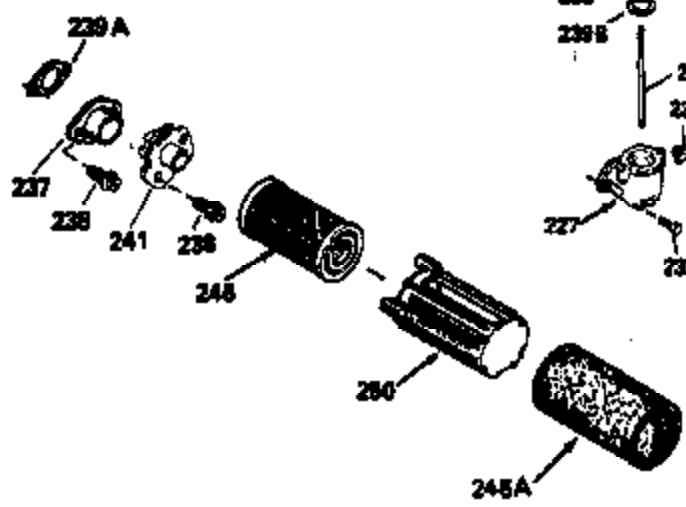

ILLUSTRATION SHOWS TYPICAL PARTS ONLY. ORDER BY PART NUMBER. PARTS NOT LISTED ARE SUPPLIED BY OEM.

VIEW 3 OF 3

Ref #	Part Number	Qty	Description
19	33578	1	Extension Spring
69	35261	1	* Mounting Flange Gasket
182	6201	2	Screw, 1/4-28 x 7/8"
185	33004A	1	Intake Pipe (Incl. 224)
186	34358	1	Governor Link
223	650451	2	Screw, 1/4-20 x 1"
227	35917	1	Air Cleaner Ass'y (Incl. 235 & 243)
228	650826	1	Stud, 1/4-20 x 6.2"
229	650825	1	Nut & Lockwasher, 1/4-20
233	34699	1	Air Cleaner Base
235	35533	1	Air Cleaner Elbow Fitting
238	650940	2	Screw, 10-32 x 3/4"
239A	35815	1	Air Cleaner Gasket
239B	34698A	1	Air Cleaner Gasket
245	34782	1	Air Cleaner Filter
245A	34783	1	Pre-Air Filter
249	35536	1	Air Cleaner Cover Seal
250	35535	1	Air Cleaner Cover
251	650513	1	Wing Nut, 1/4-20
260	35534	1	Blower Housing
275A	36491	1	Muffler (Incl. 277)
276	33753	1	Locking Plate
277	650795	2	Screw, 1/4-20 x 2-1/4"
330	35017	1	Wire Harness
370E	34704	1	Instruction Decal