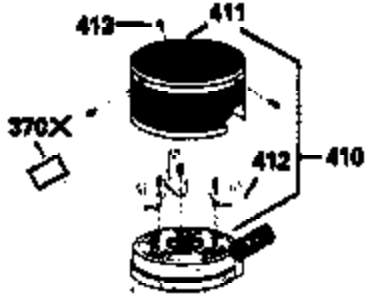

ILLUSTRATION SHOWS TYPICAL PARTS ONLY. ORDER BY PART NUMBER. PARTS NOT LISTED ARE SUPPLIED BY OEM.

VIEW 3 OF 3

Ref #	Part Number	Qty	Description
19	33578	1	Extension Spring
69	35261	1	* Mounting Flange Gasket
182	6201	2	Screw, 1/4-28 x 7/8"
185	33004A	1	Intake Pipe (Incl. 224)
186	34358	1	Governor Link
223	650451	2	Screw, 1/4-20 x 1"
227	35917	1	Air Cleaner Ass'y (Incl. 235 & 243)
228	650826	1	Stud, 1/4-20 x 6.2"
229	650825	1	Nut & Lockwasher, 1/4-20
233	34699	1	Air Cleaner Base
235	35533	1	Air Cleaner Elbow Fitting
238	650940	2	Screw, 10-32 x 3/4"
239A	35815	1	Air Cleaner Gasket
239B	34698A	1	Air Cleaner Gasket
245	34782	1	Air Cleaner Filter
245A	34783	1	Pre-Air Filter
249	35536	1	Air Cleaner Cover Seal
250	35535	1	Air Cleaner Cover
251	650513	1	Wing Nut, 1/4-20
260	35534	1	Blower Housing
275A	36491	1	Muffler (Incl. 277)
276	33753	1	Locking Plate
277	650795	2	Screw, 1/4-20 x 2-1/4"
330	35017	1	Wire Harness
370E	34704	1	Instruction Decal