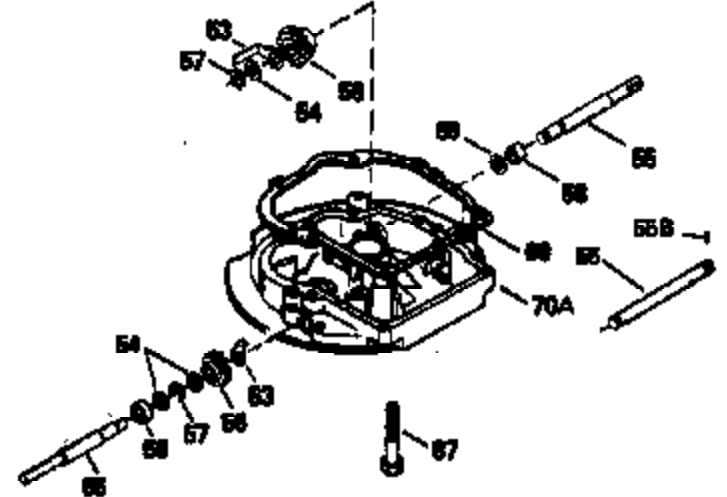

ILLUSTRATION SHOWS TYPICAL PARTS ONLY. ORDER BY PART NUMBER. PARTS NOT LISTED ARE SUPPLIED BY OEM.

VIEW 3 OF 3

Ref #	Part Number	Qty	Description
19	33578	1	Extension Spring
69	35261	1	* Mounting Flange Gasket
182	6201	2	Screw, 1/4-28 x 7/8"
185	33004A	1	Intake Pipe (Incl. 224)
186	34358	1	Governor Link
223	650451	2	Screw, 1/4-20 x 1"
227	35917	1	Air Cleaner Ass'y (Incl. 235 & 243)
228	650826	1	Stud, 1/4-20 x 6.2"
229	650825	1	Nut & Lockwasher, 1/4-20
233	34699	1	Air Cleaner Base
235	35533	1	Air Cleaner Elbow Fitting
238	650940	2	Screw, 10-32 x 3/4"
239A	35815	1	Air Cleaner Gasket
239B	34698A	1	Air Cleaner Gasket
245	34782	1	Air Cleaner Filter
245A	34783	1	Pre-Air Filter
249	35536	1	Air Cleaner Cover Seal
250	35535	1	Air Cleaner Cover
251	650513	1	Wing Nut, 1/4-20
260	35534	1	Blower Housing
275A	36491	1	Muffler (Incl. 277)
276	33753	1	Locking Plate
277	650795	2	Screw, 1/4-20 x 2-1/4"
330	35017	1	Wire Harness
370E	34704	1	Instruction Decal