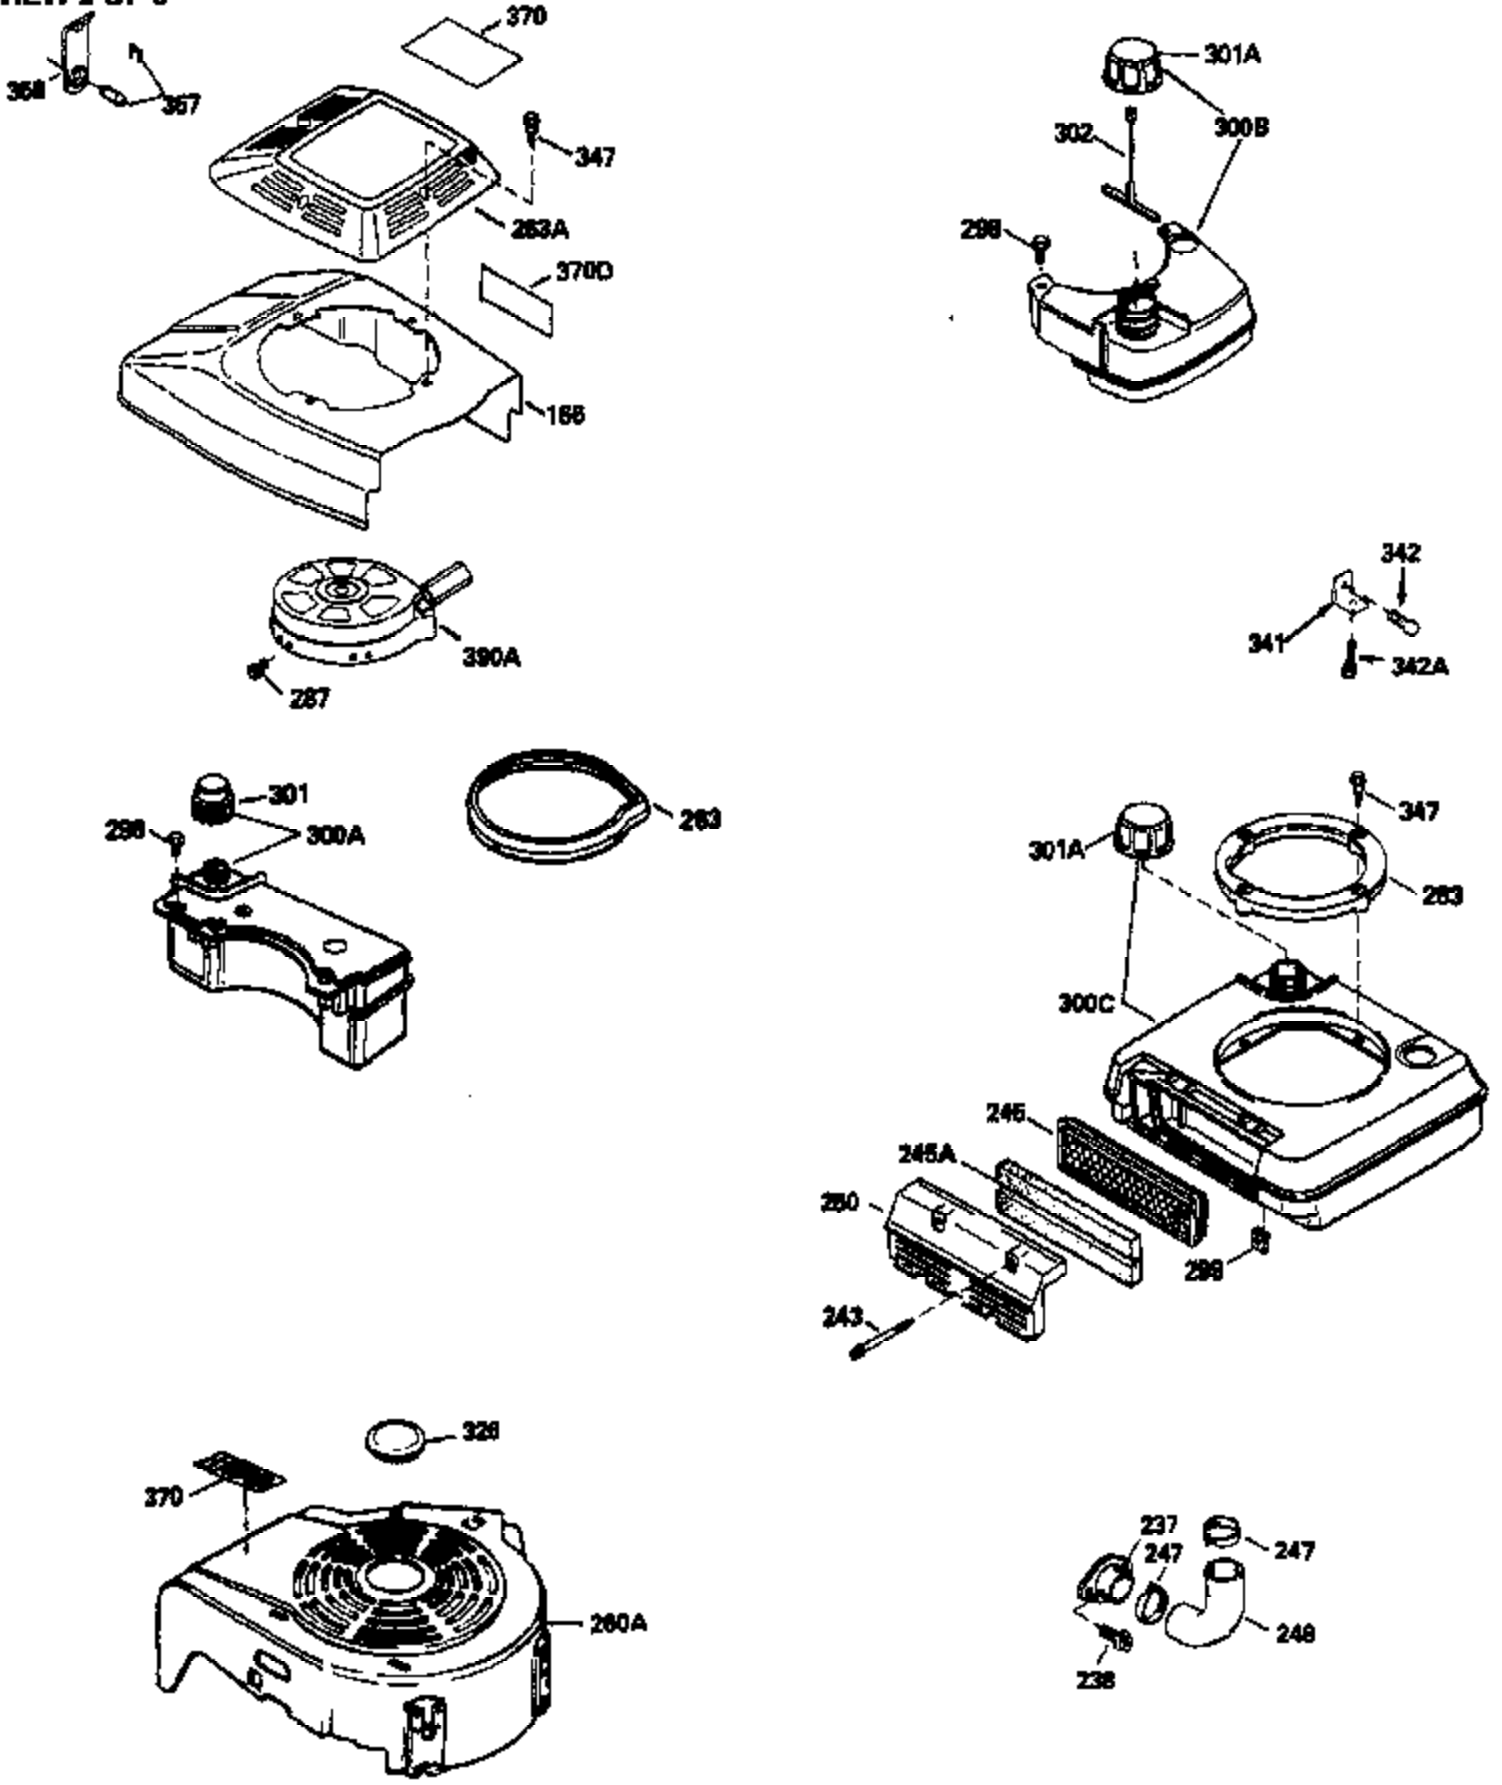

Ref #	Part Number	Qty	Description
150	31672		Spring, Valve
151	31673		Cap, Lower valve spring
169	27234A		Gasket, Valve spring box cover
172	32755		Cover, Valve spring box
174	650128		Screw, 10-24 x 1/2"
178	29752		Nut & Lockwasher, 1/4-28
182	6201		Screw, 1/4-28 x 7/8"
184	26756		* Gasket, Carburetor
185	33004A		Pipe, Intake (Incl. 224)
186	34358		Link, Governor spring
200	33131A		Control Bracket (Incl. 202 thru 206)
202	33802		Spring, Compression
203	31342		Spring, Compression
204	650549		Screw, 5-40 x 7/16"
205	650777		Screw, 6-32 x 21/32"
206	610973		Terminal
207	34336		Link, Throttle
209	30200		Screw, 10-24 x 9/16"
210	27793		Clip, Conduit
211	28942		Screw, 10-32 x 3/8"
223	650451		Screw, 1/4-20 x 1"
224	34690A		* Gasket, Intake pipe
235	35533		Fitting, Air cleaner elbow
245A	34782		Filter, Air cleaner (Incl. 229)
246D	35435		Filter, Pre-Air (Optional)
246C	34783		Filter, Pre-air
250D	35536		Seal, Air cleaner cover
250C	35535		Cover, Air cleaner
260	35534		Housing, Blower
261	30200		Screw, 10-24 x 9/16"
262	650831		Screw, 1/4-20 x 15/32"
277	650795		Screw, 1/4-20 x 2-1/4" (Use as required)
285	35000		Hub, Starter
287	650884		Screw, 8-32 x 1/2"
290	34357		Fuel Line (Epichlorohydrin 6-3/4") (17 cm)
290	29774		Fuel Line(Braided 8-1/4")(21 cm)(Use as req.)
290	30705		Fuel Line (Braided 16") (40 cm) (Use as req.)
290	30962		Fuel Line (Braided 32") (81 cm) (Use as req.)
292	26460		Clamp, Fuel line
305	35577		Tube, Oil fill
306	34265		Gasket, Oil fill tube
307	35499		"O" Ring
309	650562		Screw, 10-32 x 1/2"
310	35578		Dipstick
313	34080		Spacer, Flywheel key
325	29443		Clip, Fuel line
327	35392		Plug, Starter
370A	34346		Decal, Instruction
370G	34387		Decal, Instruction (Optional)
379	631021		Inlet Needle, Seat & Clip Ass'y.
380	632391		Carburetor (Incl. 184) (Refer to Division 5, Section A, page A2-6 or Fiche 8A, Grid E-9for breakdown)
390	590635		Rewind Starter (Refer to Division 5, SectionC, page 34 or Fiche 8A, Grid G-5 for breakdown)
400	33238D		* Gasket Set (Incl. items marked *)
420	730225		SAE 30, 4-Cycle Engine Oil (Quart)

ILLUSTRATION SHOWS TYPICAL PARTS ONLY. ORDER BY PART NUMBER. PARTS NOT LISTED ARE SUPPLIED BY OEM.
VIEW 2 OF 3