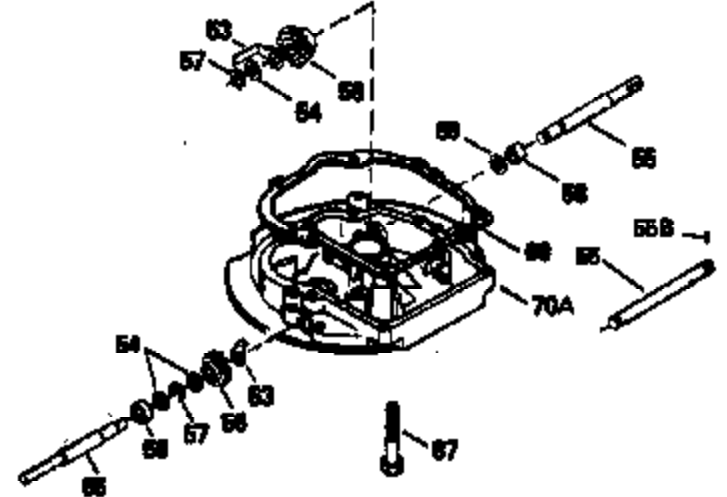

ILLUSTRATION SHOWS TYPICAL PARTS ONLY. ORDER BY PART NUMBER. PARTS NOT LISTED ARE SUPPLIED BY OEM.

VIEW 3 OF 3