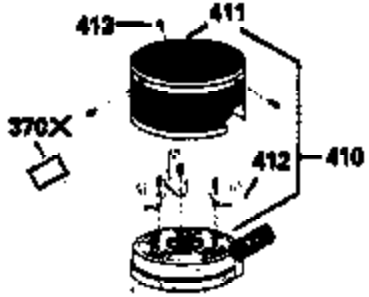

ILLUSTRATION SHOWS TYPICAL PARTS ONLY. ORDER BY PART NUMBER. PARTS NOT LISTED ARE SUPPLIED BY OEM.

VIEW 3 OF 3