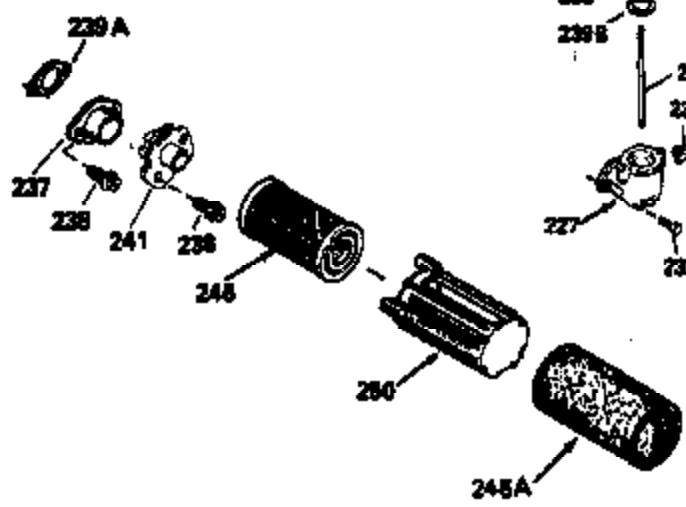

ILLUSTRATION SHOWS TYPICAL PARTS ONLY. ORDER BY PART NUMBER. PARTS NOT LISTED ARE SUPPLIED BY OEM.

VIEW 3 OF 3