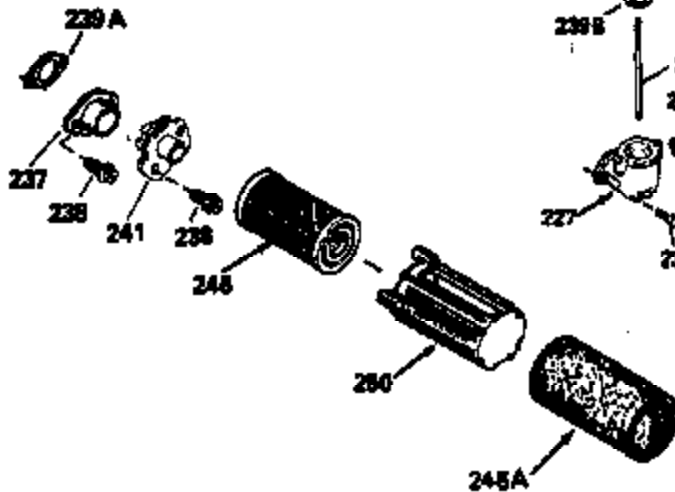

ILLUSTRATION SHOWS TYPICAL PARTS ONLY. ORDER BY PART NUMBER. PARTS NOT LISTED ARE SUPPLIED BY OEM.

VIEW 3 OF 3

Ref #	Part Number	Qty	Description
19	33578	1	Extension Spring
69	35261	1	* Mounting Flange Gasket
182	6201	2	Screw, 1/4-28 x 7/8"
185	33004A	1	Intake Pipe (Incl. 224)
186	34358	1	Governor Link
223	650451	2	Screw, 1/4-20 x 1"
227	35917	1	Air Cleaner Elbow Ass'y (Incl. 235 & 243)
228	650826	1	Stud, 1/4-20 x 6.20"
229	650825	1	Nut & Lockwasher, 1/4-20
233	34699	1	Air Cleaner Bracket
235	35533	1	Air Cleaner Elbow Fitting
238	650940	2	Screw, 10-32 x 3/4"
239A	35815	1	Air Cleaner Gasket
239B	34698A	1	Air Cleaner Gasket
245	34782	1	Air Cleaner Filter
245A	34783	1	Pre-Air Filter
249	35536	1	Air Cleaner Cover Seal
250	35535	1	Air Cleaner Cover (chrome)
251	650513	1	Wing Nut, 1/4-20
260	35534	1	Blower Housing
275A	391019	1	Muffler (Incl. 277)
276	33753	1	Locking Plate
277	650795	2	Screw, 1/4-20 x 2-1/4"
370E	34704	1	Instruction Decal