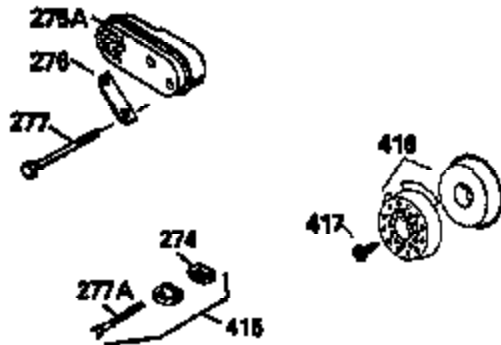

ILLUSTRATION SHOWS TYPICAL PARTS ONLY. ORDER BY PART NUMBER. PARTS NOT LISTED ARE SUPPLIED BY OEM.

VIEW 3 OF 3

Ref #	Part Number	Qty	Description
19	33578	1	Extension Spring
69	35261	1	* Mounting Flange Gasket
182	6201	2	Screw, 1/4-28 x 7/8"
185	33004A	1	Intake Pipe (Incl. 224)
186	34358	1	Governor Link
223	650451	2	Screw, 1/4-20 x 1"
227	35917	1	Air Cleaner Elbow Ass'y (Incl. 235 & 243)
228	650826	1	Stud, 1/4-20 x 6.20"
229	650825	1	Nut & Lockwasher, 1/4-20
233	34699	1	Air Cleaner Bracket
235	35533	1	Air Cleaner Elbow Fitting
238	650940	2	Screw, 10-32 x 3/4"
239A	35815	1	Air Cleaner Gasket
239B	34698A	1	Air Cleaner Gasket
245	34782	1	Air Cleaner Filter
245A	34783	1	Pre-Air Filter
249	35536	1	Air Cleaner Cover Seal
250	35535	1	Air Cleaner Cover (chrome)
251	650513	1	Wing Nut, 1/4-20
260	35534	1	Blower Housing
275A	391019	1	Muffler (Incl. 277)
276	33753	1	Locking Plate
277	650795	2	Screw, 1/4-20 x 2-1/4"
370E	34704	1	Instruction Decal