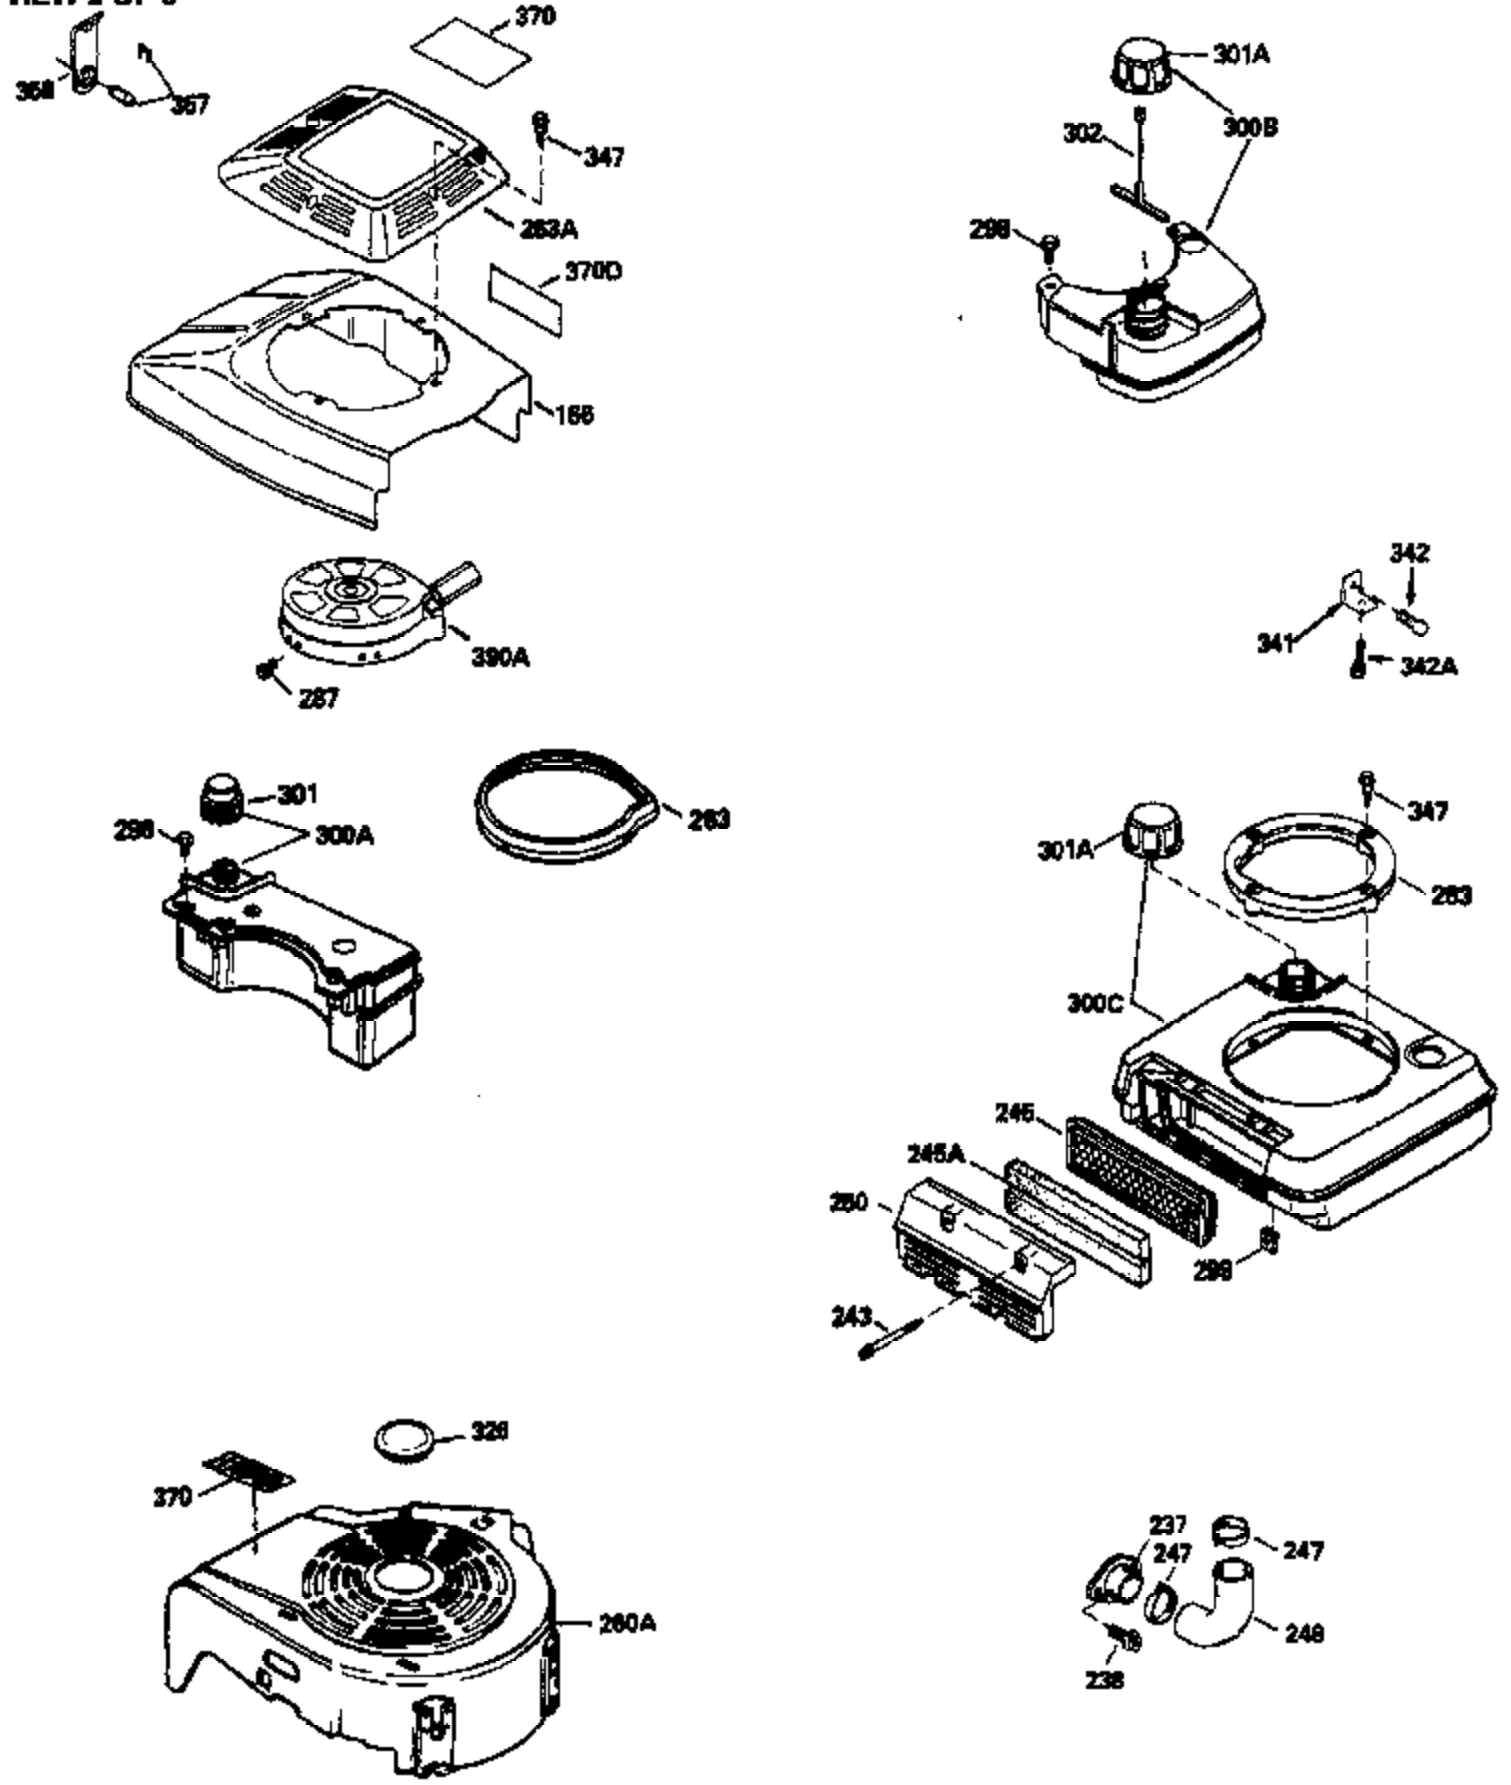

ILLUSTRATION SHOWS TYPICAL PARTS ONLY. ORDER BY PART NUMBER. PARTS NOT LISTED ARE SUPPLIED BY OEM.

VIEW 2 OF 3

Ref #	Part Number	Qty	Description
235	35533	1	Air Cleaner Elbow Fitting
238	650940	2	Screw, 10-32 x 3/4"
245	34782	1	Air Cleaner Filter
245A	34783	1	Pre-Air Filter
250	35535	1	Air Cleaner Cover (chrome)
287	650884	2	Screw, 8-32 x 1/2"
298	28763	3	Screw, 10-32 x 35/64"
301	33032	1	Fuel Cap
370	34144	1	Primer Decal