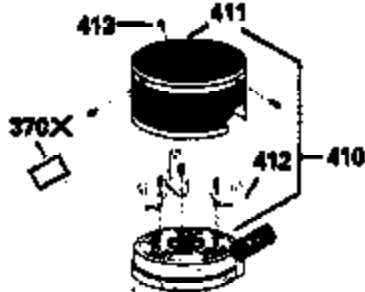

ILLUSTRATION SHOWS TYPICAL PARTS ONLY. ORDER BY PART NUMBER. PARTS NOT LISTED ARE SUPPLIED BY OEM.

VIEW 3 OF 3

Ref #	Part Number	Qty	Description
19	33578	1	Extension Spring
69	35261	1	* Mounting Flange Gasket
182	6201	2	Screw, 1/4-28 x 7/8"
185	33004A	1	Intake Pipe (Incl. 224)
186	34358	1	Governor Link
223	650451	2	Screw, 1/4-20 x 1"
227	35917	1	Air Cleaner Elbow Ass'y (Incl. 235 & 243)
228	650826	1	Stud, 1/4-20 x 6.20"
229	650825	1	Nut & Lockwasher, 1/4-20
233	34699	1	Air Cleaner Bracket
235	35533	1	Air Cleaner Elbow Fitting
238	650940	2	Screw, 10-32 x 3/4"
239A	35815	1	Air Cleaner Gasket
239B	34698A	1	Air Cleaner Gasket
245	34782	1	Air Cleaner Filter
245A	34783	1	Pre-Air Filter
249	35536	1	Air Cleaner Cover Seal
250	35535	1	Air Cleaner Cover (chrome)
251	650513	1	Wing Nut, 1/4-20
260	35534	1	Blower Housing
275A	391019	1	Muffler (Incl. 277)
276	33753	1	Locking Plate
277	650795	2	Screw, 1/4-20 x 2-1/4"
370E	34704	1	Instruction Decal