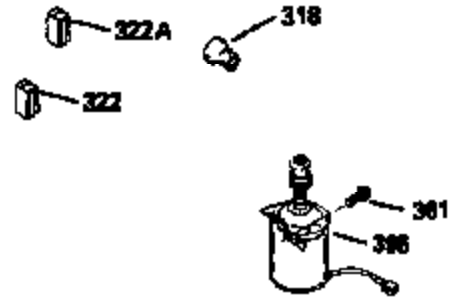

ILLUSTRATION SHOWS TYPICAL PARTS ONLY. ORDER BY PART NUMBER. PARTS NOT LISTED ARE SUPPLIED BY OEM.

VIEW 3 OF 3

Ref #	Part Number	Qty	Description
19	33578	1	Extension Spring
69	35261	1	* Mounting Flange Gasket
182	6201	2	Screw, 1/4-28 x 7/8"
185	33004A	1	Intake Pipe (Incl. 224)
186	34358	1	Governor Link
223	650451	2	Screw, 1/4-20 x 1"
227	35917	1	Air Cleaner Elbow Ass'y (Incl. 235 & 243)
228	650826	1	Stud, 1/4-20 x 6.20"
229	650825	1	Nut & Lockwasher, 1/4-20
233	34699	1	Air Cleaner Bracket
235	35533	1	Air Cleaner Elbow Fitting
238	650940	2	Screw, 10-32 x 3/4"
239A	35815	1	Air Cleaner Gasket
239B	34698A	1	Air Cleaner Gasket
245	34782	1	Air Cleaner Filter
245A	34783	1	Pre-Air Filter
249	35536	1	Air Cleaner Cover Seal
250	35535	1	Air Cleaner Cover (chrome)
251	650513	1	Wing Nut, 1/4-20
260	35534	1	Blower Housing
275A	391019	1	Muffler (Incl. 277)
276	33753	1	Locking Plate
277	650795	2	Screw, 1/4-20 x 2-1/4"
370E	34704	1	Instruction Decal