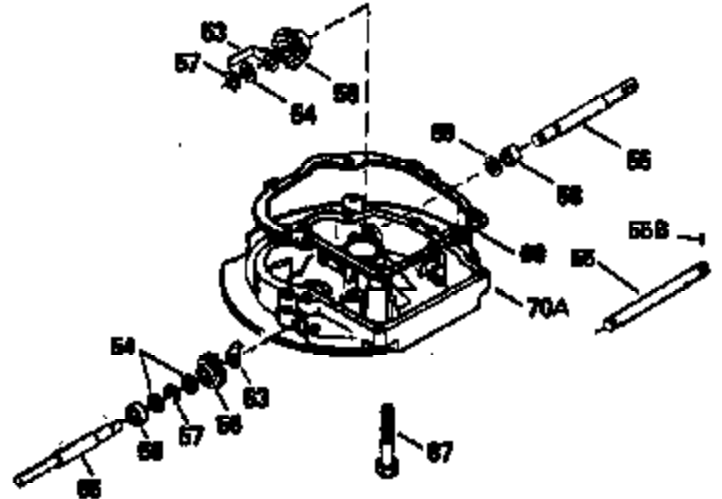

ILLUSTRATION SHOWS TYPICAL PARTS ONLY. ORDER BY PART NUMBER. PARTS NOT LISTED ARE SUPPLIED BY OEM.

VIEW 2 OF 3

Ref #	Part Number	Qty	Description
235	35533	1	Air Cleaner Elbow Fitting
238	650940	2	Screw, 10-32 x 3/4"
245	34782	1	Air Cleaner Filter
245A	34783	1	Pre-Air Filter
250	35535	1	Air Cleaner Cover (chrome)
287	650884	2	Screw, 8-32 x 1/2"
298	28763	3	Screw, 10-32 x 35/64"
301	33032	1	Fuel Cap
370	34144	1	Primer Decal

ILLUSTRATION SHOWS TYPICAL PARTS ONLY. ORDER BY PART NUMBER. PARTS NOT LISTED ARE SUPPLIED BY OEM.

VIEW 3 OF 3

Ref #	Part Number	Qty	Description
19	33578	1	Extension Spring
69	35261	1	* Mounting Flange Gasket
182	6201	2	Screw, 1/4-28 x 7/8"
185	33004A	1	Intake Pipe (Incl. 224)
186	34358	1	Governor Link
223	650451	2	Screw, 1/4-20 x 1"
227	35917	1	Air Cleaner Elbow Ass'y (Incl. 235 & 243)
228	650826	1	Stud, 1/4-20 x 6.20"
229	650825	1	Nut & Lockwasher, 1/4-20
233	34699	1	Air Cleaner Bracket
235	35533	1	Air Cleaner Elbow Fitting
238	650940	2	Screw, 10-32 x 3/4"
239A	35815	1	Air Cleaner Gasket
239B	34698A	1	Air Cleaner Gasket
245	34782	1	Air Cleaner Filter
245A	34783	1	Pre-Air Filter
249	35536	1	Air Cleaner Cover Seal
250	35535	1	Air Cleaner Cover (chrome)
251	650513	1	Wing Nut, 1/4-20
260	35534	1	Blower Housing
275A	391019	1	Muffler (Incl. 277)
276	33753	1	Locking Plate
277	650795	2	Screw, 1/4-20 x 2-1/4"
370E	34704	1	Instruction Decal