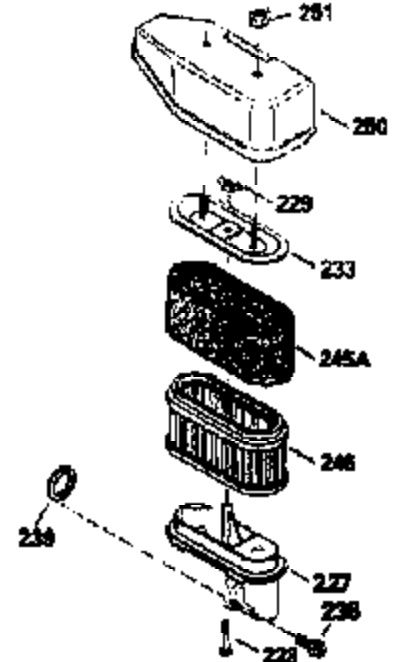

ILLUSTRATION SHOWS TYPICAL PARTS ONLY. ORDER BY PART NUMBER. PARTS NOT LISTED ARE SUPPLIED BY OEM.

VIEW 3 OF 3

Ref #	Part Number	Qty	Description
19	33578	1	Extension Spring
69	35261	1	* Mounting Flange Gasket
182	6201	2	Screw, 1/4-28 x 7/8"
185	33004A	1	Intake Pipe (Incl. 224)
186	34358	1	Governor Link
223	650451	2	Screw, 1/4-20 x 1"
227	35917	1	Air Cleaner Elbow Ass'y (Incl. 235 & 243)
228	650826	1	Stud, 1/4-20 x 6.20"
229	650825	1	Nut & Lockwasher, 1/4-20
233	34699	1	Air Cleaner Bracket
235	35533	1	Air Cleaner Elbow Fitting
238	650940	2	Screw, 10-32 x 3/4"
239A	35815	1	Air Cleaner Gasket
239B	34698A	1	Air Cleaner Gasket
245	34782	1	Air Cleaner Filter
245A	34783	1	Pre-Air Filter
249	35536	1	Air Cleaner Cover Seal
250	35535	1	Air Cleaner Cover (chrome)
251	650513	1	Wing Nut, 1/4-20
260	35534	1	Blower Housing
275A	391019	1	Muffler (Incl. 277)
276	33753	1	Locking Plate
277	650795	2	Screw, 1/4-20 x 2-1/4"
370E	34704	1	Instruction Decal