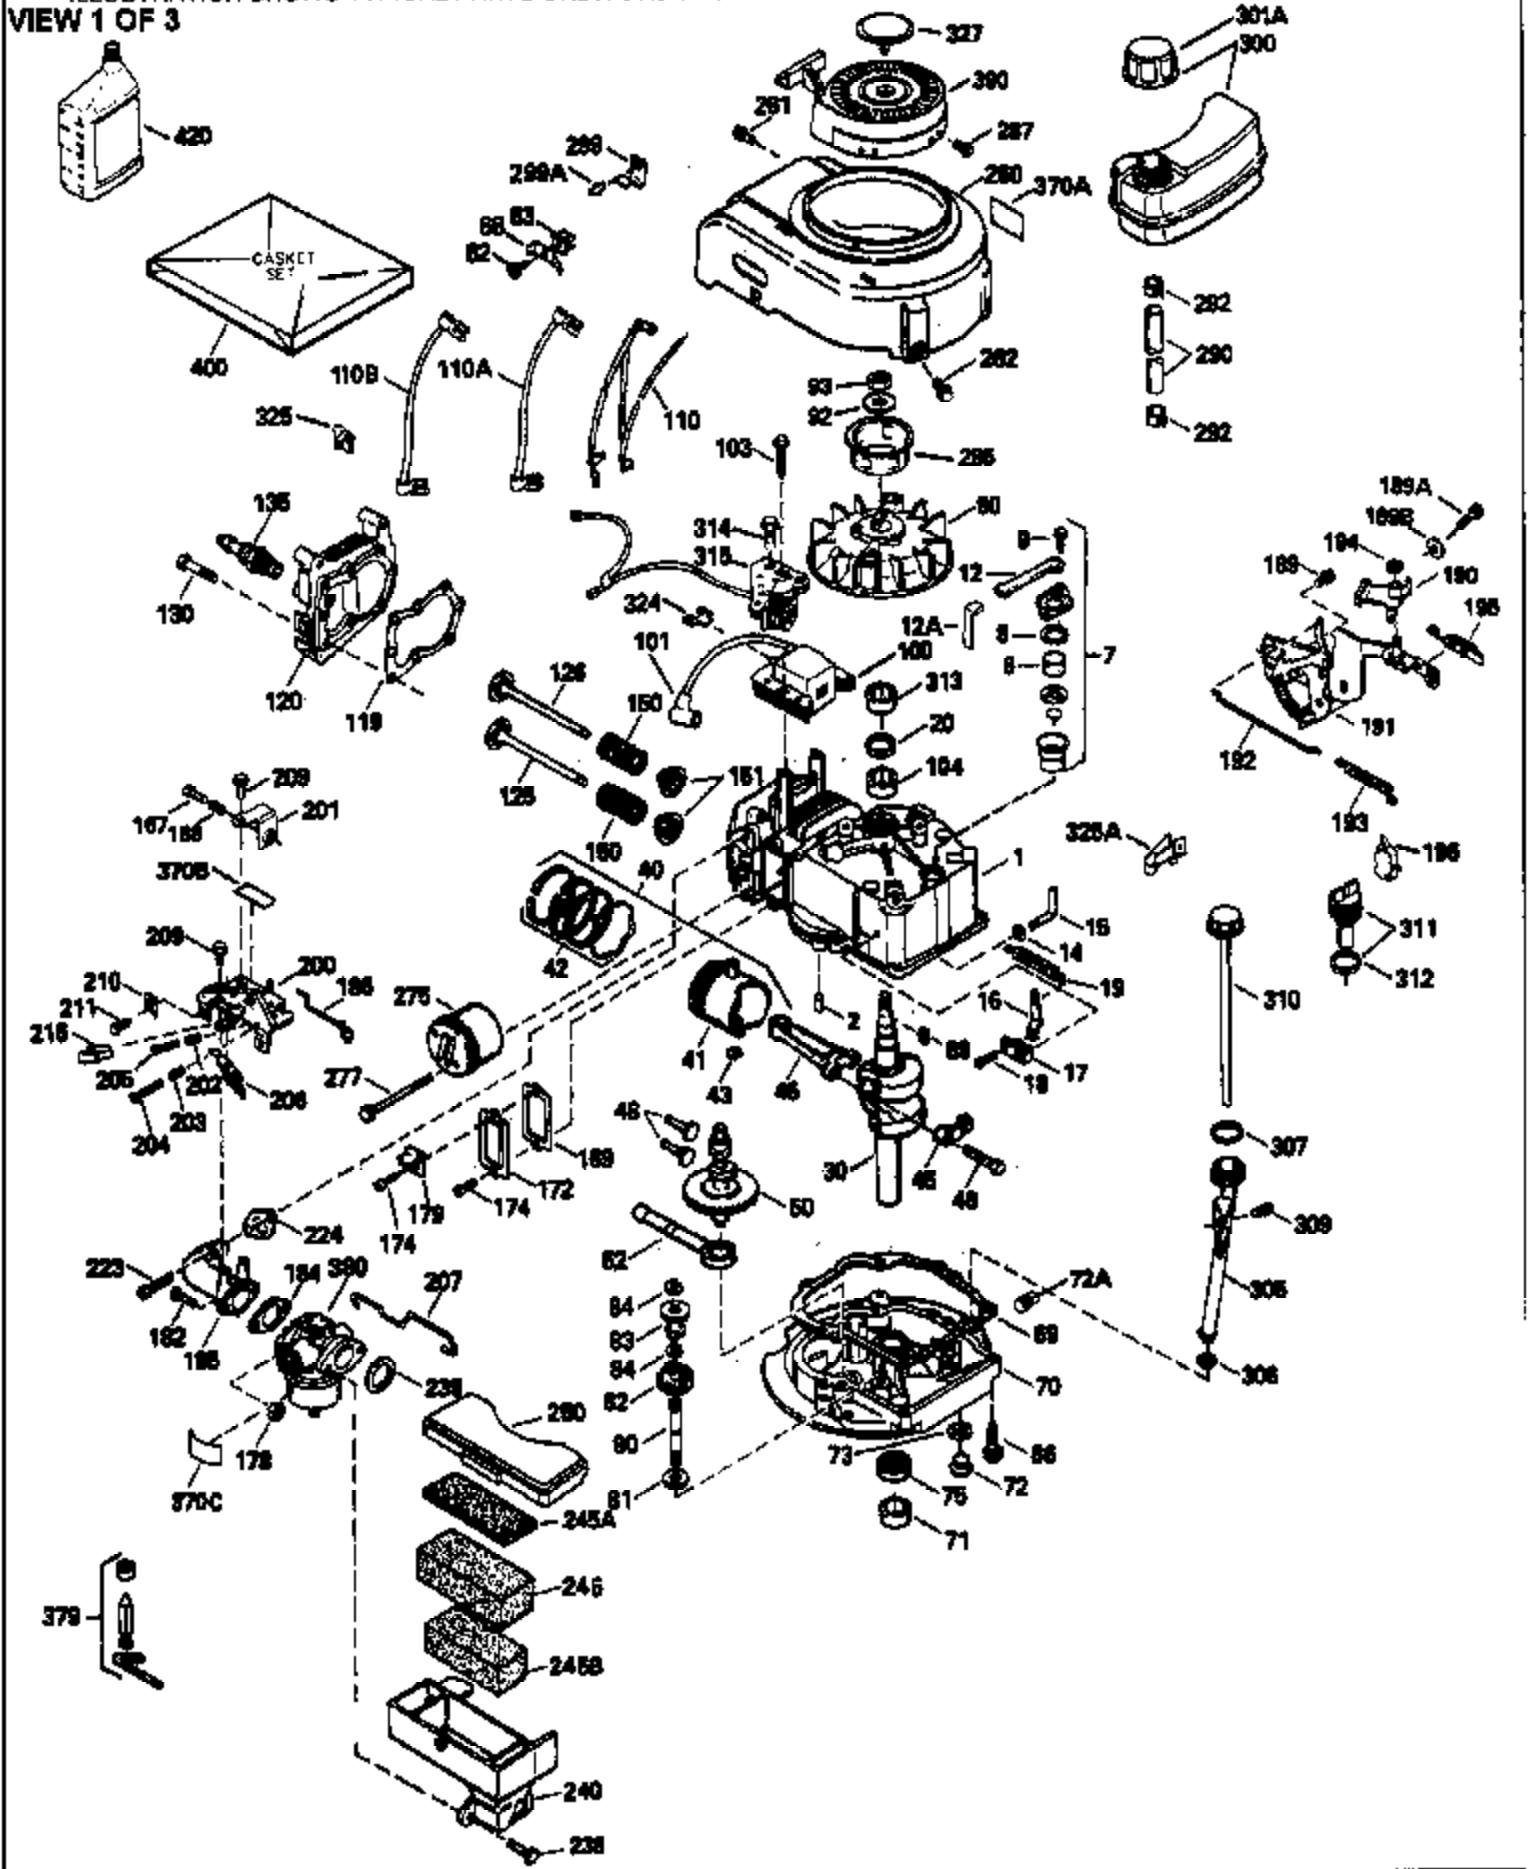

ILLUSTRATION SHOWS TYPICAL PARTS ONLY. ORDER BY PART NUMBER. PARTS NOT LISTED ARE SUPPLIED BY OEM.
VIEW 1 OF 3

Ref #	Part Number	Qty	Description
1	35010	1	Cylinder (Incl. 2 & 20)
2	26727	2	Dowel Pin
6	33734	1	Breather Element
7	34214A	1	Breather Ass'y. (Incl. 6, 8, 9 & 12)
8	33735	1	* Breather Gasket
9	30200	2	Screw, 10-24 x 9/16"
12	33886	1	Breather Tube
14	28277	1	Washer
15	30589	1	Governor Rod (Incl. 14)
16	31383A	1	Governor Lever
17	31335	1	Governor Lever Clamp
18	650548	1	Screw, 8-32 x 5/16"
19	33578	1	Extension Spring
20	32600	1	Oil Seal
30	34477B	1	Crankshaft
40	35544A	1	Piston, Pin & Ring Set (Std.)
40	35545A	1	Piston, Pin & Ring Set (.010" OS)
40	35546	1	Piston, Pin & Ring Set (.020" OS)
41	35541	1	Piston & Pin Ass'y. (Std.) (Incl. 43)
41	35542	1	Piston & Pin Ass'y. (.010" OS) (Incl. 43)
41	35543	1	Piston & Pin Ass'y. (.020" OS) (Incl. 43)
42	35547A	1	Ring Set (Std.)
42	35548A	1	Ring Set (.010" OS)
42	35549	1	Ring Set (.020" OS)
43	20381	2	Piston Pin Retaining Ring
45	32875	1	Connecting Rod Ass'y. (Incl. 46)
46	32610A	2	Connecting Rod Bolt
48	27241	2	Valve Lifter
50	33553	1	Camshaft (MCR)
52	29914	1	Oil Pump Ass'y.
69	35261	1	* Mounting Flange Gasket
70	34311D	1	Mounting Flange (Incl. 72,73,75 & 80)
72A	9556	1	Oil Drain Plug (1/8-27 sq. hd.)
72	30572	1	Oil Drain Plug
73	28833	1	Oil Plug Gasket (Not required with plastic oil plug)
75	27897	1	Oil Seal
80	30574A	1	Governor Shaft
81	30590A	1	Washer
82	30591	1	Governor Gear Ass'y. (Incl. 81)
83	30588A	1	Governor Spool
84	29193	2	Retaining Ring
86	650488	6	Screw, 1/4-20 x 1-1/4"
89	611004	1	Flywheel Key
90	611112	1	Flywheel
92	650815	1	Belleville Washer
93	650816	1	Flywheel Nut
100	34443A	1	Solid State Ignition
101	610118	1	Spark Plug Cover
103	650814	2	Screw, Torx T-15, 10-24 x 1"
110	35181	1	Ground Wire
119	33015A	1	* Cylinder Head Gasket
120	34342	1	Cylinder Head
125	29313C	1	Exhaust Valve (Std.) (Incl. 151)
125	29315C	1	Exhaust Valve (1/32" OS) (Incl. 151)
126	29314B	1	Intake Valve (Std.) (Incl. 151)
126	29315C	1	Intake Valve (1/32" OS) (Incl. 151)
130	6021A	8	Screw, 5/16-18 x 1-1/2"
135	35395	1	Resistor Spark Plug (RJ19LM)