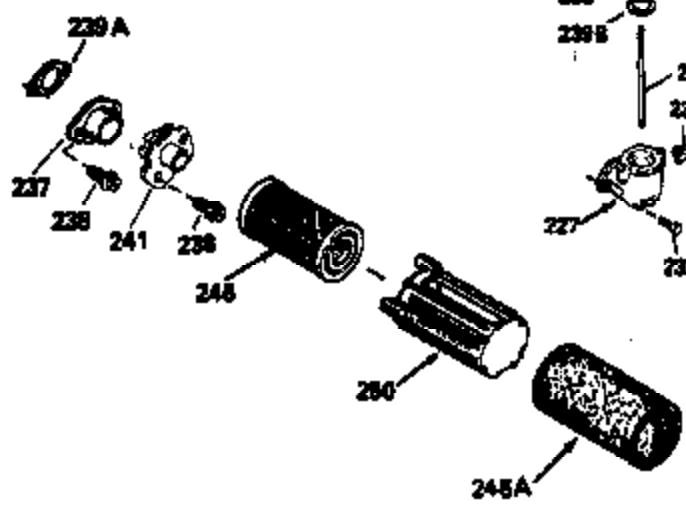

ILLUSTRATION SHOWS TYPICAL PARTS ONLY. ORDER BY PART NUMBER. PARTS NOT LISTED ARE SUPPLIED BY OEM.

VIEW 3 OF 3

Ref #	Part Number	Qty	Description
19	33578		Spring, Governor
69	35261		* Gasket, Mounting flange
182	6201		Screw, 1/4-28 x 7/8"
185	33004A		Pipe, Intake (Incl. 224)
186	34358		Link, Governor spring
223	650451		Screw, 1/4-20 x 1"
227	35917		Elbow Assy., Air cleaner (Incl. No. 2 43)
228	650826		Stud, threaded both ends, 1/4-20 x 6. 20
229	650825		Nut & Lockwasher, 1/4-20
232			Pop Rivet (1/8" dia.) (Purchase Local ly)
233	34699		Bracket, Air cleaner
235	35533		Fitting, Air cleaner elbow
239B	34698A		Gasket, Air cleaner bracket
239A	35815		Gasket, Air cleaner
245A	34782		Filter, Air cleaner (Incl. 229)
246D	35435		Filter, Pre-Air (Optional)
246C	34783		Filter, Pre-air
250C	35535		Cover, Air cleaner
250D	35536		Seal, Air cleaner cover
251	650513		Nut, Wing, 1/4-20
260	35564		Housing, Blower
275A	391019		Muffler
276	33753		Plate, Locking
277A	30063		Screw, Torx T-30, 1/4-20 x 1/2" (Use as req.)
277	650795		Screw, 1/4-20 x 2-1/4" (Use as requir ed)
322	35013		Connector, Body
330	34970		Wire & terminal Assy.
361A	650841		Washer
370E	34704		Decal, Air cleaner
370G	34387		Decal, Instruction (Optional)
410	730574		Opt.Debris Screen Kit (Incl.370G,411, 412,413)
411	35596		Debris Screen (Optional)
412	35597		Debris Screen Bracket (Optional)
413	650910		Screw, 8-32 x 1/4 (Optional)
415	730162		Muffler Adapter Kit(In.274,277A)(Use as req.)