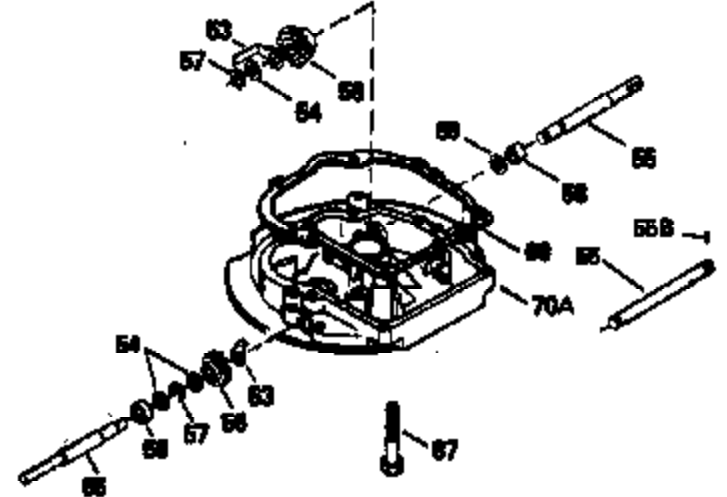

ILLUSTRATION SHOWS TYPICAL PARTS ONLY. ORDER BY PART NUMBER. PARTS NOT LISTED ARE SUPPLIED BY OEM.

VIEW 3 OF 3

Ref #	Part Number	Qty	Description
19	33578		Spring, Governor
69	35261		* Gasket, Mounting flange
182	6201		Screw, 1/4-28 x 7/8"
185	33004A		Pipe, Intake (Incl. 224)
186	34358		Link, Governor spring
223	650451		Screw, 1/4-20 x 1"
227	35917		Elbow Assy., Air cleaner (Incl. No. 2 43)
228	650826		Stud, threaded both ends, 1/4-20 x 6. 20
229	650825		Nut & Lockwasher, 1/4-20
232			Pop Rivet (1/8" dia.) (Purchase Local ly)
233	34699		Bracket, Air cleaner
235	35533		Fitting, Air cleaner elbow
239B	34698A		Gasket, Air cleaner bracket
239A	35815		Gasket, Air cleaner
245A	34782		Filter, Air cleaner (Incl. 229)
246D	35435		Filter, Pre-Air (Optional)
246C	34783		Filter, Pre-air
250C	35535		Cover, Air cleaner
250D	35536		Seal, Air cleaner cover
251	650513		Nut, Wing, 1/4-20
260	35564		Housing, Blower
275A	391019		Muffler
276	33753		Plate, Locking
277A	30063		Screw, Torx T-30, 1/4-20 x 1/2" (Use as req.)
277	650795		Screw, 1/4-20 x 2-1/4" (Use as requir ed)
322	35013		Connector, Body
330	34970		Wire & terminal Assy.
361A	650841		Washer
370E	34704		Decal, Air cleaner
370G	34387		Decal, Instruction (Optional)
410	730574		Opt.Debris Screen Kit (Incl.370G,411, 412,413)
411	35596		Debris Screen (Optional)
412	35597		Debris Screen Bracket (Optional)
413	650910		Screw, 8-32 x 1/4 (Optional)
415	730162		Muffler Adapter Kit(In.274,277A)(Use as req.)