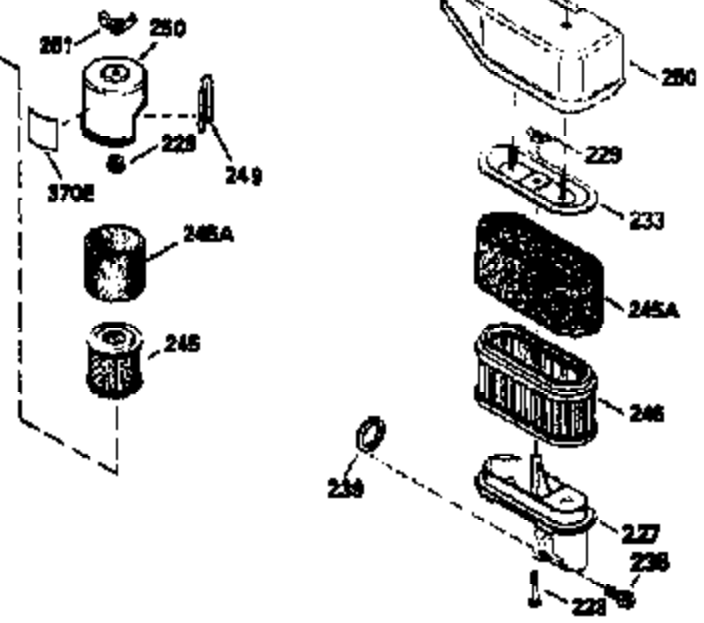

ILLUSTRATION SHOWS TYPICAL PARTS ONLY. ORDER BY PART NUMBER. PARTS NOT LISTED ARE SUPPLIED BY OEM.

VIEW 3 OF 3

Ref #	Part Number	Qty	Description
19	33578		Spring, Governor
69	35261		* Gasket, Mounting flange
182	6201		Screw, 1/4-28 x 7/8"
185	33004A		Pipe, Intake (Incl. 224)
186	34358		Link, Governor spring
223	650451		Screw, 1/4-20 x 1"
227	35917		Elbow Assy., Air cleaner (Incl. No. 2 43)
228	650826		Stud, threaded both ends, 1/4-20 x 6. 20
229	650825		Nut & Lockwasher, 1/4-20
232			Pop Rivet (1/8" dia.) (Purchase Local ly)
233	34699		Bracket, Air cleaner
235	35533		Fitting, Air cleaner elbow
239B	34698A		Gasket, Air cleaner bracket
239A	35815		Gasket, Air cleaner
245A	34782		Filter, Air cleaner (Incl. 229)
246D	35435		Filter, Pre-Air (Optional)
246C	34783		Filter, Pre-air
250C	35535		Cover, Air cleaner
250D	35536		Seal, Air cleaner cover
251	650513		Nut, Wing, 1/4-20
260	35564		Housing, Blower
275A	391019		Muffler
276	33753		Plate, Locking
277A	30063		Screw, Torx T-30, 1/4-20 x 1/2" (Use as req.)
277	650795		Screw, 1/4-20 x 2-1/4" (Use as requir ed)
322	35013		Connector, Body
330	34970		Wire & terminal Assy.
361A	650841		Washer
370E	34704		Decal, Air cleaner
370G	34387		Decal, Instruction (Optional)
410	730574		Opt.Debris Screen Kit (Incl.370G,411, 412,413)
411	35596		Debris Screen (Optional)
412	35597		Debris Screen Bracket (Optional)
413	650910		Screw, 8-32 x 1/4 (Optional)
415	730162		Muffler Adapter Kit(In.274,277A)(Use as req.)