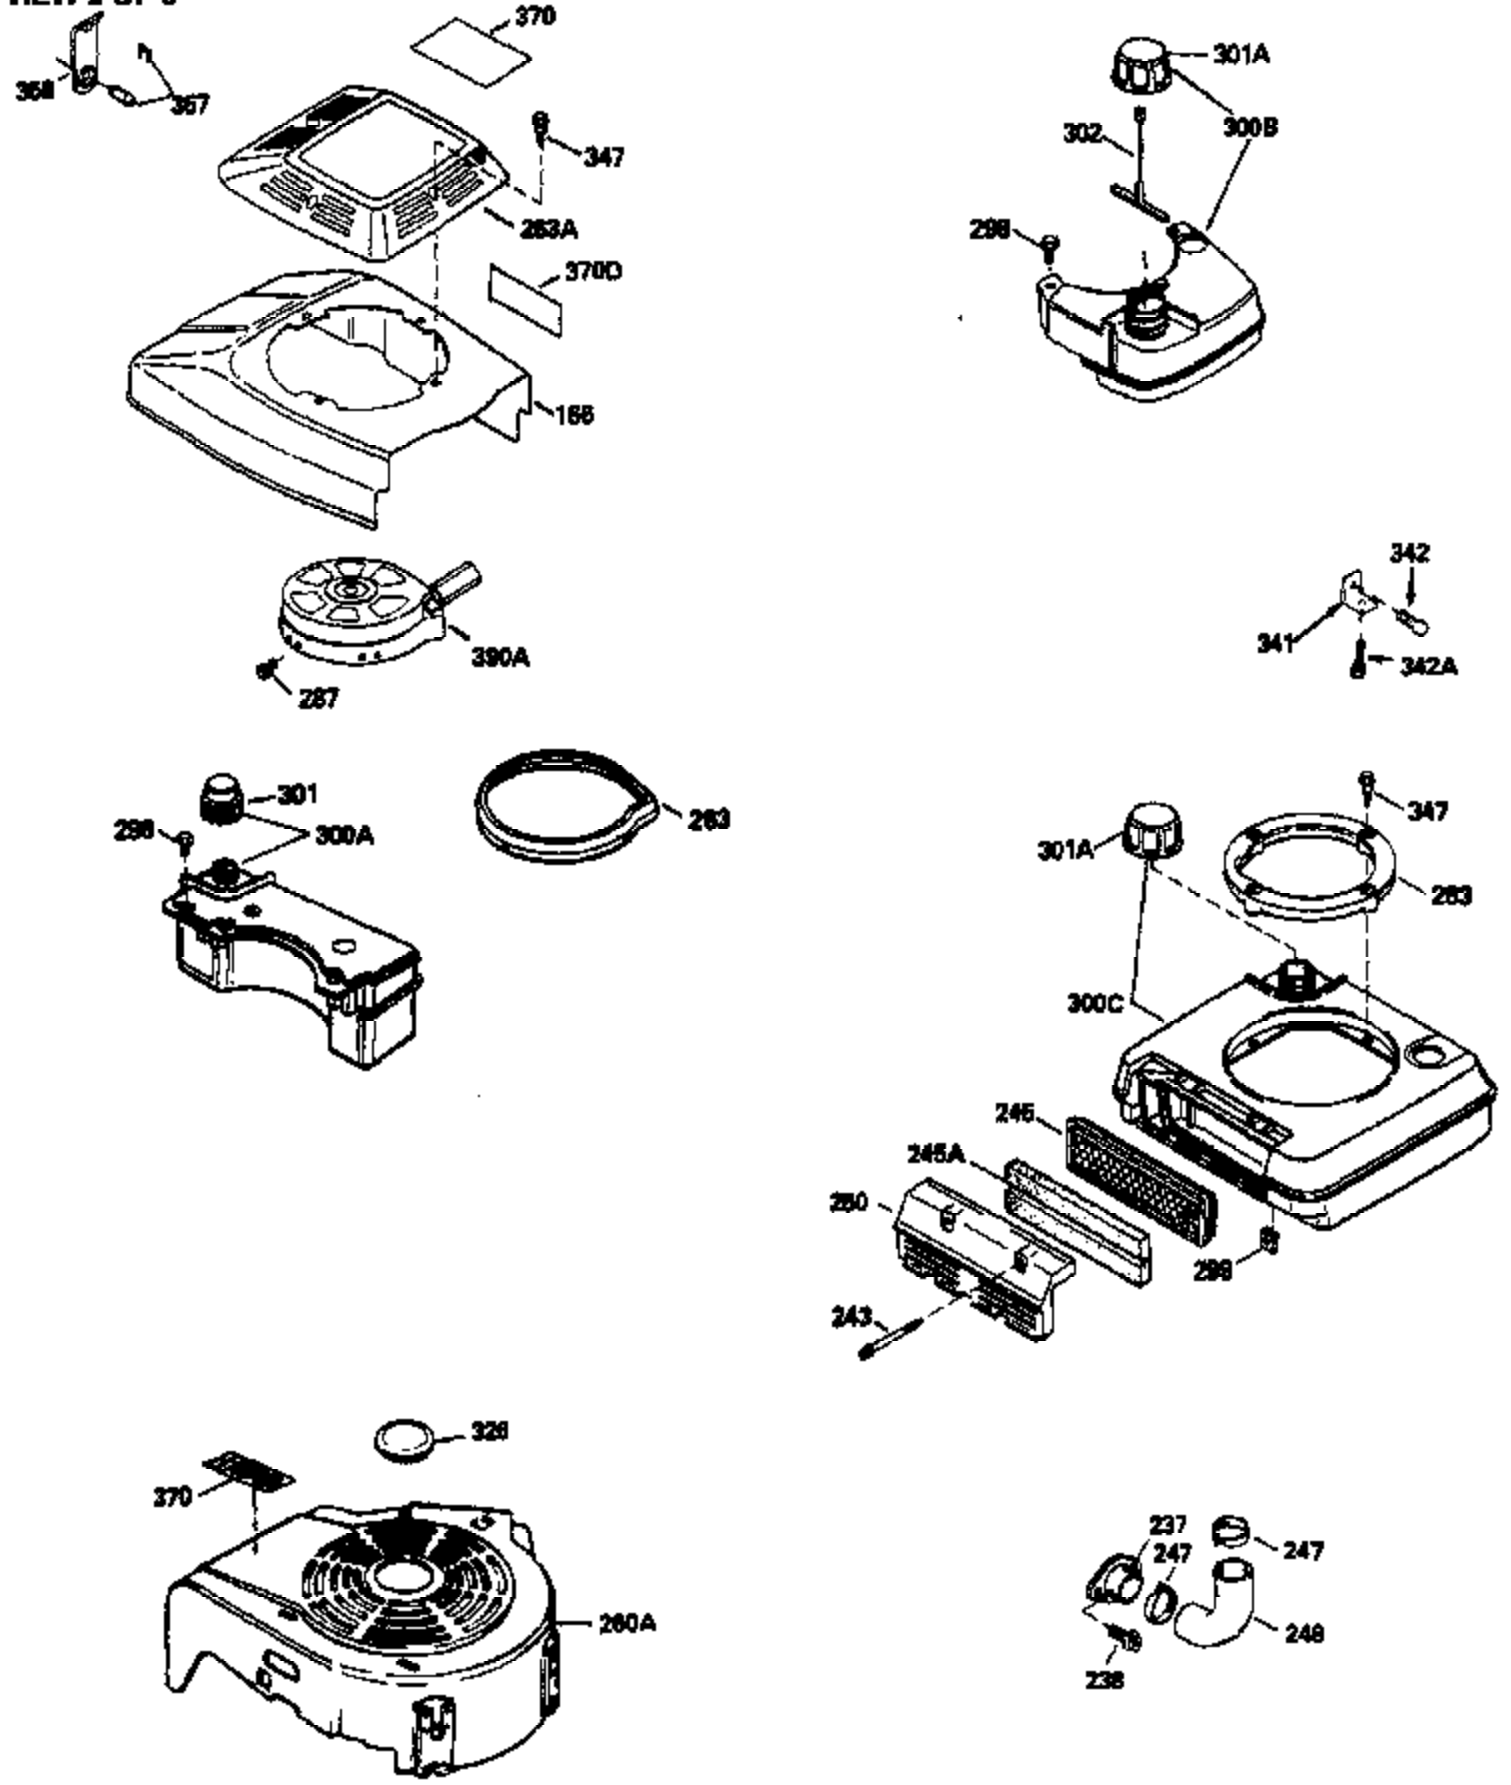

Ref #	Part Number	Qty	Description
379	631021		Inlet Needle, Seat & Clip Ass'y.
380	632391		Carburetor (Incl. 184) (Refer to Division 5, Section A, page A2-6 or Fiche 8A, Grid E-9for breakdown)
390	590635		Rewind Starter (Refer to Division 5, SecionC, page 34 or Fiche 8A, Grid G-5 for breakdown)
400	33238D		* Gasket Set (Incl. items marked *)
420	730225		SAE 30, 4-Cycle Engine Oil (Quart)

ILLUSTRATION SHOWS TYPICAL PARTS ONLY. ORDER BY PART NUMBER. PARTS NOT LISTED ARE SUPPLIED BY OEM.

VIEW 2 OF 3