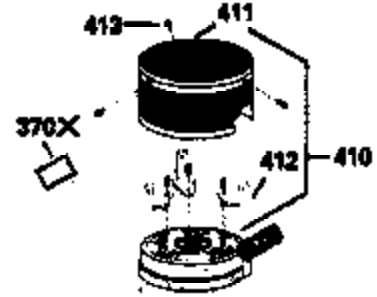

ILLUSTRATION SHOWS TYPICAL PARTS ONLY. ORDER BY PART NUMBER. PARTS NOT LISTED ARE SUPPLIED BY OEM.

VIEW 3 OF 3

Ref #	Part Number	Qty	Description
19	33578		Spring, Governor
69	35261		* Gasket, Mounting flange
182	6201		Screw, 1/4-28 x 7/8"
185	33004A		Pipe, Intake (Incl. 224)
186	34358		Link, Governor spring
223	650451		Screw, 1/4-20 x 1"
227	35917		Elbow Assy., Air cleaner (Incl. No. 2 43)
228	650826		Stud, threaded both ends, 1/4-20 x 6. 20
229	650825		Nut & Lockwasher, 1/4-20
232			Pop Rivet (1/8" dia.) (Purchase Local ly)
233	34699		Bracket, Air cleaner
235	35533		Fitting, Air cleaner elbow
239B	34698A		Gasket, Air cleaner bracket
239A	35815		Gasket, Air cleaner
245A	34782		Filter, Air cleaner (Incl. 229)
246D	35435		Filter, Pre-Air (Optional)
246C	34783		Filter, Pre-air
250C	35535		Cover, Air cleaner
250D	35536		Seal, Air cleaner cover
251	650513		Nut, Wing, 1/4-20
260	35564		Housing, Blower
275A	391019		Muffler
276	33753		Plate, Locking
277A	30063		Screw, Torx T-30, 1/4-20 x 1/2" (Use as req.)
277	650795		Screw, 1/4-20 x 2-1/4" (Use as requir ed)
322	35013		Connector, Body
330	34970		Wire & terminal Assy.
361A	650841		Washer
370E	34704		Decal, Air cleaner
370G	34387		Decal, Instruction (Optional)
410	730574		Opt.Debris Screen Kit (Incl.370G,411, 412,413)
411	35596		Debris Screen (Optional)
412	35597		Debris Screen Bracket (Optional)
413	650910		Screw, 8-32 x 1/4 (Optional)
415	730162		Muffler Adapter Kit(In.274,277A)(Use as req.)