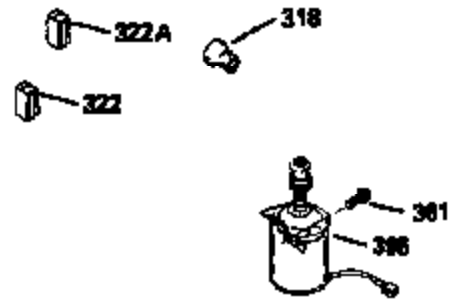

ILLUSTRATION SHOWS TYPICAL PARTS ONLY. ORDER BY PART NUMBER. PARTS NOT LISTED ARE SUPPLIED BY OEM.

VIEW 3 OF 3

Ref #	Part Number	Qty	Description
19	33578		Spring, Governor
69	35261		* Gasket, Mounting flange
182	6201		Screw, 1/4-28 x 7/8"
185	33004A		Pipe, Intake (Incl. 224)
186	34358		Link, Governor spring
223	650451		Screw, 1/4-20 x 1"
227	35917		Elbow Assy., Air cleaner (Incl. No. 2 43)
228	650826		Stud, threaded both ends, 1/4-20 x 6. 20
229	650825		Nut & Lockwasher, 1/4-20
232			Pop Rivet (1/8" dia.) (Purchase Local ly)
233	34699		Bracket, Air cleaner
235	35533		Fitting, Air cleaner elbow
239B	34698A		Gasket, Air cleaner bracket
239A	35815		Gasket, Air cleaner
245A	34782		Filter, Air cleaner (Incl. 229)
246D	35435		Filter, Pre-Air (Optional)
246C	34783		Filter, Pre-air
250C	35535		Cover, Air cleaner
250D	35536		Seal, Air cleaner cover
251	650513		Nut, Wing, 1/4-20
260	35564		Housing, Blower
275A	391019		Muffler
276	33753		Plate, Locking
277A	30063		Screw, Torx T-30, 1/4-20 x 1/2" (Use as req.)
277	650795		Screw, 1/4-20 x 2-1/4" (Use as requir ed)
322	35013		Connector, Body
330	34970		Wire & terminal Assy.
361A	650841		Washer
370E	34704		Decal, Air cleaner
370G	34387		Decal, Instruction (Optional)
410	730574		Opt.Debris Screen Kit (Incl.370G,411, 412,413)
411	35596		Debris Screen (Optional)
412	35597		Debris Screen Bracket (Optional)
413	650910		Screw, 8-32 x 1/4 (Optional)
415	730162		Muffler Adapter Kit(In.274,277A)(Use as req.)