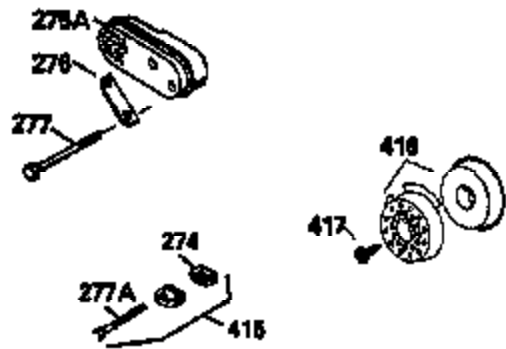

ILLUSTRATION SHOWS TYPICAL PARTS ONLY. ORDER BY PART NUMBER. PARTS NOT LISTED ARE SUPPLIED BY OEM.

VIEW 3 OF 3

Ref #	Part Number	Qty	Description
19	33578		Spring, Governor
69	35261		* Gasket, Mounting flange
182	6201		Screw, 1/4-28 x 7/8"
185	33004A		Pipe, Intake (Incl. 224)
186	34358		Link, Governor spring
223	650451		Screw, 1/4-20 x 1"
227	35917		Elbow Assy., Air cleaner (Incl. No. 2 43)
228	650826		Stud, threaded both ends, 1/4-20 x 6. 20
229	650825		Nut & Lockwasher, 1/4-20
232			Pop Rivet (1/8" dia.) (Purchase Local ly)
233	34699		Bracket, Air cleaner
235	35533		Fitting, Air cleaner elbow
239B	34698A		Gasket, Air cleaner bracket
239A	35815		Gasket, Air cleaner
245A	34782		Filter, Air cleaner (Incl. 229)
246D	35435		Filter, Pre-Air (Optional)
246C	34783		Filter, Pre-air
250C	35535		Cover, Air cleaner
250D	35536		Seal, Air cleaner cover
251	650513		Nut, Wing, 1/4-20
260	35564		Housing, Blower
275A	391019		Muffler
276	33753		Plate, Locking
277A	30063		Screw, Torx T-30, 1/4-20 x 1/2" (Use as req.)
277	650795		Screw, 1/4-20 x 2-1/4" (Use as requir ed)
322	35013		Connector, Body
330	34970		Wire & terminal Assy.
361A	650841		Washer
370E	34704		Decal, Air cleaner
370G	34387		Decal, Instruction (Optional)
410	730574		Opt.Debris Screen Kit (Incl.370G,411, 412,413)
411	35596		Debris Screen (Optional)
412	35597		Debris Screen Bracket (Optional)
413	650910		Screw, 8-32 x 1/4 (Optional)
415	730162		Muffler Adapter Kit(In.274,277A)(Use as req.)