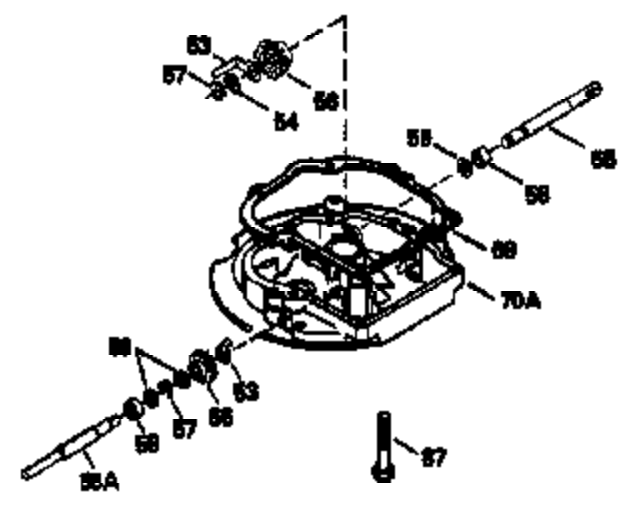

ILLUSTRATION SHOWS TYPICAL PARTS ONLY. ORDER BY PART NUMBER. PARTS NOT LISTED ARE SUPPLIED BY OEM.

VIEW 3 OF 3

Ref #	Part Number	Qty	Description
19	33578	1	Extension Spring
69	35261	1	* Mounting Flange Gasket
92	650815	1	Belleville Washer
182	6201	2	Screw, 1/4-28 x 7/8"
185	33004A	1	Intake Pipe (Incl. 224)
186	34358	1	Governor Link
189B	650841	2	Washer
191	35015B	1	S.E. Brake Bracket (Incl. 195)
223	650451	2	Screw, 1/4-20 x 1"
227	35917	1	Air Cleaner Elbow Ass'y (Incl. 235 & 243)
228	650826	1	Stud, 1/4-20 x 6.2"
229	650825	1	Nut & Lockwasher, 1/4-20
233	34699	1	Air Cleaner Base
235	35533	1	Air Cleaner Elbow Fitting
238	650940	2	Screw, 10-32 x 3/4"
239A	35815	1	Air Cleaner Gasket
239B	34698A	1	Air Cleaner Gasket
245A	34783	1	Pre-Air Filter
245	34782	1	Air Cleaner Filter
249	35536	1	Air Cleaner Cover Seal
250	35535	1	Air Cleaner Cover
251	650513	1	Wing Nut
275A	391019	1	Muffler (Incl. 277)
276	33753	1	Locking Plate
277	650795	2	Screw, 1/4-20 x 2-1/4"
322	35013	1	Body Connector
330	34970	1	Wire Harness(One female fitting & one eyelet)
330	35017	1	Wire Harness (3-wire)
370A	34346	1	Instruction Decal
370E	34704	1	Air Cleaner Decal