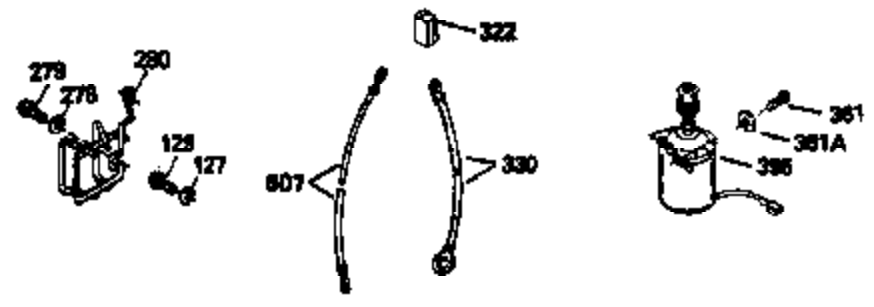

ILLUSTRATION SHOWS TYPICAL PARTS ONLY. ORDER BY PART NUMBER. PARTS NOT LISTED ARE SUPPLIED BY OEM.

VIEW 3 OF 3

Ref #	Part Number	Qty	Description
19	33578	1	Extension Spring
69	35261	1	* Mounting Flange Gasket
92	650815	1	Belleville Washer
182	6201	2	Screw, 1/4-28 x 7/8"
185	33004A	1	Intake Pipe (Incl. 224)
186	34358	1	Governor Link
189B	650841	2	Washer
191	35015B	1	S.E. Brake Bracket (Incl. 195)
223	650451	2	Screw, 1/4-20 x 1"
227	35917	1	Air Cleaner Elbow Ass'y (Incl. 235 & 243)
228	650826	1	Stud, 1/4-20 x 6.2"
229	650825	1	Nut & Lockwasher, 1/4-20
233	34699	1	Air Cleaner Base
235	35533	1	Air Cleaner Elbow Fitting
238	650940	2	Screw, 10-32 x 3/4"
239A	35815	1	Air Cleaner Gasket
239B	34698A	1	Air Cleaner Gasket
245A	34783	1	Pre-Air Filter
245	34782	1	Air Cleaner Filter
249	35536	1	Air Cleaner Cover Seal
250	35535	1	Air Cleaner Cover
251	650513	1	Wing Nut
275A	391019	1	Muffler (Incl. 277)
276	33753	1	Locking Plate
277	650795	2	Screw, 1/4-20 x 2-1/4"
322	35013	1	Body Connector
330	34970	1	Wire Harness(One female fitting & one eyelet)
330	35017	1	Wire Harness (3-wire)
370A	34346	1	Instruction Decal
370E	34704	1	Air Cleaner Decal