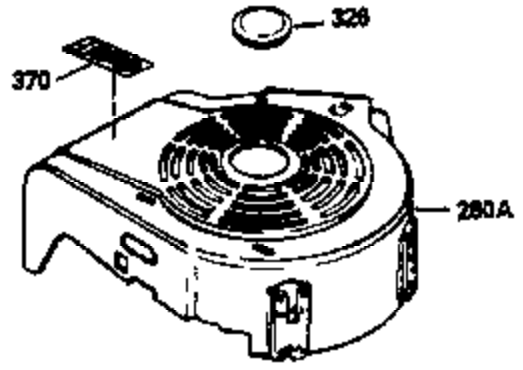

Ref #	Part Number	Qty	Description
172	32755	1	Valve Cover
174	650128	2	Screw, 10-24 x 1/2"
178	29752	2	Nut & Lock Washer, 1/4-28
179	30593	1	Wire Clip
182	6201	2	Screw, 1/4-28 x 7/8"
184	26756	1	* Carburetor To Intake Pipe Gasket
185	33004A	1	Intake Pipe (Incl. 224)
186	34358	1	Governor Link
189	650831	2	Screw, 1/4-20 x 1/2"
189B	650841	2	Washer
190	35831	1	Brake Lever
191	35015B	1	S.E. Brake Bracket (Incl. 195)
192	34966	1	Brake Control Link
193	34965	1	Brake Spring
194	32309	1	Retaining Ring
195	610973	1	Terminal
200	33131A	1	Control Bracket (Incl. 202 thru 206)
202	33802	1	Compression Spring
203	31342	1	Compression Spring
204	650549	1	Screw, 5-40 x 7/16"
205	650777	1	Screw, 6-32 x 21/32"
206	610973	1	Terminal
207	34336	1	Throttle Link
209	30200	2	Screw, 10-24 x 9/16"
210	27793	1	Conduit Clip
211	28942	1	Screw, 10-32 x 3/8"
223	650451	2	Screw, 1/4-20 x 1"
224	34690A	1	* Intake Pipe Gasket
238	650940	2	Screw, 10-32 x 3/4"
245	34782	1	Air Cleaner Filter
260	35564	1	Blower Housing
261	30200	2	Screw, 10-24 x 9/16"
262	650831	2	Screw, 1/4-20 x 1/2"
277	650795	2	Screw, 1/4-20 x 2-1/4"
285	35000	1	Starter Cup
287	650884	2	Screw, 8-32 x 1/2"
290	30705	1	Fuel Line
292	26460	3	Fuel Line Clamp
300	34114D	1	Fuel Tank (Incl. 292 & 301)
301	33032	1	Fuel Cap
305	35577	1	Oil Fill Tube
306	34265	1	"O" Ring
307	35499	1	"O" Ring
309	650562	1	Screw, 10-32 x 1/2"
310	35578	1	Dipstick
313	34080	1	Spacer
314	650767	2	Screw, 8-32 x 27/64"
315	34990	1	Alternator Coil
327	35392	1	Starter Plug
370A	34346	1	Instruction Decal
370	34144	1	Primer Decal
380	632391	1	Carburetor (Incl. 184)
390	590688	1	Rewind Starter
400	36207	1	* Gasket Set (Incl. items marked PK in notes) Incl. Part #'s 26756 (1), 27234A (1), 33015A (1), 33735 (1), 34265 (1), 34338 (1), 34690A (1), 35261 (1)
420	730225	1	SAE 30 4-Cycle Engine Oil (Quart)

ILLUSTRATION SHOWS TYPICAL PARTS ONLY. ORDER BY PART NUMBER. PARTS NOT LISTED ARE SUPPLIED BY OEM.
VIEW 2 OF 3