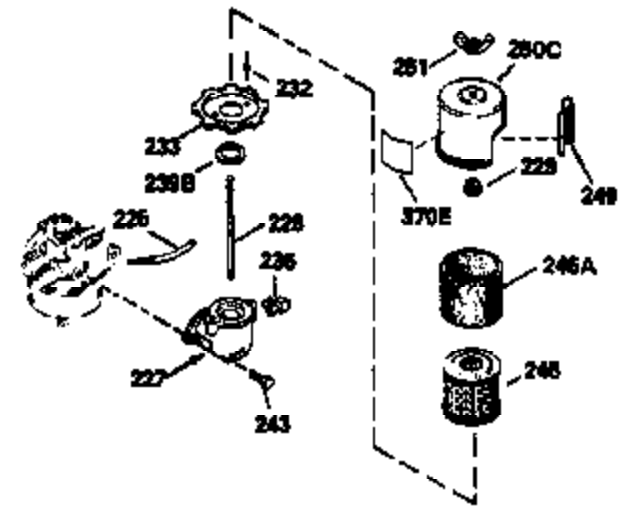

ILLUSTRATION SHOWS TYPICAL PARTS ONLY. ORDER BY PART NUMBER. PARTS NOT LISTED ARE SUPPLIED BY OEM.

VIEW 3 OF 3

Ref #	Part Number	Qty	Description
19	33578	1	Extension Spring
69	35261	1	* Mounting Flange Gasket
92	650815	1	Belleville Washer
182	6201	2	Screw, 1/4-28 x 7/8"
185	33004A	1	Intake Pipe (Incl. 224)
186	34358	1	Governor Link
189B	650841	2	Washer
191	35015B	1	S.E. Brake Bracket (Incl. 195)
223	650451	2	Screw, 1/4-20 x 1"
227	35917	1	Air Cleaner Elbow Ass'y (Incl. 235 & 243)
228	650826	1	Stud, 1/4-20 x 6.2"
229	650825	1	Nut & Lockwasher, 1/4-20
233	34699	1	Air Cleaner Base
235	35533	1	Air Cleaner Elbow Fitting
238	650940	2	Screw, 10-32 x 3/4"
239A	35815	1	Air Cleaner Gasket
239B	34698A	1	Air Cleaner Gasket
245A	34783	1	Pre-Air Filter
245	34782	1	Air Cleaner Filter
249	35536	1	Air Cleaner Cover Seal
250	35535	1	Air Cleaner Cover
251	650513	1	Wing Nut
275A	391019	1	Muffler (Incl. 277)
276	33753	1	Locking Plate
277	650795	2	Screw, 1/4-20 x 2-1/4"
322	35013	1	Body Connector
330	34970	1	Wire Harness(One female fitting & one eyelet)
330	35017	1	Wire Harness (3-wire)
370A	34346	1	Instruction Decal
370E	34704	1	Air Cleaner Decal