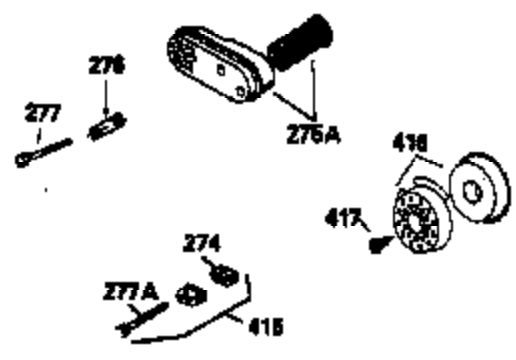

ILLUSTRATION SHOWS TYPICAL PARTS ONLY. ORDER BY PART NUMBER. PARTS NOT LISTED ARE SUPPLIED BY OEM.

VIEW 3 OF 3

Ref #	Part Number	Qty	Description
19	33578	1	Extension Spring
69	35261	1	* Mounting Flange Gasket
92	650815	1	Belleville Washer
182	6201	2	Screw, 1/4-28 x 7/8"
185	33004A	1	Intake Pipe (Incl. 224)
186	34358	1	Governor Link
189B	650841	2	Washer
191	35015B	1	S.E. Brake Bracket (Incl. 195)
223	650451	2	Screw, 1/4-20 x 1"
227	35917	1	Air Cleaner Elbow Ass'y (Incl. 235 & 243)
228	650826	1	Stud, 1/4-20 x 6.2"
229	650825	1	Nut & Lockwasher, 1/4-20
233	34699	1	Air Cleaner Base
235	35533	1	Air Cleaner Elbow Fitting
238	650940	2	Screw, 10-32 x 3/4"
239A	35815	1	Air Cleaner Gasket
239B	34698A	1	Air Cleaner Gasket
245A	34783	1	Pre-Air Filter
245	34782	1	Air Cleaner Filter
249	35536	1	Air Cleaner Cover Seal
250	35535	1	Air Cleaner Cover
251	650513	1	Wing Nut
275A	391019	1	Muffler (Incl. 277)
276	33753	1	Locking Plate
277	650795	2	Screw, 1/4-20 x 2-1/4"
322	35013	1	Body Connector
330	34970	1	Wire Harness(One female fitting & one eyelet)
330	35017	1	Wire Harness (3-wire)
370A	34346	1	Instruction Decal
370E	34704	1	Air Cleaner Decal