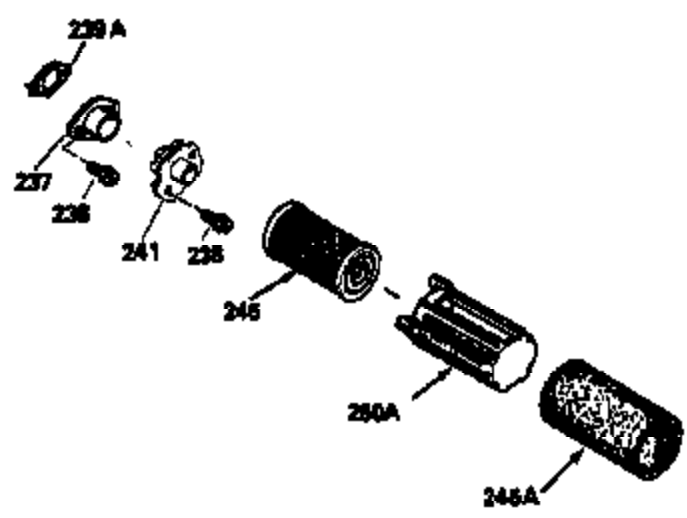

ILLUSTRATION SHOWS TYPICAL PARTS ONLY. ORDER BY PART NUMBER. PARTS NOT LISTED ARE SUPPLIED BY OEM.

VIEW 3 OF 3

Ref #	Part Number	Qty	Description
19	33578	1	Extension Spring
69	35261	1	* Mounting Flange Gasket
92	650815	1	Belleville Washer
182	6201	2	Screw, 1/4-28 x 7/8"
185	33004A	1	Intake Pipe (Incl. 224)
186	34358	1	Governor Link
189B	650841	2	Washer
191	35015B	1	S.E. Brake Bracket (Incl. 195)
223	650451	2	Screw, 1/4-20 x 1"
227	35917	1	Air Cleaner Elbow Ass'y (Incl. 235 & 243)
228	650826	1	Stud, 1/4-20 x 6.2"
229	650825	1	Nut & Lockwasher, 1/4-20
233	34699	1	Air Cleaner Base
235	35533	1	Air Cleaner Elbow Fitting
238	650940	2	Screw, 10-32 x 3/4"
239A	35815	1	Air Cleaner Gasket
239B	34698A	1	Air Cleaner Gasket
245A	34783	1	Pre-Air Filter
245	34782	1	Air Cleaner Filter
249	35536	1	Air Cleaner Cover Seal
250	35535	1	Air Cleaner Cover
251	650513	1	Wing Nut
275A	391019	1	Muffler (Incl. 277)
276	33753	1	Locking Plate
277	650795	2	Screw, 1/4-20 x 2-1/4"
322	35013	1	Body Connector
330	34970	1	Wire Harness(One female fitting & one eyelet)
330	35017	1	Wire Harness (3-wire)
370A	34346	1	Instruction Decal
370E	34704	1	Air Cleaner Decal