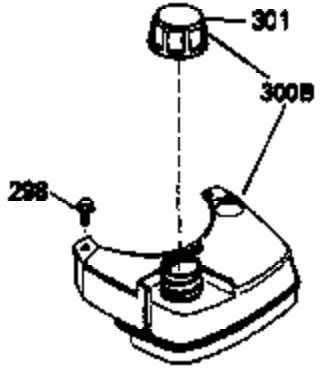

Ref #	Part Number	Qty	Description
172	32755	1	Valve Cover
174	650128	2	Screw, 10-24 x 1/2"
178	29752	2	Nut & Lock Washer, 1/4-28
179	30593	1	Wire Clip
182	6201	2	Screw, 1/4-28 x 7/8"
184	26756	1	* Carburetor To Intake Pipe Gasket
185	33004A	1	Intake Pipe (Incl. 224)
186	34358	1	Governor Link
189	650831	2	Screw, 1/4-20 x 1/2"
189B	650841	2	Washer
190	35831	1	Brake Lever
191	35015B	1	S.E. Brake Bracket (Incl. 195)
192	34966	1	Brake Control Link
193	34965	1	Brake Spring
194	32309	1	Retaining Ring
195	610973	1	Terminal
200	33131A	1	Control Bracket (Incl. 202 thru 206)
202	33802	1	Compression Spring
203	31342	1	Compression Spring
204	650549	1	Screw, 5-40 x 7/16"
205	650777	1	Screw, 6-32 x 21/32"
206	610973	1	Terminal
207	34336	1	Throttle Link
209	30200	2	Screw, 10-24 x 9/16"
210	27793	1	Conduit Clip
211	28942	1	Screw, 10-32 x 3/8"
223	650451	2	Screw, 1/4-20 x 1"
224	34690A	1	* Intake Pipe Gasket
238	650940	2	Screw, 10-32 x 3/4"
245	34782	1	Air Cleaner Filter
260	35564	1	Blower Housing
261	30200	2	Screw, 10-24 x 9/16"
262	650831	2	Screw, 1/4-20 x 1/2"
277	650795	2	Screw, 1/4-20 x 2-1/4"
285	35000	1	Starter Cup
287	650884	2	Screw, 8-32 x 1/2"
290	30705	1	Fuel Line
292	26460	3	Fuel Line Clamp
300	34114D	1	Fuel Tank (Incl. 292 & 301)
301	33032	1	Fuel Cap
305	35577	1	Oil Fill Tube
306	34265	1	"O" Ring
307	35499	1	"O" Ring
309	650562	1	Screw, 10-32 x 1/2"
310	35578	1	Dipstick
313	34080	1	Spacer
314	650767	2	Screw, 8-32 x 27/64"
315	34990	1	Alternator Coil
327	35392	1	Starter Plug
370A	34346	1	Instruction Decal
370	34144	1	Primer Decal
380	632391	1	Carburetor (Incl. 184)
390	590688	1	Rewind Starter
400	36207	1	* Gasket Set (Incl. items marked PK in notes) Incl. Part #'s 26756 (1), 27234A (1), 33015A (1), 33735 (1), 34265 (1), 34338 (1), 34690A (1), 35261 (1)
420	730225	1	SAE 30 4-Cycle Engine Oil (Quart)

ILLUSTRATION SHOWS TYPICAL PARTS ONLY. ORDER BY PART NUMBER. PARTS NOT LISTED ARE SUPPLIED BY OEM.
VIEW 2 OF 3