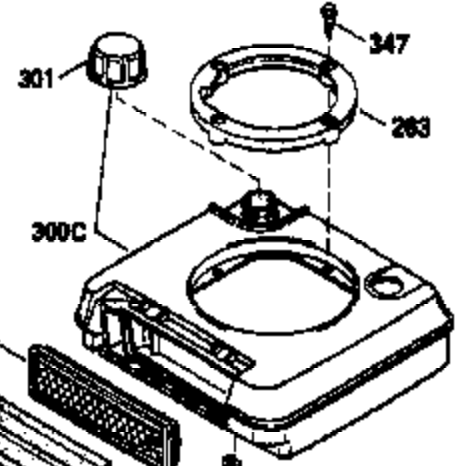

ILLUSTRATION SHOWS TYPICAL PARTS ONLY. ORDER BY PART NUMBER. PARTS NOT LISTED ARE SUPPLIED BY OEM.
VIEW 2 OF 3

Ref #	Part Number	Qty	Description
92	650815	1	Belleville Washer
238	650806	2	Screw, 10-32 x 5/8"
245	34340	1	Air Cleaner Filter
287	650884	2	Screw, 8-32 x 1/2"
301	33032	1	Fuel Cap
370	550223	1	Name Decal
370A	34346	1	Lubrication Decal
390	590635	1	Rewind Starter