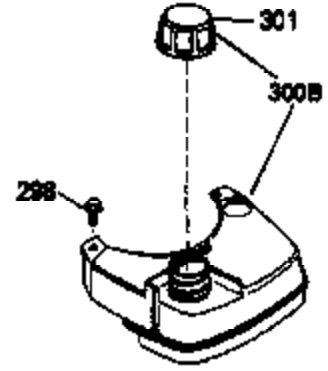

ILLUSTRATION SHOWS TYPICAL PARTS ONLY. ORDER BY PART NUMBER. PARTS NOT LISTED ARE SUPPLIED BY OEM.
VIEW 2 OF 3

Ref #	Part Number	Qty	Description
92	650815	1	Belleville Washer
238	650806	2	Screw, 10-32 x 5/8"
245	34340	1	Air Cleaner Filter
287	650884	2	Screw, 8-32 x 1/2"
301	33032	1	Fuel Cap
370	550223	1	Name Decal
370A	34346	1	Lubrication Decal
390	590635	1	Rewind Starter