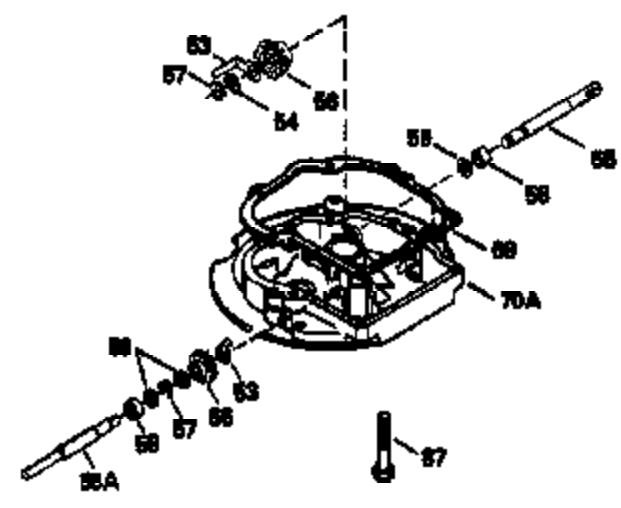

ILLUSTRATION SHOWS TYPICAL PARTS ONLY. ORDER BY PART NUMBER. PARTS NOT LISTED ARE SUPPLIED BY OEM.

VIEW 3 OF 3

Ref #	Part Number	Qty	Description
12A	34695		Elbow, Breather tube
19	31361		Spring, Extension
53	31745		Washer, Tang
54	31787		Washer, Flat
55	35667		Shaft, P.T.O.
56	31746		Gear, Worm, Left-hand helix
57	31749		Ring, Retaining
58	31744		Seal, Oil
59	31747		Washer, Flat
69	35261		* Gasket, Mounting flange
70A	33521D		Flange Ass'y. (Incl.58,72,72A,73,75,8 0,311)
87	650492		Screw, 1/4-20 x 2-1/4"
92	650815		Washer, Belleville
182	6201		Screw, 1/4-28 x 7/8"
185	31384A		Pipe, Intake (Incl. 224)
186	34337		Link, Governor spring
191	35015B		Bracket Assy., S.E. Brake (Incl. 195)
223	650451		Screw, 1/4-20 x 1"
238	650932		Screw, 10-32 x 49/64"
241	35797		Collar, Air cleaner
245	35066		Filter, Air cleaner
246D	35435		Filter, Pre-Air (Optional)
250A	35065		Cover Assy., Air cleaner
277A	30063		Screw, Torx T-30, 1/4-20 x 1/2" (Use as req.)
277	650795		Screw, 1/4-20 x 2-1/4" (Use as requir ed)
354	35025		Staple (Not used on all models)
357	34985		Rope Stop & Staple Assy. (Incl. 354)
358	35168		Bracket Assy., Rope guide
370G	34387		Decal, Instruction (Optional)
410	730574		Opt.Debris Screen Kit (Incl.370G,411, 412,413)
411	35596		Debris Screen (Optional)
412	35597		Debris Screen Bracket (Optional)
413	650910		Screw, 8-32 x 1/4 (Optional)
415	730162		Muffler Adapter Kit(In.274,277A)(Use as req.)