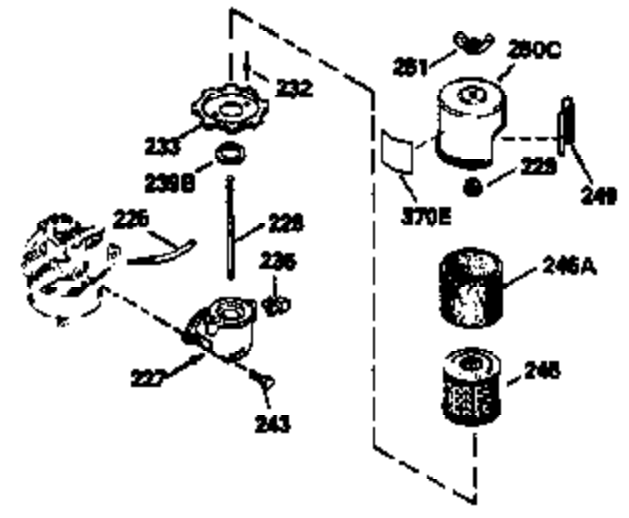

ILLUSTRATION SHOWS TYPICAL PARTS ONLY. ORDER BY PART NUMBER. PARTS NOT LISTED ARE SUPPLIED BY OEM.

VIEW 3 OF 3

Ref #	Part Number	Qty	Description
12A	34695		Elbow, Breather tube
19	31361		Spring, Extension
53	31745		Washer, Tang
54	31787		Washer, Flat
55	35667		Shaft, P.T.O.
56	31746		Gear, Worm, Left-hand helix
57	31749		Ring, Retaining
58	31744		Seal, Oil
59	31747		Washer, Flat
69	35261		* Gasket, Mounting flange
70A	33521D		Flange Ass'y. (Incl.58,72,72A,73,75,8 0,311)
87	650492		Screw, 1/4-20 x 2-1/4"
92	650815		Washer, Belleville
182	6201		Screw, 1/4-28 x 7/8"
185	31384A		Pipe, Intake (Incl. 224)
186	34337		Link, Governor spring
191	35015B		Bracket Assy., S.E. Brake (Incl. 195)
223	650451		Screw, 1/4-20 x 1"
238	650932		Screw, 10-32 x 49/64"
241	35797		Collar, Air cleaner
245	35066		Filter, Air cleaner
246D	35435		Filter, Pre-Air (Optional)
250A	35065		Cover Assy., Air cleaner
277A	30063		Screw, Torx T-30, 1/4-20 x 1/2" (Use as req.)
277	650795		Screw, 1/4-20 x 2-1/4" (Use as requir ed)
354	35025		Staple (Not used on all models)
357	34985		Rope Stop & Staple Assy. (Incl. 354)
358	35168		Bracket Assy., Rope guide
370G	34387		Decal, Instruction (Optional)
410	730574		Opt.Debris Screen Kit (Incl.370G,411, 412,413)
411	35596		Debris Screen (Optional)
412	35597		Debris Screen Bracket (Optional)
413	650910		Screw, 8-32 x 1/4 (Optional)
415	730162		Muffler Adapter Kit(In.274,277A)(Use as req.)