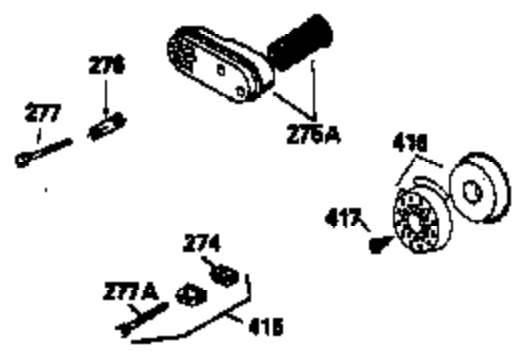

ILLUSTRATION SHOWS TYPICAL PARTS ONLY. ORDER BY PART NUMBER. PARTS NOT LISTED ARE SUPPLIED BY OEM.

VIEW 3 OF 3

Ref #	Part Number	Qty	Description
12A	34695		Elbow, Breather tube
19	31361		Spring, Extension
53	31745		Washer, Tang
54	31787		Washer, Flat
55	35667		Shaft, P.T.O.
56	31746		Gear, Worm, Left-hand helix
57	31749		Ring, Retaining
58	31744		Seal, Oil
59	31747		Washer, Flat
69	35261		* Gasket, Mounting flange
70A	33521D		Flange Ass'y. (Incl.58,72,72A,73,75,8 0,311)
87	650492		Screw, 1/4-20 x 2-1/4"
92	650815		Washer, Belleville
182	6201		Screw, 1/4-28 x 7/8"
185	31384A		Pipe, Intake (Incl. 224)
186	34337		Link, Governor spring
191	35015B		Bracket Assy., S.E. Brake (Incl. 195)
223	650451		Screw, 1/4-20 x 1"
238	650932		Screw, 10-32 x 49/64"
241	35797		Collar, Air cleaner
245	35066		Filter, Air cleaner
246D	35435		Filter, Pre-Air (Optional)
250A	35065		Cover Assy., Air cleaner
277A	30063		Screw, Torx T-30, 1/4-20 x 1/2" (Use as req.)
277	650795		Screw, 1/4-20 x 2-1/4" (Use as requir ed)
354	35025		Staple (Not used on all models)
357	34985		Rope Stop & Staple Assy. (Incl. 354)
358	35168		Bracket Assy., Rope guide
370G	34387		Decal, Instruction (Optional)
410	730574		Opt.Debris Screen Kit (Incl.370G,411, 412,413)
411	35596		Debris Screen (Optional)
412	35597		Debris Screen Bracket (Optional)
413	650910		Screw, 8-32 x 1/4 (Optional)
415	730162		Muffler Adapter Kit(In.274,277A)(Use as req.)