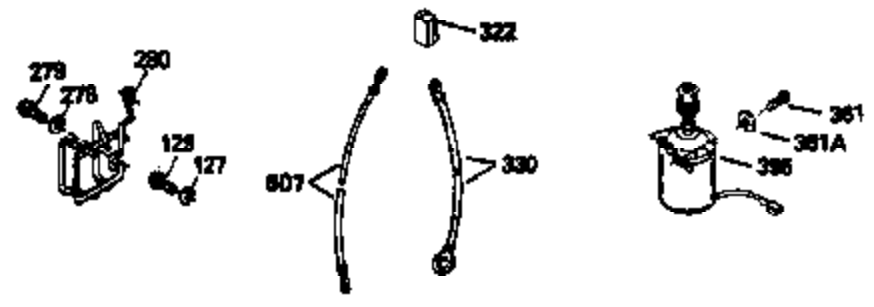

ILLUSTRATION SHOWS TYPICAL PARTS ONLY. ORDER BY PART NUMBER. PARTS NOT LISTED ARE SUPPLIED BY OEM.

VIEW 3 OF 3

Ref #	Part Number	Qty	Description
12A	34695		Elbow, Breather tube
19	31361		Spring, Extension
53	31745		Washer, Tang
54	31787		Washer, Flat
55	35667		Shaft, P.T.O.
56	31746		Gear, Worm, Left-hand helix
57	31749		Ring, Retaining
58	31744		Seal, Oil
59	31747		Washer, Flat
69	35261		* Gasket, Mounting flange
70A	33521D		Flange Ass'y. (Incl.58,72,72A,73,75,8 0,311)
87	650492		Screw, 1/4-20 x 2-1/4"
92	650815		Washer, Belleville
182	6201		Screw, 1/4-28 x 7/8"
185	31384A		Pipe, Intake (Incl. 224)
186	34337		Link, Governor spring
191	35015B		Bracket Assy., S.E. Brake (Incl. 195)
223	650451		Screw, 1/4-20 x 1"
238	650932		Screw, 10-32 x 49/64"
241	35797		Collar, Air cleaner
245	35066		Filter, Air cleaner
246D	35435		Filter, Pre-Air (Optional)
250A	35065		Cover Assy., Air cleaner
277A	30063		Screw, Torx T-30, 1/4-20 x 1/2" (Use as req.)
277	650795		Screw, 1/4-20 x 2-1/4" (Use as requir ed)
354	35025		Staple (Not used on all models)
357	34985		Rope Stop & Staple Assy. (Incl. 354)
358	35168		Bracket Assy., Rope guide
370G	34387		Decal, Instruction (Optional)
410	730574		Opt.Debris Screen Kit (Incl.370G,411, 412,413)
411	35596		Debris Screen (Optional)
412	35597		Debris Screen Bracket (Optional)
413	650910		Screw, 8-32 x 1/4 (Optional)
415	730162		Muffler Adapter Kit(In.274,277A)(Use as req.)