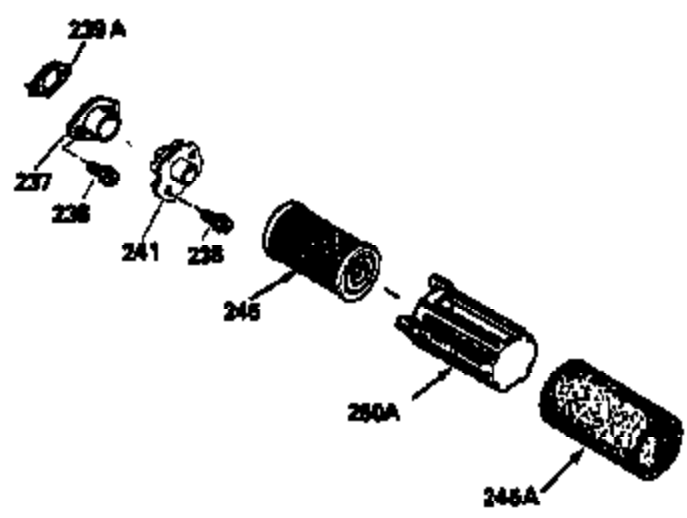

ILLUSTRATION SHOWS TYPICAL PARTS ONLY. ORDER BY PART NUMBER. PARTS NOT LISTED ARE SUPPLIED BY OEM.

VIEW 3 OF 3

Ref #	Part Number	Qty	Description
12A	34695		Elbow, Breather tube
19	31361		Spring, Extension
53	31745		Washer, Tang
54	31787		Washer, Flat
55	35667		Shaft, P.T.O.
56	31746		Gear, Worm, Left-hand helix
57	31749		Ring, Retaining
58	31744		Seal, Oil
59	31747		Washer, Flat
69	35261		* Gasket, Mounting flange
70A	33521D		Flange Ass'y. (Incl.58,72,72A,73,75,8 0,311)
87	650492		Screw, 1/4-20 x 2-1/4"
92	650815		Washer, Belleville
182	6201		Screw, 1/4-28 x 7/8"
185	31384A		Pipe, Intake (Incl. 224)
186	34337		Link, Governor spring
191	35015B		Bracket Assy., S.E. Brake (Incl. 195)
223	650451		Screw, 1/4-20 x 1"
238	650932		Screw, 10-32 x 49/64"
241	35797		Collar, Air cleaner
245	35066		Filter, Air cleaner
246D	35435		Filter, Pre-Air (Optional)
250A	35065		Cover Assy., Air cleaner
277A	30063		Screw, Torx T-30, 1/4-20 x 1/2" (Use as req.)
277	650795		Screw, 1/4-20 x 2-1/4" (Use as requir ed)
354	35025		Staple (Not used on all models)
357	34985		Rope Stop & Staple Assy. (Incl. 354)
358	35168		Bracket Assy., Rope guide
370G	34387		Decal, Instruction (Optional)
410	730574		Opt.Debris Screen Kit (Incl.370G,411, 412,413)
411	35596		Debris Screen (Optional)
412	35597		Debris Screen Bracket (Optional)
413	650910		Screw, 8-32 x 1/4 (Optional)
415	730162		Muffler Adapter Kit(In.274,277A)(Use as req.)