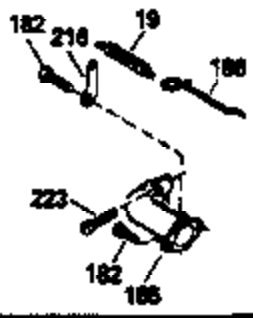

ILLUSTRATION SHOWS TYPICAL PARTS ONLY. ORDER BY PART NUMBER. PARTS NOT LISTED ARE SUPPLIED BY OEM.

VIEW 3 OF 3

Ref #	Part Number	Qty	Description
12A	34695		Elbow, Breather tube
19	31361		Spring, Extension
53	31745		Washer, Tang
54	31787		Washer, Flat
55	35667		Shaft, P.T.O.
56	31746		Gear, Worm, Left-hand helix
57	31749		Ring, Retaining
58	31744		Seal, Oil
59	31747		Washer, Flat
69	35261		* Gasket, Mounting flange
70A	33521D		Flange Ass'y. (Incl.58,72,72A,73,75,8 0,311)
87	650492		Screw, 1/4-20 x 2-1/4"
92	650815		Washer, Belleville
182	6201		Screw, 1/4-28 x 7/8"
185	31384A		Pipe, Intake (Incl. 224)
186	34337		Link, Governor spring
191	35015B		Bracket Assy., S.E. Brake (Incl. 195)
223	650451		Screw, 1/4-20 x 1"
238	650932		Screw, 10-32 x 49/64"
241	35797		Collar, Air cleaner
245	35066		Filter, Air cleaner
246D	35435		Filter, Pre-Air (Optional)
250A	35065		Cover Assy., Air cleaner
277A	30063		Screw, Torx T-30, 1/4-20 x 1/2" (Use as req.)
277	650795		Screw, 1/4-20 x 2-1/4" (Use as requir ed)
354	35025		Staple (Not used on all models)
357	34985		Rope Stop & Staple Assy. (Incl. 354)
358	35168		Bracket Assy., Rope guide
370G	34387		Decal, Instruction (Optional)
410	730574		Opt.Debris Screen Kit (Incl.370G,411, 412,413)
411	35596		Debris Screen (Optional)
412	35597		Debris Screen Bracket (Optional)
413	650910		Screw, 8-32 x 1/4 (Optional)
415	730162		Muffler Adapter Kit(In.274,277A)(Use as req.)