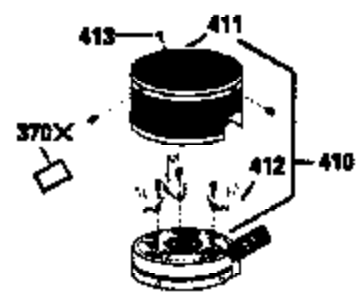

ILLUSTRATION SHOWS TYPICAL PARTS ONLY. ORDER BY PART NUMBER. PARTS NOT LISTED ARE SUPPLIED BY OEM.

VIEW 3 OF 3

Ref #	Part Number	Qty	Description
12A	34695		Elbow, Breather tube
19	31361		Spring, Extension
53	31745		Washer, Tang
54	31787		Washer, Flat
55	35667		Shaft, P.T.O.
56	31746		Gear, Worm, Left-hand helix
57	31749		Ring, Retaining
58	31744		Seal, Oil
59	31747		Washer, Flat
69	35261		* Gasket, Mounting flange
70A	33521D		Flange Ass'y. (Incl.58,72,72A,73,75,8 0,311)
87	650492		Screw, 1/4-20 x 2-1/4"
92	650815		Washer, Belleville
182	6201		Screw, 1/4-28 x 7/8"
185	31384A		Pipe, Intake (Incl. 224)
186	34337		Link, Governor spring
191	35015B		Bracket Assy., S.E. Brake (Incl. 195)
223	650451		Screw, 1/4-20 x 1"
238	650932		Screw, 10-32 x 49/64"
241	35797		Collar, Air cleaner
245	35066		Filter, Air cleaner
246D	35435		Filter, Pre-Air (Optional)
250A	35065		Cover Assy., Air cleaner
277A	30063		Screw, Torx T-30, 1/4-20 x 1/2" (Use as req.)
277	650795		Screw, 1/4-20 x 2-1/4" (Use as requir ed)
354	35025		Staple (Not used on all models)
357	34985		Rope Stop & Staple Assy. (Incl. 354)
358	35168		Bracket Assy., Rope guide
370G	34387		Decal, Instruction (Optional)
410	730574		Opt.Debris Screen Kit (Incl.370G,411, 412,413)
411	35596		Debris Screen (Optional)
412	35597		Debris Screen Bracket (Optional)
413	650910		Screw, 8-32 x 1/4 (Optional)
415	730162		Muffler Adapter Kit(In.274,277A)(Use as req.)