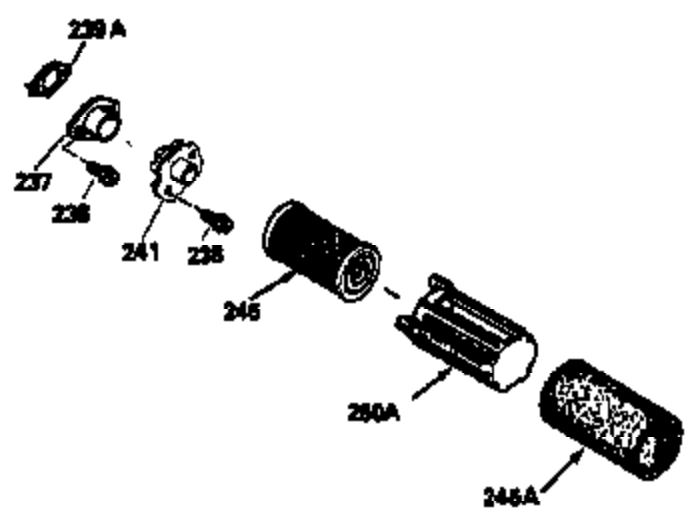

ILLUSTRATION SHOWS TYPICAL PARTS ONLY. ORDER BY PART NUMBER. PARTS NOT LISTED ARE SUPPLIED BY OEM.

VIEW 3 OF 3

Ref #	Part Number	Qty	Description
12A	34695		Elbow, Breather tube
19	31361		Spring, Extension
69	35261		* Gasket, Mounting flange
92	650815		Washer, Belleville
182	6201		Screw, 1/4-28 x 7/8"
185	31384A		Pipe, Intake (Incl. 224)
186	34337		Link, Governor spring
191	35015B		Bracket Assy., S.E. Brake (Incl. 195)
223	650451		Screw, 1/4-20 x 1"
238	650932		Screw, 10-32 x 49/64"
241	35797		Collar, Air cleaner
245	35066		Filter, Air cleaner
246D	35435		Filter, Pre-Air (Optional)
250A	35065		Cover Assy., Air cleaner
277	650795		Screw, 1/4-20 x 2-1/4" (Use as required)
277A	30063		Screw, Torx T-30, 1/4-20 x 1/2" (Use as req.)
302	35480		Retainer, Fuel cap
354	35025		Staple (Not used on all models)
357	34985		Rope Stop & Staple Assy. (Incl. 354)
358	35168		Bracket Assy., Rope guide
370G	34387		Decal, Instruction (Optional)
410	730574		Opt.Debris Screen Kit (Incl.370G,411, 412,413)
411	35596		Debris Screen (Optional)
412	35597		Debris Screen Bracket (Optional)
413	650910		Screw, 8-32 x 1/4 (Optional)
415	730162		Muffler Adapter Kit(In.274,277A)(Use as req.)