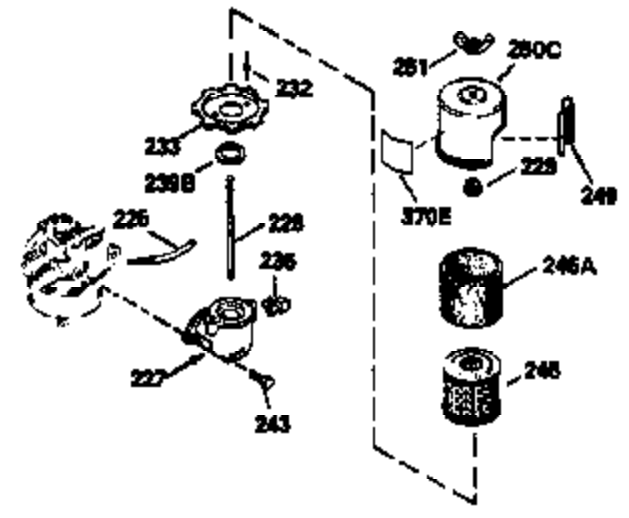

ILLUSTRATION SHOWS TYPICAL PARTS ONLY. ORDER BY PART NUMBER. PARTS NOT LISTED ARE SUPPLIED BY OEM.

VIEW 3 OF 3

Ref #	Part Number	Qty	Description
12A	34695		Elbow, Breather tube
19	31361		Spring, Extension
69	35261		* Gasket, Mounting flange
92	650815		Washer, Belleville
182	6201		Screw, 1/4-28 x 7/8"
185	31384A		Pipe, Intake (Incl. 224)
186	34337		Link, Governor spring
191	35015B		Bracket Assy., S.E. Brake (Incl. 195)
223	650451		Screw, 1/4-20 x 1"
238	650932		Screw, 10-32 x 49/64"
241	35797		Collar, Air cleaner
245	35066		Filter, Air cleaner
246D	35435		Filter, Pre-Air (Optional)
250A	35065		Cover Assy., Air cleaner
277	650795		Screw, 1/4-20 x 2-1/4" (Use as required)
277A	30063		Screw, Torx T-30, 1/4-20 x 1/2" (Use as req.)
302	35480		Retainer, Fuel cap
354	35025		Staple (Not used on all models)
357	34985		Rope Stop & Staple Assy. (Incl. 354)
358	35168		Bracket Assy., Rope guide
370G	34387		Decal, Instruction (Optional)
410	730574		Opt.Debris Screen Kit (Incl.370G,411, 412,413)
411	35596		Debris Screen (Optional)
412	35597		Debris Screen Bracket (Optional)
413	650910		Screw, 8-32 x 1/4 (Optional)
415	730162		Muffler Adapter Kit(In.274,277A)(Use as req.)