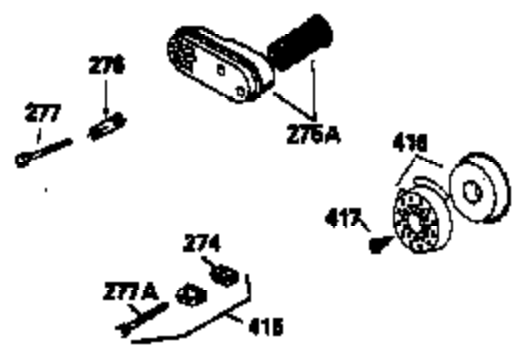

ILLUSTRATION SHOWS TYPICAL PARTS ONLY. ORDER BY PART NUMBER. PARTS NOT LISTED ARE SUPPLIED BY OEM.

VIEW 3 OF 3

Ref #	Part Number	Qty	Description
12A	34695		Elbow, Breather tube
19	31361		Spring, Extension
69	35261		* Gasket, Mounting flange
92	650815		Washer, Belleville
182	6201		Screw, 1/4-28 x 7/8"
185	31384A		Pipe, Intake (Incl. 224)
186	34337		Link, Governor spring
191	35015B		Bracket Assy., S.E. Brake (Incl. 195)
223	650451		Screw, 1/4-20 x 1"
238	650932		Screw, 10-32 x 49/64"
241	35797		Collar, Air cleaner
245	35066		Filter, Air cleaner
246D	35435		Filter, Pre-Air (Optional)
250A	35065		Cover Assy., Air cleaner
277	650795		Screw, 1/4-20 x 2-1/4" (Use as required)
277A	30063		Screw, Torx T-30, 1/4-20 x 1/2" (Use as req.)
302	35480		Retainer, Fuel cap
354	35025		Staple (Not used on all models)
357	34985		Rope Stop & Staple Assy. (Incl. 354)
358	35168		Bracket Assy., Rope guide
370G	34387		Decal, Instruction (Optional)
410	730574		Opt.Debris Screen Kit (Incl.370G,411, 412,413)
411	35596		Debris Screen (Optional)
412	35597		Debris Screen Bracket (Optional)
413	650910		Screw, 8-32 x 1/4 (Optional)
415	730162		Muffler Adapter Kit(In.274,277A)(Use as req.)