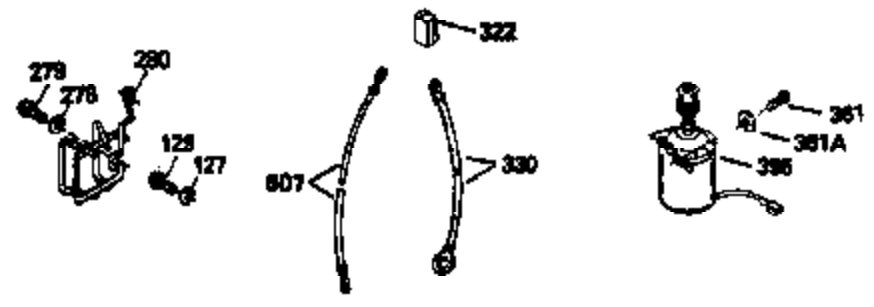

ILLUSTRATION SHOWS TYPICAL PARTS ONLY. ORDER BY PART NUMBER. PARTS NOT LISTED ARE SUPPLIED BY OEM.

VIEW 3 OF 3

Ref #	Part Number	Qty	Description
12A	34695		Elbow, Breather tube
19	31361		Spring, Extension
69	35261		* Gasket, Mounting flange
92	650815		Washer, Belleville
182	6201		Screw, 1/4-28 x 7/8"
185	31384A		Pipe, Intake (Incl. 224)
186	34337		Link, Governor spring
191	35015B		Bracket Assy., S.E. Brake (Incl. 195)
223	650451		Screw, 1/4-20 x 1"
238	650932		Screw, 10-32 x 49/64"
241	35797		Collar, Air cleaner
245	35066		Filter, Air cleaner
246D	35435		Filter, Pre-Air (Optional)
250A	35065		Cover Assy., Air cleaner
277	650795		Screw, 1/4-20 x 2-1/4" (Use as required)
277A	30063		Screw, Torx T-30, 1/4-20 x 1/2" (Use as req.)
302	35480		Retainer, Fuel cap
354	35025		Staple (Not used on all models)
357	34985		Rope Stop & Staple Assy. (Incl. 354)
358	35168		Bracket Assy., Rope guide
370G	34387		Decal, Instruction (Optional)
410	730574		Opt.Debris Screen Kit (Incl.370G,411, 412,413)
411	35596		Debris Screen (Optional)
412	35597		Debris Screen Bracket (Optional)
413	650910		Screw, 8-32 x 1/4 (Optional)
415	730162		Muffler Adapter Kit(In.274,277A)(Use as req.)