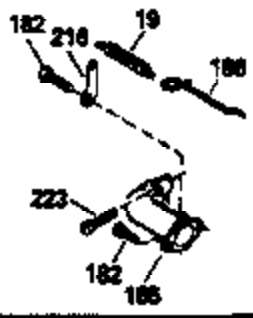

ILLUSTRATION SHOWS TYPICAL PARTS ONLY. ORDER BY PART NUMBER. PARTS NOT LISTED ARE SUPPLIED BY OEM.

VIEW 3 OF 3

Ref #	Part Number	Qty	Description
12A	34695		Elbow, Breather tube
19	31361		Spring, Extension
69	35261		* Gasket, Mounting flange
92	650815		Washer, Belleville
182	6201		Screw, 1/4-28 x 7/8"
185	31384A		Pipe, Intake (Incl. 224)
186	34337		Link, Governor spring
191	35015B		Bracket Assy., S.E. Brake (Incl. 195)
223	650451		Screw, 1/4-20 x 1"
238	650932		Screw, 10-32 x 49/64"
241	35797		Collar, Air cleaner
245	35066		Filter, Air cleaner
246D	35435		Filter, Pre-Air (Optional)
250A	35065		Cover Assy., Air cleaner
277	650795		Screw, 1/4-20 x 2-1/4" (Use as required)
277A	30063		Screw, Torx T-30, 1/4-20 x 1/2" (Use as req.)
302	35480		Retainer, Fuel cap
354	35025		Staple (Not used on all models)
357	34985		Rope Stop & Staple Assy. (Incl. 354)
358	35168		Bracket Assy., Rope guide
370G	34387		Decal, Instruction (Optional)
410	730574		Opt.Debris Screen Kit (Incl.370G,411, 412,413)
411	35596		Debris Screen (Optional)
412	35597		Debris Screen Bracket (Optional)
413	650910		Screw, 8-32 x 1/4 (Optional)
415	730162		Muffler Adapter Kit(In.274,277A)(Use as req.)