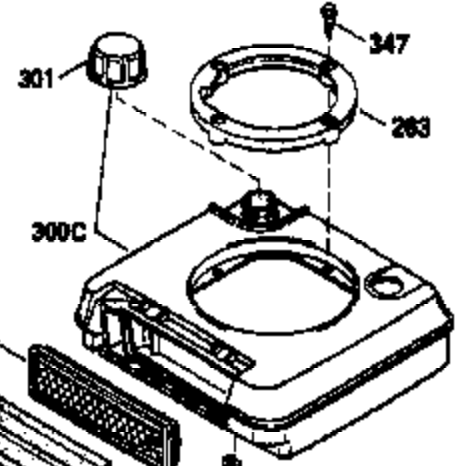

ILLUSTRATION SHOWS TYPICAL PARTS ONLY. ORDER BY PART NUMBER. PARTS NOT LISTED ARE SUPPLIED BY OEM.
VIEW 2 OF 3

Ref #	Part Number	Qty	Description
12A	34695		Elbow, Breather tube
92	650815		Washer, Belleville
191	35015B		Bracket Assy., S.E. Brake (Incl. 195)
238	650932		Screw, 10-32 x 49/64"
245	35066		Filter, Air cleaner
246D	35435		Filter, Pre-Air (Optional)
250A	35065		Cover Assy., Air cleaner
287	650884		Screw, 8-32 x 1/2"
301A	35355		Fuel Cap (Use as required)
302	35480		Retainer, Fuel cap
354	35025		Staple (Not used on all models)
357	34985		Rope Stop & Staple Assy. (Incl. 354)
358	35168		Bracket Assy., Rope guide
370G	34387		Decal, Instruction (Optional)
390	590621		Rewind Starter (Refer to Division 5, Section C, page 34 or Fiche 8A, Grid G-5 for breakdown)