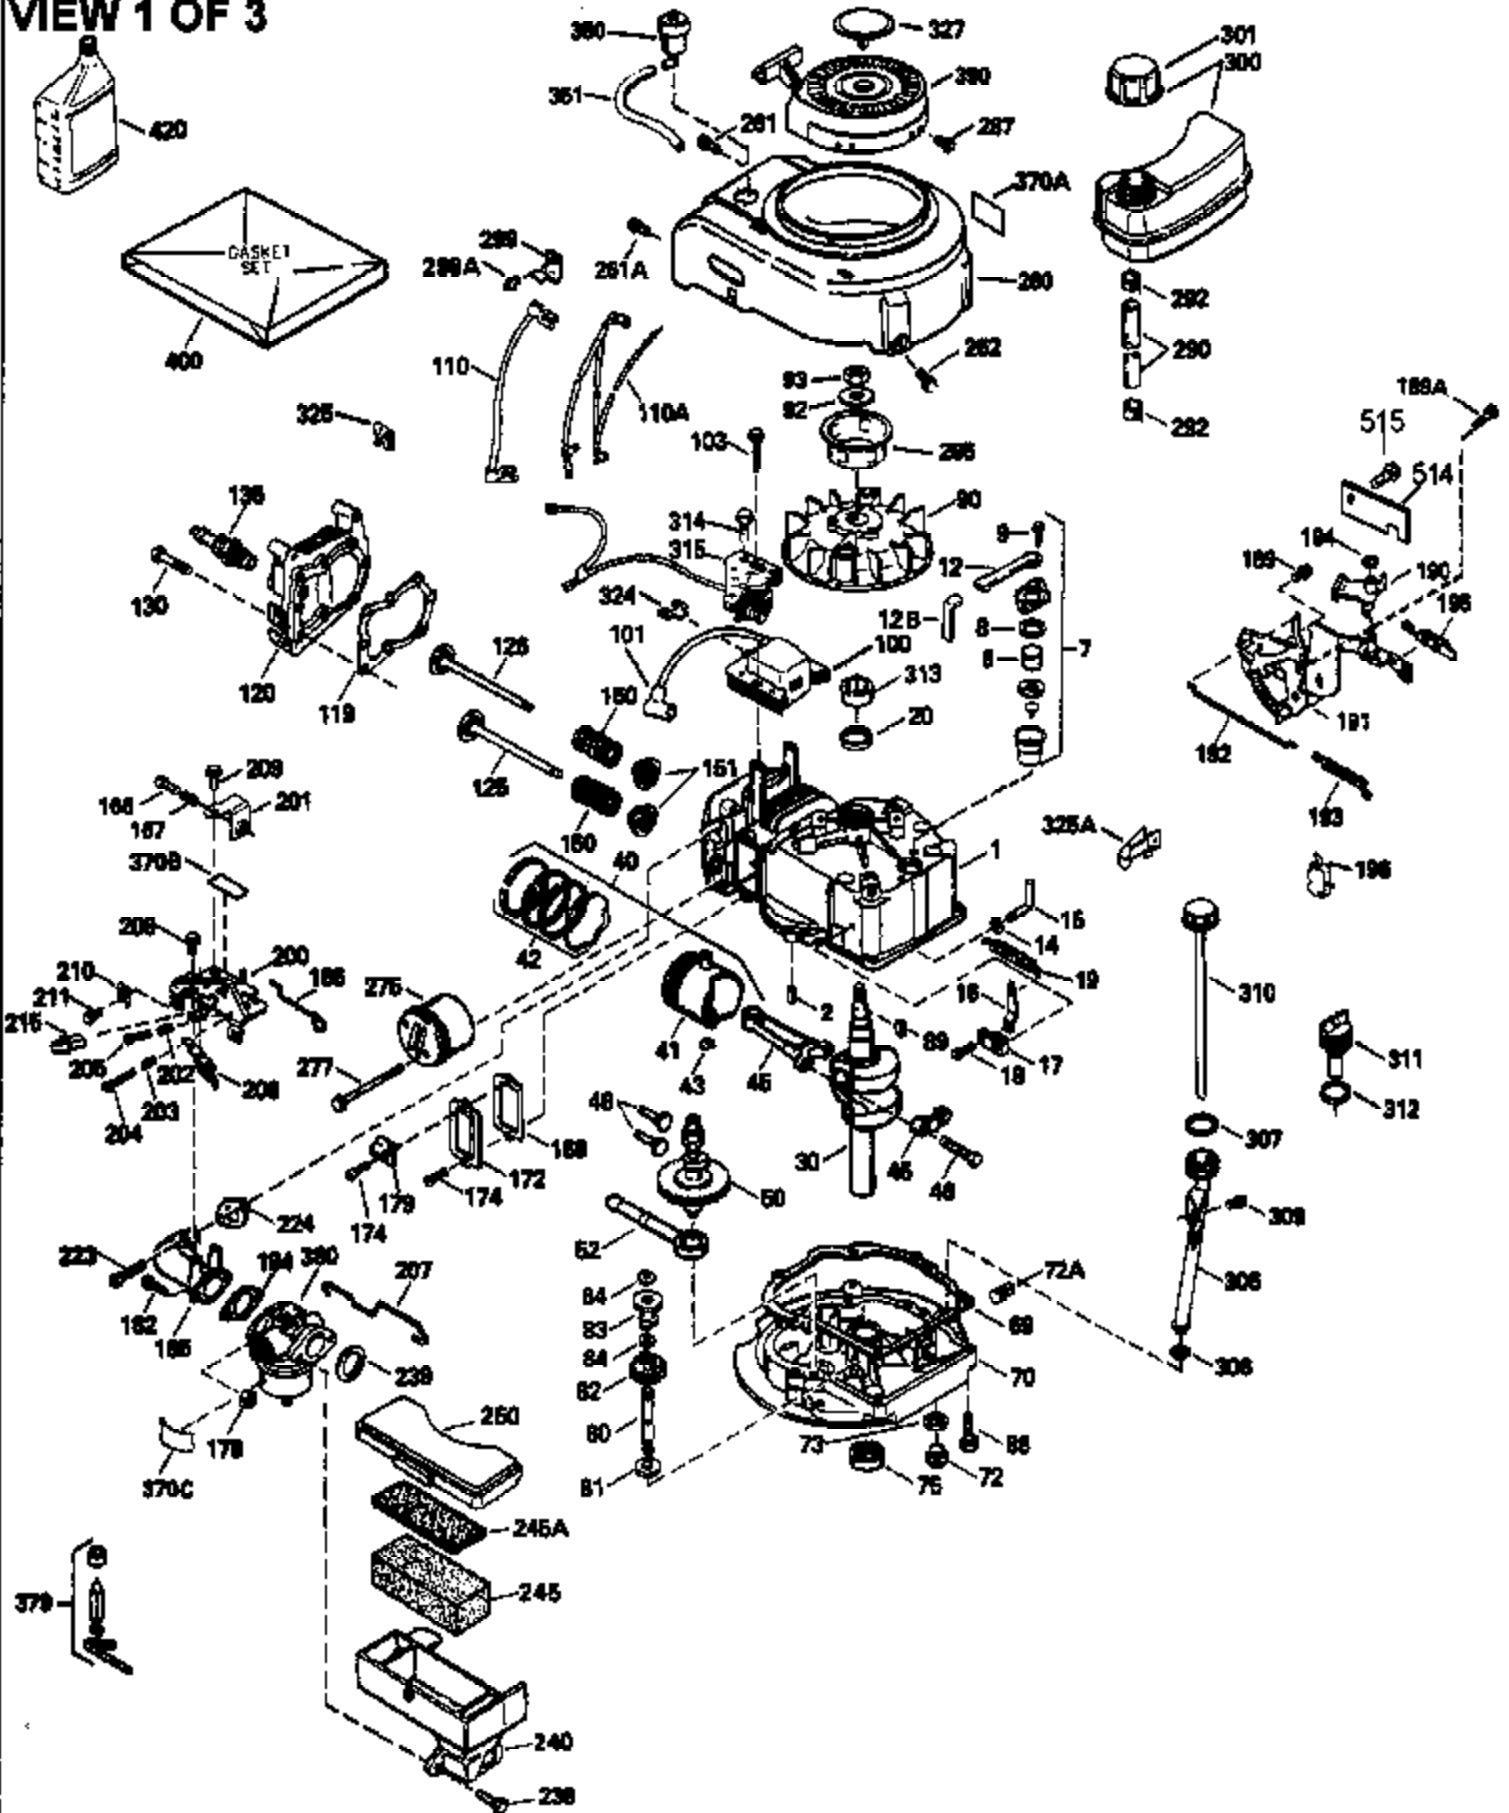

ILLUSTRATION SHOWS TYPICAL PARTS ONLY. ORDER BY PART NUMBER. PARTS NOT LISTED ARE SUPPLIED BY OEM.

VIEW 1 OF 3

Ref #	Part Number	Qty	Description
1	35513		Cylinder (Incl. 2 & 20) (2-5/8" Bore)
2	26727		Pin, Dowel
6	33734		Element, Breather
7	34214A		Breather Assy. (Incl. 6, 8, 9, 12 & 1 2A)
8	33735		* Gasket, Breather
9	30200		Screw, 10-24 x 9/16"
12A	34695		Elbow, Breather tube
12	33886		Tube, Breather
14	28277		Washer, Flat
15	30589		Rod, Governor (Incl. 14)
16	31383A		Lever, Governor
17	31335		Clamp, Governor lever
18	650548		Screw, 8-32 x 5/16"
19	31361		Spring, Extension
20	32600		Seal, Oil
30	34577		Crankshaft
40	35544		Piston, Pin & Ring Set (Std.) (2-5/8" Bore)
40	35545		Piston, Pin & Ring Set (.010" OS)
40	35546		Piston, Pin & Ring Set (.020" OS)
41	35541		Piston & Pin Ass'y. (Incl. 43)(Std.)(2-5/8")
41	35542		Piston & Pin Ass'y. (Incl. 43) (.010" OS)
41	35543		Piston & Pin Ass'y. (Incl. 43) (.020" OS)
42	35547		Ring Set (Std.) (2-5/8" Bore)
42	35548		Ring Set (.010" OS)
42	35549		Ring Set (.020" OS)
43	20381		Ring, Piston pin retaining
45	32875		Rod Assy., Connecting (Incl. 46)
46	32610A		Bolt, Connecting rod
48	27241		Lifter, Valve
50	33553		Camshaft (MCR)
52	29914		Oil Pump Assy.
69	35261		* Gasket, Mounting flange
70	34311C		Flange Ass'y. (Incl. 72, 72A, 73, 75 & 80)
72	30572		Plug, Oil drain (Incl. 73)
72A	9556		Plug, Pipe
73	28833		* Drain Plug Gasket (Not req. W/plastic plug)
75	27897		Seal, Oil
80	30574		Shaft, Governor
81	30590A		Washer, Flat
82	30591		Gear Assy., Governor (Incl. 81)
83	30588A		Spool, Governor
84	29193		Ring, Retaining
86	650488		Screw, 1/4-20 x 1-1/4"
89	611004		Flywheel Key
90	611112		Flywheel
92	650815		Washer, Belleville
93	650816		Nut, Flywheel
100	34443A		Solid State Ignition
101	610118		Cover, Spark plug
103	650814		Screw, Torx T-15, 10-24 x 1"
110	34961		Ground Wire
119	33015A		* Gasket, Head
120	34342		Head, Cylinder
125	29314B		Intake Valve (Std.) (Incl. 151) (Conventional Ports)
125	29315C		Intake Valve (1/32" OS) (Incl. 151) (Conventional Ports)
126	29313C		Exhaust Valve (Std.) (Incl. 151) (Conventional Ports)
126	29315C		Exhaust Valve (1/32" OS) (Incl. 151) (Conventional Ports)
130	6021A		Screw, 5/16-18 x 1-1/2"