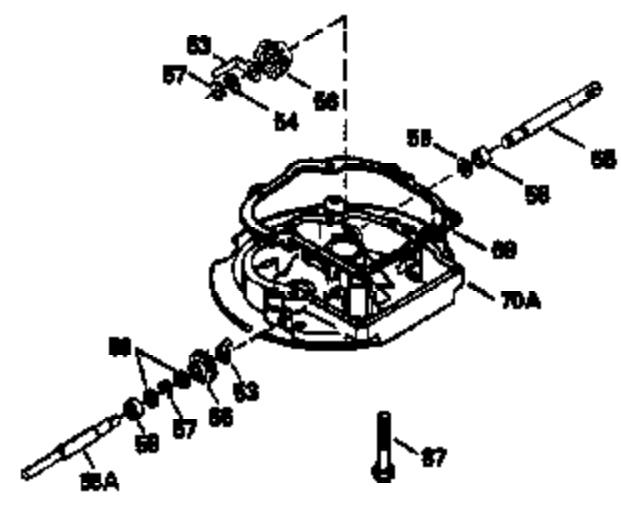

ILLUSTRATION SHOWS TYPICAL PARTS ONLY. ORDER BY PART NUMBER. PARTS NOT LISTED ARE SUPPLIED BY OEM.

VIEW 3 OF 3

Ref #	Part Number	Qty	Description
12A	34695		Elbow, Breather tube
19	31361		Spring, Extension
69	35261		* Gasket, Mounting flange
92	650815		Washer, Belleville
182	6201		Screw, 1/4-28 x 7/8"
185	31384A		Pipe, Intake (Incl. 224)
186	34337		Link, Governor spring
191	35015B		Bracket Assy., S.E. Brake (Incl. 195)
223	650451		Screw, 1/4-20 x 1"
238	650932		Screw, 10-32 x 49/64"
241	35797		Collar, Air cleaner
245	35066		Filter, Air cleaner
246D	35435		Filter, Pre-Air (Optional)
250A	35065		Cover Assy., Air cleaner
277	650795		Screw, 1/4-20 x 2-1/4" (Use as required)
277A	30063		Screw, Torx T-30, 1/4-20 x 1/2" (Use as req.)
302	35480		Retainer, Fuel cap
354	35025		Staple (Not used on all models)
357	34985		Rope Stop & Staple Assy. (Incl. 354)
358	35168		Bracket Assy., Rope guide
370G	34387		Decal, Instruction (Optional)
410	730574		Opt.Debris Screen Kit (Incl.370G,411, 412,413)
411	35596		Debris Screen (Optional)
412	35597		Debris Screen Bracket (Optional)
413	650910		Screw, 8-32 x 1/4 (Optional)
415	730162		Muffler Adapter Kit(In.274,277A)(Use as req.)