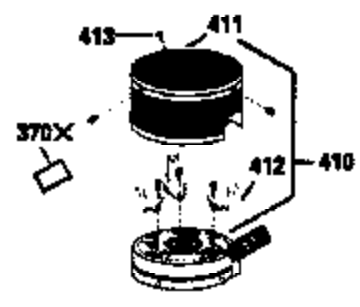

ILLUSTRATION SHOWS TYPICAL PARTS ONLY. ORDER BY PART NUMBER. PARTS NOT LISTED ARE SUPPLIED BY OEM.

VIEW 3 OF 3

Ref #	Part Number	Qty	Description
12A	34695		Elbow, Breather tube
19	31361		Spring, Extension
69	35261		* Gasket, Mounting flange
92	650815		Washer, Belleville
182	6201		Screw, 1/4-28 x 7/8"
185	31384A		Pipe, Intake (Incl. 224)
186	34337		Link, Governor spring
191	35015B		Bracket Assy., S.E. Brake (Incl. 195)
223	650451		Screw, 1/4-20 x 1"
238	650932		Screw, 10-32 x 49/64"
241	35797		Collar, Air cleaner
245	35066		Filter, Air cleaner
246D	35435		Filter, Pre-Air (Optional)
250A	35065		Cover Assy., Air cleaner
277	650795		Screw, 1/4-20 x 2-1/4" (Use as required)
277A	30063		Screw, Torx T-30, 1/4-20 x 1/2" (Use as req.)
302	35480		Retainer, Fuel cap
354	35025		Staple (Not used on all models)
357	34985		Rope Stop & Staple Assy. (Incl. 354)
358	35168		Bracket Assy., Rope guide
370G	34387		Decal, Instruction (Optional)
410	730574		Opt.Debris Screen Kit (Incl.370G,411, 412,413)
411	35596		Debris Screen (Optional)
412	35597		Debris Screen Bracket (Optional)
413	650910		Screw, 8-32 x 1/4 (Optional)
415	730162		Muffler Adapter Kit(In.274,277A)(Use as req.)