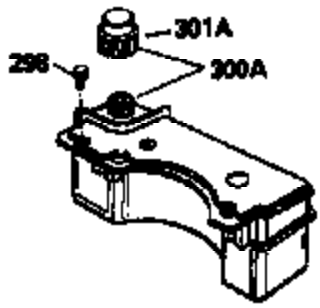

ILLUSTRATION SHOWS TYPICAL PARTS ONLY. ORDER BY PART NUMBER. PARTS NOT LISTED ARE SUPPLIED BY OEM.
VIEW 2 OF 3

Ref #	Part Number	Qty	Description
12A	34695		Elbow, Breather tube
92	650815		Washer, Belleville
191	35015B		Bracket Assy., S.E. Brake (Incl. 195)
238	650932		Screw, 10-32 x 49/64"
245	35066		Filter, Air cleaner
246D	35435		Filter, Pre-Air (Optional)
250A	35065		Cover Assy., Air cleaner
287	650884		Screw, 8-32 x 1/2"
301A	35355		Fuel Cap (Use as required)
302	35480		Retainer, Fuel cap
354	35025		Staple (Not used on all models)
357	34985		Rope Stop & Staple Assy. (Incl. 354)
358	35168		Bracket Assy., Rope guide
370G	34387		Decal, Instruction (Optional)
390	590621		Rewind Starter (Refer to Division 5, Section C, page 34 or Fiche 8A, Grid G-5 for breakdown)