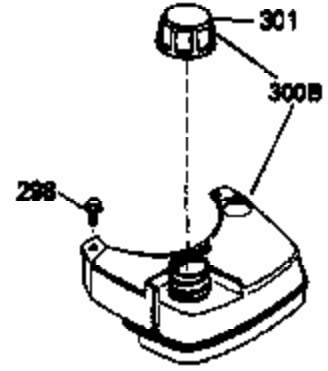

ILLUSTRATION SHOWS TYPICAL PARTS ONLY. ORDER BY PART NUMBER. PARTS NOT LISTED ARE SUPPLIED BY OEM.
VIEW 2 OF 3

Ref #	Part Number	Qty	Description
12A	34695		Elbow, Breather tube
92	650815		Washer, Belleville
191	35015B		Bracket Assy., S.E. Brake (Incl. 195)
238	650932		Screw, 10-32 x 49/64"
245	35066		Filter, Air cleaner
246D	35435		Filter, Pre-Air (Optional)
250A	35065		Cover Assy., Air cleaner
287	650884		Screw, 8-32 x 1/2"
301A	35355		Fuel Cap (Use as required)
302	35480		Retainer, Fuel cap
354	35025		Staple (Not used on all models)
357	34985		Rope Stop & Staple Assy. (Incl. 354)
358	35168		Bracket Assy., Rope guide
370G	34387		Decal, Instruction (Optional)
390	590621		Rewind Starter (Refer to Division 5, Section C, page 34 or Fiche 8A, Grid G-5 for breakdown)