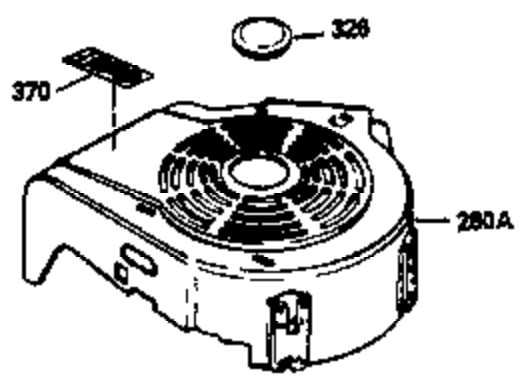

ILLUSTRATION SHOWS TYPICAL PARTS ONLY. ORDER BY PART NUMBER. PARTS NOT LISTED ARE SUPPLIED BY OEM.
VIEW 2 OF 3

Ref #	Part Number	Qty	Description
12A	34695		Elbow, Breather tube
92	650815		Washer, Belleville
191	35015B		Bracket Assy., S.E. Brake (Incl. 195)
238	650932		Screw, 10-32 x 49/64"
245	35066		Filter, Air cleaner
246D	35435		Filter, Pre-Air (Optional)
250A	35065		Cover Assy., Air cleaner
287	650884		Screw, 8-32 x 1/2"
301A	35355		Fuel Cap (Use as required)
302	35480		Retainer, Fuel cap
354	35025		Staple (Not used on all models)
357	34985		Rope Stop & Staple Assy. (Incl. 354)
358	35168		Bracket Assy., Rope guide
370G	34387		Decal, Instruction (Optional)
390	590621		Rewind Starter (Refer to Division 5, Section C, page 34 or Fiche 8A, Grid G-5 for breakdown)