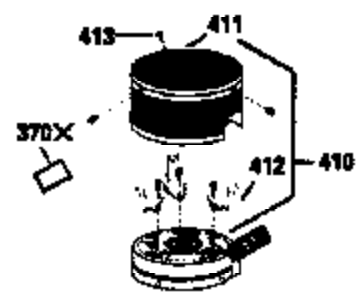

Ref #	Part Number	Qty	Description
92	650815	1	Belleville Washer
191	35015B	1	S.E. Brake Bracket (Incl. 195)
238	650932	2	Screw, 10-32 x 49/64"
287	650884	2	Screw, 8-32 x 1/2"
301	35355	1	Fuel Cap
302	35480	1	Fuel Cap Retainer
354	35025	1	Staple
357	34985	1	Starter Rope Retainer
358	35168	1	Rope Guide Bracket Ass'y.
370A	34346	1	Lubrication Decal
390	590686	1	Rewind Starter

ILLUSTRATION SHOWS TYPICAL PARTS ONLY. ORDER BY PART NUMBER. PARTS NOT LISTED ARE SUPPLIED BY OEM.

VIEW 3 OF 3