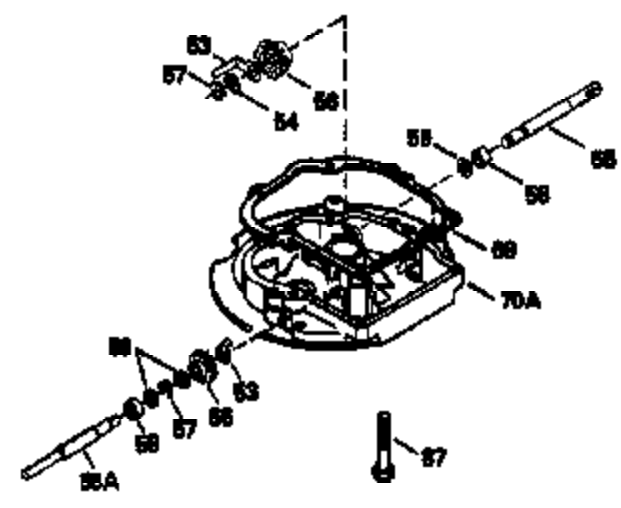

Ref #	Part Number	Qty	Description
92	650815	1	Belleville Washer
191	35015B	1	S.E. Brake Bracket (Incl. 195)
238	650932	2	Screw, 10-32 x 49/64"
287	650884	2	Screw, 8-32 x 1/2"
301	35355	1	Fuel Cap
302	35480	1	Fuel Cap Retainer
354	35025	1	Staple
357	34985	1	Starter Rope Retainer
358	35168	1	Rope Guide Bracket Ass'y.
370A	34346	1	Lubrication Decal
390	590686	1	Rewind Starter

ILLUSTRATION SHOWS TYPICAL PARTS ONLY. ORDER BY PART NUMBER. PARTS NOT LISTED ARE SUPPLIED BY OEM.

VIEW 3 OF 3