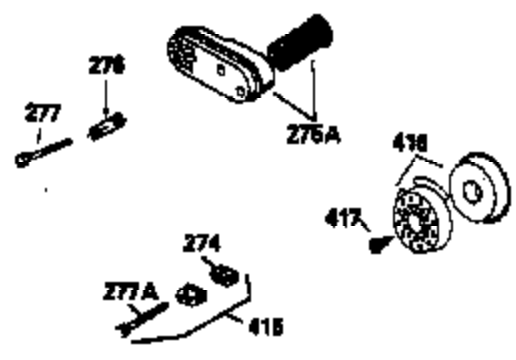

Ref #	Part Number	Qty	Description
92	650815	1	Belleville Washer
191	35015B	1	S.E. Brake Bracket (Incl. 195)
238	650932	2	Screw, 10-32 x 49/64"
287	650884	2	Screw, 8-32 x 1/2"
301	35355	1	Fuel Cap
302	35480	1	Fuel Cap Retainer
354	35025	1	Staple
357	34985	1	Starter Rope Retainer
358	35168	1	Rope Guide Bracket Ass'y.
370A	34346	1	Lubrication Decal
390	590686	1	Rewind Starter

ILLUSTRATION SHOWS TYPICAL PARTS ONLY. ORDER BY PART NUMBER. PARTS NOT LISTED ARE SUPPLIED BY OEM.

VIEW 3 OF 3