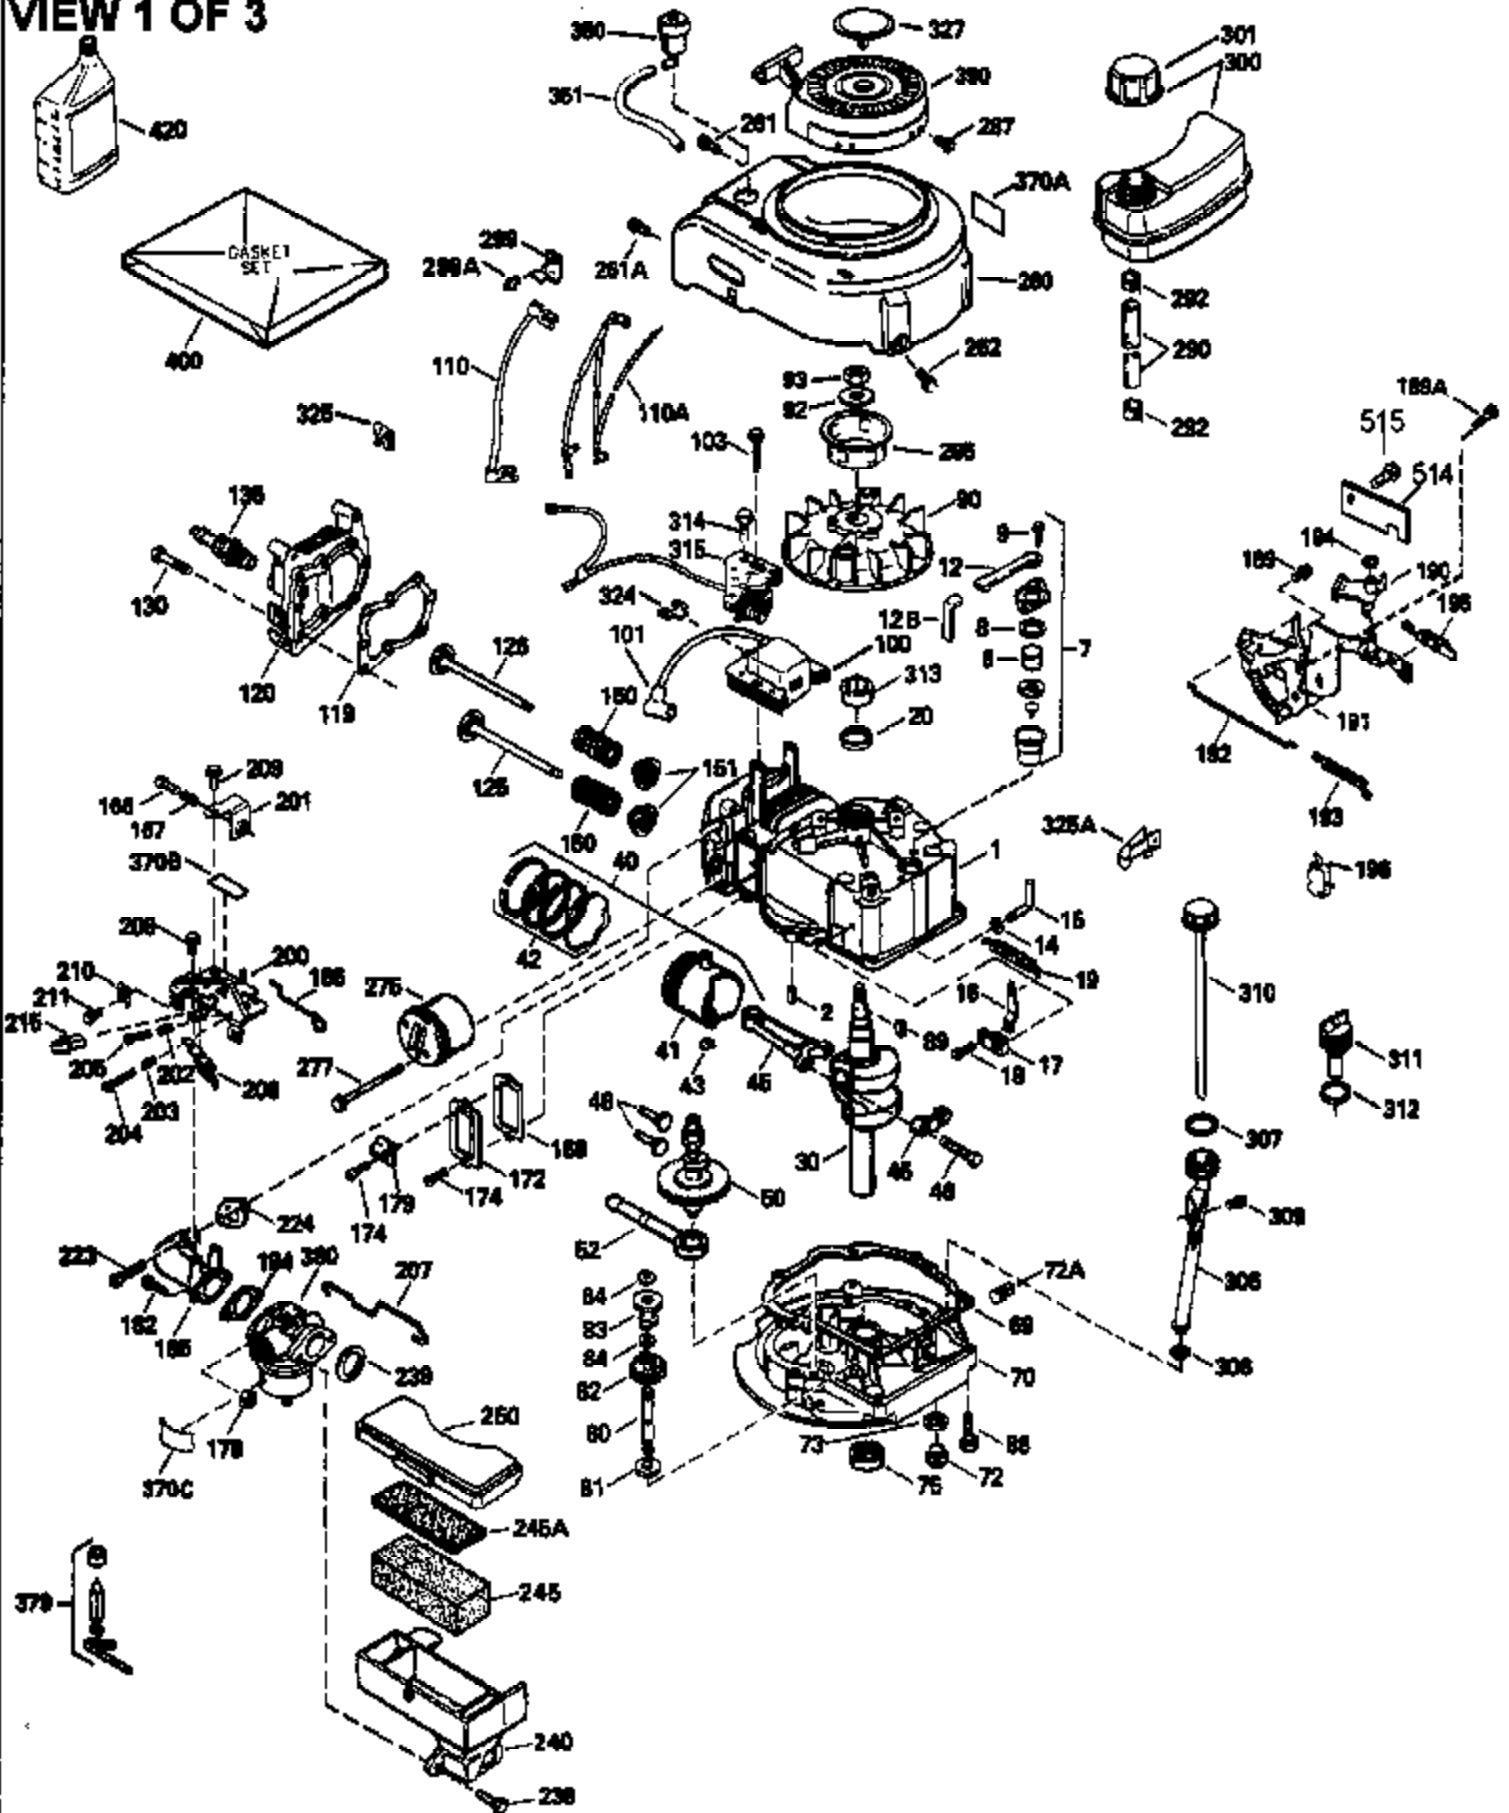

ILLUSTRATION SHOWS TYPICAL PARTS ONLY. ORDER BY PART NUMBER. PARTS NOT LISTED ARE SUPPLIED BY OEM.

VIEW 1 OF 3

Ref #	Part Number	Qty	Description
1	35513	1	Cylinder (Incl. 2 & 20)
2	26727	2	Dowel Pin
6	33734	1	Breather Element
7	34214A	1	Breather Ass'y. (Incl.6,8,9,12 & 12B)
8	33735	1	* Breather Gasket
9	30200	2	Screw, 10-24 x 9/16"
12	33886	1	Breather Tube
12B	34695	1	Breather Tube Elbow
14	28277	1	Washer
15	30589	1	Governor Rod (Incl. 14)
16	31383A	1	Governor Lever
17	31335	1	Governor Lever Clamp
18	650548	1	Screw, 8-32 x 5/16"
19	31361	1	Extension Spring
20	32600	1	Oil Seal
30	34577	1	Crankshaft
40	35544A	1	Piston, Pin & Ring Set (Std.)
40	35545A	1	Piston, Pin & Ring Set (.010" OS)
40	35546	1	Piston, Pin & Ring Set (.020" OS)
41	35541	1	Piston & Pin Ass'y. (Std.) (Incl. 43)
41	35542	1	Piston & Pin Ass'y. (.010" OS) (Incl. 43)
41	35543	1	Piston & Pin Ass'y. (.020" OS) (Incl. 43)
42	35547A	1	Ring Set (Std.)
42	35548A	1	Ring Set (.010" OS)
42	35549	1	Ring Set (.020" OS)
43	20381	2	Piston Pin Retaining Ring
45	32875	1	Connecting Rod Ass'y. (Incl. 46)
46	32610A	2	Connecting Rod Bolt
48	27241	2	Valve Lifter
50	33553	1	Camshaft (MCR)
52	29914	1	Oil Pump Ass'y.
69	35261	1	* Mounting Flange Gasket
70	34311C	1	Mounting Flange (Incl. 72, 75 & 80)
72A	9556	1	Oil Drain Plug
72	30572	1	Oil Drain Plug
73	28833	1	Drain Plug Gasket
75	27897	1	Oil Seal
80	30574A	1	Governor Shaft
81	30590A	1	Washer
82	30591	1	Governor Gear Ass'y. (Incl. 81)
83	30588A	1	Governor Spool
84	29193	2	Retaining Ring
86	650488	6	Screw, 1/4-20 x 1-1/4"
89	611004	1	Flywheel Key
90	611112	1	Flywheel
92	650815	1	Belleville Washer
93	650816	1	Flywheel Nut
100	34443A	1	Solid State Ignition
101	610118	1	Spark Plug Cover
103	650814	2	Screw, Torx T-15, 10-24 x 1"
110	34961	1	Ground Wire
119	33015A	1	* Cylinder Head Gasket
120	34342	1	Cylinder Head
125	29313C	1	Exhaust Valve (Std.) (Incl. 151)
125	29315C	1	Exhaust Valve (1/32" OS) (Incl. 151)
126	29314B	1	Intake Valve (Std.) (Incl. 151)
126	29315C	1	Intake Valve (1/32" OS) (Incl. 151)
130	6021A	8	Screw, 5/16-18 x 1-1/2"