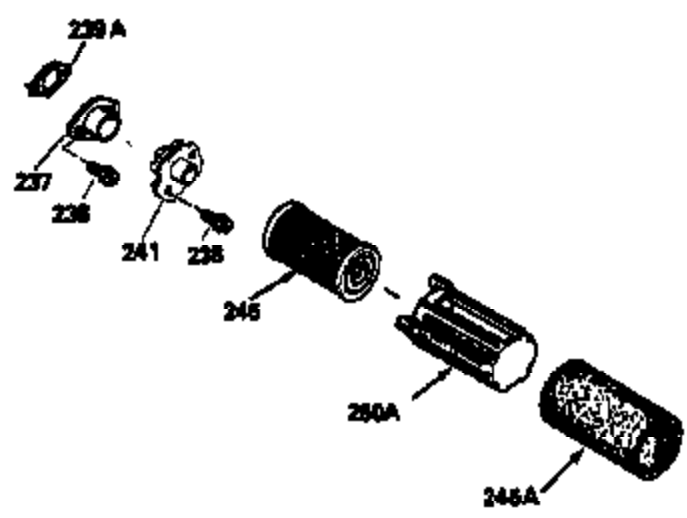

Ref #	Part Number	Qty	Description
92	650815	1	Belleville Washer
191	35015B	1	S.E. Brake Bracket (Incl. 195)
238	650932	2	Screw, 10-32 x 49/64"
287	650884	2	Screw, 8-32 x 1/2"
301	35355	1	Fuel Cap
302	35480	1	Fuel Cap Retainer
354	35025	1	Staple
357	34985	1	Starter Rope Retainer
358	35168	1	Rope Guide Bracket Ass'y.
370A	34346	1	Lubrication Decal
390	590686	1	Rewind Starter

ILLUSTRATION SHOWS TYPICAL PARTS ONLY. ORDER BY PART NUMBER. PARTS NOT LISTED ARE SUPPLIED BY OEM.

VIEW 3 OF 3