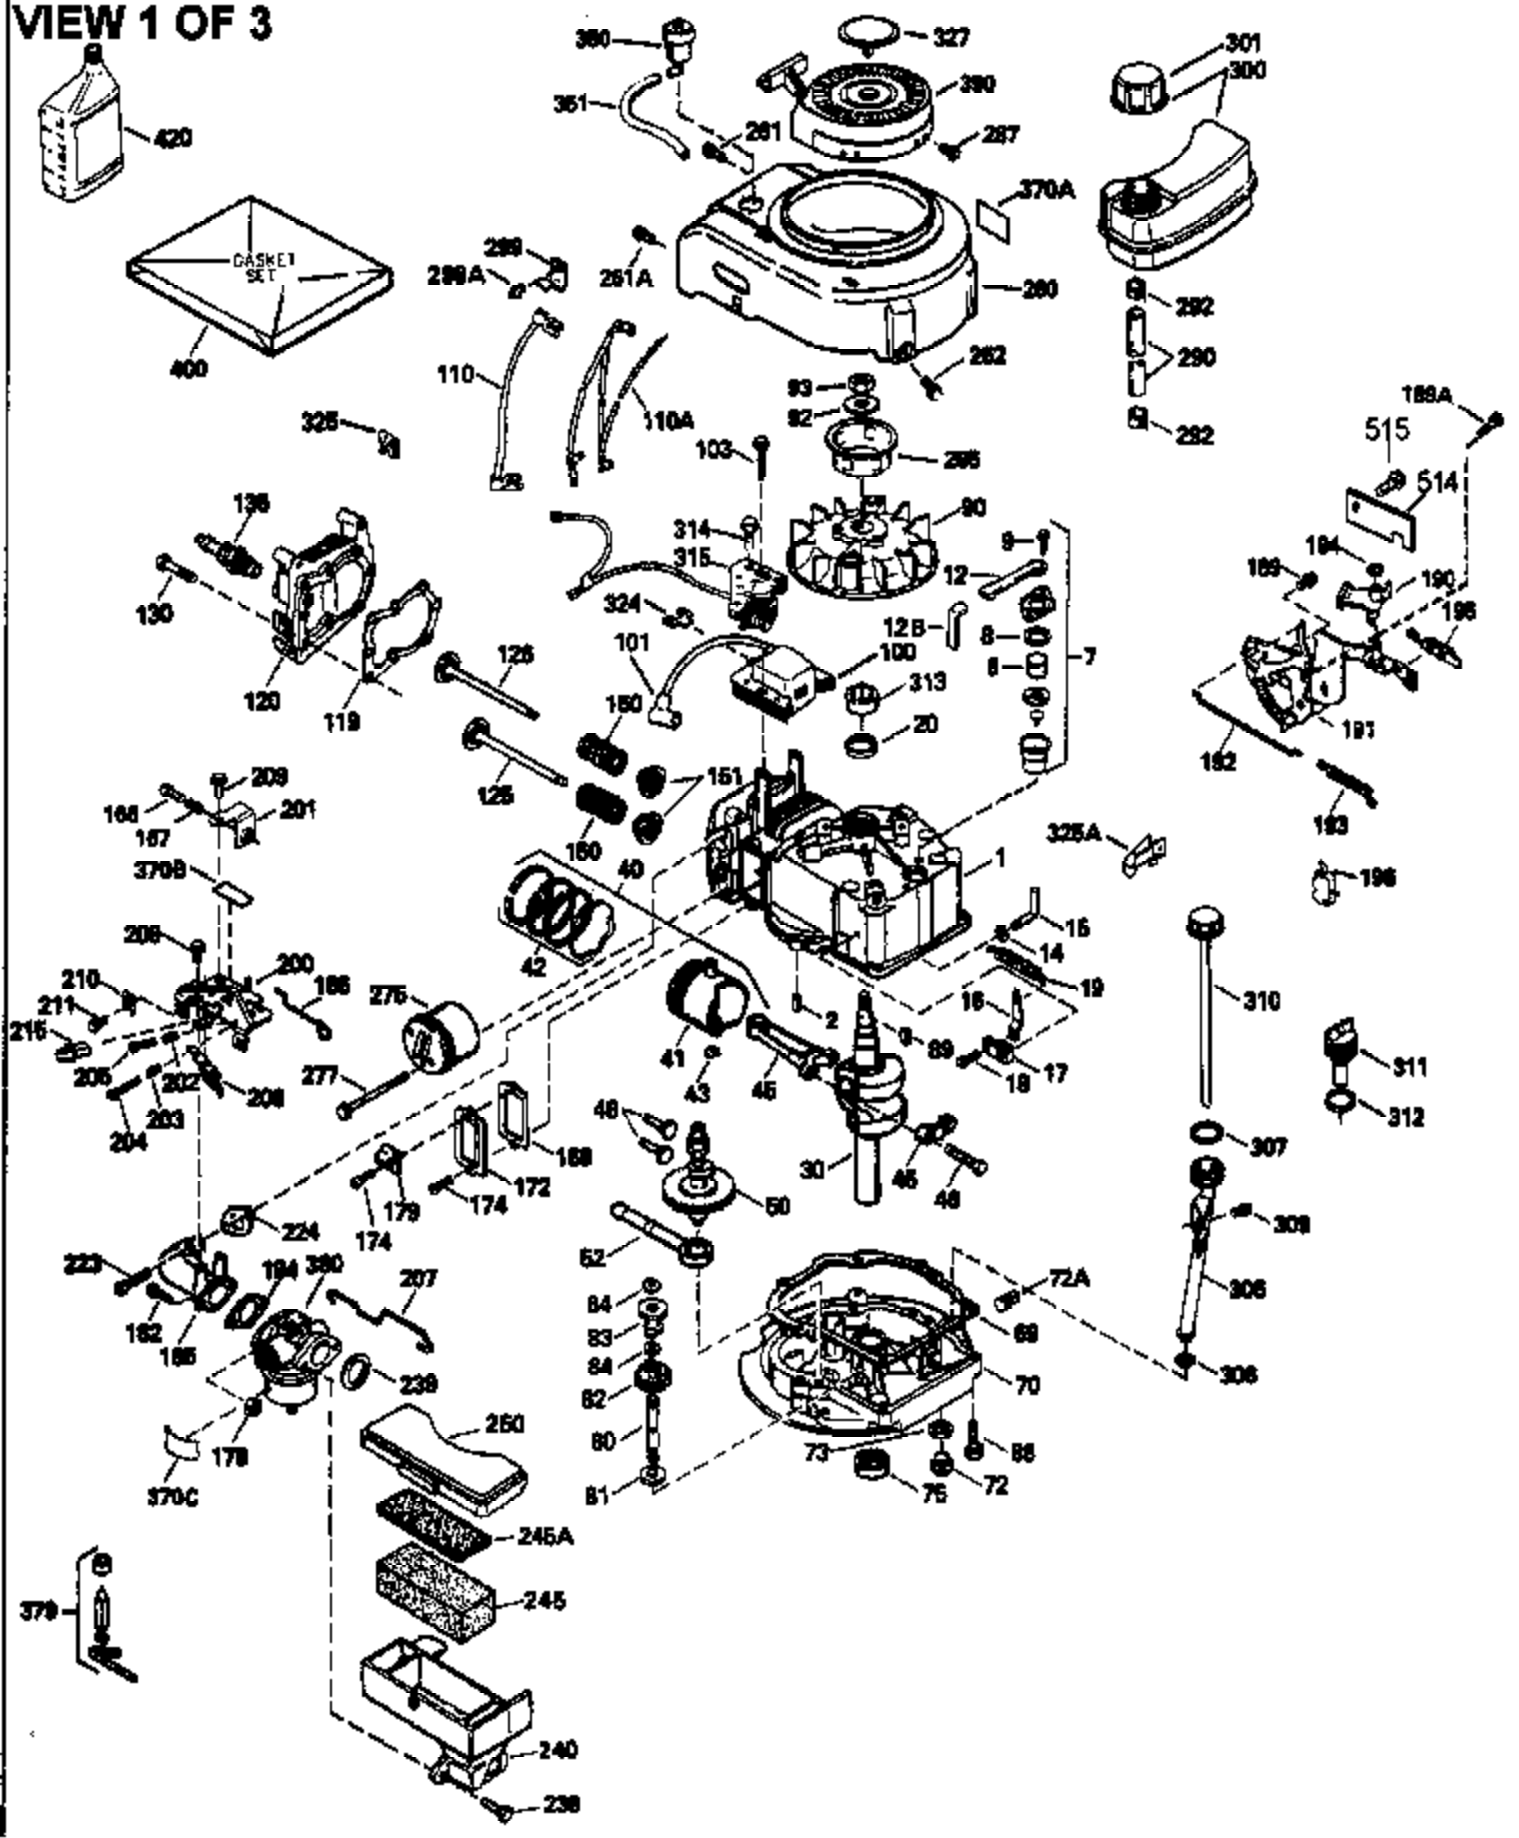

ILLUSTRATION SHOWS TYPICAL PARTS ONLY. ORDER BY PART NUMBER. PARTS NOT LISTED ARE SUPPLIED BY OEM.

VIEW 1 OF 3

Ref #	Part Number	Qty	Description
	1 35513	1	Cylinder (Incl. 2 & 20)
	2 26727	2	Dowel Pin
	6 33734	1	Breather Element
	7 34214A	1	Breather Ass'y. (Incl.6,8,9,12 & 12B)
	8 33735	1	* Breather Gasket
	9 30200	2	Screw, 10-24 x 9/16"
12B	34695	1	Breather Tube Elbow
	12 33886	1	Breather Tube
	14 28277	1	Washer
	15 30589	1	Governor Rod (Incl. 14)
	16 31383A	1	Governor Lever
	17 31335	1	Governor Lever Clamp
	18 650548	1	Screw, 8-32 x 5/16"
	19 31361	1	Extension Spring
	20 32600	1	Oil Seal
	30 34577	1	Crankshaft
	40 35544A	1	Piston, Pin & Ring Set (Std.)
	40 35545A	1	Piston, Pin & Ring Set (.010" OS)
	40 35546	1	Piston, Pin & Ring Set (.020" OS)
	41 35541	1	Piston & Pin Ass'y. (Std.) (Incl. 43)
	41 35542	1	Piston & Pin Ass'y. (.010" OS) (Incl. 43)
	41 35543	1	Piston & Pin Ass'y. (.020" OS) (Incl. 43)
	42 35547A	1	Ring Set (Std.)
	42 35548A	1	Ring Set (.010" OS)
	42 35549	1	Ring Set (.020" OS)
	43 20381	2	Piston Pin Retaining Ring
	45 32875	1	Connecting Rod Ass'y. (Incl. 46)
	46 32610A	2	Connecting Rod Bolt
	48 27241	2	Valve Lifter
	50 35992	1	Camshaft (MCR)
	52 29914	1	Oil Pump Ass'y.
	69 35261	1	* Mounting Flange Gasket
	70 34311D	1	Mounting Flange (Incl. 72 thru 83)
	72 30572	1	Oil Drain Plug
72A	9556	1	Oil Drain Plug
	73 28833	1	Drain Plug Gasket
	75 27897	1	Oil Seal
	80 30574A	1	Governor Shaft
	81 30590A	1	Washer
	82 30591	1	Governor Gear Ass'y. (Incl. 81)
	83 30588A	1	Governor Spool
	86 650488	6	Screw, 1/4-20 x 1-1/4"
	89 611004	1	Flywheel Key
	90 611112	1	Flywheel
	92 650815	1	Belleville Washer
	93 650816	1	Flywheel Nut
	100 34443A	1	Solid State Ignition
	101 610118	1	Spark Plug Cover
	103 650814	2	Screw, Torx T-15, 10-24 x 1"
	110 34961	1	Ground Wire
	119 33015A	1	* Cylinder Head Gasket
	120 34342	1	Cylinder Head
	125 29313C	1	Exhaust Valve (Std.) (Incl. 151)
	125 29315C	1	Exhaust Valve (1/32" OS) (Incl. 151)
	126 29314B	1	Intake Valve (Std.) (Incl. 151)
	126 29315C	1	Intake Valve (1/32" OS) (Incl. 151)
	130 6021A	8	Screw, 5/16-18 x 1-1/2"
	135 35395	1	Resistor Spark Plug (RJ19LM)