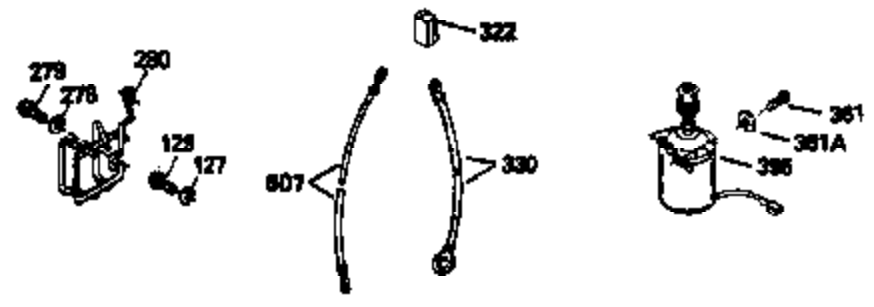

Ref #	Part Number	Qty	Description
92	650815	1	Belleville Washer
191	35015B	1	S.E. Brake Bracket (Incl. 195)
238	650932	2	Screw, 10-32 x 49/64"
287	650926	2	Screw, 8-32 x 21/64"
301	35355	1	Fuel Cap
302	35480	1	Fuel Cap Retainer
354	35025	1	Rope Retainer Staple
357	34985	1	Starter Rope Retainer
358	35168	1	Rope Guide
370A	36261	1	Lubrication Decal
390	590686	1	Rewind Starter

ILLUSTRATION SHOWS TYPICAL PARTS ONLY. ORDER BY PART NUMBER. PARTS NOT LISTED ARE SUPPLIED BY OEM.

VIEW 3 OF 3