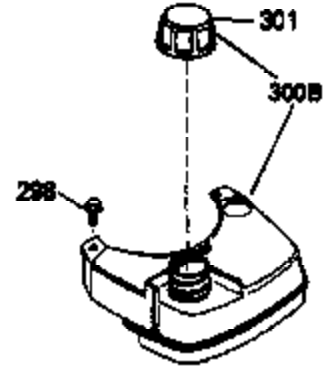

ILLUSTRATION SHOWS TYPICAL PARTS ONLY. ORDER BY PART NUMBER. PARTS NOT LISTED ARE SUPPLIED BY OEM.
VIEW 2 OF 3

Ref #	Part Number	Qty	Description
92	650815	1	Belleville Washer
191	35015B	1	S.E. Brake Bracket (Incl. 195)
238	650932	2	Screw, 10-32 x 49/64"
287	650926	2	Screw, 8-32 x 21/64"
301	35355	1	Fuel Cap
302	35480	1	Fuel Cap Retainer
354	35025	1	Rope Retainer Staple
357	34985	1	Starter Rope Retainer
358	35168	1	Rope Guide
370A	36261	1	Lubrication Decal
390	590686	1	Rewind Starter