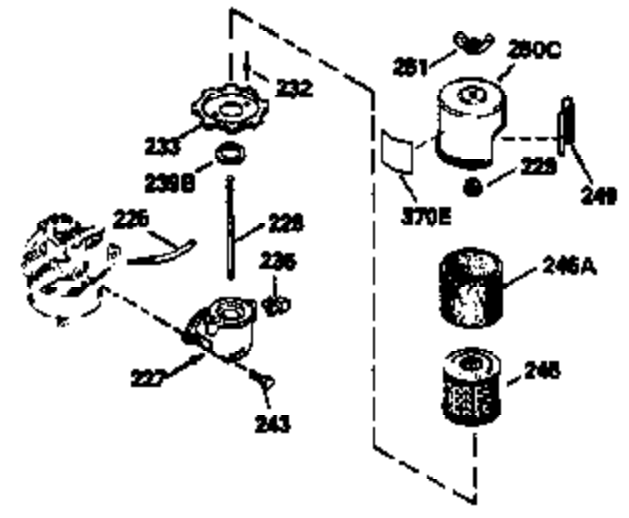

Ref #	Part Number	Qty	Description
92	650815	1	Belleville Washer
191	35015B	1	S.E. Brake Bracket (Incl. 195)
238	650932	2	Screw, 10-32 x 49/64"
287	650926	2	Screw, 8-32 x 21/64"
301	35355	1	Fuel Cap
302	35480	1	Fuel Cap Retainer
354	35025	1	Rope Retainer Staple
357	34985	1	Starter Rope Retainer
358	35168	1	Rope Guide
370A	36261	1	Lubrication Decal
390	590686	1	Rewind Starter

ILLUSTRATION SHOWS TYPICAL PARTS ONLY. ORDER BY PART NUMBER. PARTS NOT LISTED ARE SUPPLIED BY OEM.

VIEW 3 OF 3