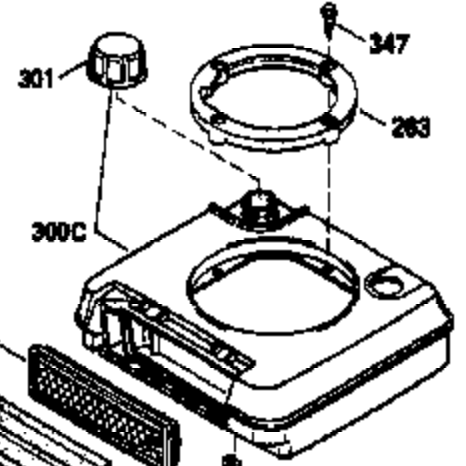

ILLUSTRATION SHOWS TYPICAL PARTS ONLY. ORDER BY PART NUMBER. PARTS NOT LISTED ARE SUPPLIED BY OEM.
VIEW 2 OF 3

Ref #	Part Number	Qty	Description
92	650815	1	Belleville Washer
191	35015B	1	S.E. Brake Bracket (Incl. 195)
238	650932	2	Screw, 10-32 x 49/64"
287	650926	2	Screw, 8-32 x 21/64"
301	35355	1	Fuel Cap
302	35480	1	Fuel Cap Retainer
354	35025	1	Rope Retainer Staple
357	34985	1	Starter Rope Retainer
358	35168	1	Rope Guide
370A	36261	1	Lubrication Decal
390	590686	1	Rewind Starter