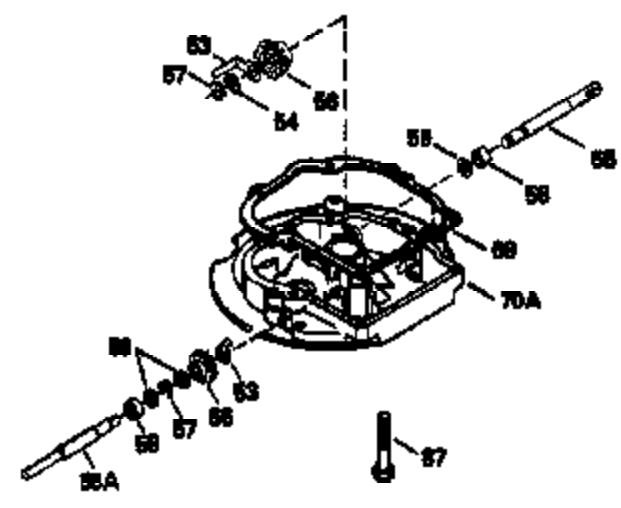

Ref #	Part Number	Qty	Description
92	650815	1	Belleville Washer
191	35015B	1	S.E. Brake Bracket (Incl. 195)
238	650932	2	Screw, 10-32 x 49/64"
287	650926	2	Screw, 8-32 x 21/64"
301	35355	1	Fuel Cap
302	35480	1	Fuel Cap Retainer
354	35025	1	Rope Retainer Staple
357	34985	1	Starter Rope Retainer
358	35168	1	Rope Guide
370A	36261	1	Lubrication Decal
390	590686	1	Rewind Starter

ILLUSTRATION SHOWS TYPICAL PARTS ONLY. ORDER BY PART NUMBER. PARTS NOT LISTED ARE SUPPLIED BY OEM.

VIEW 3 OF 3