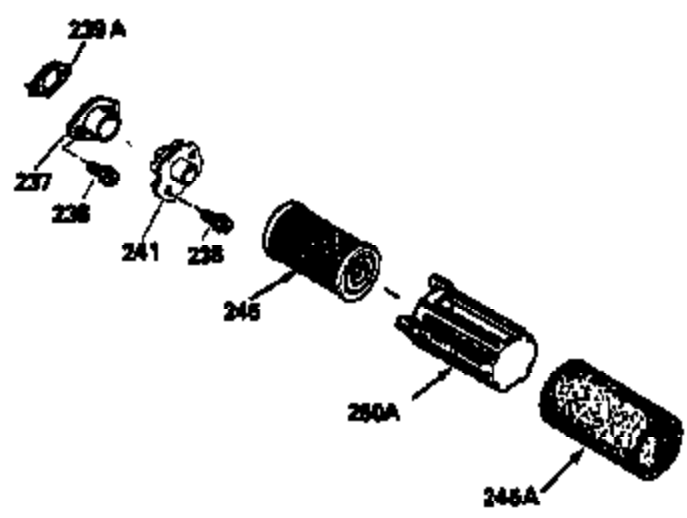

Ref #	Part Number	Qty	Description
92	650815	1	Belleville Washer
191	35015B	1	S.E. Brake Bracket (Incl. 195)
238	650932	2	Screw, 10-32 x 49/64"
287	650926	2	Screw, 8-32 x 21/64"
301	35355	1	Fuel Cap
302	35480	1	Fuel Cap Retainer
354	35025	1	Rope Retainer Staple
357	34985	1	Starter Rope Retainer
358	35168	1	Rope Guide
370A	36261	1	Lubrication Decal
390	590686	1	Rewind Starter

ILLUSTRATION SHOWS TYPICAL PARTS ONLY. ORDER BY PART NUMBER. PARTS NOT LISTED ARE SUPPLIED BY OEM.

VIEW 3 OF 3