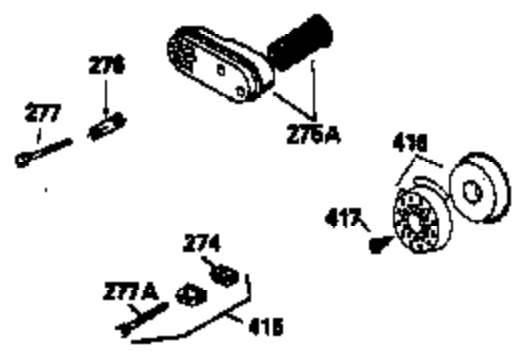

ILLUSTRATION SHOWS TYPICAL PARTS ONLY. ORDER BY PART NUMBER. PARTS NOT LISTED ARE SUPPLIED BY OEM.

VIEW 3 OF 3