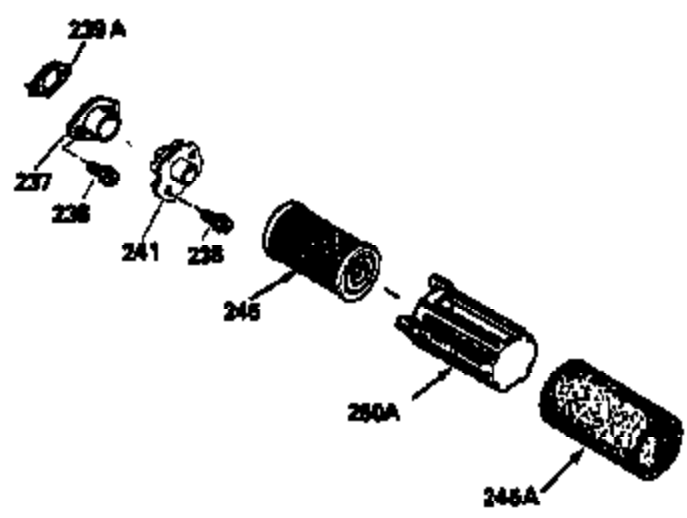

ILLUSTRATION SHOWS TYPICAL PARTS ONLY. ORDER BY PART NUMBER. PARTS NOT LISTED ARE SUPPLIED BY OEM.

VIEW 3 OF 3