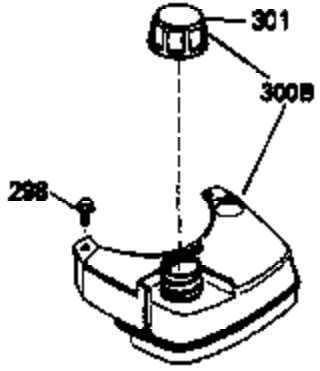

ILLUSTRATION SHOWS TYPICAL PARTS ONLY. ORDER BY PART NUMBER. PARTS NOT LISTED ARE SUPPLIED BY OEM.
VIEW 2 OF 3