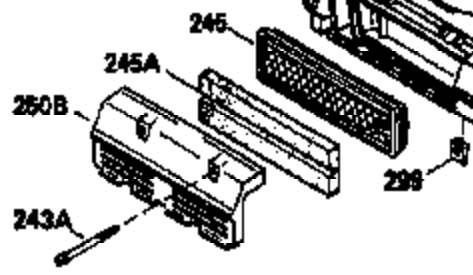

ILLUSTRATION SHOWS TYPICAL PARTS ONLY. ORDER BY PART NUMBER. PARTS NOT LISTED ARE SUPPLIED BY OEM.
VIEW 2 OF 3

Ref #	Part Number	Qty	Description
	92 650815		Washer, Belleville
245A	34782		Filter, Air cleaner (Incl. 229)
246C	34783		Filter, Pre-air
246D	35435		Filter, Pre-Air (Optional)
250D	35536		Seal, Air cleaner cover
	287 650884		Screw, 8-32 x 1/2"
	298 28763		Screw, 10-32 x 35/64"
300A	34476		Fuel Tank (Incl. 292 & 301)
	301 33032		Fuel Cap (Use as required)
370A	34346		Decal, Instruction
370G	34387		Decal, Instruction (Optional)
	390 590635		Rewind Starter (Refer to Division 5, SectionC, page 34 or Fiche 8A, Grid G-5 for breakdown)