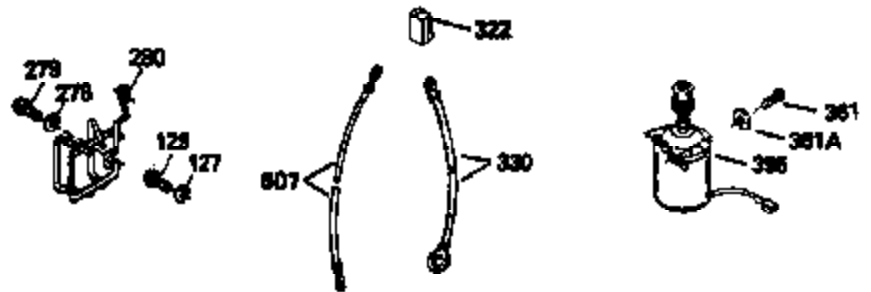

ILLUSTRATION SHOWS TYPICAL PARTS ONLY. ORDER BY PART NUMBER. PARTS NOT LISTED ARE SUPPLIED BY OEM.

VIEW 3 OF 3

Ref #	Part Number	Qty	Description
19	33578		Spring, Governor
69	35261		* Gasket, Mounting flange
92	650815		Washer, Belleville
182	6201		Screw, 1/4-28 x 7/8"
185	33004A		Pipe, Intake (Incl. 224)
186	34358		Link, Governor spring
223	650451		Screw, 1/4-20 x 1"
227	35917		Elbow Assy., Air cleaner (Incl. No. 2 43)
228	650826		Stud, threaded both ends, 1/4-20 x 6. 20
229	650825		Nut & Lockwasher, 1/4-20
232			Pop Rivet (1/8" dia.) (Purchase Local ly)
233	34699		Bracket, Air cleaner
235	35533		Fitting, Air cleaner elbow
239A	35815		Gasket, Air cleaner
239B	34698A		Gasket, Air cleaner bracket
243	650940		Screw, 10-32 x 3/4"
245A	34782		Filter, Air cleaner (Incl. 229)
246D	35435		Filter, Pre-Air (Optional)
246C	34783		Filter, Pre-air
250C	35535		Cover, Air cleaner
250D	35536		Seal, Air cleaner cover
251	650513		Nut, Wing, 1/4-20
275A	391019		Muffler
276	33753		Plate, Locking
277A	30063		Screw, Torx T-30, 1/4-20 x 1/2" (Use as req.)
277	650795		Screw, 1/4-20 x 2-1/4" (Use as requir ed)
370E	34704		Decal, Air cleaner
370G	34387		Decal, Instruction (Optional)
370A	34346		Decal, Instruction
410	730574		Opt.Debris Screen Kit (Incl.370G,411, 412,413)
411	35596		Debris Screen (Optional)
412	35597		Debris Screen Bracket (Optional)
413	650910		Screw, 8-32 x 1/4 (Optional)
415	730162		Muffler Adapter Kit(In.274,277A)(Use as req.)