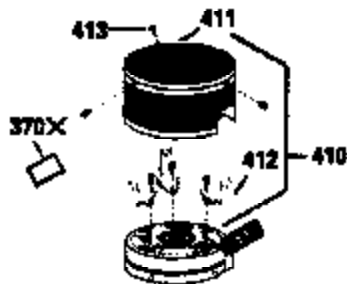

ILLUSTRATION SHOWS TYPICAL PARTS ONLY. ORDER BY PART NUMBER. PARTS NOT LISTED ARE SUPPLIED BY OEM.

VIEW 3 OF 3

Ref #	Part Number	Qty	Description
19	33578		Spring, Governor
69	35261		* Gasket, Mounting flange
92	650815		Washer, Belleville
182	6201		Screw, 1/4-28 x 7/8"
185	33004A		Pipe, Intake (Incl. 224)
186	34358		Link, Governor spring
223	650451		Screw, 1/4-20 x 1"
227	35917		Elbow Assy., Air cleaner (Incl. No. 2 43)
228	650826		Stud, threaded both ends, 1/4-20 x 6. 20
229	650825		Nut & Lockwasher, 1/4-20
232			Pop Rivet (1/8" dia.) (Purchase Local ly)
233	34699		Bracket, Air cleaner
235	35533		Fitting, Air cleaner elbow
239A	35815		Gasket, Air cleaner
239B	34698A		Gasket, Air cleaner bracket
243	650940		Screw, 10-32 x 3/4"
245A	34782		Filter, Air cleaner (Incl. 229)
246D	35435		Filter, Pre-Air (Optional)
246C	34783		Filter, Pre-air
250C	35535		Cover, Air cleaner
250D	35536		Seal, Air cleaner cover
251	650513		Nut, Wing, 1/4-20
275A	391019		Muffler
276	33753		Plate, Locking
277A	30063		Screw, Torx T-30, 1/4-20 x 1/2" (Use as req.)
277	650795		Screw, 1/4-20 x 2-1/4" (Use as requir ed)
370E	34704		Decal, Air cleaner
370G	34387		Decal, Instruction (Optional)
370A	34346		Decal, Instruction
410	730574		Opt.Debris Screen Kit (Incl.370G,411, 412,413)
411	35596		Debris Screen (Optional)
412	35597		Debris Screen Bracket (Optional)
413	650910		Screw, 8-32 x 1/4 (Optional)
415	730162		Muffler Adapter Kit(In.274,277A)(Use as req.)