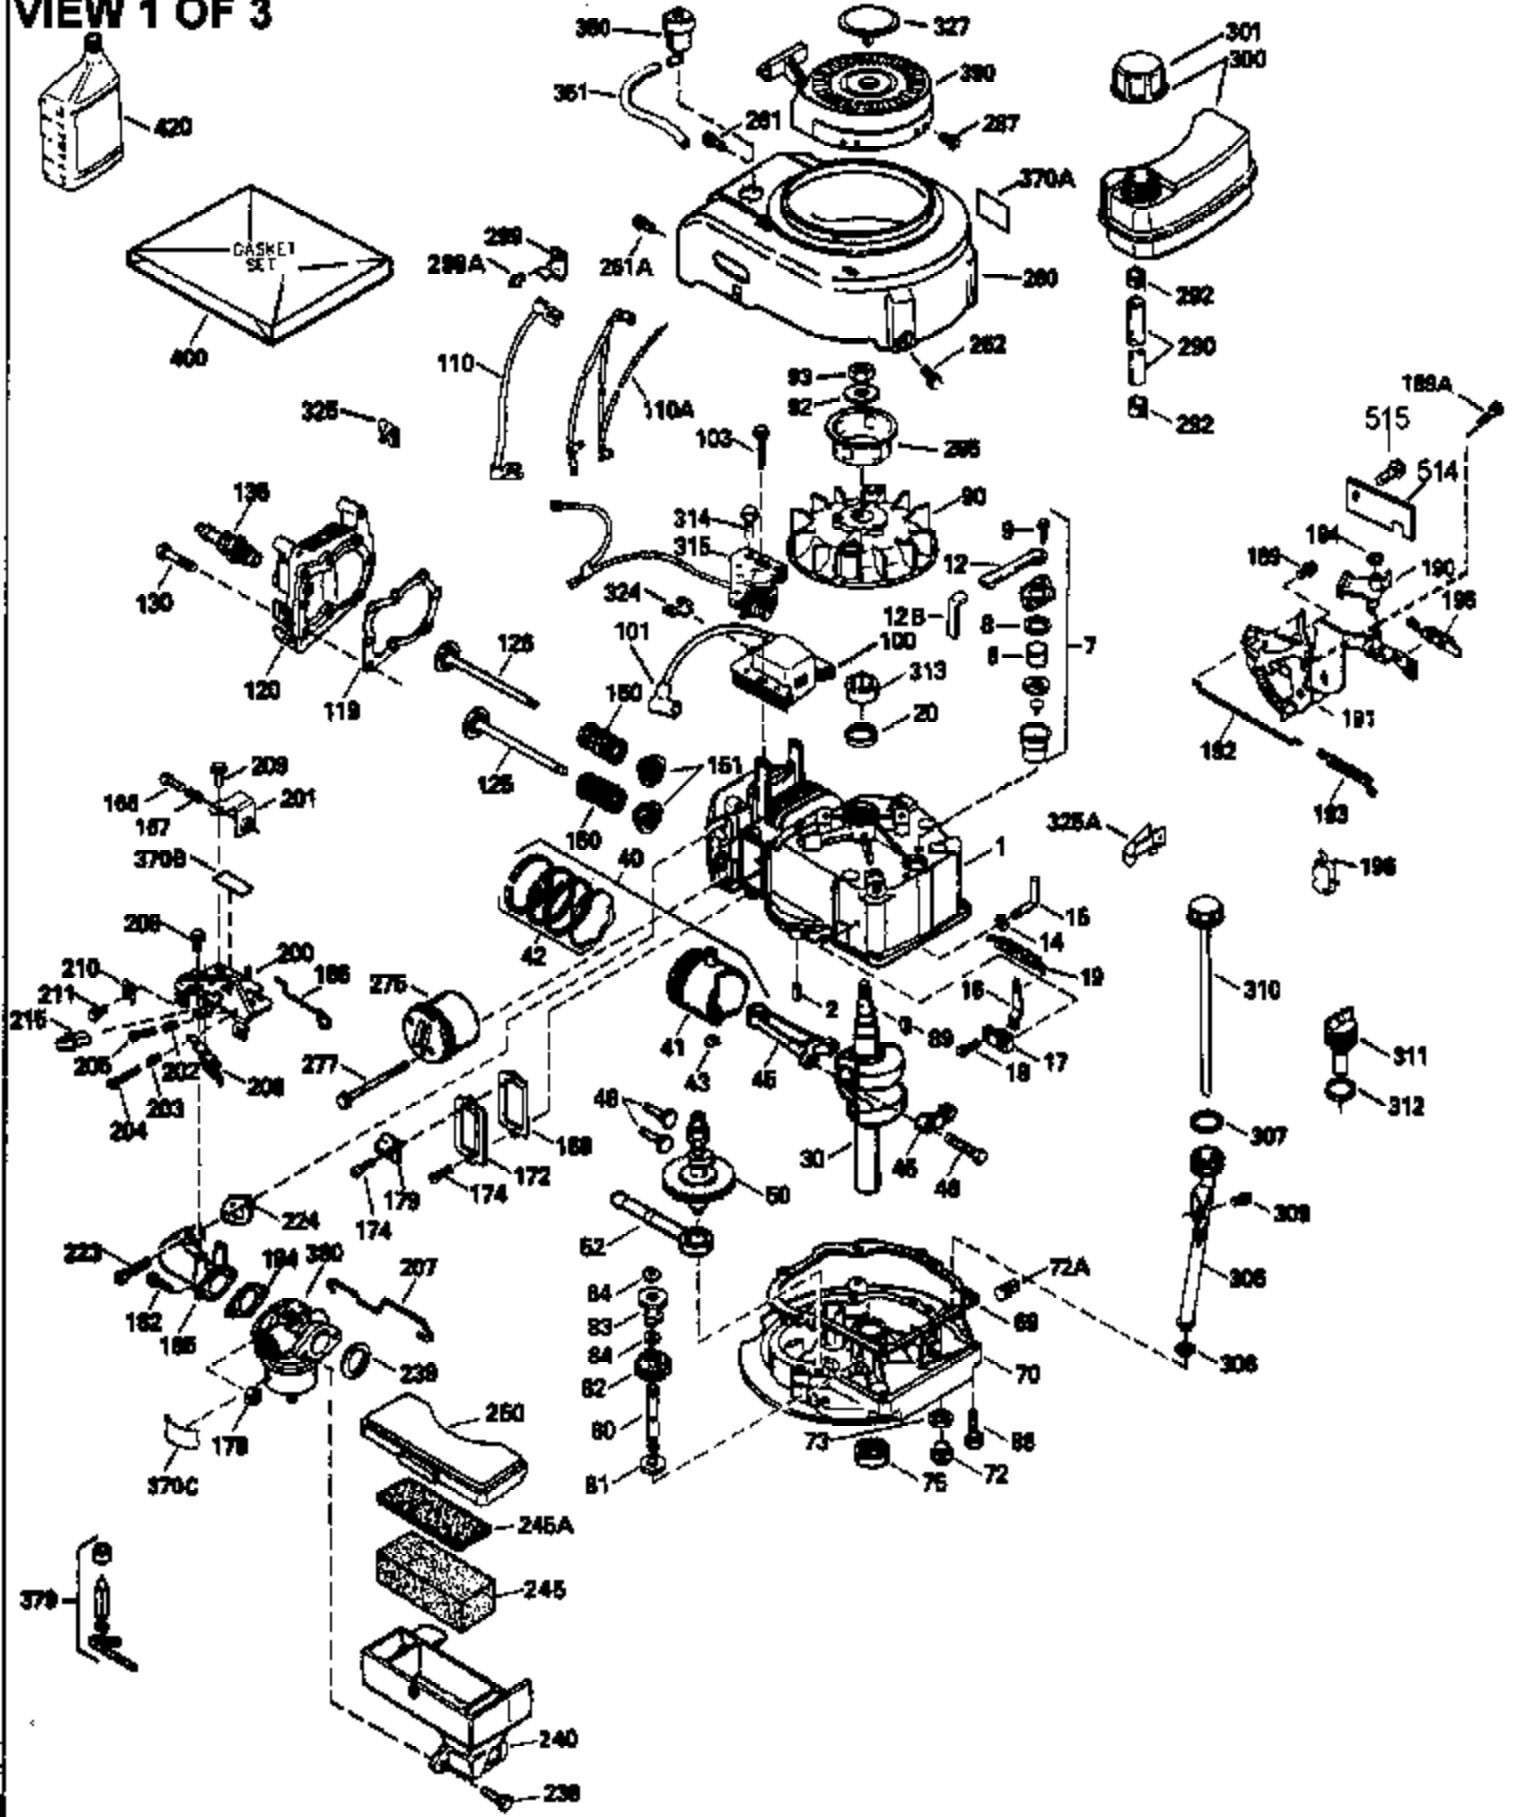

### VIEW 1 OF 3

Ref #	Part Number	Qty	Description
1	35010		Cylinder (Incl. 2 & 20) (2-5/8" Bore)
2	26727		Pin, Dowel
6	33734		Element, Breather
7	34214A		Breather Assy. (Incl. 6, 8, 9, 12 & 1 2A)
8	33735		* Gasket, Breather
9	30200		Screw, 10-24 x 9/16"
12	33886		Tube, Breather
14	28277		Washer, Flat
15	30589		Rod, Governor (Incl. 14)
16	31383A		Lever, Governor
17	31335		Clamp, Governor lever
18	650548		Screw, 8-32 x 5/16"
19	33578		Spring, Governor
20	32600		Seal, Oil
30	34570A		Crankshaft
40	35544		Piston, Pin & Ring Set (Std.) (2-5/8" Bore)
40	35545		Piston, Pin & Ring Set (.010" OS)
40	35546		Piston, Pin & Ring Set (.020" OS)
41	35541		Piston & Pin Ass'y. (Incl. 43)(Std.)( 2-5/8")
41	35542		Piston & Pin Ass'y. (Incl. 43) (.010" OS)
41	35543		Piston & Pin Ass'y. (Incl. 43) (.020" OS)
42	35547		Ring Set (Std.) (2-5/8" Bore)
42	35548		Ring Set (.010" OS)
42	35549		Ring Set (.020" OS)
43	20381		Ring, Piston pin retaining
45	32875		Rod Assy., Connecting (Incl. 46)
46	32610A		Bolt, Connecting rod
48	27241		Lifter, Valve
50	33553		Camshaft (MCR)
52	29914		Oil Pump Assy.
69	35261		* Gasket, Mounting flange
70	34311C		Flange Ass'y. (Incl. 72, 72A, 73, 75 & 80)
72	30572		Plug, Oil drain (Incl. 73)
72A	9556		Plug, Pipe
73	28833		* Drain Plug Gasket (Not req. W/plastic plug)
75	27897		Seal, Oil
80	30574		Shaft, Governor
81	30590A		Washer, Flat
82	30591		Gear Assy., Governor (Incl. 81)
83	30588A		Spool, Governor
84	29193		Ring, Retaining
86	650488		Screw, 1/4-20 x 1-1/4"
89	611004		Flywheel Key
90	611112		Flywheel
92	650815		Washer, Belleville
93	650816		Nut, Flywheel
100	34443A		Solid State Ignition
101	610118		Cover, Spark plug
103	650814		Screw, Torx T-15, 10-24 x 1"
110	35181		Ground Wire
119	33015A		* Gasket, Head
120	34342		Head, Cylinder
125	29314B		Intake Valve (Std.) (Incl. 151) (Conventional Ports)
125	29315C		Intake Valve (1/32" OS) (Incl. 151) (Conventional Ports)
126	29313C		Exhaust Valve (Std.) (Incl. 151) (Conventional Ports)
126	29315C		Exhaust Valve (1/32" OS) (Incl. 151) (Conventional Ports)
130	6021A		Screw, 5/16-18 x 1-1/2"
135	35395		Resistor Spark Plug (RJ19LM)