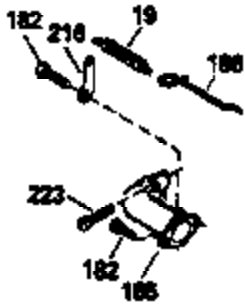

ILLUSTRATION SHOWS TYPICAL PARTS ONLY. ORDER BY PART NUMBER. PARTS NOT LISTED ARE SUPPLIED BY OEM.

VIEW 3 OF 3

Ref #	Part Number	Qty	Description
19	33578		Spring, Governor
69	35261		* Gasket, Mounting flange
92	650815		Washer, Belleville
182	6201		Screw, 1/4-28 x 7/8"
185	33004A		Pipe, Intake (Incl. 224)
186	34358		Link, Governor spring
223	650451		Screw, 1/4-20 x 1"
227	35917		Elbow Assy., Air cleaner (Incl. No. 2 43)
228	650826		Stud, threaded both ends, 1/4-20 x 6. 20
229	650825		Nut & Lockwasher, 1/4-20
232			Pop Rivet (1/8" dia.) (Purchase Local ly)
233	34699		Bracket, Air cleaner
235	35533		Fitting, Air cleaner elbow
239A	35815		Gasket, Air cleaner
239B	34698A		Gasket, Air cleaner bracket
243	650940		Screw, 10-32 x 3/4"
245A	34782		Filter, Air cleaner (Incl. 229)
246D	35435		Filter, Pre-Air (Optional)
246C	34783		Filter, Pre-air
250C	35535		Cover, Air cleaner
250D	35536		Seal, Air cleaner cover
251	650513		Nut, Wing, 1/4-20
275A	391019		Muffler
276	33753		Plate, Locking
277A	30063		Screw, Torx T-30, 1/4-20 x 1/2" (Use as req.)
277	650795		Screw, 1/4-20 x 2-1/4" (Use as requir ed)
370E	34704		Decal, Air cleaner
370G	34387		Decal, Instruction (Optional)
370A	34346		Decal, Instruction
410	730574		Opt.Debris Screen Kit (Incl.370G,411, 412,413)
411	35596		Debris Screen (Optional)
412	35597		Debris Screen Bracket (Optional)
413	650910		Screw, 8-32 x 1/4 (Optional)
415	730162		Muffler Adapter Kit(In.274,277A)(Use as req.)