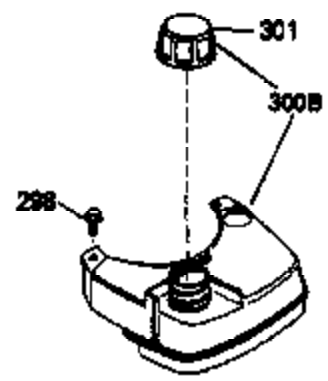

ILLUSTRATION SHOWS TYPICAL PARTS ONLY. ORDER BY PART NUMBER. PARTS NOT LISTED ARE SUPPLIED BY OEM.
VIEW 2 OF 3

Ref #	Part Number	Qty	Description
	92 650815		Washer, Belleville
245A	34782		Filter, Air cleaner (Incl. 229)
246C	34783		Filter, Pre-air
246D	35435		Filter, Pre-Air (Optional)
250D	35536		Seal, Air cleaner cover
	287 650884		Screw, 8-32 x 1/2"
	298 28763		Screw, 10-32 x 35/64"
300A	34476		Fuel Tank (Incl. 292 & 301)
	301 33032		Fuel Cap (Use as required)
370A	34346		Decal, Instruction
370G	34387		Decal, Instruction (Optional)
	390 590635		Rewind Starter (Refer to Division 5, SectionC, page 34 or Fiche 8A, Grid G-5 for breakdown)