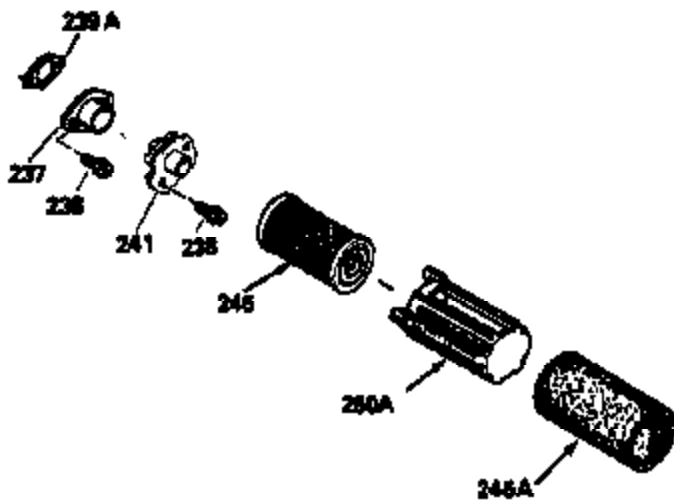

ILLUSTRATION SHOWS TYPICAL PARTS ONLY. ORDER BY PART NUMBER. PARTS NOT LISTED ARE SUPPLIED BY OEM.

VIEW 3 OF 3

Ref #	Part Number	Qty	Description
19	33578		Spring, Governor
69	35261		* Gasket, Mounting flange
92	650815		Washer, Belleville
182	6201		Screw, 1/4-28 x 7/8"
185	33004A		Pipe, Intake (Incl. 224)
186	34358		Link, Governor spring
223	650451		Screw, 1/4-20 x 1"
227	35917		Elbow Assy., Air cleaner (Incl. No. 2 43)
228	650826		Stud, threaded both ends, 1/4-20 x 6. 20
229	650825		Nut & Lockwasher, 1/4-20
232			Pop Rivet (1/8" dia.) (Purchase Local ly)
233	34699		Bracket, Air cleaner
235	35533		Fitting, Air cleaner elbow
239A	35815		Gasket, Air cleaner
239B	34698A		Gasket, Air cleaner bracket
243	650940		Screw, 10-32 x 3/4"
245A	34782		Filter, Air cleaner (Incl. 229)
246D	35435		Filter, Pre-Air (Optional)
246C	34783		Filter, Pre-air
250C	35535		Cover, Air cleaner
250D	35536		Seal, Air cleaner cover
251	650513		Nut, Wing, 1/4-20
275A	391019		Muffler
276	33753		Plate, Locking
277A	30063		Screw, Torx T-30, 1/4-20 x 1/2" (Use as req.)
277	650795		Screw, 1/4-20 x 2-1/4" (Use as requir ed)
370E	34704		Decal, Air cleaner
370G	34387		Decal, Instruction (Optional)
370A	34346		Decal, Instruction
410	730574		Opt.Debris Screen Kit (Incl.370G,411, 412,413)
411	35596		Debris Screen (Optional)
412	35597		Debris Screen Bracket (Optional)
413	650910		Screw, 8-32 x 1/4 (Optional)
415	730162		Muffler Adapter Kit(In.274,277A)(Use as req.)