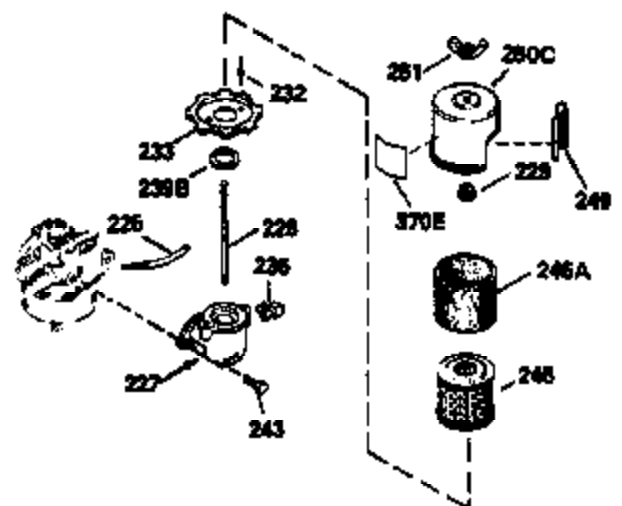

ILLUSTRATION SHOWS TYPICAL PARTS ONLY. ORDER BY PART NUMBER. PARTS NOT LISTED ARE SUPPLIED BY OEM.

VIEW 3 OF 3

Ref #	Part Number	Qty	Description
19	33578		Spring, Governor
69	35261		* Gasket, Mounting flange
92	650815		Washer, Belleville
182	6201		Screw, 1/4-28 x 7/8"
185	33004A		Pipe, Intake (Incl. 224)
186	34358		Link, Governor spring
223	650451		Screw, 1/4-20 x 1"
227	35917		Elbow Assy., Air cleaner (Incl. No. 2 43)
228	650826		Stud, threaded both ends, 1/4-20 x 6. 20
229	650825		Nut & Lockwasher, 1/4-20
232			Pop Rivet (1/8" dia.) (Purchase Local ly)
233	34699		Bracket, Air cleaner
235	35533		Fitting, Air cleaner elbow
239A	35815		Gasket, Air cleaner
239B	34698A		Gasket, Air cleaner bracket
243	650940		Screw, 10-32 x 3/4"
245A	34782		Filter, Air cleaner (Incl. 229)
246D	35435		Filter, Pre-Air (Optional)
246C	34783		Filter, Pre-air
250C	35535		Cover, Air cleaner
250D	35536		Seal, Air cleaner cover
251	650513		Nut, Wing, 1/4-20
275A	391019		Muffler
276	33753		Plate, Locking
277A	30063		Screw, Torx T-30, 1/4-20 x 1/2" (Use as req.)
277	650795		Screw, 1/4-20 x 2-1/4" (Use as requir ed)
370E	34704		Decal, Air cleaner
370G	34387		Decal, Instruction (Optional)
370A	34346		Decal, Instruction
410	730574		Opt.Debris Screen Kit (Incl.370G,411, 412,413)
411	35596		Debris Screen (Optional)
412	35597		Debris Screen Bracket (Optional)
413	650910		Screw, 8-32 x 1/4 (Optional)
415	730162		Muffler Adapter Kit(In.274,277A)(Use as req.)