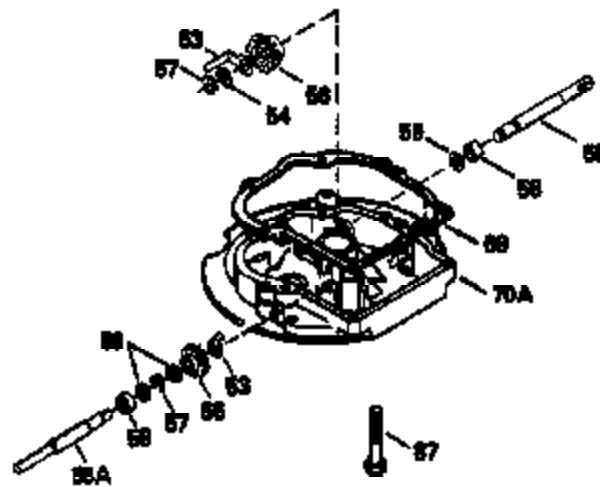

ILLUSTRATION SHOWS TYPICAL PARTS ONLY. ORDER BY PART NUMBER. PARTS NOT LISTED ARE SUPPLIED BY OEM.

VIEW 3 OF 3

Ref #	Part Number	Qty	Description
19	33578		Spring, Governor
69	35261		* Gasket, Mounting flange
92	650815		Washer, Belleville
182	6201		Screw, 1/4-28 x 7/8"
185	33004A		Pipe, Intake (Incl. 224)
186	34358		Link, Governor spring
223	650451		Screw, 1/4-20 x 1"
227	35917		Elbow Assy., Air cleaner (Incl. No. 2 43)
228	650826		Stud, threaded both ends, 1/4-20 x 6. 20
229	650825		Nut & Lockwasher, 1/4-20
232			Pop Rivet (1/8" dia.) (Purchase Local ly)
233	34699		Bracket, Air cleaner
235	35533		Fitting, Air cleaner elbow
239A	35815		Gasket, Air cleaner
239B	34698A		Gasket, Air cleaner bracket
243	650940		Screw, 10-32 x 3/4"
245A	34782		Filter, Air cleaner (Incl. 229)
246D	35435		Filter, Pre-Air (Optional)
246C	34783		Filter, Pre-air
250C	35535		Cover, Air cleaner
250D	35536		Seal, Air cleaner cover
251	650513		Nut, Wing, 1/4-20
275A	391019		Muffler
276	33753		Plate, Locking
277A	30063		Screw, Torx T-30, 1/4-20 x 1/2" (Use as req.)
277	650795		Screw, 1/4-20 x 2-1/4" (Use as requir ed)
370E	34704		Decal, Air cleaner
370G	34387		Decal, Instruction (Optional)
370A	34346		Decal, Instruction
410	730574		Opt.Debris Screen Kit (Incl.370G,411, 412,413)
411	35596		Debris Screen (Optional)
412	35597		Debris Screen Bracket (Optional)
413	650910		Screw, 8-32 x 1/4 (Optional)
415	730162		Muffler Adapter Kit(In.274,277A)(Use as req.)