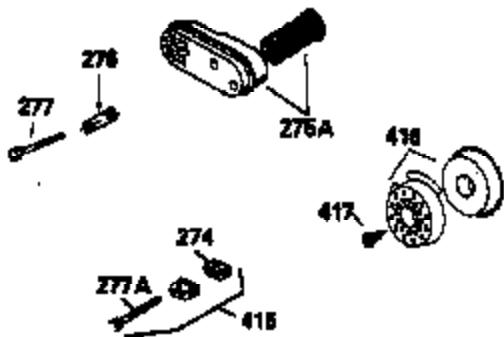

ILLUSTRATION SHOWS TYPICAL PARTS ONLY. ORDER BY PART NUMBER. PARTS NOT LISTED ARE SUPPLIED BY OEM.

VIEW 3 OF 3

Ref #	Part Number	Qty	Description
19	33578		Spring, Governor
69	35261		* Gasket, Mounting flange
92	650815		Washer, Belleville
182	6201		Screw, 1/4-28 x 7/8"
185	33004A		Pipe, Intake (Incl. 224)
186	34358		Link, Governor spring
223	650451		Screw, 1/4-20 x 1"
227	35917		Elbow Assy., Air cleaner (Incl. No. 2 43)
228	650826		Stud, threaded both ends, 1/4-20 x 6. 20
229	650825		Nut & Lockwasher, 1/4-20
232			Pop Rivet (1/8" dia.) (Purchase Local ly)
233	34699		Bracket, Air cleaner
235	35533		Fitting, Air cleaner elbow
239A	35815		Gasket, Air cleaner
239B	34698A		Gasket, Air cleaner bracket
243	650940		Screw, 10-32 x 3/4"
245A	34782		Filter, Air cleaner (Incl. 229)
246D	35435		Filter, Pre-Air (Optional)
246C	34783		Filter, Pre-air
250C	35535		Cover, Air cleaner
250D	35536		Seal, Air cleaner cover
251	650513		Nut, Wing, 1/4-20
275A	391019		Muffler
276	33753		Plate, Locking
277A	30063		Screw, Torx T-30, 1/4-20 x 1/2" (Use as req.)
277	650795		Screw, 1/4-20 x 2-1/4" (Use as requir ed)
370E	34704		Decal, Air cleaner
370G	34387		Decal, Instruction (Optional)
370A	34346		Decal, Instruction
410	730574		Opt.Debris Screen Kit (Incl.370G,411, 412,413)
411	35596		Debris Screen (Optional)
412	35597		Debris Screen Bracket (Optional)
413	650910		Screw, 8-32 x 1/4 (Optional)
415	730162		Muffler Adapter Kit(In.274,277A)(Use as req.)