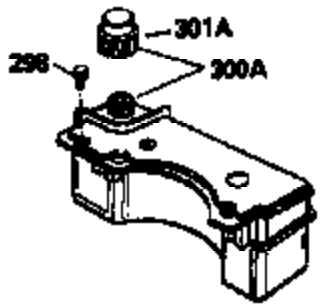

ILLUSTRATION SHOWS TYPICAL PARTS ONLY. ORDER BY PART NUMBER. PARTS NOT LISTED ARE SUPPLIED BY OEM.
VIEW 2 OF 3

Ref #	Part Number	Qty	Description
	92 650815		Washer, Belleville
245A	34782		Filter, Air cleaner (Incl. 229)
246C	34783		Filter, Pre-air
246D	35435		Filter, Pre-Air (Optional)
250D	35536		Seal, Air cleaner cover
	287 650884		Screw, 8-32 x 1/2"
	298 28763		Screw, 10-32 x 35/64"
300A	34476		Fuel Tank (Incl. 292 & 301)
	301 33032		Fuel Cap (Use as required)
370A	34346		Decal, Instruction
370G	34387		Decal, Instruction (Optional)
	390 590635		Rewind Starter (Refer to Division 5, SectionC, page 34 or Fiche 8A, Grid G-5 for breakdown)