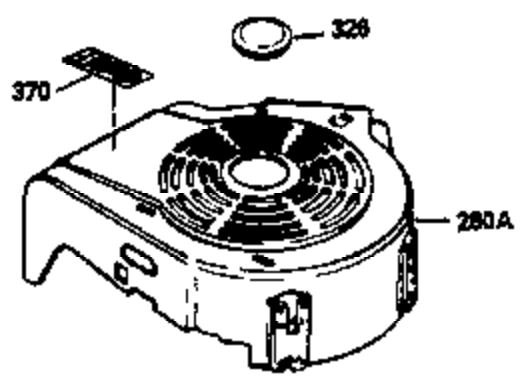

ILLUSTRATION SHOWS TYPICAL PARTS ONLY. ORDER BY PART NUMBER. PARTS NOT LISTED ARE SUPPLIED BY OEM.
VIEW 2 OF 3

Ref #	Part Number	Qty	Description
	92 650815		Washer, Belleville
245A	34782		Filter, Air cleaner (Incl. 229)
246C	34783		Filter, Pre-air
246D	35435		Filter, Pre-Air (Optional)
250D	35536		Seal, Air cleaner cover
	287 650884		Screw, 8-32 x 1/2"
	298 28763		Screw, 10-32 x 35/64"
300A	34476		Fuel Tank (Incl. 292 & 301)
	301 33032		Fuel Cap (Use as required)
370A	34346		Decal, Instruction
370G	34387		Decal, Instruction (Optional)
	390 590635		Rewind Starter (Refer to Division 5, SectionC, page 34 or Fiche 8A, Grid G-5 for breakdown)