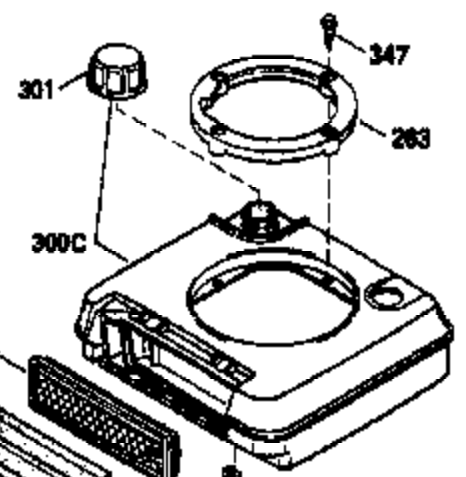

ILLUSTRATION SHOWS TYPICAL PARTS ONLY. ORDER BY PART NUMBER. PARTS NOT LISTED ARE SUPPLIED BY OEM.
VIEW 2 OF 3

Ref #	Part Number	Qty	Description
	92 650815		Washer, Belleville
245A	34782		Filter, Air cleaner (Incl. 229)
246C	34783		Filter, Pre-air
246D	35435		Filter, Pre-Air (Optional)
250D	35536		Seal, Air cleaner cover
	287 650884		Screw, 8-32 x 1/2"
	298 28763		Screw, 10-32 x 35/64"
300A	34476		Fuel Tank (Incl. 292 & 301)
	301 33032		Fuel Cap (Use as required)
370A	34346		Decal, Instruction
370G	34387		Decal, Instruction (Optional)
	390 590635		Rewind Starter (Refer to Division 5, SectionC, page 34 or Fiche 8A, Grid G-5 for breakdown)