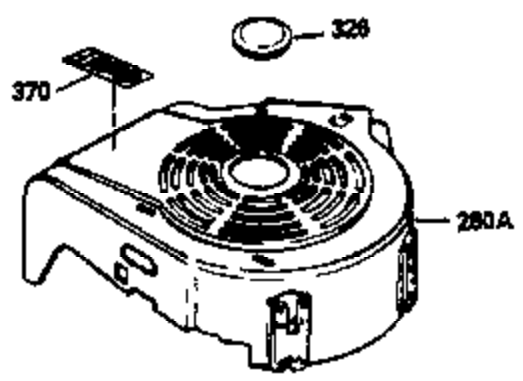

ILLUSTRATION SHOWS TYPICAL PARTS ONLY. ORDER BY PART NUMBER. PARTS NOT LISTED ARE SUPPLIED BY OEM.
VIEW 2 OF 3

Ref #	Part Number	Qty	Description
12A	34695		Elbow, Breather tube
92	650815		Washer, Belleville
191	35040B		Bracket Assy., S.E. Brake (Incl. 195)
238	650932		Screw, 10-32 x 49/64"
245	35066		Filter, Air cleaner
246D	35435		Filter, Pre-Air (Optional)
250A	35065		Cover Assy., Air cleaner
287	650884		Screw, 8-32 x 1/2"
301A	35355		Fuel Cap (Use as required)
354	35025		Staple (Not used on all models)
357	34985		Rope Stop & Staple Assy. (Incl. 354)
370G	34387		Decal, Instruction (Optional)
370A	34993		Decal, Instruction
390	590621		Rewind Starter (Refer to Division 5, Section C, page 34 or Fiche 8A, Grid G-5 for breakdown)