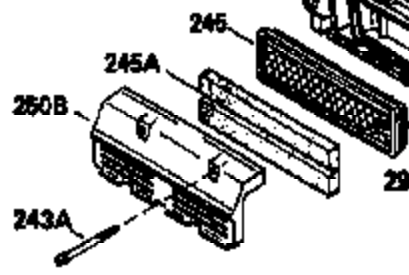

ILLUSTRATION SHOWS TYPICAL PARTS ONLY. ORDER BY PART NUMBER. PARTS NOT LISTED ARE SUPPLIED BY OEM.
VIEW 2 OF 3

Ref #	Part Number	Qty	Description
12A	34695		Elbow, Breather tube
92	650815		Washer, Belleville
191	35040B		Bracket Assy., S.E. Brake (Incl. 195)
238	650932		Screw, 10-32 x 49/64"
245	35066		Filter, Air cleaner
246D	35435		Filter, Pre-Air (Optional)
250A	35065		Cover Assy., Air cleaner
287	650884		Screw, 8-32 x 1/2"
301A	35355		Fuel Cap (Use as required)
354	35025		Staple (Not used on all models)
357	34985		Rope Stop & Staple Assy. (Incl. 354)
370G	34387		Decal, Instruction (Optional)
370A	34993		Decal, Instruction
390	590621		Rewind Starter (Refer to Division 5, Section C, page 34 or Fiche 8A, Grid G-5 for breakdown)