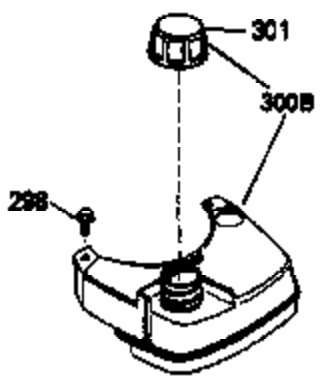

ILLUSTRATION SHOWS TYPICAL PARTS ONLY. ORDER BY PART NUMBER. PARTS NOT LISTED ARE SUPPLIED BY OEM.
VIEW 2 OF 3

Ref #	Part Number	Qty	Description
12A	34695		Elbow, Breather tube
92	650815		Washer, Belleville
191	35040B		Bracket Assy., S.E. Brake (Incl. 195)
238	650932		Screw, 10-32 x 49/64"
245	35066		Filter, Air cleaner
246D	35435		Filter, Pre-Air (Optional)
250A	35065		Cover Assy., Air cleaner
287	650884		Screw, 8-32 x 1/2"
301A	35355		Fuel Cap (Use as required)
354	35025		Staple (Not used on all models)
357	34985		Rope Stop & Staple Assy. (Incl. 354)
370G	34387		Decal, Instruction (Optional)
370A	34993		Decal, Instruction
390	590621		Rewind Starter (Refer to Division 5, Section C, page 34 or Fiche 8A, Grid G-5 for breakdown)