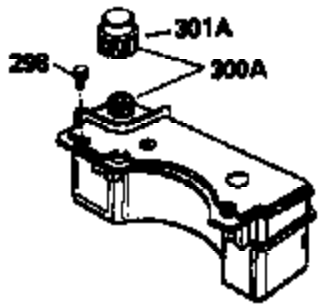

ILLUSTRATION SHOWS TYPICAL PARTS ONLY. ORDER BY PART NUMBER. PARTS NOT LISTED ARE SUPPLIED BY OEM.
VIEW 2 OF 3

Ref #	Part Number	Qty	Description
12A	34695		Elbow, Breather tube
92	650815		Washer, Belleville
191	35040B		Bracket Assy., S.E. Brake (Incl. 195)
238	650932		Screw, 10-32 x 49/64"
245	35066		Filter, Air cleaner
246D	35435		Filter, Pre-Air (Optional)
250A	35065		Cover Assy., Air cleaner
287	650884		Screw, 8-32 x 1/2"
301A	35355		Fuel Cap (Use as required)
354	35025		Staple (Not used on all models)
357	34985		Rope Stop & Staple Assy. (Incl. 354)
370G	34387		Decal, Instruction (Optional)
370A	34993		Decal, Instruction
390	590621		Rewind Starter (Refer to Division 5, Section C, page 34 or Fiche 8A, Grid G-5 for breakdown)