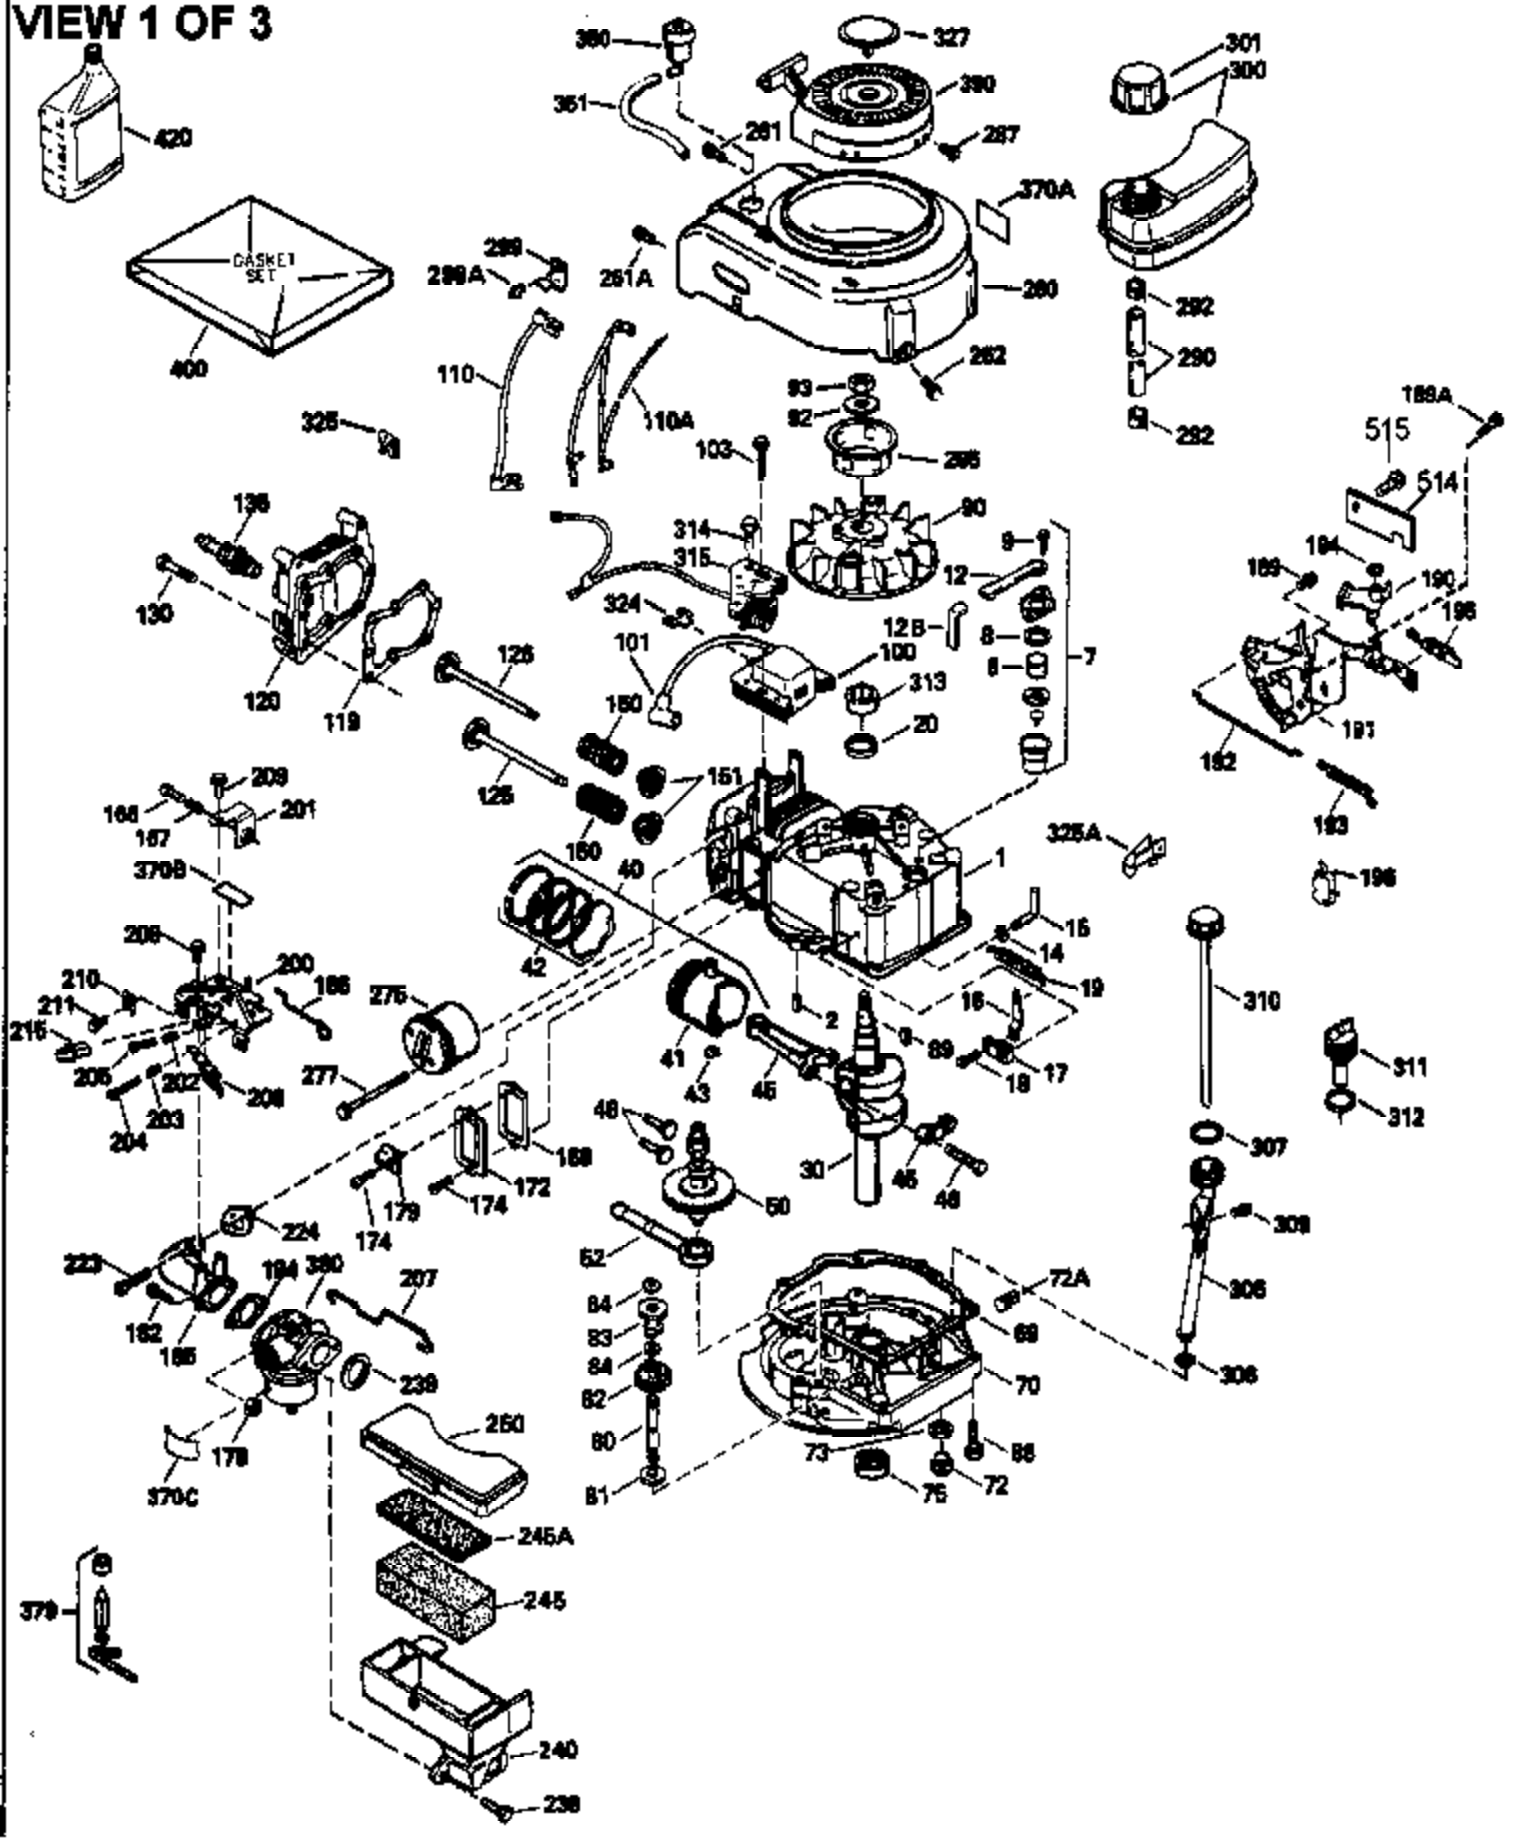

ILLUSTRATION SHOWS TYPICAL PARTS ONLY. ORDER BY PART NUMBER. PARTS NOT LISTED ARE SUPPLIED BY OEM.

VIEW 1 OF 3

Ref #	Part Number	Qty	Description
1	35010	1	Cylinder (Incl. 2 & 20)
2	26727	2	Dowel Pin
6	33734	1	Breather Element
7	34214A	1	Breather Ass'y. (Incl. 6, 8, 9 & 12)
8	33735	1	* Breather Gasket
9	30200	2	Screw, 10-24 x 9/16"
12	33886	1	Breather Tube
14	28277	1	Washer
15	30589	1	Governor Rod (Incl. 14)
16	31383A	1	Governor Lever
17	31335	1	Governor Lever Clamp
18	650548	1	Screw, 8-32 x 5/16"
19	33578	1	Extension Spring
20	32600	1	Oil Seal
30	35782	1	Crankshaft
40	35544A	1	Piston, Pin & Ring Set (Std.)
40	35545A	1	Piston, Pin & Ring Set (.010" OS)
40	35546	1	Piston, Pin & Ring Set (.020" OS)
41	35541	1	Piston & Pin Ass'y. (Std.) (Incl. 43)
41	35542	1	Piston & Pin Ass'y. (.010" OS) (Incl. 43)
41	35543	1	Piston & Pin Ass'y. (.020" OS) (Incl. 43)
42	35547A	1	Ring Set (Std.)
42	35548A	1	Ring Set (.010" OS)
42	35549	1	Ring Set (.020" OS)
43	20381	2	Piston Pin Retaining Ring
45	32875	1	Connecting Rod Ass'y. (Incl. 46)
46	32610A	2	Connecting Rod Bolt
48	27241	2	Valve Lifter
50	33553	1	Camshaft (MCR)
52	29914	1	Oil Pump Ass'y.
69	35261	1	* Mounting Flange Gasket
70	34311C	1	Mounting Flange (Incl. 72, 75 & 80)
72	36083	1	Oil Drain Plug
75	27897	1	Oil Seal
80	30574A	1	Governor Shaft
81	30590A	1	Washer
82	30591	1	Governor Gear Ass'y. (Incl. 81)
83	30588A	1	Governor Spool
84	29193	2	Retaining Ring
86	650488	6	Screw, 1/4-20 x 1-1/4"
89	611004	1	Flywheel Key
90	611112	1	Flywheel
92	650815	1	Belleville Washer
93	650816	1	Flywheel Nut
100	34443A	1	Solid State Ignition
101	610118	1	Spark Plug Cover
103	650814	2	Screw, Torx T-15, 10-24 x 1"
110	35017	1	Ground Wire
119	33015A	1	* Cylinder Head Gasket
120	34342	1	Cylinder Head
125	29313C	1	Exhaust Valve (Std.) (Incl. 151)
125	29315C	1	Exhaust Valve (1/32" OS) (Incl. 151)
126	29314B	1	Intake Valve (Std.) (Incl. 151)
126	29315C	1	Intake Valve (1/32" OS) (Incl. 151)
130	6021A	8	Screw, 5/16-18 x 1-1/2"
135	35395	1	Resistor Spark Plug (RJ19LM)
150	31672	2	Valve Spring
151	31673	2	Valve Spring Cap