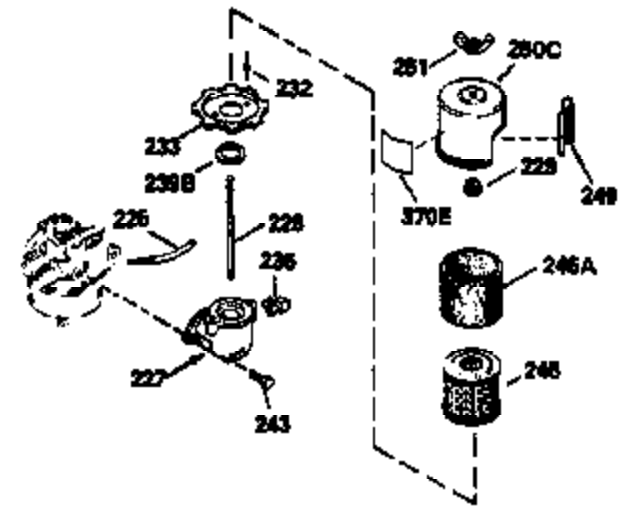

Ref #	Part Number	Qty	Description
92	650815	1	Belleville Washer
191	35041A	1	S.E. Brake Bracket (Incl. 195)
238	650940	2	Screw, 10-32 x 3/4"
245A	34783	1	Air Cleaner Filter
245	34782	1	Air Cleaner Filter
287	650884	2	Screw, 8-32 x 1/2"
298	28763	3	Screw, 10-32 x 35/64"
301	33032	1	Fuel Cap
370A	34346	1	Instruction Decal
390	590686	1	Rewind Starter

ILLUSTRATION SHOWS TYPICAL PARTS ONLY. ORDER BY PART NUMBER. PARTS NOT LISTED ARE SUPPLIED BY OEM.

VIEW 3 OF 3