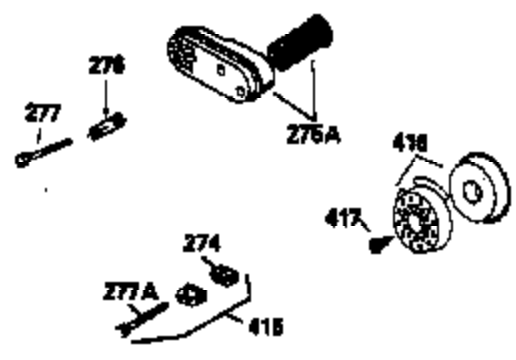

Ref #	Part Number	Qty	Description
92	650815	1	Belleville Washer
191	35041A	1	S.E. Brake Bracket (Incl. 195)
238	650940	2	Screw, 10-32 x 3/4"
245A	34783	1	Air Cleaner Filter
245	34782	1	Air Cleaner Filter
287	650884	2	Screw, 8-32 x 1/2"
298	28763	3	Screw, 10-32 x 35/64"
301	33032	1	Fuel Cap
370A	34346	1	Instruction Decal
390	590686	1	Rewind Starter

ILLUSTRATION SHOWS TYPICAL PARTS ONLY. ORDER BY PART NUMBER. PARTS NOT LISTED ARE SUPPLIED BY OEM.

VIEW 3 OF 3