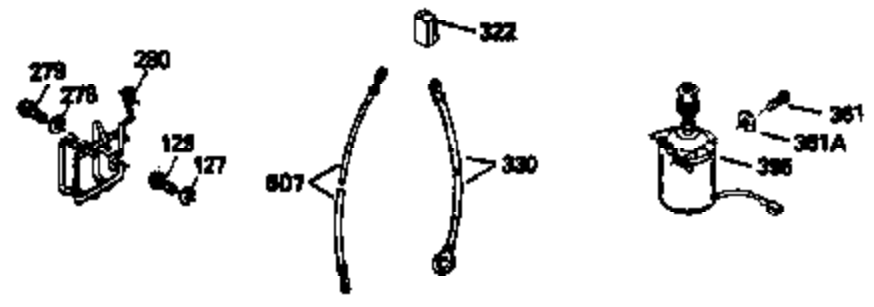

Ref #	Part Number	Qty	Description
92	650815	1	Belleville Washer
191	35041A	1	S.E. Brake Bracket (Incl. 195)
238	650940	2	Screw, 10-32 x 3/4"
245A	34783	1	Air Cleaner Filter
245	34782	1	Air Cleaner Filter
287	650884	2	Screw, 8-32 x 1/2"
298	28763	3	Screw, 10-32 x 35/64"
301	33032	1	Fuel Cap
370A	34346	1	Instruction Decal
390	590686	1	Rewind Starter

ILLUSTRATION SHOWS TYPICAL PARTS ONLY. ORDER BY PART NUMBER. PARTS NOT LISTED ARE SUPPLIED BY OEM.

VIEW 3 OF 3