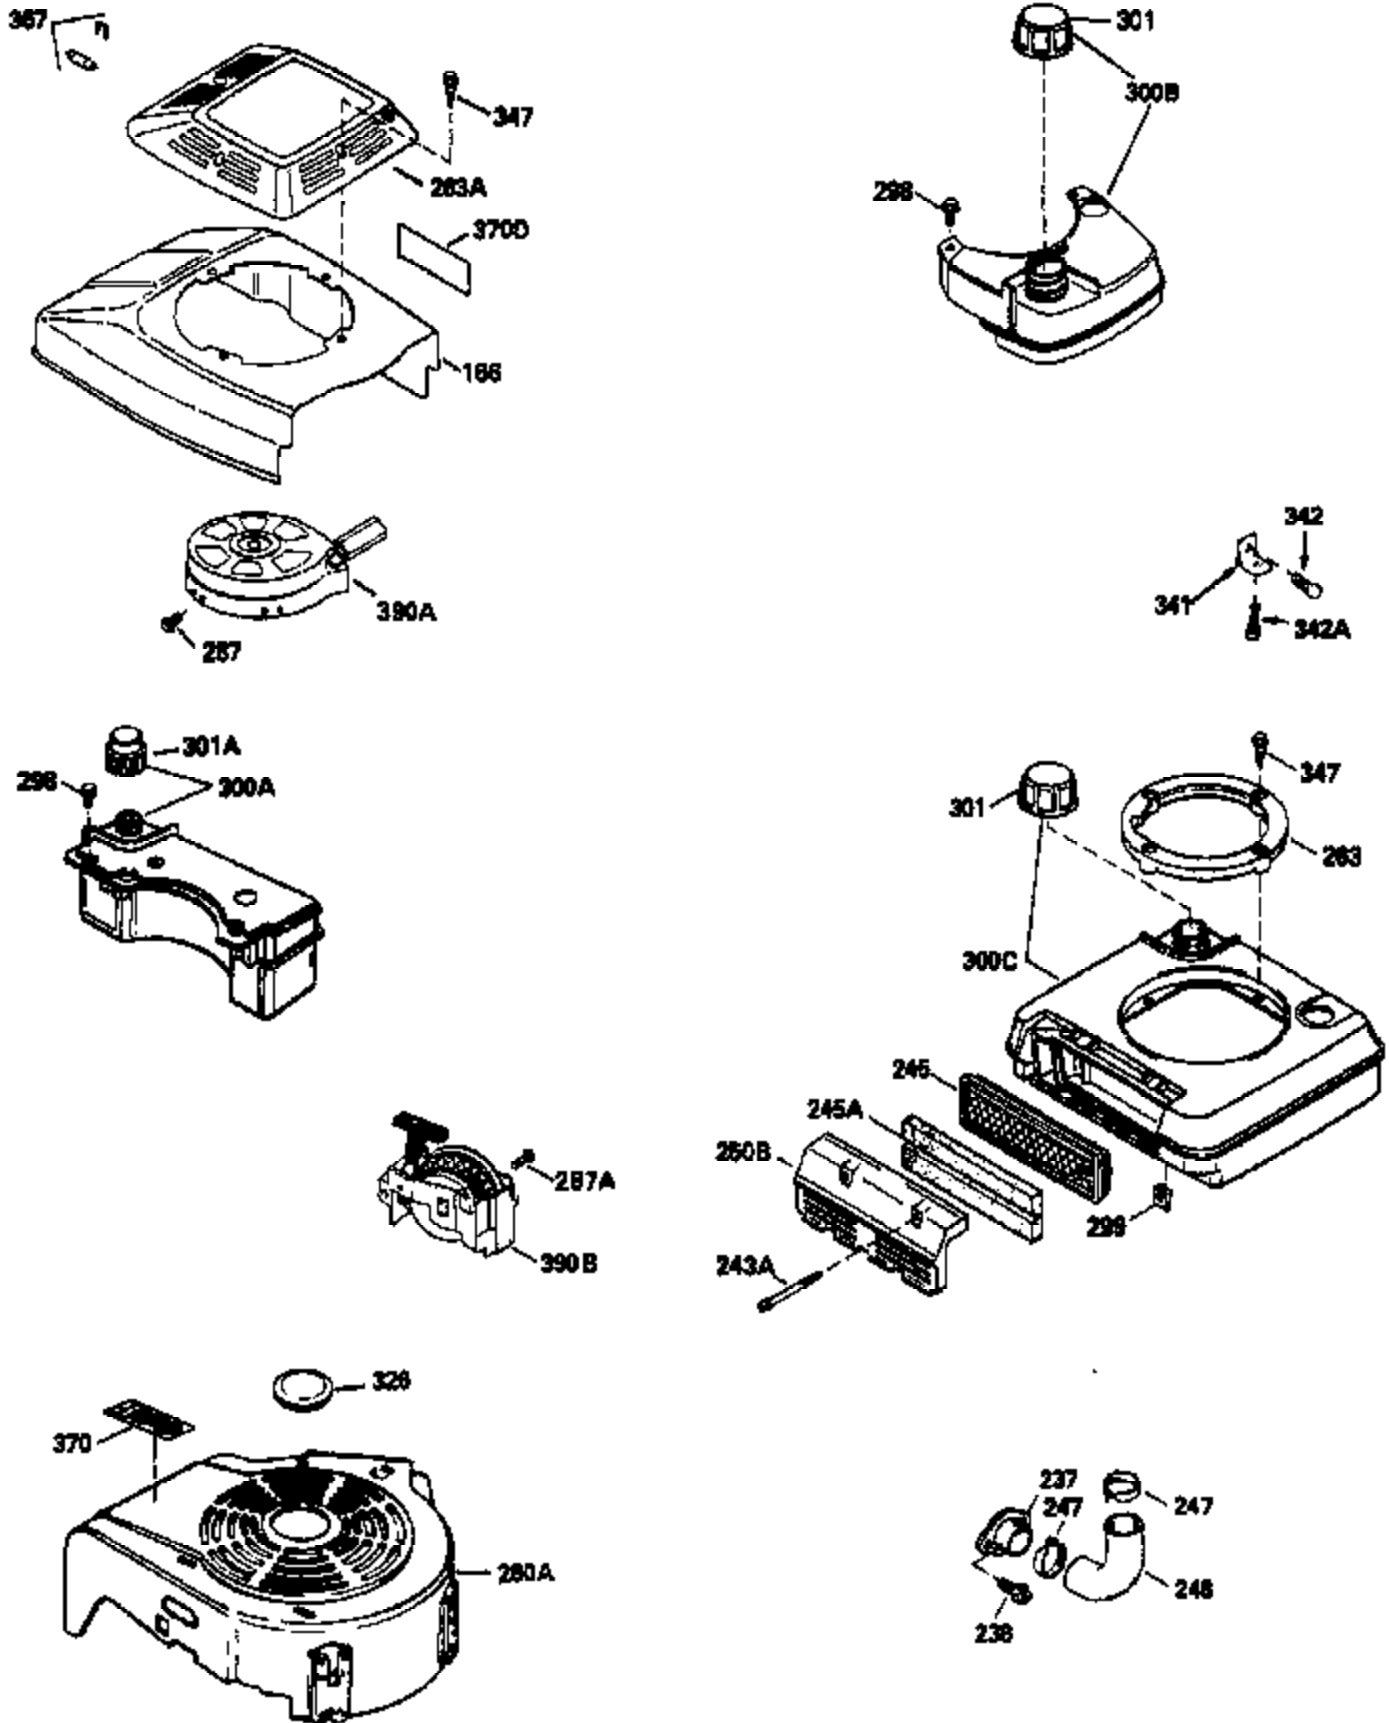

ILLUSTRATION SHOWS TYPICAL PARTS ONLY. ORDER BY PART NUMBER. PARTS NOT LISTED ARE SUPPLIED BY OEM.
VIEW 2 OF 3

Ref #	Part Number	Qty	Description
12A	34695		Elbow, Breather tube
92	650815		Washer, Belleville
191	35040B		Bracket Assy., S.E. Brake (Incl. 195)
238	650932		Screw, 10-32 x 49/64"
245	35066		Filter, Air cleaner
246D	35435		Filter, Pre-Air (Optional)
250A	35065		Cover Assy., Air cleaner
287	650884		Screw, 8-32 x 1/2"
298	28763		Screw, 10-32 x 35/64"
300B	34369A		Fuel Tank (Incl. 292 & 301A)
301A	35355		Fuel Cap (Use as required)
370G	34387		Decal, Instruction (Optional)
370A	34346		Decal, Instruction
390	590621		Rewind Starter (Refer to Division 5, Section C, page 34 or Fiche 8A, Grid G-5 for breakdown)