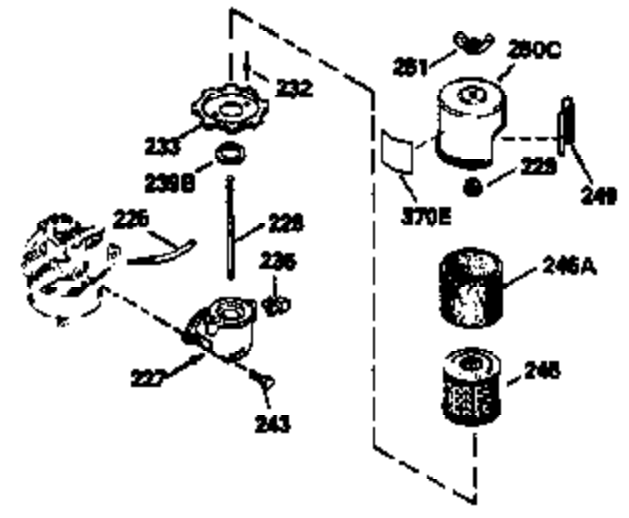

ILLUSTRATION SHOWS TYPICAL PARTS ONLY. ORDER BY PART NUMBER. PARTS NOT LISTED ARE SUPPLIED BY OEM.

VIEW 3 OF 3

Ref #	Part Number	Qty	Description
12A	34695		Elbow, Breather tube
19	31361		Spring, Extension
69	35261		* Gasket, Mounting flange
92	650815		Washer, Belleville
182	6201		Screw, 1/4-28 x 7/8"
185	31384A		Pipe, Intake (Incl. 224)
186	35932		Link, Governor spring
191	35040B		Bracket Assy., S.E. Brake (Incl. 195)
223	650451		Screw, 1/4-20 x 1"
238	650932		Screw, 10-32 x 49/64"
241	35797		Collar, Air cleaner
245	35066		Filter, Air cleaner
246D	35435		Filter, Pre-Air (Optional)
250A	35065		Cover Assy., Air cleaner
277	650795		Screw, 1/4-20 x 2-1/4" (Use as required)
277A	30063		Screw, Torx T-30, 1/4-20 x 1/2" (Use as req.)
370A	34346		Decal, Instruction
370G	34387		Decal, Instruction (Optional)
410	730574		Opt.Debris Screen Kit (Incl.370G,411, 412,413)
411	35596		Debris Screen (Optional)
412	35597		Debris Screen Bracket (Optional)
413	650910		Screw, 8-32 x 1/4 (Optional)
415	730162		Muffler Adapter Kit(In.274,277A)(Use as req.)