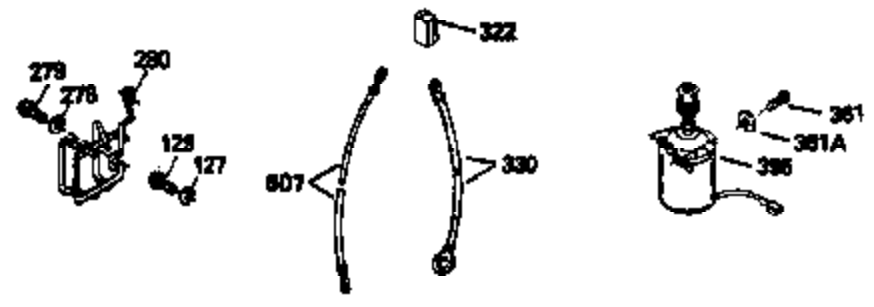

ILLUSTRATION SHOWS TYPICAL PARTS ONLY. ORDER BY PART NUMBER. PARTS NOT LISTED ARE SUPPLIED BY OEM.

VIEW 3 OF 3

Ref #	Part Number	Qty	Description
12A	34695		Elbow, Breather tube
19	31361		Spring, Extension
69	35261		* Gasket, Mounting flange
92	650815		Washer, Belleville
182	6201		Screw, 1/4-28 x 7/8"
185	31384A		Pipe, Intake (Incl. 224)
186	35932		Link, Governor spring
191	35040B		Bracket Assy., S.E. Brake (Incl. 195)
223	650451		Screw, 1/4-20 x 1"
238	650932		Screw, 10-32 x 49/64"
241	35797		Collar, Air cleaner
245	35066		Filter, Air cleaner
246D	35435		Filter, Pre-Air (Optional)
250A	35065		Cover Assy., Air cleaner
277	650795		Screw, 1/4-20 x 2-1/4" (Use as required)
277A	30063		Screw, Torx T-30, 1/4-20 x 1/2" (Use as req.)
370A	34346		Decal, Instruction
370G	34387		Decal, Instruction (Optional)
410	730574		Opt.Debris Screen Kit (Incl.370G,411, 412,413)
411	35596		Debris Screen (Optional)
412	35597		Debris Screen Bracket (Optional)
413	650910		Screw, 8-32 x 1/4 (Optional)
415	730162		Muffler Adapter Kit(In.274,277A)(Use as req.)