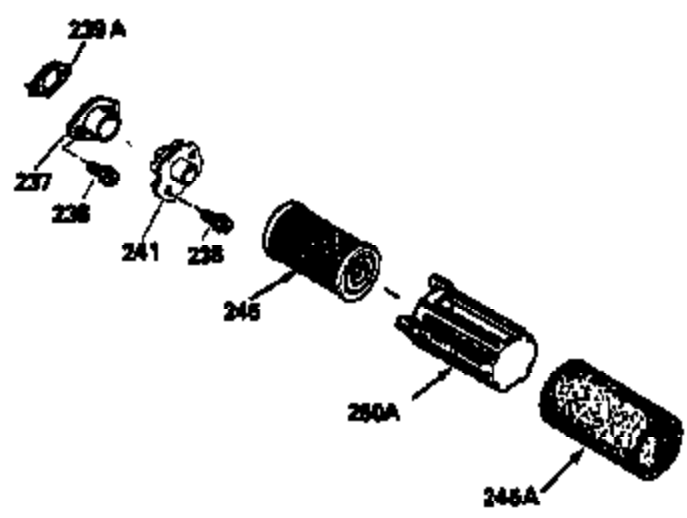

ILLUSTRATION SHOWS TYPICAL PARTS ONLY. ORDER BY PART NUMBER. PARTS NOT LISTED ARE SUPPLIED BY OEM.

VIEW 3 OF 3

Ref #	Part Number	Qty	Description
12A	34695		Elbow, Breather tube
19	31361		Spring, Extension
69	35261		* Gasket, Mounting flange
92	650815		Washer, Belleville
182	6201		Screw, 1/4-28 x 7/8"
185	31384A		Pipe, Intake (Incl. 224)
186	35932		Link, Governor spring
191	35040B		Bracket Assy., S.E. Brake (Incl. 195)
223	650451		Screw, 1/4-20 x 1"
238	650932		Screw, 10-32 x 49/64"
241	35797		Collar, Air cleaner
245	35066		Filter, Air cleaner
246D	35435		Filter, Pre-Air (Optional)
250A	35065		Cover Assy., Air cleaner
277	650795		Screw, 1/4-20 x 2-1/4" (Use as required)
277A	30063		Screw, Torx T-30, 1/4-20 x 1/2" (Use as req.)
370A	34346		Decal, Instruction
370G	34387		Decal, Instruction (Optional)
410	730574		Opt.Debris Screen Kit (Incl.370G,411, 412,413)
411	35596		Debris Screen (Optional)
412	35597		Debris Screen Bracket (Optional)
413	650910		Screw, 8-32 x 1/4 (Optional)
415	730162		Muffler Adapter Kit(In.274,277A)(Use as req.)