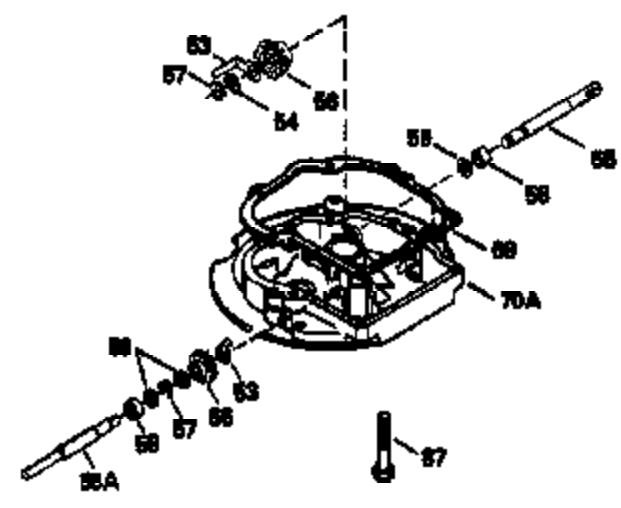

ILLUSTRATION SHOWS TYPICAL PARTS ONLY. ORDER BY PART NUMBER. PARTS NOT LISTED ARE SUPPLIED BY OEM.

VIEW 3 OF 3

Ref #	Part Number	Qty	Description
12A	34695		Elbow, Breather tube
19	31361		Spring, Extension
69	35261		* Gasket, Mounting flange
92	650815		Washer, Belleville
182	6201		Screw, 1/4-28 x 7/8"
185	31384A		Pipe, Intake (Incl. 224)
186	35932		Link, Governor spring
191	35040B		Bracket Assy., S.E. Brake (Incl. 195)
223	650451		Screw, 1/4-20 x 1"
238	650932		Screw, 10-32 x 49/64"
241	35797		Collar, Air cleaner
245	35066		Filter, Air cleaner
246D	35435		Filter, Pre-Air (Optional)
250A	35065		Cover Assy., Air cleaner
277	650795		Screw, 1/4-20 x 2-1/4" (Use as required)
277A	30063		Screw, Torx T-30, 1/4-20 x 1/2" (Use as req.)
370A	34346		Decal, Instruction
370G	34387		Decal, Instruction (Optional)
410	730574		Opt.Debris Screen Kit (Incl.370G,411, 412,413)
411	35596		Debris Screen (Optional)
412	35597		Debris Screen Bracket (Optional)
413	650910		Screw, 8-32 x 1/4 (Optional)
415	730162		Muffler Adapter Kit(In.274,277A)(Use as req.)