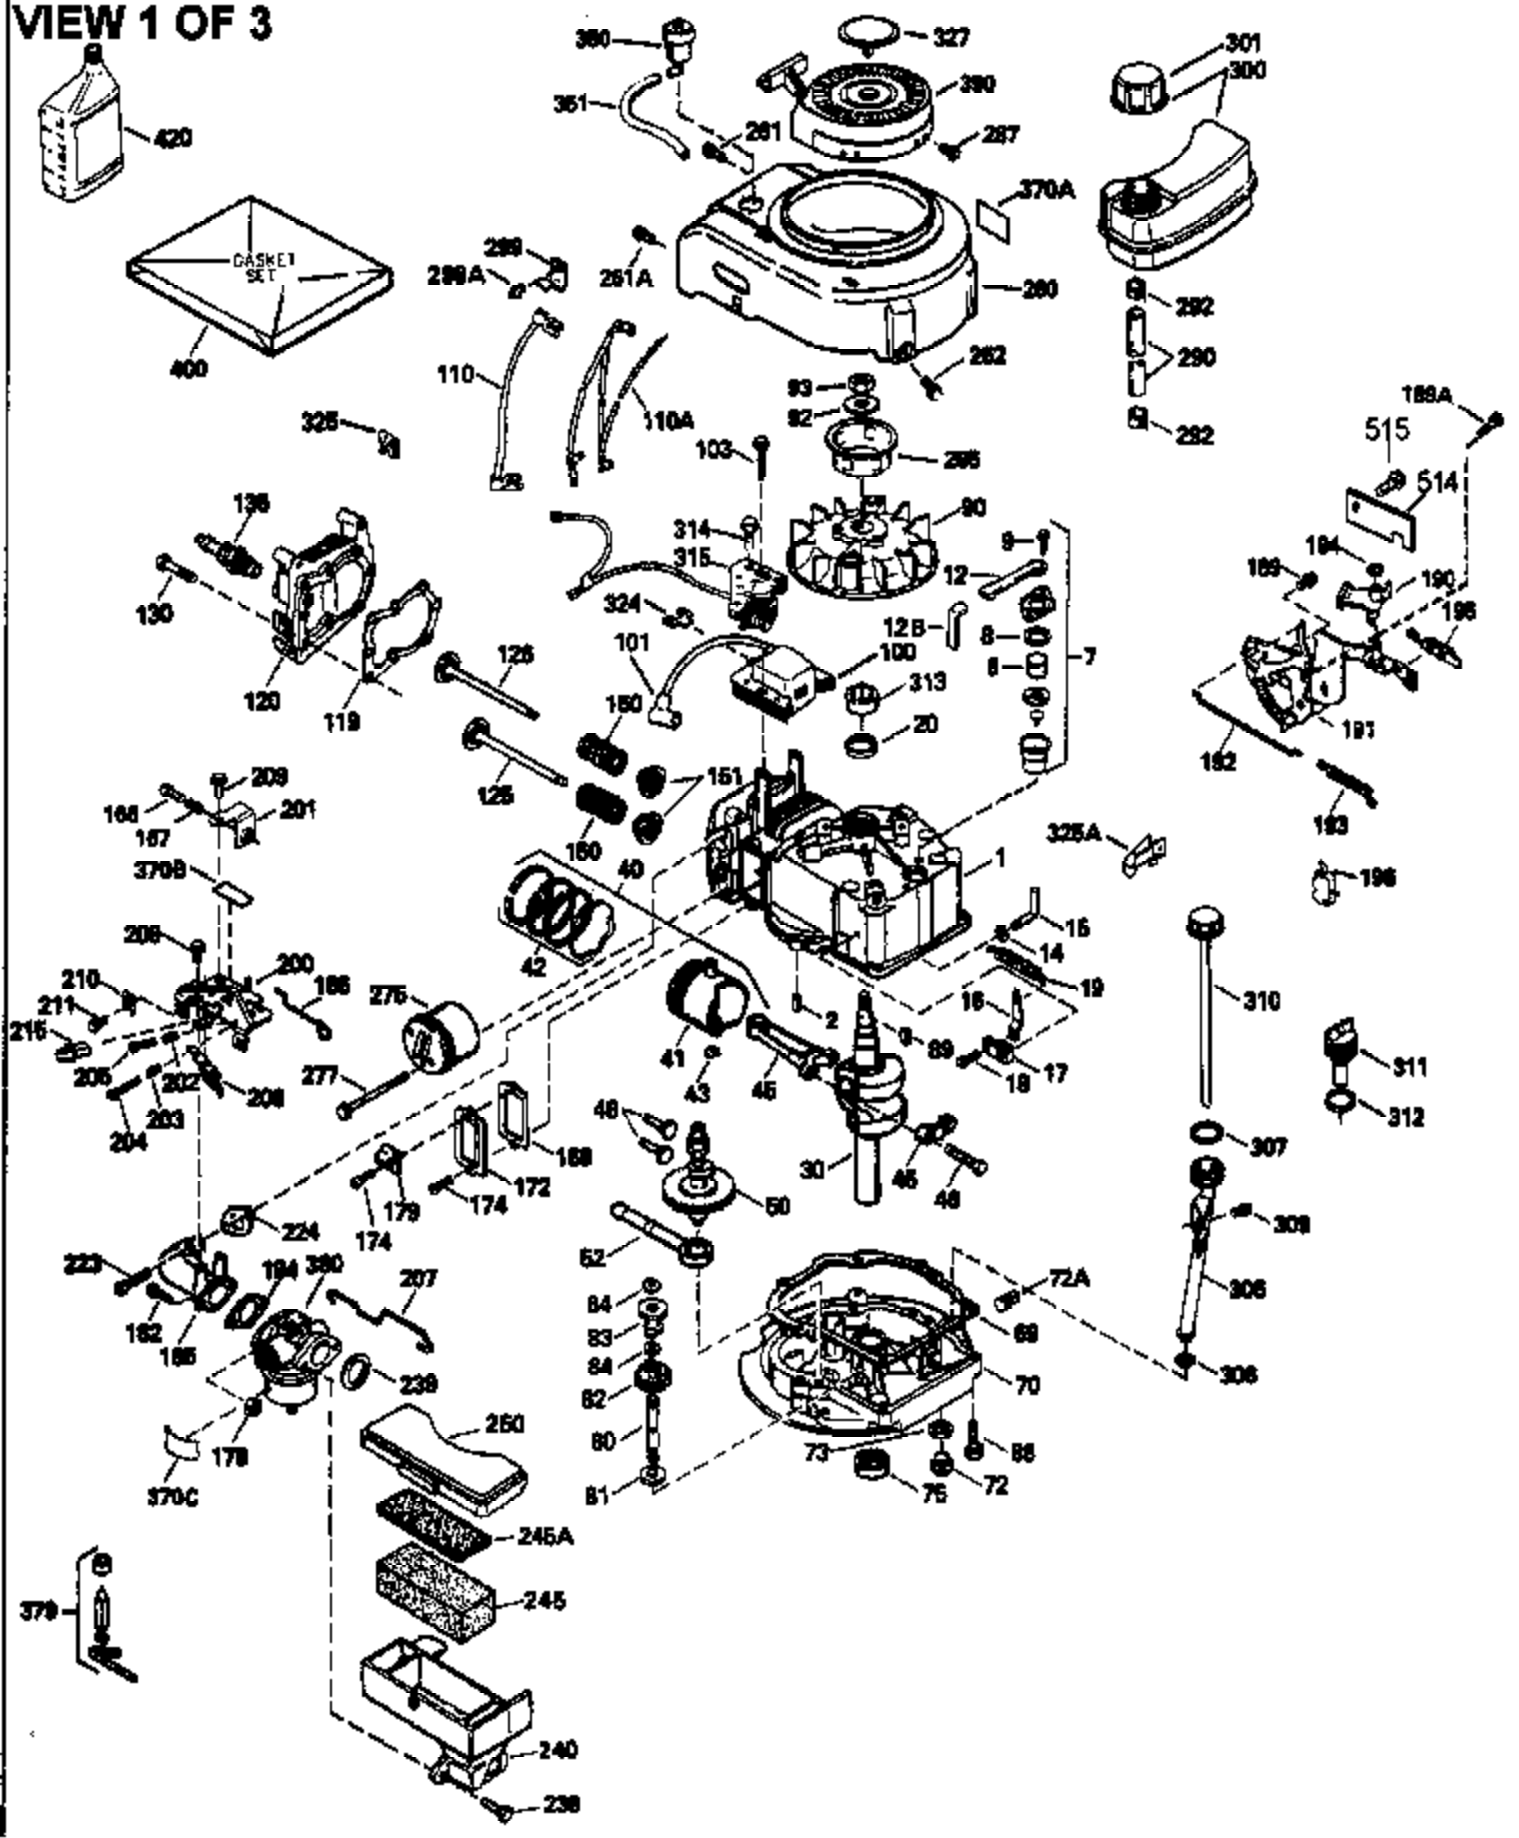

ILLUSTRATION SHOWS TYPICAL PARTS ONLY. ORDER BY PART NUMBER. PARTS NOT LISTED ARE SUPPLIED BY OEM.

VIEW 1 OF 3

Ref #	Part Number	Qty	Description
1	35010		Cylinder (Incl. 2 & 20) (2-5/8" Bore)
2	26727		Pin, Dowel
6	33734		Element, Breather
7	34214A		Breather Assy. (Incl. 6, 8, 9, 12 & 1 2A)
8	33735		* Gasket, Breather
9	30200		Screw, 10-24 x 9/16"
12	33886		Tube, Breather
12A	34695		Elbow, Breather tube
14	28277		Washer, Flat
15	30589		Rod, Governor (Incl. 14)
16	31383A		Lever, Governor
17	31335		Clamp, Governor lever
18	650548		Screw, 8-32 x 5/16"
19	31361		Spring, Extension
20	32600		Seal, Oil
30	35905		Crankshaft
40	35544		Piston, Pin & Ring Set (Std.) (2-5/8" Bore)
40	35545		Piston, Pin & Ring Set (.010" OS)
40	35546		Piston, Pin & Ring Set (.020" OS)
41	35541		Piston & Pin Ass'y. (Incl. 43)(Std.)(2-5/8")
41	35542		Piston & Pin Ass'y. (Incl. 43) (.010" OS)
41	35543		Piston & Pin Ass'y. (Incl. 43) (.020" OS)
42	35547		Ring Set (Std.) (2-5/8" Bore)
42	35548		Ring Set (.010" OS)
42	35549		Ring Set (.020" OS)
43	20381		Ring, Piston pin retaining
45	32875		Rod Assy., Connecting (Incl. 46)
46	32610A		Bolt, Connecting rod
48	27241		Lifter, Valve
50	33148A		Camshaft
52	29914		Oil Pump Assy.
69	35261		* Gasket, Mounting flange
70	34311C		Flange Ass'y. (Incl. 72, 72A, 73, 75 & 80)
72	30572		Plug, Oil drain (Incl. 73)
73	28833		* Drain Plug Gasket (Not req. W/plastic plug)
75	27897		Seal, Oil
80	30574		Shaft, Governor
81	30590A		Washer, Flat
82	30591		Gear Assy., Governor (Incl. 81)
83	30588A		Spool, Governor
84	29193		Ring, Retaining
86	650488		Screw, 1/4-20 x 1-1/4"
89	611004		Flywheel Key
90	611112		Flywheel
92	650815		Washer, Belleville
93	650816		Nut, Flywheel
100	34443A		Solid State Ignition
101	610118		Cover, Spark plug
103	650814		Screw, Torx T-15, 10-24 x 1"
110	34961		Ground Wire
119	33015A		* Gasket, Head
120	34342		Head, Cylinder
125	29314B		Intake Valve (Std.) (Incl. 151) (Conventional Ports)
125	29315C		Intake Valve (1/32" OS) (Incl. 151) (Conventional Ports)
126	29313C		Exhaust Valve (Std.) (Incl. 151) (Conventional Ports)
126	29315C		Exhaust Valve (1/32" OS) (Incl. 151) (Conventional Ports)
130	6021A		Screw, 5/16-18 x 1-1/2"
135	35395		Resistor Spark Plug (RJ19LM)