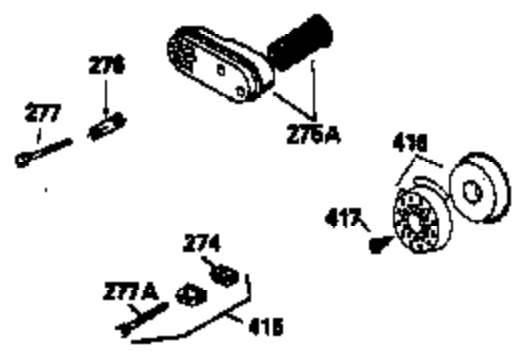

ILLUSTRATION SHOWS TYPICAL PARTS ONLY. ORDER BY PART NUMBER. PARTS NOT LISTED ARE SUPPLIED BY OEM.

VIEW 3 OF 3

Ref #	Part Number	Qty	Description
12A	34695		Elbow, Breather tube
19	31361		Spring, Extension
69	35261		* Gasket, Mounting flange
92	650815		Washer, Belleville
182	6201		Screw, 1/4-28 x 7/8"
185	31384A		Pipe, Intake (Incl. 224)
186	35932		Link, Governor spring
191	35040B		Bracket Assy., S.E. Brake (Incl. 195)
223	650451		Screw, 1/4-20 x 1"
238	650932		Screw, 10-32 x 49/64"
241	35797		Collar, Air cleaner
245	35066		Filter, Air cleaner
246D	35435		Filter, Pre-Air (Optional)
250A	35065		Cover Assy., Air cleaner
277	650795		Screw, 1/4-20 x 2-1/4" (Use as required)
277A	30063		Screw, Torx T-30, 1/4-20 x 1/2" (Use as req.)
370A	34346		Decal, Instruction
370G	34387		Decal, Instruction (Optional)
410	730574		Opt.Debris Screen Kit (Incl.370G,411, 412,413)
411	35596		Debris Screen (Optional)
412	35597		Debris Screen Bracket (Optional)
413	650910		Screw, 8-32 x 1/4 (Optional)
415	730162		Muffler Adapter Kit(In.274,277A)(Use as req.)