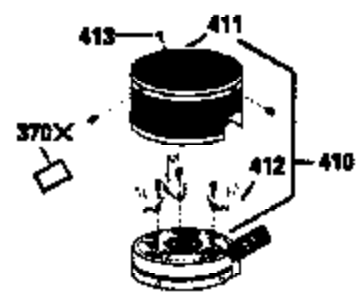

ILLUSTRATION SHOWS TYPICAL PARTS ONLY. ORDER BY PART NUMBER. PARTS NOT LISTED ARE SUPPLIED BY OEM.

VIEW 3 OF 3

Ref #	Part Number	Qty	Description
12A	34695		Elbow, Breather tube
19	31361		Spring, Extension
69	35261		* Gasket, Mounting flange
92	650815		Washer, Belleville
182	6201		Screw, 1/4-28 x 7/8"
185	31384A		Pipe, Intake (Incl. 224)
186	35932		Link, Governor spring
191	35040B		Bracket Assy., S.E. Brake (Incl. 195)
223	650451		Screw, 1/4-20 x 1"
238	650932		Screw, 10-32 x 49/64"
241	35797		Collar, Air cleaner
245	35066		Filter, Air cleaner
246D	35435		Filter, Pre-Air (Optional)
250A	35065		Cover Assy., Air cleaner
277	650795		Screw, 1/4-20 x 2-1/4" (Use as required)
277A	30063		Screw, Torx T-30, 1/4-20 x 1/2" (Use as req.)
370A	34346		Decal, Instruction
370G	34387		Decal, Instruction (Optional)
410	730574		Opt.Debris Screen Kit (Incl.370G,411, 412,413)
411	35596		Debris Screen (Optional)
412	35597		Debris Screen Bracket (Optional)
413	650910		Screw, 8-32 x 1/4 (Optional)
415	730162		Muffler Adapter Kit(In.274,277A)(Use as req.)