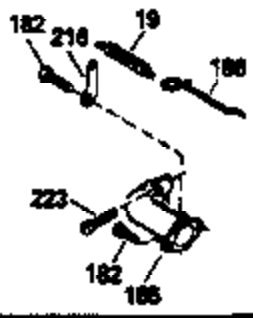

ILLUSTRATION SHOWS TYPICAL PARTS ONLY. ORDER BY PART NUMBER. PARTS NOT LISTED ARE SUPPLIED BY OEM.

VIEW 3 OF 3

Ref #	Part Number	Qty	Description
12A	34695		Elbow, Breather tube
19	31361		Spring, Extension
69	35261		* Gasket, Mounting flange
92	650815		Washer, Belleville
182	6201		Screw, 1/4-28 x 7/8"
185	31384A		Pipe, Intake (Incl. 224)
186	35932		Link, Governor spring
191	35040B		Bracket Assy., S.E. Brake (Incl. 195)
223	650451		Screw, 1/4-20 x 1"
238	650932		Screw, 10-32 x 49/64"
241	35797		Collar, Air cleaner
245	35066		Filter, Air cleaner
246D	35435		Filter, Pre-Air (Optional)
250A	35065		Cover Assy., Air cleaner
277	650795		Screw, 1/4-20 x 2-1/4" (Use as required)
277A	30063		Screw, Torx T-30, 1/4-20 x 1/2" (Use as req.)
370A	34346		Decal, Instruction
370G	34387		Decal, Instruction (Optional)
410	730574		Opt.Debris Screen Kit (Incl.370G,411, 412,413)
411	35596		Debris Screen (Optional)
412	35597		Debris Screen Bracket (Optional)
413	650910		Screw, 8-32 x 1/4 (Optional)
415	730162		Muffler Adapter Kit(In.274,277A)(Use as req.)