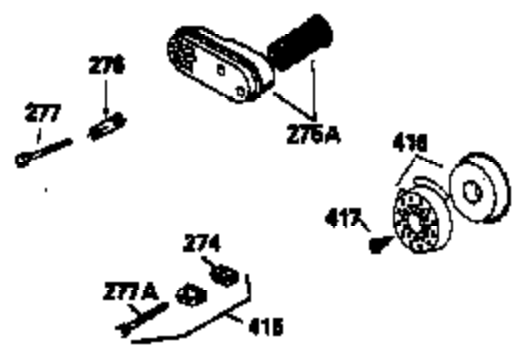

ILLUSTRATION SHOWS TYPICAL PARTS ONLY. ORDER BY PART NUMBER. PARTS NOT LISTED ARE SUPPLIED BY OEM.

VIEW 3 OF 3

Ref #	Part Number	Qty	Description
12A	34695		Elbow, Breather tube
19	31361		Spring, Extension
53	31745		Washer, Tang
54	31787		Washer, Flat
55	35667		Shaft, P.T.O.
56	31746		Gear, Worm, Left-hand helix
57	31749		Ring, Retaining
58	31744		Seal, Oil
59	31747		Washer, Flat
69	35261		* Gasket, Mounting flange
70A	33521D		Flange Ass'y. (Incl.58,72,72A,73,75,8 0,311)
87	650492		Screw, 1/4-20 x 2-1/4"
92	650815		Washer, Belleville
182	6201		Screw, 1/4-28 x 7/8"
185	31384A		Pipe, Intake (Incl. 224)
186	34358		Link, Governor spring
191	35040B		Bracket Assy., S.E. Brake (Incl. 195)
223	650451		Screw, 1/4-20 x 1"
238	650932		Screw, 10-32 x 49/64"
241	35797		Collar, Air cleaner
245	35066		Filter, Air cleaner
246D	35435		Filter, Pre-Air (Optional)
250A	35065		Cover Assy., Air cleaner
277A	30063		Screw, Torx T-30, 1/4-20 x 1/2" (Use as req.)
277	650795		Screw, 1/4-20 x 2-1/4" (Use as requir ed)
322A	35587		Seal, Connector
322	34977		Connector, Body
322	610921		Connector
330	35356		Wire Assy.
354	35025		Staple (Not used on all models)
357	34985		Rope Stop & Staple Assy. (Incl. 354)
361	650831		Screw, 1/4-20 x 15/32"
370G	34387		Decal, Instruction (Optional)
395	35707		Electric Starter Motor (12 Volt) (Refer to Division 5, Section D page 18 or Fiche 8A, Grid G-11 for breakdown)
410	730574		Opt.Debris Screen Kit (Incl.370G,411, 412,413)
411	35596		Debris Screen (Optional)
412	35597		Debris Screen Bracket (Optional)
413	650910		Screw, 8-32 x 1/4 (Optional)
415	730162		Muffler Adapter Kit(In.274,277A)(Use as req.)