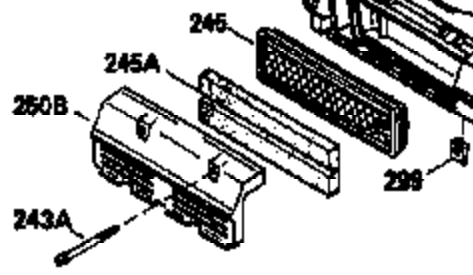

ILLUSTRATION SHOWS TYPICAL PARTS ONLY. ORDER BY PART NUMBER. PARTS NOT LISTED ARE SUPPLIED BY OEM.
VIEW 2 OF 3

Ref #	Part Number	Qty	Description
12A	34695		Elbow, Breather tube
92	650815		Washer, Belleville
191	35040B		Bracket Assy., S.E. Brake (Incl. 195)
238	650932		Screw, 10-32 x 49/64"
245	35066		Filter, Air cleaner
246D	35435		Filter, Pre-Air (Optional)
250A	35065		Cover Assy., Air cleaner
287	650884		Screw, 8-32 x 1/2"
298	28763		Screw, 10-32 x 35/64"
300B	34369A		Fuel Tank (Incl. 292 & 301A)
301A	35355		Fuel Cap (Use as required)
322A	35587		Seal, Connector
354	35025		Staple (Not used on all models)
357	34985		Rope Stop & Staple Assy. (Incl. 354)
370G	34387		Decal, Instruction (Optional)
390	590621		Rewind Starter (Refer to Division 5, Section C, page 34 or Fiche 8A, Grid G-5 for breakdown)