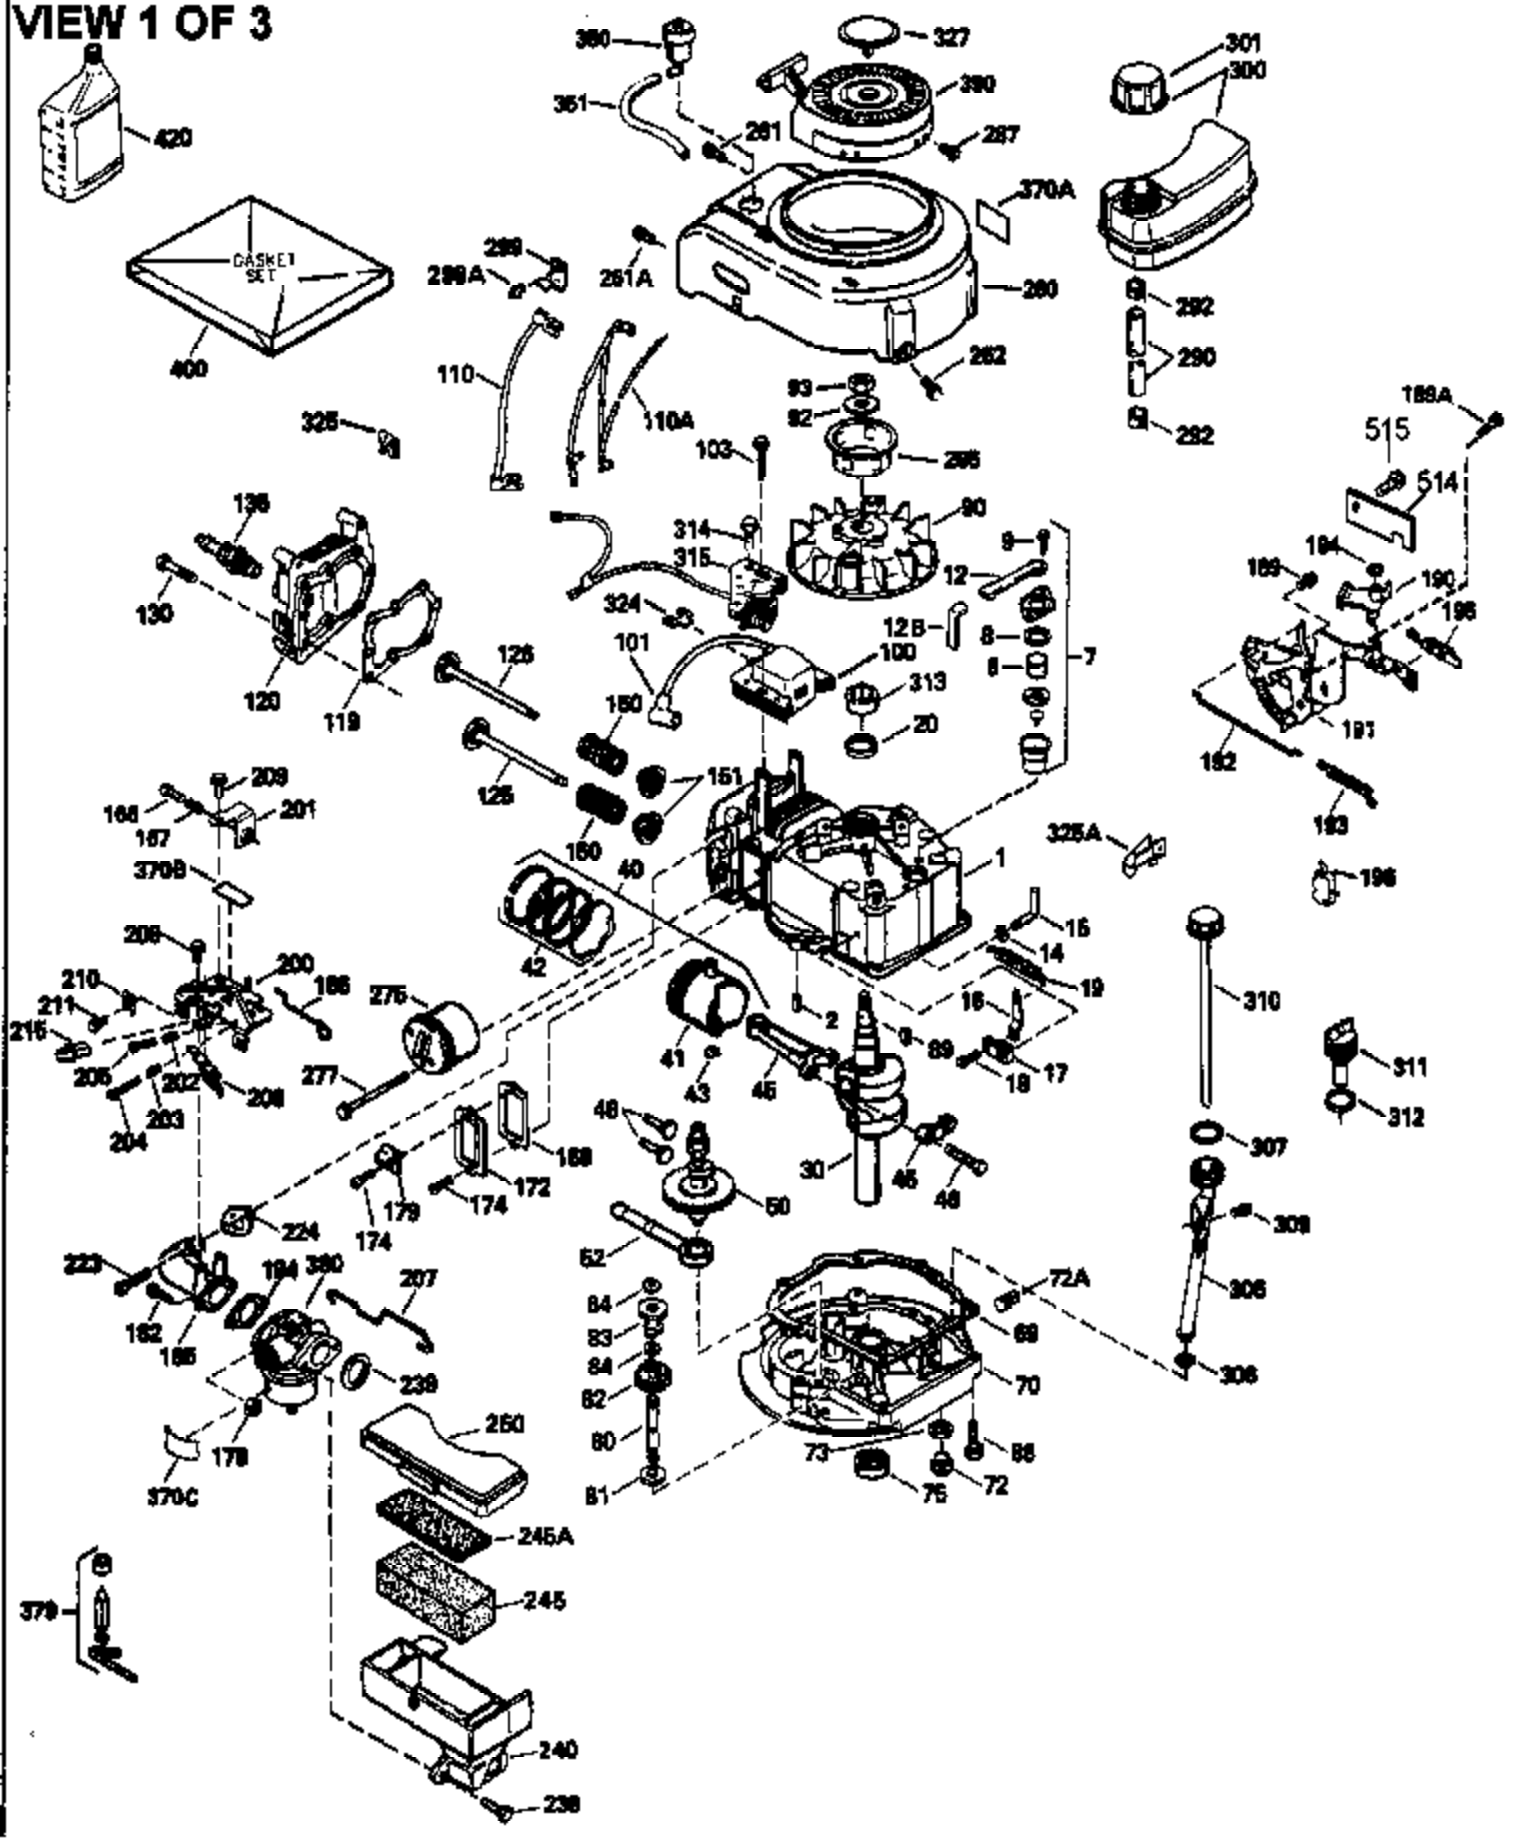

ILLUSTRATION SHOWS TYPICAL PARTS ONLY. ORDER BY PART NUMBER. PARTS NOT LISTED ARE SUPPLIED BY OEM.

VIEW 1 OF 3

Ref #	Part Number	Qty	Description
1	35010		Cylinder (Incl. 2 & 20) (2-5/8" Bore)
2	26727		Pin, Dowel
6	33734		Element, Breather
7	34214A		Breather Assy. (Incl. 6, 8, 9, 12 & 1 2A)
8	33735		* Gasket, Breather
9	30200		Screw, 10-24 x 9/16"
12A	34695		Elbow, Breather tube
12	33886		Tube, Breather
14	28277		Washer, Flat
15	31513		Rod, Governor
16	31383A		Lever, Governor
17	31335		Clamp, Governor lever
18	650548		Screw, 8-32 x 5/16"
19	31361		Spring, Extension
20	32600		Seal, Oil
30	34470B		Crankshaft
40	35544		Piston, Pin & Ring Set (Std.) (2-5/8" Bore)
40	35545		Piston, Pin & Ring Set (.010" OS)
40	35546		Piston, Pin & Ring Set (.020" OS)
41	35541		Piston & Pin Ass'y. (Incl. 43)(Std.)(2-5/8")
41	35542		Piston & Pin Ass'y. (Incl. 43) (.010" OS)
41	35543		Piston & Pin Ass'y. (Incl. 43) (.020" OS)
42	35547		Ring Set (Std.) (2-5/8" Bore)
42	35548		Ring Set (.010" OS)
42	35549		Ring Set (.020" OS)
43	20381		Ring, Piston pin retaining
45	32875		Rod Assy., Connecting (Incl. 46)
46	32610A		Bolt, Connecting rod
48	27241		Lifter, Valve
50	33148A		Camshaft
52	29914		Oil Pump Assy.
69	35261		* Gasket, Mounting flange
72	30572		Plug, Oil drain (Incl. 73)
73	28833		* Drain Plug Gasket (Not req. W/plastic plug)
75	26208		Seal, Oil
80	30574		Shaft, Governor
81	30590A		Washer, Flat
82	30591		Gear Assy., Governor (Incl. 81)
83	30588A		Spool, Governor
84	29193		Ring, Retaining
86	650488		Screw, 1/4-20 x 1-1/4"
89	611004		Flywheel Key
90	611044		Flywheel
92	650815		Washer, Belleville
93	650816		Nut, Flywheel
100	34443A		Solid State Ignition
101	610118		Cover, Spark plug
103	650814		Screw, Torx T-15, 10-24 x 1"
110	611165		Wire, Ground
119	33015A		* Gasket, Head
120	34342		Head, Cylinder
125	29314B		Intake Valve (Std.) (Incl. 151) (Conventional Ports)
125	29315C		Intake Valve (1/32" OS) (Incl. 151) (Conventional Ports)
126	29313C		Exhaust Valve (Std.) (Incl. 151) (Conventional Ports)
126	29315C		Exhaust Valve (1/32" OS) (Incl. 151) (Conventional Ports)
130	6021A		Screw, 5/16-18 x 1-1/2"
135	35395		Resistor Spark Plug (RJ19LM)
150	31672		Spring, Valve