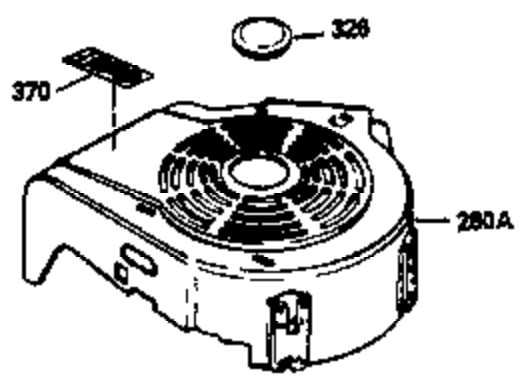

ILLUSTRATION SHOWS TYPICAL PARTS ONLY. ORDER BY PART NUMBER. PARTS NOT LISTED ARE SUPPLIED BY OEM.
VIEW 2 OF 3

Ref #	Part Number	Qty	Description
12A	34695		Elbow, Breather tube
92	650815		Washer, Belleville
191	35040B		Bracket Assy., S.E. Brake (Incl. 195)
238	650932		Screw, 10-32 x 49/64"
245	35066		Filter, Air cleaner
246D	35435		Filter, Pre-Air (Optional)
250A	35065		Cover Assy., Air cleaner
287	650884		Screw, 8-32 x 1/2"
298	28763		Screw, 10-32 x 35/64"
300B	34369A		Fuel Tank (Incl. 292 & 301A)
301A	35355		Fuel Cap (Use as required)
322A	35587		Seal, Connector
354	35025		Staple (Not used on all models)
357	34985		Rope Stop & Staple Assy. (Incl. 354)
370G	34387		Decal, Instruction (Optional)
390	590621		Rewind Starter (Refer to Division 5, Section C, page 34 or Fiche 8A, Grid G-5 for breakdown)