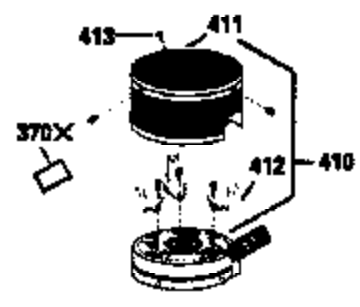

ILLUSTRATION SHOWS TYPICAL PARTS ONLY. ORDER BY PART NUMBER. PARTS NOT LISTED ARE SUPPLIED BY OEM.

VIEW 3 OF 3

Ref #	Part Number	Qty	Description
12A	34695		Elbow, Breather tube
19	31361		Spring, Extension
53	31745		Washer, Tang
54	31787		Washer, Flat
55	35667		Shaft, P.T.O.
56	31746		Gear, Worm, Left-hand helix
57	31749		Ring, Retaining
58	31744		Seal, Oil
59	31747		Washer, Flat
69	35261		* Gasket, Mounting flange
70A	33521D		Flange Ass'y. (Incl.58,72,72A,73,75,8 0,311)
87	650492		Screw, 1/4-20 x 2-1/4"
92	650815		Washer, Belleville
182	6201		Screw, 1/4-28 x 7/8"
185	31384A		Pipe, Intake (Incl. 224)
186	34358		Link, Governor spring
191	35040B		Bracket Assy., S.E. Brake (Incl. 195)
223	650451		Screw, 1/4-20 x 1"
238	650932		Screw, 10-32 x 49/64"
241	35797		Collar, Air cleaner
245	35066		Filter, Air cleaner
246D	35435		Filter, Pre-Air (Optional)
250A	35065		Cover Assy., Air cleaner
277A	30063		Screw, Torx T-30, 1/4-20 x 1/2" (Use as req.)
277	650795		Screw, 1/4-20 x 2-1/4" (Use as requir ed)
322A	35587		Seal, Connector
322	34977		Connector, Body
322	610921		Connector
330	35356		Wire Assy.
354	35025		Staple (Not used on all models)
357	34985		Rope Stop & Staple Assy. (Incl. 354)
361	650831		Screw, 1/4-20 x 15/32"
370G	34387		Decal, Instruction (Optional)
395	35707		Electric Starter Motor (12 Volt) (Refer to Division 5, Section D page 18 or Fiche 8A, Grid G-11 for breakdown)
410	730574		Opt.Debris Screen Kit (Incl.370G,411, 412,413)
411	35596		Debris Screen (Optional)
412	35597		Debris Screen Bracket (Optional)
413	650910		Screw, 8-32 x 1/4 (Optional)
415	730162		Muffler Adapter Kit(In.274,277A)(Use as req.)