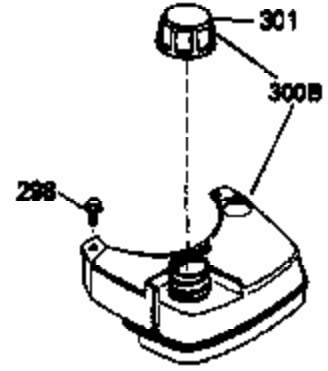

ILLUSTRATION SHOWS TYPICAL PARTS ONLY. ORDER BY PART NUMBER. PARTS NOT LISTED ARE SUPPLIED BY OEM.
VIEW 2 OF 3

Ref #	Part Number	Qty	Description
12A	34695		Elbow, Breather tube
92	650815		Washer, Belleville
191	35040B		Bracket Assy., S.E. Brake (Incl. 195)
238	650932		Screw, 10-32 x 49/64"
245	35066		Filter, Air cleaner
246D	35435		Filter, Pre-Air (Optional)
250A	35065		Cover Assy., Air cleaner
287	650884		Screw, 8-32 x 1/2"
298	28763		Screw, 10-32 x 35/64"
300B	34369A		Fuel Tank (Incl. 292 & 301A)
301A	35355		Fuel Cap (Use as required)
322A	35587		Seal, Connector
354	35025		Staple (Not used on all models)
357	34985		Rope Stop & Staple Assy. (Incl. 354)
370G	34387		Decal, Instruction (Optional)
390	590621		Rewind Starter (Refer to Division 5, Section C, page 34 or Fiche 8A, Grid G-5 for breakdown)