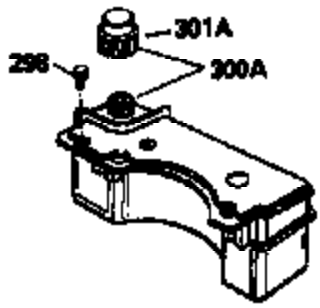

ILLUSTRATION SHOWS TYPICAL PARTS ONLY. ORDER BY PART NUMBER. PARTS NOT LISTED ARE SUPPLIED BY OEM.
VIEW 2 OF 3

Ref #	Part Number	Qty	Description
12A	34695		Elbow, Breather tube
92	650815		Washer, Belleville
191	35040B		Bracket Assy., S.E. Brake (Incl. 195)
238	650932		Screw, 10-32 x 49/64"
245	35066		Filter, Air cleaner
246D	35435		Filter, Pre-Air (Optional)
250A	35065		Cover Assy., Air cleaner
287	650884		Screw, 8-32 x 1/2"
298	28763		Screw, 10-32 x 35/64"
300B	34369A		Fuel Tank (Incl. 292 & 301A)
301A	35355		Fuel Cap (Use as required)
322A	35587		Seal, Connector
354	35025		Staple (Not used on all models)
357	34985		Rope Stop & Staple Assy. (Incl. 354)
370G	34387		Decal, Instruction (Optional)
390	590621		Rewind Starter (Refer to Division 5, Section C, page 34 or Fiche 8A, Grid G-5 for breakdown)