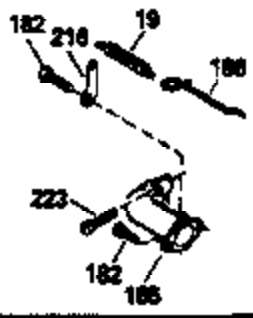

ILLUSTRATION SHOWS TYPICAL PARTS ONLY. ORDER BY PART NUMBER. PARTS NOT LISTED ARE SUPPLIED BY OEM.

VIEW 3 OF 3

Ref #	Part Number	Qty	Description
12A	34695		Elbow, Breather tube
19	31361		Spring, Extension
53	31745		Washer, Tang
54	31787		Washer, Flat
55	35667		Shaft, P.T.O.
56	31746		Gear, Worm, Left-hand helix
57	31749		Ring, Retaining
58	31744		Seal, Oil
59	31747		Washer, Flat
69	35261		* Gasket, Mounting flange
70A	33521D		Flange Ass'y. (Incl.58,72,72A,73,75,8 0,311)
87	650492		Screw, 1/4-20 x 2-1/4"
92	650815		Washer, Belleville
182	6201		Screw, 1/4-28 x 7/8"
185	31384A		Pipe, Intake (Incl. 224)
186	34358		Link, Governor spring
191	35040B		Bracket Assy., S.E. Brake (Incl. 195)
223	650451		Screw, 1/4-20 x 1"
238	650932		Screw, 10-32 x 49/64"
241	35797		Collar, Air cleaner
245	35066		Filter, Air cleaner
246D	35435		Filter, Pre-Air (Optional)
250A	35065		Cover Assy., Air cleaner
277A	30063		Screw, Torx T-30, 1/4-20 x 1/2" (Use as req.)
277	650795		Screw, 1/4-20 x 2-1/4" (Use as requir ed)
322A	35587		Seal, Connector
322	34977		Connector, Body
322	610921		Connector
330	35356		Wire Assy.
354	35025		Staple (Not used on all models)
357	34985		Rope Stop & Staple Assy. (Incl. 354)
361	650831		Screw, 1/4-20 x 15/32"
370G	34387		Decal, Instruction (Optional)
395	35707		Electric Starter Motor (12 Volt) (Refer to Division 5, Section D page 18 or Fiche 8A, Grid G-11 for breakdown)
410	730574		Opt.Debris Screen Kit (Incl.370G,411, 412,413)
411	35596		Debris Screen (Optional)
412	35597		Debris Screen Bracket (Optional)
413	650910		Screw, 8-32 x 1/4 (Optional)
415	730162		Muffler Adapter Kit(In.274,277A)(Use as req.)