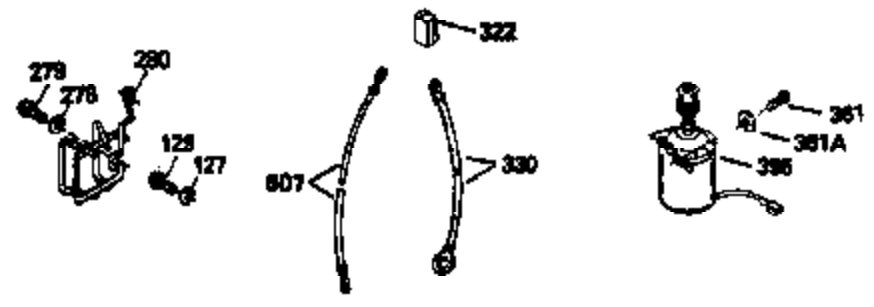

ILLUSTRATION SHOWS TYPICAL PARTS ONLY. ORDER BY PART NUMBER. PARTS NOT LISTED ARE SUPPLIED BY OEM.

VIEW 3 OF 3

Ref #	Part Number	Qty	Description
12A	34695		Elbow, Breather tube
19	31361		Spring, Extension
53	31745		Washer, Tang
54	31787		Washer, Flat
55	35667		Shaft, P.T.O.
56	31746		Gear, Worm, Left-hand helix
57	31749		Ring, Retaining
58	31744		Seal, Oil
59	31747		Washer, Flat
69	35261		* Gasket, Mounting flange
70A	33521D		Flange Ass'y. (Incl.58,72,72A,73,75,8 0,311)
87	650492		Screw, 1/4-20 x 2-1/4"
92	650815		Washer, Belleville
182	6201		Screw, 1/4-28 x 7/8"
185	31384A		Pipe, Intake (Incl. 224)
186	34358		Link, Governor spring
191	35040B		Bracket Assy., S.E. Brake (Incl. 195)
223	650451		Screw, 1/4-20 x 1"
238	650932		Screw, 10-32 x 49/64"
241	35797		Collar, Air cleaner
245	35066		Filter, Air cleaner
246D	35435		Filter, Pre-Air (Optional)
250A	35065		Cover Assy., Air cleaner
277A	30063		Screw, Torx T-30, 1/4-20 x 1/2" (Use as req.)
277	650795		Screw, 1/4-20 x 2-1/4" (Use as requir ed)
322A	35587		Seal, Connector
322	34977		Connector, Body
322	610921		Connector
330	35356		Wire Assy.
354	35025		Staple (Not used on all models)
357	34985		Rope Stop & Staple Assy. (Incl. 354)
361	650831		Screw, 1/4-20 x 15/32"
370G	34387		Decal, Instruction (Optional)
395	35707		Electric Starter Motor (12 Volt) (Refer to Division 5, Section D page 18 or Fiche 8A, Grid G-11 for breakdown)
410	730574		Opt.Debris Screen Kit (Incl.370G,411, 412,413)
411	35596		Debris Screen (Optional)
412	35597		Debris Screen Bracket (Optional)
413	650910		Screw, 8-32 x 1/4 (Optional)
415	730162		Muffler Adapter Kit(In.274,277A)(Use as req.)