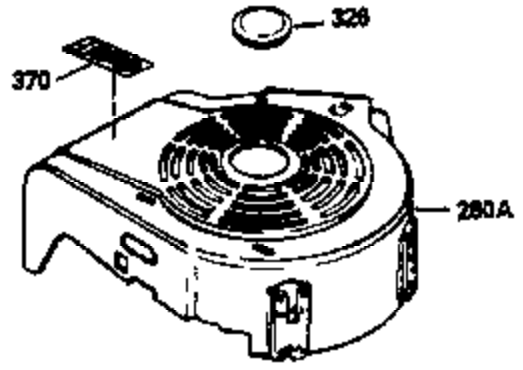

ILLUSTRATION SHOWS TYPICAL PARTS ONLY. ORDER BY PART NUMBER. PARTS NOT LISTED ARE SUPPLIED BY OEM.
VIEW 2 OF 3

Ref #	Part Number	Qty	Description
12A	34695		Elbow, Breather tube
92	650815		Washer, Belleville
191	35040B		Bracket Assy., S.E. Brake (Incl. 195)
238	650932		Screw, 10-32 x 49/64"
245	35066		Filter, Air cleaner
246D	35435		Filter, Pre-Air (Optional)
250A	35065		Cover Assy., Air cleaner
287	650884		Screw, 8-32 x 1/2"
301A	35355		Fuel Cap (Use as required)
354	35025		Staple (Not used on all models)
357	34985		Rope Stop & Staple Assy. (Incl. 354)
370G	34387		Decal, Instruction (Optional)
370A	34993		Decal, Instruction
390	590621		Rewind Starter (Refer to Division 5, Section C, page 34 or Fiche 8A, Grid G-5 for breakdown)