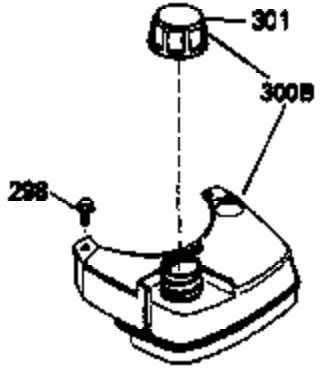

ILLUSTRATION SHOWS TYPICAL PARTS ONLY. ORDER BY PART NUMBER. PARTS NOT LISTED ARE SUPPLIED BY OEM.
VIEW 2 OF 3

Ref #	Part Number	Qty	Description
12A	34695		Elbow, Breather tube
92	650815		Washer, Belleville
191	35040B		Bracket Assy., S.E. Brake (Incl. 195)
238	650932		Screw, 10-32 x 49/64"
245	35066		Filter, Air cleaner
246D	35435		Filter, Pre-Air (Optional)
250A	35065		Cover Assy., Air cleaner
287	650884		Screw, 8-32 x 1/2"
301A	35355		Fuel Cap (Use as required)
354	35025		Staple (Not used on all models)
357	34985		Rope Stop & Staple Assy. (Incl. 354)
370G	34387		Decal, Instruction (Optional)
370A	34993		Decal, Instruction
390	590621		Rewind Starter (Refer to Division 5, Section C, page 34 or Fiche 8A, Grid G-5 for breakdown)