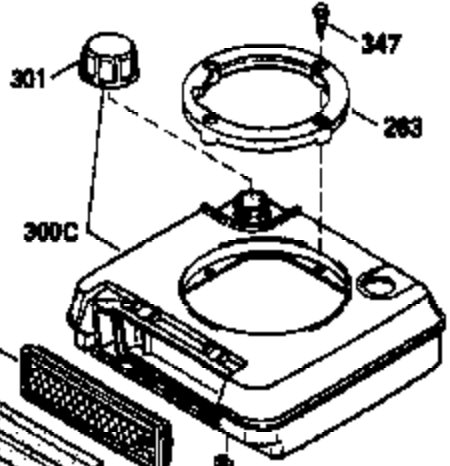

ILLUSTRATION SHOWS TYPICAL PARTS ONLY. ORDER BY PART NUMBER. PARTS NOT LISTED ARE SUPPLIED BY OEM.
VIEW 2 OF 3

Ref #	Part Number	Qty	Description
12A	34695		Elbow, Breather tube
92	650815		Washer, Belleville
191	35040B		Bracket Assy., S.E. Brake (Incl. 195)
238	650932		Screw, 10-32 x 49/64"
245	35066		Filter, Air cleaner
246D	35435		Filter, Pre-Air (Optional)
250A	35065		Cover Assy., Air cleaner
287	650884		Screw, 8-32 x 1/2"
301A	35355		Fuel Cap (Use as required)
354	35025		Staple (Not used on all models)
357	34985		Rope Stop & Staple Assy. (Incl. 354)
370G	34387		Decal, Instruction (Optional)
370A	34993		Decal, Instruction
390	590621		Rewind Starter (Refer to Division 5, Section C, page 34 or Fiche 8A, Grid G-5 for breakdown)