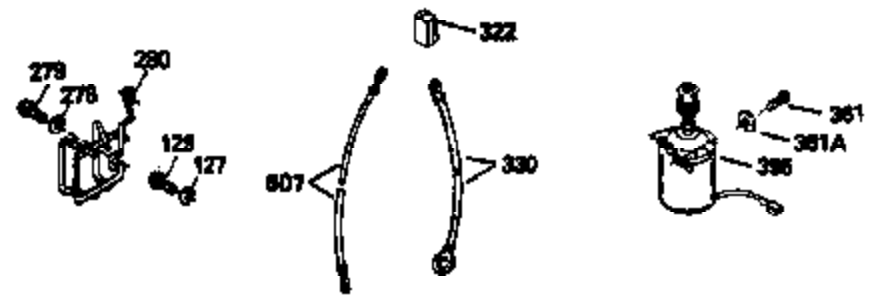

ILLUSTRATION SHOWS TYPICAL PARTS ONLY. ORDER BY PART NUMBER. PARTS NOT LISTED ARE SUPPLIED BY OEM.

VIEW 3 OF 3

Ref #	Part Number	Qty	Description
19	31361		Spring, Extension
69	35261		* Gasket, Mounting flange
92	650815		Washer, Belleville
182	6201		Screw, 1/4-28 x 7/8"
185	31384A		Pipe, Intake (Incl. 224)
186	34337		Link, Governor spring
191	35040B		Bracket Assy., S.E. Brake (Incl. 195)
223	650451		Screw, 1/4-20 x 1"
238	650806		Screw, 10-32 x 5/8"
246	34340		Element, Air cleaner
246D	35435		Filter, Pre-Air (Optional)
250	34341A		Cover, Air cleaner
275A	34613		Muffler
276	33753		Plate, Locking
277A	30063		Screw, Torx T-30, 1/4-20 x 1/2" (Use as req.)
277	650795		Screw, 1/4-20 x 2-1/4" (Use as requir ed)
370A	34346		Decal, Instruction
370G	34387		Decal, Instruction (Optional)
410	730574		Opt.Debris Screen Kit (Incl.370G,411, 412,413)
411	35596		Debris Screen (Optional)
412	35597		Debris Screen Bracket (Optional)
413	650910		Screw, 8-32 x 1/4 (Optional)
415	730162		Muffler Adapter Kit(In.274,277A)(Use as req.)