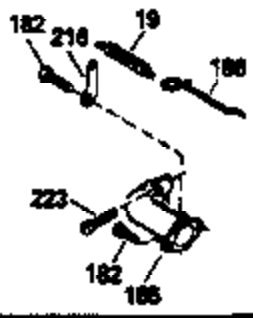

ILLUSTRATION SHOWS TYPICAL PARTS ONLY. ORDER BY PART NUMBER. PARTS NOT LISTED ARE SUPPLIED BY OEM.

VIEW 3 OF 3

Ref #	Part Number	Qty	Description
19	31361		Spring, Extension
69	35261		* Gasket, Mounting flange
92	650815		Washer, Belleville
182	6201		Screw, 1/4-28 x 7/8"
185	31384A		Pipe, Intake (Incl. 224)
186	34337		Link, Governor spring
191	35040B		Bracket Assy., S.E. Brake (Incl. 195)
223	650451		Screw, 1/4-20 x 1"
238	650806		Screw, 10-32 x 5/8"
246	34340		Element, Air cleaner
246D	35435		Filter, Pre-Air (Optional)
250	34341A		Cover, Air cleaner
275A	34613		Muffler
276	33753		Plate, Locking
277A	30063		Screw, Torx T-30, 1/4-20 x 1/2" (Use as req.)
277	650795		Screw, 1/4-20 x 2-1/4" (Use as requir ed)
370A	34346		Decal, Instruction
370G	34387		Decal, Instruction (Optional)
410	730574		Opt.Debris Screen Kit (Incl.370G,411, 412,413)
411	35596		Debris Screen (Optional)
412	35597		Debris Screen Bracket (Optional)
413	650910		Screw, 8-32 x 1/4 (Optional)
415	730162		Muffler Adapter Kit(In.274,277A)(Use as req.)