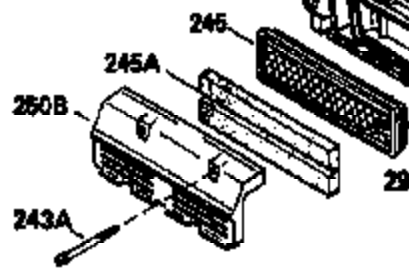

Ref #	Part Number	Qty	Description
390	590621		Rewind Starter (Refer to Division 5, Section C, page 34 or Fiche 8A, Grid G-5 for breakdown)
400	33238D		* Gasket Set (Incl. items marked *)
420	730225		SAE 30, 4-Cycle Engine Oil (Quart)

ILLUSTRATION SHOWS TYPICAL PARTS ONLY. ORDER BY PART NUMBER. PARTS NOT LISTED ARE SUPPLIED BY OEM.
VIEW 2 OF 3