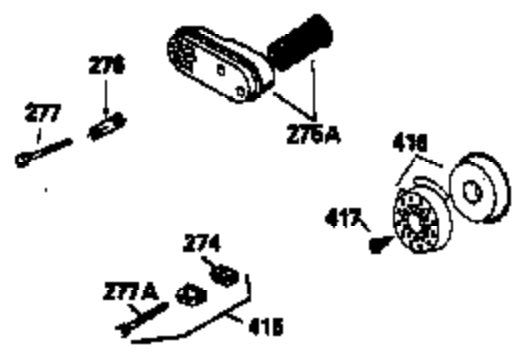

ILLUSTRATION SHOWS TYPICAL PARTS ONLY. ORDER BY PART NUMBER. PARTS NOT LISTED ARE SUPPLIED BY OEM.

VIEW 3 OF 3

Ref #	Part Number	Qty	Description
19	31361		Spring, Extension
69	35261		* Gasket, Mounting flange
92	650815		Washer, Belleville
182	6201		Screw, 1/4-28 x 7/8"
185	31384A		Pipe, Intake (Incl. 224)
186	34337		Link, Governor spring
191	35040B		Bracket Assy., S.E. Brake (Incl. 195)
223	650451		Screw, 1/4-20 x 1"
238	650806		Screw, 10-32 x 5/8"
246	34340		Element, Air cleaner
246D	35435		Filter, Pre-Air (Optional)
250	34341A		Cover, Air cleaner
275A	34613		Muffler
276	33753		Plate, Locking
277A	30063		Screw, Torx T-30, 1/4-20 x 1/2" (Use as req.)
277	650795		Screw, 1/4-20 x 2-1/4" (Use as requir ed)
370A	34346		Decal, Instruction
370G	34387		Decal, Instruction (Optional)
410	730574		Opt.Debris Screen Kit (Incl.370G,411, 412,413)
411	35596		Debris Screen (Optional)
412	35597		Debris Screen Bracket (Optional)
413	650910		Screw, 8-32 x 1/4 (Optional)
415	730162		Muffler Adapter Kit(In.274,277A)(Use as req.)