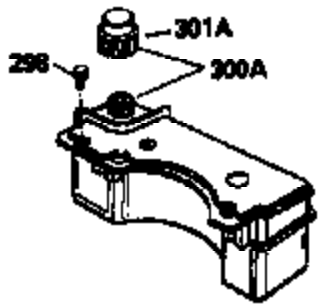

Ref #	Part Number	Qty	Description
390	590621		Rewind Starter (Refer to Division 5, Section C, page 34 or Fiche 8A, Grid G-5 for breakdown)
400	33238D		* Gasket Set (Incl. items marked *)
420	730225		SAE 30, 4-Cycle Engine Oil (Quart)

ILLUSTRATION SHOWS TYPICAL PARTS ONLY. ORDER BY PART NUMBER. PARTS NOT LISTED ARE SUPPLIED BY OEM.
VIEW 2 OF 3