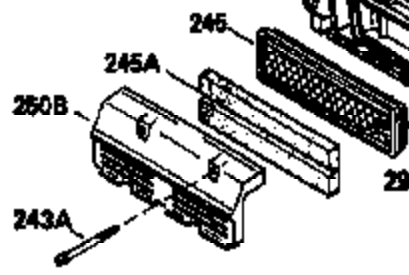

ILLUSTRATION SHOWS TYPICAL PARTS ONLY. ORDER BY PART NUMBER. PARTS NOT LISTED ARE SUPPLIED BY OEM.
VIEW 2 OF 3

Ref #	Part Number	Qty	Description
92	650815		Washer, Belleville
191	35039B		Bracket Assy., S.E. Brake (Incl. 195)
238	650806		Screw, 10-32 x 5/8"
246D	35435		Filter, Pre-Air (Optional)
246	34340		Element, Air cleaner
287	650884		Screw, 8-32 x 1/2"
301A	35355		Fuel Cap (Use as required)
370	550223		Decal, Name
370G	34387		Decal, Instruction (Optional)
370A	34346		Decal, Instruction
390	590621		Rewind Starter (Refer to Division 5, Section C, page 34 or Fiche 8A, Grid G-5 for breakdown)