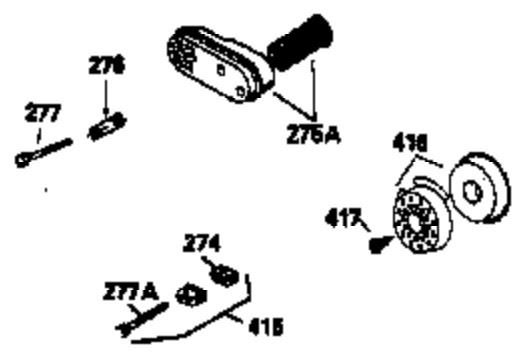

ILLUSTRATION SHOWS TYPICAL PARTS ONLY. ORDER BY PART NUMBER. PARTS NOT LISTED ARE SUPPLIED BY OEM.

VIEW 3 OF 3

Ref #	Part Number	Qty	Description
19	31361		Spring, Extension
69	35261		* Gasket, Mounting flange
92	650815		Washer, Belleville
182	6201		Screw, 1/4-28 x 7/8"
185	31384A		Pipe, Intake (Incl. 224)
186	34337		Link, Governor spring
191	35039B		Bracket Assy., S.E. Brake (Incl. 195)
223	650451		Screw, 1/4-20 x 1"
238	650806		Screw, 10-32 x 5/8"
246	34340		Element, Air cleaner
246D	35435		Filter, Pre-Air (Optional)
250	34341A		Cover, Air cleaner
275A	35603		Muffler (Incl. 277)
276	33753		Plate, Locking
277A	30063		Screw, Torx T-30, 1/4-20 x 1/2" (Use as req.)
277	650795		Screw, 1/4-20 x 2-1/4" (Use as requir ed)
370A	34346		Decal, Instruction
370G	34387		Decal, Instruction (Optional)
410	730574		Opt.Debris Screen Kit (Incl.370G,411, 412,413)
411	35596		Debris Screen (Optional)
412	35597		Debris Screen Bracket (Optional)
413	650910		Screw, 8-32 x 1/4 (Optional)
415	730162		Muffler Adapter Kit(In.274,277A)(Use as req.)