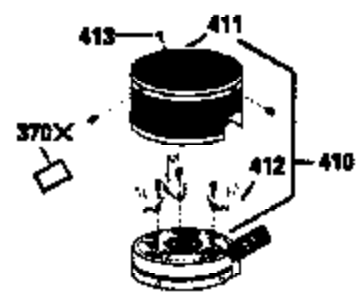

ILLUSTRATION SHOWS TYPICAL PARTS ONLY. ORDER BY PART NUMBER. PARTS NOT LISTED ARE SUPPLIED BY OEM.

VIEW 3 OF 3

Ref #	Part Number	Qty	Description
19	31361		Spring, Extension
69	35261		* Gasket, Mounting flange
92	650815		Washer, Belleville
182	6201		Screw, 1/4-28 x 7/8"
185	31384A		Pipe, Intake (Incl. 224)
186	34337		Link, Governor spring
191	35039B		Bracket Assy., S.E. Brake (Incl. 195)
223	650451		Screw, 1/4-20 x 1"
238	650806		Screw, 10-32 x 5/8"
246	34340		Element, Air cleaner
246D	35435		Filter, Pre-Air (Optional)
250	34341A		Cover, Air cleaner
275A	35603		Muffler (Incl. 277)
276	33753		Plate, Locking
277A	30063		Screw, Torx T-30, 1/4-20 x 1/2" (Use as req.)
277	650795		Screw, 1/4-20 x 2-1/4" (Use as requir ed)
370A	34346		Decal, Instruction
370G	34387		Decal, Instruction (Optional)
410	730574		Opt.Debris Screen Kit (Incl.370G,411, 412,413)
411	35596		Debris Screen (Optional)
412	35597		Debris Screen Bracket (Optional)
413	650910		Screw, 8-32 x 1/4 (Optional)
415	730162		Muffler Adapter Kit(In.274,277A)(Use as req.)