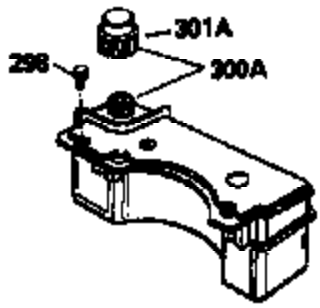

ILLUSTRATION SHOWS TYPICAL PARTS ONLY. ORDER BY PART NUMBER. PARTS NOT LISTED ARE SUPPLIED BY OEM.
VIEW 2 OF 3

Ref #	Part Number	Qty	Description
92	650815		Washer, Belleville
191	35039B		Bracket Assy., S.E. Brake (Incl. 195)
238	650806		Screw, 10-32 x 5/8"
246D	35435		Filter, Pre-Air (Optional)
246	34340		Element, Air cleaner
287	650884		Screw, 8-32 x 1/2"
301A	35355		Fuel Cap (Use as required)
370	550223		Decal, Name
370G	34387		Decal, Instruction (Optional)
370A	34346		Decal, Instruction
390	590621		Rewind Starter (Refer to Division 5, Section C, page 34 or Fiche 8A, Grid G-5 for breakdown)