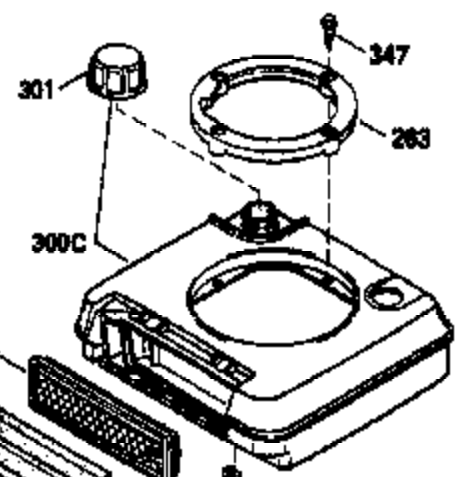

ILLUSTRATION SHOWS TYPICAL PARTS ONLY. ORDER BY PART NUMBER. PARTS NOT LISTED ARE SUPPLIED BY OEM.
VIEW 2 OF 3

Ref #	Part Number	Qty	Description
92	650815		Washer, Belleville
191	35039B		Bracket Assy., S.E. Brake (Incl. 195)
238	650806		Screw, 10-32 x 5/8"
246D	35435		Filter, Pre-Air (Optional)
246	34340		Element, Air cleaner
287	650884		Screw, 8-32 x 1/2"
301A	35355		Fuel Cap (Use as required)
370	550223		Decal, Name
370G	34387		Decal, Instruction (Optional)
370A	34346		Decal, Instruction
390	590621		Rewind Starter (Refer to Division 5, Section C, page 34 or Fiche 8A, Grid G-5 for breakdown)