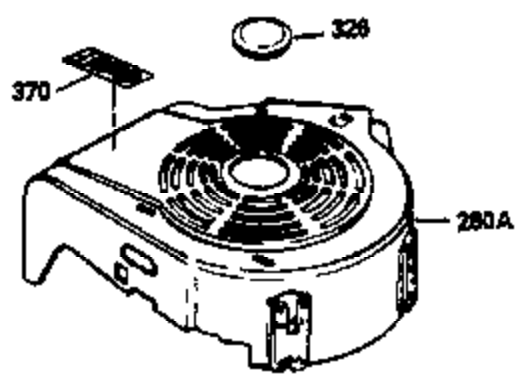

ILLUSTRATION SHOWS TYPICAL PARTS ONLY. ORDER BY PART NUMBER. PARTS NOT LISTED ARE SUPPLIED BY OEM.
VIEW 2 OF 3

Ref #	Part Number	Qty	Description
92	650815		Washer, Belleville
191	35039B		Bracket Assy., S.E. Brake (Incl. 195)
238	650806		Screw, 10-32 x 5/8"
246D	35435		Filter, Pre-Air (Optional)
246	34340		Element, Air cleaner
287	650884		Screw, 8-32 x 1/2"
301A	35355		Fuel Cap (Use as required)
370	550223		Decal, Name
370G	34387		Decal, Instruction (Optional)
370A	34346		Decal, Instruction
390	590621		Rewind Starter (Refer to Division 5, Section C, page 34 or Fiche 8A, Grid G-5 for breakdown)