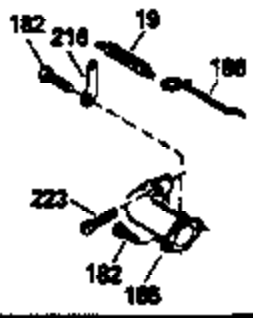

ILLUSTRATION SHOWS TYPICAL PARTS ONLY. ORDER BY PART NUMBER. PARTS NOT LISTED ARE SUPPLIED BY OEM.

VIEW 3 OF 3

Ref #	Part Number	Qty	Description
19	31361		Spring, Extension
69	35261		* Gasket, Mounting flange
92	650815		Washer, Belleville
182	6201		Screw, 1/4-28 x 7/8"
185	31384A		Pipe, Intake (Incl. 224)
186	34337		Link, Governor spring
191	35039B		Bracket Assy., S.E. Brake (Incl. 195)
223	650451		Screw, 1/4-20 x 1"
238	650806		Screw, 10-32 x 5/8"
246	34340		Element, Air cleaner
246D	35435		Filter, Pre-Air (Optional)
250	34341A		Cover, Air cleaner
275A	35603		Muffler (Incl. 277)
276	33753		Plate, Locking
277A	30063		Screw, Torx T-30, 1/4-20 x 1/2" (Use as req.)
277	650795		Screw, 1/4-20 x 2-1/4" (Use as requir ed)
370A	34346		Decal, Instruction
370G	34387		Decal, Instruction (Optional)
410	730574		Opt.Debris Screen Kit (Incl.370G,411, 412,413)
411	35596		Debris Screen (Optional)
412	35597		Debris Screen Bracket (Optional)
413	650910		Screw, 8-32 x 1/4 (Optional)
415	730162		Muffler Adapter Kit(In.274,277A)(Use as req.)