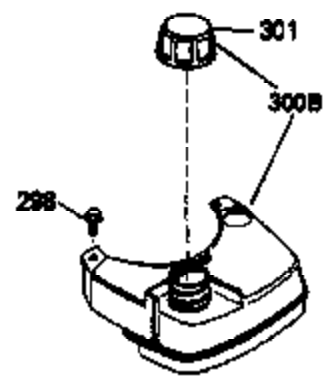

ILLUSTRATION SHOWS TYPICAL PARTS ONLY. ORDER BY PART NUMBER. PARTS NOT LISTED ARE SUPPLIED BY OEM.
VIEW 2 OF 3

Ref #	Part Number	Qty	Description
92	650815		Washer, Belleville
191	35039B		Bracket Assy., S.E. Brake (Incl. 195)
238	650806		Screw, 10-32 x 5/8"
246D	35435		Filter, Pre-Air (Optional)
246	34340		Element, Air cleaner
287	650884		Screw, 8-32 x 1/2"
301A	35355		Fuel Cap (Use as required)
370	550223		Decal, Name
370G	34387		Decal, Instruction (Optional)
370A	34346		Decal, Instruction
390	590621		Rewind Starter (Refer to Division 5, Section C, page 34 or Fiche 8A, Grid G-5 for breakdown)