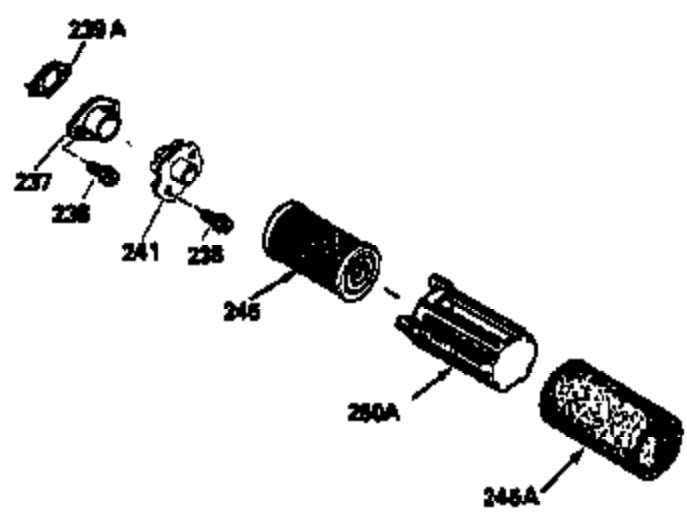

ILLUSTRATION SHOWS TYPICAL PARTS ONLY. ORDER BY PART NUMBER. PARTS NOT LISTED ARE SUPPLIED BY OEM.

VIEW 3 OF 3

Ref #	Part Number	Qty	Description
19	31361		Spring, Extension
69	35261		* Gasket, Mounting flange
92	650815		Washer, Belleville
182	6201		Screw, 1/4-28 x 7/8"
185	31384A		Pipe, Intake (Incl. 224)
186	34337		Link, Governor spring
191	35039B		Bracket Assy., S.E. Brake (Incl. 195)
223	650451		Screw, 1/4-20 x 1"
238	650806		Screw, 10-32 x 5/8"
246	34340		Element, Air cleaner
246D	35435		Filter, Pre-Air (Optional)
250	34341A		Cover, Air cleaner
275A	35603		Muffler (Incl. 277)
276	33753		Plate, Locking
277A	30063		Screw, Torx T-30, 1/4-20 x 1/2" (Use as req.)
277	650795		Screw, 1/4-20 x 2-1/4" (Use as requir ed)
370A	34346		Decal, Instruction
370G	34387		Decal, Instruction (Optional)
410	730574		Opt.Debris Screen Kit (Incl.370G,411, 412,413)
411	35596		Debris Screen (Optional)
412	35597		Debris Screen Bracket (Optional)
413	650910		Screw, 8-32 x 1/4 (Optional)
415	730162		Muffler Adapter Kit(In.274,277A)(Use as req.)