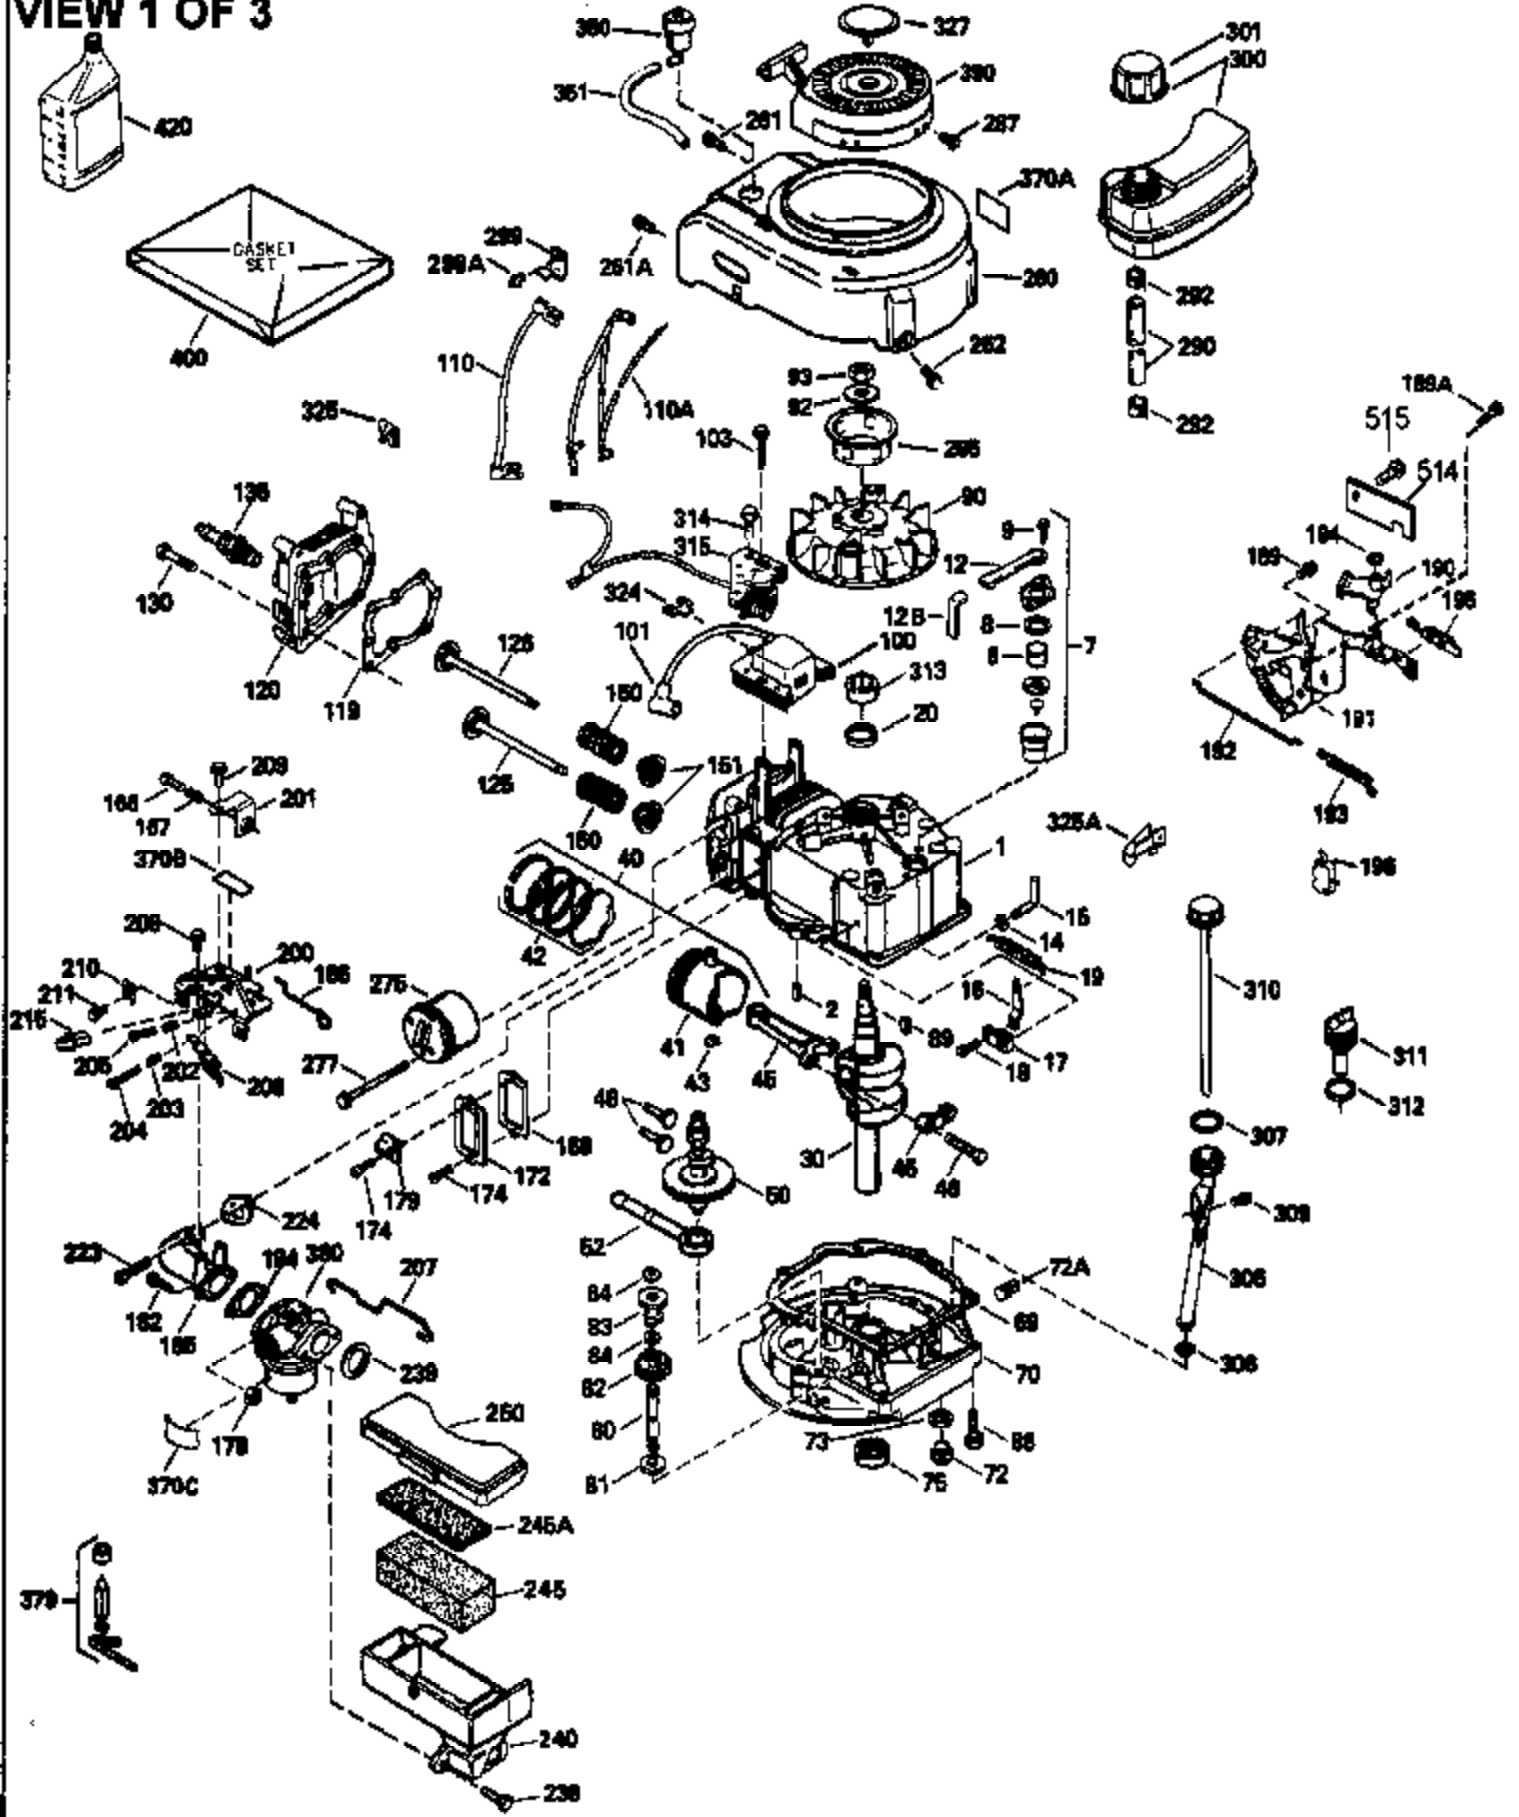

ILLUSTRATION SHOWS TYPICAL PARTS ONLY. ORDER BY PART NUMBER. PARTS NOT LISTED ARE SUPPLIED BY OEM.

VIEW 1 OF 3

Ref #	Part Number	Qty	Description
1	35010		Cylinder (Incl. 2 & 20) (2-5/8" Bore)
2	26727		Pin, Dowel
6	33734		Element, Breather
7	34214A		Breather Assy. (Incl. 6, 8, 9, 12 & 1 2A)
8	33735		* Gasket, Breather
9	30200		Screw, 10-24 x 9/16"
12	33886		Tube, Breather
14	28277		Washer, Flat
15	30589		Rod, Governor (Incl. 14)
16	31383A		Lever, Governor
17	31335		Clamp, Governor lever
18	650548		Screw, 8-32 x 5/16"
19	31361		Spring, Extension
20	32600		Seal, Oil
30	35612		Crankshaft
40	35544		Piston, Pin & Ring Set (Std.) (2-5/8" Bore)
40	35545		Piston, Pin & Ring Set (.010" OS)
40	35546		Piston, Pin & Ring Set (.020" OS)
41	35541		Piston & Pin Ass'y. (Incl. 43)(Std.)(2-5/8")
41	35542		Piston & Pin Ass'y. (Incl. 43) (.010" OS)
41	35543		Piston & Pin Ass'y. (Incl. 43) (.020" OS)
42	35547		Ring Set (Std.) (2-5/8" Bore)
42	35548		Ring Set (.010" OS)
42	35549		Ring Set (.020" OS)
43	20381		Ring, Piston pin retaining
45	32875		Rod Assy., Connecting (Incl. 46)
46	32610A		Bolt, Connecting rod
48	27241		Lifter, Valve
50	33148A		Camshaft
52	29914		Oil Pump Assy.
69	35261		* Gasket, Mounting flange
70	34311C		Flange Ass'y. (Incl. 72, 72A, 73, 75 & 80)
72	30572		Plug, Oil drain (Incl. 73)
73	28833		* Drain Plug Gasket (Not req. W/plastic plug)
75	27897		Seal, Oil
80	30574		Shaft, Governor
81	30590A		Washer, Flat
82	30591		Gear Assy., Governor (Incl. 81)
83	30588A		Spool, Governor
84	29193		Ring, Retaining
86	650488		Screw, 1/4-20 x 1-1/4"
89	611004		Flywheel Key
90	611112		Flywheel
92	650815		Washer, Belleville
93	650816		Nut, Flywheel
100	34443A		Solid State Ignition
101	610118		Cover, Spark plug
103	650814		Screw, Torx T-15, 10-24 x 1"
110	34961		Ground Wire
119	33015A		* Gasket, Head
120	34342		Head, Cylinder
125	29314B		Intake Valve (Std.) (Incl. 151) (Conventional Ports)
125	29315C		Intake Valve (1/32" OS) (Incl. 151) (Conventional Ports)
126	29313C		Exhaust Valve (Std.) (Incl. 151) (Conventional Ports)
126	29315C		Exhaust Valve (1/32" OS) (Incl. 151) (Conventional Ports)
130	6021A		Screw, 5/16-18 x 1-1/2"
135	35395		Resistor Spark Plug (RJ19LM)
150	31672		Spring, Valve