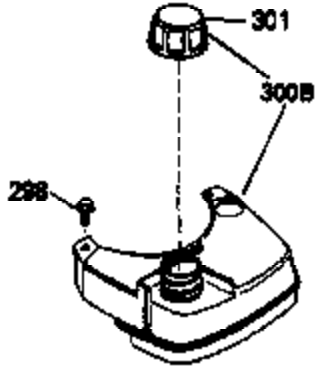

ILLUSTRATION SHOWS TYPICAL PARTS ONLY. ORDER BY PART NUMBER. PARTS NOT LISTED ARE SUPPLIED BY OEM.
VIEW 2 OF 3

Ref #	Part Number	Qty	Description
12A	34695		Elbow, Breather tube
92	650815		Washer, Belleville
191	35040B		Bracket Assy., S.E. Brake (Incl. 195)
238	650932		Screw, 10-32 x 49/64"
245	35066		Filter, Air cleaner
246D	35435		Filter, Pre-Air (Optional)
250A	35065		Cover Assy., Air cleaner
287	650884		Screw, 8-32 x 1/2"
301A	35355		Fuel Cap (Use as required)
354	35025		Staple (Not used on all models)
357	34985		Rope Stop & Staple Assy. (Incl. 354)
370G	34387		Decal, Instruction (Optional)
390	590621		Rewind Starter (Refer to Division 5, Section C, page 34 or Fiche 8A, Grid G-5 for breakdown)