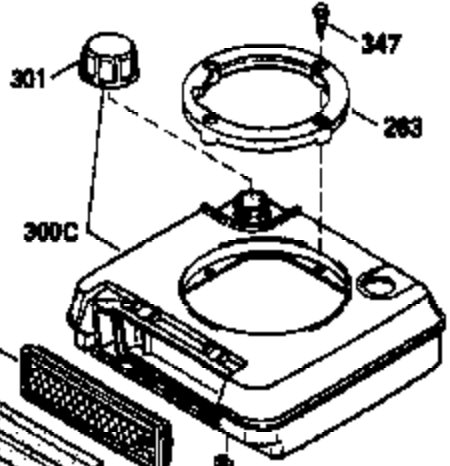

ILLUSTRATION SHOWS TYPICAL PARTS ONLY. ORDER BY PART NUMBER. PARTS NOT LISTED ARE SUPPLIED BY OEM.
VIEW 2 OF 3

Ref #	Part Number	Qty	Description
12A	34695		Elbow, Breather tube
92	650815		Washer, Belleville
191	35040B		Bracket Assy., S.E. Brake (Incl. 195)
238	650932		Screw, 10-32 x 49/64"
245	35066		Filter, Air cleaner
246D	35435		Filter, Pre-Air (Optional)
250A	35065		Cover Assy., Air cleaner
287	650884		Screw, 8-32 x 1/2"
301A	35355		Fuel Cap (Use as required)
354	35025		Staple (Not used on all models)
357	34985		Rope Stop & Staple Assy. (Incl. 354)
370G	34387		Decal, Instruction (Optional)
390	590621		Rewind Starter (Refer to Division 5, Section C, page 34 or Fiche 8A, Grid G-5 for breakdown)