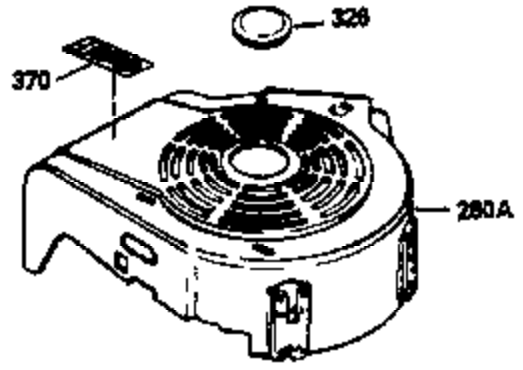

ILLUSTRATION SHOWS TYPICAL PARTS ONLY. ORDER BY PART NUMBER. PARTS NOT LISTED ARE SUPPLIED BY OEM.
VIEW 2 OF 3

Ref #	Part Number	Qty	Description
12A	34695		Elbow, Breather tube
92	650815		Washer, Belleville
191	35040B		Bracket Assy., S.E. Brake (Incl. 195)
238	650932		Screw, 10-32 x 49/64"
245	35066		Filter, Air cleaner
246D	35435		Filter, Pre-Air (Optional)
250A	35065		Cover Assy., Air cleaner
287	650884		Screw, 8-32 x 1/2"
301A	35355		Fuel Cap (Use as required)
354	35025		Staple (Not used on all models)
357	34985		Rope Stop & Staple Assy. (Incl. 354)
370G	34387		Decal, Instruction (Optional)
390	590621		Rewind Starter (Refer to Division 5, Section C, page 34 or Fiche 8A, Grid G-5 for breakdown)