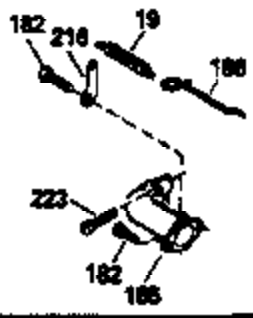

Ref #	Part Number	Qty	Description
92	650815		Washer, Belleville
238	650932		Screw, 10-32 x 49/64"
245	35066		Filter, Air cleaner
246D	35435		Filter, Pre-Air (Optional)
250A	35065		Cover Assy., Air cleaner
287	650884		Screw, 8-32 x 1/2"
299	35728		Clamp, Fuel line
301	33032		Fuel Cap (Use as required)
354	35025		Staple (Not used on all models)
357	34985		Rope Stop & Staple Assy. (Incl. 354)
370G	34387		Decal, Instruction (Optional)
390	590621		Rewind Starter (Refer to Division 5, Section C, page 34 or Fiche 8A, Grid G-5 for breakdown)

ILLUSTRATION SHOWS TYPICAL PARTS ONLY. ORDER BY PART NUMBER. PARTS NOT LISTED ARE SUPPLIED BY OEM.

VIEW 3 OF 3