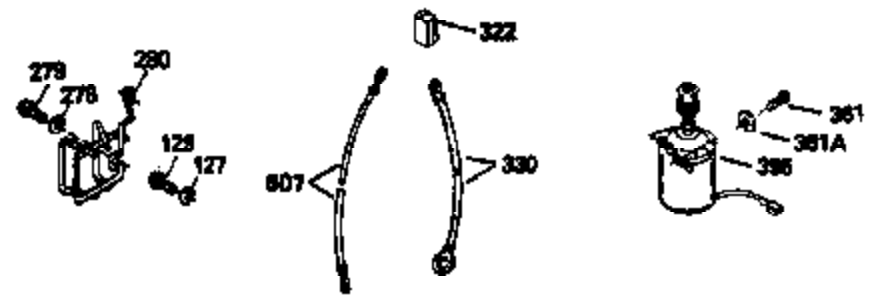

Ref #	Part Number	Qty	Description
92	650815		Washer, Belleville
238	650932		Screw, 10-32 x 49/64"
245	35066		Filter, Air cleaner
246D	35435		Filter, Pre-Air (Optional)
250A	35065		Cover Assy., Air cleaner
287	650884		Screw, 8-32 x 1/2"
299	35728		Clamp, Fuel line
301	33032		Fuel Cap (Use as required)
354	35025		Staple (Not used on all models)
357	34985		Rope Stop & Staple Assy. (Incl. 354)
370G	34387		Decal, Instruction (Optional)
390	590621		Rewind Starter (Refer to Division 5, Section C, page 34 or Fiche 8A, Grid G-5 for breakdown)

ILLUSTRATION SHOWS TYPICAL PARTS ONLY. ORDER BY PART NUMBER. PARTS NOT LISTED ARE SUPPLIED BY OEM.

VIEW 3 OF 3