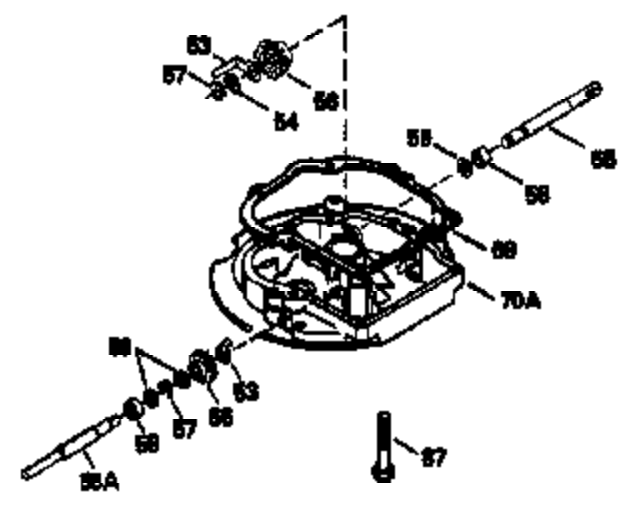

Ref #	Part Number	Qty	Description
92	650815		Washer, Belleville
238	650932		Screw, 10-32 x 49/64"
245	35066		Filter, Air cleaner
246D	35435		Filter, Pre-Air (Optional)
250A	35065		Cover Assy., Air cleaner
287	650884		Screw, 8-32 x 1/2"
299	35728		Clamp, Fuel line
301	33032		Fuel Cap (Use as required)
354	35025		Staple (Not used on all models)
357	34985		Rope Stop & Staple Assy. (Incl. 354)
370G	34387		Decal, Instruction (Optional)
390	590621		Rewind Starter (Refer to Division 5, Section C, page 34 or Fiche 8A, Grid G-5 for breakdown)

ILLUSTRATION SHOWS TYPICAL PARTS ONLY. ORDER BY PART NUMBER. PARTS NOT LISTED ARE SUPPLIED BY OEM.

VIEW 3 OF 3