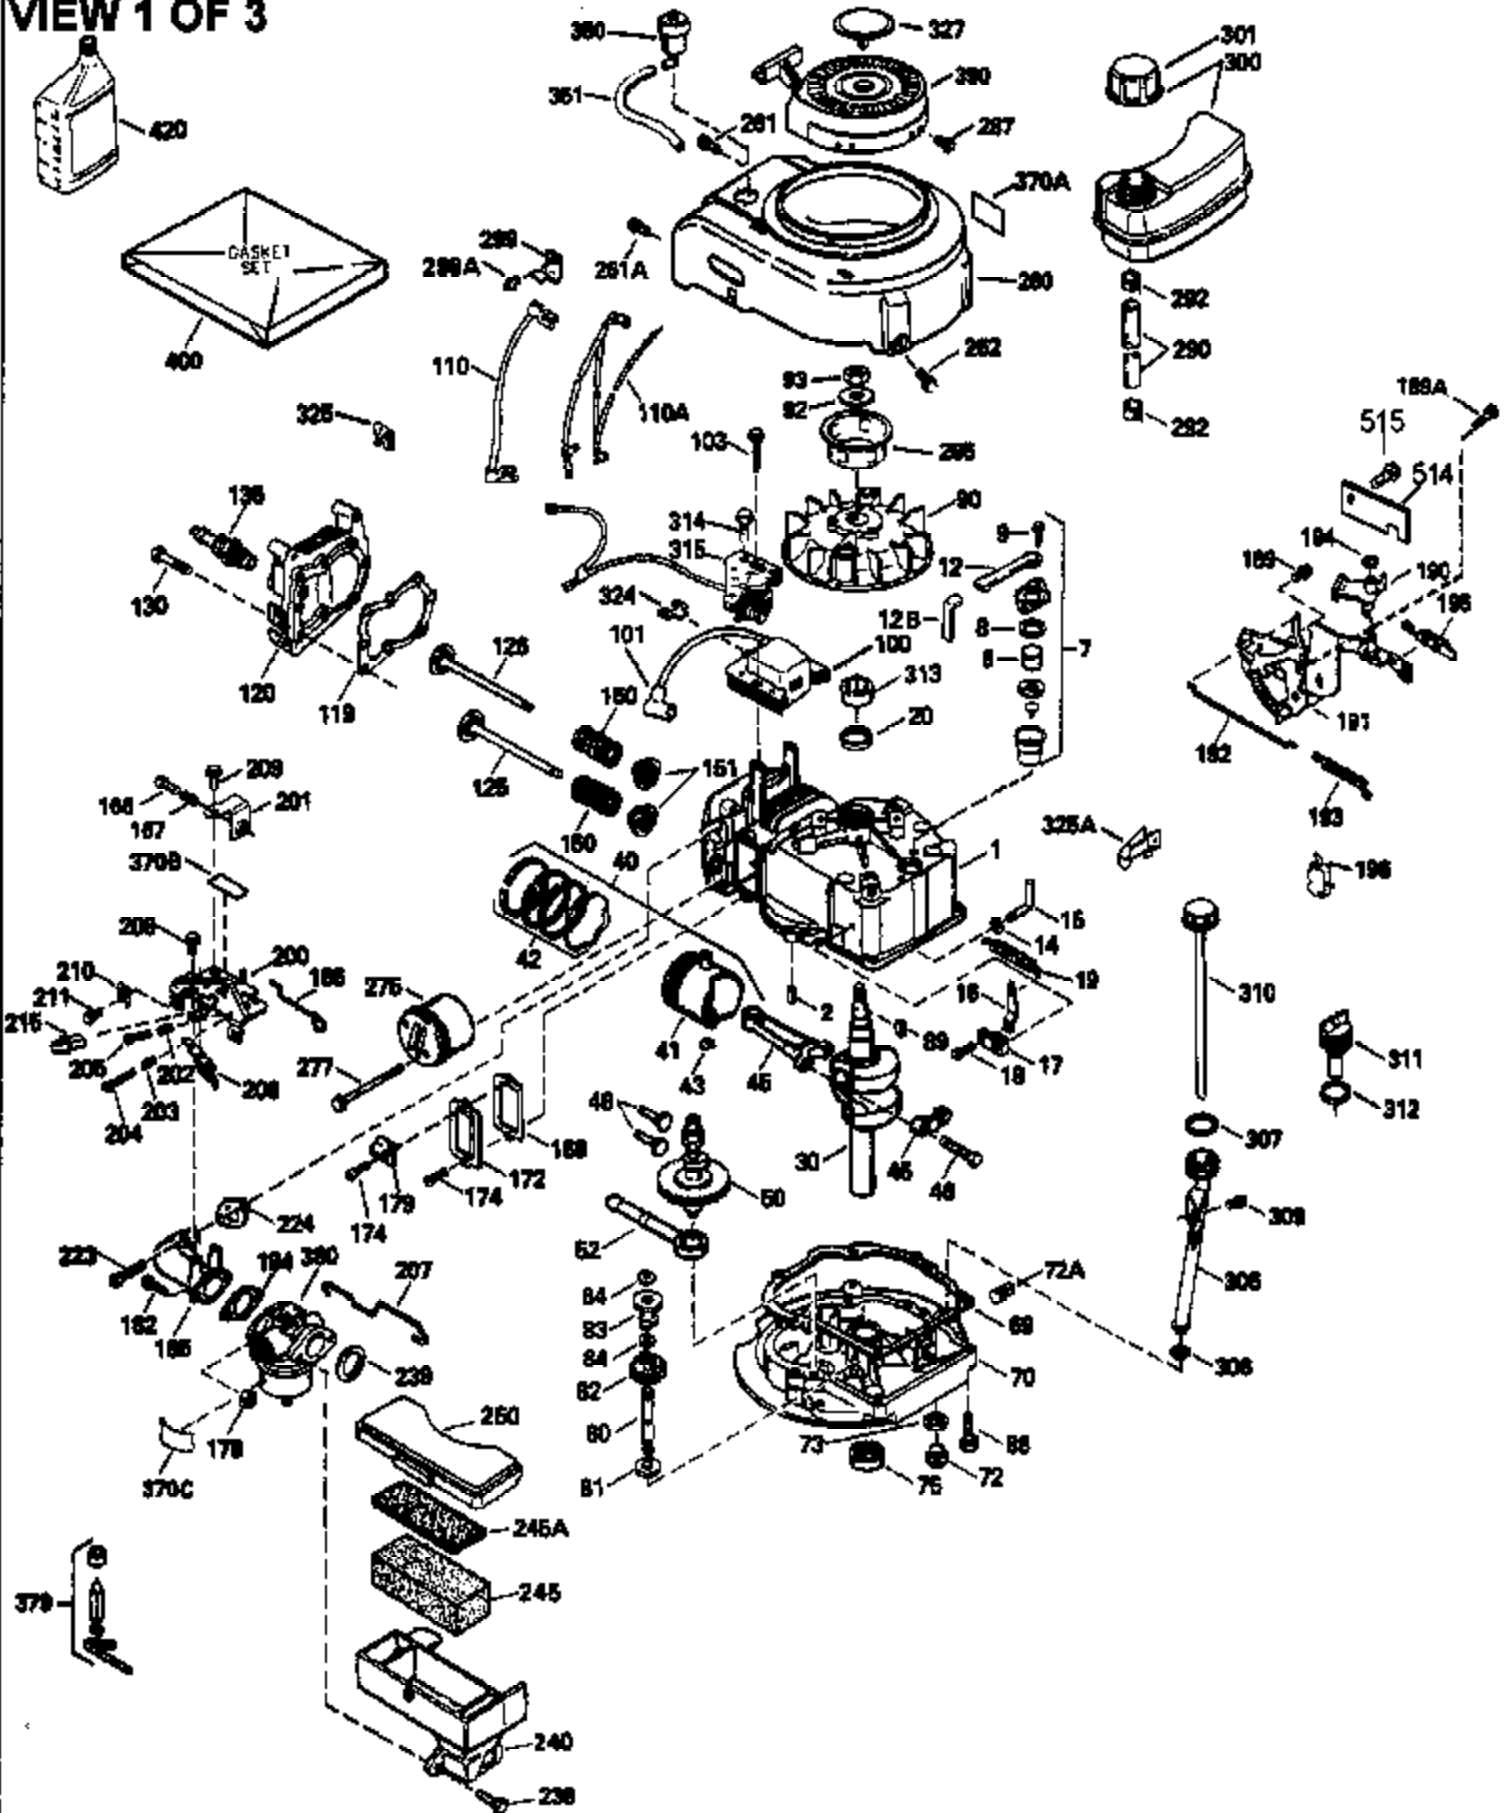

ILLUSTRATION SHOWS TYPICAL PARTS ONLY. ORDER BY PART NUMBER. PARTS NOT LISTED ARE SUPPLIED BY OEM.

VIEW 1 OF 3

Ref #	Part Number	Qty	Description
1	35513		Cylinder (Incl. 2 & 20) (2-5/8" Bore)
2	26727		Pin, Dowel
6	33734		Element, Breather
7	34214A		Breather Assy. (Incl. 6, 8, 9, 12 & 1 2A)
8	33735		* Gasket, Breather
9	30200		Screw, 10-24 x 9/16"
12	33886		Tube, Breather
14	28277		Washer, Flat
15	31513		Rod, Governor
16	32651		Lever, Governor
17	31335		Clamp, Governor lever
18	650548		Screw, 8-32 x 5/16"
19	31361		Spring, Extension
20	32600		Seal, Oil
30	35873		Crankshaft
40	35544		Piston, Pin & Ring Set (Std.) (2-5/8" Bore)
40	35545		Piston, Pin & Ring Set (.010" OS)
40	35546		Piston, Pin & Ring Set (.020" OS)
41	35541		Piston & Pin Ass'y. (Incl. 43)(Std.)( 2-5/8")
41	35542		Piston & Pin Ass'y. (Incl. 43) (.010" OS)
41	35543		Piston & Pin Ass'y. (Incl. 43) (.020" OS)
42	35547		Ring Set (Std.) (2-5/8" Bore)
42	35548		Ring Set (.010" OS)
42	35549		Ring Set (.020" OS)
43	20381		Ring, Piston pin retaining
45	32875		Rod Assy., Connecting (Incl. 46)
46	32610A		Bolt, Connecting rod
48	27241		Lifter, Valve
50	33553		Camshaft (MCR)
52	29914		Oil Pump Assy.
69	35261		* Gasket, Mounting flange
72	30572		Plug, Oil drain (Incl. 73)
73	28833		* Drain Plug Gasket (Not req. W/plastic plug)
75	26208		Seal, Oil
80	30574		Shaft, Governor
81	30590A		Washer, Flat
82	30591		Gear Assy., Governor (Incl. 81)
83	30588A		Spool, Governor
84	29193		Ring, Retaining
86	650488		Screw, 1/4-20 x 1-1/4"
89	610961		Key, Flywheel
90	611123		Flywheel
92	650815		Washer, Belleville
93	650816		Nut, Flywheel
100	34443A		Solid State Ignition
101	610118		Cover, Spark plug
103	650814		Screw, Torx T-15, 10-24 x 1"
110	35182		Wire, Ground
119	33015A		* Gasket, Head
120	34342		Head, Cylinder
125	29314B		Intake Valve (Std.) (Incl. 151) (Conventional Ports)
125	29315C		Intake Valve (1/32" OS) (Incl. 151) (Conventional Ports)
126	29313C		Exhaust Valve (Std.) (Incl. 151) (Conventional Ports)
126	29315C		Exhaust Valve (1/32" OS) (Incl. 151) (Conventional Ports)
130	6021A		Screw, 5/16-18 x 1-1/2"
135	35395		Resistor Spark Plug (RJ19LM)
150	31672		Spring, Valve
151	31673		Cap, Lower valve spring