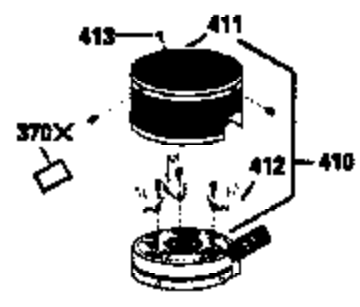

Ref #	Part Number	Qty	Description
92	650815		Washer, Belleville
238	650932		Screw, 10-32 x 49/64"
245	35066		Filter, Air cleaner
246D	35435		Filter, Pre-Air (Optional)
250A	35065		Cover Assy., Air cleaner
287	650884		Screw, 8-32 x 1/2"
299	35728		Clamp, Fuel line
301	33032		Fuel Cap (Use as required)
354	35025		Staple (Not used on all models)
357	34985		Rope Stop & Staple Assy. (Incl. 354)
370G	34387		Decal, Instruction (Optional)
390	590621		Rewind Starter (Refer to Division 5, Section C, page 34 or Fiche 8A, Grid G-5 for breakdown)

ILLUSTRATION SHOWS TYPICAL PARTS ONLY. ORDER BY PART NUMBER. PARTS NOT LISTED ARE SUPPLIED BY OEM.

VIEW 3 OF 3