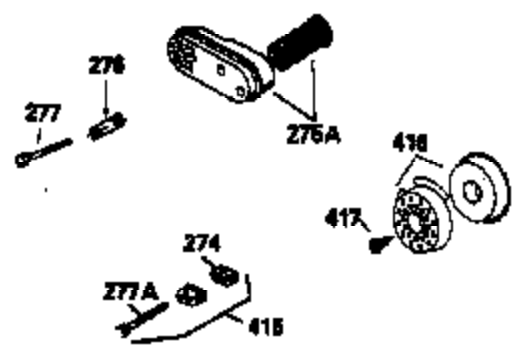

Ref #	Part Number	Qty	Description
92	650815		Washer, Belleville
238	650932		Screw, 10-32 x 49/64"
245	35066		Filter, Air cleaner
246D	35435		Filter, Pre-Air (Optional)
250A	35065		Cover Assy., Air cleaner
287	650884		Screw, 8-32 x 1/2"
299	35728		Clamp, Fuel line
301	33032		Fuel Cap (Use as required)
354	35025		Staple (Not used on all models)
357	34985		Rope Stop & Staple Assy. (Incl. 354)
370G	34387		Decal, Instruction (Optional)
390	590621		Rewind Starter (Refer to Division 5, Section C, page 34 or Fiche 8A, Grid G-5 for breakdown)

ILLUSTRATION SHOWS TYPICAL PARTS ONLY. ORDER BY PART NUMBER. PARTS NOT LISTED ARE SUPPLIED BY OEM.

VIEW 3 OF 3