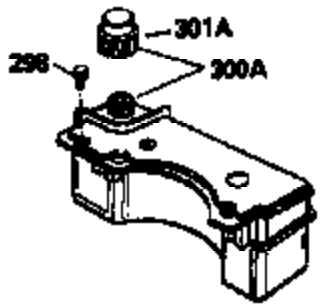

ILLUSTRATION SHOWS TYPICAL PARTS ONLY. ORDER BY PART NUMBER. PARTS NOT LISTED ARE SUPPLIED BY OEM.
VIEW 2 OF 3

Ref #	Part Number	Qty	Description
92	650815		Washer, Belleville
238	650932		Screw, 10-32 x 49/64"
245	35066		Filter, Air cleaner
246D	35435		Filter, Pre-Air (Optional)
250A	35065		Cover Assy., Air cleaner
287	650884		Screw, 8-32 x 1/2"
299	35728		Clamp, Fuel line
301	33032		Fuel Cap (Use as required)
354	35025		Staple (Not used on all models)
357	34985		Rope Stop & Staple Assy. (Incl. 354)
370G	34387		Decal, Instruction (Optional)
390	590621		Rewind Starter (Refer to Division 5, Section C, page 34 or Fiche 8A, Grid G-5 for breakdown)