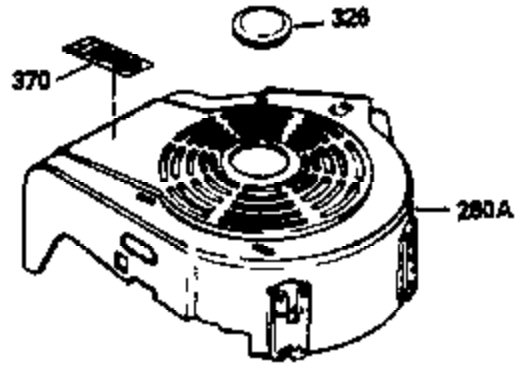

ILLUSTRATION SHOWS TYPICAL PARTS ONLY. ORDER BY PART NUMBER. PARTS NOT LISTED ARE SUPPLIED BY OEM.
VIEW 2 OF 3

Ref #	Part Number	Qty	Description
92	650815		Washer, Belleville
238	650932		Screw, 10-32 x 49/64"
245	35066		Filter, Air cleaner
246D	35435		Filter, Pre-Air (Optional)
250A	35065		Cover Assy., Air cleaner
287	650884		Screw, 8-32 x 1/2"
299	35728		Clamp, Fuel line
301	33032		Fuel Cap (Use as required)
354	35025		Staple (Not used on all models)
357	34985		Rope Stop & Staple Assy. (Incl. 354)
370G	34387		Decal, Instruction (Optional)
390	590621		Rewind Starter (Refer to Division 5, Section C, page 34 or Fiche 8A, Grid G-5 for breakdown)