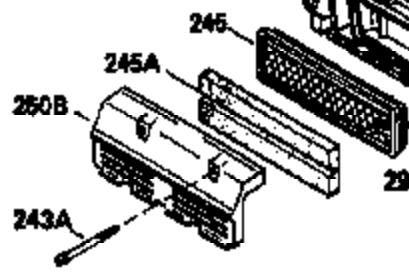

ILLUSTRATION SHOWS TYPICAL PARTS ONLY. ORDER BY PART NUMBER. PARTS NOT LISTED ARE SUPPLIED BY OEM.
VIEW 2 OF 3

Ref #	Part Number	Qty	Description
92	650815		Washer, Belleville
238	650932		Screw, 10-32 x 49/64"
245	35066		Filter, Air cleaner
246D	35435		Filter, Pre-Air (Optional)
250A	35065		Cover Assy., Air cleaner
287	650884		Screw, 8-32 x 1/2"
299	35728		Clamp, Fuel line
301	33032		Fuel Cap (Use as required)
354	35025		Staple (Not used on all models)
357	34985		Rope Stop & Staple Assy. (Incl. 354)
370G	34387		Decal, Instruction (Optional)
390	590621		Rewind Starter (Refer to Division 5, Section C, page 34 or Fiche 8A, Grid G-5 for breakdown)