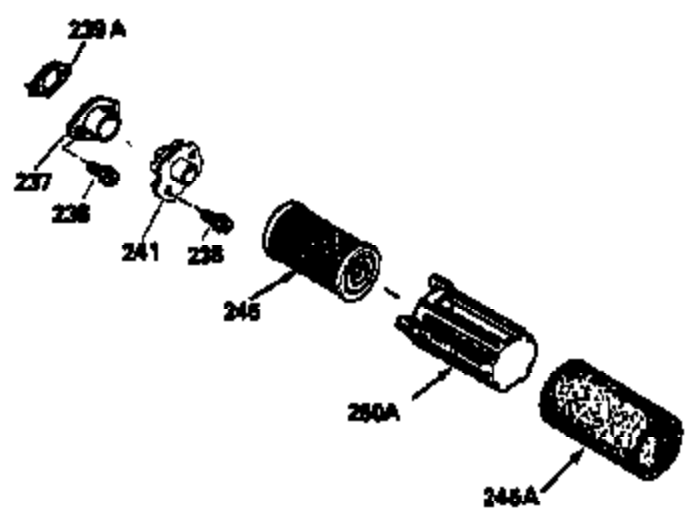

Ref #	Part Number	Qty	Description
92	650815		Washer, Belleville
238	650932		Screw, 10-32 x 49/64"
245	35066		Filter, Air cleaner
246D	35435		Filter, Pre-Air (Optional)
250A	35065		Cover Assy., Air cleaner
287	650884		Screw, 8-32 x 1/2"
299	35728		Clamp, Fuel line
301	33032		Fuel Cap (Use as required)
354	35025		Staple (Not used on all models)
357	34985		Rope Stop & Staple Assy. (Incl. 354)
370G	34387		Decal, Instruction (Optional)
390	590621		Rewind Starter (Refer to Division 5, Section C, page 34 or Fiche 8A, Grid G-5 for breakdown)

ILLUSTRATION SHOWS TYPICAL PARTS ONLY. ORDER BY PART NUMBER. PARTS NOT LISTED ARE SUPPLIED BY OEM.

VIEW 3 OF 3