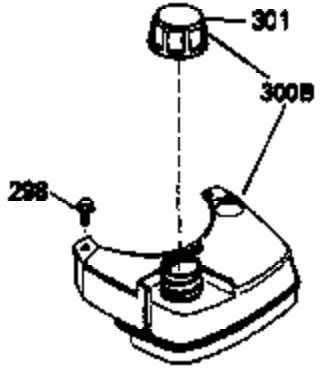

ILLUSTRATION SHOWS TYPICAL PARTS ONLY. ORDER BY PART NUMBER. PARTS NOT LISTED ARE SUPPLIED BY OEM.
VIEW 2 OF 3

Ref #	Part Number	Qty	Description
92	650815	1	Belleville Washer
238	650932	2	Screw, 10-32 x 49/64"
287	650884	2	Screw, 8-32 x 1/2"
298	28763	3	Screw, 10-32 x 35/64"
301	35355	1	Fuel Cap
357	34985	1	Starter Rope Retainer
370	35169	1	Instruction Decal
390	590621	1	Rewind Starter