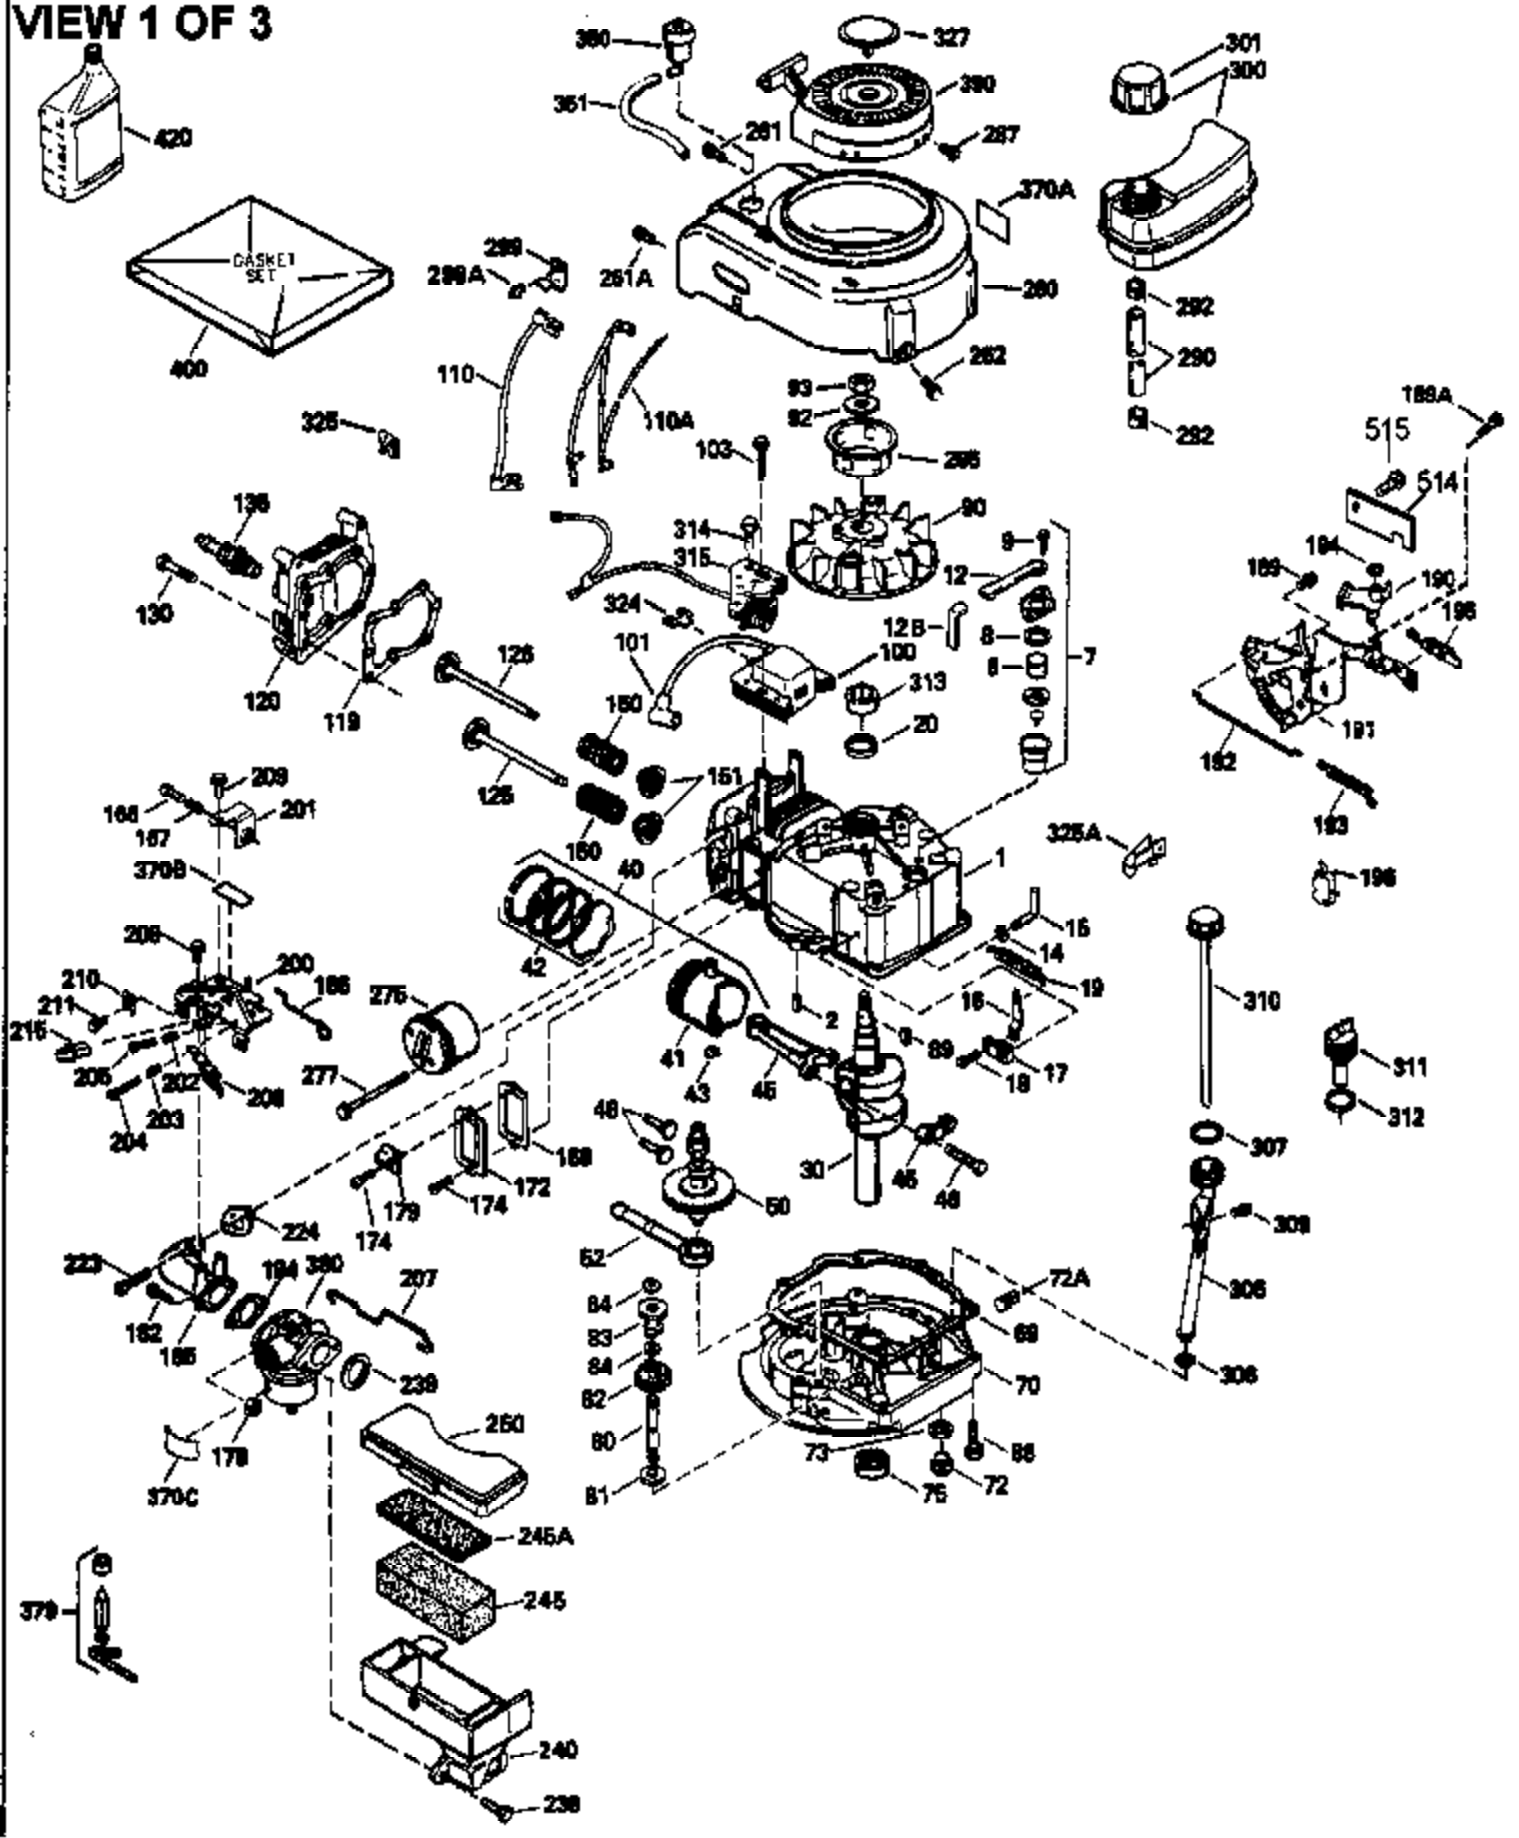

### VIEW 1 OF 3

Ref #	Part Number	Qty	Description
1	35010	1	Cylinder (Incl. 2 & 20)
2	26727	2	Dowel Pin
6	33734	1	Breather Element
7	34214A	1	Breather Ass'y. (Incl. 6, 8, 9 & 12)
8	33735	1	* Breather Gasket
9	30200	2	Screw, 10-24 x 9/16"
12	33886	1	Breather Tube
14	28277	1	Washer
15	30589	1	Governor Rod (Incl. 14)
16	31383A	1	Governor Lever
17	31335	1	Governor Lever Clamp
18	650548	1	Screw, 8-32 x 5/16"
19	31361	1	Extension Spring
20	32600	1	Oil Seal
30	35753A	1	Crankshaft
40	35544	1	Piston, Pin & Ring Set (Std.)
40	35545	1	Piston, Pin & Ring Set (.010" OS)
40	35546	1	Piston, Pin & Ring Set (.020" OS)
41	35541	1	Piston & Pin Ass'y. (Std.) (Incl. 43)
41	35542	1	Piston & Pin Ass'y. (.010" OS) (Incl. 43)
41	35543	1	Piston & Pin Ass'y. (.020" OS) (Incl. 43)
42	35547	1	Ring Set (Std.)
42	35548	1	Ring Set (.010" OS)
42	35549	1	Ring Set (.020" OS)
43	20381	2	Piston Pin Retaining Ring
45	32875	1	Connecting Rod Ass'y. (Incl. 46)
46	32610A	2	Connecting Rod Bolt
48	27241	2	Valve Lifter
50	33148A	1	Camshaft
52	29914	1	Oil Pump Ass'y.
69	35261	1	* Mounting Flange Gasket
70	35179A	1	Mounting Flange (Incl. 72, 75, & 80)
72	30572	1	Oil Drain Plug
73	28833	1	Drain Plug Gasket
75	27897	1	Oil Seal
80	30574	1	Governor Shaft
81	30590A	1	Washer
82	30591	1	Governor Gear Ass'y. (Incl. 81)
83	30588A	1	Governor Spool
84	29193	2	Retaining Ring
86	650488	6	Screw, 1/4-20 x 1-1/4"
89	610961	1	Flywheel Key
90	611123	1	Flywheel
92	650815	1	Belleville Washer
93	650816	1	Flywheel Nut
100	34443A	1	Solid State Ignition
101	610118	1	Spark Plug Cover
103	650814	2	Screw, Torx T-15, 10-24 x 1"
110	34231	1	Ground Wire
119	33015A	1	* Cylinder Head Gasket
120	34342	1	Cylinder Head
125	29313C	1	Exhaust Valve (Std.) (Incl. 151)
125	29315C	1	Exhaust Valve (1/32" OS) (Incl. 151)
126	29314B	1	Intake Valve (Std.) (Incl. 151)
126	29315C	1	Intake Valve (1/32" OS) (Incl. 151)
130	6021A	8	Screw, 5/16-18 x 1-1/2"
135	35395	1	Resistor Spark Plug (RJ19LM)
150	31672	2	Valve Spring