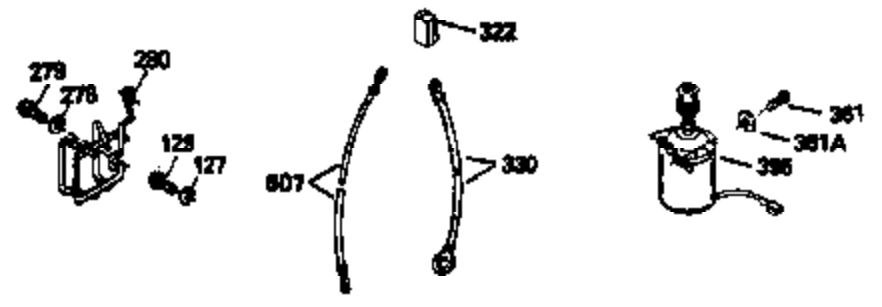

ILLUSTRATION SHOWS TYPICAL PARTS ONLY. ORDER BY PART NUMBER. PARTS NOT LISTED ARE SUPPLIED BY OEM.

VIEW 3 OF 3

Ref #	Part Number	Qty	Description
19	31361	1	Extension Spring
69	35261	1	* Mounting Flange Gasket
92	650815	1	Belleville Washer
182	6201	2	Screw, 1/4-28 x 7/8"
185	31384A	1	Intake Pipe (Incl. 224)
186	32653	1	Governor Spring Ling
191	35039B	1	S.E. Brake Bracket (Incl. 195)
216	33086	1	RPM Adjusting Lever
223	650451	2	Screw, 1/4-20 x 1"
238	650806	2	Screw, 10-32 x 5/8"
245	34340	1	Air Cleaner Filter
250	34341A	1	Air Cleaner Cover
277	650795	2	Screw, 1/4-20 x 2-1/4"
357	34985	1	Starter Rope Retainer