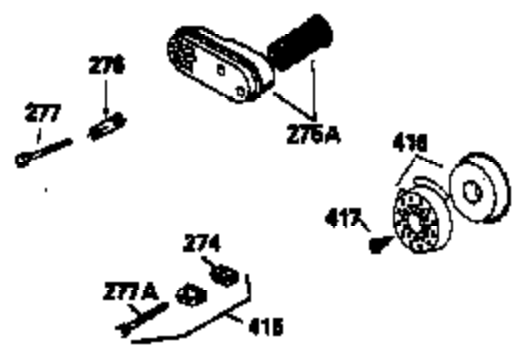

ILLUSTRATION SHOWS TYPICAL PARTS ONLY. ORDER BY PART NUMBER. PARTS NOT LISTED ARE SUPPLIED BY OEM.

VIEW 3 OF 3

Ref #	Part Number	Qty	Description
19	31361	1	Extension Spring
69	35261	1	* Mounting Flange Gasket
92	650815	1	Belleville Washer
182	6201	2	Screw, 1/4-28 x 7/8"
185	31384A	1	Intake Pipe (Incl. 224)
186	32653	1	Governor Spring Ling
191	35039B	1	S.E. Brake Bracket (Incl. 195)
216	33086	1	RPM Adjusting Lever
223	650451	2	Screw, 1/4-20 x 1"
238	650806	2	Screw, 10-32 x 5/8"
245	34340	1	Air Cleaner Filter
250	34341A	1	Air Cleaner Cover
277	650795	2	Screw, 1/4-20 x 2-1/4"
357	34985	1	Starter Rope Retainer