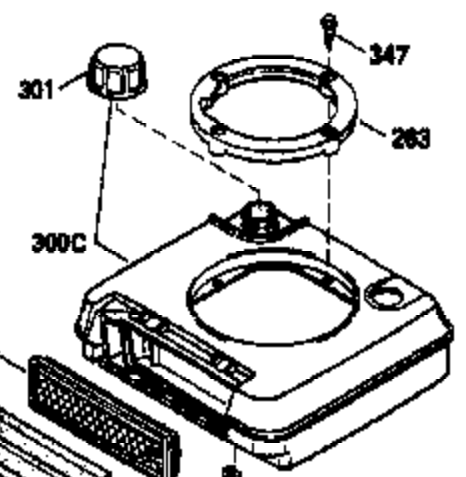

ILLUSTRATION SHOWS TYPICAL PARTS ONLY. ORDER BY PART NUMBER. PARTS NOT LISTED ARE SUPPLIED BY OEM.
VIEW 2 OF 3

Ref #	Part Number	Qty	Description
92	650815	1	Belleville Washer
191	35039B	1	S.E. Brake Bracket (Incl. 195)
238	650806	2	Screw, 10-32 x 5/8"
245	34340	1	Air Cleaner Filter
287	650884	2	Screw, 8-32 x 1/2"
298	28763	3	Screw, 10-32 x 35/64"
301	33032	1	Fuel Cap
357	34985	1	Starter Rope Retainer
390	590621	1	Rewind Starter