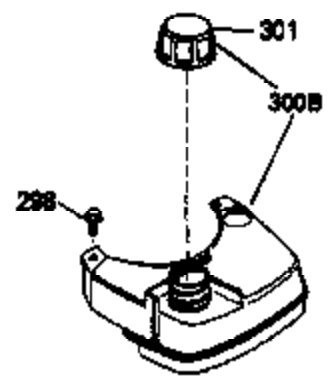

ILLUSTRATION SHOWS TYPICAL PARTS ONLY. ORDER BY PART NUMBER. PARTS NOT LISTED ARE SUPPLIED BY OEM.
VIEW 2 OF 3

Ref #	Part Number	Qty	Description
92	650815	1	Belleville Washer
191	35039B	1	S.E. Brake Bracket (Incl. 195)
238	650806	2	Screw, 10-32 x 5/8"
245	34340	1	Air Cleaner Filter
287	650884	2	Screw, 8-32 x 1/2"
298	28763	3	Screw, 10-32 x 35/64"
301	33032	1	Fuel Cap
357	34985	1	Starter Rope Retainer
390	590621	1	Rewind Starter