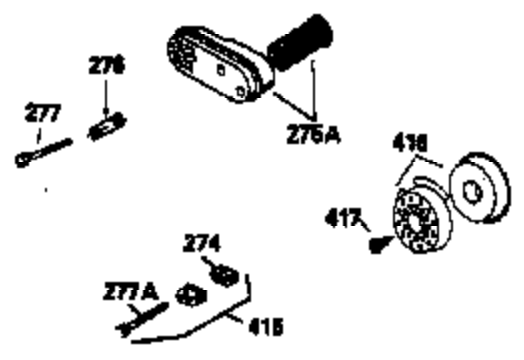

ILLUSTRATION SHOWS TYPICAL PARTS ONLY. ORDER BY PART NUMBER. PARTS NOT LISTED ARE SUPPLIED BY OEM.

VIEW 3 OF 3

Ref #	Part Number	Qty	Description
19	31361	1	Extension Spring
69	35261	1	* Mounting Flange Gasket
92	650815	1	Belleville Washer
182	6201	2	Screw, 1/4-28 x 7/8"
185	31384A	1	Intake Pipe (Incl. 224)
186	32653	1	Governor Link
191	35040B	1	S.E. Brake Bracket (Incl. 195)
216	33086	1	R.P.M. Adjusting Lever
223	650451	2	Screw, 1/4-20 x 1"
238	650932	2	Screw, 10-32 x 49/64"
239A	35066	1	Air Cleaner Filter
241	35797	1	Air Cleaner Collar
250	35065	1	Air Cleaner Cover
277	650795	2	Screw, 1/4-20 x 2-1/4"
370A	34346	1	Lubrication Decal