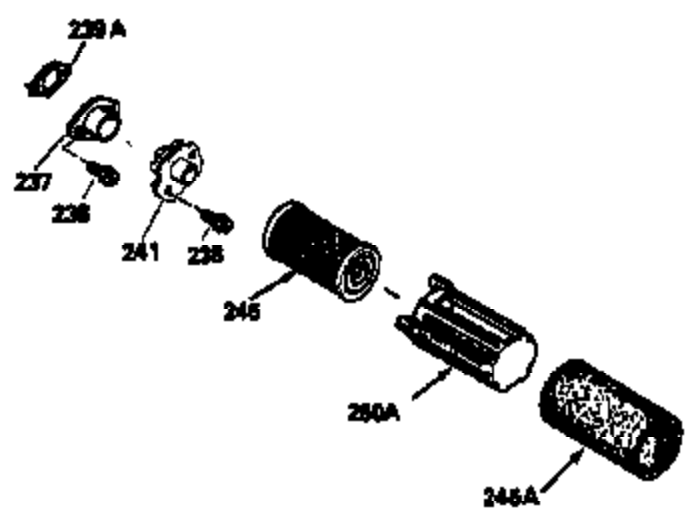

ILLUSTRATION SHOWS TYPICAL PARTS ONLY. ORDER BY PART NUMBER. PARTS NOT LISTED ARE SUPPLIED BY OEM.

VIEW 3 OF 3

Ref #	Part Number	Qty	Description
19	31361	1	Extension Spring
69	35261	1	* Mounting Flange Gasket
92	650815	1	Belleville Washer
182	6201	2	Screw, 1/4-28 x 7/8"
185	31384A	1	Intake Pipe (Incl. 224)
186	32653	1	Governor Link
191	35040B	1	S.E. Brake Bracket (Incl. 195)
216	33086	1	R.P.M. Adjusting Lever
223	650451	2	Screw, 1/4-20 x 1"
238	650932	2	Screw, 10-32 x 49/64"
239A	35066	1	Air Cleaner Filter
241	35797	1	Air Cleaner Collar
250	35065	1	Air Cleaner Cover
277	650795	2	Screw, 1/4-20 x 2-1/4"
370A	34346	1	Lubrication Decal