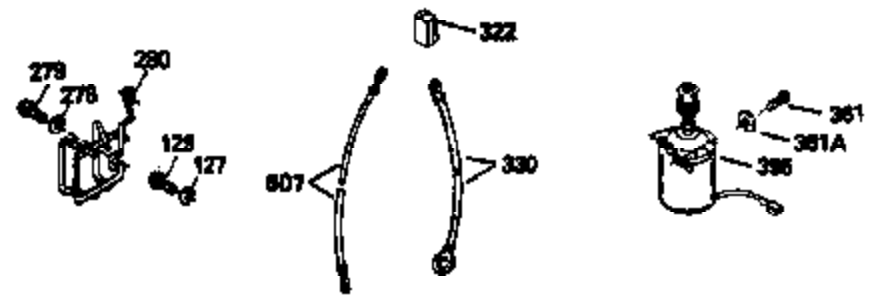

ILLUSTRATION SHOWS TYPICAL PARTS ONLY. ORDER BY PART NUMBER. PARTS NOT LISTED ARE SUPPLIED BY OEM.

VIEW 3 OF 3

Ref #	Part Number	Qty	Description
19	31361	1	Extension Spring
69	35261	1	* Mounting Flange Gasket
92	650815	1	Belleville Washer
182	6201	2	Screw, 1/4-28 x 7/8"
185	31384A	1	Intake Pipe (Incl. 224)
186	32653	1	Governor Link
191	35040B	1	S.E. Brake Bracket (Incl. 195)
216	33086	1	R.P.M. Adjusting Lever
223	650451	2	Screw, 1/4-20 x 1"
238	650932	2	Screw, 10-32 x 49/64"
239A	35066	1	Air Cleaner Filter
241	35797	1	Air Cleaner Collar
250	35065	1	Air Cleaner Cover
277	650795	2	Screw, 1/4-20 x 2-1/4"
370A	34346	1	Lubrication Decal