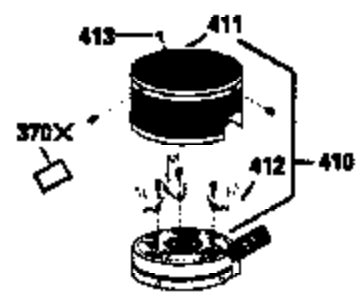

ILLUSTRATION SHOWS TYPICAL PARTS ONLY. ORDER BY PART NUMBER. PARTS NOT LISTED ARE SUPPLIED BY OEM.

VIEW 3 OF 3

Ref #	Part Number	Qty	Description
19	31361	1	Extension Spring
69	35261	1	* Mounting Flange Gasket
92	650815	1	Belleville Washer
182	6201	2	Screw, 1/4-28 x 7/8"
185	31384A	1	Intake Pipe (Incl. 224)
186	32653	1	Governor Link
191	35040B	1	S.E. Brake Bracket (Incl. 195)
216	33086	1	R.P.M. Adjusting Lever
223	650451	2	Screw, 1/4-20 x 1"
238	650932	2	Screw, 10-32 x 49/64"
239A	35066	1	Air Cleaner Filter
241	35797	1	Air Cleaner Collar
250	35065	1	Air Cleaner Cover
277	650795	2	Screw, 1/4-20 x 2-1/4"
370A	34346	1	Lubrication Decal