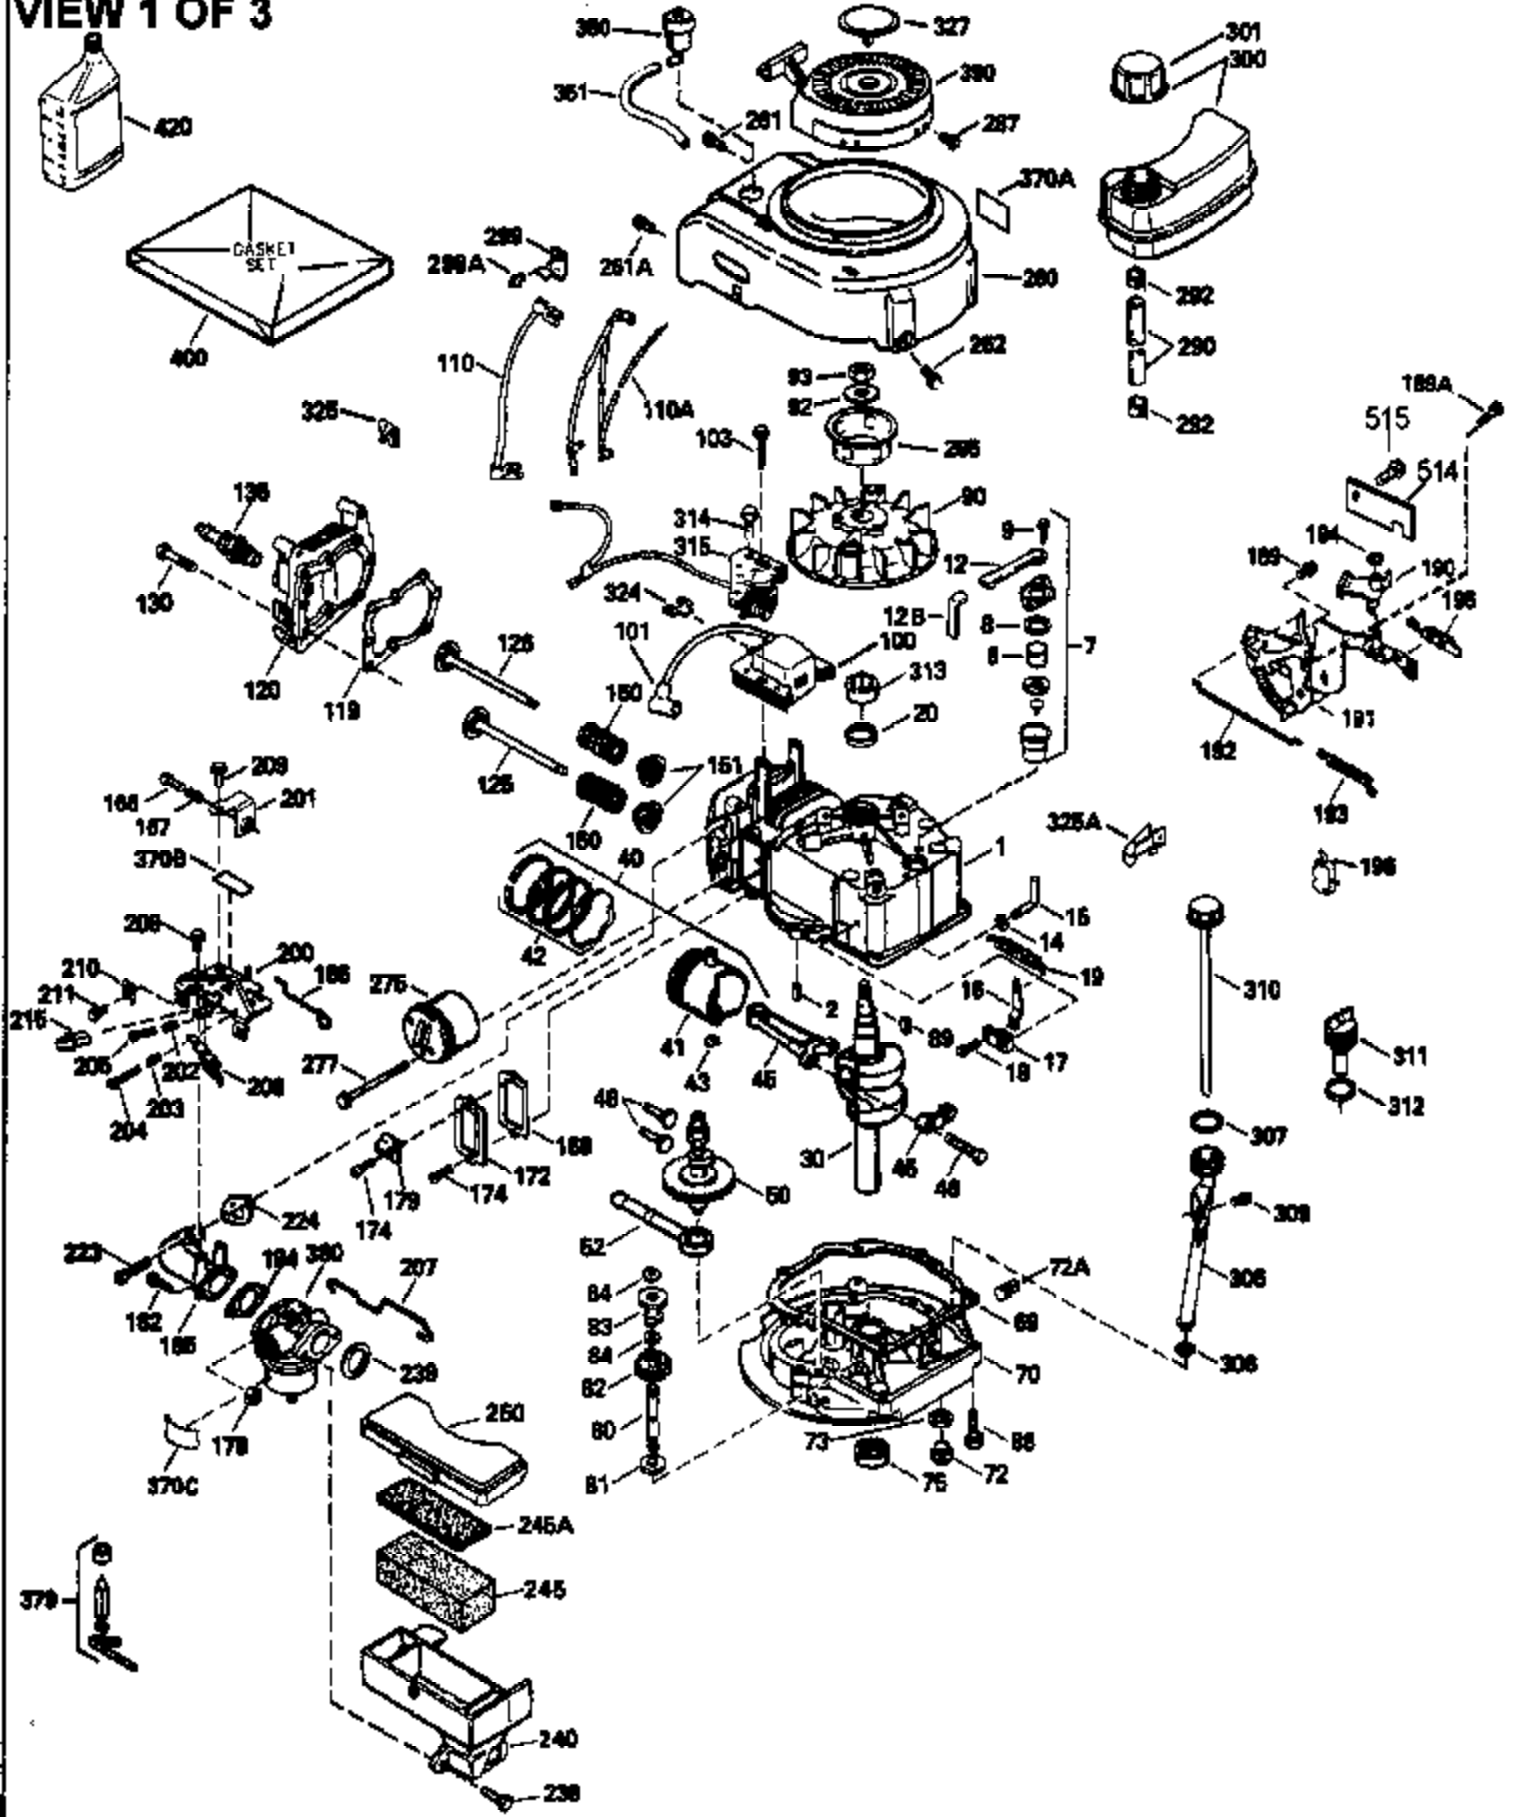

ILLUSTRATION SHOWS TYPICAL PARTS ONLY. ORDER BY PART NUMBER. PARTS NOT LISTED ARE SUPPLIED BY OEM.

VIEW 1 OF 3