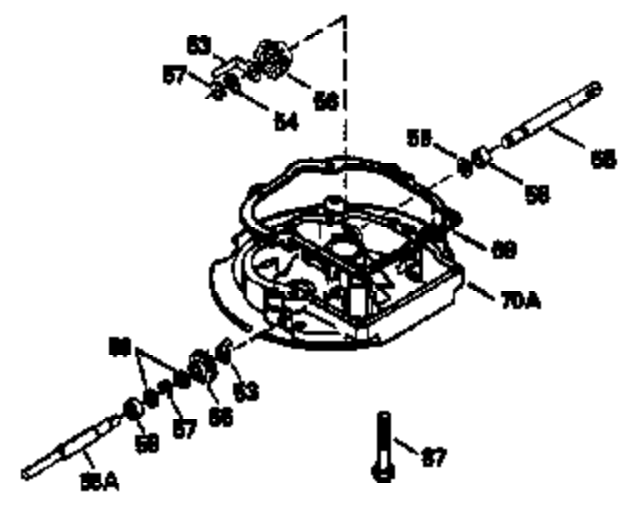

ILLUSTRATION SHOWS TYPICAL PARTS ONLY. ORDER BY PART NUMBER. PARTS NOT LISTED ARE SUPPLIED BY OEM.

VIEW 3 OF 3

Ref #	Part Number	Qty	Description
19	31361	1	Extension Spring
69	35261	1	* Mounting Flange Gasket
92	650815	1	Belleville Washer
182	6201	2	Screw, 1/4-28 x 7/8"
185	31384A	1	Intake Pipe (Incl. 224)
186	32653	1	Governor Link
191	35040B	1	S.E. Brake Bracket (Incl. 195)
216	33086	1	R.P.M. Adjusting Lever
223	650451	2	Screw, 1/4-20 x 1"
238	650932	2	Screw, 10-32 x 49/64"
239A	35066	1	Air Cleaner Filter
241	35797	1	Air Cleaner Collar
250	35065	1	Air Cleaner Cover
277	650795	2	Screw, 1/4-20 x 2-1/4"
370A	34346	1	Lubrication Decal