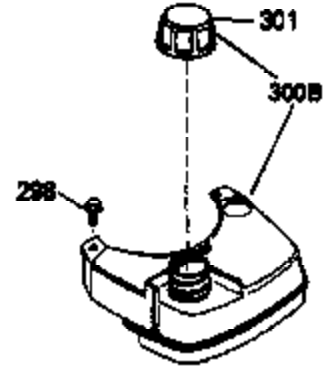

ILLUSTRATION SHOWS TYPICAL PARTS ONLY. ORDER BY PART NUMBER. PARTS NOT LISTED ARE SUPPLIED BY OEM.
VIEW 2 OF 3

Ref #	Part Number	Qty	Description
92	650815	1	Belleville Washer
191	35040B	1	S.E. Brake Bracket (Incl. 195)
238	650932	2	Screw, 10-32 x 49/64"
287	650884	2	Screw, 8-32 x 1/2"
298	28763	3	Screw, 10-32 x 35/64"
301	35355	1	Fuel Cap
370A	34346	1	Lubrication Decal
390	590686	1	Rewind Starter