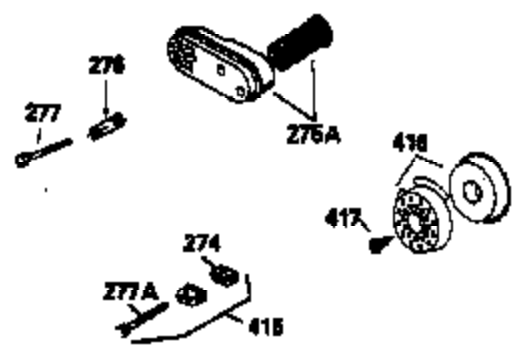

Ref #	Part Number	Qty	Description
92	650815	1	Belleville Washer
191	35039B	1	S.E. Brake Bracket (Incl. 195)
238	650806	2	Screw, 10-32 x 5/8"
245A	34340	1	Air Cleaner Filter
287	650884	2	Screw, 8-32 x 1/2"
301	35355	1	Fuel Cap
370A	34346	1	Lubrication Decal
390	590686	1	Recoil Starter

ILLUSTRATION SHOWS TYPICAL PARTS ONLY. ORDER BY PART NUMBER. PARTS NOT LISTED ARE SUPPLIED BY OEM.

VIEW 3 OF 3