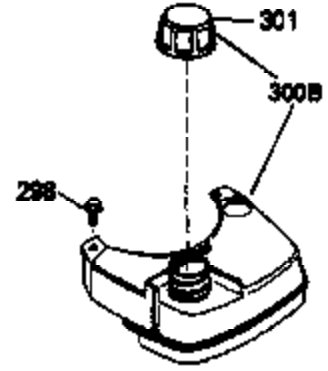

ILLUSTRATION SHOWS TYPICAL PARTS ONLY. ORDER BY PART NUMBER. PARTS NOT LISTED ARE SUPPLIED BY OEM.
VIEW 2 OF 3

Ref #	Part Number	Qty	Description
92	650815	1	Belleville Washer
191	35039B	1	S.E. Brake Bracket (Incl. 195)
238	650806	2	Screw, 10-32 x 5/8"
245A	34340	1	Air Cleaner Filter
287	650884	2	Screw, 8-32 x 1/2"
301	35355	1	Fuel Cap
370A	34346	1	Lubrication Decal
390	590686	1	Recoil Starter