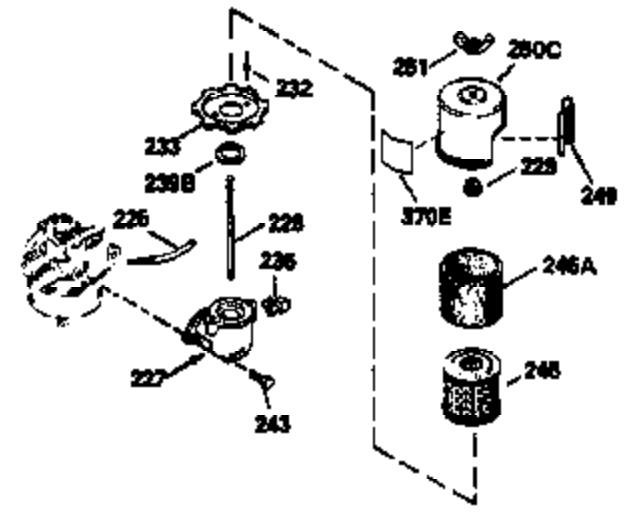

Ref #	Part Number	Qty	Description
92	650815	1	Belleville Washer
191	35039B	1	S.E. Brake Bracket (Incl. 195)
238	650806	2	Screw, 10-32 x 5/8"
245A	34340	1	Air Cleaner Filter
287	650884	2	Screw, 8-32 x 1/2"
301	35355	1	Fuel Cap
370A	34346	1	Lubrication Decal
390	590686	1	Recoil Starter

ILLUSTRATION SHOWS TYPICAL PARTS ONLY. ORDER BY PART NUMBER. PARTS NOT LISTED ARE SUPPLIED BY OEM.

VIEW 3 OF 3