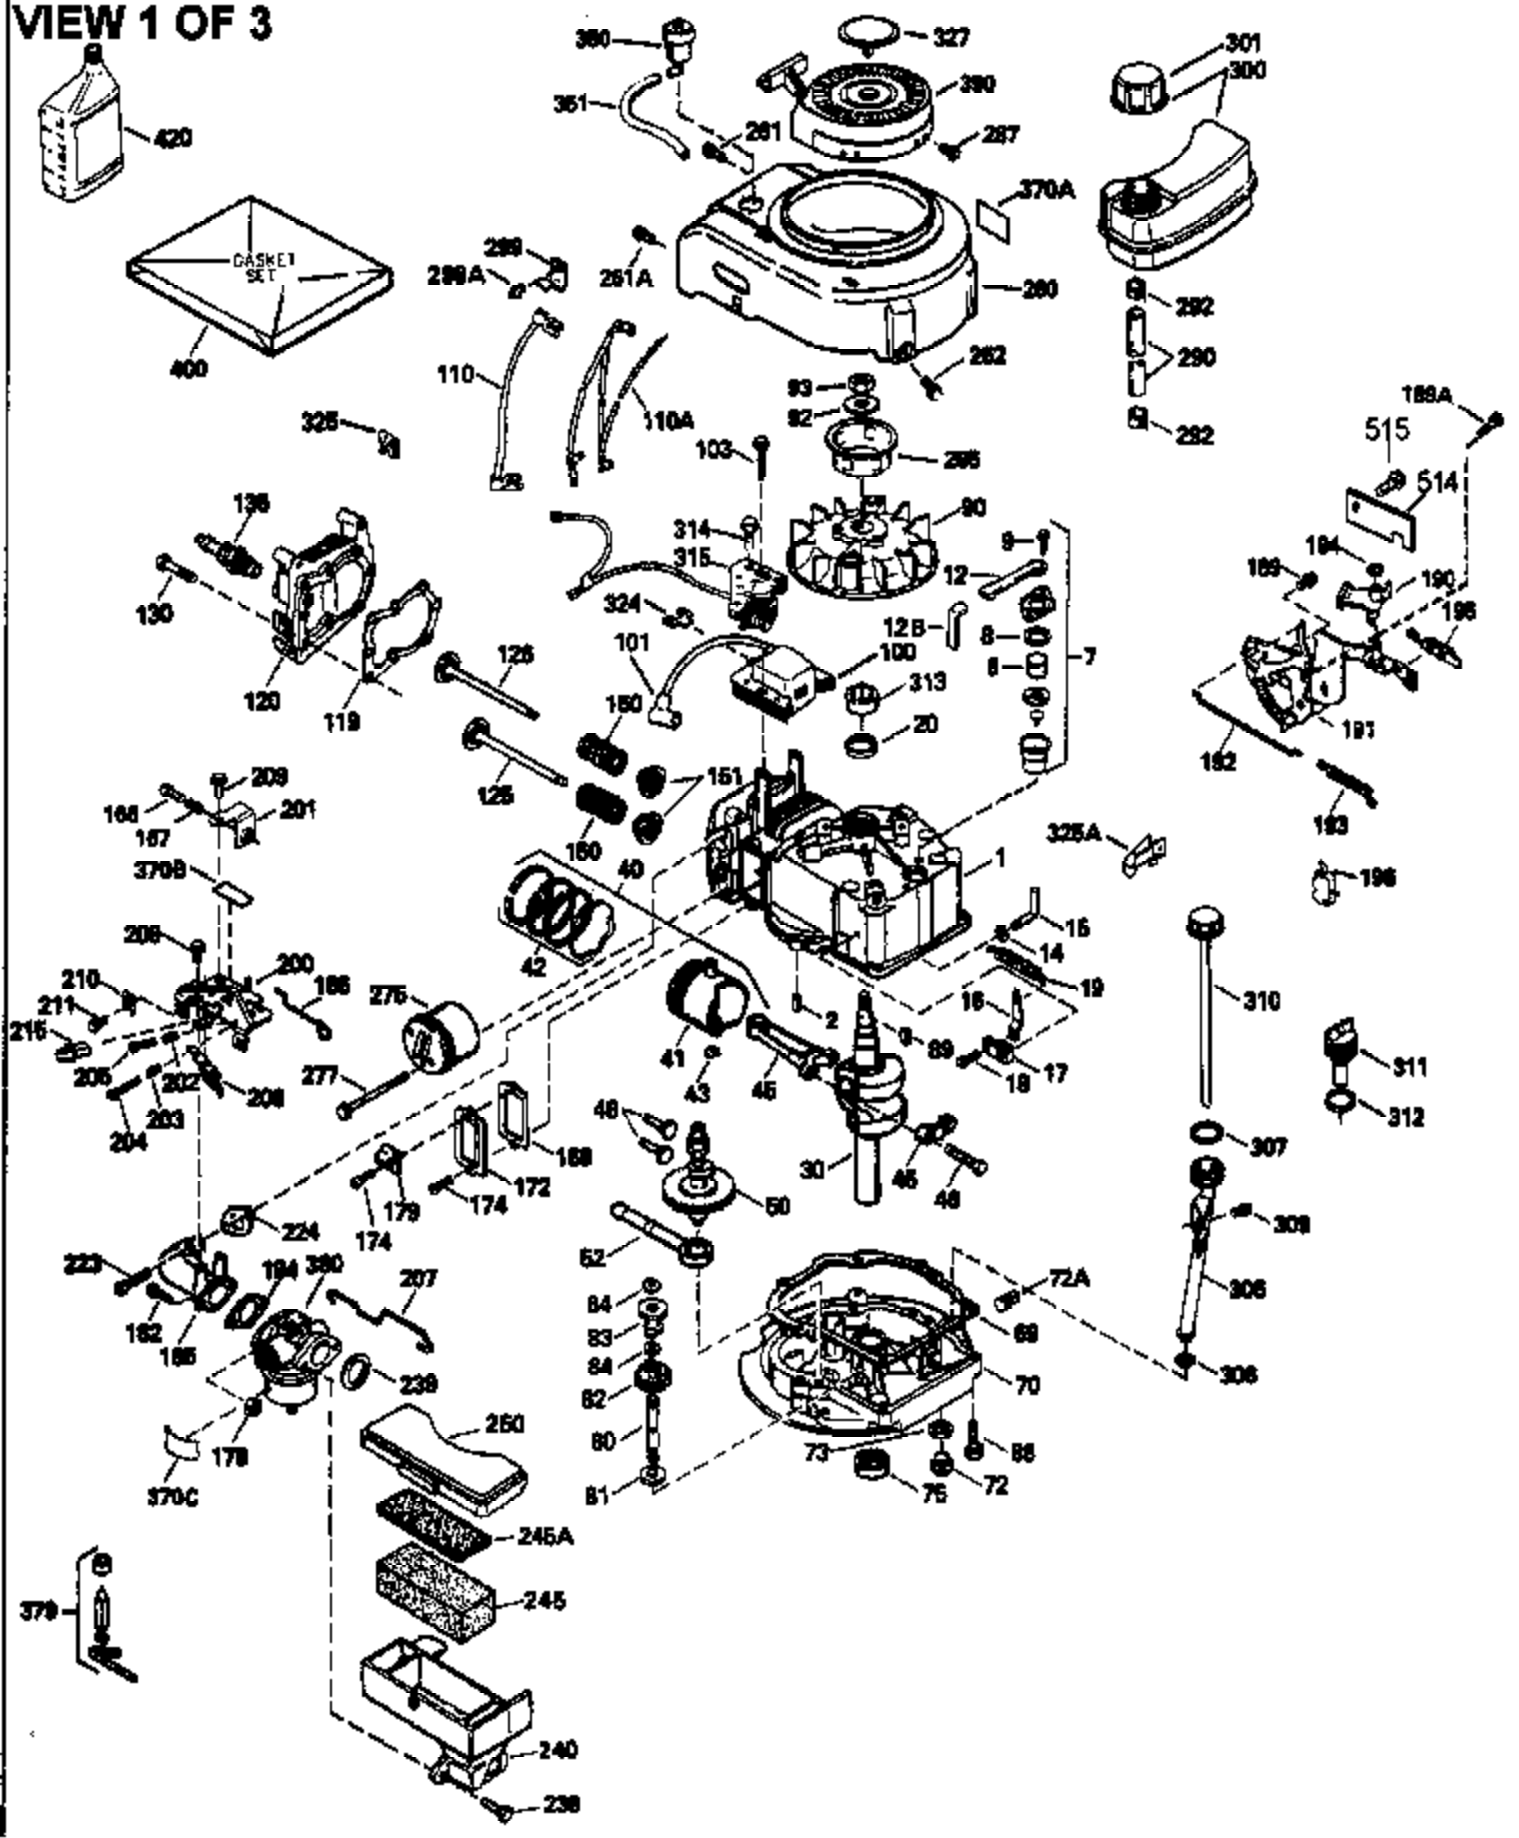

ILLUSTRATION SHOWS TYPICAL PARTS ONLY. ORDER BY PART NUMBER. PARTS NOT LISTED ARE SUPPLIED BY OEM.

VIEW 1 OF 3

Ref #	Part Number	Qty	Description
1	35010	1	Cylinder (Incl. 2 & 20)
2	26727	2	Dowel Pin
6	33734	1	Breather Element
7	34214A	1	Breather Ass'y. (Incl. 6, 8, 9 & 12)
8	33735	1	* Breather Gasket
9	30200	2	Screw, 10-24 x 9/16"
12	33886	1	Breather Tube
14	28277	1	Washer
15	30589	1	Governor Rod (Incl. 14)
16	31383A	1	Governor Lever
17	31335	1	Governor Lever Clamp
18	650548	1	Screw, 8-32 x 5/16"
19	31361	1	Extension Spring
20	32600	1	Oil Seal
30	34570A	1	Crankshaft
40	35544A	1	Piston, Pin & Ring Set (Std.)
40	35545A	1	Piston, Pin & Ring Set (.010" OS)
40	35546	1	Piston, Pin & Ring Set (.020" OS)
41	35541	1	Piston & Pin Ass'y. (Std.) (Incl. 43)
41	35542	1	Piston & Pin Ass'y. (.010" OS) (Incl. 43)
41	35543	1	Piston & Pin Ass'y. (.020" OS) (Incl. 43)
42	35547A	1	Ring Set (Std.)
42	35548A	1	Ring Set (.010" OS)
42	35549	1	Ring Set (.020" OS)
43	20381	2	Piston Pin Retaining Ring
45	32875	1	Connecting Rod Ass'y. (Incl. 46)
46	32610A	2	Connecting Rod Bolt
48	27241	2	Valve Lifter
50	33148A	1	Camshaft
52	29914	1	Oil Pump Ass'y.
69	35261	1	* Mounting Flange Gasket
70	32612B	1	Mounting Flange (Incl. 72,75,80,81,82 & 83)
72	36083	1	Oil Drain Plug
75	27897	1	Oil Seal
80	30574A	1	Governor Shaft
81	30590A	1	Washer
82	30591	1	Governor Gear Ass'y. (Incl. 81)
83	30588A	1	Governor Spool
84	29193	2	Retaining Ring
86	650488	6	Screw, 1/4-20 x 1-1/4"
89	611004	1	Flywheel Key
90	611112	1	Flywheel
92	650815	1	Belleville Washer
93	650816	1	Flywheel Nut
100	34443A	1	Solid State Ignition
101	610118	1	Spark Plug Cover
103	650814	2	Screw, Torx T-15, 10-24 x 1"
110	34961	1	Ground Wire
119	33015A	1	* Cylinder Head Gasket
120	34342	1	Cylinder Head
125	29313C	1	Exhaust Valve (Std.) (Incl. 151)
125	29315C	1	Exhaust Valve (1/32" OS) (Incl. 151)
126	29314B	1	Intake Valve (Std.) (Incl. 151)
126	29315C	1	Intake Valve (1/32" OS) (Incl. 151)
130	6021A	8	Screw, 5/16-18 x 1-1/2"
135	35395	1	Resistor Spark Plug (RJ19LM)
150	31672	2	Valve Spring
151	31673	2	Valve Spring Cap