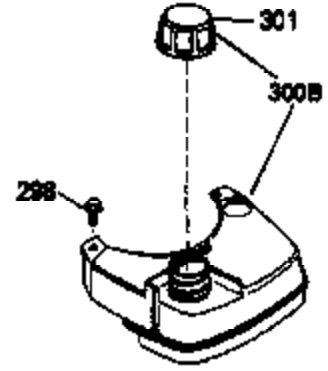

ILLUSTRATION SHOWS TYPICAL PARTS ONLY. ORDER BY PART NUMBER. PARTS NOT LISTED ARE SUPPLIED BY OEM.
VIEW 2 OF 3

Ref #	Part Number	Qty	Description
92	650815	1	Belleville Washer
238	650806	2	Screw, 10-32 x 5/8"
245	34340	1	Air Cleaner Filter
287	650884	2	Screw, 8-32 x 1/2"
301	33032	1	Fuel Cap
341	35016	1	Fuel Tank Bracket
342A	650665	1	Screw, 1/4-15 x 3/4"
342	650735	1	Screw, 10-24 x 3/8"
370	550223	1	Name Decal
370A	34346	1	Instruction Decal
390	590688	1	Rewind Starter