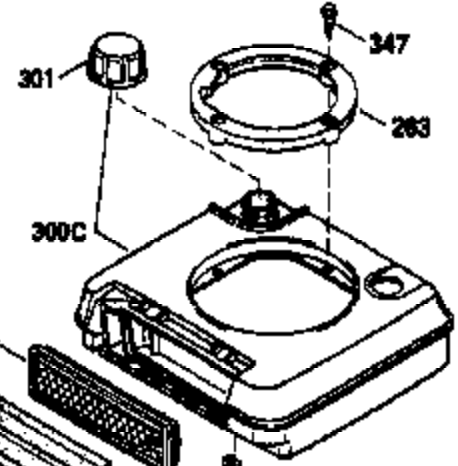

ILLUSTRATION SHOWS TYPICAL PARTS ONLY. ORDER BY PART NUMBER. PARTS NOT LISTED ARE SUPPLIED BY OEM.
VIEW 2 OF 3

Ref #	Part Number	Qty	Description
92	650815	1	Belleville Washer
238	650806	2	Screw, 10-32 x 5/8"
245	34340	1	Air Cleaner Filter
287	650884	2	Screw, 8-32 x 1/2"
301	33032	1	Fuel Cap
341	35016	1	Fuel Tank Bracket
342A	650665	1	Screw, 1/4-15 x 3/4"
342	650735	1	Screw, 10-24 x 3/8"
370	550223	1	Name Decal
370A	34346	1	Instruction Decal
390	590688	1	Rewind Starter