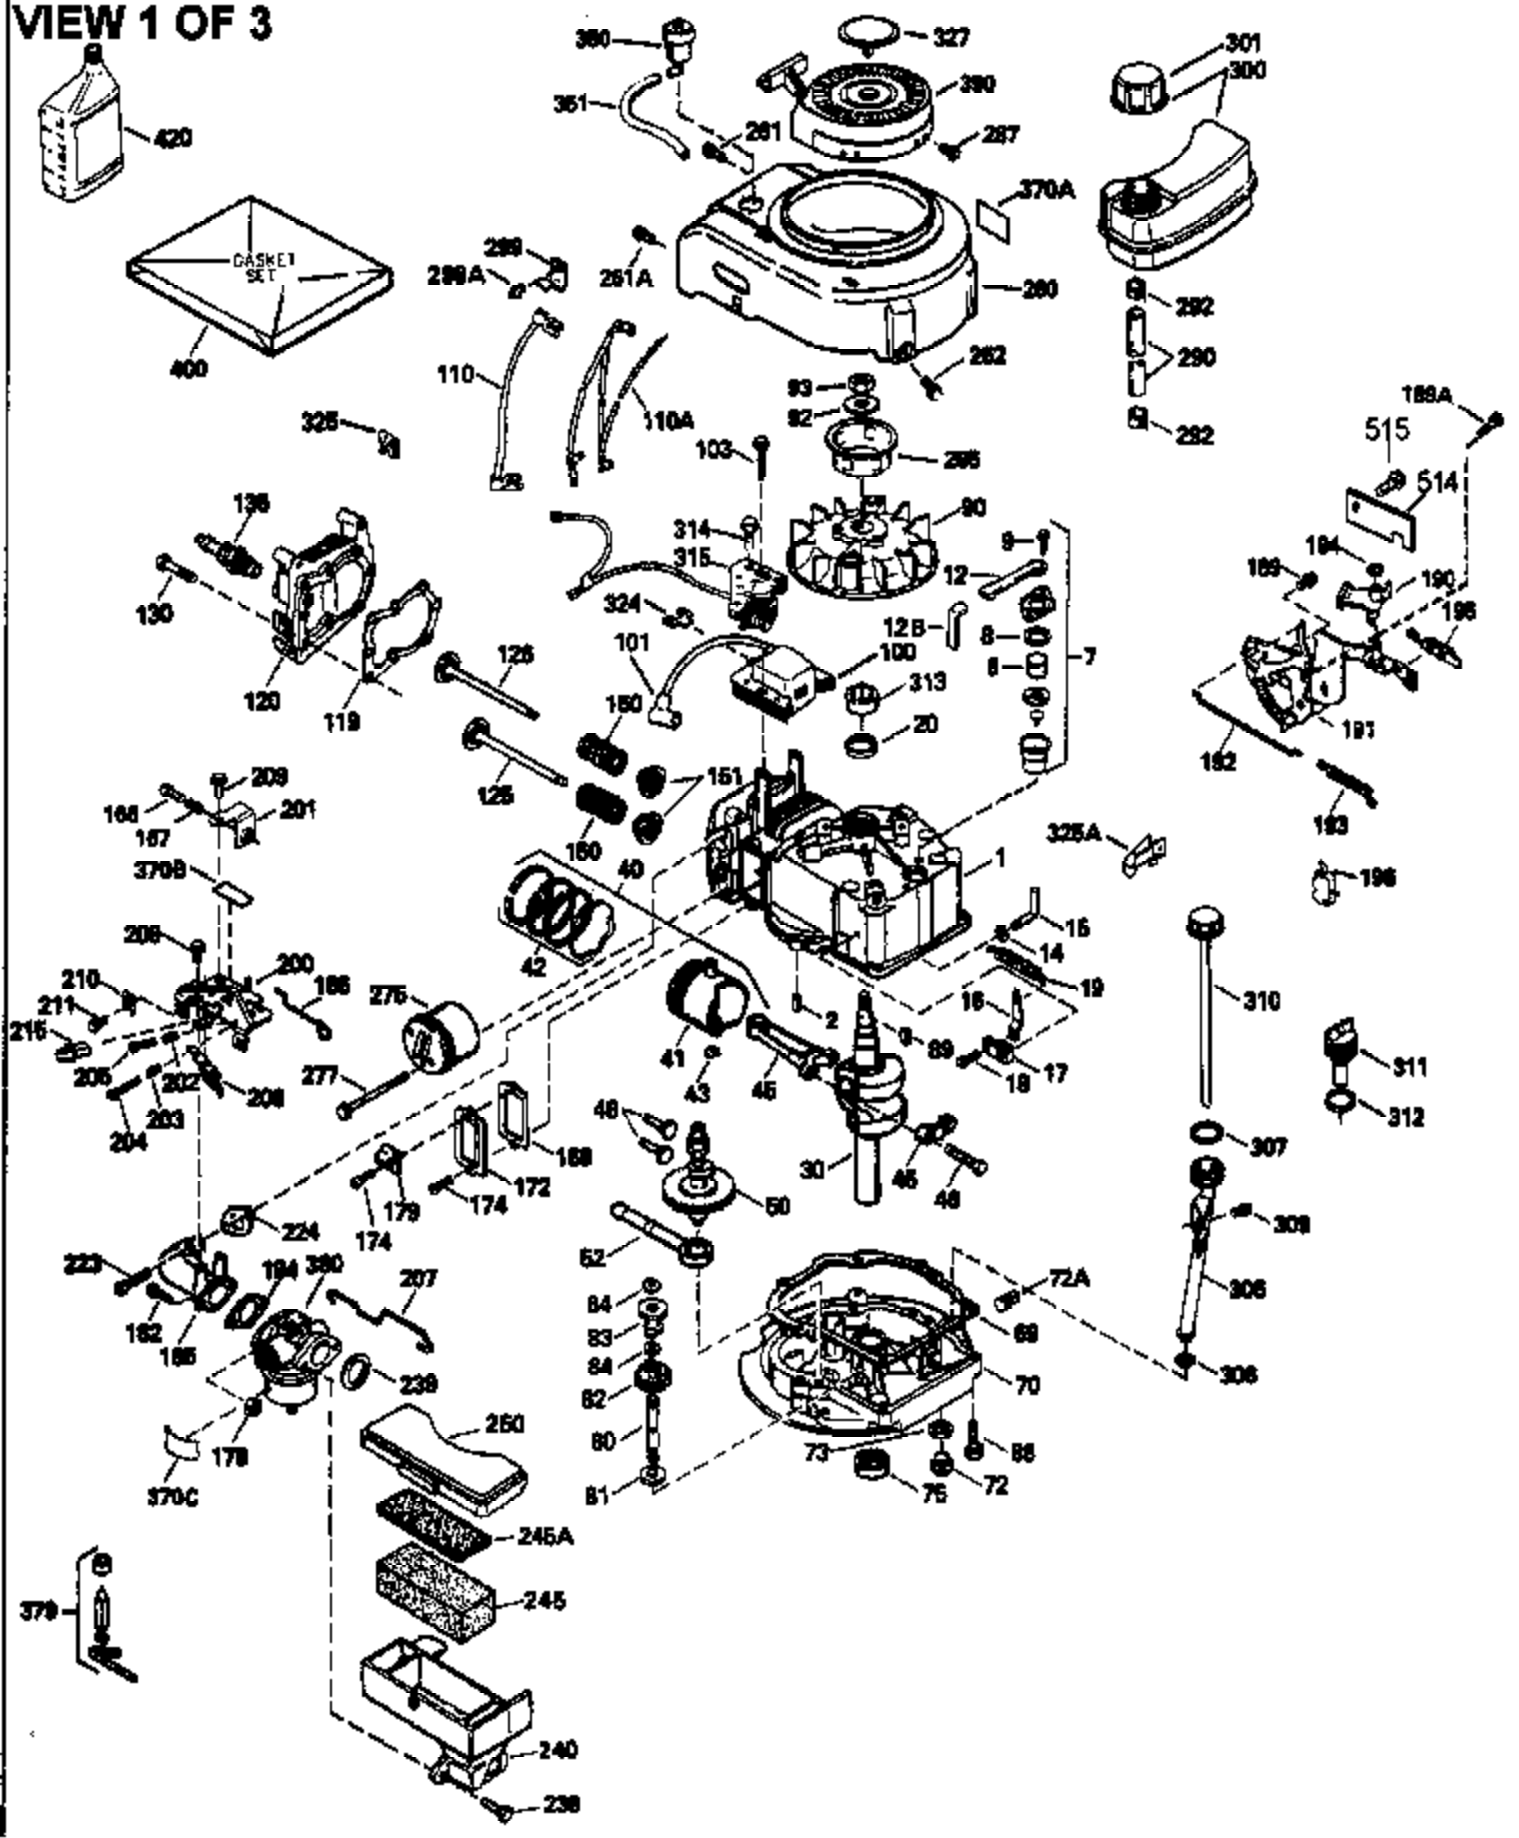

ILLUSTRATION SHOWS TYPICAL PARTS ONLY. ORDER BY PART NUMBER. PARTS NOT LISTED ARE SUPPLIED BY OEM.

VIEW 1 OF 3