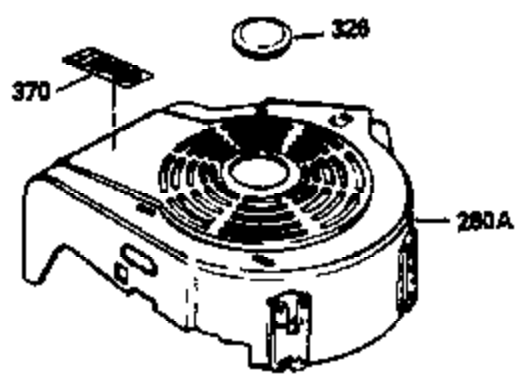

ILLUSTRATION SHOWS TYPICAL PARTS ONLY. ORDER BY PART NUMBER. PARTS NOT LISTED ARE SUPPLIED BY OEM.
VIEW 2 OF 3

Ref #	Part Number	Qty	Description
92	650815	1	Belleville Washer
238	650806	2	Screw, 10-32 x 5/8"
245	34340	1	Air Cleaner Filter
287	650884	2	Screw, 8-32 x 1/2"
301	33032	1	Fuel Cap
341	35016	1	Fuel Tank Bracket
342A	650665	1	Screw, 1/4-15 x 3/4"
342	650735	1	Screw, 10-24 x 3/8"
370	550223	1	Name Decal
370A	34346	1	Instruction Decal
390	590688	1	Rewind Starter