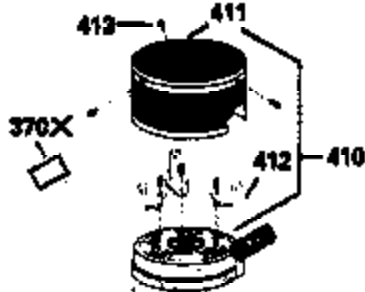

Ref #	Part Number	Qty	Description
225	35043	1	Carburetor Tube
235	35533	1	Air Cleaner Elbow Fitting
238	650940	2	Screw, 10-32 x 7/16"
242	34699	1	Air Cleaner Bracket
245	34782	1	Air Cleaner Filter
245A	34783	1	Air Cleaner Filter
250	35535	1	Air Cleaner Cover
287	650926	2	Screw, 8-32 x 21/64"
298	28763	3	Screw, 10-32 x 35/64"
301	33032	1	Fuel Cap

ILLUSTRATION SHOWS TYPICAL PARTS ONLY. ORDER BY PART NUMBER. PARTS NOT LISTED ARE SUPPLIED BY OEM.

VIEW 3 OF 3