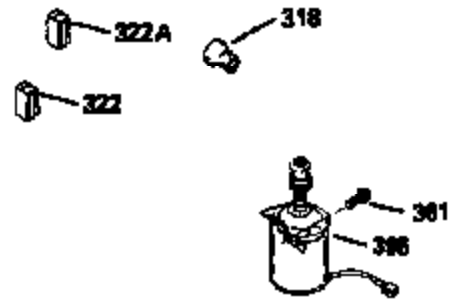

Ref #	Part Number	Qty	Description
225	35043	1	Carburetor Tube
235	35533	1	Air Cleaner Elbow Fitting
238	650940	2	Screw, 10-32 x 7/16"
242	34699	1	Air Cleaner Bracket
245	34782	1	Air Cleaner Filter
245A	34783	1	Air Cleaner Filter
250	35535	1	Air Cleaner Cover
287	650926	2	Screw, 8-32 x 21/64"
298	28763	3	Screw, 10-32 x 35/64"
301	33032	1	Fuel Cap

ILLUSTRATION SHOWS TYPICAL PARTS ONLY. ORDER BY PART NUMBER. PARTS NOT LISTED ARE SUPPLIED BY OEM.

VIEW 3 OF 3