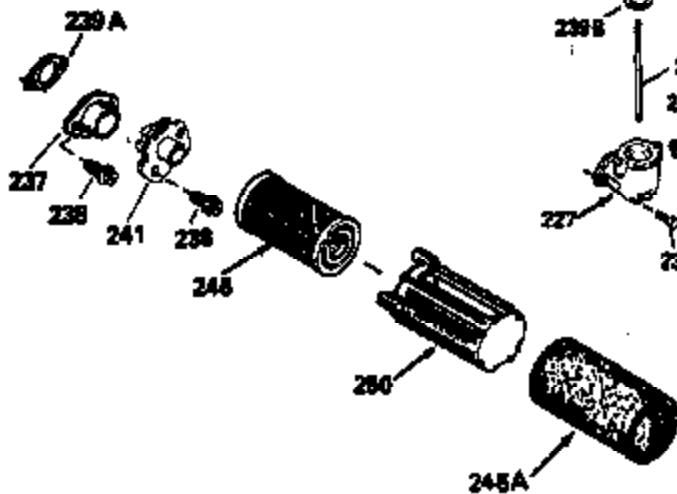

Ref #	Part Number	Qty	Description
225	35043	1	Carburetor Tube
235	35533	1	Air Cleaner Elbow Fitting
238	650940	2	Screw, 10-32 x 7/16"
242	34699	1	Air Cleaner Bracket
245	34782	1	Air Cleaner Filter
245A	34783	1	Air Cleaner Filter
250	35535	1	Air Cleaner Cover
287	650926	2	Screw, 8-32 x 21/64"
298	28763	3	Screw, 10-32 x 35/64"
301	33032	1	Fuel Cap

ILLUSTRATION SHOWS TYPICAL PARTS ONLY. ORDER BY PART NUMBER. PARTS NOT LISTED ARE SUPPLIED BY OEM.

VIEW 3 OF 3