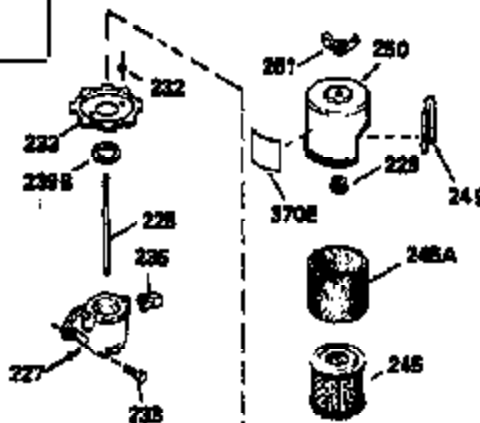

Ref #	Part Number	Qty	Description
225	35043	1	Carburetor Tube
235	35533	1	Air Cleaner Elbow Fitting
238	650940	2	Screw, 10-32 x 7/16"
242	34699	1	Air Cleaner Bracket
245	34782	1	Air Cleaner Filter
245A	34783	1	Air Cleaner Filter
250	35535	1	Air Cleaner Cover
287	650926	2	Screw, 8-32 x 21/64"
298	28763	3	Screw, 10-32 x 35/64"
301	33032	1	Fuel Cap

ILLUSTRATION SHOWS TYPICAL PARTS ONLY. ORDER BY PART NUMBER. PARTS NOT LISTED ARE SUPPLIED BY OEM.

VIEW 3 OF 3