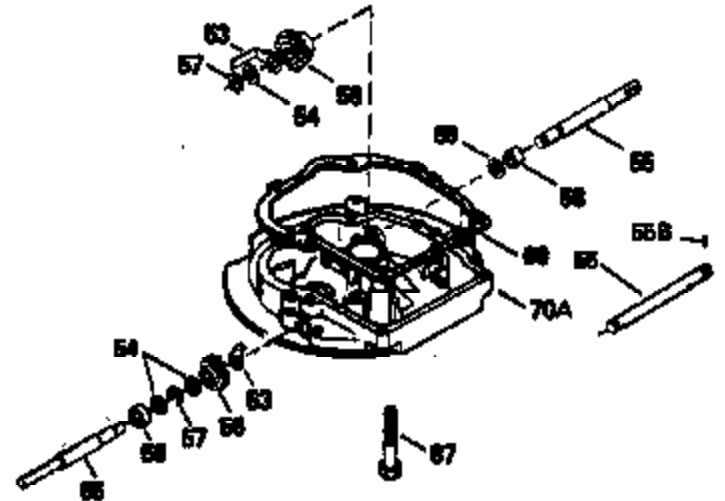

Ref #	Part Number	Qty	Description
225	35043	1	Carburetor Tube
235	35533	1	Air Cleaner Elbow Fitting
238	650940	2	Screw, 10-32 x 7/16"
242	34699	1	Air Cleaner Bracket
245	34782	1	Air Cleaner Filter
245A	34783	1	Air Cleaner Filter
250	35535	1	Air Cleaner Cover
287	650926	2	Screw, 8-32 x 21/64"
298	28763	3	Screw, 10-32 x 35/64"
301	33032	1	Fuel Cap

ILLUSTRATION SHOWS TYPICAL PARTS ONLY. ORDER BY PART NUMBER. PARTS NOT LISTED ARE SUPPLIED BY OEM.

VIEW 3 OF 3