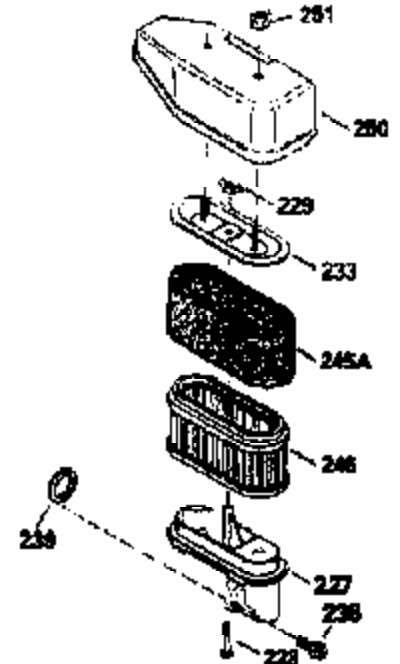

Ref #	Part Number	Qty	Description
225	35043	1	Carburetor Tube
235	35533	1	Air Cleaner Elbow Fitting
238	650940	2	Screw, 10-32 x 7/16"
242	34699	1	Air Cleaner Bracket
245	34782	1	Air Cleaner Filter
245A	34783	1	Air Cleaner Filter
250	35535	1	Air Cleaner Cover
287	650926	2	Screw, 8-32 x 21/64"
298	28763	3	Screw, 10-32 x 35/64"
301	33032	1	Fuel Cap

ILLUSTRATION SHOWS TYPICAL PARTS ONLY. ORDER BY PART NUMBER. PARTS NOT LISTED ARE SUPPLIED BY OEM.

VIEW 3 OF 3