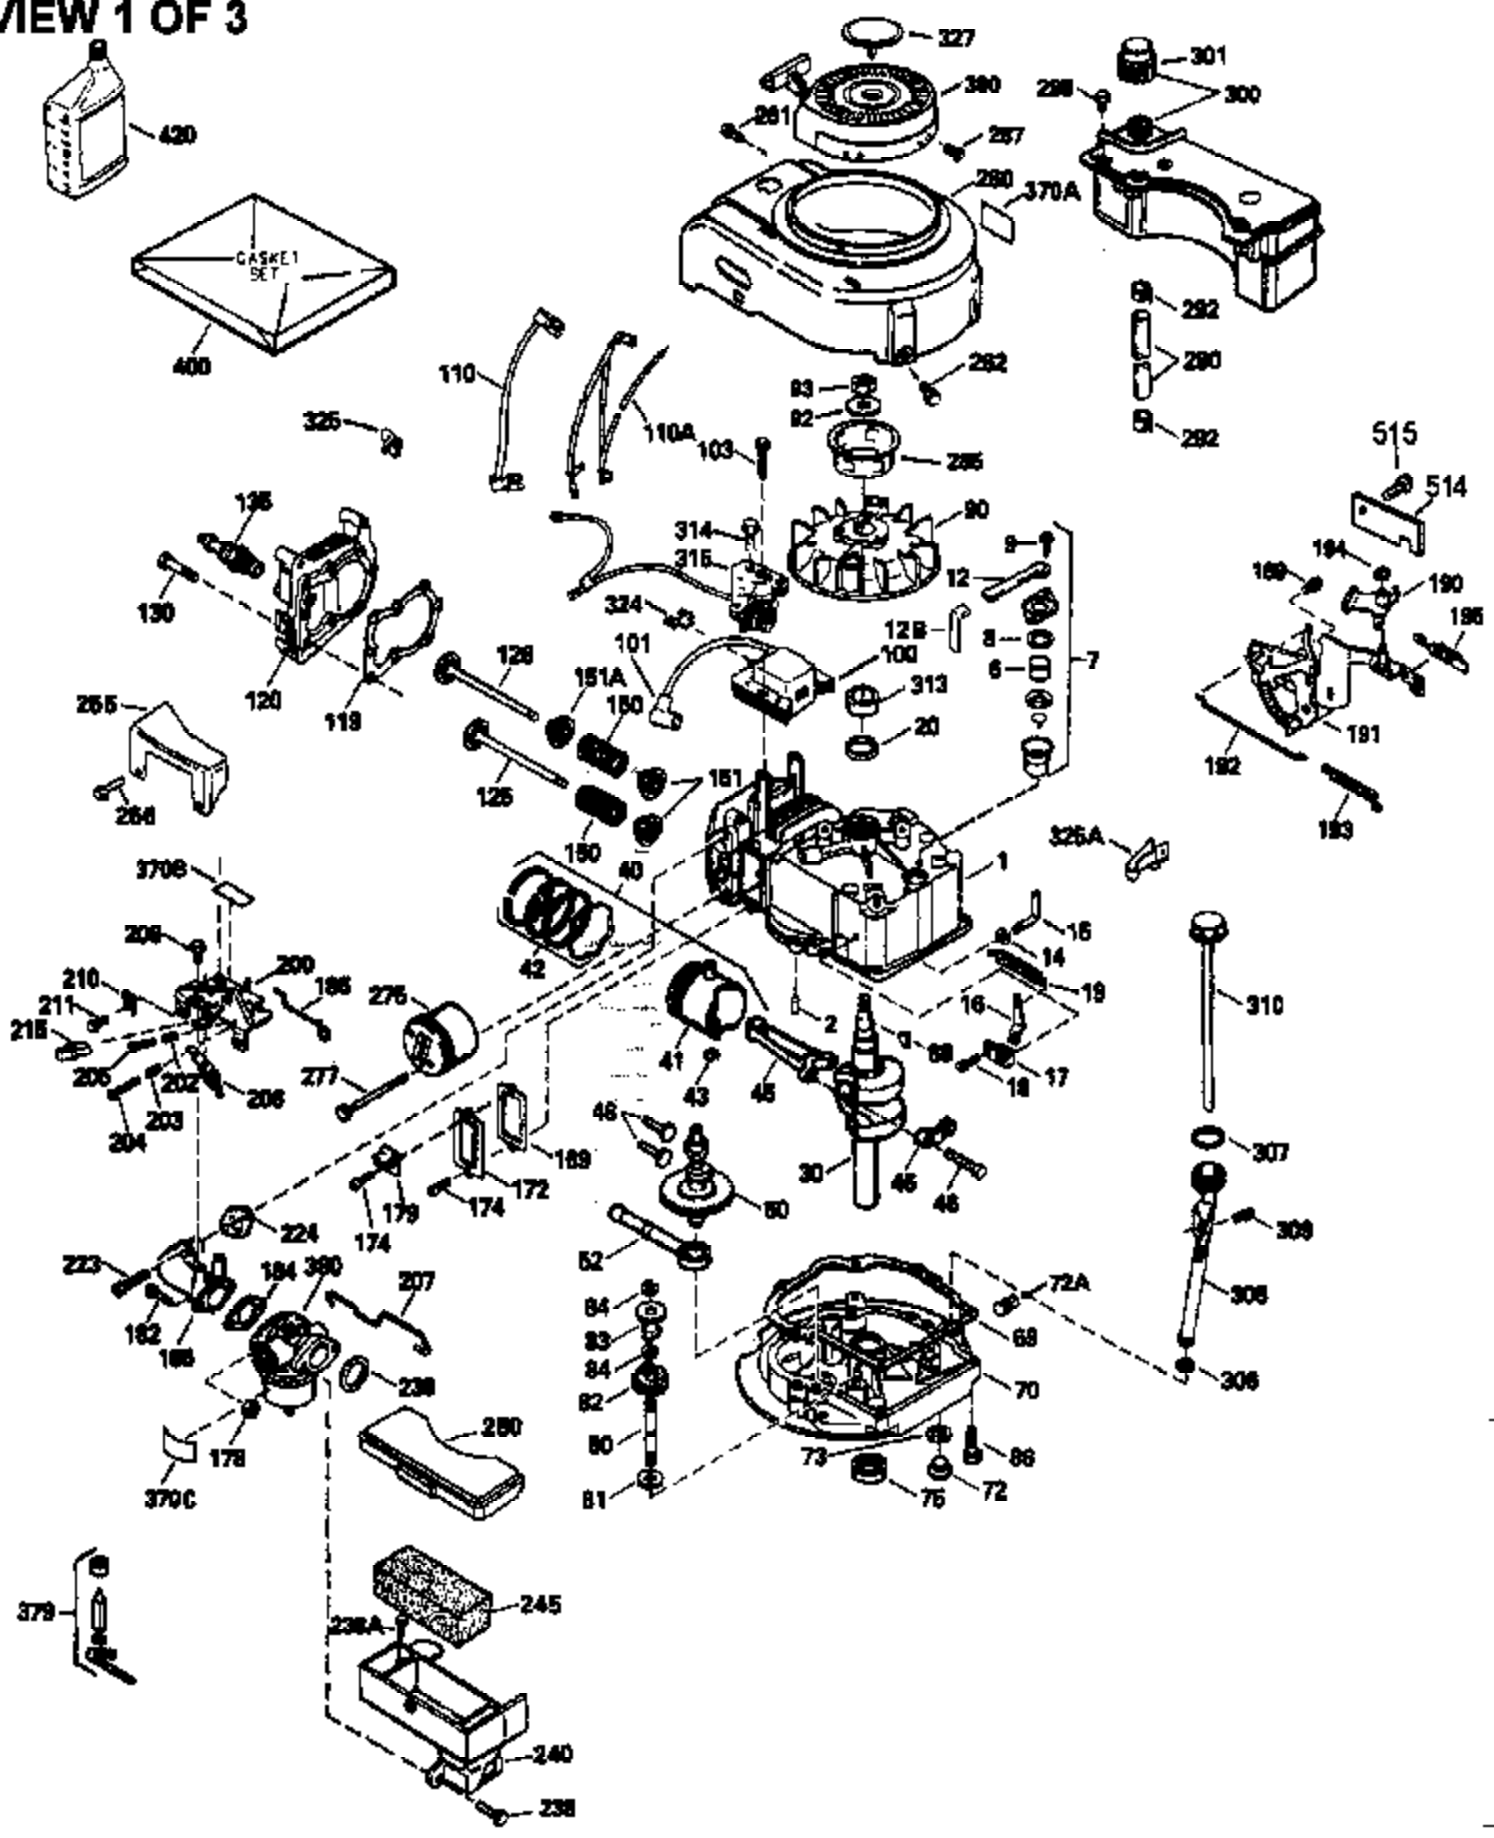

VIEW 1 OF 3

Ref #	Part Number	Qty	Description
1	35010		Cylinder (Incl. 2 & 20)(2-5/8" Bore)
2	26727		Pin, Dowel
6	33734		Element, Breather
7	34214A		Breather Ass'y. (Incl. 6, 8, 9, 12 , & 12A)
8	33735		* Gasket, Breather
9	30200		Screw, 10-24 x 9/16"
12	35496		Tube, Breather
14	28277		Washer, Flat
15	31513		Rod, Governor
16	31383A		Lever, Governor
17	31335		Clamp, Governor lever
18	650548		Screw, 8-32 x 5/16"
19	31361		Spring, Extension
20	32600		Seal, Oil
30	34470B		Crankshaft
40	35544		Piston, Pin & Ring Set (Std.) (2-5/8" Bore)
40	35545		Piston, Pin & Ring Set (.010" OS)
40	35546		Piston, Pin & Ring Set (.020" OS)
41	35541		Piston & Pin Ass'y. (Incl. 43)(Std.) (2-5/8")
41	35542		Piston & Pin Ass'y. (Incl. 43) (.010" OS)
41	35543		Piston & Pin Ass'y. (Incl. 43) (.020" OS)
42	35547		Ring Set (Std.) (2-5/8" Bore)
42	35548		Ring Set (.010" OS)
42	35549		Ring Set (.020" OS)
43	20381		Ring, Piston pin retaining
45	32875		Rod Assy., Connecting (Incl. 46)
46	32610A		Bolt, Connecting rod
48	27241		Lifter, Valve
50	33553		Camshaft (MCR)
52	29914		Oil Pump Assy.
69	35261		* Gasket, Mounting flange
72	30572		Plug, Oil drain (Incl. 73)
72A	9556		Oil Drain Plug
73	28833		* Drain Plug Gasket (Not req. W/plastic plug)
75	26208		Seal, Oil
80	30574		Shaft, Governor
81	30590A		Washer, Flat
82	30591		Gear Assy., Governor (Incl. 81)
83	30588A		Spool, Governor
84	29193		Ring, Retaining
86	650488		Screw, 1/4-20 x 1-1/4"
89	610961		Flywheel Key
90	611123		Flywheel
92	650815		Washer, Belleville
93	650816		Nut, Flywheel
100	34443A		Solid State Ignition
100	730207		Magneto-to-Solid State Conv. Kit (Includes solid state module, solid state flywheel key, and instructions.) (Use as required on external ignition engines only.)
101	610118		Cover, Spark plug (Use as required)
103	650814		Screw, Torx T-15, 10-24 x 1"
110	34231		Ground Wire
118	730194		Rope Guide Kit (Use as required)
119	33015A		* Gasket, Head
120	34342		Head, Cylinder
125	29314B		Intake Valve (Std.) (Incl. 151) (Conventional Ports)
125	29315C		Intake Valve (1/32" OS) (Incl. 151) (Conventional Ports)