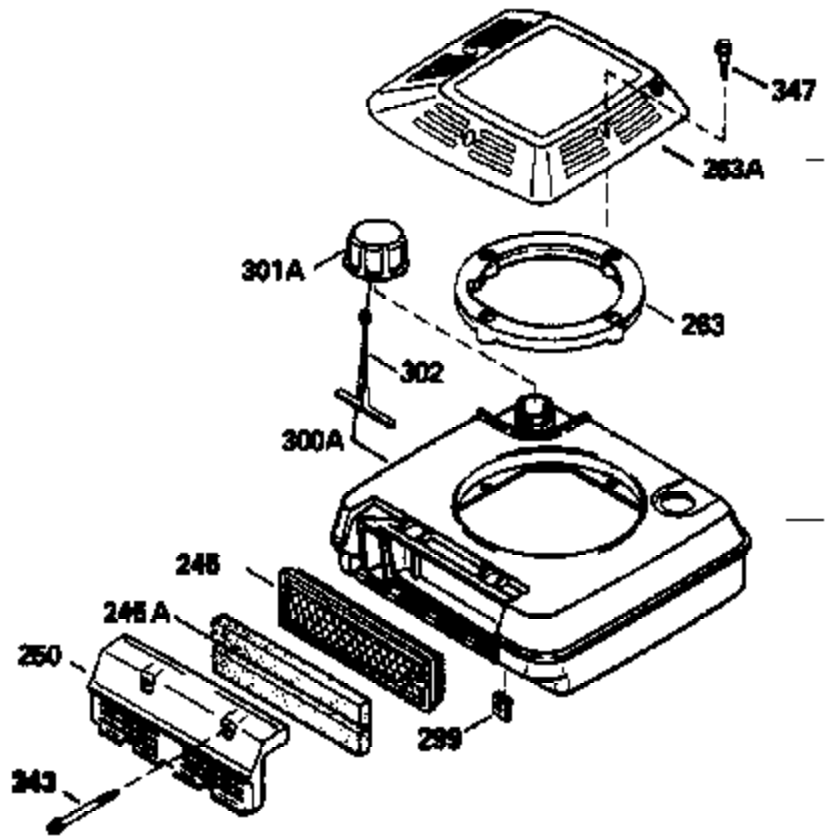

VIEW 2 OF 3

Ref #	Part Number	Qty	Description
118	730194		Rope Guide Kit (Use as required)
167	650688		Screw, 10-32 x 1" (Drilled thru)
168	32924		Spring, Speed adjusting screw
201	33150		Bracket, Over-ride
237	32971		Adapter, Air cleaner
238	650709		Screw, 10-32 x 7/16"
239A	35815		Gasket, Air cleaner
245F	35500		Filter, Air cleaner
246E	35435		Filter, Pre-air (Use as required)
247C	35505		Clamp, Air cleaner tube
248	35504		Tube, Air cleaner
250E	35503		Cover, Air cleaner
260B	35497		Housing, Blower
263	35502		Ring, Shroud
287A	650735		Screw, 10-24 x 3/8" (Use as required)
287A			Pop Rivet (3/16" Dia.) (Purchase locally)
287B	650884		Screw, 8-32 x 1/2"
299	650900		Clip, "U" type nut, 10-32
300C	35501A		Shroud & Tank Ass'y. (Incl. 299 & 301 A)
301A	35355		Fuel Cap (Use as required)
347	650898		Screw, 10-32 x 27/32"
370H	34387		Decal, Instruction (Optional)
370J	34870		Decal, Instruction (Optional)
390B	590635		Rewind Starter (Refer to Division 5, Section C, page 34 or Fiche 8A, Grid G-5 for breakdown)
425	730571		Starter Muff Kit (Incl.370J,426,427)(Opt.)
426	32203		Starter Air Cleaner (Optional)
427	32204		Starter Air Cleaner Bracket (Optional)
436	611006		Stator Plate Ass'y.(Incl.377,378,437, 442-448)
437	30551		Spring, Breaker box cover
438	610947		Cover, Dust
439	610955		Gasket, Stator cover
440	30992		Cam, Breaker
442	610385		Washer
443	610408		Nut, 8-32
444	29181		Breaker Fastening Screw & Washer
445	610593		Condenser Fastening Screw
446	33356		Terminal, Ground