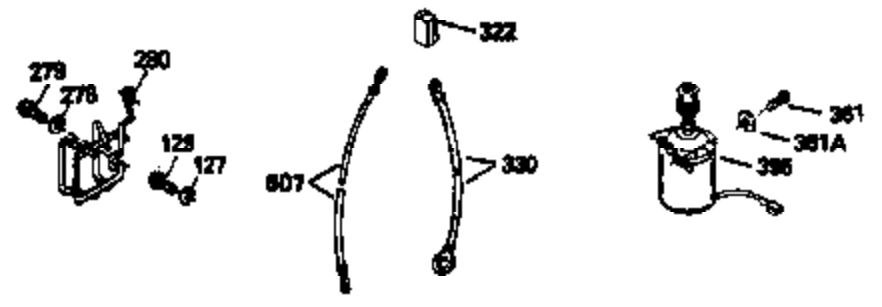

ILLUSTRATION SHOWS TYPICAL PARTS ONLY. ORDER BY PART NUMBER. PARTS NOT LISTED ARE SUPPLIED BY OEM.

VIEW 3 OF 3

Ref #	Part Number	Qty	Description
19	31386		Spring, Governor
53	31745		Washer, Tang
54	31787		Washer, Flat
55	31748		Shaft, P.T.O. (Incl. 54)
56	31746		Gear, Worm, Left-hand helix
57	31749		Ring, Retaining
58	31744		Seal, Oil
59	31747		Washer, Flat
69	35261		* Gasket, Mounting flange
70A	33521D		Flange Ass'y. (Incl.58,72,72A,73,75,8 0,311)
87	650492		Screw, 1/4-20 x 2-1/4"
92	650815		Washer, Belleville
182	6201		Screw, 1/4-28 x 7/8"
185	31384A		Pipe, Intake (Incl. 224)
186	34337		Link, Governor spring
223	650451		Screw, 1/4-20 x 1"
237	32971		Adapter, Air cleaner
238	650709		Screw, 10-32 x 7/16"
239A	35815		Gasket, Air cleaner
243A	650899		Screw, 10-32 x 2-3/32"
245B	35500		Filter, Air cleaner
246D	35435		Filter, Pre-Air (Optional)
275A	35603		Muffler (Incl. 277)
276	33753		Plate, Locking
277A	30063		Screw, Torx T-30, 1/4-20 x 1/2" (Use as req.)
277	650795		Screw, 1/4-20 x 2-1/4" (Use as requir ed)
370G	34387		Decal, Instruction (Optional)
410	730574		Opt.Debris Screen Kit (Incl.370G,411, 412,413)
411	35596		Debris Screen (Optional)
412	35597		Debris Screen Bracket (Optional)
413	650910		Screw, 8-32 x 1/4 (Optional)
415	730162		Muffler Adapter Kit(In.274,277A)(Use as req.)