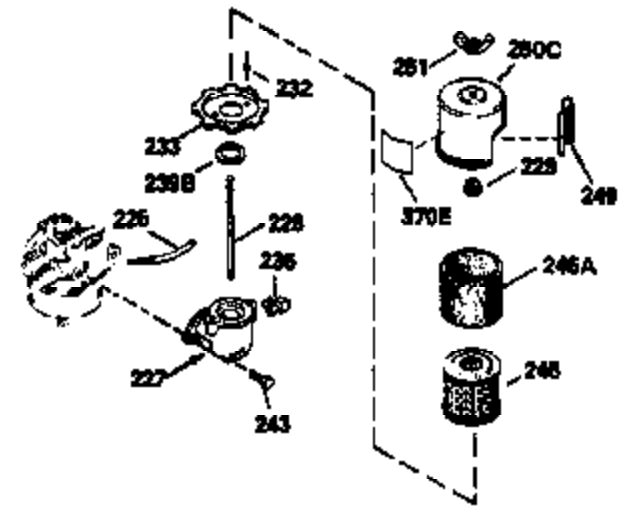

ILLUSTRATION SHOWS TYPICAL PARTS ONLY. ORDER BY PART NUMBER. PARTS NOT LISTED ARE SUPPLIED BY OEM.

VIEW 3 OF 3

Ref #	Part Number	Qty	Description
19	31386		Spring, Governor
53	31745		Washer, Tang
54	31787		Washer, Flat
55	31748		Shaft, P.T.O. (Incl. 54)
56	31746		Gear, Worm, Left-hand helix
57	31749		Ring, Retaining
58	31744		Seal, Oil
59	31747		Washer, Flat
69	35261		* Gasket, Mounting flange
70A	33521D		Flange Ass'y. (Incl.58,72,72A,73,75,8 0,311)
87	650492		Screw, 1/4-20 x 2-1/4"
92	650815		Washer, Belleville
182	6201		Screw, 1/4-28 x 7/8"
185	31384A		Pipe, Intake (Incl. 224)
186	34337		Link, Governor spring
223	650451		Screw, 1/4-20 x 1"
237	32971		Adapter, Air cleaner
238	650709		Screw, 10-32 x 7/16"
239A	35815		Gasket, Air cleaner
243A	650899		Screw, 10-32 x 2-3/32"
245B	35500		Filter, Air cleaner
246D	35435		Filter, Pre-Air (Optional)
275A	35603		Muffler (Incl. 277)
276	33753		Plate, Locking
277A	30063		Screw, Torx T-30, 1/4-20 x 1/2" (Use as req.)
277	650795		Screw, 1/4-20 x 2-1/4" (Use as requir ed)
370G	34387		Decal, Instruction (Optional)
410	730574		Opt.Debris Screen Kit (Incl.370G,411, 412,413)
411	35596		Debris Screen (Optional)
412	35597		Debris Screen Bracket (Optional)
413	650910		Screw, 8-32 x 1/4 (Optional)
415	730162		Muffler Adapter Kit(In.274,277A)(Use as req.)