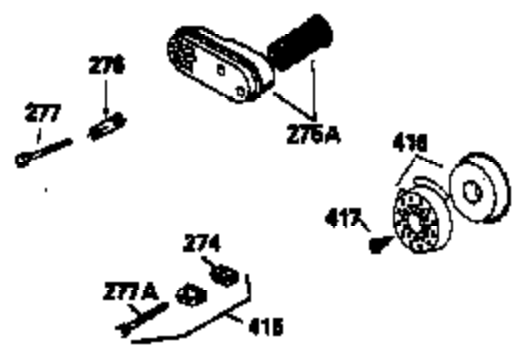

ILLUSTRATION SHOWS TYPICAL PARTS ONLY. ORDER BY PART NUMBER. PARTS NOT LISTED ARE SUPPLIED BY OEM.

VIEW 3 OF 3

Ref #	Part Number	Qty	Description
19	31386		Spring, Governor
53	31745		Washer, Tang
54	31787		Washer, Flat
55	31748		Shaft, P.T.O. (Incl. 54)
56	31746		Gear, Worm, Left-hand helix
57	31749		Ring, Retaining
58	31744		Seal, Oil
59	31747		Washer, Flat
69	35261		* Gasket, Mounting flange
70A	33521D		Flange Ass'y. (Incl.58,72,72A,73,75,8 0,311)
87	650492		Screw, 1/4-20 x 2-1/4"
92	650815		Washer, Belleville
182	6201		Screw, 1/4-28 x 7/8"
185	31384A		Pipe, Intake (Incl. 224)
186	34337		Link, Governor spring
223	650451		Screw, 1/4-20 x 1"
237	32971		Adapter, Air cleaner
238	650709		Screw, 10-32 x 7/16"
239A	35815		Gasket, Air cleaner
243A	650899		Screw, 10-32 x 2-3/32"
245B	35500		Filter, Air cleaner
246D	35435		Filter, Pre-Air (Optional)
275A	35603		Muffler (Incl. 277)
276	33753		Plate, Locking
277A	30063		Screw, Torx T-30, 1/4-20 x 1/2" (Use as req.)
277	650795		Screw, 1/4-20 x 2-1/4" (Use as requir ed)
370G	34387		Decal, Instruction (Optional)
410	730574		Opt.Debris Screen Kit (Incl.370G,411, 412,413)
411	35596		Debris Screen (Optional)
412	35597		Debris Screen Bracket (Optional)
413	650910		Screw, 8-32 x 1/4 (Optional)
415	730162		Muffler Adapter Kit(In.274,277A)(Use as req.)