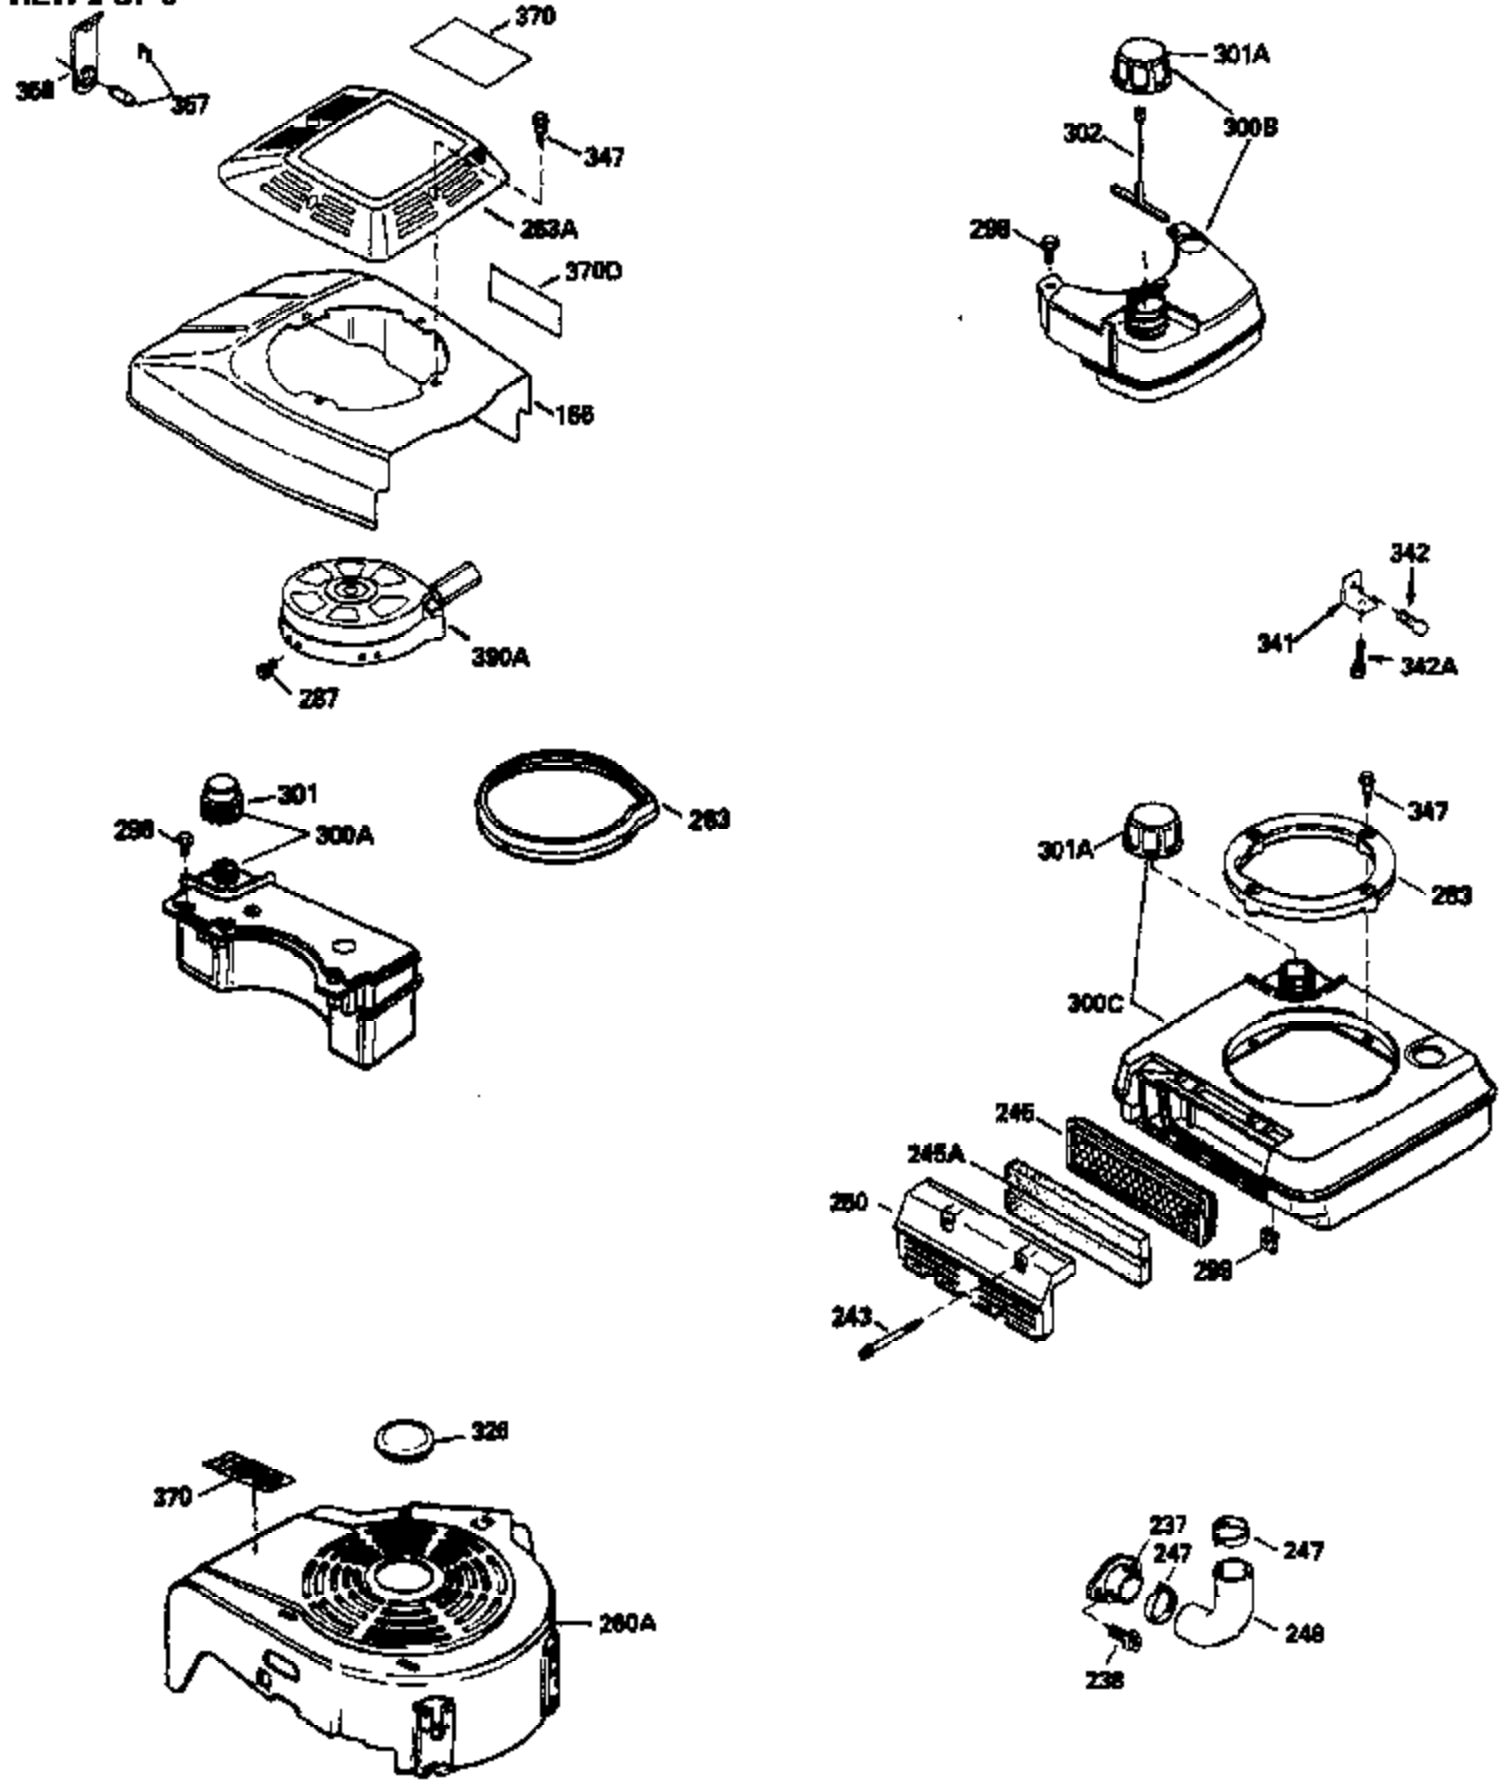

ILLUSTRATION SHOWS TYPICAL PARTS ONLY. ORDER BY PART NUMBER. PARTS NOT LISTED ARE SUPPLIED BY OEM.

VIEW 2 OF 3

Ref #	Part Number	Qty	Description
243A	650899		Screw, 10-32 x 2-3/32"
246B	35705		Filter, Pre-air (Optional)
246D	35435		Filter, Pre-Air (Optional)
247	35505		Clamp, Air cleaner tube
248	35504		Tube, Air cleaner
250B	35503		Cover, Air cleaner
263	35502		Ring, Shroud
287	650884		Screw, 8-32 x 1/2"
299	650900		Clip, "U" type nut, 10-32
300C	35501A		Shroud & Tank Ass'y. (Incl. 299 & 301 A)
301A	35355		Fuel Cap (Use as required)
347	650898		Screw, 10-32 x 27/32"
370G	34387		Decal, Instruction (Optional)