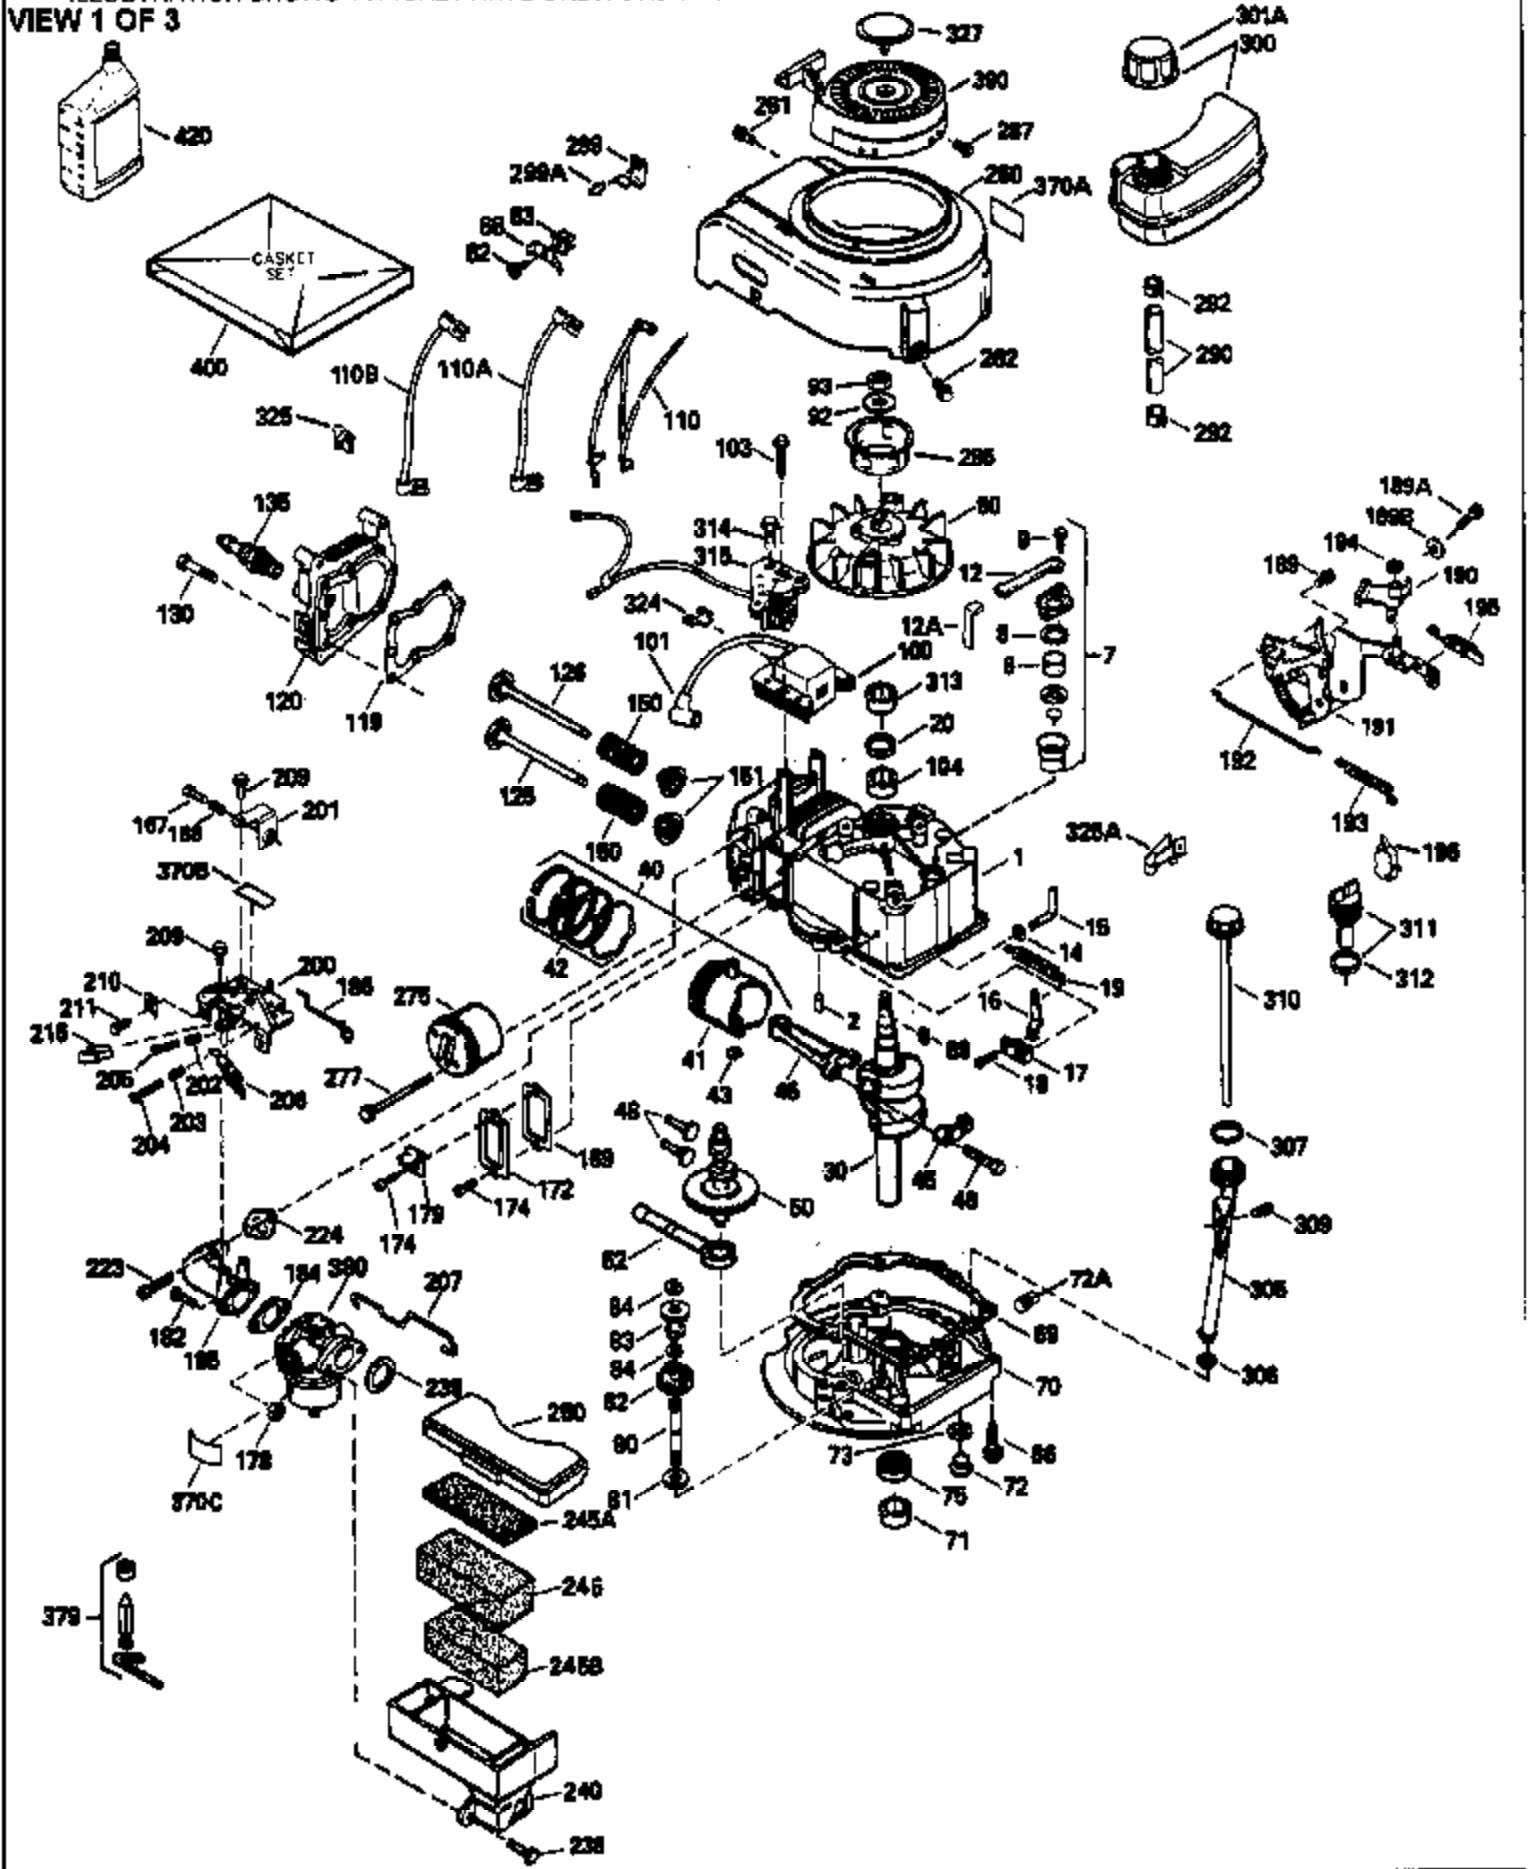

ILLUSTRATION SHOWS TYPICAL PARTS ONLY. ORDER BY PART NUMBER. PARTS NOT LISTED ARE SUPPLIED BY OEM.
VIEW 1 OF 3

Ref #	Part Number	Qty	Description
1	35513		Cylinder (Incl. 2 & 20) (2-5/8" Bore)
2	26727		Pin, Dowel
6	33734		Element, Breather
7	34214A		Breather Assy. (Incl. 6, 8, 9, 12 & 1 2A)
8	33735		* Gasket, Breather
9	30200		Screw, 10-24 x 9/16"
12	35496		Tube, Breather
14	28277		Washer, Flat
15	30589		Rod, Governor (Incl. 14)
16	31383A		Lever, Governor
17	31335		Clamp, Governor lever
18	650548		Screw, 8-32 x 5/16"
19	31361		Spring, Extension
20	32600		Seal, Oil
30	34570A		Crankshaft
40	35544		Piston, Pin & Ring Set (Std.) (2-5/8" Bore)
40	35545		Piston, Pin & Ring Set (.010" OS)
40	35546		Piston, Pin & Ring Set (.020" OS)
41	35541		Piston & Pin Ass'y. (Incl. 43)(Std.)(2-5/8")
41	35542		Piston & Pin Ass'y. (Incl. 43) (.010" OS)
41	35543		Piston & Pin Ass'y. (Incl. 43) (.020" OS)
42	35547		Ring Set (Std.) (2-5/8" Bore)
42	35548		Ring Set (.010" OS)
42	35549		Ring Set (.020" OS)
43	20381		Ring, Piston pin retaining
45	32875		Rod Assy., Connecting (Incl. 46)
46	32610A		Bolt, Connecting rod
48	27241		Lifter, Valve
50	33553		Camshaft (MCR)
52	29914		Oil Pump Assy.
69	35261		* Gasket, Mounting flange
70	34311C		Flange Ass'y. (Incl. 72, 72A, 73, 75 & 80)
72	30572		Plug, Oil drain (Incl. 73)
73	28833		* Drain Plug Gasket (Not req. W/plastic plug)
75	27897		Seal, Oil
80	30574		Shaft, Governor
81	30590A		Washer, Flat
82	30591		Gear Assy., Governor (Incl. 81)
83	30588A		Spool, Governor
84	29193		Ring, Retaining
86	650488		Screw, 1/4-20 x 1-1/4"
89	611004		Flywheel Key
90	611112		Flywheel
92	650815		Washer, Belleville
93	650816		Nut, Flywheel
100	34443A		Solid State Ignition
101	610118		Cover, Spark plug
103	650814		Screw, Torx T-15, 10-24 x 1"
110	34231		Ground Wire
119	33015A		* Gasket, Head
120	34342		Head, Cylinder
125	29314B		Intake Valve (Std.) (Incl. 151) (Conventional Ports)
125	29315C		Intake Valve (1/32" OS) (Incl. 151) (Conventional Ports)
126	29313C		Exhaust Valve (Std.) (Incl. 151) (Conventional Ports)
126	29315C		Exhaust Valve (1/32" OS) (Incl. 151) (Conventional Ports)
130	6021A		Screw, 5/16-18 x 1-1/2"
135	35395		Resistor Spark Plug (RJ19LM)
150	31672		Spring, Valve