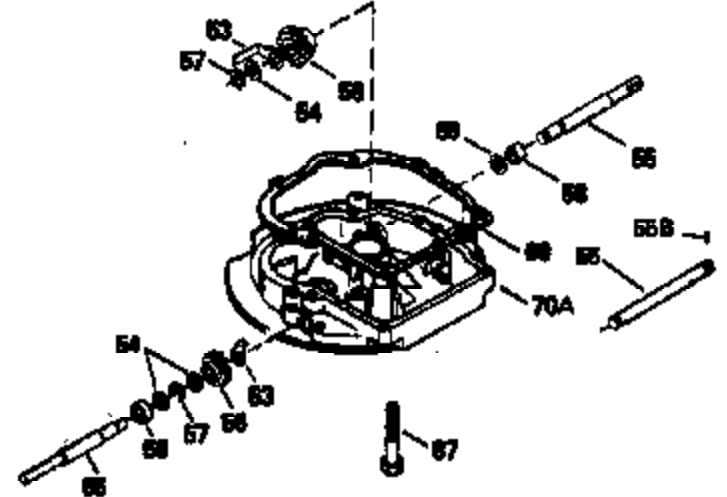

ILLUSTRATION SHOWS TYPICAL PARTS ONLY. ORDER BY PART NUMBER. PARTS NOT LISTED ARE SUPPLIED BY OEM.

VIEW 3 OF 3

Ref #	Part Number	Qty	Description
19	31361	1	Extension Spring
69	35261	1	* Mounting Flange Gasket
182	6201	2	Screw, 1/4-28 x 7/8"
185	31384A	1	Intake Pipe (Incl. 224)
186	34337	1	Governor Link
223	650451	2	Screw, 1/4-20 x 1"
245	35500	1	Air Cleaner Filter
245A	35705	1	Air Cleaner Filter
250	35503	1	Air Cleaner Cover
260	35497	1	Blower Housing
276	33753	1	Locking Plate
277	650795	2	Screw, 1/4-20 x 2-1/4"