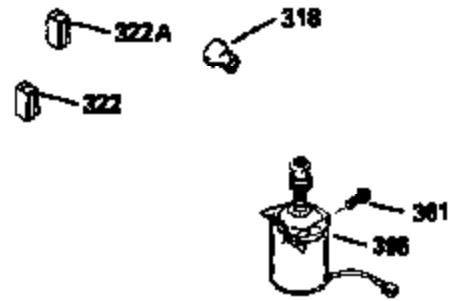

ILLUSTRATION SHOWS TYPICAL PARTS ONLY. ORDER BY PART NUMBER. PARTS NOT LISTED ARE SUPPLIED BY OEM.

VIEW 3 OF 3

Ref #	Part Number	Qty	Description
19	31361	1	Extension Spring
69	35261	1	* Mounting Flange Gasket
182	6201	2	Screw, 1/4-28 x 7/8"
185	31384A	1	Intake Pipe (Incl. 224)
186	34337	1	Governor Link
223	650451	2	Screw, 1/4-20 x 1"
245	35500	1	Air Cleaner Filter
245A	35705	1	Air Cleaner Filter
250	35503	1	Air Cleaner Cover
260	35497	1	Blower Housing
276	33753	1	Locking Plate
277	650795	2	Screw, 1/4-20 x 2-1/4"