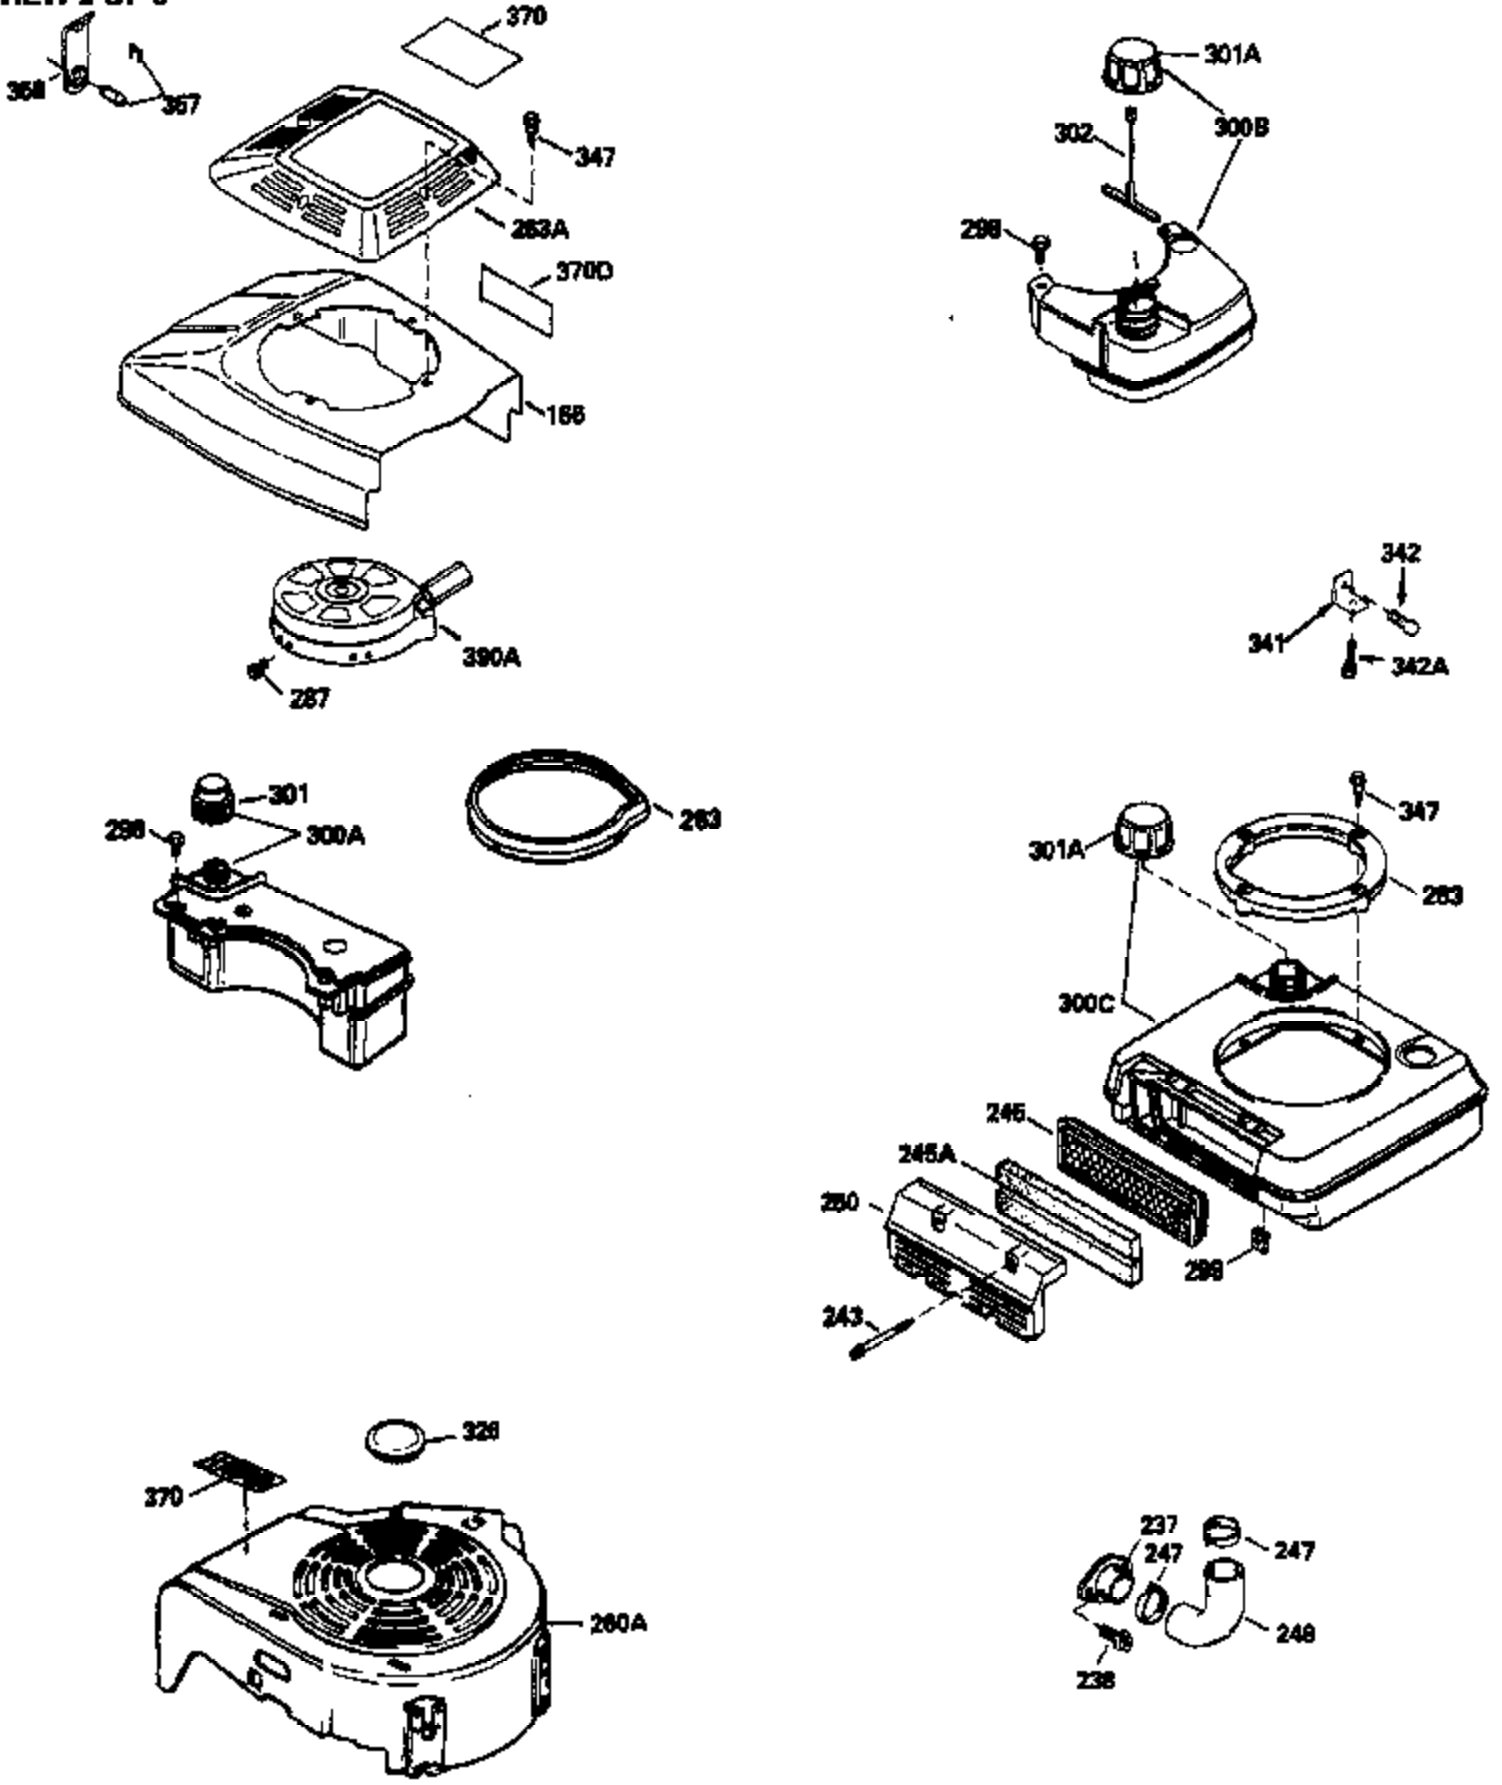

ILLUSTRATION SHOWS TYPICAL PARTS ONLY. ORDER BY PART NUMBER. PARTS NOT LISTED ARE SUPPLIED BY OEM.
VIEW 2 OF 3

Ref #	Part Number	Qty	Description
243	650899	2	Screw, 10-32 x 2-3/32"
245A	35705	1	Air Cleaner Filter
245	35500	1	Air Cleaner Filter
247	35505	2	Air Cleaner Tube Clamp
248	35504	1	Air Cleaner Tube
250	35503	1	Air Cleaner Cover
263	35502	1	Trim Ring
287	650884	2	Screw, 8-32 x 1/2"
299	650900	2	"U" Type Nut, 10-32
301	35355	1	Fuel Cap
347	650898	4	Screw, 10-32 x 27/32"
370	34144	1	Primer Decal