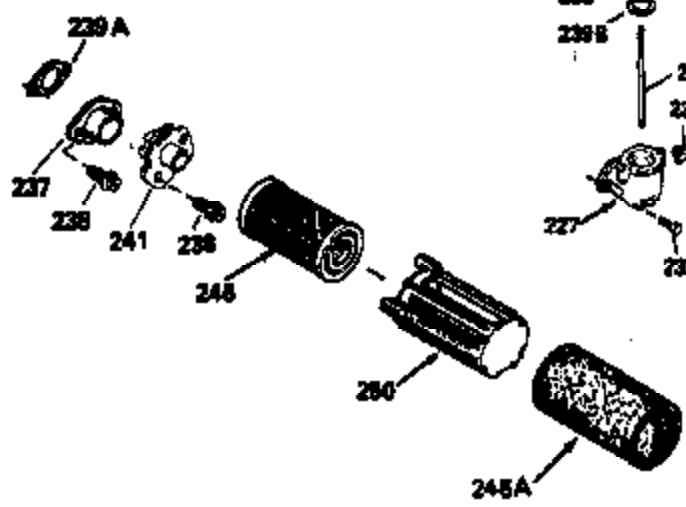

ILLUSTRATION SHOWS TYPICAL PARTS ONLY. ORDER BY PART NUMBER. PARTS NOT LISTED ARE SUPPLIED BY OEM.

VIEW 3 OF 3

Ref #	Part Number	Qty	Description
19	31361	1	Extension Spring
69	35261	1	* Mounting Flange Gasket
182	6201	2	Screw, 1/4-28 x 7/8"
185	31384A	1	Intake Pipe (Incl. 224)
186	34337	1	Governor Link
223	650451	2	Screw, 1/4-20 x 1"
245	35500	1	Air Cleaner Filter
245A	35705	1	Air Cleaner Filter
250	35503	1	Air Cleaner Cover
260	35497	1	Blower Housing
276	33753	1	Locking Plate
277	650795	2	Screw, 1/4-20 x 2-1/4"