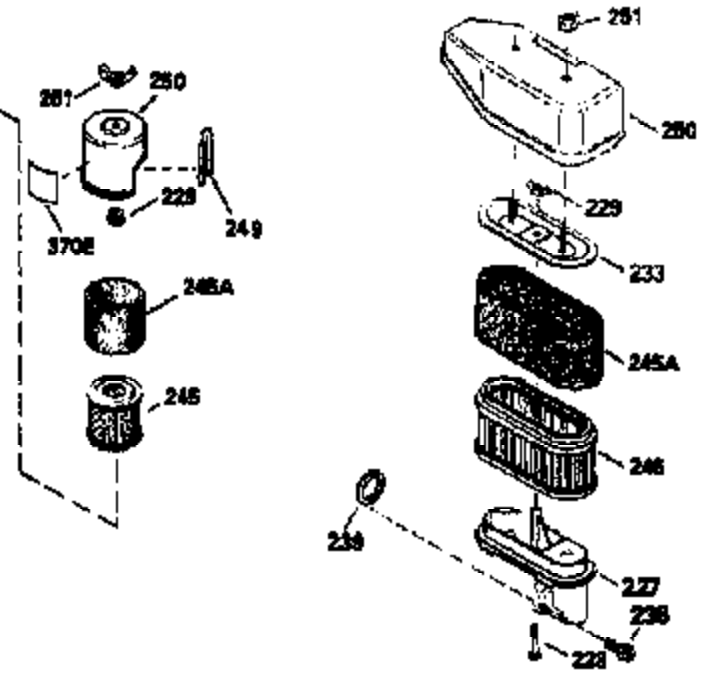

ILLUSTRATION SHOWS TYPICAL PARTS ONLY. ORDER BY PART NUMBER. PARTS NOT LISTED ARE SUPPLIED BY OEM.

VIEW 3 OF 3

Ref #	Part Number	Qty	Description
19	31361	1	Extension Spring
69	35261	1	* Mounting Flange Gasket
182	6201	2	Screw, 1/4-28 x 7/8"
185	31384A	1	Intake Pipe (Incl. 224)
186	34337	1	Governor Link
223	650451	2	Screw, 1/4-20 x 1"
245	35500	1	Air Cleaner Filter
245A	35705	1	Air Cleaner Filter
250	35503	1	Air Cleaner Cover
260	35497	1	Blower Housing
276	33753	1	Locking Plate
277	650795	2	Screw, 1/4-20 x 2-1/4"