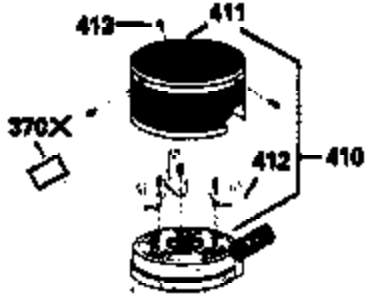

ILLUSTRATION SHOWS TYPICAL PARTS ONLY. ORDER BY PART NUMBER. PARTS NOT LISTED ARE SUPPLIED BY OEM.

VIEW 3 OF 3

Ref #	Part Number	Qty	Description
19	31361	1	Extension Spring
69	35261	1	* Mounting Flange Gasket
182	6201	2	Screw, 1/4-28 x 7/8"
185	31384A	1	Intake Pipe (Incl. 224)
186	34337	1	Governor Link
223	650451	2	Screw, 1/4-20 x 1"
245	35500	1	Air Cleaner Filter
245A	35705	1	Air Cleaner Filter
250	35503	1	Air Cleaner Cover
260	35497	1	Blower Housing
276	33753	1	Locking Plate
277	650795	2	Screw, 1/4-20 x 2-1/4"