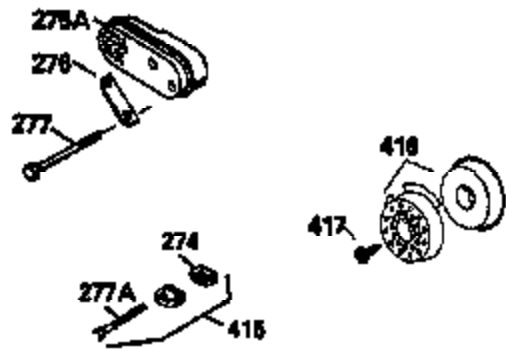

ILLUSTRATION SHOWS TYPICAL PARTS ONLY. ORDER BY PART NUMBER. PARTS NOT LISTED ARE SUPPLIED BY OEM.

VIEW 3 OF 3

Ref #	Part Number	Qty	Description
19	31361	1	Extension Spring
69	35261	1	* Mounting Flange Gasket
182	6201	2	Screw, 1/4-28 x 7/8"
185	31384A	1	Intake Pipe (Incl. 224)
186	34337	1	Governor Link
223	650451	2	Screw, 1/4-20 x 1"
245	35500	1	Air Cleaner Filter
245A	35705	1	Air Cleaner Filter
250	35503	1	Air Cleaner Cover
260	35497	1	Blower Housing
276	33753	1	Locking Plate
277	650795	2	Screw, 1/4-20 x 2-1/4"