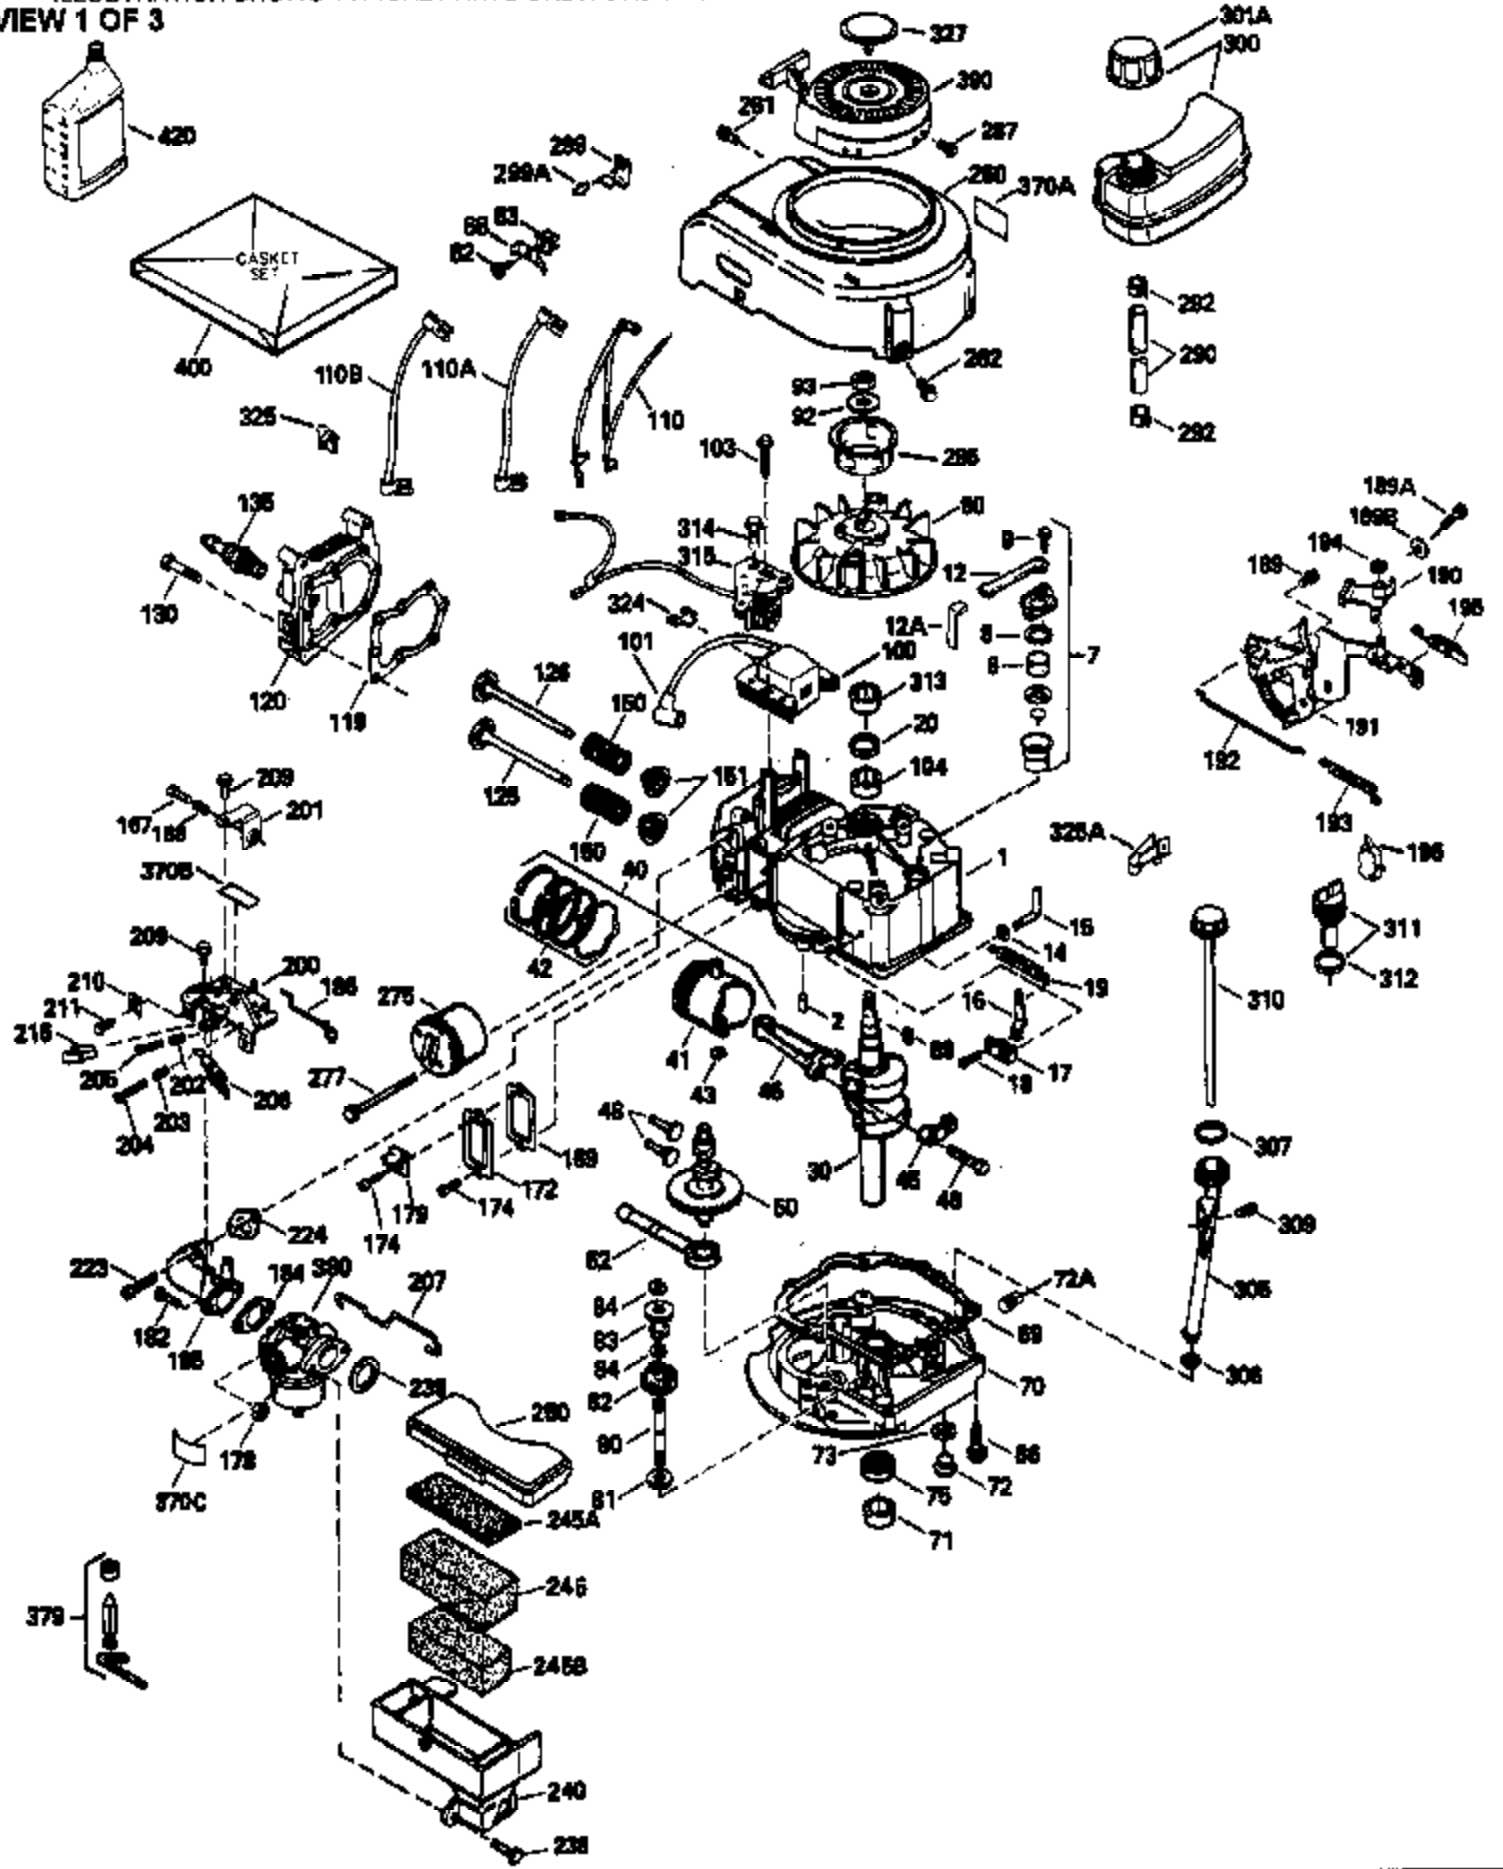

ILLUSTRATION SHOWS TYPICAL PARTS ONLY. ORDER BY PART NUMBER. PARTS NOT LISTED ARE SUPPLIED BY OEM.
VIEW 1 OF 3

Ref #	Part Number	Qty	Description
1	35513	1	Cylinder (Incl. 2 & 20)
2	26727	2	Dowel Pin
6	33734	1	Breather Element
7	34214A	1	Breather Ass'y. (Incl. 6, 8 & 9)
8	33735	1	* Breather Gasket
9	30200	2	Screw, 10-24 x 9/16"
12	35496	1	Breather Tube
14	28277	1	Washer
15	30589	1	Governor Rod (Incl. 14)
16	31383A	1	Governor Lever
17	31335	1	Governor Lever Clamp
18	650548	1	Screw, 8-32 x 5/16"
19	31361	1	Extension Spring
20	32600	1	Oil Seal
30	34570A	1	Crankshaft
40	35544A	1	Piston, Pin & Ring Set (Std.)
40	35545A	1	Piston, Pin & Ring Set (.010" OS)
40	35546	1	Piston, Pin & Ring Set (.020" OS)
41	35541	1	Piston & Pin Ass'y. (Std.) (Incl. 43)
41	35542	1	Piston & Pin Ass'y. (.010" OS) (Incl. 43)
41	35543	1	Piston & Pin Ass'y. (.020" OS) (Incl. 43)
42	35547A	1	Ring Set (Std.)
42	35548A	1	Ring Set (.010" OS)
42	35549	1	Ring Set (.020" OS)
43	20381	2	Piston Pin Retaining Ring
45	32875	1	Connecting Rod Ass'y. (Incl. 46)
46	32610A	2	Connecting Rod Bolt
48	27241	2	Valve Lifter
50	35992	1	Camshaft (MCR)
52	29914	1	Oil Pump Ass'y.
69	35261	1	* Mounting Flange Gasket
70	34311D	1	Mounting Flange (Incl.72,75,80,81,82, & 83)
72	36083	1	Oil Drain Plug
75	27897	1	Oil Seal
80	30574A	1	Governor Shaft
81	30590A	1	Washer
82	30591	1	Governor Gear Ass'y. (Incl. 81)
83	30588A	1	Governor Spool
86	650488	6	Screw, 1/4-20 x 1-1/4"
89	611004	1	Flywheel Key
90	611112	1	Flywheel
92	650815	1	Belleville Washer
93	650816	1	Flywheel Nut
100	34443A	1	Solid State Ignition
101	610118	1	Spark Plug Cover
103	650814	2	Screw, Torx T-15, 10-24 x 1"
110	36230	1	Ground Wire
119	33015A	1	* Cylinder Head Gasket
120	34342	1	Cylinder Head
125	29313C	1	Exhaust Valve (Std.) (Incl. 151)
125	29315C	1	Exhaust Valve (1/32" OS) (Incl. 151)
126	29314B	1	Intake Valve (Std.) (Incl. 151)
126	29315C	1	Intake Valve (1/32" OS) (Incl. 151)
130	6021A	8	Screw, 5/16-18 x 1-1/2"
135	35395	1	Resistor Spark Plug (RJ19LM)
150	35991	2	Valve Spring
151	31673	2	Valve Spring Cap
169	27234A	1	* Valve Cover Gasket