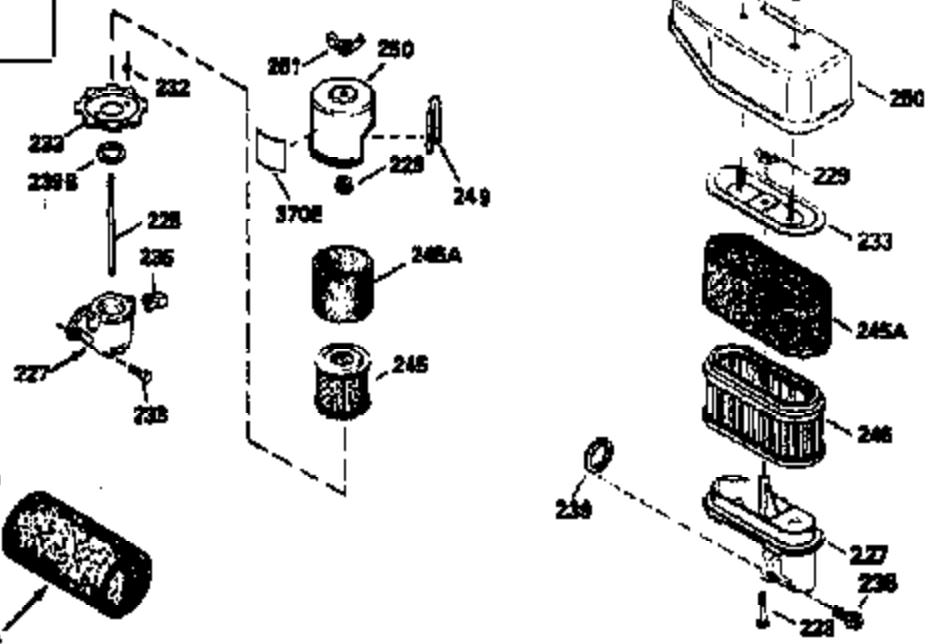

ILLUSTRATION SHOWS TYPICAL PARTS ONLY. ORDER BY PART NUMBER. PARTS NOT LISTED ARE SUPPLIED BY OEM.

VIEW 3 OF 3

Ref #	Part Number	Qty	Description
19	31361	1	Extension Spring
69	35261	1	* Mounting Flange Gasket
182	6201	2	Screw, 1/4-28 x 7/8"
185	31384A	1	Intake Pipe (Incl. 224)
186	34337	1	Governor Link
223	650451	2	Screw, 1/4-20 x 1"
245	35500	1	Air Cleaner Filter
245A	35705	1	Air Cleaner Filter
250	35503	1	Air Cleaner Cover
260	35497	1	Blower Housing
276	33753	1	Locking Plate
277	650795	2	Screw, 1/4-20 x 2-1/4"