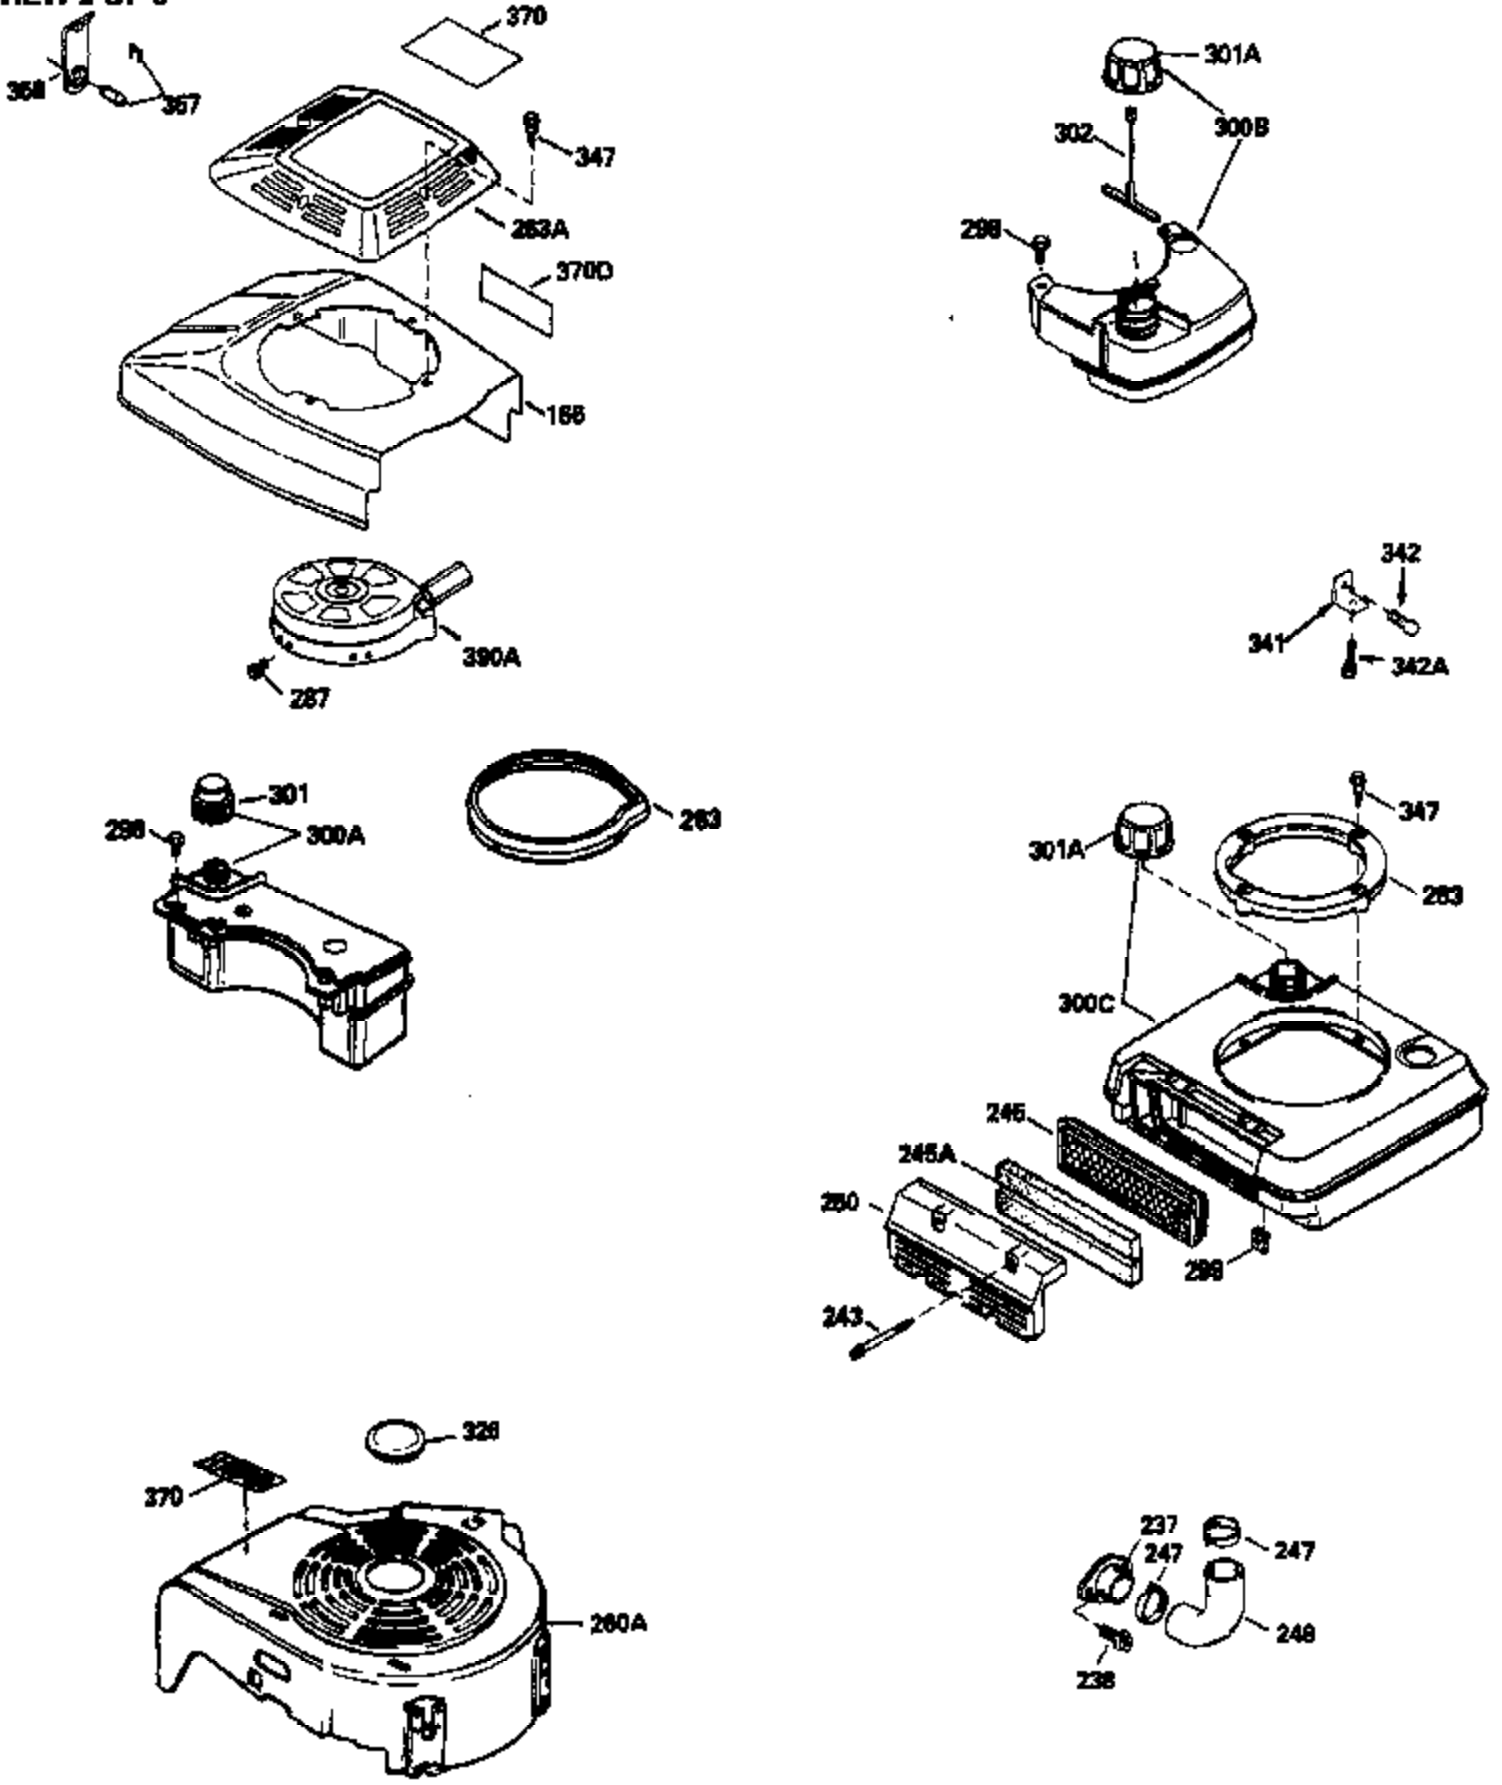

ILLUSTRATION SHOWS TYPICAL PARTS ONLY. ORDER BY PART NUMBER. PARTS NOT LISTED ARE SUPPLIED BY OEM.
VIEW 2 OF 3

Ref #	Part Number	Qty	Description
243	650899	2	Screw, 10-32 x 2-3/32"
245A	35705	1	Air Cleaner Filter
245	35500	1	Air Cleaner Filter
247	35505	2	Air Cleaner Tube Clamp
248	35504	1	Air Cleaner Tube
250	35503	1	Air Cleaner Cover
263	35502	1	Trim Ring
287	650926	2	Screw, 8-32 x 21/64"
299	650900	2	"U" Type Nut, 10-32
301	35355	1	Fuel Cap
347	650898	4	Screw, 10-32 x 27/32"
370	36260	1	Primer Decal