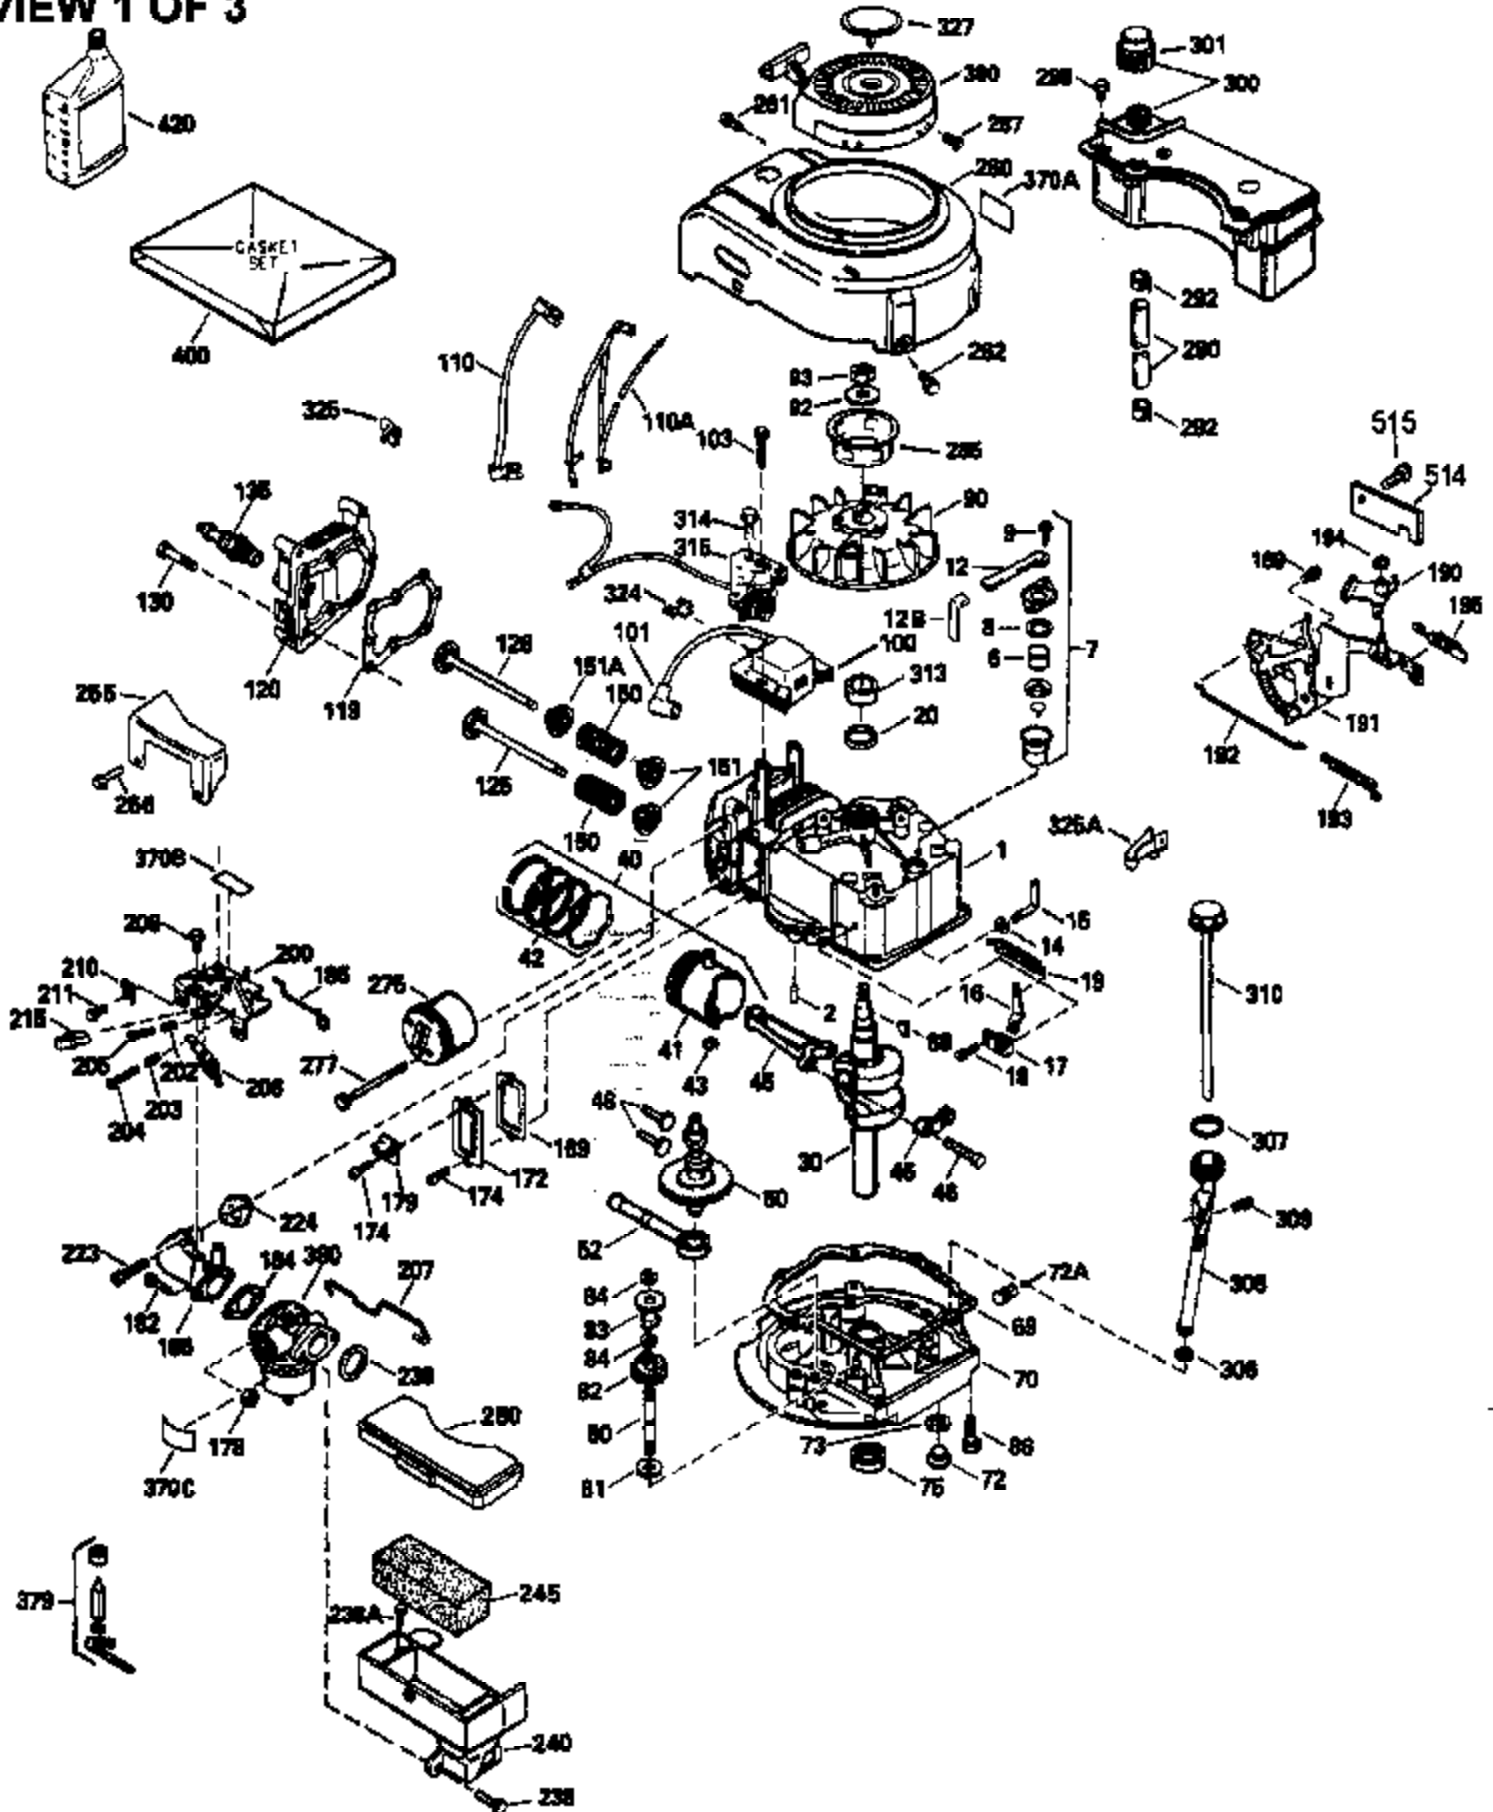

### VIEW 1 OF 3

Ref #	Part Number	Qty	Description
1	35010		Cylinder (Incl. 2 & 20)(2-5/8" Bore)
2	26727		Pin, Dowel
6	33734		Element, Breather
7	34214A		Breather Ass'y. (Incl. 6, 8, 9, 12 , & 12A)
8	33735		* Gasket, Breather
9	30200		Screw, 10-24 x 9/16"
12	35496		Tube, Breather
14	28277		Washer, Flat
15	30589		Rod, Governor (Incl. 14)
16	31383A		Lever, Governor
17	31335		Clamp, Governor lever
18	650548		Screw, 8-32 x 5/16"
19	31361		Spring, Extension
20	32600		Seal, Oil
30	35612		Crankshaft
40	35544		Piston, Pin & Ring Set (Std.) (2-5/8" Bore)
40	35545		Piston, Pin & Ring Set (.010" OS)
40	35546		Piston, Pin & Ring Set (.020" OS)
41	35541		Piston & Pin Ass'y. (Incl. 43)(Std.) (2-5/8")
41	35542		Piston & Pin Ass'y. (Incl. 43) (.010" OS)
41	35543		Piston & Pin Ass'y. (Incl. 43) (.020" OS)
42	35547		Ring Set (Std.) (2-5/8" Bore)
42	35548		Ring Set (.010" OS)
42	35549		Ring Set (.020" OS)
43	20381		Ring, Piston pin retaining
45	32875		Rod Assy., Connecting (Incl. 46)
46	32610A		Bolt, Connecting rod
48	27241		Lifter, Valve
50	33553		Camshaft (MCR)
52	29914		Oil Pump Assy.
69	35261		* Gasket, Mounting flange
70	34311C		Flange Ass'y. (Incl. 72, 72A, 73, 75 & 80)
72	30572		Plug, Oil drain (Incl. 73)
73	28833		* Drain Plug Gasket (Not req. W/plastic plug)
75	27897		Seal, Oil
80	30574		Shaft, Governor
81	30590A		Washer, Flat
82	30591		Gear Assy., Governor (Incl. 81)
83	30588A		Spool, Governor
84	29193		Ring, Retaining
86	650488		Screw, 1/4-20 x 1-1/4"
89	611004		Flywheel Key
90	611112		Flywheel
92	650815		Washer, Belleville
93	650816		Nut, Flywheel
100	34443A		Solid State Ignition
100	730207		Magneto-to-Solid State Conv. Kit (Includes solid state module, solid state flywheel key, and instructions.) (Use as required on external ignition engines only.)
101	610118		Cover, Spark plug (Use as required)
103	650814		Screw, Torx T-15, 10-24 x 1"
110	34961		Ground Wire
118	730194		Rope Guide Kit (Use as required)
119	33015A		* Gasket, Head
120	34342		Head, Cylinder
125	29314B		Intake Valve (Std.) (Incl. 151) (Conventional Ports)
125	29315C		Intake Valve (1/32" OS) (Incl. 151) (Conventional Ports)