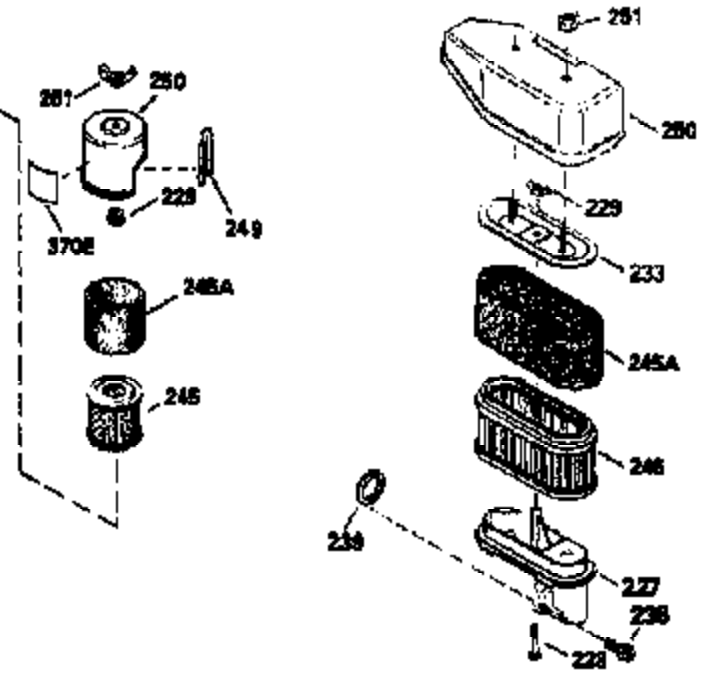

ILLUSTRATION SHOWS TYPICAL PARTS ONLY. ORDER BY PART NUMBER. PARTS NOT LISTED ARE SUPPLIED BY OEM.

VIEW 3 OF 3

Ref #	Part Number	Qty	Description
19	31361	1	Extension Spring
69	35261	1	* Mounting Flange Gasket
182	6201	2	Screw, 1/4-28 x 7/8"
185	31384A	1	Intake Pipe (Incl. 224)
186	34337	1	Governor Link
223	650451	2	Screw, 1/4-20 x 1"
245	35500	1	Air Cleaner Filter
250	35503	1	Air Cleaner Cover
260	35497	1	Blower Housing
276	33753	1	Locking Plate
277	650795	2	Screw, 1/4-20 x 2-1/4"