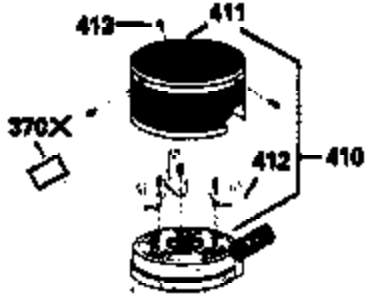

ILLUSTRATION SHOWS TYPICAL PARTS ONLY. ORDER BY PART NUMBER. PARTS NOT LISTED ARE SUPPLIED BY OEM.

VIEW 3 OF 3

Ref #	Part Number	Qty	Description
19	31361	1	Extension Spring
69	35261	1	* Mounting Flange Gasket
182	6201	2	Screw, 1/4-28 x 7/8"
185	31384A	1	Intake Pipe (Incl. 224)
186	34337	1	Governor Link
223	650451	2	Screw, 1/4-20 x 1"
245	35500	1	Air Cleaner Filter
250	35503	1	Air Cleaner Cover
260	35497	1	Blower Housing
276	33753	1	Locking Plate
277	650795	2	Screw, 1/4-20 x 2-1/4"