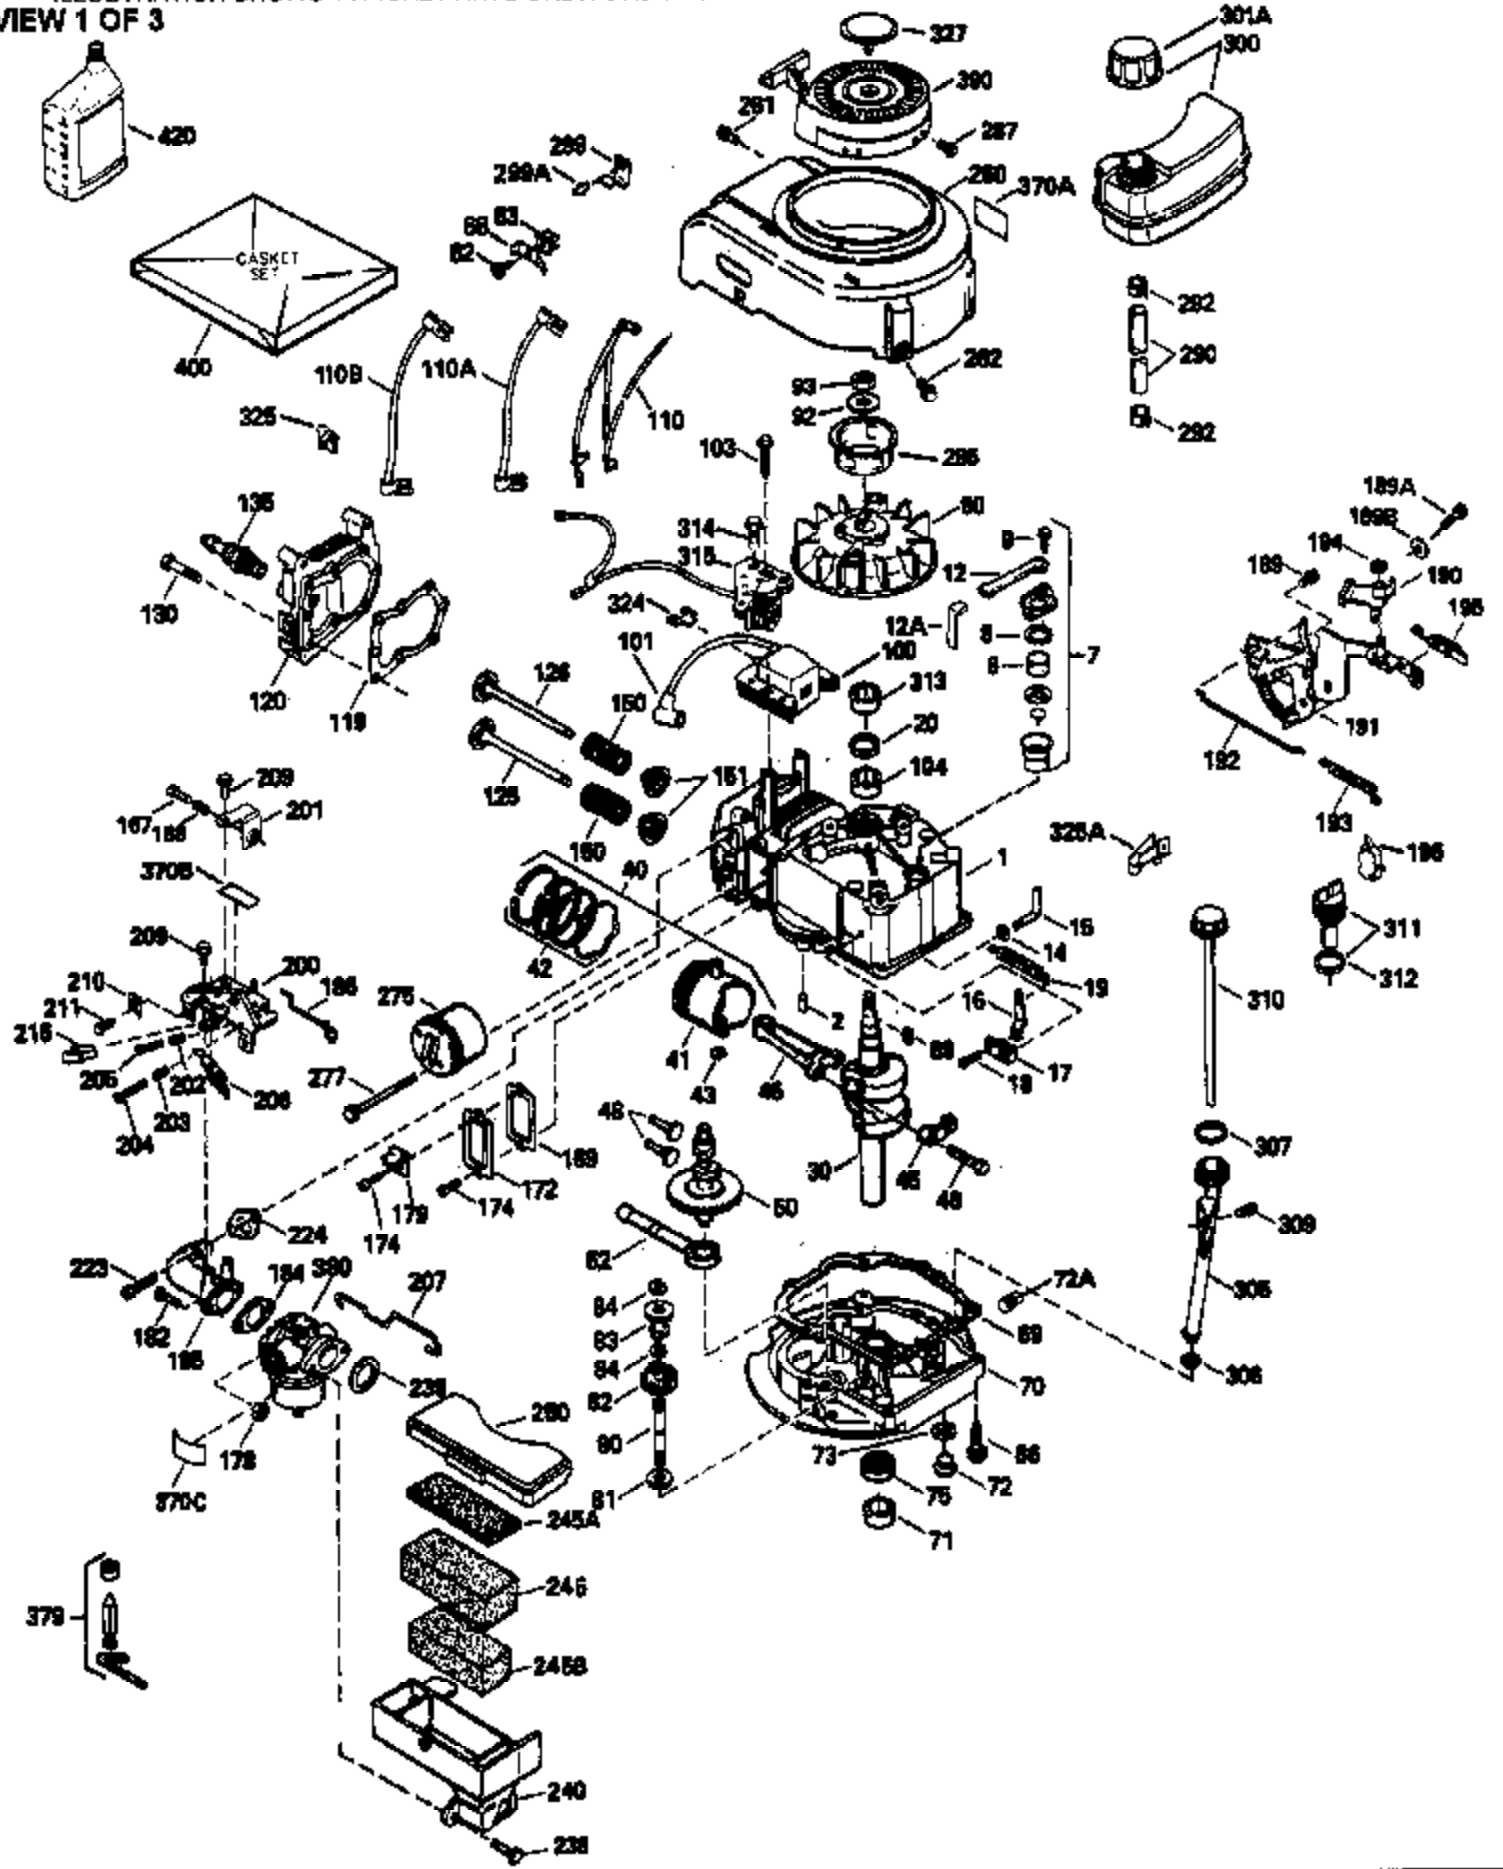

ILLUSTRATION SHOWS TYPICAL PARTS ONLY. ORDER BY PART NUMBER. PARTS NOT LISTED ARE SUPPLIED BY OEM.
VIEW 1 OF 3

Ref #	Part Number	Qty	Description
1	35010	1	Cylinder (Incl. 2 & 20)
2	26727	2	Dowel Pin
6	33734	1	Breather Element
7	34214A	1	Breather Ass'y. (Incl. 6, 8 & 9)
8	33735	1	* Breather Gasket
9	30200	2	Screw, 10-24 x 9/16"
12	35496	1	Breather Tube
14	28277	1	Washer
15	30589	1	Governor Rod (Incl. 14)
16	31383A	1	Governor Lever
17	31335	1	Governor Lever Clamp
18	650548	1	Screw, 8-32 x 5/16"
19	31361	1	Extension Spring
20	32600	1	Oil Seal
30	35612	1	Crankshaft
40	35544	1	Piston, Pin & Ring Set (Std.)
40	35545	1	Piston, Pin & Ring Set (.010" OS)
40	35546	1	Piston, Pin & Ring Set (.020" OS)
41	35541	1	Piston & Pin Ass'y. (Std.) (Incl. 43)
41	35542	1	Piston & Pin Ass'y. (.010" OS) (Incl. 43)
41	35543	1	Piston & Pin Ass'y. (.020" OS) (Incl. 43)
42	35547	1	Ring Set (Std.)
42	35548	1	Ring Set (.010" OS)
42	35549	1	Ring Set (.020" OS)
43	20381	2	Piston Pin Retaining Ring
45	32875	1	Connecting Rod Ass'y. (Incl. 46)
46	32610A	2	Connecting Rod Bolt
48	27241	2	Valve Lifter
50	33553	1	Camshaft (MCR)
52	29914	1	Oil Pump Ass'y.
69	35261	1	* Mounting Flange Gasket
70	34311C	1	Mounting Flange (Incl. 72, 75 & 80)
72	30572	1	Oil Drain Plug
75	27897	1	Oil Seal
80	30574	1	Governor Shaft
81	30590A	1	Washer
82	30591	1	Governor Gear Ass'y. (Incl. 81)
83	30588A	1	Governor Spool
84	29193	2	Retaining Ring
86	650488	6	Screw, 1/4-20 x 1-1/4"
89	611004	1	Flywheel Key
90	611112	1	Flywheel
92	650815	1	Belleville Washer
93	650816	1	Flywheel Nut
100	34443A	1	Solid State Ignition
101	610118	1	Spark Plug Cover
103	650814	2	Screw, Torx T-15, 10-24 x 1"
110	34961	1	Ground Wire
119	33015A	1	* Cylinder Head Gasket
120	34342	1	Cylinder Head
125	29313C	1	Exhaust Valve (Std.) (Incl. 151)
125	29315C	1	Exhaust Valve (1/32" OS) (Incl. 151)
126	29314B	1	Intake Valve (Std.) (Incl. 151)
126	29315C	1	Intake Valve (1/32" OS) (Incl. 151)
130	6021A	8	Screw, 5/16-18 x 1-1/2"
135	35395	1	Resistor Spark Plug (RJ19LM)
150	31672	2	Valve Spring
151	31673	2	Valve Spring Cap