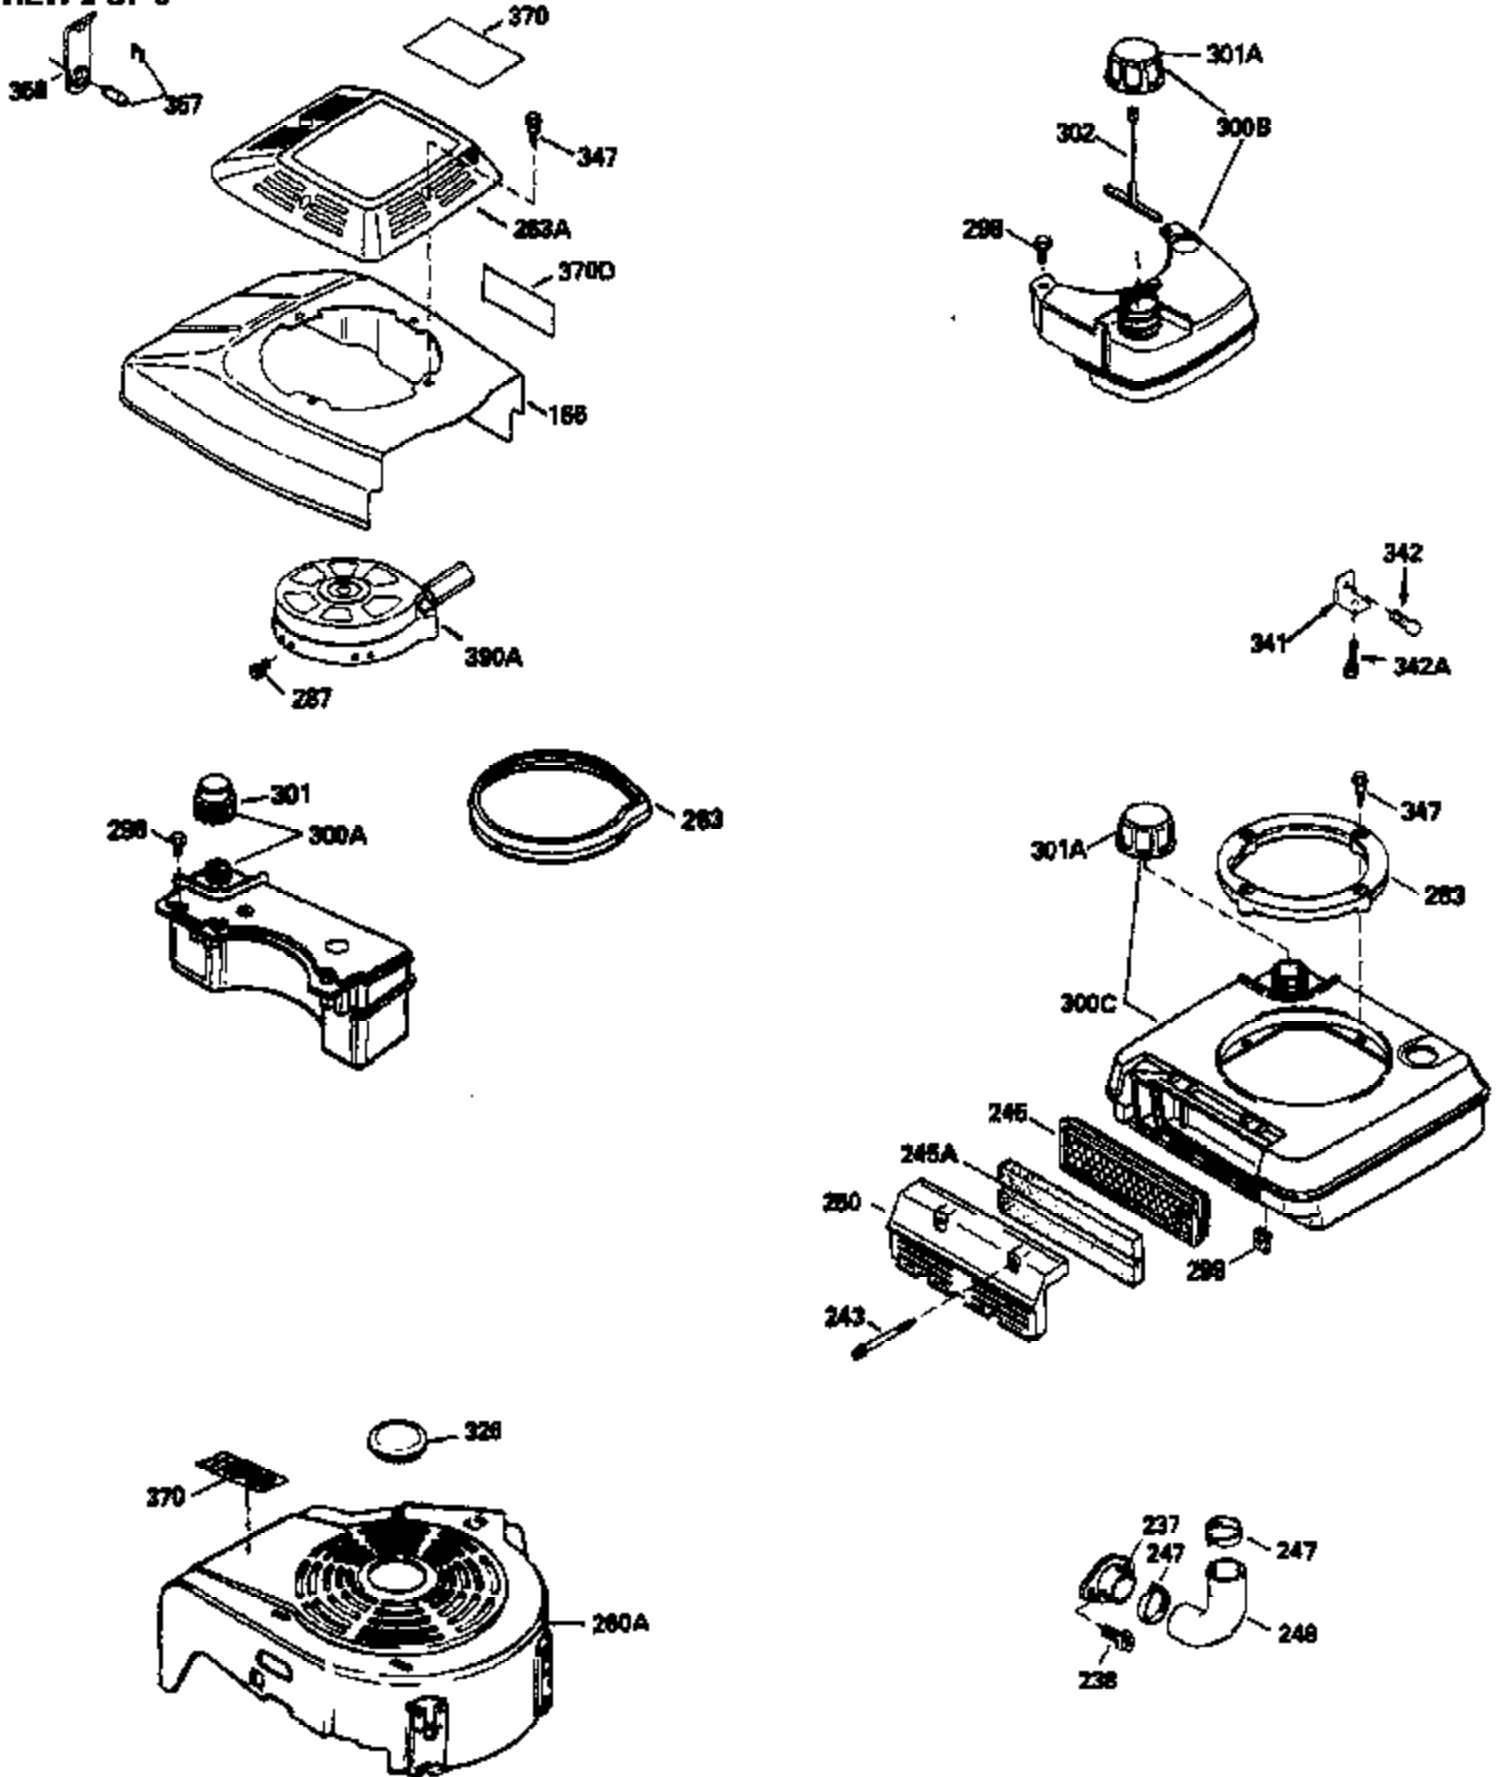

ILLUSTRATION SHOWS TYPICAL PARTS ONLY. ORDER BY PART NUMBER. PARTS NOT LISTED ARE SUPPLIED BY OEM.
VIEW 2 OF 3

Ref #	Part Number	Qty	Description
243	650899	2	Screw, 10-32 x 2-3/32"
245	35500	1	Air Cleaner Filter
247	35505	2	Air Cleaner Tube Clamp
248	35504	1	Air Cleaner Tube
250	35503	1	Air Cleaner Cover
263	35502	1	Trim Ring
287	650884	2	Screw, 8-32 x 1/2"
299	650900	2	"U" Type Nut, 10-32
301	35355	1	Fuel Cap
347	650898	4	Screw, 10-32 x 27/32"