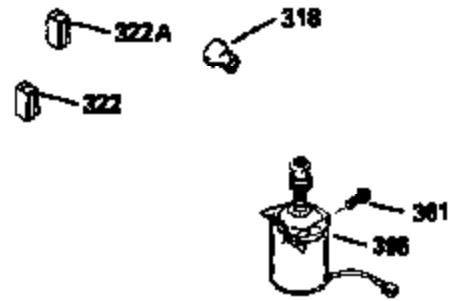

ILLUSTRATION SHOWS TYPICAL PARTS ONLY. ORDER BY PART NUMBER. PARTS NOT LISTED ARE SUPPLIED BY OEM.

VIEW 3 OF 3

Ref #	Part Number	Qty	Description
19	31361	1	Extension Spring
69	35261	1	* Mounting Flange Gasket
182	6201	2	Screw, 1/4-28 x 7/8"
185	31384A	1	Intake Pipe (Incl. 224)
186	34337	1	Governor Link
223	650451	2	Screw, 1/4-20 x 1"
245	35500	1	Air Cleaner Filter
250	35503	1	Air Cleaner Cover
260	35497	1	Blower Housing
276	33753	1	Locking Plate
277	650795	2	Screw, 1/4-20 x 2-1/4"