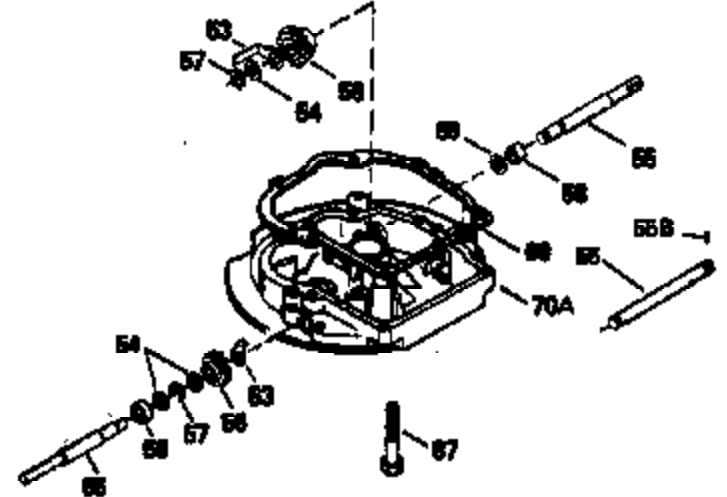

ILLUSTRATION SHOWS TYPICAL PARTS ONLY. ORDER BY PART NUMBER. PARTS NOT LISTED ARE SUPPLIED BY OEM.

VIEW 3 OF 3

Ref #	Part Number	Qty	Description
19	31361	1	Extension Spring
69	35261	1	* Mounting Flange Gasket
182	6201	2	Screw, 1/4-28 x 7/8"
185	31384A	1	Intake Pipe (Incl. 224)
186	34337	1	Governor Link
223	650451	2	Screw, 1/4-20 x 1"
245	35500	1	Air Cleaner Filter
250	35503	1	Air Cleaner Cover
260	35497	1	Blower Housing
276	33753	1	Locking Plate
277	650795	2	Screw, 1/4-20 x 2-1/4"