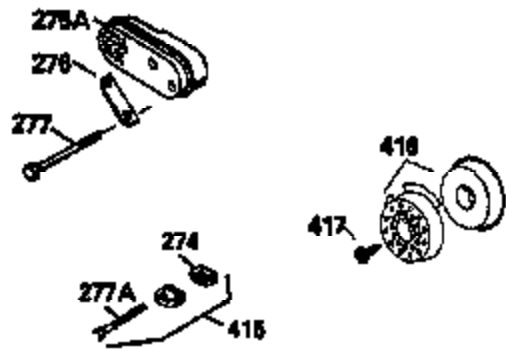

ILLUSTRATION SHOWS TYPICAL PARTS ONLY. ORDER BY PART NUMBER. PARTS NOT LISTED ARE SUPPLIED BY OEM.

VIEW 3 OF 3

Ref #	Part Number	Qty	Description
19	31361	1	Extension Spring
69	35261	1	* Mounting Flange Gasket
182	6201	2	Screw, 1/4-28 x 7/8"
185	31384A	1	Intake Pipe (Incl. 224)
186	34337	1	Governor Link
223	650451	2	Screw, 1/4-20 x 1"
245	35500	1	Air Cleaner Filter
250	35503	1	Air Cleaner Cover
260	35497	1	Blower Housing
276	33753	1	Locking Plate
277	650795	2	Screw, 1/4-20 x 2-1/4"