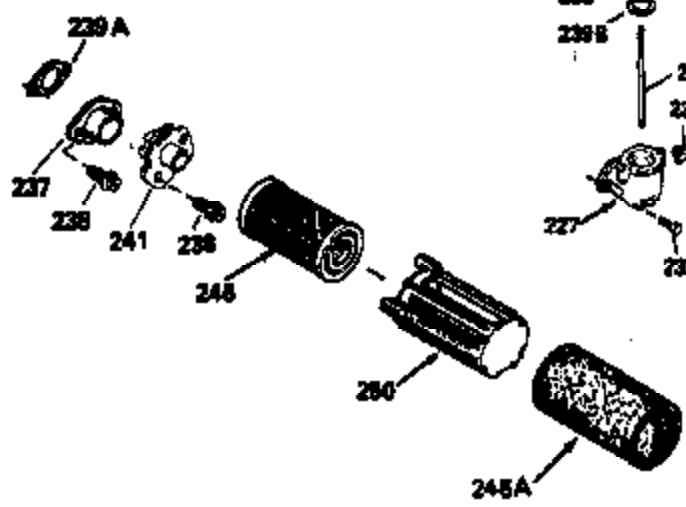

ILLUSTRATION SHOWS TYPICAL PARTS ONLY. ORDER BY PART NUMBER. PARTS NOT LISTED ARE SUPPLIED BY OEM.

VIEW 3 OF 3

Ref #	Part Number	Qty	Description
19	31361	1	Extension Spring
69	35261	1	* Mounting Flange Gasket
182	6201	2	Screw, 1/4-28 x 7/8"
185	31384A	1	Intake Pipe (Incl. 224)
186	34337	1	Governor Link
223	650451	2	Screw, 1/4-20 x 1"
245	35500	1	Air Cleaner Filter
250	35503	1	Air Cleaner Cover
260	35497	1	Blower Housing
276	33753	1	Locking Plate
277	650795	2	Screw, 1/4-20 x 2-1/4"