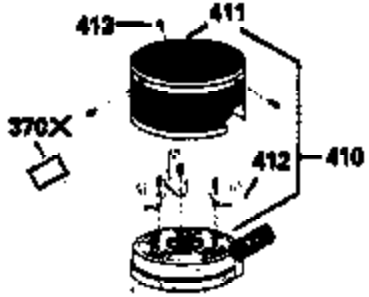

ILLUSTRATION SHOWS TYPICAL PARTS ONLY. ORDER BY PART NUMBER. PARTS NOT LISTED ARE SUPPLIED BY OEM.

VIEW 3 OF 3

Ref #	Part Number	Qty	Description
19	31361	1	Extension Spring
69	35261	1	* Mounting Flange Gasket
182	6201	2	Screw, 1/4-28 x 7/8"
185	31384A	1	Intake Pipe (Incl. 224)
186	34337	1	Governor Link
223	650451	2	Screw, 1/4-20 x 1"
245	35500	1	Air Cleaner Filter
250	35503	1	Air Cleaner Cover
260	35497	1	Blower Housing
276	35994	1	Locking Plate
277	650957	2	Screw, 1/4-20 x 2-31/32"