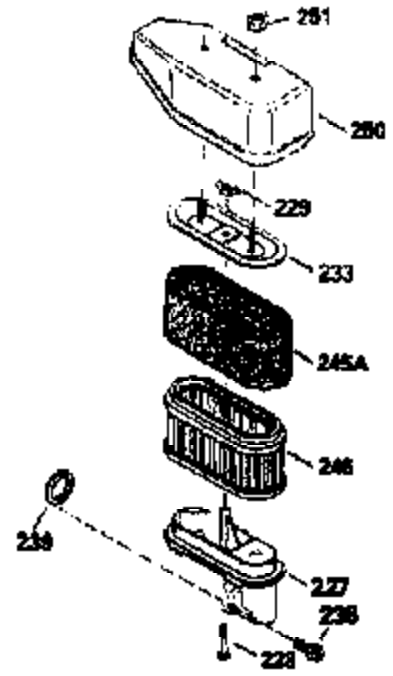

ILLUSTRATION SHOWS TYPICAL PARTS ONLY. ORDER BY PART NUMBER. PARTS NOT LISTED ARE SUPPLIED BY OEM.

VIEW 3 OF 3

Ref #	Part Number	Qty	Description
19	31361	1	Extension Spring
69	35261	1	* Mounting Flange Gasket
182	6201	2	Screw, 1/4-28 x 7/8"
185	31384A	1	Intake Pipe (Incl. 224)
186	34337	1	Governor Link
223	650451	2	Screw, 1/4-20 x 1"
245	35500	1	Air Cleaner Filter
250	35503	1	Air Cleaner Cover
260	35497	1	Blower Housing
276	35994	1	Locking Plate
277	650957	2	Screw, 1/4-20 x 2-31/32"