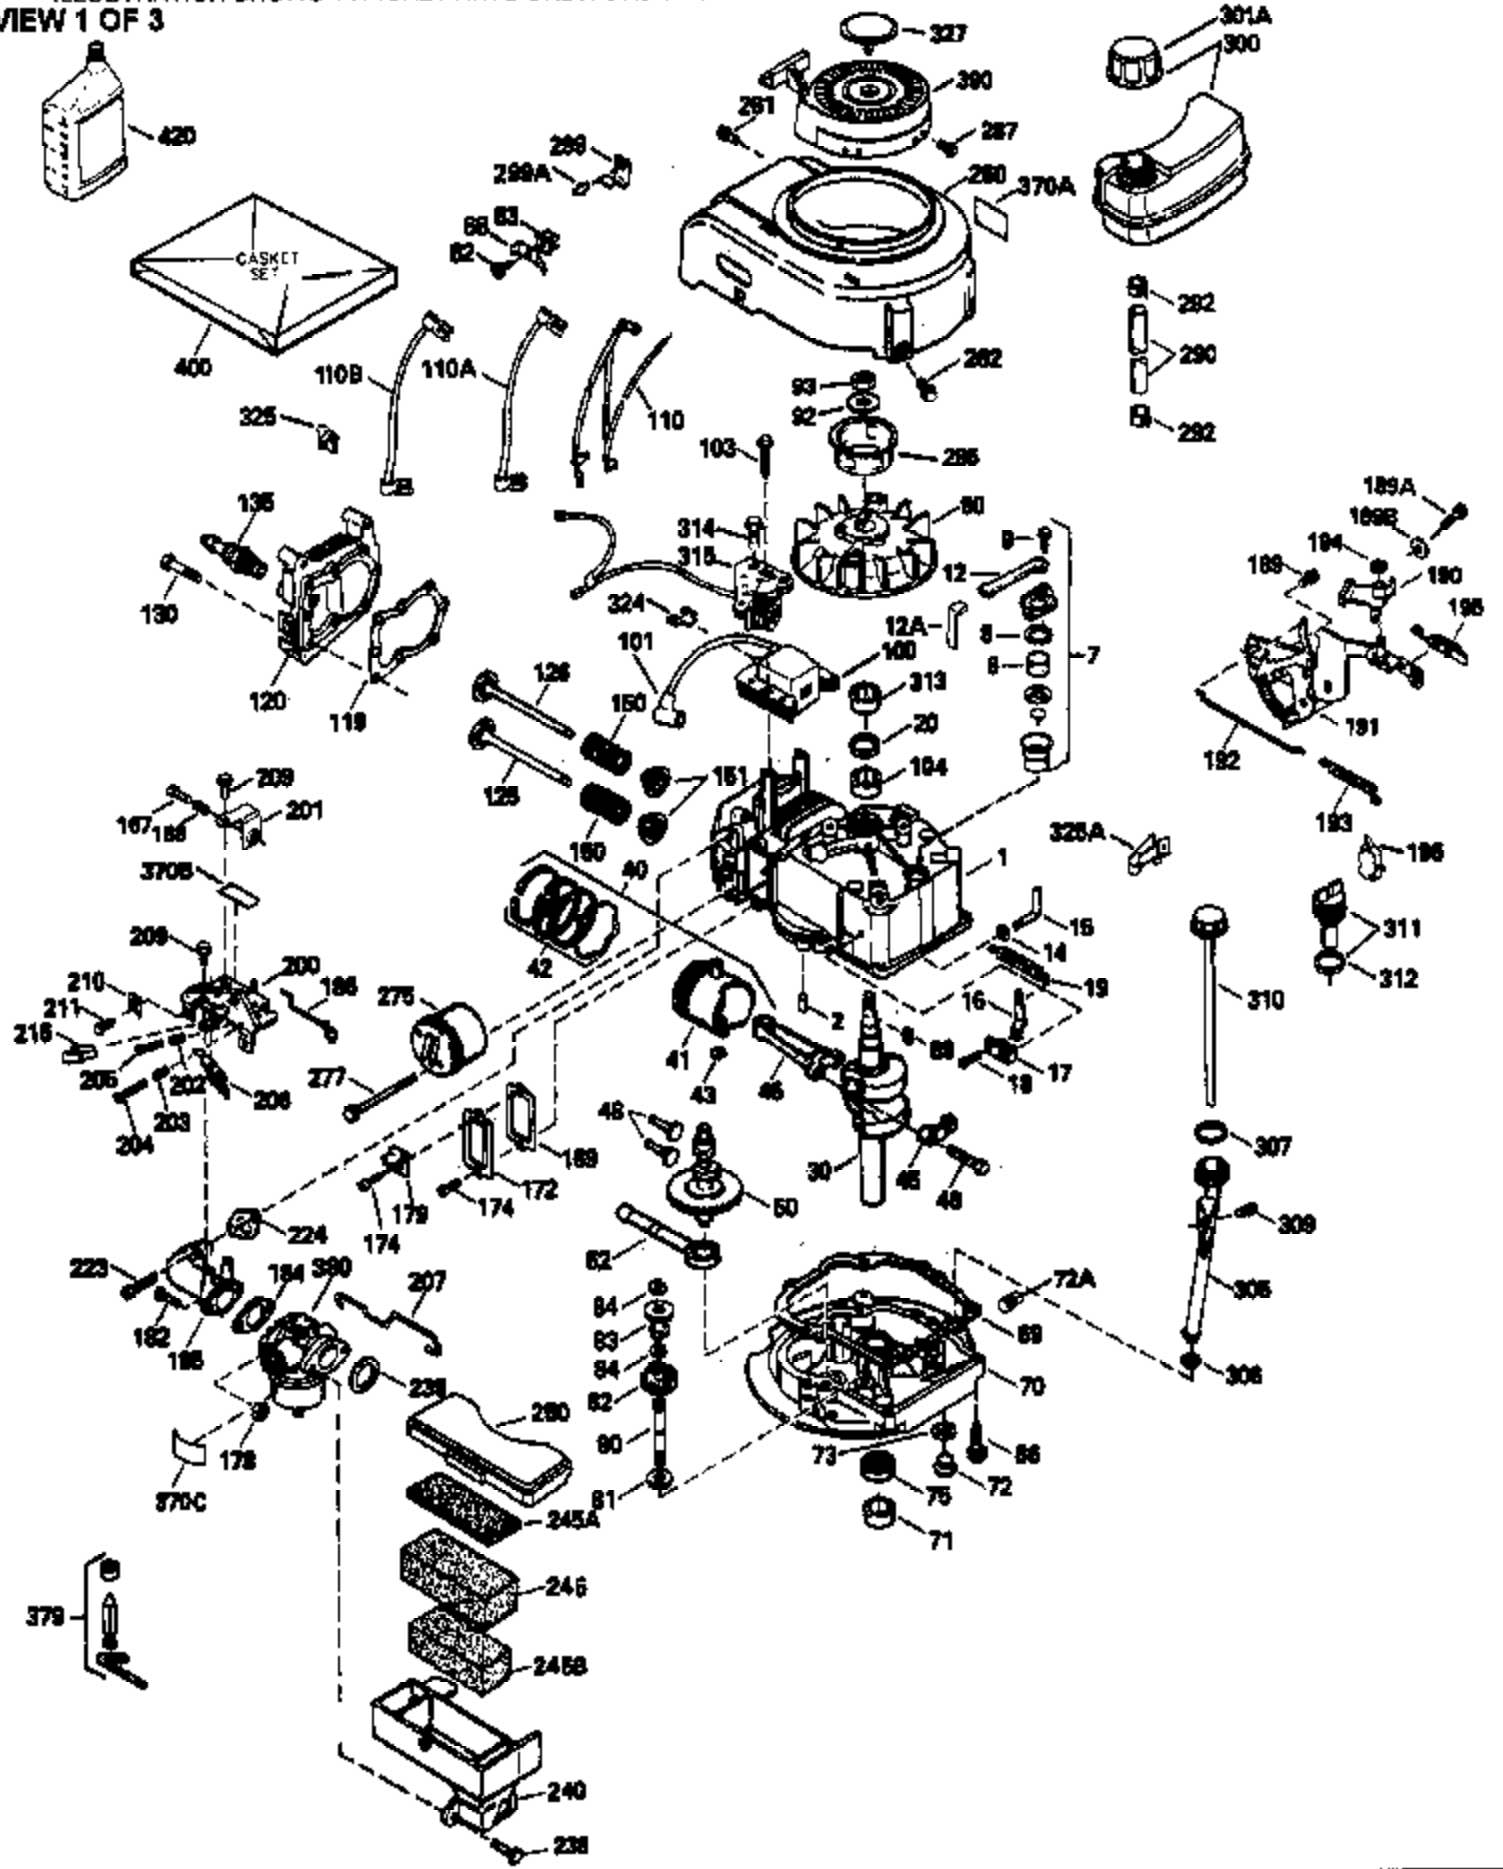

ILLUSTRATION SHOWS TYPICAL PARTS ONLY. ORDER BY PART NUMBER. PARTS NOT LISTED ARE SUPPLIED BY OEM.
VIEW 1 OF 3

Ref #	Part Number	Qty	Description
1	35010	1	Cylinder (Incl. 2 & 20)
2	26727	2	Dowel Pin
6	33734	1	Breather Element
7	34214A	1	Breather Ass'y. (Incl. 6, 8 & 9)
8	33735	1	* Breather Gasket
9	30200	2	Screw, 10-24 x 9/16"
12	35496	1	Breather Tube
14	28277	1	Washer
15	30589	1	Governor Rod (Incl. 14)
16	31383A	1	Governor Lever
17	31335	1	Governor Lever Clamp
18	650548	1	Screw, 8-32 x 5/16"
19	31361	1	Extension Spring
20	32600	1	Oil Seal
30	35612	1	Crankshaft
40	35544A	1	Piston, Pin & Ring Set (Std.)
40	35545A	1	Piston, Pin & Ring Set (.010" OS)
40	35546	1	Piston, Pin & Ring Set (.020" OS)
41	35541	1	Piston & Pin Ass'y. (Std.) (Incl. 43)
41	35542	1	Piston & Pin Ass'y. (.010" OS) (Incl. 43)
41	35543	1	Piston & Pin Ass'y. (.020" OS) (Incl. 43)
42	35547A	1	Ring Set (Std.)
42	35548A	1	Ring Set (.010" OS)
42	35549	1	Ring Set (.020" OS)
43	20381	2	Piston Pin Retaining Ring
45	32875	1	Connecting Rod Ass'y. (Incl. 46)
46	32610A	2	Connecting Rod Bolt
48	27241	2	Valve Lifter
50	35992	1	Camshaft (MCR)
52	29914	1	Oil Pump Ass'y.
69	35261	1	* Mounting Flange Gasket
70	34311C	1	Mounting Flange (Incl. 72, 75 & 80)
72	30572	1	Oil Drain Plug
75	27897	1	Oil Seal
80	30574	1	Governor Shaft
81	30590A	1	Washer
82	30591	1	Governor Gear Ass'y. (Incl. 81)
83	30588A	1	Governor Spool
84	29193	2	Retaining Ring
86	650488	6	Screw, 1/4-20 x 1-1/4"
89	611004	1	Flywheel Key
90	611112	1	Flywheel
92	650815	1	Belleville Washer
93	650816	1	Flywheel Nut
100	34443A	1	Solid State Ignition
101	610118	1	Spark Plug Cover
103	650814	2	Screw, Torx T-15, 10-24 x 1"
110	34961	1	Ground Wire
119	33015A	1	* Cylinder Head Gasket
120	34342	1	Cylinder Head
125	29313C	1	Exhaust Valve (Std.) (Incl. 151)
125	29315C	1	Exhaust Valve (1/32" OS) (Incl. 151)
126	29314B	1	Intake Valve (Std.) (Incl. 151)
126	29315C	1	Intake Valve (1/32" OS) (Incl. 151)
130	6021A	8	Screw, 5/16-18 x 1-1/2"
135	35395	1	Resistor Spark Plug (RJ19LM)
150	35991	2	Valve Spring
151	31673	2	Valve Spring Cap