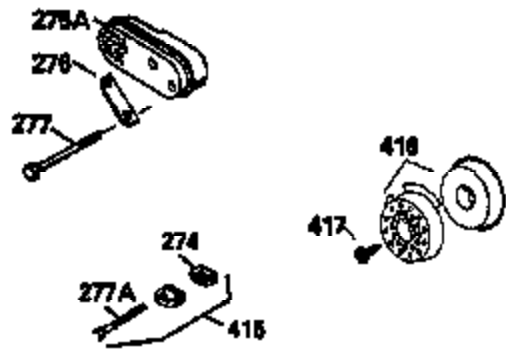

ILLUSTRATION SHOWS TYPICAL PARTS ONLY. ORDER BY PART NUMBER. PARTS NOT LISTED ARE SUPPLIED BY OEM.

VIEW 2 OF 3

Ref #	Part Number	Qty	Description
243	650899	2	Screw, 10-32 x 2-3/32"
245	35500	1	Air Cleaner Filter
247	35505	2	Air Cleaner Tube Clamp
248	35504	1	Air Cleaner Tube
250	35503	1	Air Cleaner Cover
263	35502	1	Trim Ring
287	650884	2	Screw, 8-32 x 1/2"
299	650900	2	"U" Type Nut, 10-32
301	35355	1	Fuel Cap
347	650898	4	Screw, 10-32 x 27/32"
370	34144	1	Primer Decal

ILLUSTRATION SHOWS TYPICAL PARTS ONLY. ORDER BY PART NUMBER. PARTS NOT LISTED ARE SUPPLIED BY OEM.

VIEW 3 OF 3

Ref #	Part Number	Qty	Description
19	31361	1	Extension Spring
69	35261	1	* Mounting Flange Gasket
182	6201	2	Screw, 1/4-28 x 7/8"
185	31384A	1	Intake Pipe (Incl. 224)
186	34337	1	Governor Link
223	650451	2	Screw, 1/4-20 x 1"
245	35500	1	Air Cleaner Filter
250	35503	1	Air Cleaner Cover
260	35497	1	Blower Housing
276	35994	1	Locking Plate
277	650957	2	Screw, 1/4-20 x 2-31/32"