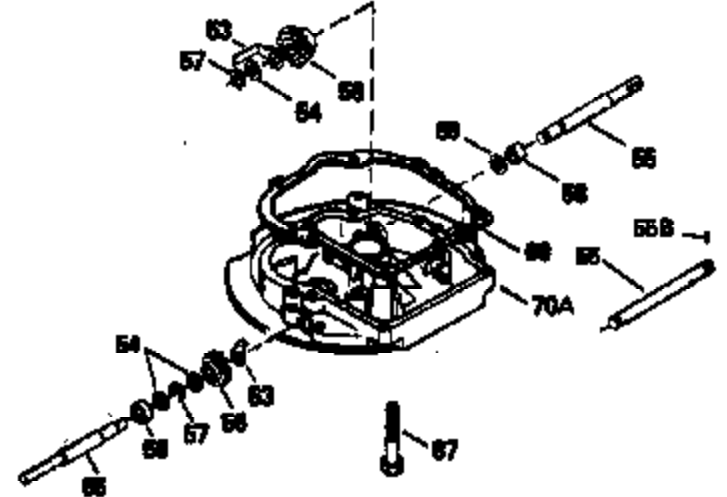

ILLUSTRATION SHOWS TYPICAL PARTS ONLY. ORDER BY PART NUMBER. PARTS NOT LISTED ARE SUPPLIED BY OEM.

VIEW 2 OF 3

Ref #	Part Number	Qty	Description
243	650899	2	Screw, 10-32 x 2-3/32"
245	35500	1	Air Cleaner Filter
247	35505	2	Air Cleaner Tube Clamp
248	35504	1	Air Cleaner Tube
250	35503	1	Air Cleaner Cover
263	35502	1	Trim Ring
287	650884	2	Screw, 8-32 x 1/2"
299	650900	2	"U" Type Nut, 10-32
301	35355	1	Fuel Cap
347	650898	4	Screw, 10-32 x 27/32"
370	34144	1	Primer Decal

ILLUSTRATION SHOWS TYPICAL PARTS ONLY. ORDER BY PART NUMBER. PARTS NOT LISTED ARE SUPPLIED BY OEM.

VIEW 3 OF 3

Ref #	Part Number	Qty	Description
19	31361	1	Extension Spring
69	35261	1	* Mounting Flange Gasket
182	6201	2	Screw, 1/4-28 x 7/8"
185	31384A	1	Intake Pipe (Incl. 224)
186	34337	1	Governor Link
223	650451	2	Screw, 1/4-20 x 1"
245	35500	1	Air Cleaner Filter
250	35503	1	Air Cleaner Cover
260	35497	1	Blower Housing
276	35994	1	Locking Plate
277	650957	2	Screw, 1/4-20 x 2-31/32"