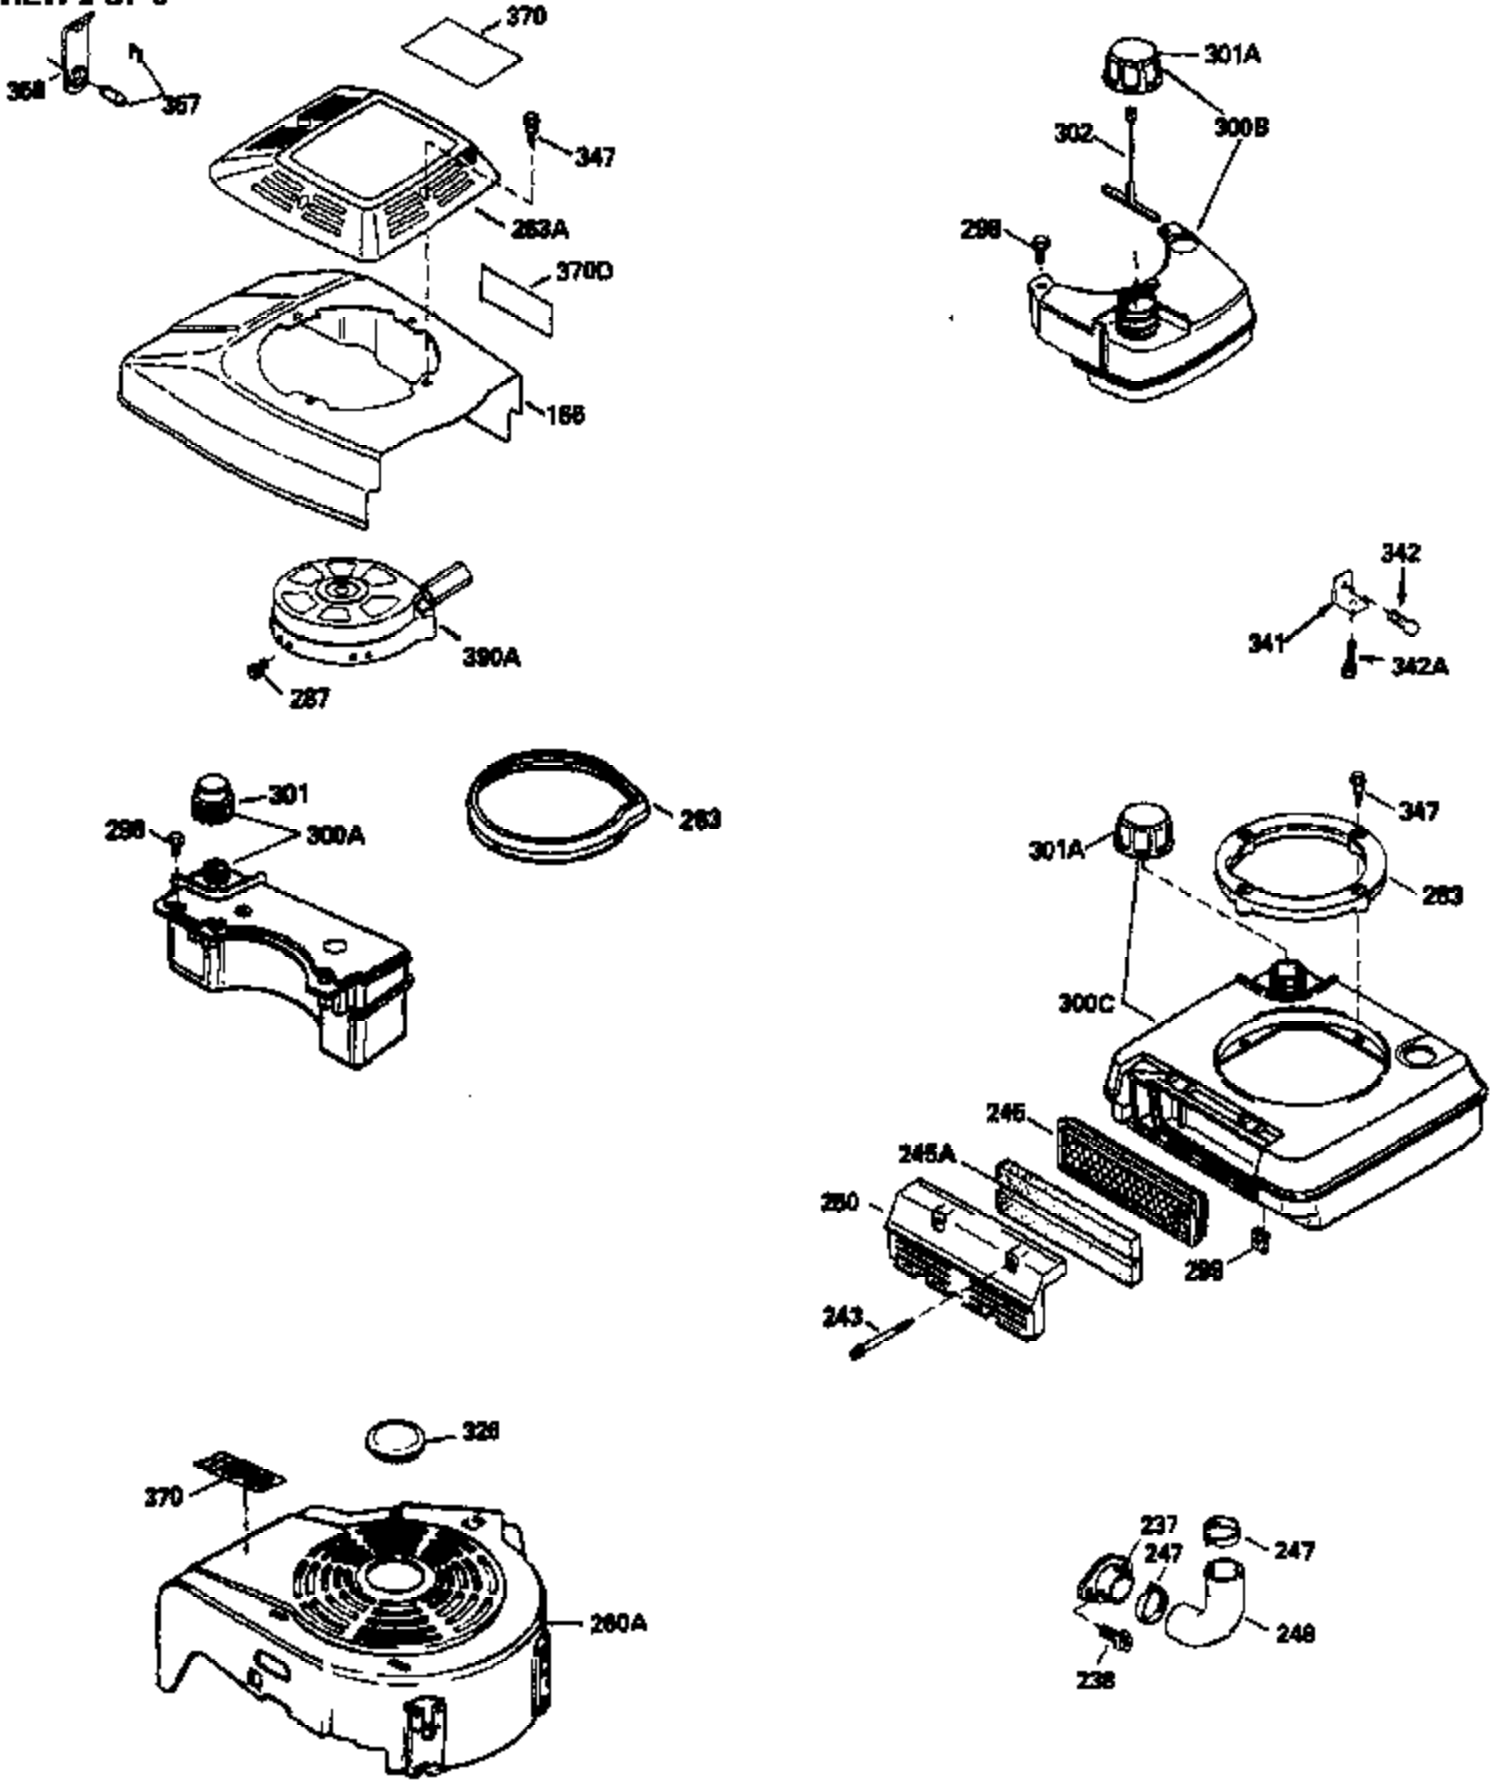

ILLUSTRATION SHOWS TYPICAL PARTS ONLY. ORDER BY PART NUMBER. PARTS NOT LISTED ARE SUPPLIED BY OEM.
VIEW 2 OF 3

Ref #	Part Number	Qty	Description
243A	650899		Screw, 10-32 x 2-3/32"
246D	35435		Filter, Pre-Air (Optional)
247	35505		Clamp, Air cleaner tube
248	35504		Tube, Air cleaner
250B	35503		Cover, Air cleaner
263	35502		Ring, Shroud
287	650884		Screw, 8-32 x 1/2"
299	650900		Clip, "U" type nut, 10-32
300C	35501A		Shroud & Tank Ass'y. (Incl. 299 & 301 A)
301A	35355		Fuel Cap (Use as required)
347	650898		Screw, 10-32 x 27/32"
370G	34387		Decal, Instruction (Optional)