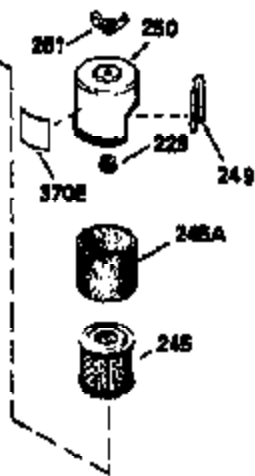

ILLUSTRATION SHOWS TYPICAL PARTS ONLY. ORDER BY PART NUMBER. PARTS NOT LISTED ARE SUPPLIED BY OEM.

VIEW 3 OF 3

Ref #	Part Number	Qty	Description
19	31361		Spring, Extension
69	35261		* Gasket, Mounting flange
182	6201		Screw, 1/4-28 x 7/8"
185	31384A		Pipe, Intake (Incl. 224)
186	34337		Link, Governor spring
223	650451		Screw, 1/4-20 x 1"
243A	650899		Screw, 10-32 x 2-3/32"
246D	35435		Filter, Pre-Air (Optional)
250B	35503		Cover, Air cleaner
260	35497		Housing, Blower
275A	391019		Muffler
276	33753		Plate, Locking
277A	30063		Screw, Torx T-30, 1/4-20 x 1/2" (Use as req.)
277	650795		Screw, 1/4-20 x 2-1/4" (Use as requir ed)
370G	34387		Decal, Instruction (Optional)
410	730574		Opt.Debris Screen Kit (Incl.370G,411, 412,413)
411	35596		Debris Screen (Optional)
412	35597		Debris Screen Bracket (Optional)
413	650910		Screw, 8-32 x 1/4 (Optional)
415	730162		Muffler Adapter Kit(In.274,277A)(Use as req.)