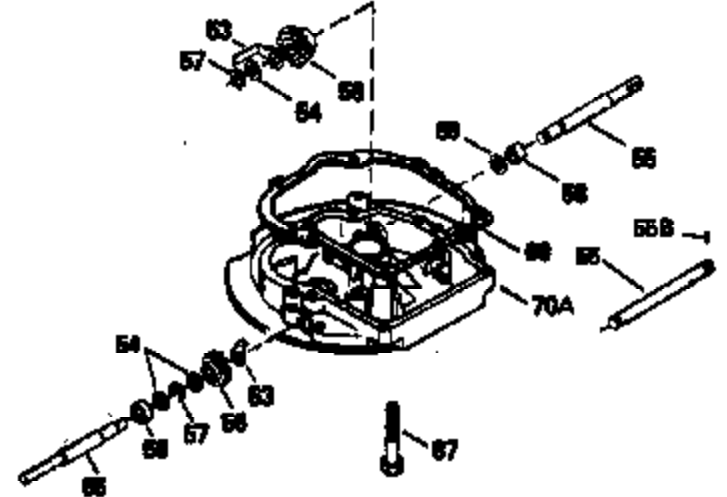

ILLUSTRATION SHOWS TYPICAL PARTS ONLY. ORDER BY PART NUMBER. PARTS NOT LISTED ARE SUPPLIED BY OEM.

VIEW 3 OF 3

Ref #	Part Number	Qty	Description
19	31361		Spring, Extension
69	35261		* Gasket, Mounting flange
182	6201		Screw, 1/4-28 x 7/8"
185	31384A		Pipe, Intake (Incl. 224)
186	34337		Link, Governor spring
223	650451		Screw, 1/4-20 x 1"
243A	650899		Screw, 10-32 x 2-3/32"
246D	35435		Filter, Pre-Air (Optional)
250B	35503		Cover, Air cleaner
260	35497		Housing, Blower
275A	391019		Muffler
276	33753		Plate, Locking
277A	30063		Screw, Torx T-30, 1/4-20 x 1/2" (Use as req.)
277	650795		Screw, 1/4-20 x 2-1/4" (Use as requir ed)
370G	34387		Decal, Instruction (Optional)
410	730574		Opt.Debris Screen Kit (Incl.370G,411, 412,413)
411	35596		Debris Screen (Optional)
412	35597		Debris Screen Bracket (Optional)
413	650910		Screw, 8-32 x 1/4 (Optional)
415	730162		Muffler Adapter Kit(In.274,277A)(Use as req.)