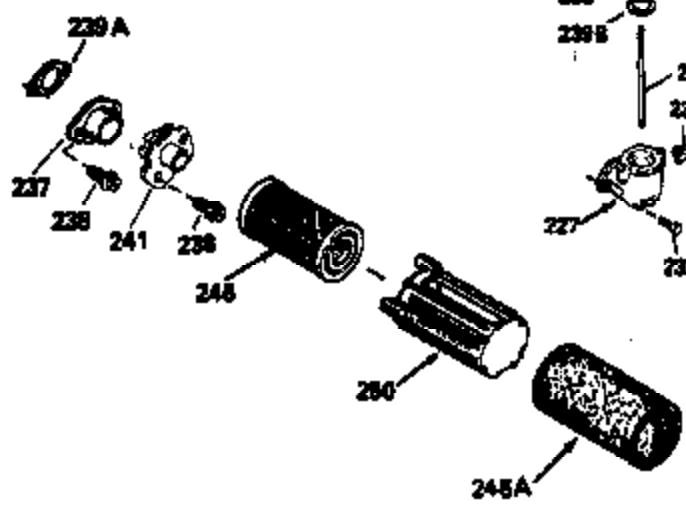

ILLUSTRATION SHOWS TYPICAL PARTS ONLY. ORDER BY PART NUMBER. PARTS NOT LISTED ARE SUPPLIED BY OEM.

VIEW 3 OF 3

Ref #	Part Number	Qty	Description
19	31361		Spring, Extension
69	35261		* Gasket, Mounting flange
182	6201		Screw, 1/4-28 x 7/8"
185	31384A		Pipe, Intake (Incl. 224)
186	34337		Link, Governor spring
223	650451		Screw, 1/4-20 x 1"
243A	650899		Screw, 10-32 x 2-3/32"
246D	35435		Filter, Pre-Air (Optional)
250B	35503		Cover, Air cleaner
260	35497		Housing, Blower
275A	391019		Muffler
276	33753		Plate, Locking
277A	30063		Screw, Torx T-30, 1/4-20 x 1/2" (Use as req.)
277	650795		Screw, 1/4-20 x 2-1/4" (Use as requir ed)
370G	34387		Decal, Instruction (Optional)
410	730574		Opt.Debris Screen Kit (Incl.370G,411, 412,413)
411	35596		Debris Screen (Optional)
412	35597		Debris Screen Bracket (Optional)
413	650910		Screw, 8-32 x 1/4 (Optional)
415	730162		Muffler Adapter Kit(In.274,277A)(Use as req.)