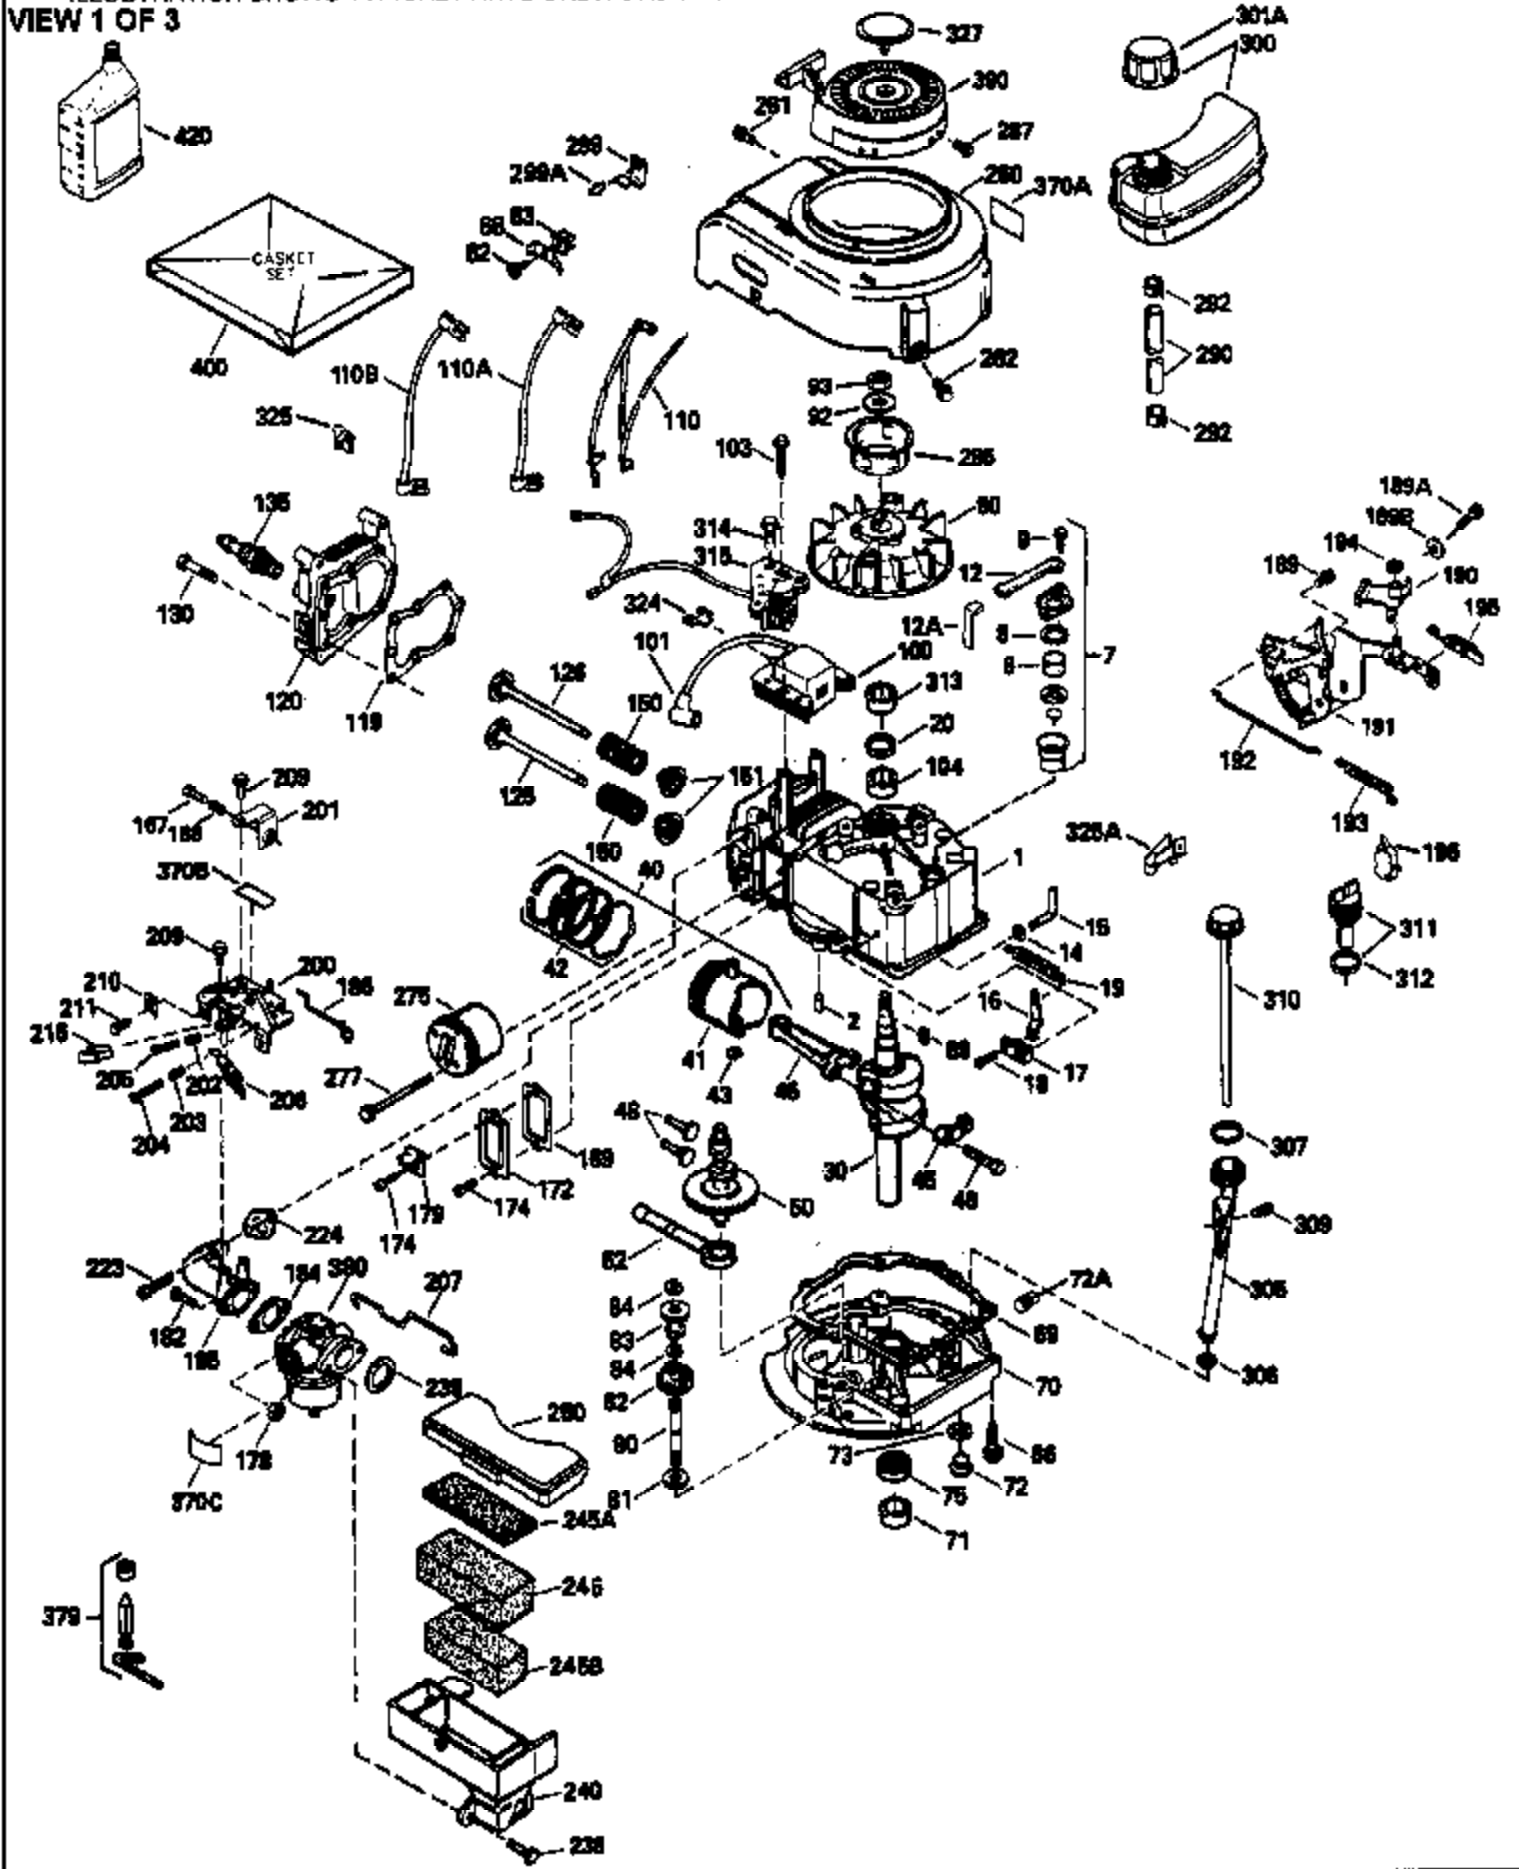

ILLUSTRATION SHOWS TYPICAL PARTS ONLY. ORDER BY PART NUMBER. PARTS NOT LISTED ARE SUPPLIED BY OEM.
VIEW 1 OF 3

Ref #	Part Number	Qty	Description
1	35010		Cylinder (Incl. 2 & 20) (2-5/8" Bore)
2	26727		Pin, Dowel
6	33734		Element, Breather
7	34214A		Breather Assy. (Incl. 6, 8, 9, 12 & 1 2A)
8	33735		* Gasket, Breather
9	30200		Screw, 10-24 x 9/16"
12	35496		Tube, Breather
14	28277		Washer, Flat
15	30589		Rod, Governor (Incl. 14)
16	31383A		Lever, Governor
17	31335		Clamp, Governor lever
18	650548		Screw, 8-32 x 5/16"
19	31361		Spring, Extension
20	32600		Seal, Oil
30	35782		Crankshaft
40	35544		Piston, Pin & Ring Set (Std.) (2-5/8" Bore)
40	35545		Piston, Pin & Ring Set (.010" OS)
40	35546		Piston, Pin & Ring Set (.020" OS)
41	35541		Piston & Pin Ass'y. (Incl. 43)(Std.)(2-5/8")
41	35542		Piston & Pin Ass'y. (Incl. 43) (.010" OS)
41	35543		Piston & Pin Ass'y. (Incl. 43) (.020" OS)
42	35547		Ring Set (Std.) (2-5/8" Bore)
42	35548		Ring Set (.010" OS)
42	35549		Ring Set (.020" OS)
43	20381		Ring, Piston pin retaining
45	32875		Rod Assy., Connecting (Incl. 46)
46	32610A		Bolt, Connecting rod
48	27241		Lifter, Valve
50	33553		Camshaft (MCR)
52	29914		Oil Pump Assy.
69	35261		* Gasket, Mounting flange
70	34311C		Flange Ass'y. (Incl. 72, 72A, 73, 75 & 80)
72	30572		Plug, Oil drain (Incl. 73)
73	28833		* Drain Plug Gasket (Not req. W/plastic plug)
75	27897		Seal, Oil
80	30574		Shaft, Governor
81	30590A		Washer, Flat
82	30591		Gear Assy., Governor (Incl. 81)
83	30588A		Spool, Governor
84	29193		Ring, Retaining
86	650488		Screw, 1/4-20 x 1-1/4"
89	611004		Flywheel Key
90	611112		Flywheel
92	650815		Washer, Belleville
93	650816		Nut, Flywheel
100	34443A		Solid State Ignition
101	610118		Cover, Spark plug
103	650814		Screw, Torx T-15, 10-24 x 1"
110A	35017		Harness Assy.
119	33015A		* Gasket, Head
120	34342		Head, Cylinder
125	29314B		Intake Valve (Std.) (Incl. 151) (Conventional Ports)
125	29315C		Intake Valve (1/32" OS) (Incl. 151) (Conventional Ports)
126	29313C		Exhaust Valve (Std.) (Incl. 151) (Conventional Ports)
126	29315C		Exhaust Valve (1/32" OS) (Incl. 151) (Conventional Ports)
130	6021A		Screw, 5/16-18 x 1-1/2"
135	35395		Resistor Spark Plug (RJ19LM)
150	31672		Spring, Valve