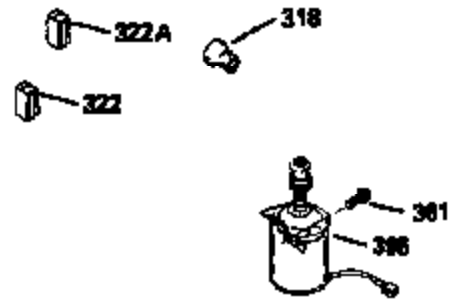

ILLUSTRATION SHOWS TYPICAL PARTS ONLY. ORDER BY PART NUMBER. PARTS NOT LISTED ARE SUPPLIED BY OEM.

VIEW 3 OF 3

Ref #	Part Number	Qty	Description
19	31361		Spring, Extension
69	35261		* Gasket, Mounting flange
182	6201		Screw, 1/4-28 x 7/8"
185	31384A		Pipe, Intake (Incl. 224)
186	34337		Link, Governor spring
223	650451		Screw, 1/4-20 x 1"
243A	650899		Screw, 10-32 x 2-3/32"
246D	35435		Filter, Pre-Air (Optional)
250B	35503		Cover, Air cleaner
260	35497		Housing, Blower
275A	391019		Muffler
276	33753		Plate, Locking
277A	30063		Screw, Torx T-30, 1/4-20 x 1/2" (Use as req.)
277	650795		Screw, 1/4-20 x 2-1/4" (Use as requir ed)
370G	34387		Decal, Instruction (Optional)
410	730574		Opt.Debris Screen Kit (Incl.370G,411, 412,413)
411	35596		Debris Screen (Optional)
412	35597		Debris Screen Bracket (Optional)
413	650910		Screw, 8-32 x 1/4 (Optional)
415	730162		Muffler Adapter Kit(In.274,277A)(Use as req.)