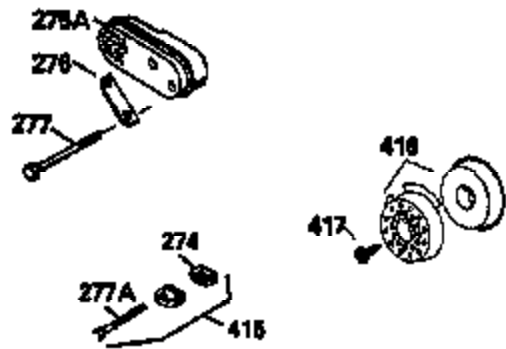

ILLUSTRATION SHOWS TYPICAL PARTS ONLY. ORDER BY PART NUMBER. PARTS NOT LISTED ARE SUPPLIED BY OEM.

VIEW 3 OF 3

Ref #	Part Number	Qty	Description
19	31361		Spring, Extension
69	35261		* Gasket, Mounting flange
182	6201		Screw, 1/4-28 x 7/8"
185	31384A		Pipe, Intake (Incl. 224)
186	34337		Link, Governor spring
223	650451		Screw, 1/4-20 x 1"
243A	650899		Screw, 10-32 x 2-3/32"
246D	35435		Filter, Pre-Air (Optional)
250B	35503		Cover, Air cleaner
260	35497		Housing, Blower
275A	391019		Muffler
276	33753		Plate, Locking
277A	30063		Screw, Torx T-30, 1/4-20 x 1/2" (Use as req.)
277	650795		Screw, 1/4-20 x 2-1/4" (Use as requir ed)
370G	34387		Decal, Instruction (Optional)
410	730574		Opt.Debris Screen Kit (Incl.370G,411, 412,413)
411	35596		Debris Screen (Optional)
412	35597		Debris Screen Bracket (Optional)
413	650910		Screw, 8-32 x 1/4 (Optional)
415	730162		Muffler Adapter Kit(In.274,277A)(Use as req.)