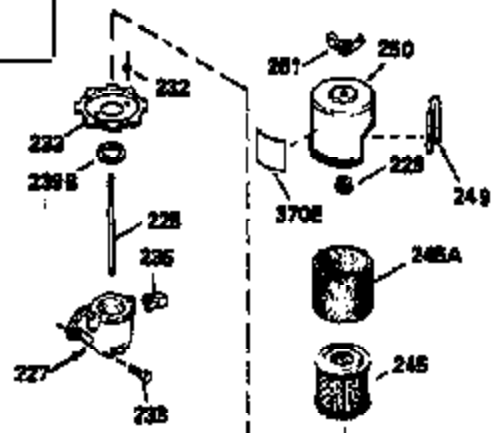

ILLUSTRATION SHOWS TYPICAL PARTS ONLY. ORDER BY PART NUMBER. PARTS NOT LISTED ARE SUPPLIED BY OEM.

VIEW 3 OF 3

Ref #	Part Number	Qty	Description
19	31361		Spring, Extension
69	35261		* Gasket, Mounting flange
182	6201		Screw, 1/4-28 x 7/8"
185	31384A		Pipe, Intake (Incl. 224)
186	34337		Link, Governor spring
223	650451		Screw, 1/4-20 x 1"
243A	650899		Screw, 10-32 x 2-3/32"
246D	35435		Filter, Pre-Air (Optional)
250B	35503		Cover, Air cleaner
260	35497		Housing, Blower
275A	391019		Muffler
276	33753		Plate, Locking
277A	30063		Screw, Torx T-30, 1/4-20 x 1/2" (Use as req.)
277	650795		Screw, 1/4-20 x 2-1/4" (Use as requir ed)
370G	34387		Decal, Instruction (Optional)
410	730574		Opt.Debris Screen Kit (Incl.370G,411, 412,413)
411	35596		Debris Screen (Optional)
412	35597		Debris Screen Bracket (Optional)
413	650910		Screw, 8-32 x 1/4 (Optional)
415	730162		Muffler Adapter Kit(In.274,277A)(Use as req.)