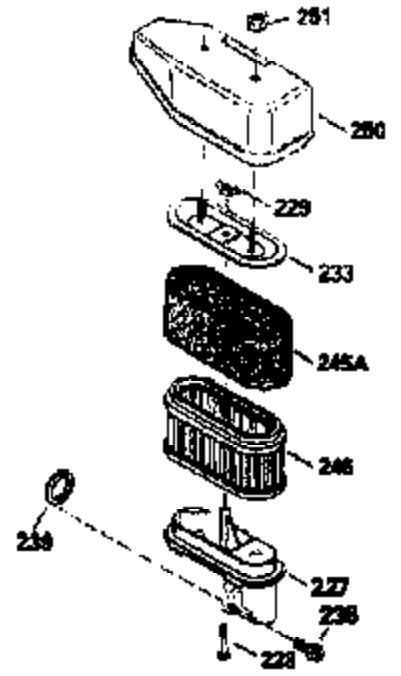

ILLUSTRATION SHOWS TYPICAL PARTS ONLY. ORDER BY PART NUMBER. PARTS NOT LISTED ARE SUPPLIED BY OEM.

VIEW 3 OF 3

Ref #	Part Number	Qty	Description
19	31361		Spring, Extension
69	35261		* Gasket, Mounting flange
182	6201		Screw, 1/4-28 x 7/8"
185	31384A		Pipe, Intake (Incl. 224)
186	34337		Link, Governor spring
223	650451		Screw, 1/4-20 x 1"
243A	650899		Screw, 10-32 x 2-3/32"
246D	35435		Filter, Pre-Air (Optional)
250B	35503		Cover, Air cleaner
260	35497		Housing, Blower
275A	391019		Muffler
276	33753		Plate, Locking
277A	30063		Screw, Torx T-30, 1/4-20 x 1/2" (Use as req.)
277	650795		Screw, 1/4-20 x 2-1/4" (Use as requir ed)
370G	34387		Decal, Instruction (Optional)
410	730574		Opt.Debris Screen Kit (Incl.370G,411, 412,413)
411	35596		Debris Screen (Optional)
412	35597		Debris Screen Bracket (Optional)
413	650910		Screw, 8-32 x 1/4 (Optional)
415	730162		Muffler Adapter Kit(In.274,277A)(Use as req.)