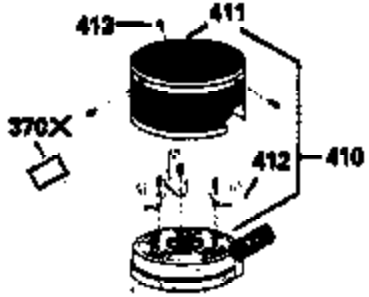

ILLUSTRATION SHOWS TYPICAL PARTS ONLY. ORDER BY PART NUMBER. PARTS NOT LISTED ARE SUPPLIED BY OEM.

VIEW 3 OF 3

Ref #	Part Number	Qty	Description
19	31361		Spring, Extension
69	35261		* Gasket, Mounting flange
182	6201		Screw, 1/4-28 x 7/8"
185	31384A		Pipe, Intake (Incl. 224)
186	34337		Link, Governor spring
223	650451		Screw, 1/4-20 x 1"
243A	650899		Screw, 10-32 x 2-3/32"
246D	35435		Filter, Pre-Air (Optional)
250B	35503		Cover, Air cleaner
260	35497		Housing, Blower
275A	391019		Muffler
276	33753		Plate, Locking
277A	30063		Screw, Torx T-30, 1/4-20 x 1/2" (Use as req.)
277	650795		Screw, 1/4-20 x 2-1/4" (Use as requir ed)
370G	34387		Decal, Instruction (Optional)
410	730574		Opt.Debris Screen Kit (Incl.370G,411, 412,413)
411	35596		Debris Screen (Optional)
412	35597		Debris Screen Bracket (Optional)
413	650910		Screw, 8-32 x 1/4 (Optional)
415	730162		Muffler Adapter Kit(In.274,277A)(Use as req.)