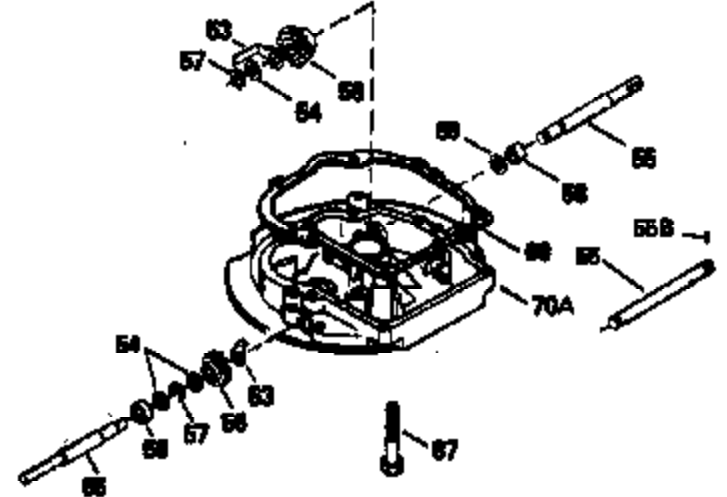

ILLUSTRATION SHOWS TYPICAL PARTS ONLY. ORDER BY PART NUMBER. PARTS NOT LISTED ARE SUPPLIED BY OEM.

VIEW 3 OF 3

Ref #	Part Number	Qty	Description
19	31361		Spring, Extension
69	35261		* Gasket, Mounting flange
182	6201		Screw, 1/4-28 x 7/8"
185	31384A		Pipe, Intake (Incl. 224)
186	34337		Link, Governor spring
223	650451		Screw, 1/4-20 x 1"
243A	650899		Screw, 10-32 x 2-3/32"
246D	35435		Filter, Pre-Air (Optional)
250B	35503		Cover, Air cleaner
260	35497		Housing, Blower
277A	30063		Screw, Torx T-30, 1/4-20 x 1/2" (Use as req.)
277	650795		Screw, 1/4-20 x 2-1/4" (Use as requir ed)
370G	34387		Decal, Instruction (Optional)
410	730574		Opt.Debris Screen Kit (Incl.370G,411, 412,413)
411	35596		Debris Screen (Optional)
412	35597		Debris Screen Bracket (Optional)
413	650910		Screw, 8-32 x 1/4 (Optional)
415	730162		Muffler Adapter Kit(In.274,277A)(Use as req.)