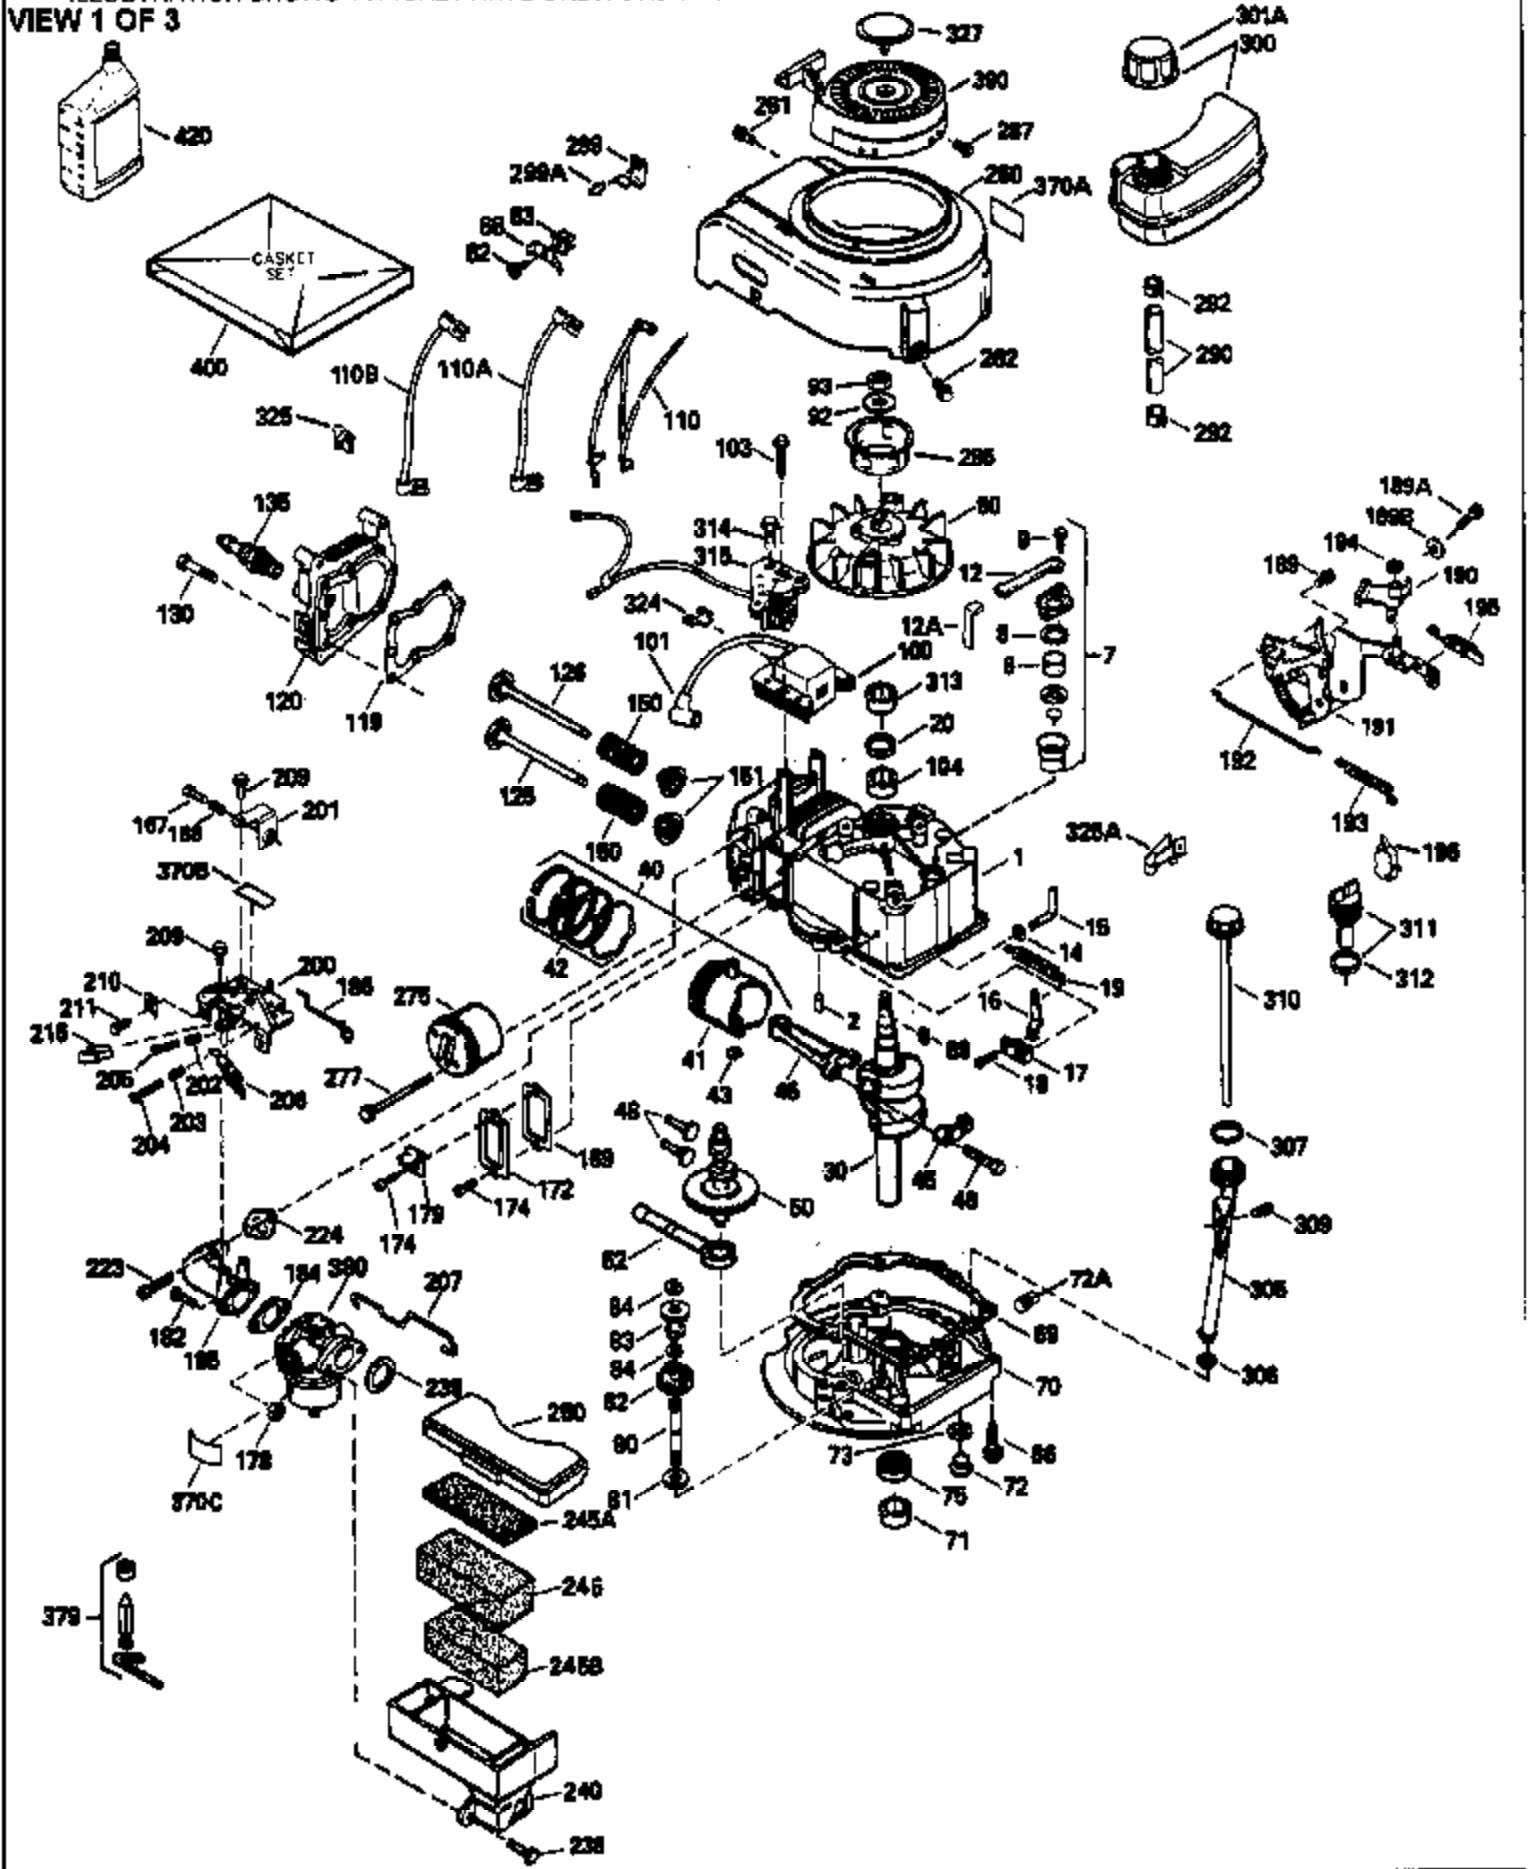

ILLUSTRATION SHOWS TYPICAL PARTS ONLY. ORDER BY PART NUMBER. PARTS NOT LISTED ARE SUPPLIED BY OEM.
VIEW 1 OF 3

Ref #	Part Number	Qty	Description
1	35010		Cylinder (Incl. 2 & 20) (2-5/8" Bore)
2	26727		Pin, Dowel
6	33734		Element, Breather
7	34214A		Breather Assy. (Incl. 6, 8, 9, 12 & 1 2A)
8	33735		* Gasket, Breather
9	30200		Screw, 10-24 x 9/16"
12	35496		Tube, Breather
14	28277		Washer, Flat
15	30589		Rod, Governor (Incl. 14)
16	31383A		Lever, Governor
17	31335		Clamp, Governor lever
18	650548		Screw, 8-32 x 5/16"
19	31361		Spring, Extension
20	32600		Seal, Oil
30	34570A		Crankshaft
40	35544		Piston, Pin & Ring Set (Std.) (2-5/8" Bore)
40	35545		Piston, Pin & Ring Set (.010" OS)
40	35546		Piston, Pin & Ring Set (.020" OS)
41	35541		Piston & Pin Ass'y. (Incl. 43)(Std.)(2-5/8")
41	35542		Piston & Pin Ass'y. (Incl. 43) (.010" OS)
41	35543		Piston & Pin Ass'y. (Incl. 43) (.020" OS)
42	35547		Ring Set (Std.) (2-5/8" Bore)
42	35548		Ring Set (.010" OS)
42	35549		Ring Set (.020" OS)
43	20381		Ring, Piston pin retaining
45	32875		Rod Assy., Connecting (Incl. 46)
46	32610A		Bolt, Connecting rod
48	27241		Lifter, Valve
50	33553		Camshaft (MCR)
52	29914		Oil Pump Assy.
69	35261		* Gasket, Mounting flange
70	34311C		Flange Ass'y. (Incl. 72, 72A, 73, 75 & 80)
72	30572		Plug, Oil drain (Incl. 73)
73	28833		* Drain Plug Gasket (Not req. W/plastic plug)
75	27897		Seal, Oil
80	30574		Shaft, Governor
81	30590A		Washer, Flat
82	30591		Gear Assy., Governor (Incl. 81)
83	30588A		Spool, Governor
84	29193		Ring, Retaining
86	650488		Screw, 1/4-20 x 1-1/4"
89	611004		Flywheel Key
90	611112		Flywheel
92	650815		Washer, Belleville
93	650816		Nut, Flywheel
100	34443A		Solid State Ignition
103	650814		Screw, Torx T-15, 10-24 x 1"
110	34961		Ground Wire
119	33015A		* Gasket, Head
120	34342		Head, Cylinder
125	29314B		Intake Valve (Std.) (Incl. 151) (Conventional Ports)
125	29315C		Intake Valve (1/32" OS) (Incl. 151) (Conventional Ports)
126	29313C		Exhaust Valve (Std.) (Incl. 151) (Conventional Ports)
126	29315C		Exhaust Valve (1/32" OS) (Incl. 151) (Conventional Ports)
130	6021A		Screw, 5/16-18 x 1-1/2"
135	35395		Resistor Spark Plug (RJ19LM)
150	31672		Spring, Valve
151	31673		Cap, Lower valve spring