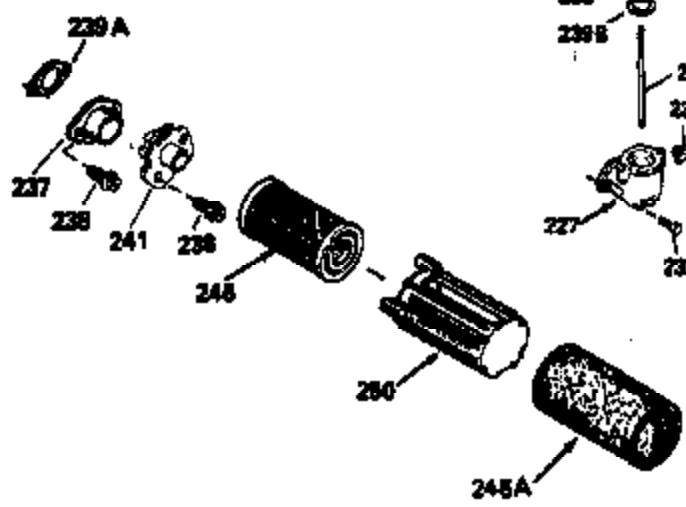

ILLUSTRATION SHOWS TYPICAL PARTS ONLY. ORDER BY PART NUMBER. PARTS NOT LISTED ARE SUPPLIED BY OEM.

VIEW 3 OF 3

Ref #	Part Number	Qty	Description
19	31361		Spring, Extension
69	35261		* Gasket, Mounting flange
182	6201		Screw, 1/4-28 x 7/8"
185	31384A		Pipe, Intake (Incl. 224)
186	34337		Link, Governor spring
223	650451		Screw, 1/4-20 x 1"
243A	650899		Screw, 10-32 x 2-3/32"
246D	35435		Filter, Pre-Air (Optional)
250B	35503		Cover, Air cleaner
260	35497		Housing, Blower
277A	30063		Screw, Torx T-30, 1/4-20 x 1/2" (Use as req.)
277	650795		Screw, 1/4-20 x 2-1/4" (Use as requir ed)
370G	34387		Decal, Instruction (Optional)
410	730574		Opt.Debris Screen Kit (Incl.370G,411, 412,413)
411	35596		Debris Screen (Optional)
412	35597		Debris Screen Bracket (Optional)
413	650910		Screw, 8-32 x 1/4 (Optional)
415	730162		Muffler Adapter Kit(In.274,277A)(Use as req.)