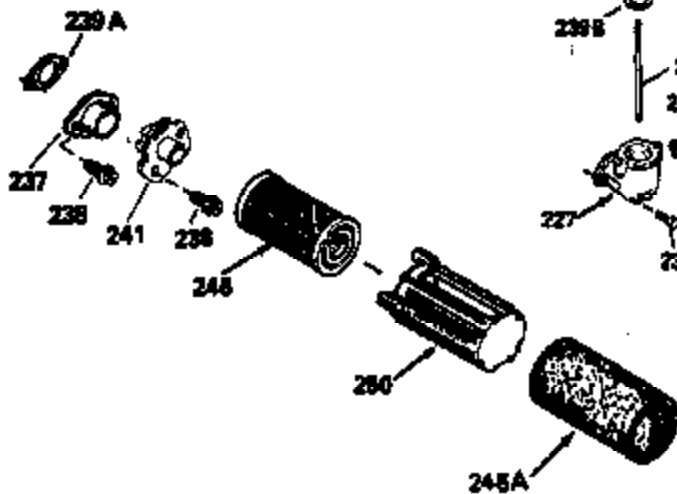

ILLUSTRATION SHOWS TYPICAL PARTS ONLY. ORDER BY PART NUMBER. PARTS NOT LISTED ARE SUPPLIED BY OEM.

VIEW 2 OF 3

Ref #	Part Number	Qty	Description
243	650899	2	Screw, 10-32 x 2-3/32"
245	35500	1	Air Cleaner Filter
247	35505	2	Air Cleaner Tube Clamp
248	35504	1	Air Cleaner Tube
250	35503	1	Air Cleaner Cover
263	35502	1	Trim Ring
287	650884	2	Screw, 8-32 x 1/2"
299	650900	2	"U" Type Nut, 10-32
301	35355	1	Fuel Cap
347	650898	4	Screw, 10-32 x 27/32"
370	34144	1	Primer Decal

ILLUSTRATION SHOWS TYPICAL PARTS ONLY. ORDER BY PART NUMBER. PARTS NOT LISTED ARE SUPPLIED BY OEM.

VIEW 3 OF 3

Ref #	Part Number	Qty	Description
19	31361	1	Extension Spring
69	35261	1	* Mounting Flange Gasket
182	6201	2	Screw, 1/4-28 x 7/8"
185	31384A	1	Intake Pipe (Incl. 224)
186	34337	1	Governor Link
223	650451	2	Screw, 1/4-20 x 1"
245	35500	1	Air Cleaner Filter
250	35503	1	Air Cleaner Cover
260	35497	1	Blower Housing
276	33753	1	Locking Plate
277	650795	2	Screw, 1/4-20 x 2-1/4"