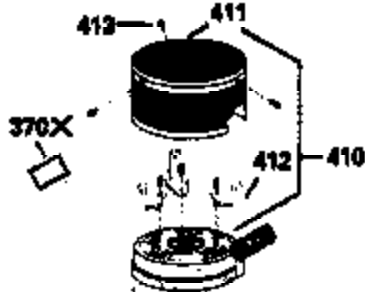

ILLUSTRATION SHOWS TYPICAL PARTS ONLY. ORDER BY PART NUMBER. PARTS NOT LISTED ARE SUPPLIED BY OEM.

VIEW 2 OF 3

Ref #	Part Number	Qty	Description
243	650899	2	Screw, 10-32 x 2-3/32"
245	35500	1	Air Cleaner Filter
247	35505	2	Air Cleaner Tube Clamp
248	35504	1	Air Cleaner Tube
250	35503	1	Air Cleaner Cover
263	35502	1	Trim Ring
287	650884	2	Screw, 8-32 x 1/2"
299	650900	2	"U" Type Nut, 10-32
301	35355	1	Fuel Cap
347	650898	4	Screw, 10-32 x 27/32"
370	34144	1	Primer Decal

ILLUSTRATION SHOWS TYPICAL PARTS ONLY. ORDER BY PART NUMBER. PARTS NOT LISTED ARE SUPPLIED BY OEM.

VIEW 3 OF 3

Ref #	Part Number	Qty	Description
19	31361	1	Extension Spring
69	35261	1	* Mounting Flange Gasket
182	6201	2	Screw, 1/4-28 x 7/8"
185	31384A	1	Intake Pipe (Incl. 224)
186	34337	1	Governor Link
223	650451	2	Screw, 1/4-20 x 1"
245	35500	1	Air Cleaner Filter
250	35503	1	Air Cleaner Cover
260	35497	1	Blower Housing
276	33753	1	Locking Plate
277	650795	2	Screw, 1/4-20 x 2-1/4"