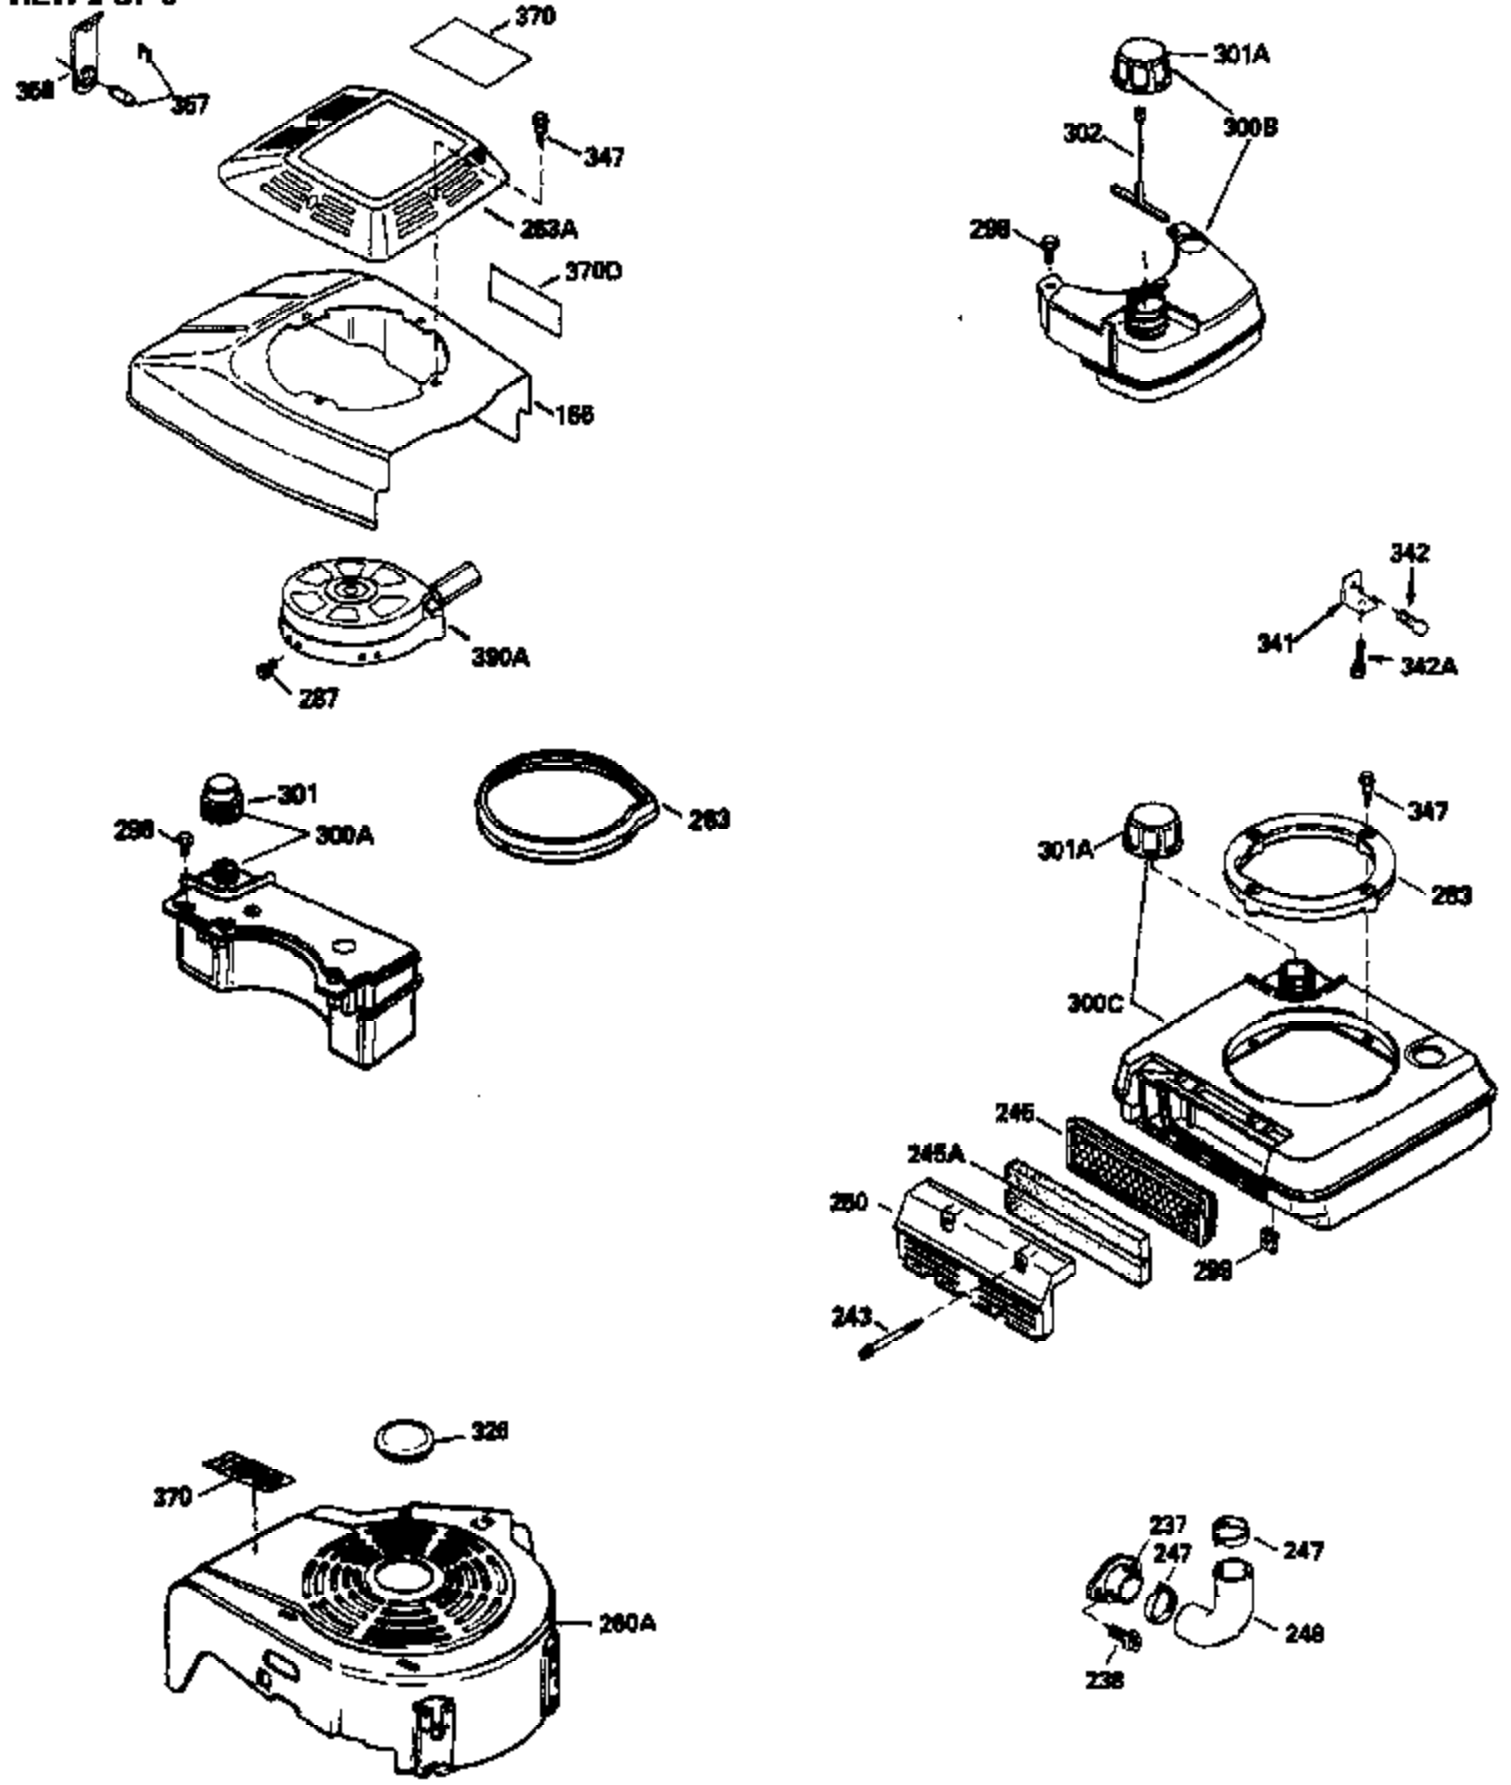

ILLUSTRATION SHOWS TYPICAL PARTS ONLY. ORDER BY PART NUMBER. PARTS NOT LISTED ARE SUPPLIED BY OEM.

VIEW 2 OF 3

Ref #	Part Number	Qty	Description
243	650899	2	Screw, 10-32 x 2-3/32"
245	35500	1	Air Cleaner Filter
247	35505	2	Air Cleaner Tube Clamp
248	35504	1	Air Cleaner Tube
250	35503	1	Air Cleaner Cover
263	35502	1	Trim Ring
287	650884	2	Screw, 8-32 x 1/2"
299	650900	2	"U" Type Nut, 10-32
301	35355	1	Fuel Cap
347	650898	4	Screw, 10-32 x 27/32"
370	34144	1	Primer Decal