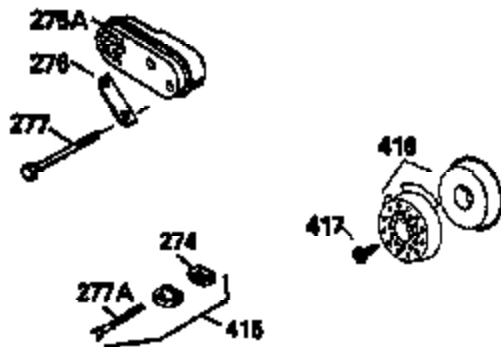

ILLUSTRATION SHOWS TYPICAL PARTS ONLY. ORDER BY PART NUMBER. PARTS NOT LISTED ARE SUPPLIED BY OEM.

VIEW 2 OF 3

Ref #	Part Number	Qty	Description
243	650899	2	Screw, 10-32 x 2-3/32"
245	35500	1	Air Cleaner Filter
247	35505	2	Air Cleaner Tube Clamp
248	35504	1	Air Cleaner Tube
250	35503	1	Air Cleaner Cover
263	35502	1	Trim Ring
287	650884	2	Screw, 8-32 x 1/2"
299	650900	2	"U" Type Nut, 10-32
301	35355	1	Fuel Cap
347	650898	4	Screw, 10-32 x 27/32"
370	34144	1	Primer Decal

ILLUSTRATION SHOWS TYPICAL PARTS ONLY. ORDER BY PART NUMBER. PARTS NOT LISTED ARE SUPPLIED BY OEM.

VIEW 3 OF 3

Ref #	Part Number	Qty	Description
19	31361	1	Extension Spring
69	35261	1	* Mounting Flange Gasket
182	6201	2	Screw, 1/4-28 x 7/8"
185	31384A	1	Intake Pipe (Incl. 224)
186	34337	1	Governor Link
223	650451	2	Screw, 1/4-20 x 1"
245	35500	1	Air Cleaner Filter
250	35503	1	Air Cleaner Cover
260	35497	1	Blower Housing
276	33753	1	Locking Plate
277	650795	2	Screw, 1/4-20 x 2-1/4"