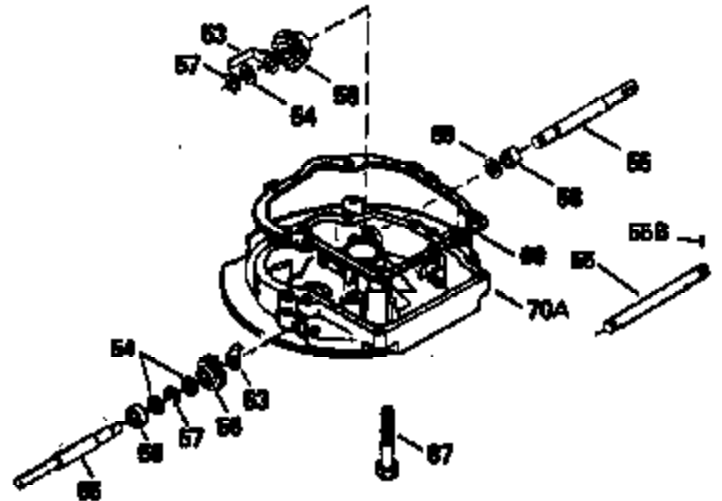

ILLUSTRATION SHOWS TYPICAL PARTS ONLY. ORDER BY PART NUMBER. PARTS NOT LISTED ARE SUPPLIED BY OEM.

VIEW 2 OF 3

Ref #	Part Number	Qty	Description
243	650899	2	Screw, 10-32 x 2-3/32"
245	35500	1	Air Cleaner Filter
247	35505	2	Air Cleaner Tube Clamp
248	35504	1	Air Cleaner Tube
250	35503	1	Air Cleaner Cover
263	35502	1	Trim Ring
287	650884	2	Screw, 8-32 x 1/2"
299	650900	2	"U" Type Nut, 10-32
301	35355	1	Fuel Cap
347	650898	4	Screw, 10-32 x 27/32"
370	34144	1	Primer Decal

ILLUSTRATION SHOWS TYPICAL PARTS ONLY. ORDER BY PART NUMBER. PARTS NOT LISTED ARE SUPPLIED BY OEM.

VIEW 3 OF 3

Ref #	Part Number	Qty	Description
19	31361	1	Extension Spring
69	35261	1	* Mounting Flange Gasket
182	6201	2	Screw, 1/4-28 x 7/8"
185	31384A	1	Intake Pipe (Incl. 224)
186	34337	1	Governor Link
223	650451	2	Screw, 1/4-20 x 1"
245	35500	1	Air Cleaner Filter
250	35503	1	Air Cleaner Cover
260	35497	1	Blower Housing
276	33753	1	Locking Plate
277	650795	2	Screw, 1/4-20 x 2-1/4"