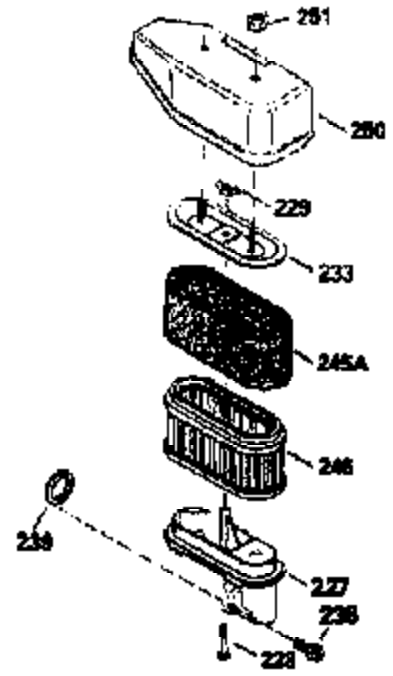

ILLUSTRATION SHOWS TYPICAL PARTS ONLY. ORDER BY PART NUMBER. PARTS NOT LISTED ARE SUPPLIED BY OEM.

VIEW 3 OF 3

Ref #	Part Number	Qty	Description
19	31361	1	Extension Spring
53	31745	1	Tang Washer
55	34647	1	PTO Shaft
56	31746	1	Left Hand Worm Gear
57	33537	1	Retaining Ring
58	31744	1	Oil Seal
59	31747	2	Washer
69	35261	1	* Mounting Flange Gasket
87	650492	1	Screw, 1/4-20 x 2-1/4"
182	6201	2	Screw, 1/4-28 x 7/8"
185	31384A	1	Intake Pipe (Incl. 224)
186	34337	1	Governor Link
223	650451	2	Screw, 1/4-20 x 1"
245	35500	1	Air Cleaner Filter
245A	35705	1	Air Cleaner Filter
250	35503	1	Air Cleaner Cover
260	35497	1	Blower Housing
276	33753	1	Locking Plate
277	650795	2	Screw, 1/4-20 x 2-1/4"
322	35013	1	Connector Body
361	650831	2	Screw, 1/4-20 x 1/2"
395	35707	1	Electric Starter Motor (12 Volt)