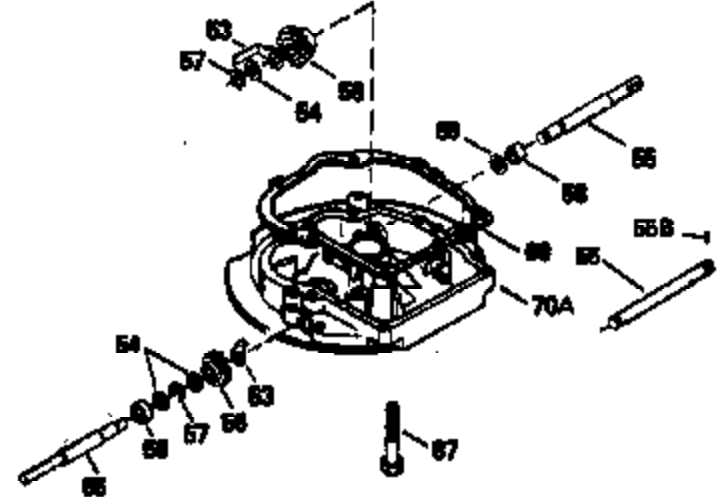

Ref #	Part Number	Qty	Description
420	730225	1	SAE 30 4-Cycle Engine Oil (Quart)

ILLUSTRATION SHOWS TYPICAL PARTS ONLY. ORDER BY PART NUMBER. PARTS NOT LISTED ARE SUPPLIED BY OEM.

VIEW 2 OF 3

Ref #	Part Number	Qty	Description
243	650899	2	Screw, 10-32 x 2-3/32"
245A	35705	1	Air Cleaner Filter
245	35500	1	Air Cleaner Filter
247	35505	2	Air Cleaner Tube Clamp
248	35504	1	Air Cleaner Tube
250	35503	1	Air Cleaner Cover
263	35502	1	Trim Ring
287	650884	2	Screw, 8-32 x 1/2"
299	650900	2	"U" Type Nut, 10-32
301	35355	1	Fuel Cap
347	650898	4	Screw, 10-32 x 27/32"
370	34144	1	Primer Decal

ILLUSTRATION SHOWS TYPICAL PARTS ONLY. ORDER BY PART NUMBER. PARTS NOT LISTED ARE SUPPLIED BY OEM.

VIEW 3 OF 3

Ref #	Part Number	Qty	Description
19	31361	1	Extension Spring
53	31745	1	Tang Washer
55	34647	1	PTO Shaft
56	31746	1	Left Hand Worm Gear
57	33537	1	Retaining Ring
58	31744	1	Oil Seal
59	31747	2	Washer
69	35261	1	* Mounting Flange Gasket
87	650492	1	Screw, 1/4-20 x 2-1/4"
182	6201	2	Screw, 1/4-28 x 7/8"
185	31384A	1	Intake Pipe (Incl. 224)
186	34337	1	Governor Link
223	650451	2	Screw, 1/4-20 x 1"
245	35500	1	Air Cleaner Filter
245A	35705	1	Air Cleaner Filter
250	35503	1	Air Cleaner Cover
260	35497	1	Blower Housing
276	33753	1	Locking Plate
277	650795	2	Screw, 1/4-20 x 2-1/4"
322	35013	1	Connector Body
361	650831	2	Screw, 1/4-20 x 1/2"
395	35707	1	Electric Starter Motor (12 Volt)