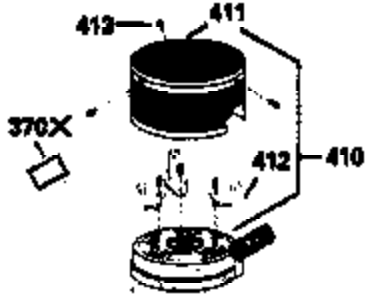

ILLUSTRATION SHOWS TYPICAL PARTS ONLY. ORDER BY PART NUMBER. PARTS NOT LISTED ARE SUPPLIED BY OEM.

VIEW 3 OF 3

Ref #	Part Number	Qty	Description
19	31361	1	Extension Spring
53	31745	1	Tang Washer
55	34647	1	PTO Shaft
56	31746	1	Left Hand Worm Gear
57	33537	1	Retaining Ring
58	31744	1	Oil Seal
59	31747	2	Washer
69	35261	1	* Mounting Flange Gasket
87	650492	1	Screw, 1/4-20 x 2-1/4"
182	6201	2	Screw, 1/4-28 x 7/8"
185	31384A	1	Intake Pipe (Incl. 224)
186	34337	1	Governor Link
223	650451	2	Screw, 1/4-20 x 1"
245	35500	1	Air Cleaner Filter
245A	35705	1	Air Cleaner Filter
250	35503	1	Air Cleaner Cover
260	35497	1	Blower Housing
276	33753	1	Locking Plate
277	650795	2	Screw, 1/4-20 x 2-1/4"
322	35013	1	Connector Body
361	650831	2	Screw, 1/4-20 x 1/2"
395	35707	1	Electric Starter Motor (12 Volt)