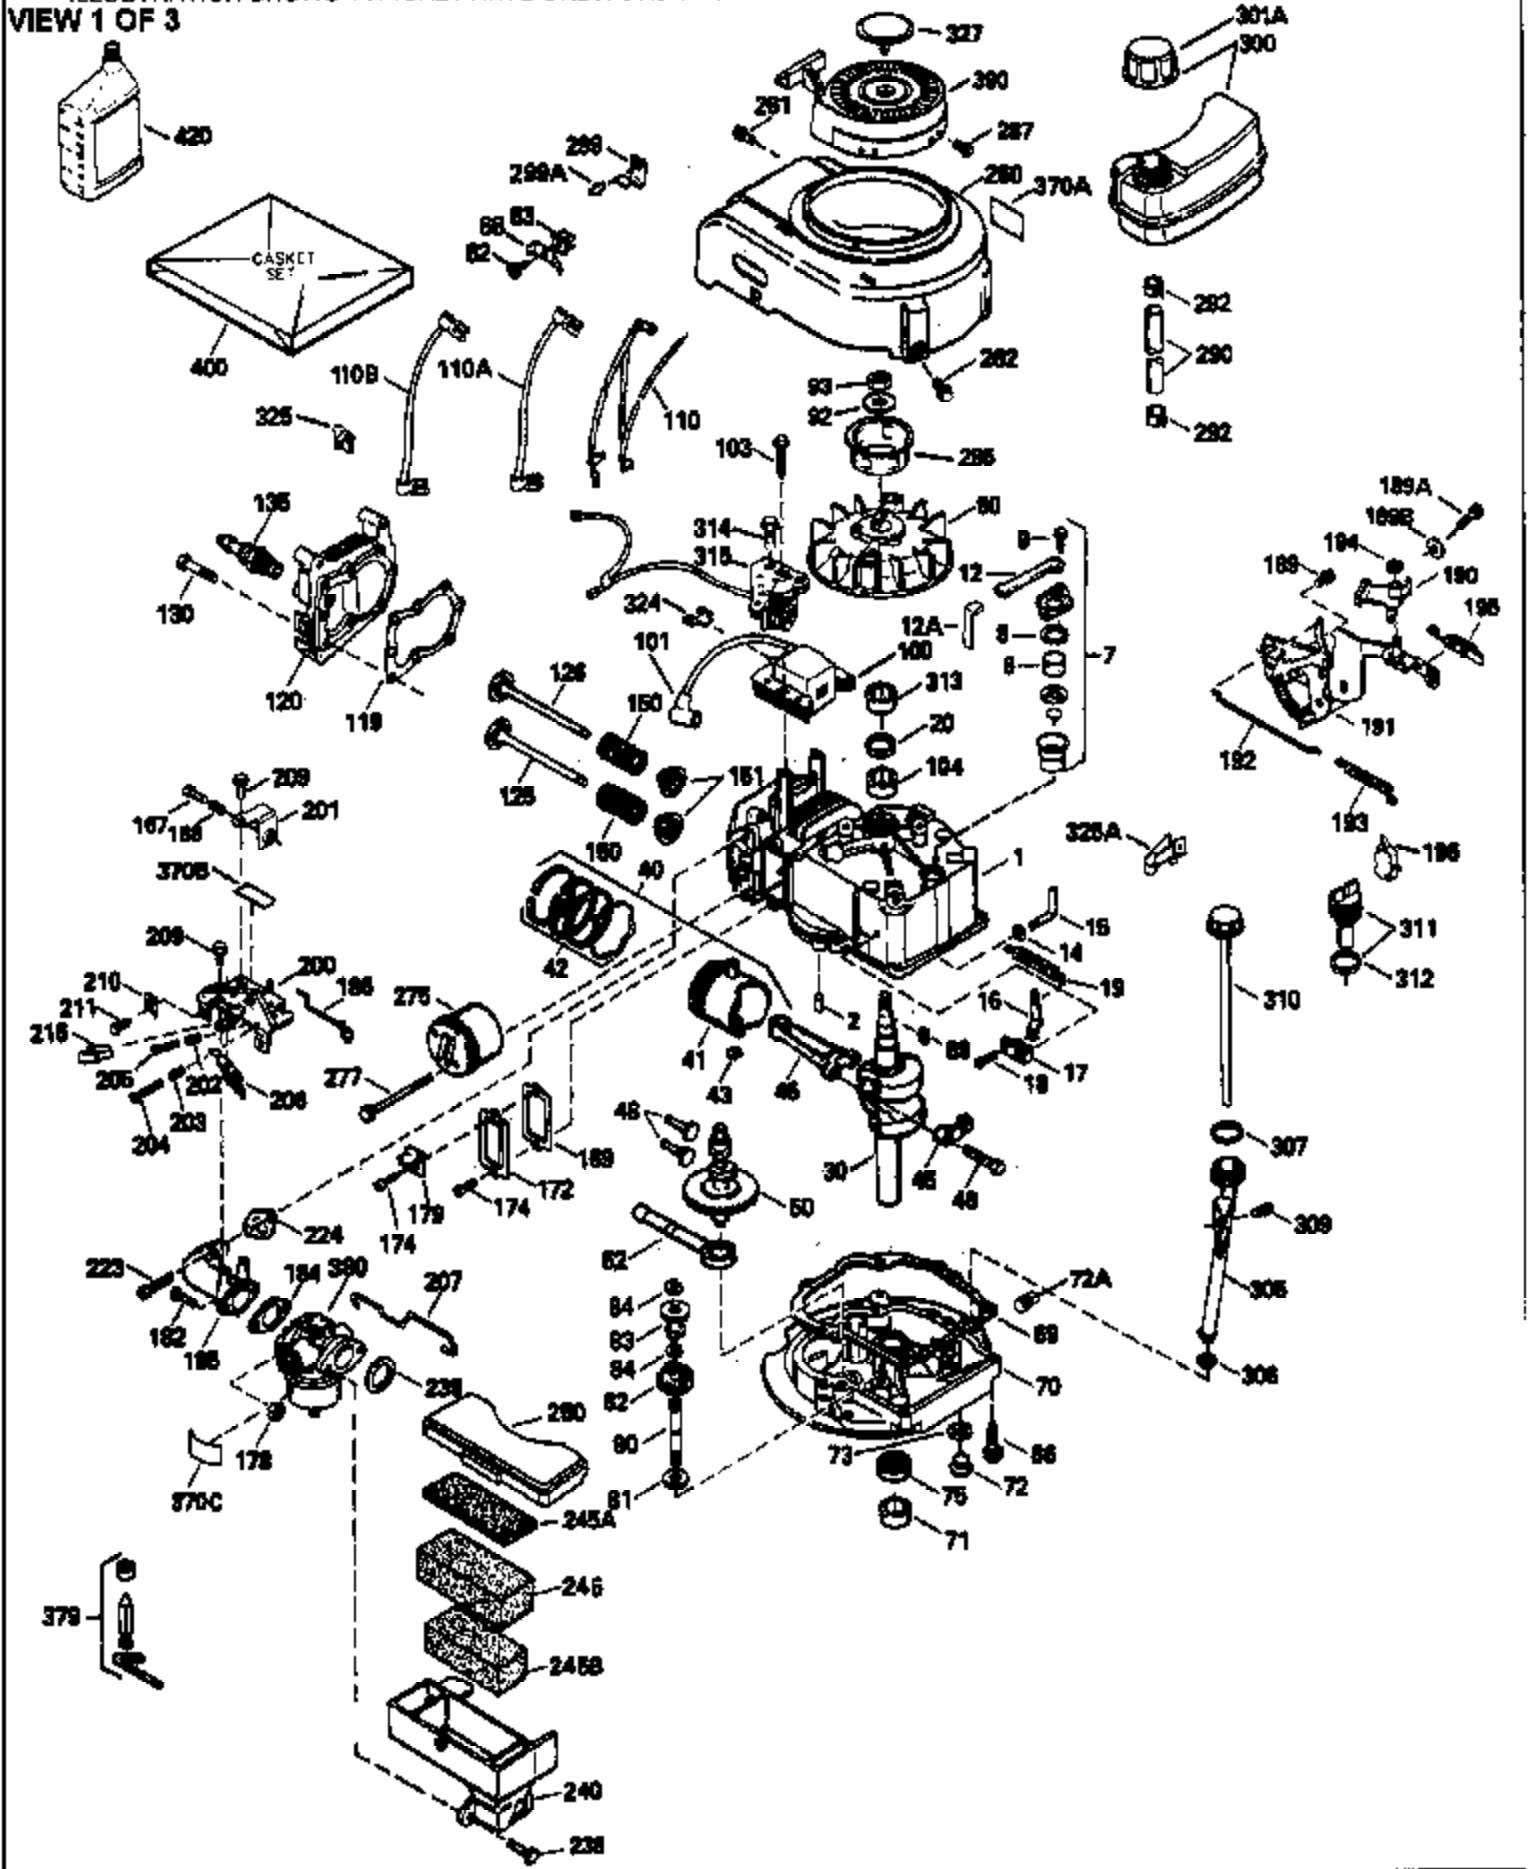

ILLUSTRATION SHOWS TYPICAL PARTS ONLY. ORDER BY PART NUMBER. PARTS NOT LISTED ARE SUPPLIED BY OEM.
VIEW 1 OF 3

Ref #	Part Number	Qty	Description
1	35001	1	Cylinder (Incl. 2 & 20)
2	26727	2	Dowel Pin
6	33734	1	Breather Element
7	34214A	1	Breather Ass'y. (Incl. 6, 8 & 9)
8	33735	1	* Breather Gasket
9	30200	2	Screw, 10-24 x 9/16"
12	35496	1	Breather Tube
14	28277	1	Washer
15	31513	1	Governor Rod
16	31383A	1	Governor Lever
17	31335	1	Governor Lever Clamp
18	650548	1	Screw, 8-32 x 5/16"
19	31361	1	Extension Spring
20	32600	1	Oil Seal
30	34470B	1	Crankshaft
40	35544A	1	Piston, Pin & Ring Set (Std.)
40	35545A	1	Piston, Pin & Ring Set (.010" OS)
40	35546	1	Piston, Pin & Ring Set (.020" OS)
41	35541	1	Piston & Pin Ass'y. (Std.) (Incl. 43)
41	35542	1	Piston & Pin Ass'y. (.010" OS) (Incl. 43)
41	35543	1	Piston & Pin Ass'y. (.020" OS) (Incl. 43)
42	35547A	1	Ring Set (Std.)
42	35548A	1	Ring Set (.010" OS)
42	35549	1	Ring Set (.020" OS)
43	20381	2	Piston Pin Retaining Ring
45	32875	1	Connecting Rod Ass'y. (Incl. 46)
46	32610A	2	Connecting Rod Bolt
48	27241	2	Valve Lifter
50	33533	1	Camshaft (MCR)
52	29914	1	Oil Pump Ass'y.
69	35261	1	* Mounting Flange Gasket
70	33535B	1	Mounting Flange (Incl.58,72,73,75,80)
72	30572	1	Oil Drain Plug
73	28833	1	Drain Plug Gasket
75	26208	1	Oil Seal
80	30574	1	Governor Shaft
81	30590A	1	Washer
82	30591	1	Governor Gear Ass'y. (Incl. 81)
83	30588A	1	Governor Spool
84	29193	2	Retaining Ring
86	650488	5	Screw, 1/4-20 x 1-1/4"
89	610961	1	Flywheel Key
90	611179	1	Flywheel (W/Ring Gear)
92	650815	1	Belleville Washer
93	650816	1	Flywheel Nut
100	34443A	1	Solid State Ignition
101	610118	1	Spark Plug Cover
103	650814	2	Screw, Torx T-15, 10-24 x 1"
104	34836	1	Bushing
110B	35020	1	Ground Wire
110A	34970	1	Ground Wire
110	36230	1	Ground Wire
119	33015A	1	* Cylinder Head Gasket
120	34342	1	Cylinder Head
125	29315C	1	Exhaust Valve (1/32" OS) (Incl. 151)
125	34776	1	Exhaust Valve (Std.) (Incl. 151)
126	29314B	1	Intake Valve (Std.) (Incl. 151)
126	29315C	1	Intake Valve (1/32" OS) (Incl. 151)