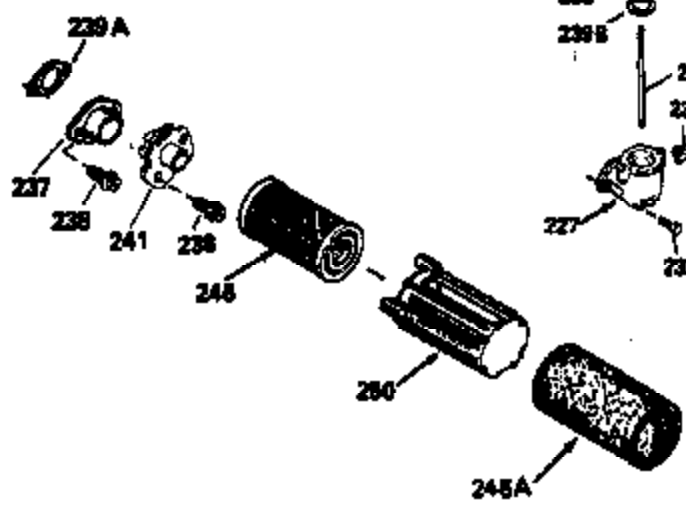

ILLUSTRATION SHOWS TYPICAL PARTS ONLY. ORDER BY PART NUMBER. PARTS NOT LISTED ARE SUPPLIED BY OEM.

VIEW 3 OF 3

Ref #	Part Number	Qty	Description
19	31361	1	Extension Spring
53	31745	1	Tang Washer
55	34647	1	PTO Shaft
56	31746	1	Left Hand Worm Gear
57	33537	1	Retaining Ring
58	31744	1	Oil Seal
59	31747	2	Washer
69	35261	1	* Mounting Flange Gasket
87	650492	1	Screw, 1/4-20 x 2-1/4"
182	6201	2	Screw, 1/4-28 x 7/8"
185	31384A	1	Intake Pipe (Incl. 224)
186	34337	1	Governor Link
223	650451	2	Screw, 1/4-20 x 1"
245	35500	1	Air Cleaner Filter
245A	35705	1	Air Cleaner Filter
250	35503	1	Air Cleaner Cover
260	35497	1	Blower Housing
276	33753	1	Locking Plate
277	650795	2	Screw, 1/4-20 x 2-1/4"
322	35013	1	Connector Body
361	650831	2	Screw, 1/4-20 x 1/2"
395	35707	1	Electric Starter Motor (12 Volt)