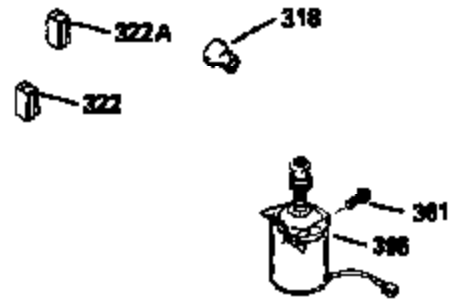

Ref #	Part Number	Qty	Description
420	730225	1	SAE 30 4-Cycle Engine Oil (Quart)

ILLUSTRATION SHOWS TYPICAL PARTS ONLY. ORDER BY PART NUMBER. PARTS NOT LISTED ARE SUPPLIED BY OEM.

VIEW 2 OF 3

Ref #	Part Number	Qty	Description
243	650899	2	Screw, 10-32 x 2-3/32"
245A	35705	1	Air Cleaner Filter
245	35500	1	Air Cleaner Filter
247	35505	2	Air Cleaner Tube Clamp
248	35504	1	Air Cleaner Tube
250	35503	1	Air Cleaner Cover
263	35502	1	Trim Ring
287	650884	2	Screw, 8-32 x 1/2"
299	650900	2	"U" Type Nut, 10-32
301	35355	1	Fuel Cap
347	650898	4	Screw, 10-32 x 27/32"
370	34144	1	Primer Decal

ILLUSTRATION SHOWS TYPICAL PARTS ONLY. ORDER BY PART NUMBER. PARTS NOT LISTED ARE SUPPLIED BY OEM.

VIEW 3 OF 3

Ref #	Part Number	Qty	Description
19	31361	1	Extension Spring
53	31745	1	Tang Washer
55	34647	1	PTO Shaft
56	31746	1	Left Hand Worm Gear
57	33537	1	Retaining Ring
58	31744	1	Oil Seal
59	31747	2	Washer
69	35261	1	* Mounting Flange Gasket
87	650492	1	Screw, 1/4-20 x 2-1/4"
182	6201	2	Screw, 1/4-28 x 7/8"
185	31384A	1	Intake Pipe (Incl. 224)
186	34337	1	Governor Link
223	650451	2	Screw, 1/4-20 x 1"
245	35500	1	Air Cleaner Filter
245A	35705	1	Air Cleaner Filter
250	35503	1	Air Cleaner Cover
260	35497	1	Blower Housing
276	33753	1	Locking Plate
277	650795	2	Screw, 1/4-20 x 2-1/4"
322	35013	1	Connector Body
361	650831	2	Screw, 1/4-20 x 1/2"
395	35707	1	Electric Starter Motor (12 Volt)