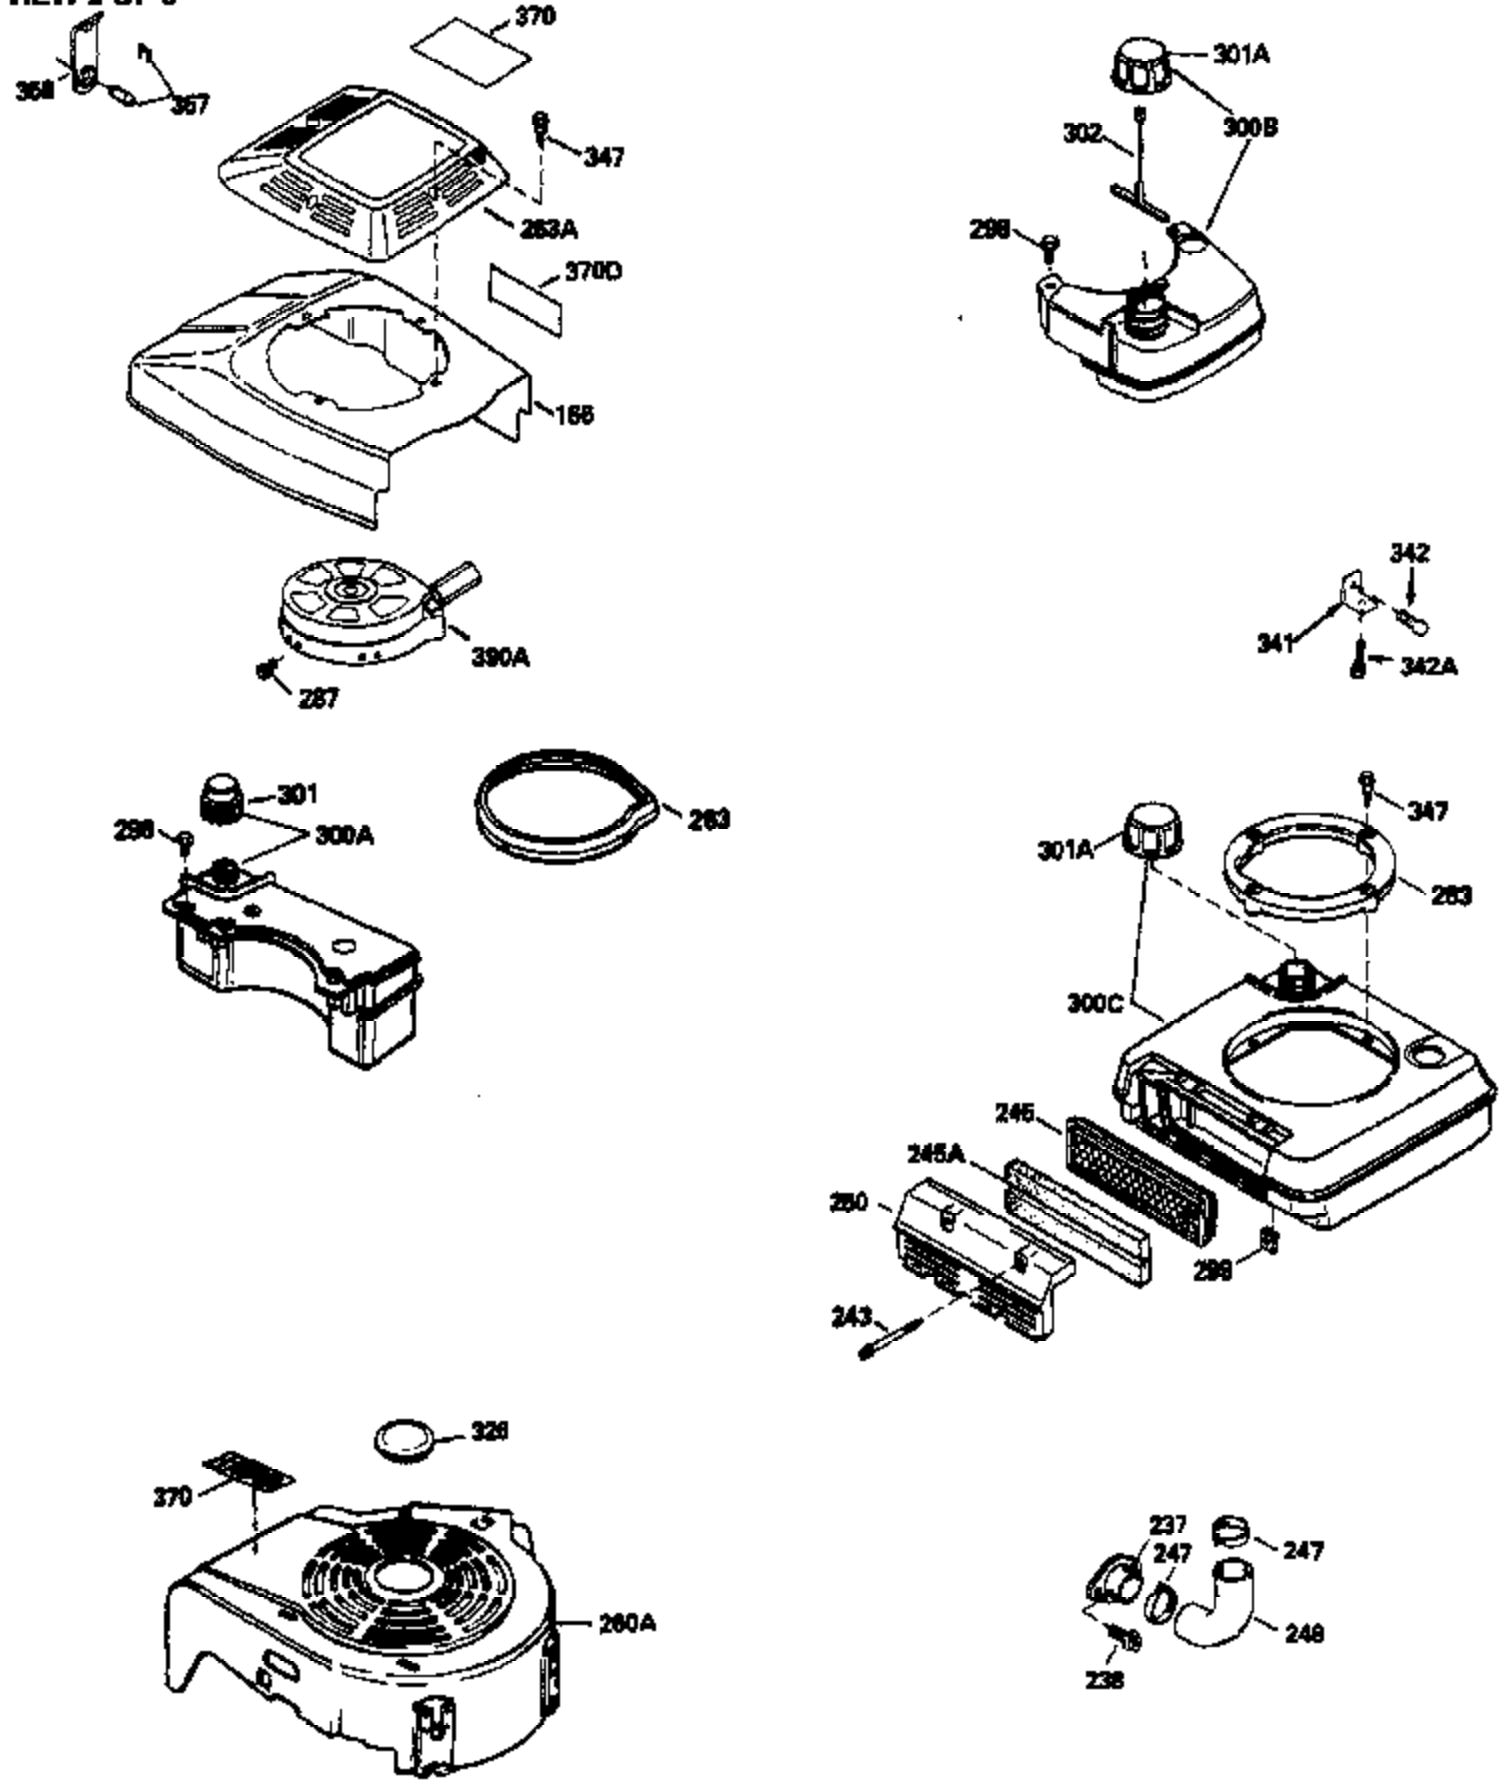

ILLUSTRATION SHOWS TYPICAL PARTS ONLY. ORDER BY PART NUMBER. PARTS NOT LISTED ARE SUPPLIED BY OEM.

VIEW 2 OF 3

Ref #	Part Number	Qty	Description
243	650899	2	Screw, 10-32 x 2-3/32"
245A	35705	1	Air Cleaner Filter
245	35500	1	Air Cleaner Filter
247	35505	2	Air Cleaner Tube Clamp
248	35504	1	Air Cleaner Tube
250	35503	1	Air Cleaner Cover
263	35502	1	Trim Ring
287	650884	2	Screw, 8-32 x 1/2"
299	650900	2	"U" Type Nut, 10-32
301	35355	1	Fuel Cap
347	650898	4	Screw, 10-32 x 27/32"
370	34144	1	Primer Decal