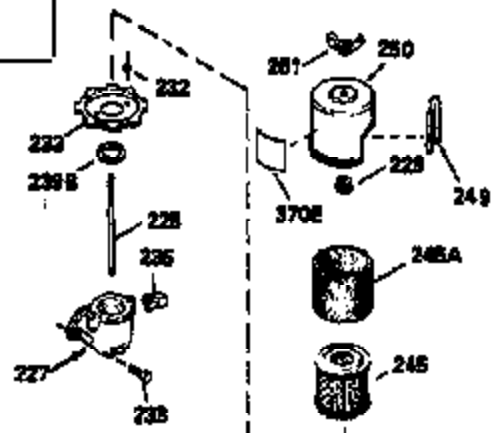

Ref #	Part Number	Qty	Description
420	730225	1	SAE 30 4-Cycle Engine Oil (Quart)

ILLUSTRATION SHOWS TYPICAL PARTS ONLY. ORDER BY PART NUMBER. PARTS NOT LISTED ARE SUPPLIED BY OEM.

VIEW 2 OF 3

Ref #	Part Number	Qty	Description
243	650899	2	Screw, 10-32 x 2-3/32"
245A	35705	1	Air Cleaner Filter
245	35500	1	Air Cleaner Filter
247	35505	2	Air Cleaner Tube Clamp
248	35504	1	Air Cleaner Tube
250	35503	1	Air Cleaner Cover
263	35502	1	Trim Ring
287	650884	2	Screw, 8-32 x 1/2"
299	650900	2	"U" Type Nut, 10-32
301	35355	1	Fuel Cap
347	650898	4	Screw, 10-32 x 27/32"
370	34144	1	Primer Decal

ILLUSTRATION SHOWS TYPICAL PARTS ONLY. ORDER BY PART NUMBER. PARTS NOT LISTED ARE SUPPLIED BY OEM.

VIEW 3 OF 3

Ref #	Part Number	Qty	Description
19	31361	1	Extension Spring
53	31745	1	Tang Washer
55	34647	1	PTO Shaft
56	31746	1	Left Hand Worm Gear
57	33537	1	Retaining Ring
58	31744	1	Oil Seal
59	31747	2	Washer
69	35261	1	* Mounting Flange Gasket
87	650492	1	Screw, 1/4-20 x 2-1/4"
182	6201	2	Screw, 1/4-28 x 7/8"
185	31384A	1	Intake Pipe (Incl. 224)
186	34337	1	Governor Link
223	650451	2	Screw, 1/4-20 x 1"
245	35500	1	Air Cleaner Filter
245A	35705	1	Air Cleaner Filter
250	35503	1	Air Cleaner Cover
260	35497	1	Blower Housing
276	33753	1	Locking Plate
277	650795	2	Screw, 1/4-20 x 2-1/4"
322	35013	1	Connector Body
361	650831	2	Screw, 1/4-20 x 1/2"
395	35707	1	Electric Starter Motor (12 Volt)