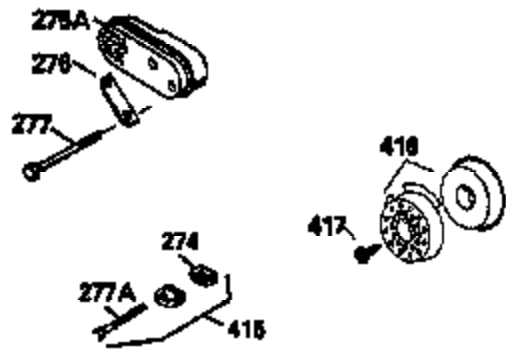

ILLUSTRATION SHOWS TYPICAL PARTS ONLY. ORDER BY PART NUMBER. PARTS NOT LISTED ARE SUPPLIED BY OEM.

VIEW 3 OF 3

Ref #	Part Number	Qty	Description
19	31361	1	Extension Spring
53	31745	1	Tang Washer
55	34647	1	PTO Shaft
56	31746	1	Left Hand Worm Gear
57	33537	1	Retaining Ring
58	31744	1	Oil Seal
59	31747	2	Washer
69	35261	1	* Mounting Flange Gasket
87	650492	1	Screw, 1/4-20 x 2-1/4"
182	6201	2	Screw, 1/4-28 x 7/8"
185	31384A	1	Intake Pipe (Incl. 224)
186	34337	1	Governor Link
223	650451	2	Screw, 1/4-20 x 1"
245	35500	1	Air Cleaner Filter
245A	35705	1	Air Cleaner Filter
250	35503	1	Air Cleaner Cover
260	35497	1	Blower Housing
276	33753	1	Locking Plate
277	650795	2	Screw, 1/4-20 x 2-1/4"
322	35013	1	Connector Body
361	650831	2	Screw, 1/4-20 x 1/2"
395	35707	1	Electric Starter Motor (12 Volt)