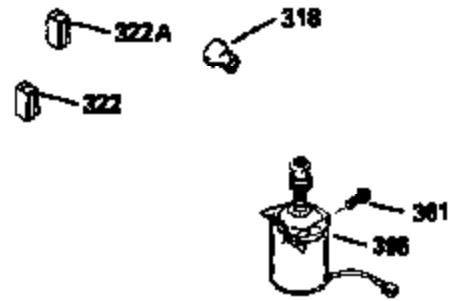

ILLUSTRATION SHOWS TYPICAL PARTS ONLY. ORDER BY PART NUMBER. PARTS NOT LISTED ARE SUPPLIED BY OEM.

VIEW 3 OF 3

Ref #	Part Number	Qty	Description
19	31361	1	Extension Spring
53	31745	1	Tang Washer
55	34647	1	PTO Shaft
56	31746	1	Left Hand Worm Gear
57	33537	1	Retaining Ring
58	31744	1	Oil Seal
59	31747	2	Washer
69	35261	1	* Mounting Flange Gasket
87	650492	1	Screw, 1/4-20 x 2-1/4"
182	6201	2	Screw, 1/4-28 x 7/8"
185	31384A	1	Intake Pipe (Incl. 224)
186	34337	1	Governor Link
223	650451	2	Screw, 1/4-20 x 1"
245	35500	1	Air Cleaner Filter
245A	35705	1	Air Cleaner Filter
250	35503	1	Air Cleaner Cover
260	35497	1	Blower Housing
276	33753	1	Locking Plate
277	650795	2	Screw, 1/4-20 x 2-1/4"