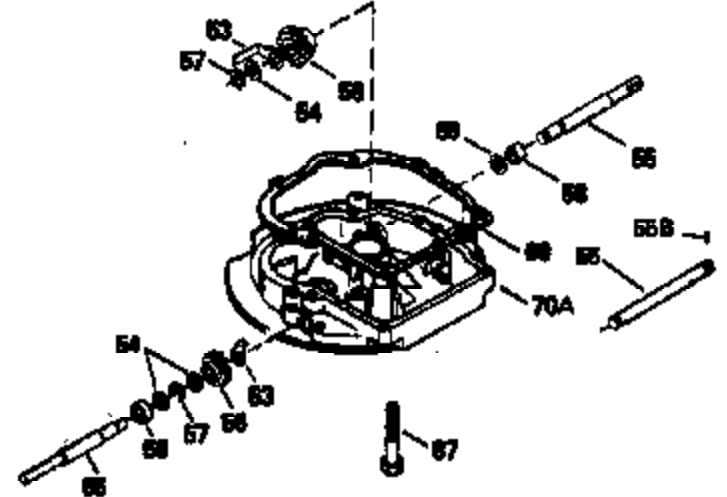

ILLUSTRATION SHOWS TYPICAL PARTS ONLY. ORDER BY PART NUMBER. PARTS NOT LISTED ARE SUPPLIED BY OEM.

VIEW 3 OF 3

Ref #	Part Number	Qty	Description
19	31361	1	Extension Spring
53	31745	1	Tang Washer
55	34647	1	PTO Shaft
56	31746	1	Left Hand Worm Gear
57	33537	1	Retaining Ring
58	31744	1	Oil Seal
59	31747	2	Washer
69	35261	1	* Mounting Flange Gasket
87	650492	1	Screw, 1/4-20 x 2-1/4"
182	6201	2	Screw, 1/4-28 x 7/8"
185	31384A	1	Intake Pipe (Incl. 224)
186	34337	1	Governor Link
223	650451	2	Screw, 1/4-20 x 1"
245	35500	1	Air Cleaner Filter
245A	35705	1	Air Cleaner Filter
250	35503	1	Air Cleaner Cover
260	35497	1	Blower Housing
276	33753	1	Locking Plate
277	650795	2	Screw, 1/4-20 x 2-1/4"