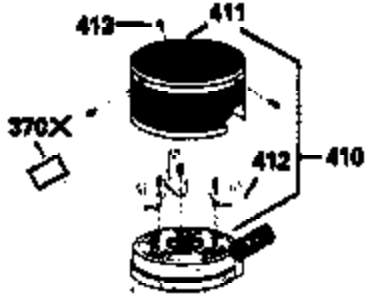

ILLUSTRATION SHOWS TYPICAL PARTS ONLY. ORDER BY PART NUMBER. PARTS NOT LISTED ARE SUPPLIED BY OEM.

VIEW 3 OF 3

Ref #	Part Number	Qty	Description
19	31361	1	Extension Spring
53	31745	1	Tang Washer
55	34647	1	PTO Shaft
56	31746	1	Left Hand Worm Gear
57	33537	1	Retaining Ring
58	31744	1	Oil Seal
59	31747	2	Washer
69	35261	1	* Mounting Flange Gasket
87	650492	1	Screw, 1/4-20 x 2-1/4"
182	6201	2	Screw, 1/4-28 x 7/8"
185	31384A	1	Intake Pipe (Incl. 224)
186	34337	1	Governor Link
223	650451	2	Screw, 1/4-20 x 1"
245	35500	1	Air Cleaner Filter
245A	35705	1	Air Cleaner Filter
250	35503	1	Air Cleaner Cover
260	35497	1	Blower Housing
276	33753	1	Locking Plate
277	650795	2	Screw, 1/4-20 x 2-1/4"