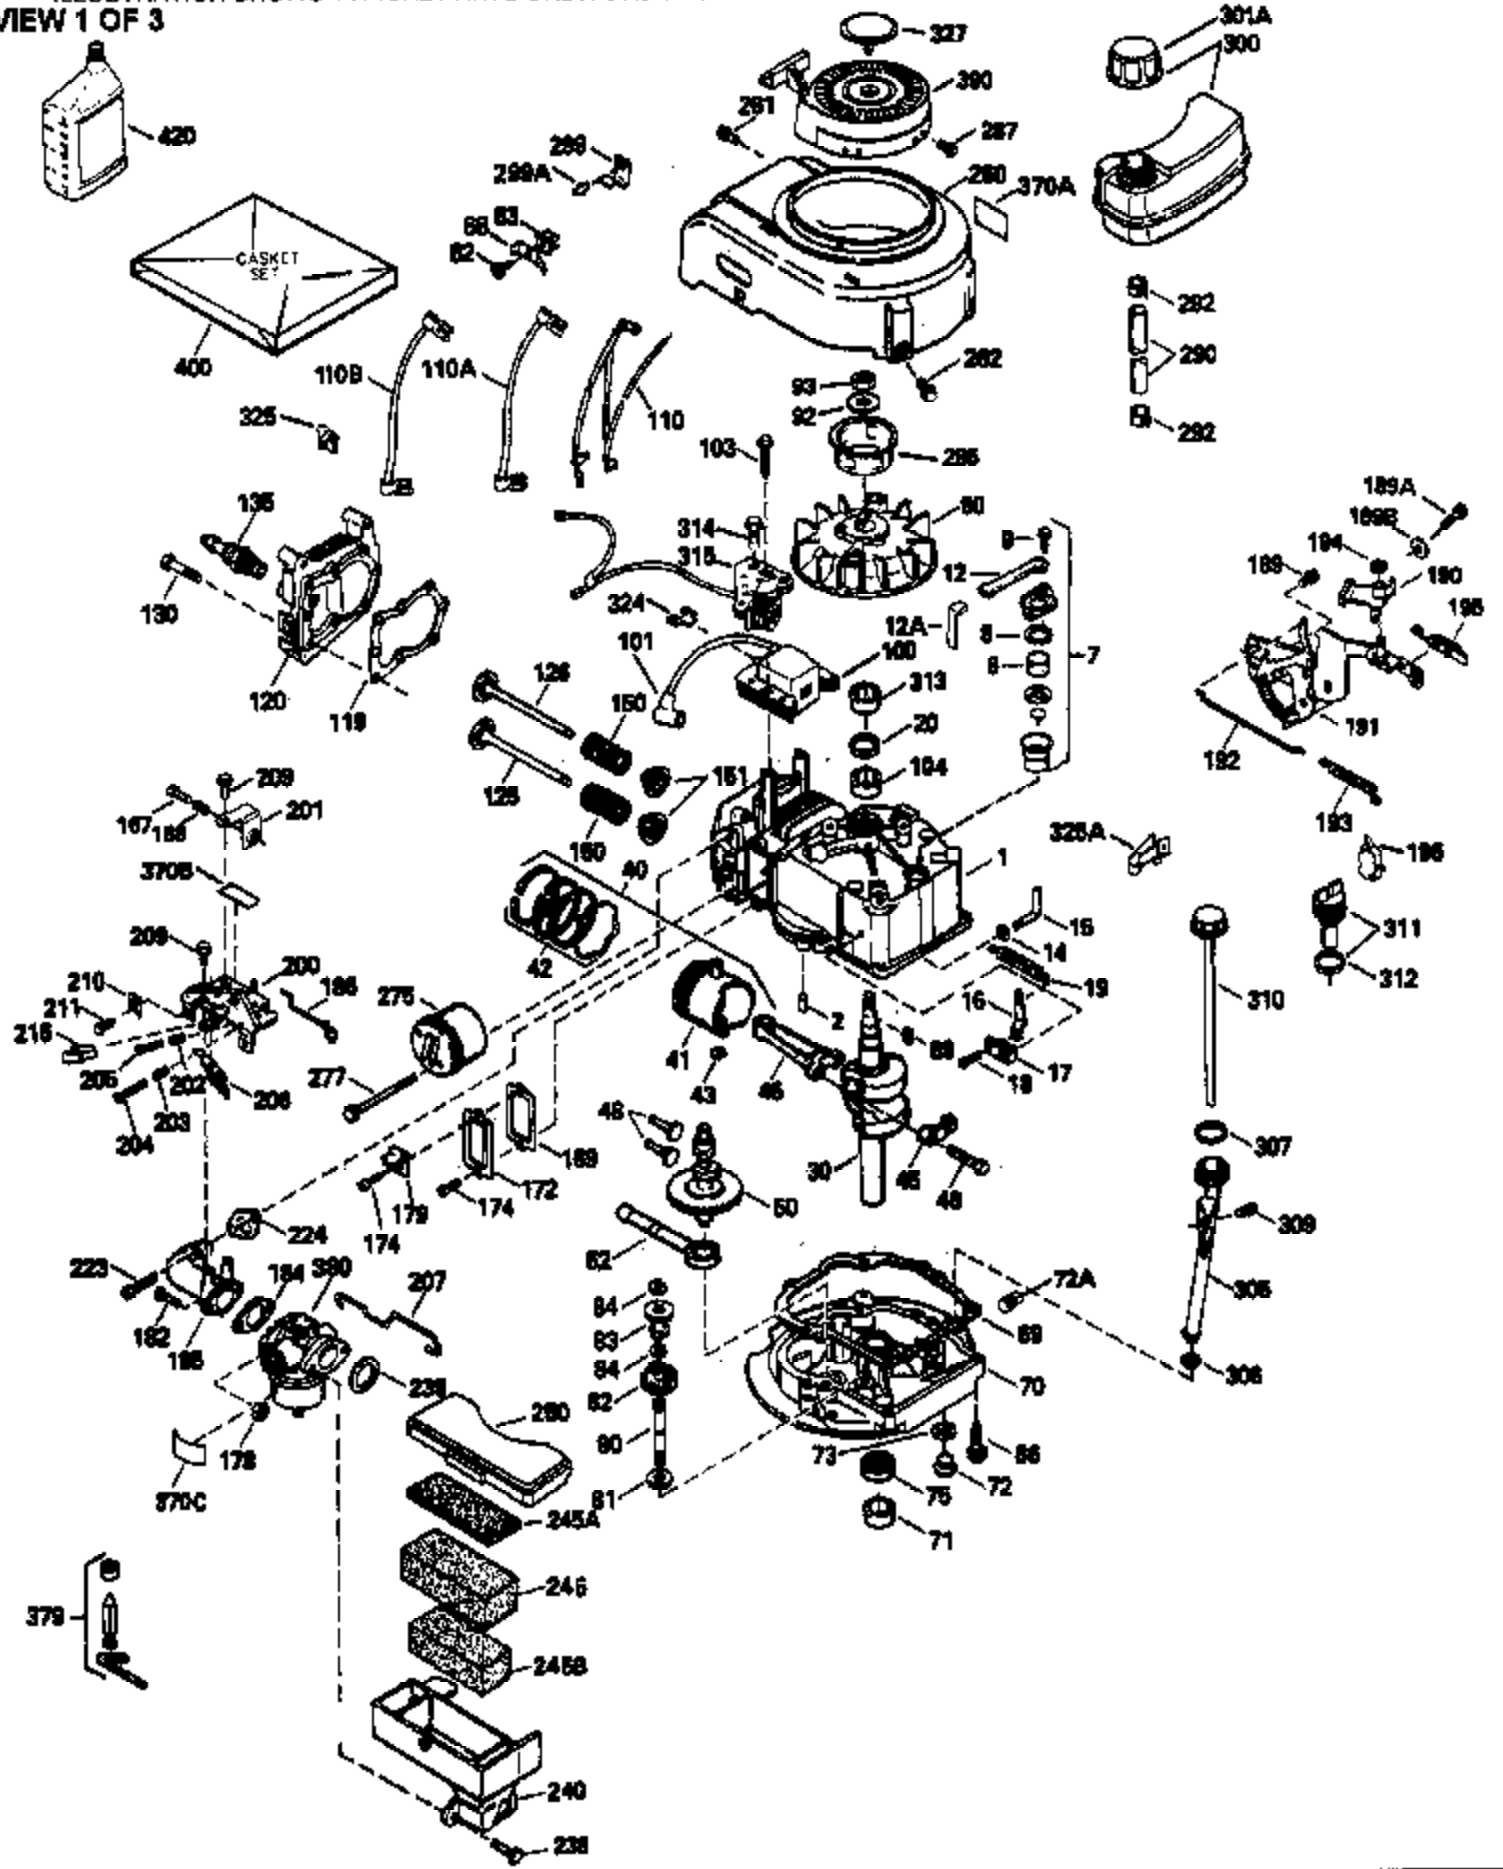

ILLUSTRATION SHOWS TYPICAL PARTS ONLY. ORDER BY PART NUMBER. PARTS NOT LISTED ARE SUPPLIED BY OEM.  
VIEW 1 OF 3

Ref #	Part Number	Qty	Description
1	35001	1	Cylinder (Incl. 2 & 20)
2	26727	2	Dowel Pin
6	33734	1	Breather Element
7	34214A	1	Breather Ass'y. (Incl. 6, 8 & 9)
8	33735	1	* Breather Gasket
9	30200	2	Screw, 10-24 x 9/16"
12	35496	1	Breather Tube
14	28277	1	Washer
15	31513	1	Governor Rod
16	31383A	1	Governor Lever
17	31335	1	Governor Lever Clamp
18	650548	1	Screw, 8-32 x 5/16"
19	31361	1	Extension Spring
20	32600	1	Oil Seal
30	34470B	1	Crankshaft
40	35544A	1	Piston, Pin & Ring Set (Std.)
40	35545A	1	Piston, Pin & Ring Set (.010" OS)
40	35546	1	Piston, Pin & Ring Set (.020" OS)
41	35541	1	Piston & Pin Ass'y. (Std.) (Incl. 43)
41	35542	1	Piston & Pin Ass'y. (.010" OS) (Incl. 43)
41	35543	1	Piston & Pin Ass'y. (.020" OS) (Incl. 43)
42	35547A	1	Ring Set (Std.)
42	35548A	1	Ring Set (.010" OS)
42	35549	1	Ring Set (.020" OS)
43	20381	2	Piston Pin Retaining Ring
45	32875	1	Connecting Rod Ass'y. (Incl. 46)
46	32610A	2	Connecting Rod Bolt
48	27241	2	Valve Lifter
50	33533	1	Camshaft (MCR)
52	29914	1	Oil Pump Ass'y.
69	35261	1	* Mounting Flange Gasket
70	33535B	1	Mounting Flange (Incl.58,72,73,75,80)
72	30572	1	Oil Drain Plug
73	28833	1	Drain Plug Gasket
75	26208	1	Oil Seal
80	30574	1	Governor Shaft
81	30590A	1	Washer
82	30591	1	Governor Gear Ass'y. (Incl. 81)
83	30588A	1	Governor Spool
84	29193	2	Retaining Ring
86	650488	5	Screw, 1/4-20 x 1-1/4"
89	610961	1	Flywheel Key
90	611123	1	Flywheel
92	650815	1	Belleville Washer
93	650816	1	Flywheel Nut
100	34443A	1	Solid State Ignition
101	610118	1	Spark Plug Cover
103	650814	2	Screw, Torx T-15, 10-24 x 1"
104	34836	1	Bushing
110	36230	1	Ground Wire
119	33015A	1	* Cylinder Head Gasket
120	34342	1	Cylinder Head
125	29315C	1	Exhaust Valve (1/32" OS) (Incl. 151)
125	34776	1	Exhaust Valve (Std.) (Incl. 151)
126	29314B	1	Intake Valve (Std.) (Incl. 151)
126	29315C	1	Intake Valve (1/32" OS) (Incl. 151)
130	6021A	8	Screw, 5/16-18 x 1-1/2"
135	35395	1	Resistor Spark Plug (RJ19LM)