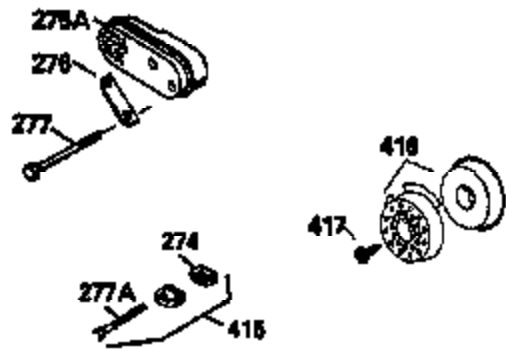

ILLUSTRATION SHOWS TYPICAL PARTS ONLY. ORDER BY PART NUMBER. PARTS NOT LISTED ARE SUPPLIED BY OEM.

VIEW 3 OF 3

Ref #	Part Number	Qty	Description
19	31361	1	Extension Spring
53	31745	1	Tang Washer
55	34647	1	PTO Shaft
56	31746	1	Left Hand Worm Gear
57	33537	1	Retaining Ring
58	31744	1	Oil Seal
59	31747	2	Washer
69	35261	1	* Mounting Flange Gasket
87	650492	1	Screw, 1/4-20 x 2-1/4"
182	6201	2	Screw, 1/4-28 x 7/8"
185	31384A	1	Intake Pipe (Incl. 224)
186	34337	1	Governor Link
223	650451	2	Screw, 1/4-20 x 1"
245	35500	1	Air Cleaner Filter
245A	35705	1	Air Cleaner Filter
250	35503	1	Air Cleaner Cover
260	35497	1	Blower Housing
276	33753	1	Locking Plate
277	650795	2	Screw, 1/4-20 x 2-1/4"