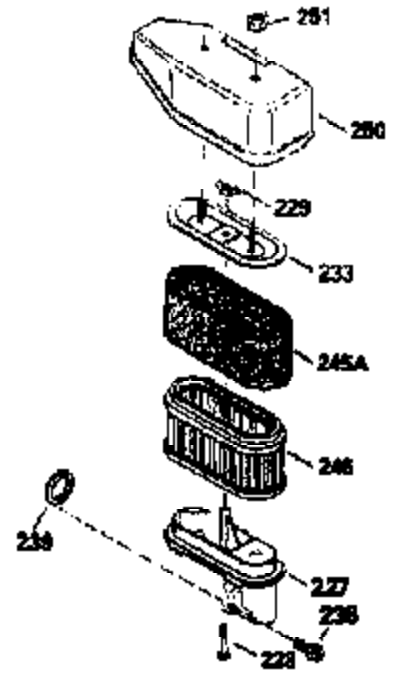

ILLUSTRATION SHOWS TYPICAL PARTS ONLY. ORDER BY PART NUMBER. PARTS NOT LISTED ARE SUPPLIED BY OEM.

VIEW 3 OF 3

Ref #	Part Number	Qty	Description
19	31361	1	Extension Spring
53	31745	1	Tang Washer
55	34647	1	PTO Shaft
56	31746	1	Left Hand Worm Gear
57	33537	1	Retaining Ring
58	31744	1	Oil Seal
59	31747	2	Washer
69	35261	1	* Mounting Flange Gasket
87	650492	1	Screw, 1/4-20 x 2-1/4"
182	6201	2	Screw, 1/4-28 x 7/8"
185	31384A	1	Intake Pipe (Incl. 224)
186	34337	1	Governor Link
223	650451	2	Screw, 1/4-20 x 1"
245	35500	1	Air Cleaner Filter
245A	35705	1	Air Cleaner Filter
250	35503	1	Air Cleaner Cover
260	35497	1	Blower Housing
276	33753	1	Locking Plate
277	650795	2	Screw, 1/4-20 x 2-1/4"